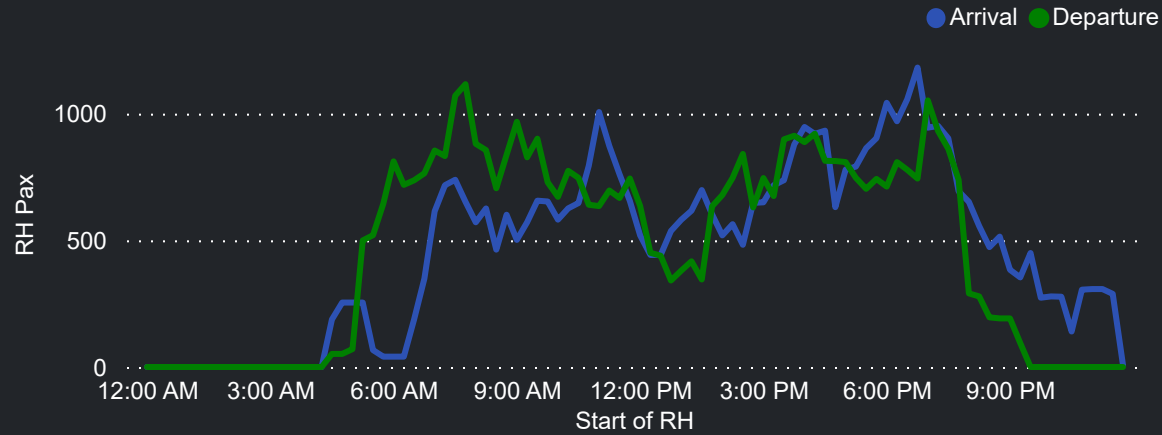

Top 10 Routes by Pax (Daily Average)

661
Flights Daily

102,624
Pax Daily

124,111
Seats Daily

82.69%
Load Factor

Airport Operations Plan - Terminal 1

Rolling Hour Pax (Daily Average)

Pax Heat Map

Month	Week	M	Tu	W	Th	F	Sa	Su	M	Tu	W	Th	F	Sa	Su
Aug 2023	32		01	02	03	04	05	06							
	33	22,105	20,126	22,663	23,050	24,040	14,864	18,975							
	34	24,905	20,263	24,096	24,691	25,459	15,500	20,667							
	35	24,235	21,130	23,690	23,964	24,534	15,050	19,818							
	36	23,846	19,716	24,200	23,912										
Sep 2023	36					01	02	03					24,842	14,693	20,351
	37	24,519	21,906	24,595	24,894	26,260	15,479	20,645							
	38	23,775	21,227	27,093	26,295	27,408	15,837	20,535							
	39	25,325	21,452	26,075	23,688	23,878	14,814	22,276							
	40	26,488	23,086	25,743	25,725	26,917	16,264								
Oct 2023	40							01							20,779
	41	24,137	22,248	24,313	25,282	24,849	15,467	20,420							
	42	26,036	23,650	26,400	26,689	26,127	15,325	21,880							
	43	25,523	22,223	25,856	26,656	25,586	15,404	21,266							
	44	25,725	24,119	26,635	27,131	28,025	16,507	20,775							
	45	21,989	21,333												

Top 10 Routes by Pax (Daily Average)

193
Flights Daily

22,454
Pax Daily

29,056
Seats Daily

77.28%
Load Factor

Airport Operations Plan - Terminal 1 Arrivals

Rolling Hour Pax (Daily Average)

Pax Heat Map