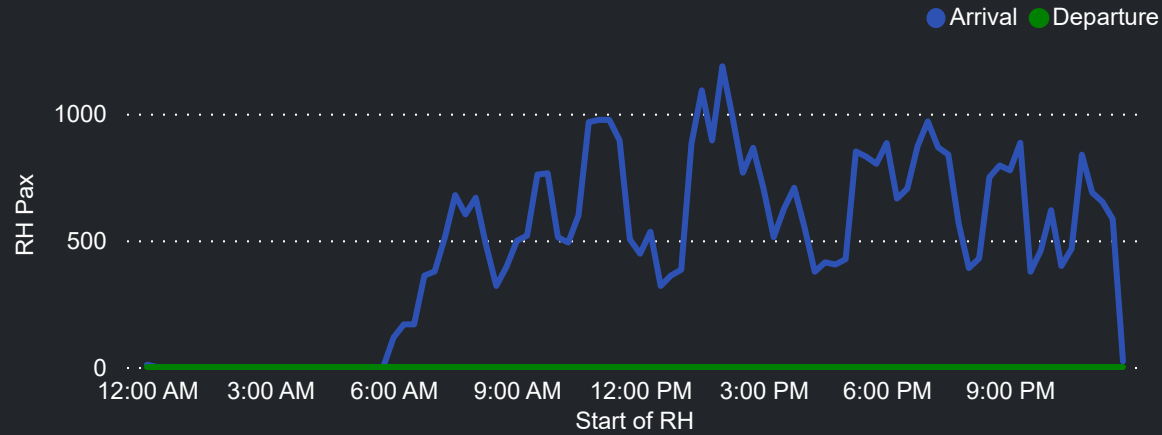

Airport Operations Plan - Terminal 4 Arrivals

Rolling Hour Pax (Daily Average)

Pax Heat Map

Month	Week	M	Tu	W	Th	F	Sa	Su	M	Tu	W	Th	F	Sa	Su	
Aug 2023	32		01	02	03	04	05	06								
	33		07	08	09	10	11	12	13	8,600	8,713	9,478	11,030	9,710	11,058	
	34		14	15	16	17	18	19	20	9,227	8,981	9,058	9,927	11,045	9,969	11,146
	35		21	22	23	24	25	26	27	9,933	9,577	9,120	10,387	11,543	10,777	11,623
	36		28	29	30	31				10,444	9,605	9,394	10,424	11,900	10,369	11,530
Sep 2023	36					01	02	03						12,088	9,855	11,706
	37		04	05	06	07	08	09	10	11,144	10,072	10,213	10,202	12,165	9,542	10,846
	38		11	12	13	14	15	16	17	10,976	10,037	11,084	11,375	12,477	10,386	12,099
	39		18	19	20	21	22	23	24	11,596	11,743	12,770	12,150	13,290	11,536	13,190
	40		25	26	27	28	29	30		13,778	12,754	13,435	13,151	14,324	12,360	
Oct 2023	40							01							13,237	
	41		02	03	04	05	06	07	08	12,628	12,673	13,031	12,497	12,338	11,371	12,109
	42		09	10	11	12	13	14	15	11,542	10,813	11,886	11,115	11,864	9,744	10,699
	43		16	17	18	19	20	21	22	10,977	10,555	12,034	11,516	12,753	10,441	11,392
	44		23	24	25	26	27	28	29	10,693	10,762	11,771	11,140	12,440	10,560	12,172
45		30	31						12,535	12,280