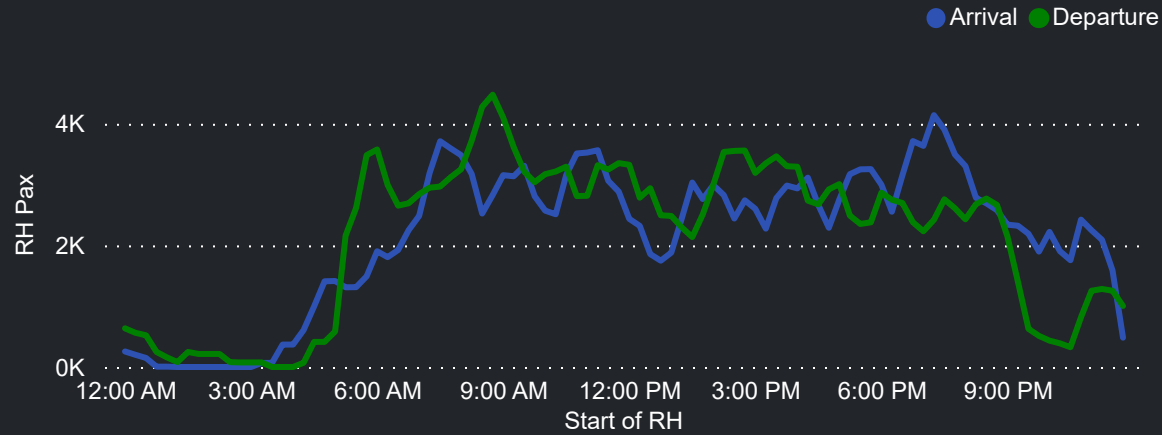

Airport Operations Plan - All Terminals

Rolling Hour Pax (Daily Average)

Pax Heat Map

Month	Week	M	Tu	W	Th	F	Sa	Su	M	Tu	W	Th	F	Sa	Su	
Aug 2023	32		01	02	03	04	05	06								
	33		07	08	09	10	11	12	13	93,188	88,529	92,210	99,159	106,674	84,576	98,602
	34		14	15	16	17	18	19	20	99,573	92,698	96,368	103,607	111,376	88,474	103,896
	35		21	22	23	24	25	26	27	100,411	92,296	95,880	102,053	110,626	86,154	101,849
	36		28	29	30	31				98,722	89,941	96,259	102,404			
Sep 2023	36					01	02	03						111,560	85,300	102,797
	37		04	05	06	07	08	09	10	104,460	98,240	101,011	103,915	116,110	88,187	104,979
	38		11	12	13	14	15	16	17	104,275	99,506	106,974	110,743	119,179	92,658	109,674
	39		18	19	20	21	22	23	24	108,961	101,561	108,206	108,914	112,433	89,647	112,633
Oct 2023	40		25	26	27	28	29	30		113,134	104,123	107,417	111,510	118,702	92,429	
	40							01								106,634
	41		02	03	04	05	06	07	08	110,914	103,979	105,413	109,729	113,340	92,445	108,376
	42		09	10	11	12	13	14	15	110,593	101,650	106,900	108,739	115,306	87,193	106,548
	43		16	17	18	19	20	21	22	108,340	98,504	105,189	108,828	115,374	88,188	106,174
	44		23	24	25	26	27	28	29	108,760	102,704	107,294	111,043	119,688	89,690	106,946
45		30	31						111,322	104,197						

Top 10 Routes by Pax (Daily Average)

661
Flights Daily

102,624
Pax Daily

124,111
Seats Daily

82.69%
Load Factor

Airport Operations Plan - Terminal 1

Rolling Hour Pax (Daily Average)

Pax Heat Map

Top 10 Routes by Pax (Daily Average)

193
Flights Daily

22,454
Pax Daily

29,056
Seats Daily

77.28%
Load Factor

Airport Operations Plan - Terminal 1 Arrivals

Rolling Hour Pax (Daily Average)

Pax Heat Map