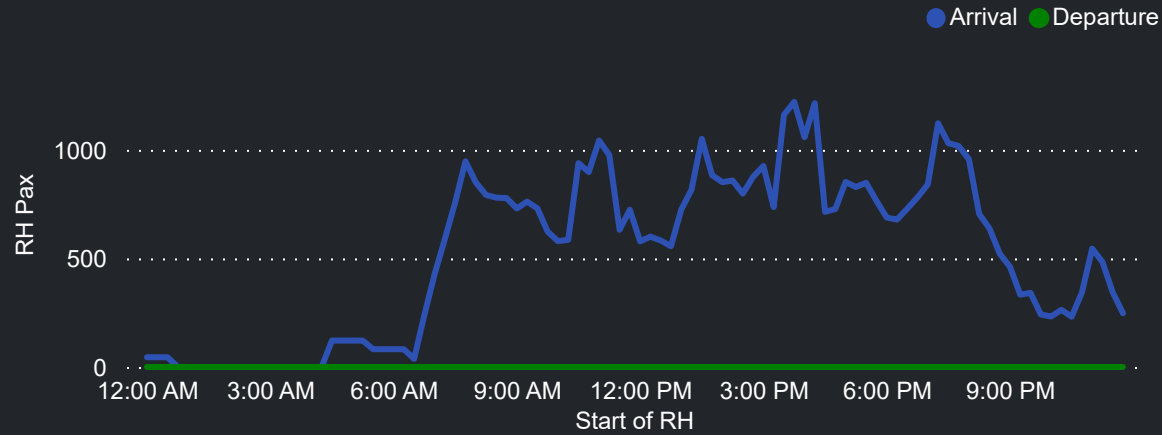

Pax Heat Map

Airport Operations Plan - Terminal 3 Arrivals

Rolling Hour Pax (Daily Average)