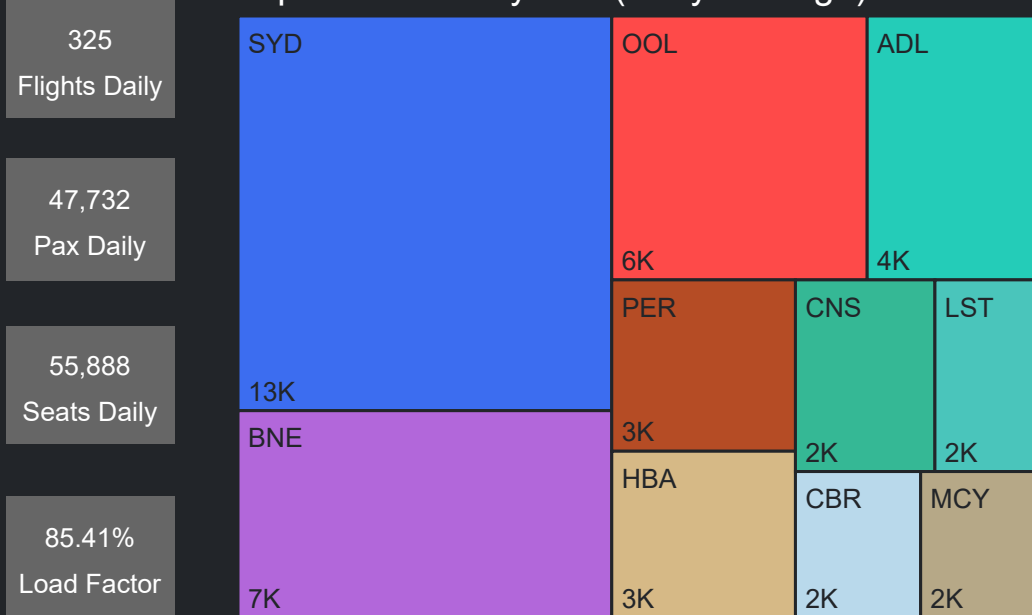

Top 10 Routes by Pax (Daily Average)