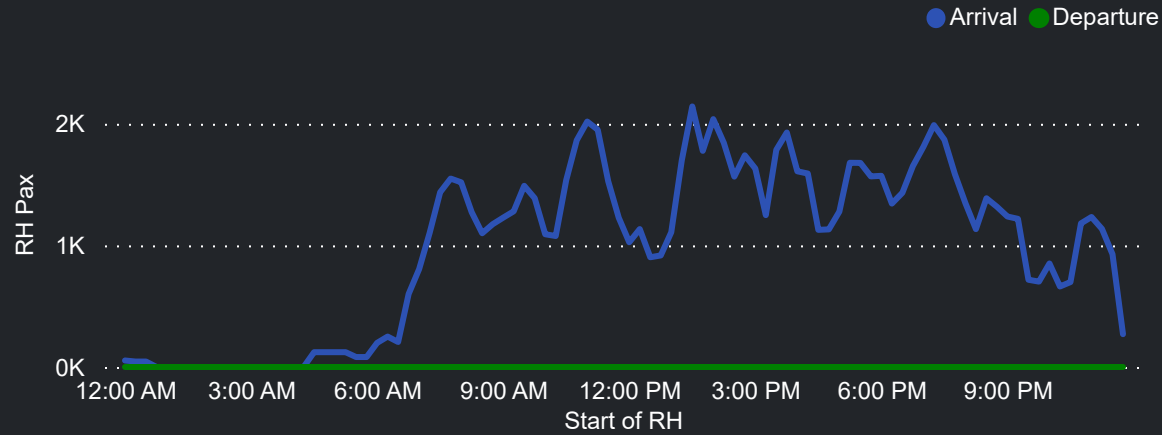

Pax Heat Map

Airport Operations Plan - Terminal 3 & 4 Arrivals

Rolling Hour Pax (Daily Average)