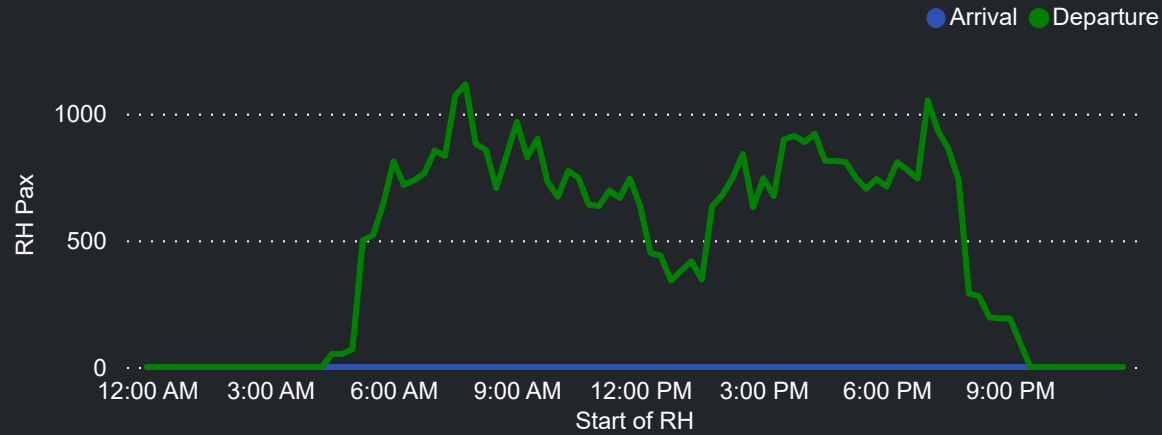

Top 10 Routes by Pax (Daily Average)

96
Flights Daily

11,177
Pax Daily

14,511
Seats Daily

77.02%
Load Factor

Airport Operations Plan - Terminal 1 Departures

Rolling Hour Pax (Daily Average)

Pax Heat Map

Month	Week	M	Tu	W	Th	F	Sa	Su	M	Tu	W	Th	F	Sa	Su	
Aug 2023	32		01	02	03	04	05	06								
	33		07	08	09	10	11	12	13	10,039	10,904	11,299	11,390	7,103	9,888	
	34		14	15	16	17	18	19	20	11,162	10,107	10,734	11,521	11,747	7,427	10,408
	35		21	22	23	24	25	26	27	12,468	10,169	12,134	12,489	12,287	7,202	10,756
	36		28	29	30	31				12,700	11,323	11,589	11,898	12,125	7,622	10,339
Sep 2023	36					01	02	03						11,197	6,910	10,984
	37		04	05	06	07	08	09	10	12,887	11,830	12,576	12,579	12,721	8,034	11,543
	38		11	12	13	14	15	16	17	12,415	11,381	13,676	13,154	14,172	8,965	11,416
	39		18	19	20	21	22	23	24	13,907	11,759	12,937	11,692	9,811	6,052	11,254
	40		25	26	27	28	29	30		12,214	10,707	11,572	11,416	11,822	6,565	
Oct 2023	40							01							9,671	
	41		02	03	04	05	06	07	08	12,063	11,346	11,658	11,809	12,237	7,550	11,475
	42		09	10	11	12	13	14	15	13,854	12,258	13,406	13,489	12,945	7,524	11,687
	43		16	17	18	19	20	21	22	13,669	11,431	12,558	12,498	12,043	7,441	11,689
	44		23	24	25	26	27	28	29	13,991	12,545	13,292	13,781	14,543	9,144	11,852
45		30	31						11,340	9,062						