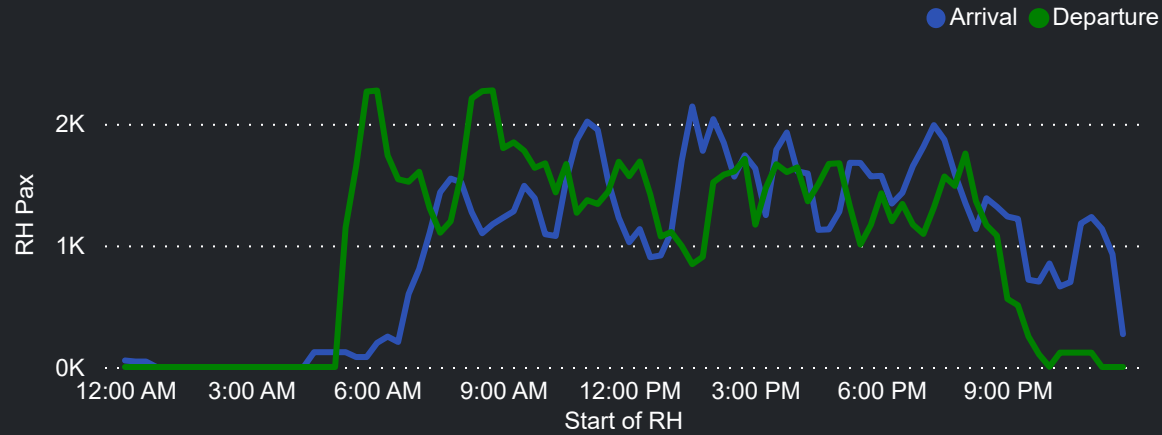

Pax Heat Map

Airport Operations Plan - Terminal 3 & 4

Rolling Hour Pax (Daily Average)