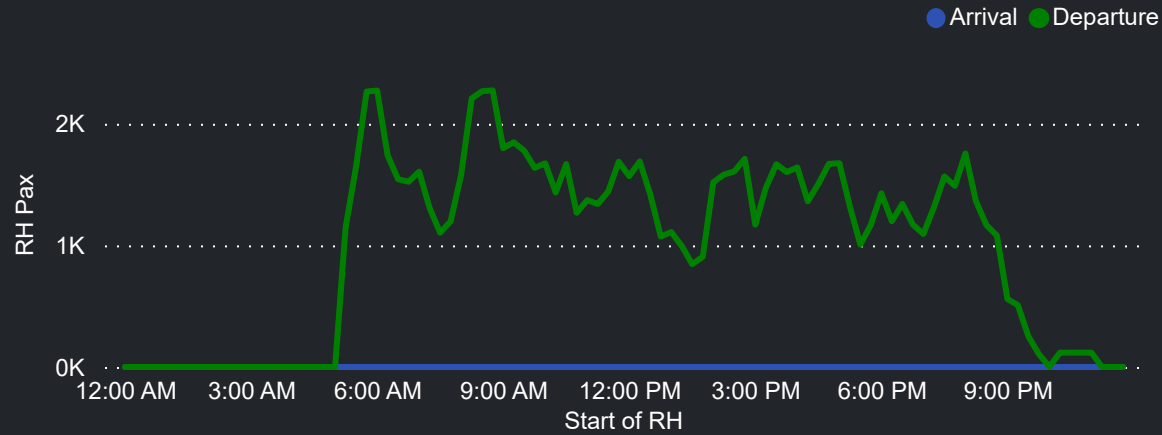

Pax Heat Map

Airport Operations Plan - Terminal 3 & 4 Departures

Rolling Hour Pax (Daily Average)