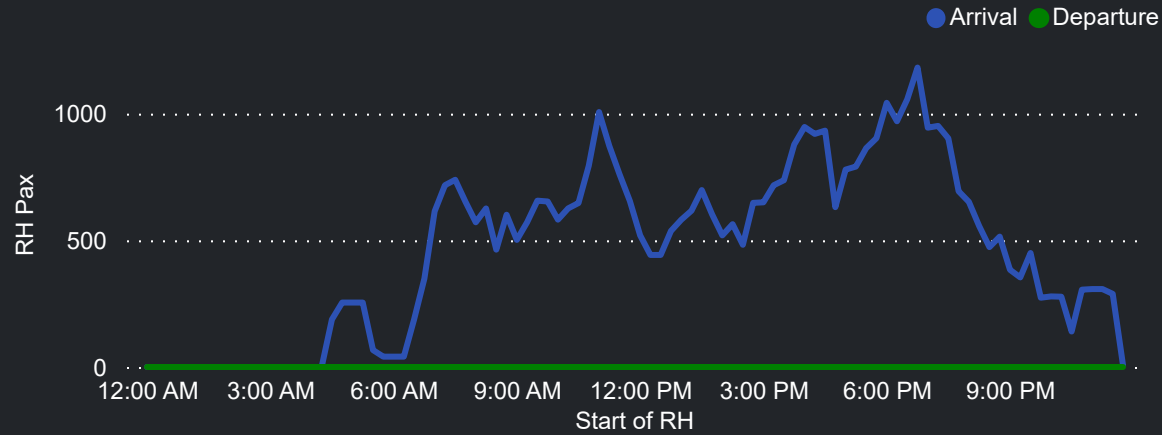

Top 10 Routes by Pax (Daily Average)

193
Flights Daily

22,454
Pax Daily

29,056
Seats Daily

77.28%
Load Factor

Airport Operations Plan - Terminal 1 Arrivals

Rolling Hour Pax (Daily Average)

Pax Heat Map

Month	Week	M	Tu	W	Th	F	Sa	Su	M	Tu	W	Th	F	Sa	Su	
Aug 2023	32		01	02	03	04	05	06								
	33	07	08	09	10	11	12	13	9,392	10,825	11,371	11,847	12,293	7,281	8,479	
	34	14	15	16	17	18	19	20	10,943	10,019	11,929	11,529	12,202	7,437	8,567	
	35	21	22	23	24	25	26	27	12,437	10,094	11,962	12,202	13,172	8,298	9,911	
	36	28	29	30	31				11,535	9,807	12,101	12,066	12,409	7,428	9,479	
Sep 2023	36					01	02	03						13,645	7,783	9,367
	37	04	05	06	07	08	09	10	11,632	10,076	12,019	12,315	13,539	7,445	9,102	
	38	11	12	13	14	15	16	17	11,360	9,846	13,417	13,141	13,236	6,872	9,119	
	39	18	19	20	21	22	23	24	11,418	9,693	13,138	11,996	14,067	8,762	11,022	
	40	25	26	27	28	29	30		14,274	12,379	14,171	14,309	15,095	9,699		
Oct 2023	40							01							11,108	
	41	02	03	04	05	06	07	08	12,074	10,902	12,655	13,473	12,612	7,917	8,945	
	42	09	10	11	12	13	14	15	12,182	11,392	12,994	13,200	13,182	7,801	10,193	
	43	16	17	18	19	20	21	22	11,854	10,792	13,298	14,158	13,543	7,963	9,577	
	44	23	24	25	26	27	28	29	11,734	11,574	13,343	13,350	13,482	7,363	8,923	
45	30	31						10,649	12,271							

Top 10 Routes by Pax (Daily Average)

96
Flights Daily

11,177
Pax Daily

14,511
Seats Daily

77.02%
Load Factor

Airport Operations Plan - Terminal 1 Departures

Rolling Hour Pax (Daily Average)

Pax Heat Map