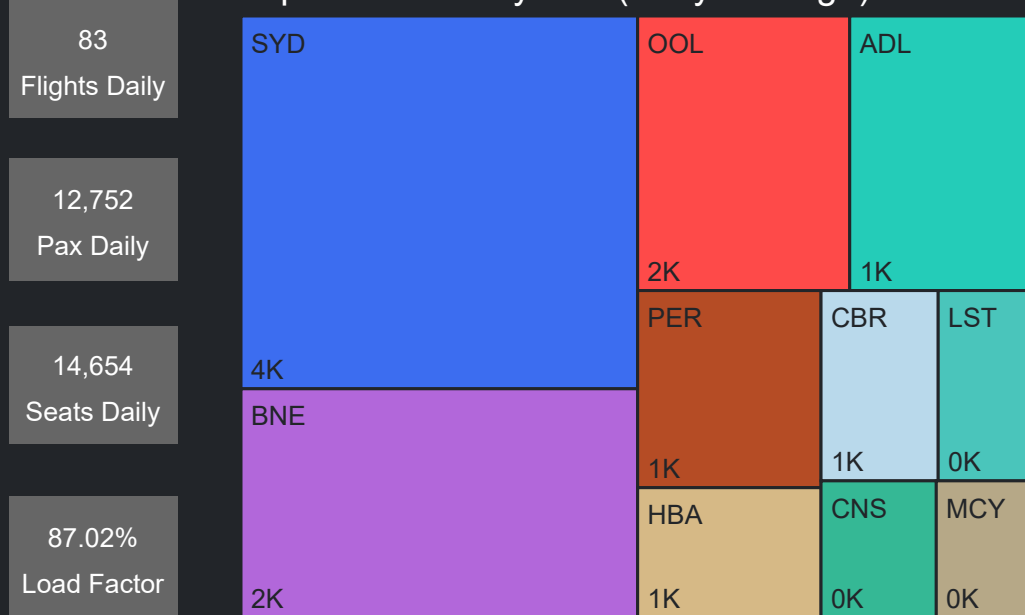

Airport Operations Plan - Terminal 3 Departures

Rolling Hour Pax (Daily Average)

Pax Heat Map

Month	Week	M	Tu	W	Th	F	Sa	Su	M	Tu	W	Th	F	Sa	Su	
Aug 2023	32	01	02	03	04	05	06			11,073	11,116	13,167	13,433	9,101	12,114	
	33	07	08	09	10	11	12	13	12,360	10,445	10,626	12,931	13,879	9,132	13,419	
	34	14	15	16	17	18	19	20	12,683	11,840	11,806	13,346	13,699	9,429	13,192	
	35	21	22	23	24	25	26	27	13,654	11,411	11,983	13,258	14,287	8,909	12,923	
	36	28	29	30	31				13,173	11,165	11,557	13,215				
Sep 2023	36					01	02	03						13,071	8,898	12,778
	37	04	05	06	07	08	09	10	14,603	12,822	12,734	13,925	15,073	10,207	14,052	
	38	11	12	13	14	15	16	17	15,100	13,330	13,423	14,077	15,794	11,001	14,831	
	39	18	19	20	21	22	23	24	15,060	12,551	12,565	13,171	12,371	8,641	14,030	
	40	25	26	27	28	29	30		13,596	11,087	11,061	12,475	13,945	8,175		
Oct 2023	40							01							12,767	
	41	02	03	04	05	06	07	08	14,589	12,386	11,710	13,582	14,450	10,017	14,609	
	42	09	10	11	12	13	14	15	15,334	12,955	12,712	14,599	15,191	9,798	13,967	
	43	16	17	18	19	20	21	22	15,352	12,292	12,563	13,746	14,775	9,372	14,212	
	44	23	24	25	26	27	28	29	15,451	12,967	12,996	14,856	16,239	10,512	14,679	
45	30	31						14,539	11,159							

Top 10 Routes by Pax (Daily Average)

83
Flights Daily

12,752
Pax Daily

14,654
Seats Daily

87.02%
Load Factor

Airport Operations Plan - Terminal 4

Rolling Hour Pax (Daily Average)

Top 10 Routes by Pax (Daily Average)