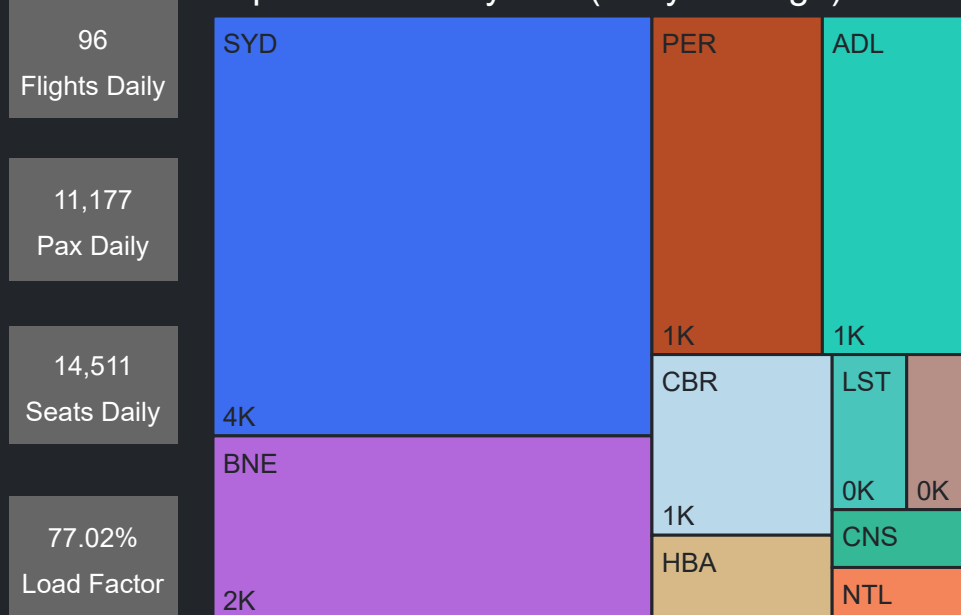

Top 10 Routes by Pax (Daily Average)

661
Flights Daily

102,624
Pax Daily

124,111
Seats Daily

82.69%
Load Factor

Airport Operations Plan - Terminal 1

Rolling Hour Pax (Daily Average)

Pax Heat Map

Top 10 Routes by Pax (Daily Average)

193
Flights Daily

22,454
Pax Daily

29,056
Seats Daily

77.28%
Load Factor

Airport Operations Plan - Terminal 1 Arrivals

Rolling Hour Pax (Daily Average)

Pax Heat Map

Month	Week	M	Tu	W	Th	F	Sa	Su	M	Tu	W	Th	F	Sa	Su	
Aug 2023	32		01	02	03	04	05	06								
	33	07	08	09	10	11	12	13	9,392	10,825	11,371	11,847	12,293	7,281	8,479	
	34	14	15	16	17	18	19	20	10,943	10,019	11,929	11,529	12,202	7,437	8,567	
	35	21	22	23	24	25	26	27	12,437	10,094	11,962	12,202	13,172	8,298	9,911	
	36	28	29	30	31				11,535	9,807	12,101	12,066	12,409	7,428	9,479	
Sep 2023	36					01	02	03						13,645	7,783	9,367
	37	04	05	06	07	08	09	10	11,632	10,076	12,019	12,315	13,539	7,445	9,102	
	38	11	12	13	14	15	16	17	11,360	9,846	13,417	13,141	13,236	6,872	9,119	
	39	18	19	20	21	22	23	24	11,418	9,693	13,138	11,996	14,067	8,762	11,022	
	40	25	26	27	28	29	30		14,274	12,379	14,171	14,309	15,095	9,699		
Oct 2023	40							01							11,108	
	41	02	03	04	05	06	07	08	12,074	10,902	12,655	13,473	12,612	7,917	8,945	
	42	09	10	11	12	13	14	15	12,182	11,392	12,994	13,200	13,182	7,801	10,193	
	43	16	17	18	19	20	21	22	11,854	10,792	13,298	14,158	13,543	7,963	9,577	
	44	23	24	25	26	27	28	29	11,734	11,574	13,343	13,350	13,482	7,363	8,923	
45	30	31						10,649	12,271							

Top 10 Routes by Pax (Daily Average)

96
Flights Daily

11,177
Pax Daily

14,511
Seats Daily

77.02%
Load Factor

Airport Operations Plan - Terminal 1 Departures

Rolling Hour Pax (Daily Average)

Pax Heat Map