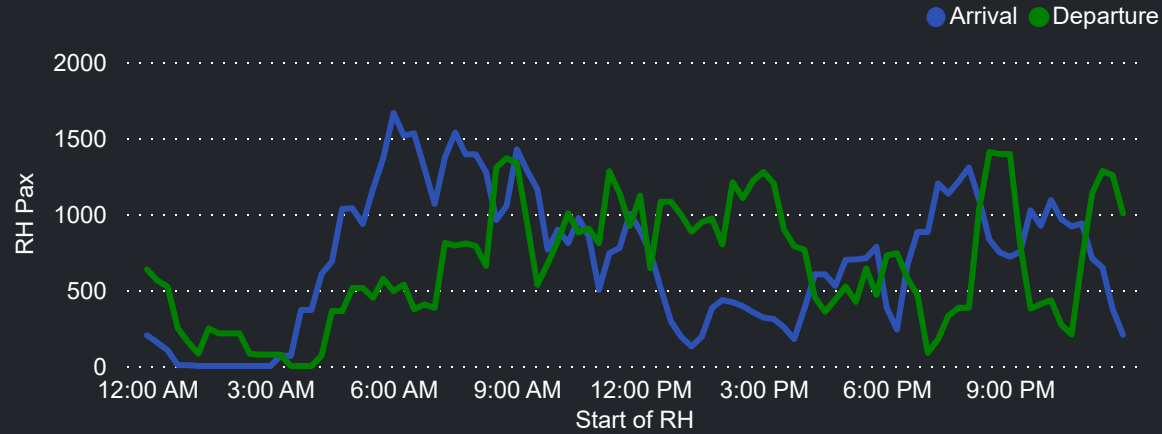

Airport Operations Plan - Terminal 2

Rolling Hour Pax (Daily Average)

Pax Heat Map

Month	Week	M	Tu	W	Th	F	Sa	Su	M	Tu	W	Th	F	Sa	Su	
Aug 2023	32	01	02	03	04	05	06			30,164	30,653	31,334	34,644	32,083	34,270	
	33	07	08	09	10	11	12	13	28,499	29,714	30,271	31,421	34,417	31,902	34,877	
	34	14	15	16	17	18	19	20	28,971	30,291	30,135	31,356	35,130	32,403	34,471	
	35	21	22	23	24	25	26	27	28,535	29,333	29,566	30,989	33,716	32,357	33,663	
	36	28	29	30	31				27,959	29,211	29,376	30,961				
Sep 2023	36					01	02	03						35,477	33,320	34,453
	37	04	05	06	07	08	09	10	28,734	30,365	29,951	31,260	35,229	33,220	34,820	
	38	11	12	13	14	15	16	17	29,502	31,377	30,851	33,450	35,405	35,116	36,317	
	39	18	19	20	21	22	23	24	30,825	32,229	31,940	34,358	35,989	34,164	36,049	
	40	25	26	27	28	29	30		31,497	32,835	32,193	34,155	35,264	34,163		
Oct 2023	40							01							34,297	
	41	02	03	04	05	06	07	08	31,490	31,767	31,247	32,333	35,528	34,462	35,415	
	42	09	10	11	12	13	14	15	31,511	31,222	31,295	31,664	34,829	32,346	35,101	
	43	16	17	18	19	20	21	22	31,014	31,107	31,278	32,208	34,569	32,683	34,282	
	44	23	24	25	26	27	28	29	30,740	31,437	30,727	32,067	34,299	31,686	32,500	
45	30	31						36,202	35,798