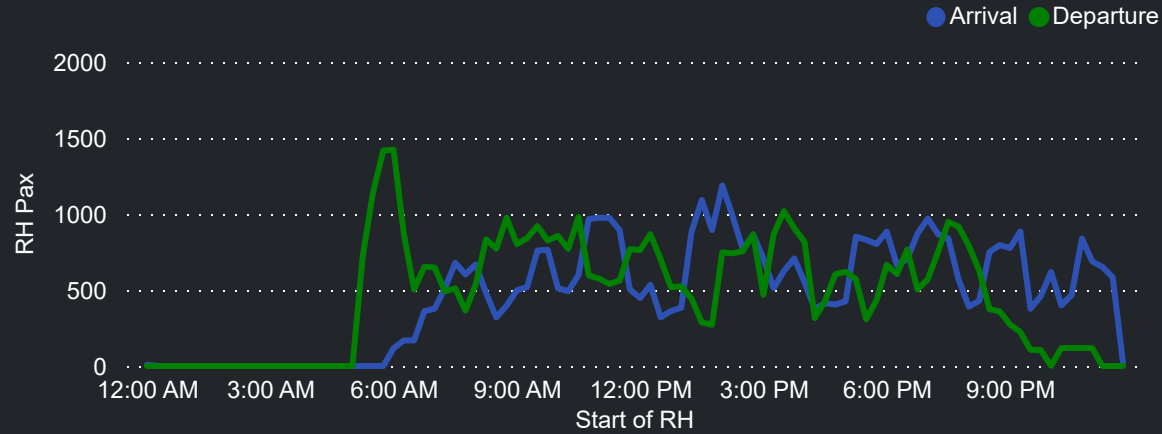

Top 10 Routes by Pax (Daily Average)

83
Flights Daily

12,752
Pax Daily

14,654
Seats Daily

87.02%
Load Factor

Airport Operations Plan - Terminal 4

Rolling Hour Pax (Daily Average)

Top 10 Routes by Pax (Daily Average)

Pax Heat Map

Month	Week	M	Tu	W	Th	F	Sa	Su	M	Tu	W	Th	F	Sa	Su
Aug 2023	32		01	02	03	04	05	06		17,507	18,046	19,490	21,915	20,077	22,362
	33	07	08	09	10	11	12	13	18,629	17,794	18,003	19,832	22,191	19,967	22,565
	34	14	15	16	17	18	19	20	19,816	18,640	18,283	20,979	22,778	21,289	22,847
	35	21	22	23	24	25	26	27	21,232	19,172	18,651	20,704	23,746	20,794	23,003
	36	28	29	30	31				21,061	18,627	19,279	21,226			
Sep 2023	36					01	02	03					23,460	19,354	23,175
	37	04	05	06	07	08	09	10	22,688	21,271	21,425	20,533	24,108	19,446	23,069
	38	11	12	13	14	15	16	17	22,270	21,231	22,579	22,981	25,877	21,404	25,210
	39	18	19	20	21	22	23	24	24,861	24,675	25,560	24,640	25,611	21,728	26,044
	40	25	26	27	28	29	30		26,651	23,670	24,699	24,311	26,269	22,816	
Oct 2023	40							01							24,550
	41	02	03	04	05	06	07	08	25,201	24,757	25,183	24,291	24,454	22,624	24,999
	42	09	10	11	12	13	14	15	24,407	22,045	24,232	22,209	23,904	20,179	22,085
	43	16	17	18	19	20	21	22	22,790	21,092	23,307	22,194	24,738	20,234	23,119
	44	23	24	25	26	27	28	29	23,336	22,120	24,331	22,933	25,799	21,758	26,212
45	30	31						24,770	23,386						