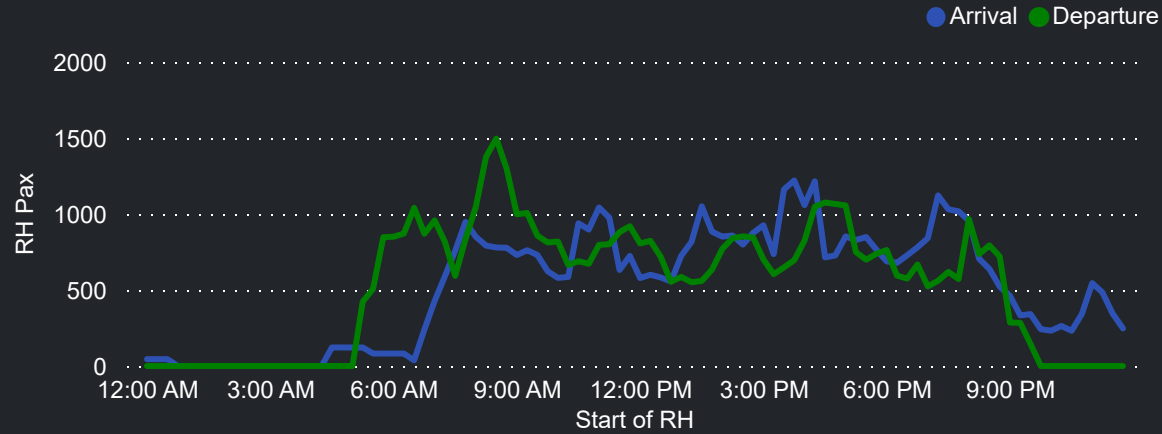

Top 10 Routes by Pax (Daily Average)

72
Flights Daily

15,869
Pax Daily

19,554
Seats Daily

81.16%
Load Factor

Airport Operations Plan - Terminal 3

Rolling Hour Pax (Daily Average)

Top 10 Routes by Pax (Daily Average)

Pax Heat Map

Month	Week	M	Tu	W	Th	F	Sa	Su	M	Tu	W	Th	F	Sa	Su	
Aug 2023	32	01	02	03	04	05	06			21,427	21,782	25,665	26,878	18,032	23,603	
	33	07	08	09	10	11	12	13	23,955	21,479	21,574	25,349	27,536	18,220	25,796	
	34	14	15	16	17	18	19	20	25,881	23,504	23,854	26,581	28,009	19,282	25,911	
	35	21	22	23	24	25	26	27	26,409	22,661	23,973	26,396	28,630	17,953	25,365	
	36	28	29	30	31				25,856	22,387	23,404	26,305				
Sep 2023	36					01	02	03						27,781	17,933	24,818
	37	04	05	06	07	08	09	10	28,519	24,698	25,040	27,228	30,513	20,042	26,445	
	38	11	12	13	14	15	16	17	28,728	25,671	26,451	28,017	30,489	20,301	27,612	
	39	18	19	20	21	22	23	24	27,950	23,205	24,631	26,228	26,955	18,941	28,264	
	40	25	26	27	28	29	30		28,498	24,532	24,782	27,319	30,252	19,186		
Oct 2023	40							01							27,008	
	41	02	03	04	05	06	07	08	30,086	25,207	24,670	27,823	28,509	19,892	27,542	
	42	09	10	11	12	13	14	15	28,639	24,733	24,973	28,177	30,446	19,343	27,482	
	43	16	17	18	19	20	21	22	29,013	24,082	24,748	27,770	30,481	19,867	27,507	
	44	23	24	25	26	27	28	29	28,959	25,028	25,601	28,912	31,565	19,739	27,459	
45	30	31						28,361	23,680							