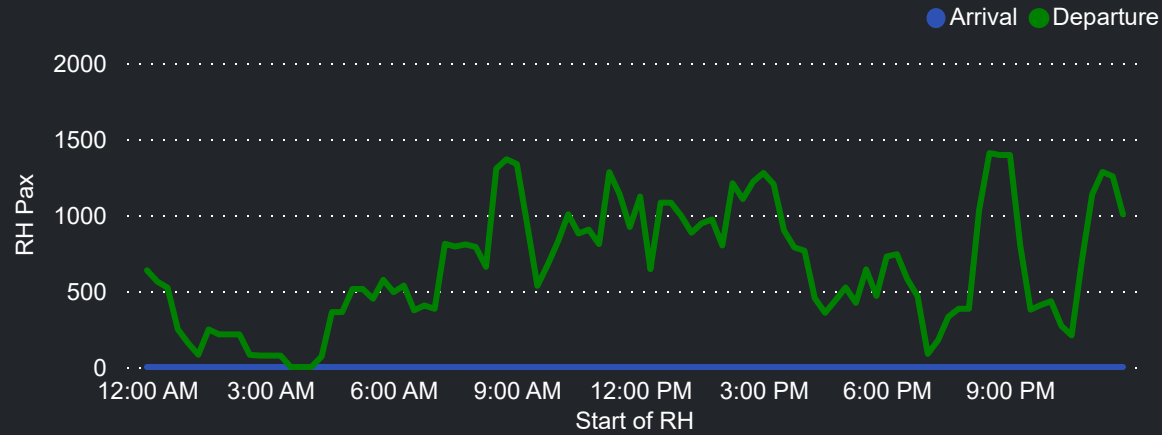

Top 10 Routes by Pax (Daily Average)

72
Flights Daily

16,569
Pax Daily

19,613
Seats Daily

84.48%
Load Factor

Airport Operations Plan - Terminal 2 Departures

Rolling Hour Pax (Daily Average)

Pax Heat Map

Month	Week	M	Tu	W	Th	F	Sa	Su	M	Tu	W	Th	F	Sa	Su	
Aug 2023	32	01	02	03	04	05	06			14,012	15,042	14,716	17,015	15,716	16,525	
	33	07	08	09	10	11	12	13	13,995	13,778	14,832	14,860	17,118	15,841	17,208	
	34	14	15	16	17	18	19	20	14,998	15,376	15,808	15,574	18,105	16,095	17,211	
	35	21	22	23	24	25	26	27	14,575	14,672	15,118	15,545	17,336	16,171	16,763	
	36	28	29	30	31				14,589	14,902	15,520	15,734				
Sep 2023	36					01	02	03						18,463	16,587	17,406
	37	04	05	06	07	08	09	10	15,307	15,420	15,552	15,733	18,530	16,464	17,303	
	38	11	12	13	14	15	16	17	15,224	15,972	15,994	17,103	18,637	17,622	18,190	
	39	18	19	20	21	22	23	24	15,827	16,241	16,498	17,541	18,550	16,921	17,641	
	40	25	26	27	28	29	30		15,684	15,617	15,953	16,489	16,823	15,713		
Oct 2023	40							01							15,695	
	41	02	03	04	05	06	07	08	14,701	14,409	14,279	14,748	16,209	15,895	16,471	
	42	09	10	11	12	13	14	15	14,670	14,123	14,611	14,664	16,442	15,116	16,393	
	43	16	17	18	19	20	21	22	14,734	14,280	14,720	15,401	16,331	15,360	15,577	
	44	23	24	25	26	27	28	29	14,308	14,390	14,548	15,012	16,331	14,930	15,669	
45	30	31						17,125	17,043							

Top 10 Routes by Pax (Daily Average)

72
Flights Daily

15,869
Pax Daily

19,554
Seats Daily

81.16%
Load Factor

Airport Operations Plan - Terminal 3

Rolling Hour Pax (Daily Average)

Top 10 Routes by Pax (Daily Average)