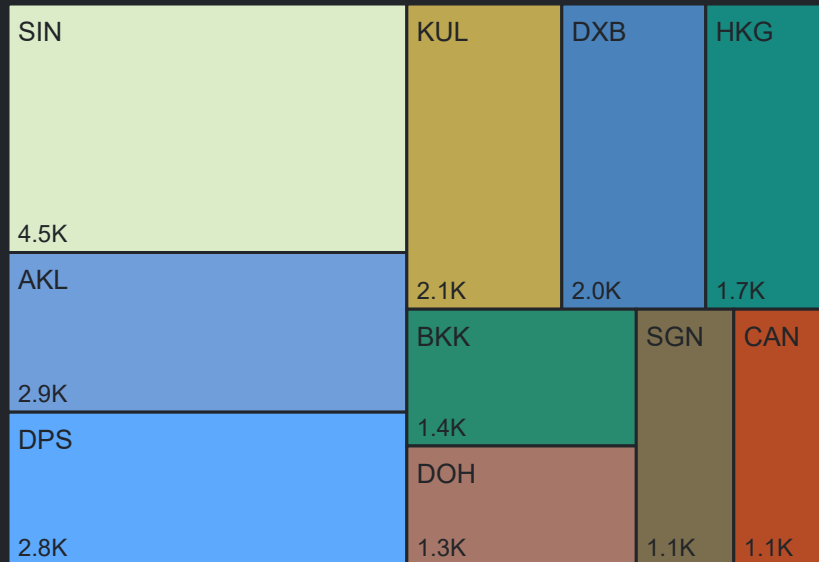

Top 10 Routes by Pax (Daily Average)

Airport Operations Plan - Terminal 2

Rolling Hour Pax (Daily Average)

Pax Heat Map

Month	Week	M	Tu	W	Th	F	Sa	Su	M	Tu	W	Th	F	Sa	Su	
Aug 2023	32	01	02	03	04	05	06			30,164	30,653	31,334	34,644	32,083	34,270	
	33	07	08	09	10	11	12	13	28,499	29,714	30,271	31,421	34,417	31,902	34,877	
	34	14	15	16	17	18	19	20	28,971	30,291	30,135	31,356	35,130	32,403	34,471	
	35	21	22	23	24	25	26	27	28,535	29,333	29,566	30,989	33,716	32,357	33,663	
	36	28	29	30	31				27,959	29,211	29,376	30,961				
Sep 2023	36					01	02	03						35,477	33,320	34,453
	37	04	05	06	07	08	09	10	28,734	30,365	29,951	31,260	35,229	33,220	34,820	
	38	11	12	13	14	15	16	17	29,502	31,377	30,851	33,450	35,405	35,116	36,317	
	39	18	19	20	21	22	23	24	30,825	32,229	31,940	34,358	35,989	34,164	36,049	
	40	25	26	27	28	29	30		31,497	32,835	32,193	34,155	35,264	34,163		
Oct 2023	40							01							34,297	
	41	02	03	04	05	06	07	08	31,490	31,767	31,247	32,333	35,528	34,462	35,415	
	42	09	10	11	12	13	14	15	31,511	31,222	31,295	31,664	34,829	32,346	35,101	
	43	16	17	18	19	20	21	22	31,014	31,107	31,278	32,208	34,569	32,683	34,282	
	44	23	24	25	26	27	28	29	30,740	31,437	30,727	32,067	34,299	31,686	32,500	
45	30	31						36,202	35,798							

Top 10 Routes by Pax (Daily Average)

143
Flights Daily

32,438
Pax Daily

39,167
Seats Daily

82.82%
Load Factor

Airport Operations Plan - Terminal 2 Arrivals

Rolling Hour Pax (Daily Average)

Pax Heat Map