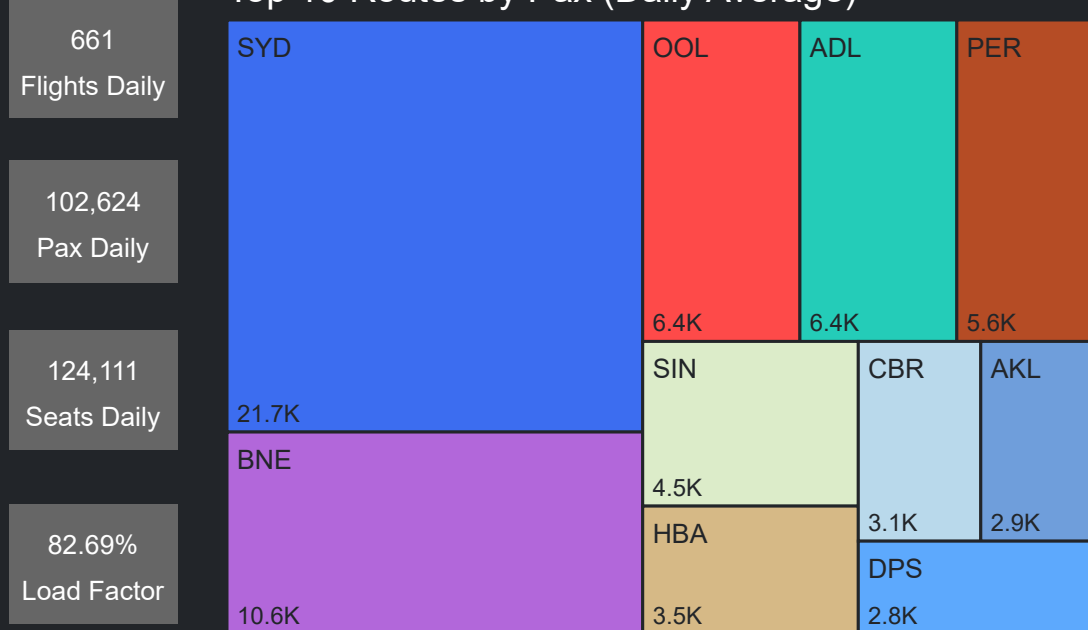

Airport Operations Plan - All Terminals

Rolling Hour Pax (Daily Average)

Pax Heat Map

Month	Week	M	Tu	W	Th	F	Sa	Su	M	Tu	W	Th	F	Sa	Su	
Aug 2023	32		01	02	03	04	05	06								
	33		07	08	09	10	11	12	13	93,188	88,529	92,210	99,159	106,674	84,576	98,602
	34		14	15	16	17	18	19	20	99,573	92,698	96,368	103,607	111,376	88,474	103,896
	35		21	22	23	24	25	26	27	100,411	92,296	95,880	102,053	110,626	86,154	101,849
	36		28	29	30	31				98,722	89,941	96,259	102,404			
Sep 2023	36					01	02	03						111,560	85,300	102,797
	37		04	05	06	07	08	09	10	104,460	98,240	101,011	103,915	116,110	88,187	104,979
	38		11	12	13	14	15	16	17	104,275	99,506	106,974	110,743	119,179	92,658	109,674
	39		18	19	20	21	22	23	24	108,961	101,561	108,206	108,914	112,433	89,647	112,633
Oct 2023	40		25	26	27	28	29	30		113,134	104,123	107,417	111,510	118,702	92,429	
	40							01								106,634
	41		02	03	04	05	06	07	08	110,914	103,979	105,413	109,729	113,340	92,445	108,376
	42		09	10	11	12	13	14	15	110,593	101,650	106,900	108,739	115,306	87,193	106,548
	43		16	17	18	19	20	21	22	108,340	98,504	105,189	108,828	115,374	88,188	106,174
	44		23	24	25	26	27	28	29	108,760	102,704	107,294	111,043	119,688	89,690	106,946
45		30	31						111,322	104,197						

Top 10 Routes by Pax (Daily Average)

661
Flights Daily

102,624
Pax Daily

124,111
Seats Daily

82.69%
Load Factor

Airport Operations Plan - Terminal 1

Rolling Hour Pax (Daily Average)

Pax Heat Map

Top 10 Routes by Pax (Daily Average)

193
Flights Daily

22,454
Pax Daily

29,056
Seats Daily

77.28%
Load Factor

Airport Operations Plan - Terminal 1 Arrivals

Rolling Hour Pax (Daily Average)

Pax Heat Map