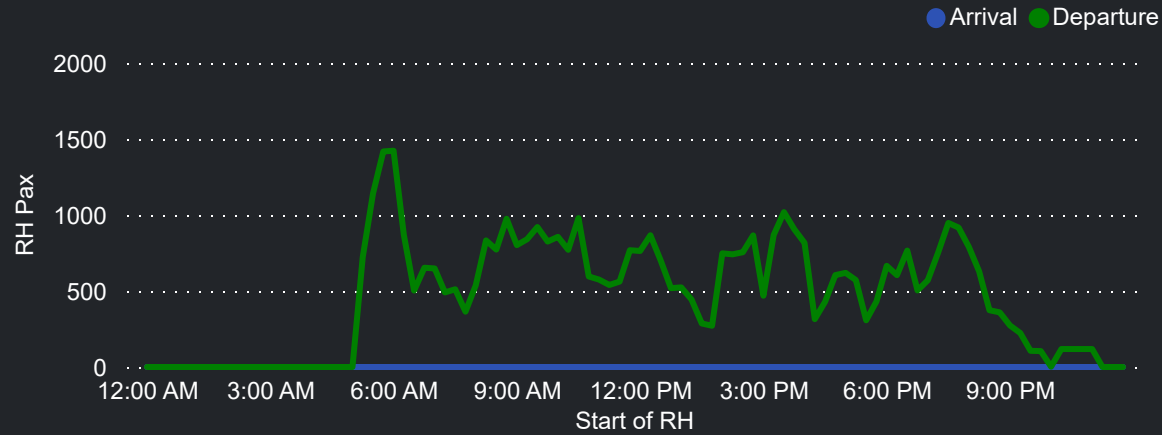

Top 10 Routes by Pax (Daily Average)

79
Flights Daily

11,184
Pax Daily

13,286
Seats Daily

84.18%
Load Factor

Airport Operations Plan - Terminal 4 Departures

Rolling Hour Pax (Daily Average)

Top 10 Routes by Pax (Daily Average)

Pax Heat Map

Month	Week	M	Tu	W	Th	F	Sa	Su	M	Tu	W	Th	F	Sa	Su	
Aug 2023	32		01	02	03	04	05	06								
	33		07	08	09	10	11	12	13	8,907	9,333	10,012	10,885	10,367	11,304	
	34		14	15	16	17	18	19	20	9,402	8,813	8,945	9,905	11,146	9,998	11,419
	35		21	22	23	24	25	26	27	9,883	9,063	9,163	10,592	11,235	10,512	11,224
	36		28	29	30	31				10,788	9,567	9,257	10,280	11,846	10,425	11,473
Sep 2023	36					01	02	03						11,372	9,499	11,469
	37		04	05	06	07	08	09	10	11,544	11,199	11,212	10,331	11,943	9,904	12,223
	38		11	12	13	14	15	16	17	11,294	11,194	11,495	11,606	13,400	11,018	13,111
	39		18	19	20	21	22	23	24	13,265	12,932	12,790	12,490	12,321	10,192	12,854
	40		25	26	27	28	29	30		12,873	10,916	11,264	11,160	11,945	10,456	
Oct 2023	40							01							11,313	
	41		02	03	04	05	06	07	08	12,573	12,084	12,152	11,794	12,116	11,253	12,890
	42		09	10	11	12	13	14	15	12,865	11,232	12,346	11,094	12,040	10,435	11,386
	43		16	17	18	19	20	21	22	11,813	10,537	11,273	10,678	11,985	9,793	11,727
	44		23	24	25	26	27	28	29	12,643	11,358	12,560	11,793	13,359	11,198	14,040
45		30	31						12,235	11,106						