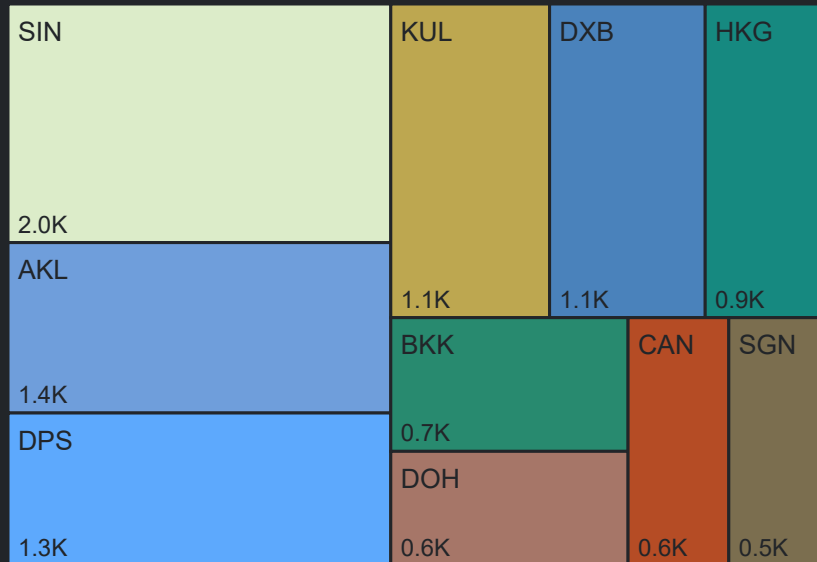

Top 10 Routes by Pax (Daily Average)

72
Flights Daily

16,569
Pax Daily

19,613
Seats Daily

84.48%
Load Factor

Airport Operations Plan - Terminal 2 Departures

Rolling Hour Pax (Daily Average)

Pax Heat Map

Month	Week	M	Tu	W	Th	F	Sa	Su	M	Tu	W	Th	F	Sa	Su	
Aug 2023	32	01	02	03	04	05	06			14,012	15,042	14,716	17,015	15,716	16,525	
	33	07	08	09	10	11	12	13	13,995	13,778	14,832	14,860	17,118	15,841	17,208	
	34	14	15	16	17	18	19	20	14,998	15,376	15,808	15,574	18,105	16,095	17,211	
	35	21	22	23	24	25	26	27	14,575	14,672	15,118	15,545	17,336	16,171	16,763	
	36	28	29	30	31				14,589	14,902	15,520	15,734				
Sep 2023	36					01	02	03						18,463	16,587	17,406
	37	04	05	06	07	08	09	10	15,307	15,420	15,552	15,733	18,530	16,464	17,303	
	38	11	12	13	14	15	16	17	15,224	15,972	15,994	17,103	18,637	17,622	18,190	
	39	18	19	20	21	22	23	24	15,827	16,241	16,498	17,541	18,550	16,921	17,641	
	40	25	26	27	28	29	30		15,684	15,617	15,953	16,489	16,823	15,713		
Oct 2023	40							01							15,695	
	41	02	03	04	05	06	07	08	14,701	14,409	14,279	14,748	16,209	15,895	16,471	
	42	09	10	11	12	13	14	15	14,670	14,123	14,611	14,664	16,442	15,116	16,393	
	43	16	17	18	19	20	21	22	14,734	14,280	14,720	15,401	16,331	15,360	15,577	
	44	23	24	25	26	27	28	29	14,308	14,390	14,548	15,012	16,331	14,930	15,669	
45	30	31						17,125	17,043							

Top 10 Routes by Pax (Daily Average)

72
Flights Daily

15,869
Pax Daily

19,554
Seats Daily

81.16%
Load Factor

Airport Operations Plan - Terminal 3

Rolling Hour Pax (Daily Average)

Top 10 Routes by Pax (Daily Average)