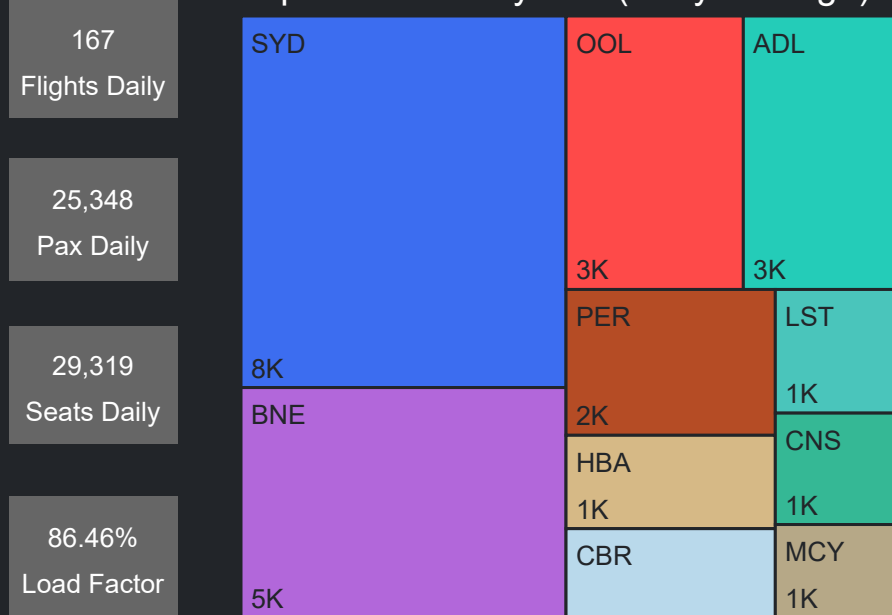

Top 10 Routes by Pax (Daily Average)

72
Flights Daily

15,869
Pax Daily

19,554
Seats Daily

81.16%
Load Factor

Airport Operations Plan - Terminal 3

Rolling Hour Pax (Daily Average)

Top 10 Routes by Pax (Daily Average)

Pax Heat Map

Month	Week	M	Tu	W	Th	F	Sa	Su	M	Tu	W	Th	F	Sa	Su	
Aug 2023	32	01	02	03	04	05	06			21,427	21,782	25,665	26,878	18,032	23,603	
	33	07	08	09	10	11	12	13	23,955	21,479	21,574	25,349	27,536	18,220	25,796	
	34	14	15	16	17	18	19	20	25,881	23,504	23,854	26,581	28,009	19,282	25,911	
	35	21	22	23	24	25	26	27	26,409	22,661	23,973	26,396	28,630	17,953	25,365	
	36	28	29	30	31				25,856	22,387	23,404	26,305				
Sep 2023	36					01	02	03						27,781	17,933	24,818
	37	04	05	06	07	08	09	10	28,519	24,698	25,040	27,228	30,513	20,042	26,445	
	38	11	12	13	14	15	16	17	28,728	25,671	26,451	28,017	30,489	20,301	27,612	
	39	18	19	20	21	22	23	24	27,950	23,205	24,631	26,228	26,955	18,941	28,264	
	40	25	26	27	28	29	30		28,498	24,532	24,782	27,319	30,252	19,186		
Oct 2023	40							01							27,008	
	41	02	03	04	05	06	07	08	30,086	25,207	24,670	27,823	28,509	19,892	27,542	
	42	09	10	11	12	13	14	15	28,639	24,733	24,973	28,177	30,446	19,343	27,482	
	43	16	17	18	19	20	21	22	29,013	24,082	24,748	27,770	30,481	19,867	27,507	
	44	23	24	25	26	27	28	29	28,959	25,028	25,601	28,912	31,565	19,739	27,459	
45	30	31						28,361	23,680							