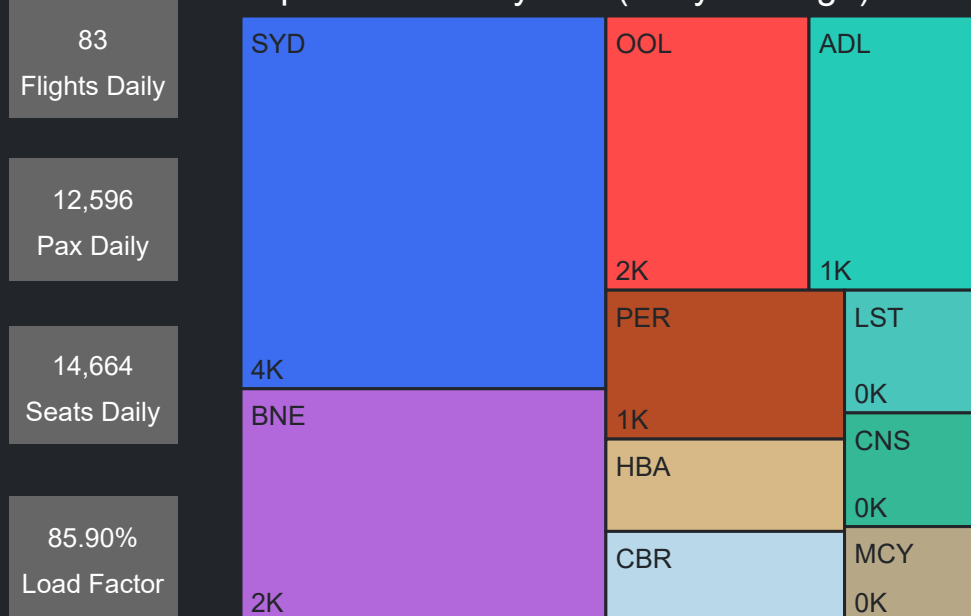

Top 10 Routes by Pax (Daily Average)

72
Flights Daily

15,869
Pax Daily

19,554
Seats Daily

81.16%
Load Factor

Airport Operations Plan - Terminal 3

Rolling Hour Pax (Daily Average)

Top 10 Routes by Pax (Daily Average)

Airport Operations Plan - Terminal 3 Arrivals

Rolling Hour Pax (Daily Average)

Top 10 Routes by Pax (Daily Average)

Pax Heat Map

Month	Week	M	Tu	W	Th	F	Sa	Su	M	Tu	W	Th	F	Sa	Su	
Aug 2023	32		01	02	03	04	05	06								
	33		07	08	09	10	11	12	13	11,595	11,034	10,948	12,418	13,657	9,088	12,377
	34		14	15	16	17	18	19	20	13,198	11,664	12,048	13,235	14,310	9,853	12,719
	35		21	22	23	24	25	26	27	12,755	11,250	11,990	13,138	14,343	9,044	12,442
	36		28	29	30	31				12,683	11,222	11,847	13,090			
Sep 2023	36					01	02	03						14,710	9,035	12,040
	37		04	05	06	07	08	09	10	13,916	11,876	12,306	13,303	15,440	9,835	12,393
	38		11	12	13	14	15	16	17	13,628	12,341	13,028	13,940	14,695	9,300	12,781
	39		18	19	20	21	22	23	24	12,890	10,654	12,066	13,057	14,584	10,300	14,234
	40		25	26	27	28	29	30		14,902	13,445	13,721	14,844	16,307	11,011	
Oct 2023	40							01							14,241	
	41		02	03	04	05	06	07	08	15,497	12,821	12,960	14,241	14,059	9,875	12,933
	42		09	10	11	12	13	14	15	13,305	11,778	12,261	13,578	15,255	9,545	13,515
	43		16	17	18	19	20	21	22	13,661	11,790	12,185	14,024	15,706	10,495	13,295
	44		23	24	25	26	27	28	29	13,508	12,061	12,605	14,056	15,326	9,227	12,780
45		30	31						13,822	12,521						