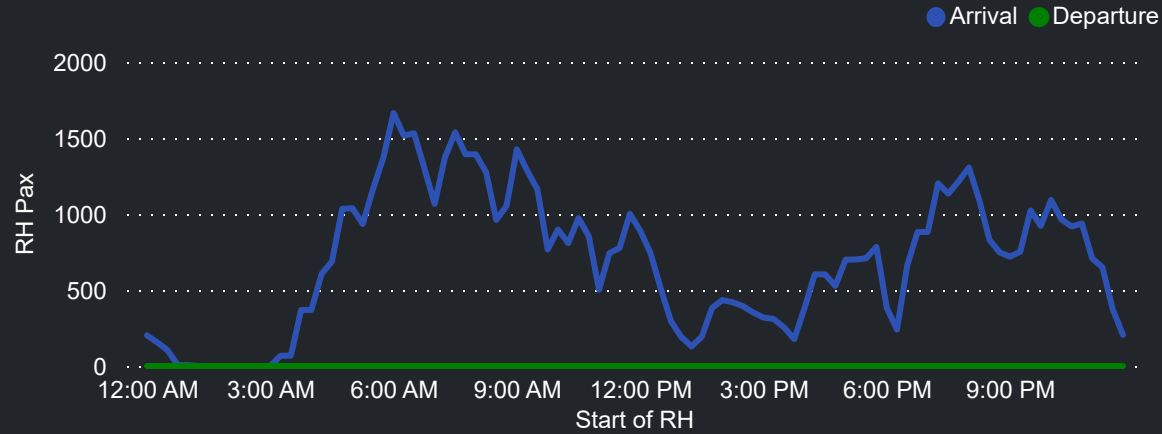

Top 10 Routes by Pax (Daily Average)

Airport Operations Plan - Terminal 2

Rolling Hour Pax (Daily Average)

Pax Heat Map

Month	Week	M	Tu	W	Th	F	Sa	Su	M	Tu	W	Th	F	Sa	Su	
Aug 2023	32	01	02	03	04	05	06			30,164	30,653	31,334	34,644	32,083	34,270	
	33	07	08	09	10	11	12	13	28,499	29,714	30,271	31,421	34,417	31,902	34,877	
	34	14	15	16	17	18	19	20	28,971	30,291	30,135	31,356	35,130	32,403	34,471	
	35	21	22	23	24	25	26	27	28,535	29,333	29,566	30,989	33,716	32,357	33,663	
	36	28	29	30	31				27,959	29,211	29,376	30,961				
Sep 2023	36					01	02	03						35,477	33,320	34,453
	37	04	05	06	07	08	09	10	28,734	30,365	29,951	31,260	35,229	33,220	34,820	
	38	11	12	13	14	15	16	17	29,502	31,377	30,851	33,450	35,405	35,116	36,317	
	39	18	19	20	21	22	23	24	30,825	32,229	31,940	34,358	35,989	34,164	36,049	
	40	25	26	27	28	29	30		31,497	32,835	32,193	34,155	35,264	34,163		
Oct 2023	40							01							34,297	
	41	02	03	04	05	06	07	08	31,490	31,767	31,247	32,333	35,528	34,462	35,415	
	42	09	10	11	12	13	14	15	31,511	31,222	31,295	31,664	34,829	32,346	35,101	
	43	16	17	18	19	20	21	22	31,014	31,107	31,278	32,208	34,569	32,683	34,282	
	44	23	24	25	26	27	28	29	30,740	31,437	30,727	32,067	34,299	31,686	32,500	
45	30	31						36,202	35,798							

Top 10 Routes by Pax (Daily Average)

143
Flights Daily

32,438
Pax Daily

39,167
Seats Daily

82.82%
Load Factor

Airport Operations Plan - Terminal 2 Arrivals

Rolling Hour Pax (Daily Average)

Pax Heat Map