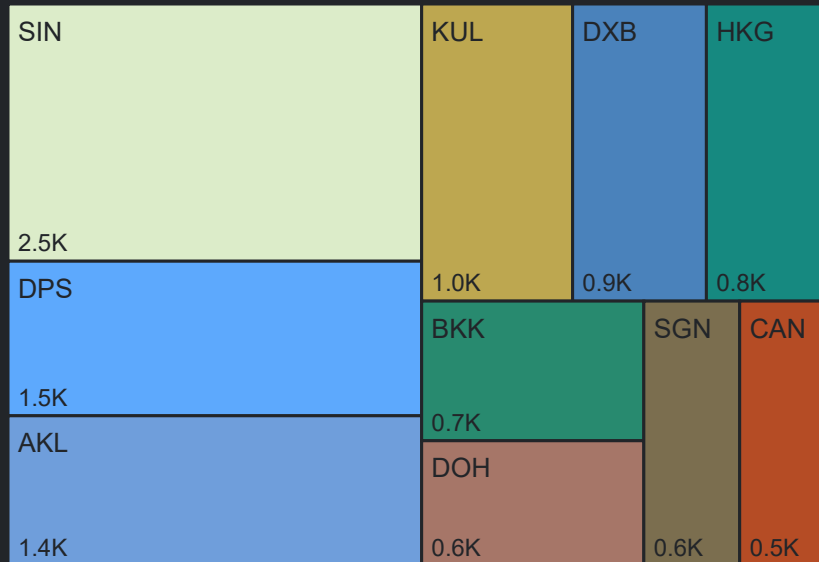

Top 10 Routes by Pax (Daily Average)

72
Flights Daily

16,569
Pax Daily

19,613
Seats Daily

84.48%
Load Factor