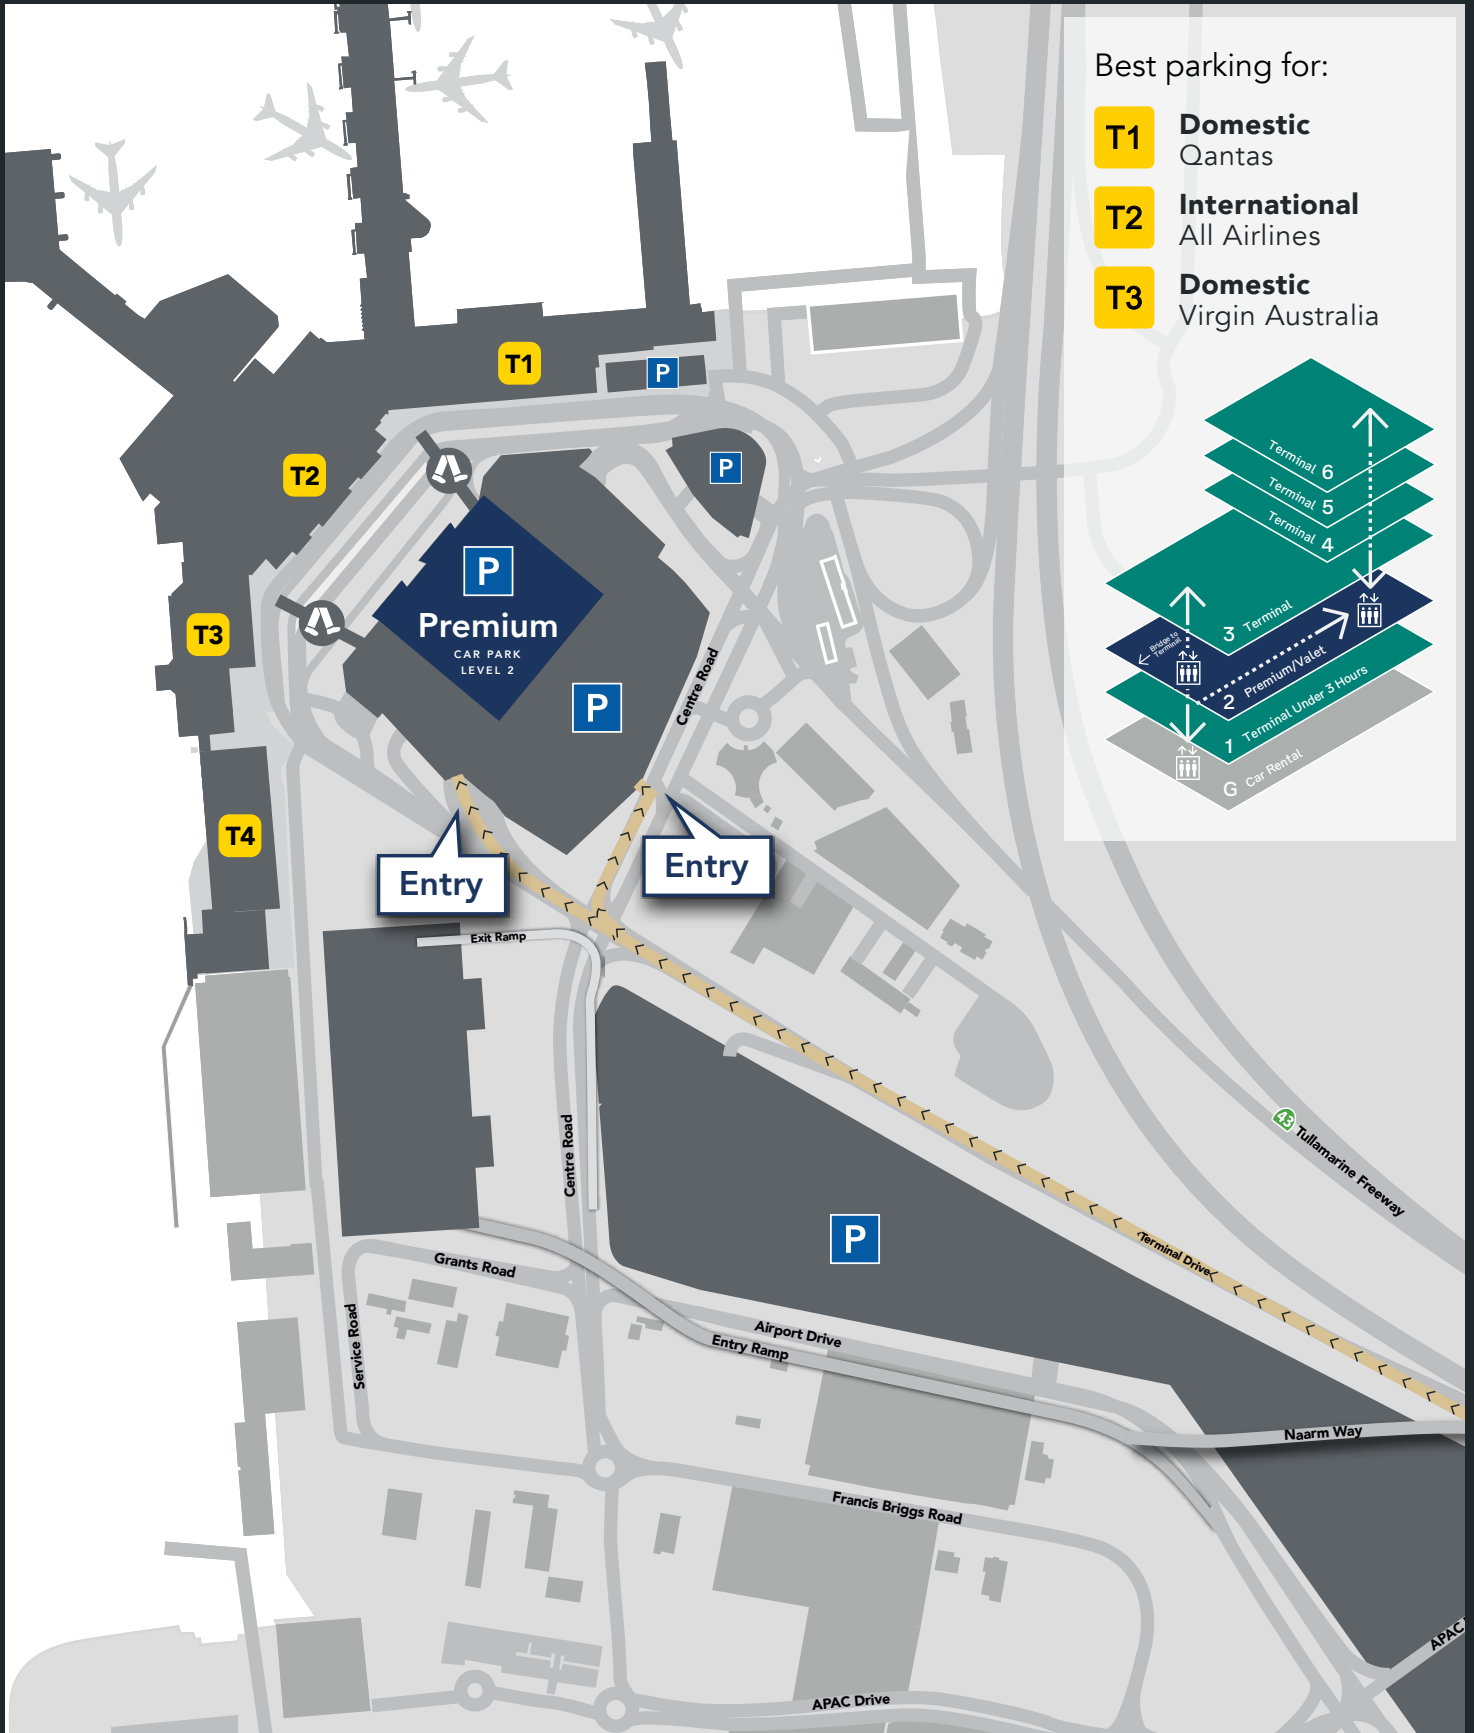

Premium Car Park

Terminal 1, 2 and 3

Best parking for:

- T1** Domestic
Qantas
- T2** International
All Airlines
- T3** Domestic
Virgin Australia