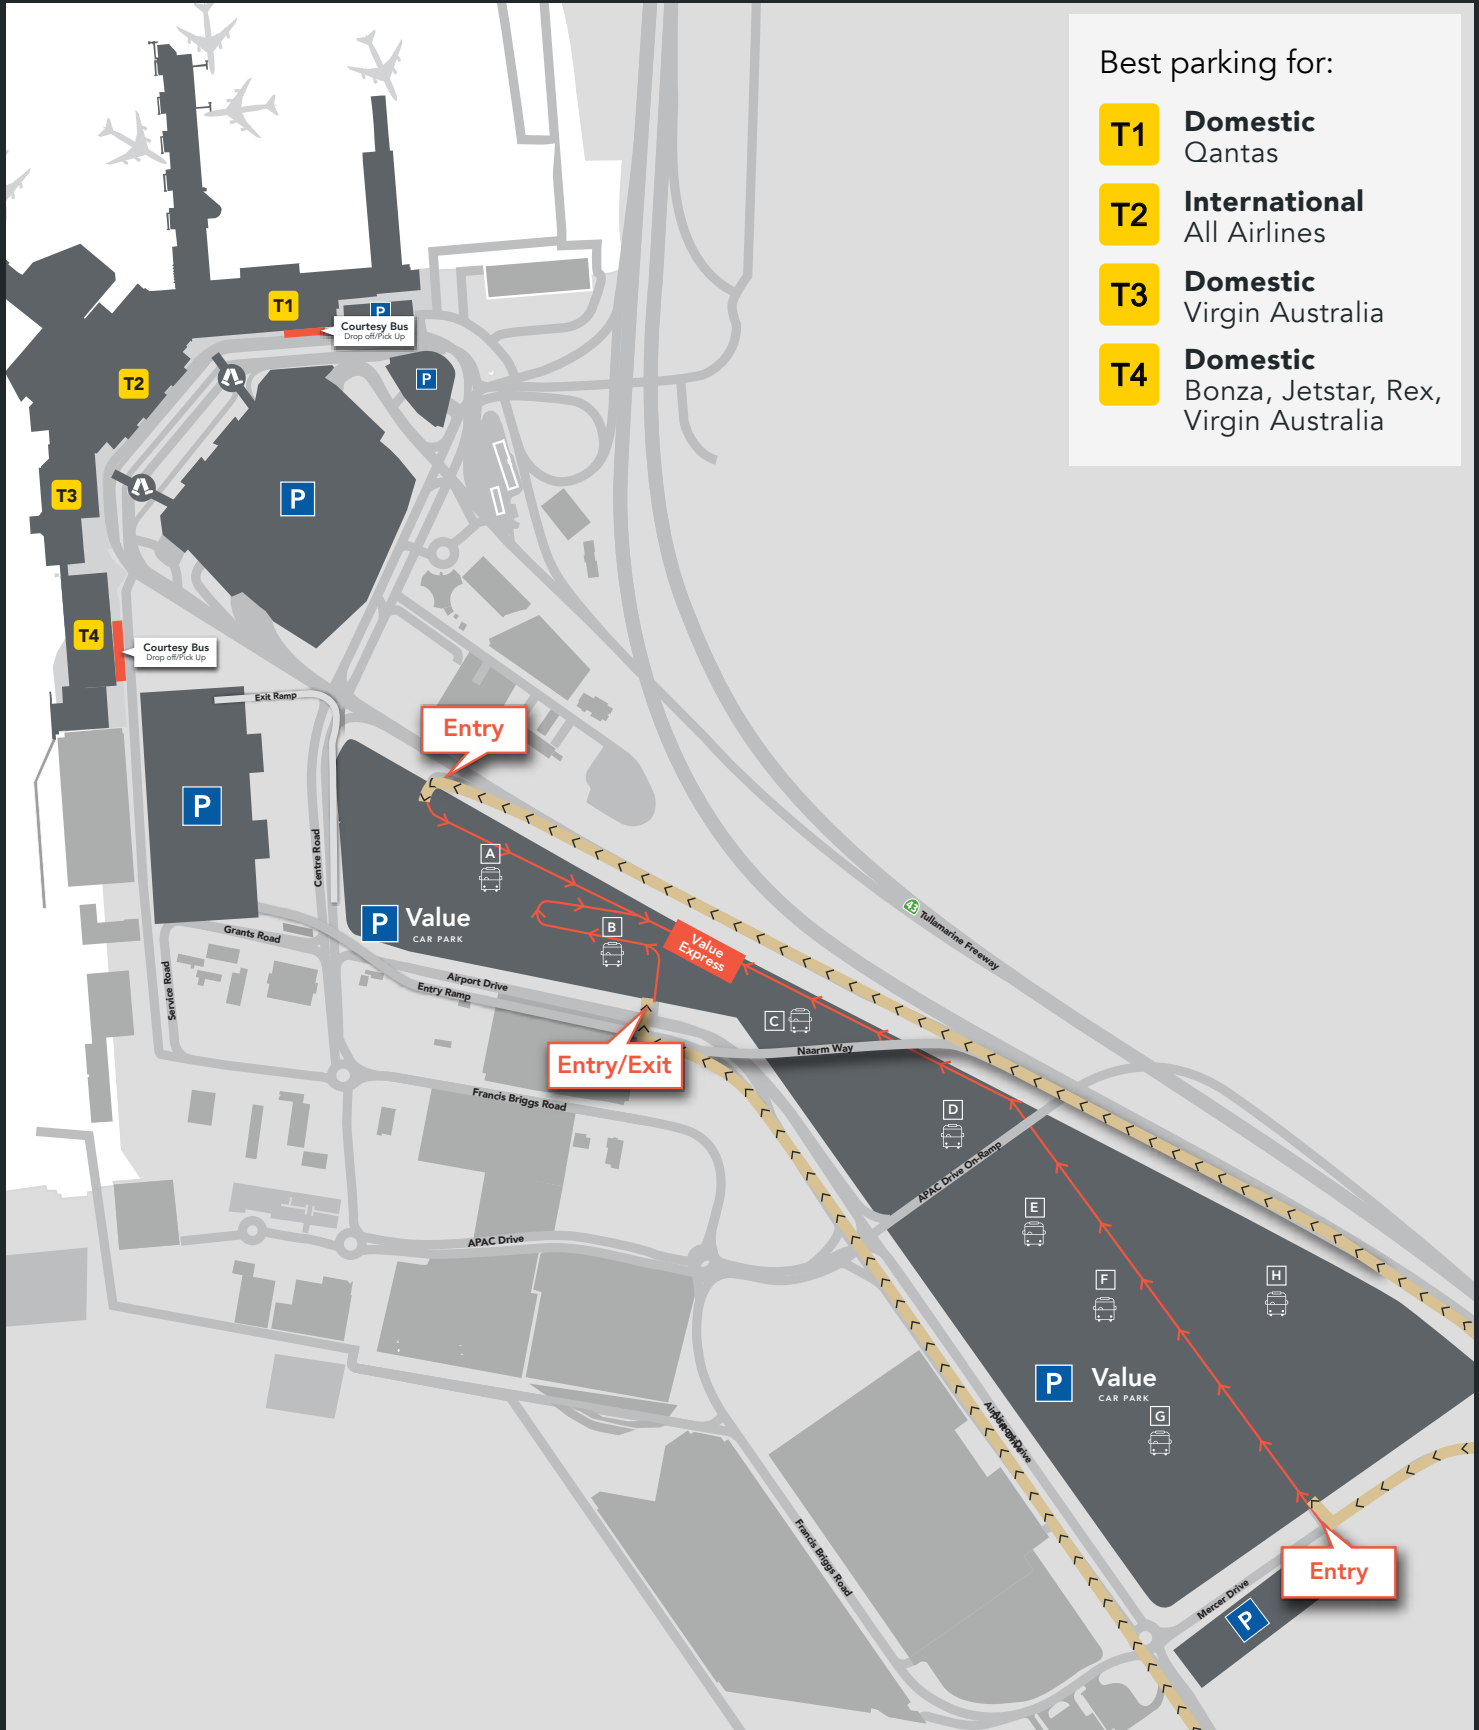

Value Express Car Park

Terminal 1, 2, 3 & 4

Best parking for:

- T1 Domestic**
Qantas
- T2 International**
All Airlines
- T3 Domestic**
Virgin Australia
- T4 Domestic**
Bonza, Jetstar, Rex,
Virgin Australia