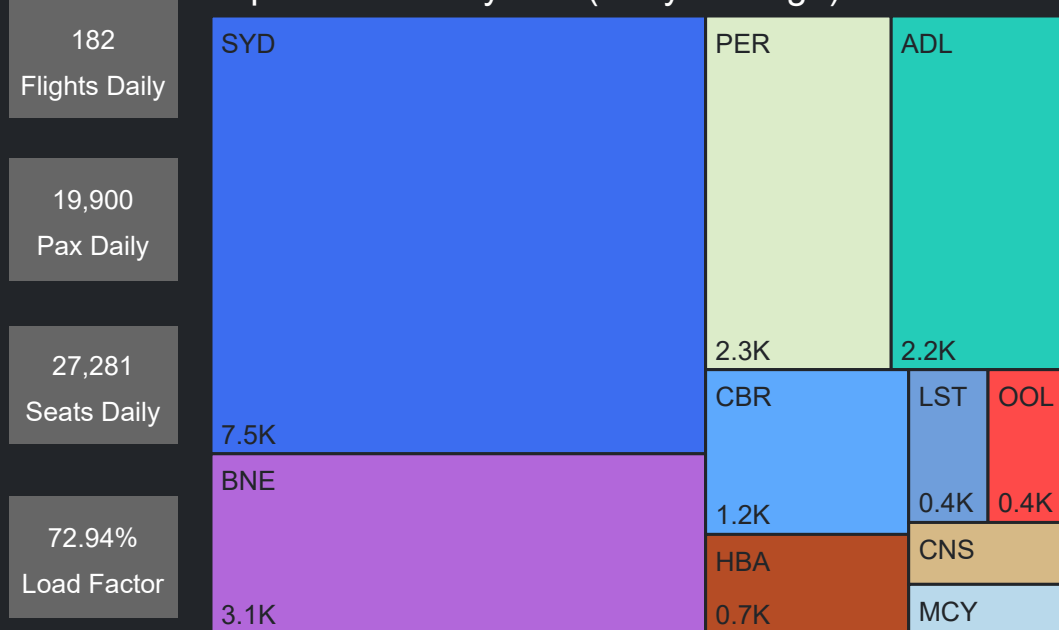

Top 10 Routes by Pax (Daily Average)