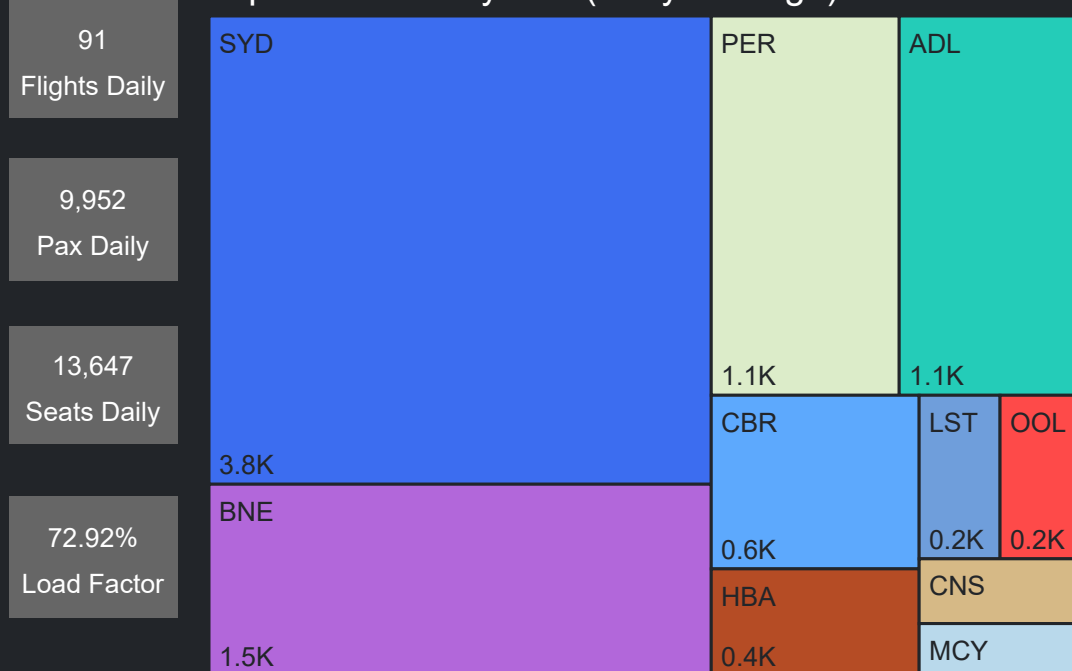

## Top 10 Routes by Pax (Daily Average)

91  
Flights Daily

9,948  
Pax Daily

13,635  
Seats Daily

72.96%  
Load Factor

Top 10 Routes by Pax (Daily Average)

91 Flights Daily

9,952 Pax Daily

13,647 Seats Daily

72.92% Load Factor