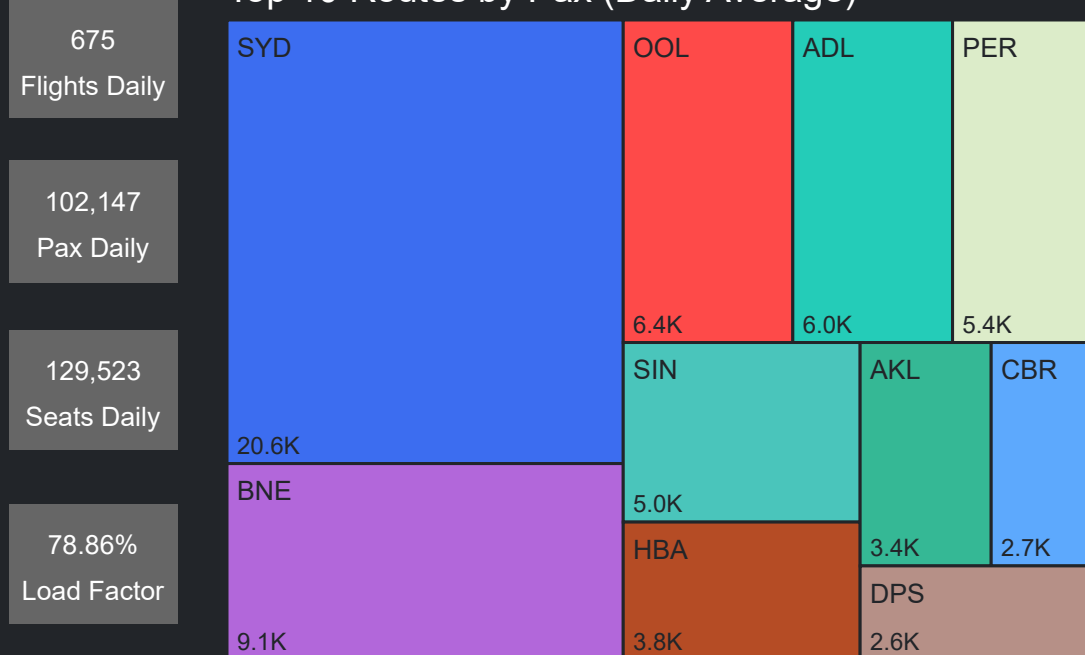

Top 10 Routes by Pax (Daily Average)