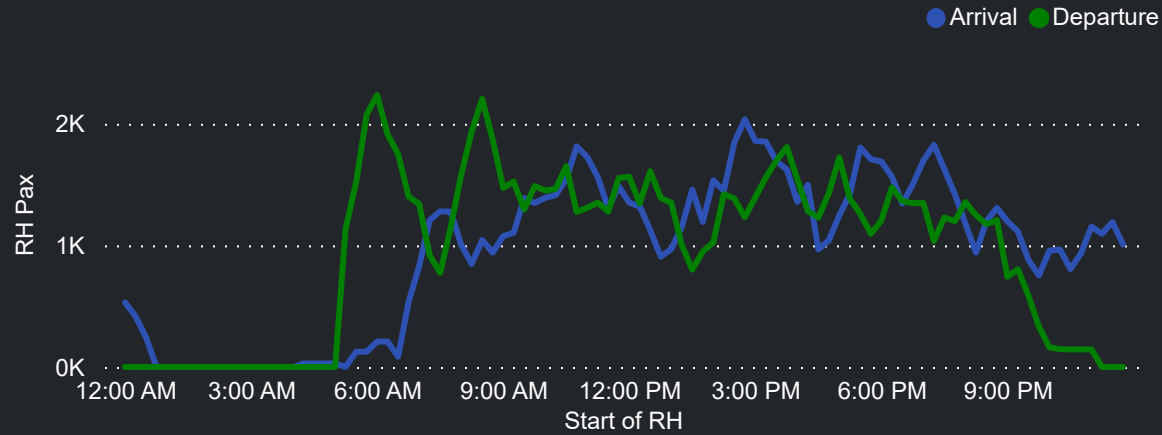

Pax Heat Map

Airport Operations Plan - Terminal 3 & 4

Rolling Hour Pax (Daily Average)