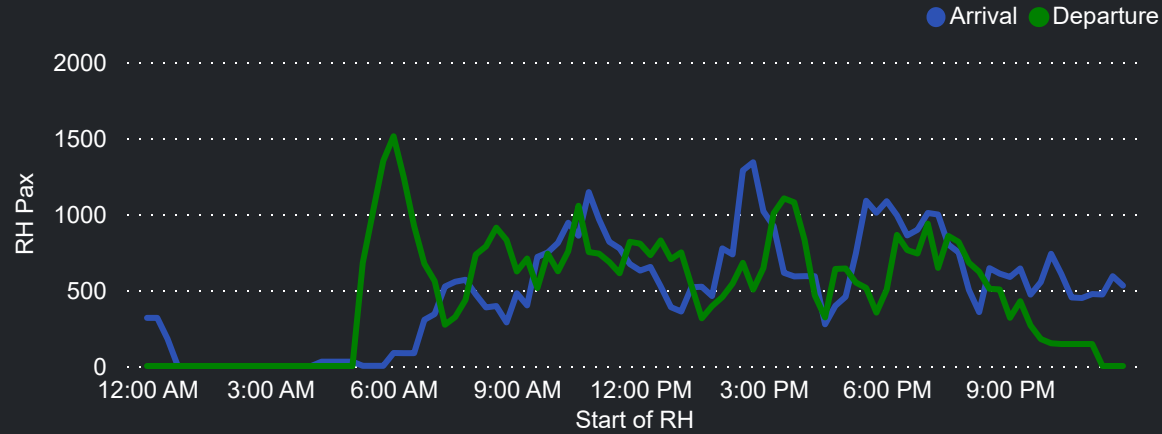

Pax Heat Map

Airport Operations Plan - Terminal 4

Rolling Hour Pax (Daily Average)