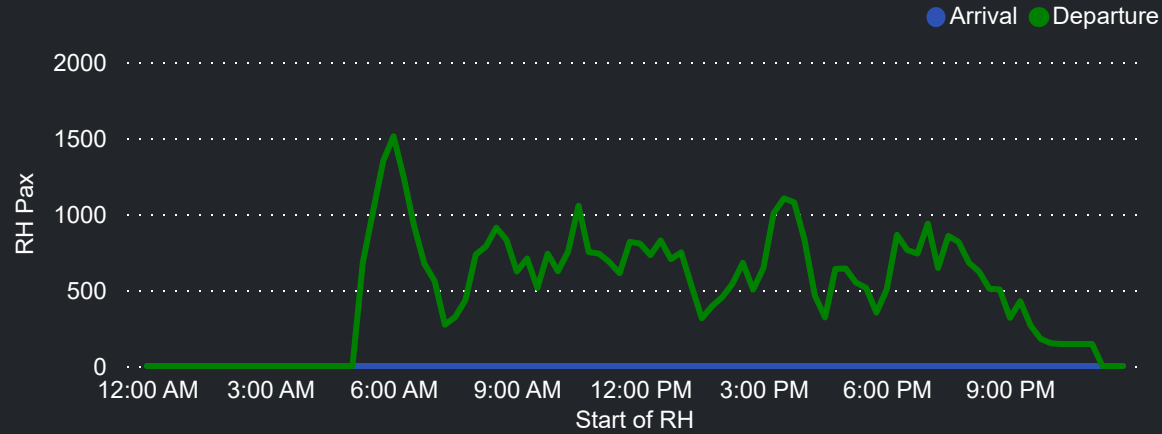

Pax Heat Map

Airport Operations Plan - Terminal 4 Departures

Rolling Hour Pax (Daily Average)