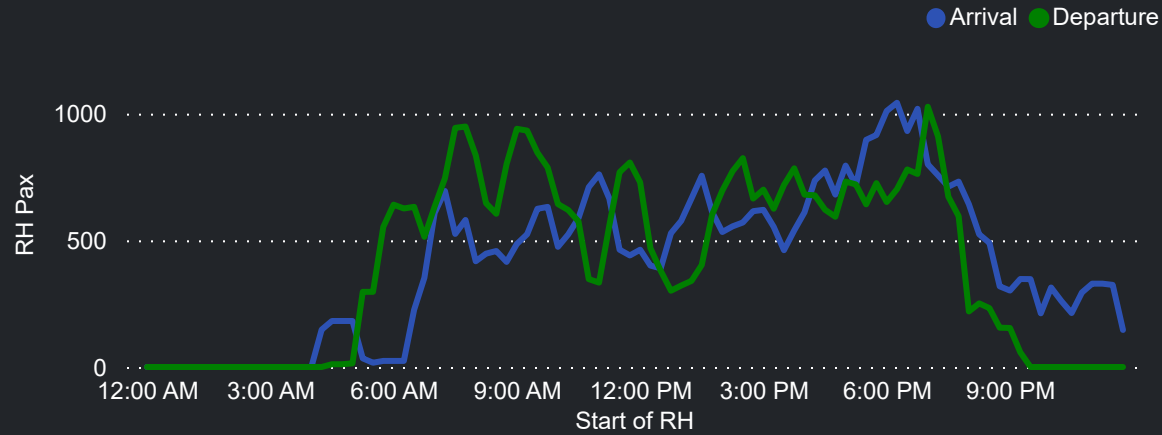

Pax Heat Map

Airport Operations Plan - Terminal 1

Rolling Hour Pax (Daily Average)