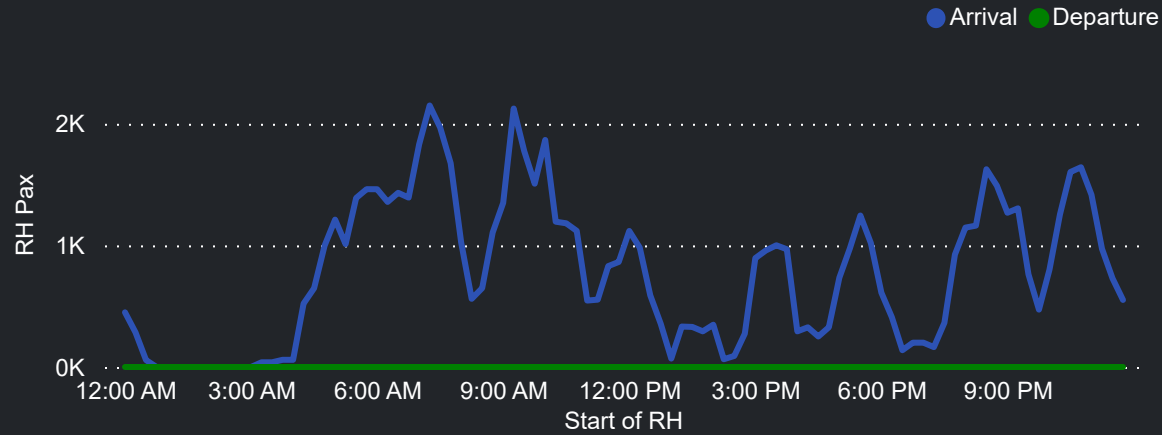

Airport Operations Plan - Terminal 2 Arrivals

Rolling Hour Pax (Daily Average)

Pax Heat Map

Month	Week	M	Tu	W	Th	F	Sa	Su	M	Tu	W	Th	F	Sa	Su	
Oct 2023	40							01							18,126	
	41	02	03	04	05	06	07	08	17,415	16,449	16,524	17,527	17,404	18,526	18,090	
	42	09	10	11	12	13	14	15	17,221	15,743	16,101	16,534	17,752	17,592	17,833	
	43	16	17	18	19	20	21	22	16,440	15,588	15,966	16,796	17,153	17,679	18,001	
	44	23	24	25	26	27	28	29	16,149	15,869	15,575	16,363	17,034	16,800	15,432	
45	30	31							16,689	15,469						
Nov 2023	45			01	02	03	04	05			17,525	17,036	18,477	17,260	18,876	
	46	06	07	08	09	10	11	12	16,684	17,169	17,864	16,117	18,165	17,372	19,496	
	47	13	14	15	16	17	18	19	16,533	15,975	17,065	16,678	17,988	17,126	19,486	
	48	20	21	22	23	24	25	26	16,846	16,307	16,841	15,806	17,303	16,801	18,514	
	49	27	28	29	30				16,037	15,305	16,159	16,617				
Dec 2023	49				01	02	03						17,681	18,019	20,049	
	50	04	05	06	07	08	09	10	18,106	16,989	16,851	17,666	19,309	18,350	19,991	
	51	11	12	13	14	15	16	17	19,423	18,418	17,319	17,654	17,717	18,249	19,414	
	52	18	19	20	21	22	23	24	18,087	17,236	17,730	19,139	19,164	19,749	20,052	
	53	25	26	27	28	29	30	31	18,548	15,894	15,045	16,823	17,398	17,092	18,110	
Jan 2024	1	01	02	03	04	05	06	07	18,499	18,331	19,035	20,291	21,254	20,943	22,368	
	2	08	09	10	11	12	13	14	21,074	20,703	20,488	20,586	22,180	21,255	22,495	
	3	15	16	17	18	19	20	21	21,632	20,674	20,827	21,739	22,102	21,569	23,277	
	4	22	23	24	25	26	27	28	21,179	21,175	20,689	21,930	22,170	21,726	22,898	
	5	29	30	31					22,042	21,213	20,169					
Feb 2024	5				01	02	03	04					21,417	20,700	20,705	22,281
	6	05	06	07	08	09	10	11	20,681	19,228	19,512	20,296	19,831	19,796	21,936	
	7	12	13	14	15	16	17	18	20,420	19,205	19,501	20,653	19,918	20,432	22,521	
	8	19	20	21	22	23	24	25	20,557	18,773	19,497	20,369	20,421	20,137	22,523	
	9	26	27	28	29				19,854	18,529	18,888	19,090