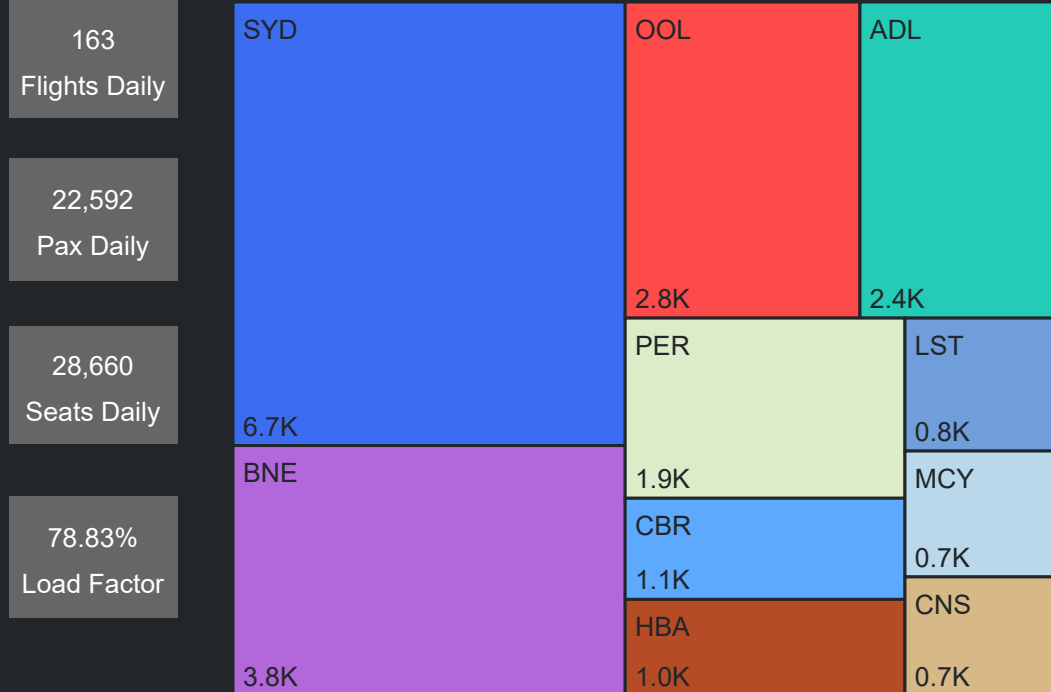

Top 10 Routes by Pax (Daily Average)

Month	Week	M	Tu	W	Th	F	Sa	Su	M	Tu	W	Th	F	Sa	Su	
Oct 2023	40							01								25,033
	41	02	03	04	05	06	07	08	27,400	23,436	22,874	25,453	25,536	17,681	25,212	
	42	09	10	11	12	13	14	15	26,202	22,535	22,829	25,775	28,105	17,699	25,461	
	43	16	17	18	19	20	21	22	26,460	22,009	22,456	24,821	27,669	18,094	25,521	
	44	23	24	25	26	27	28	29	26,428	23,085	23,755	26,514	28,563	18,650	25,738	
	45	30	31						25,510	21,893						
Nov 2023	45			01	02	03	04	05			23,013	23,428	26,407	17,057	23,298	
	46	06	07	08	09	10	11	12	20,472	22,741	24,417	25,148	25,269	16,849	25,963	
	47	13	14	15	16	17	18	19	26,550	23,126	23,512	26,674	28,908	18,469	26,069	
	48	20	21	22	23	24	25	26	26,788	24,218	24,082	26,351	29,519	18,071	25,484	
	49	27	28	29	30				25,424	22,555	22,942	24,752				
Dec 2023	49				01	02	03						25,110	15,493	23,175	
	50	04	05	06	07	08	09	10	24,612	21,850	22,828	25,058	26,493	15,997	22,440	
	51	11	12	13	14	15	16	17	24,784	24,911	22,970	24,019	25,730	17,443	20,993	
	52	18	19	20	21	22	23	24	20,366	19,199	18,655	22,071	27,413	21,350	22,286	
	53	25	26	27	28	29	30	31	16,589	22,395	22,724	22,379	23,402	18,095	18,177	
Jan 2024	1	01	02	03	04	05	06	07	23,754	22,004	20,739	20,954	22,733	17,955	23,065	
	2	08	09	10	11	12	13	14	22,349	19,878	19,431	20,356	23,062	17,870	23,764	
	3	15	16	17	18	19	20	21	22,531	20,347	20,989	23,701	25,766	19,341	24,791	
	4	22	23	24	25	26	27	28	23,071	20,180	22,173	22,348	17,955	15,567	25,315	
	5	29	30	31					20,539	16,408	17,398					
Feb 2024	5				01	02	03	04					18,200	20,625	12,498	20,462
	6	05	06	07	08	09	10	11	19,431	18,478	19,796	23,662	25,879	14,136	21,861	
	7	12	13	14	15	16	17	18	21,902	19,565	21,286	24,466	27,192	18,355	26,512	
	8	19	20	21	22	23	24	25	24,438	22,133	22,296	24,686	27,301	15,809	25,645	
	9	26	27	28	29				25,549	22,157	23,182	25,198