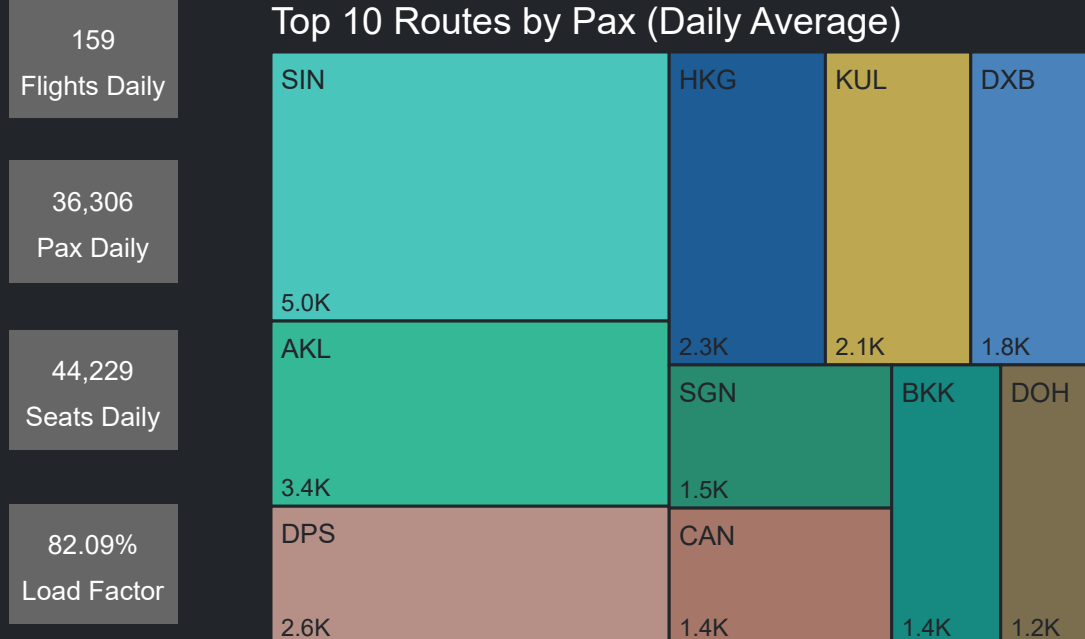

Top 10 Routes by Pax (Daily Average)

91 Flights Daily

9,952 Pax Daily

13,647 Seats Daily

72.92% Load Factor

# Airport Operations Plan - Terminal 2

## Top 10 Routes by Pax (Daily Average)

159  
Flights Daily

36,306  
Pax Daily

44,229  
Seats Daily

82.09%  
Load Factor