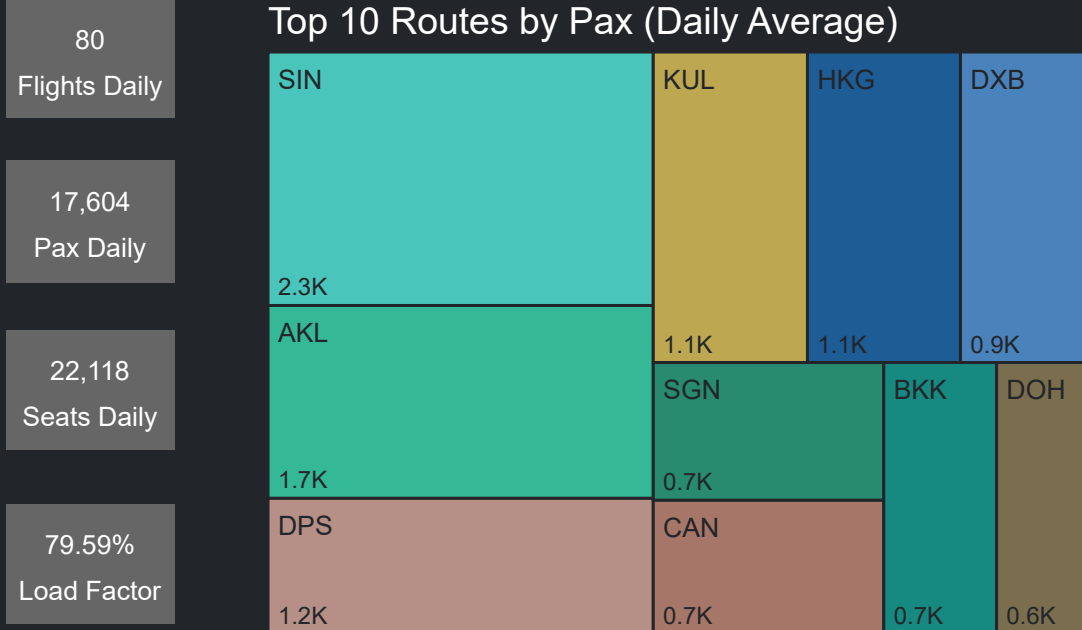

Top 10 Routes by Pax (Daily Average)