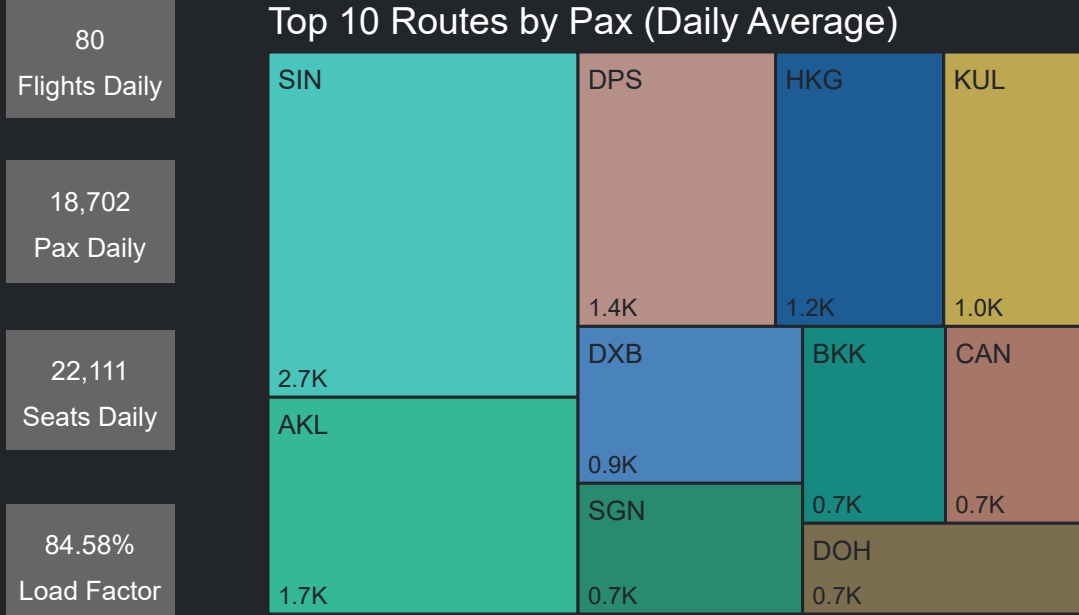

## Top 10 Routes by Pax (Daily Average)

159  
Flights Daily

36,306  
Pax Daily

44,229  
Seats Daily

82.09%  
Load Factor

Top 10 Routes by Pax (Daily Average)

80  
Flights Daily

18,702  
Pax Daily

22,111  
Seats Daily

84.58%  
Load Factor