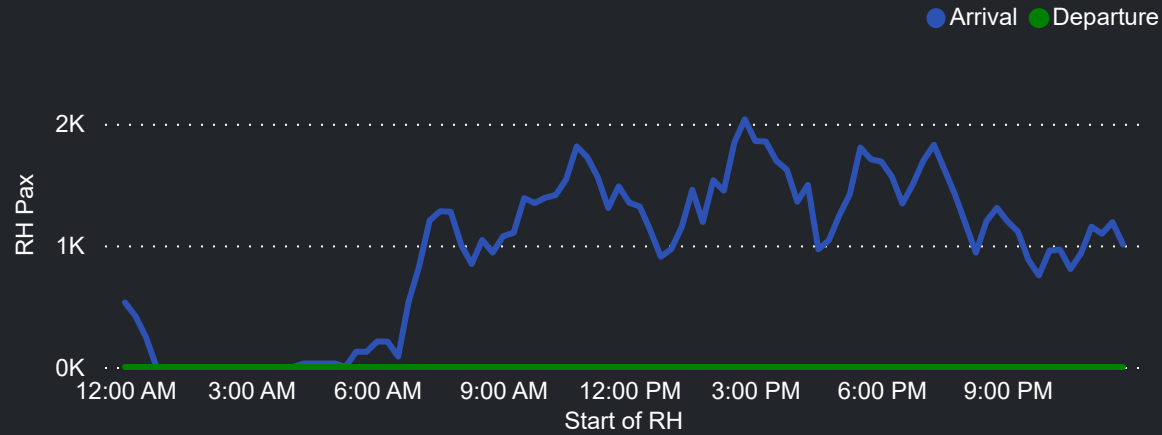

Pax Heat Map

Airport Operations Plan - Terminal 3 & 4 Arrivals

Rolling Hour Pax (Daily Average)