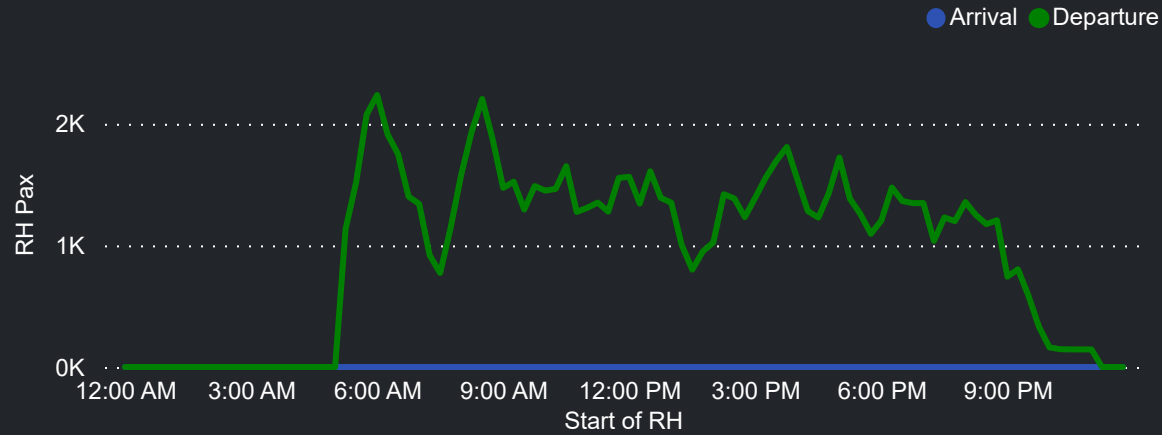

Pax Heat Map

Airport Operations Plan - Terminal 3 & 4 Departures

Rolling Hour Pax (Daily Average)