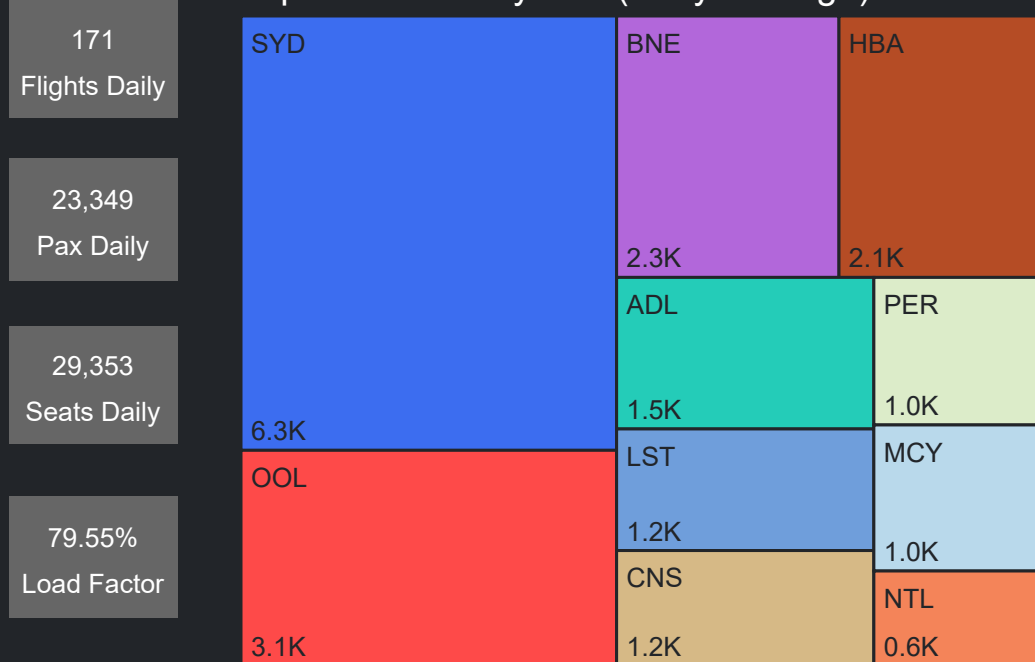

Top 10 Routes by Pax (Daily Average)