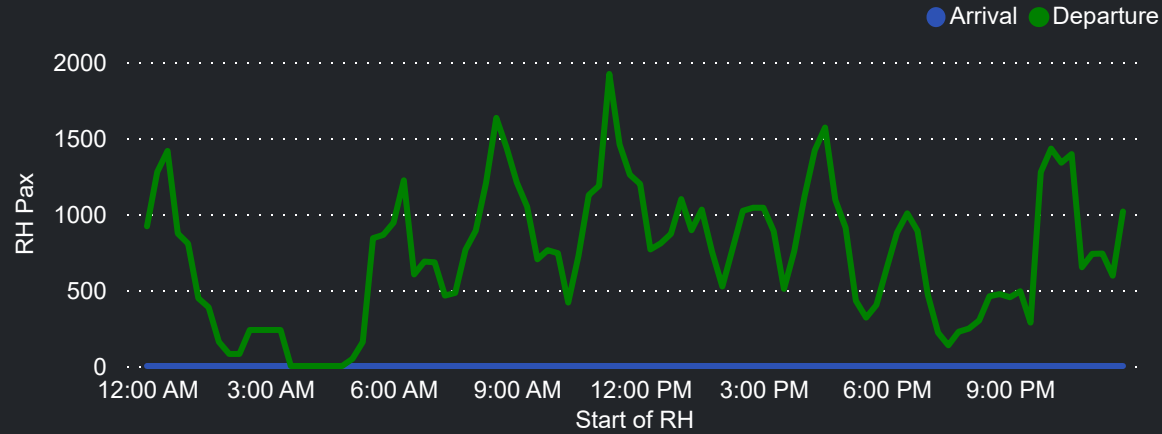

Pax Heat Map

Airport Operations Plan - Terminal 2 Departures

Rolling Hour Pax (Daily Average)