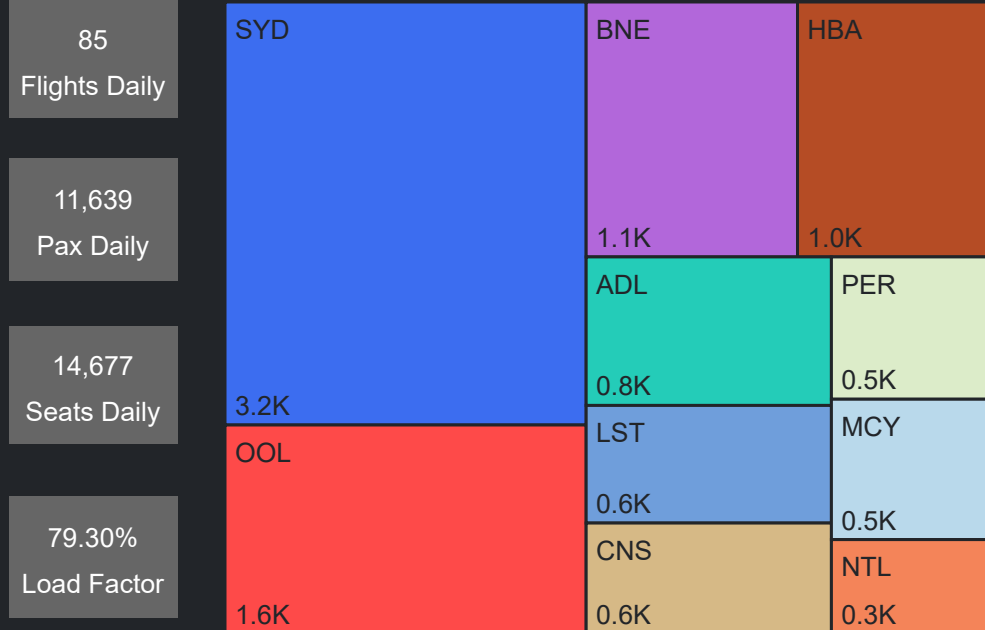

Top 10 Routes by Pax (Daily Average)