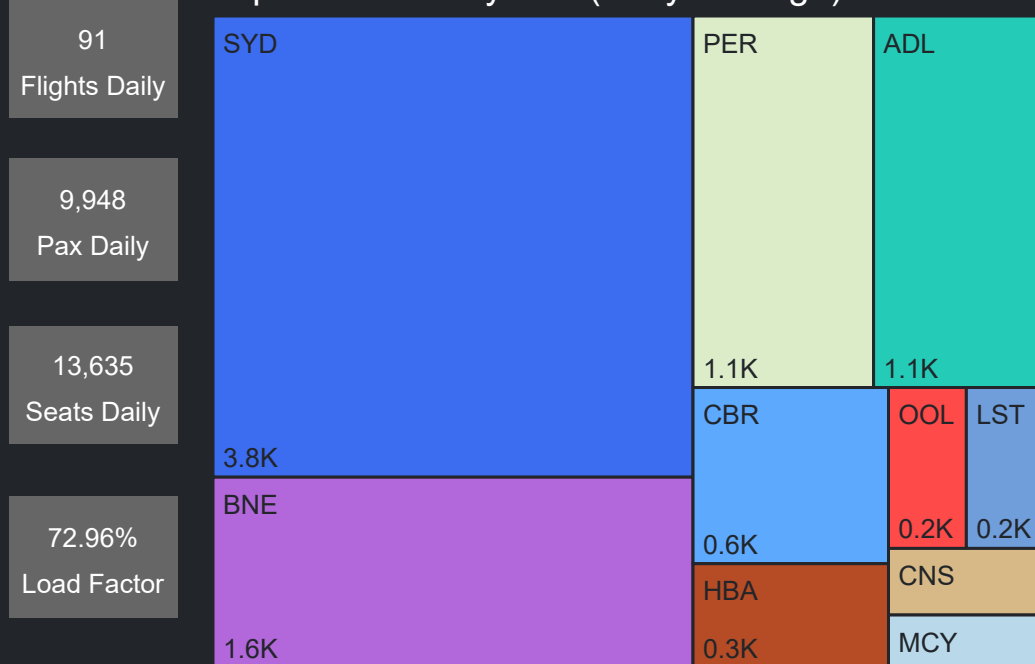

# Airport Operations Plan - Terminal 1 Arrivals

## Rolling Hour Pax (Daily Average)

## Top 10 Routes by Pax (Daily Average)

91  
Flights Daily

9,948  
Pax Daily

13,635  
Seats Daily

72.96%  
Load Factor