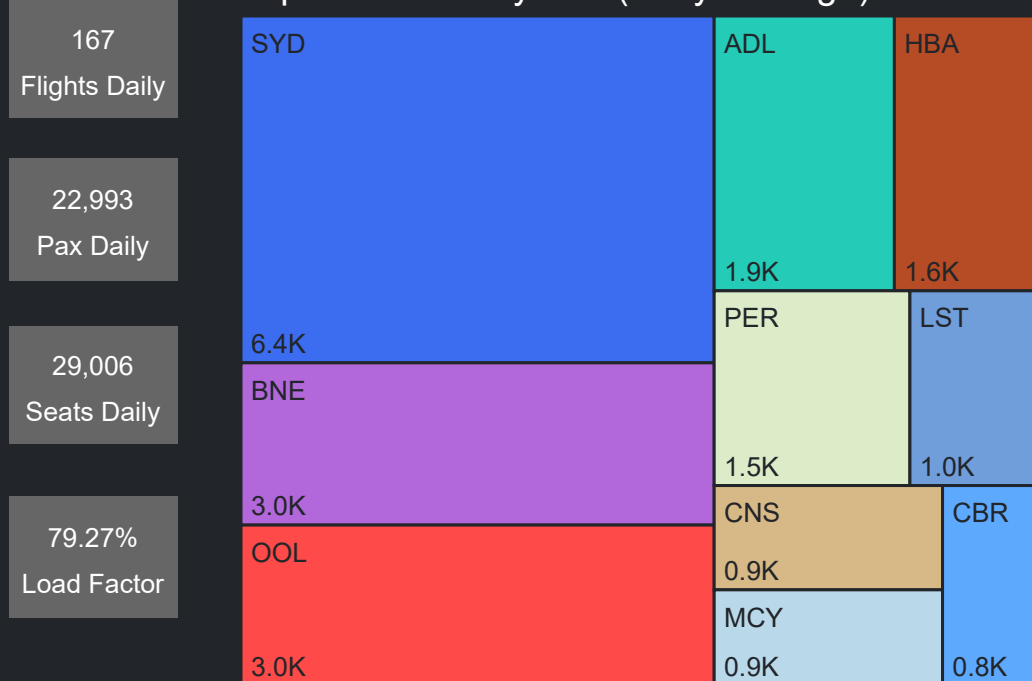

Top 10 Routes by Pax (Daily Average)