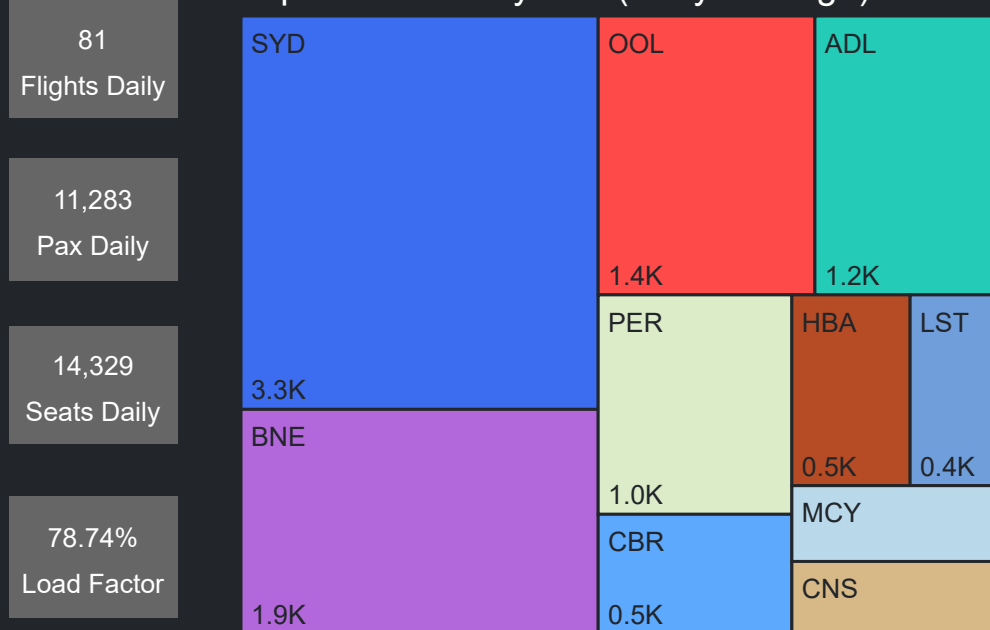

Top 10 Routes by Pax (Daily Average)