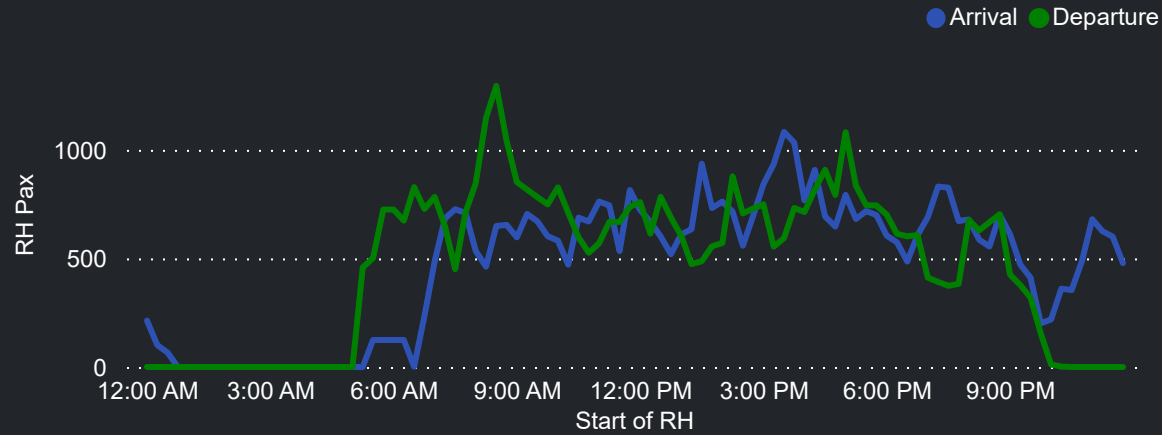

Pax Heat Map

Airport Operations Plan - Terminal 3

Rolling Hour Pax (Daily Average)