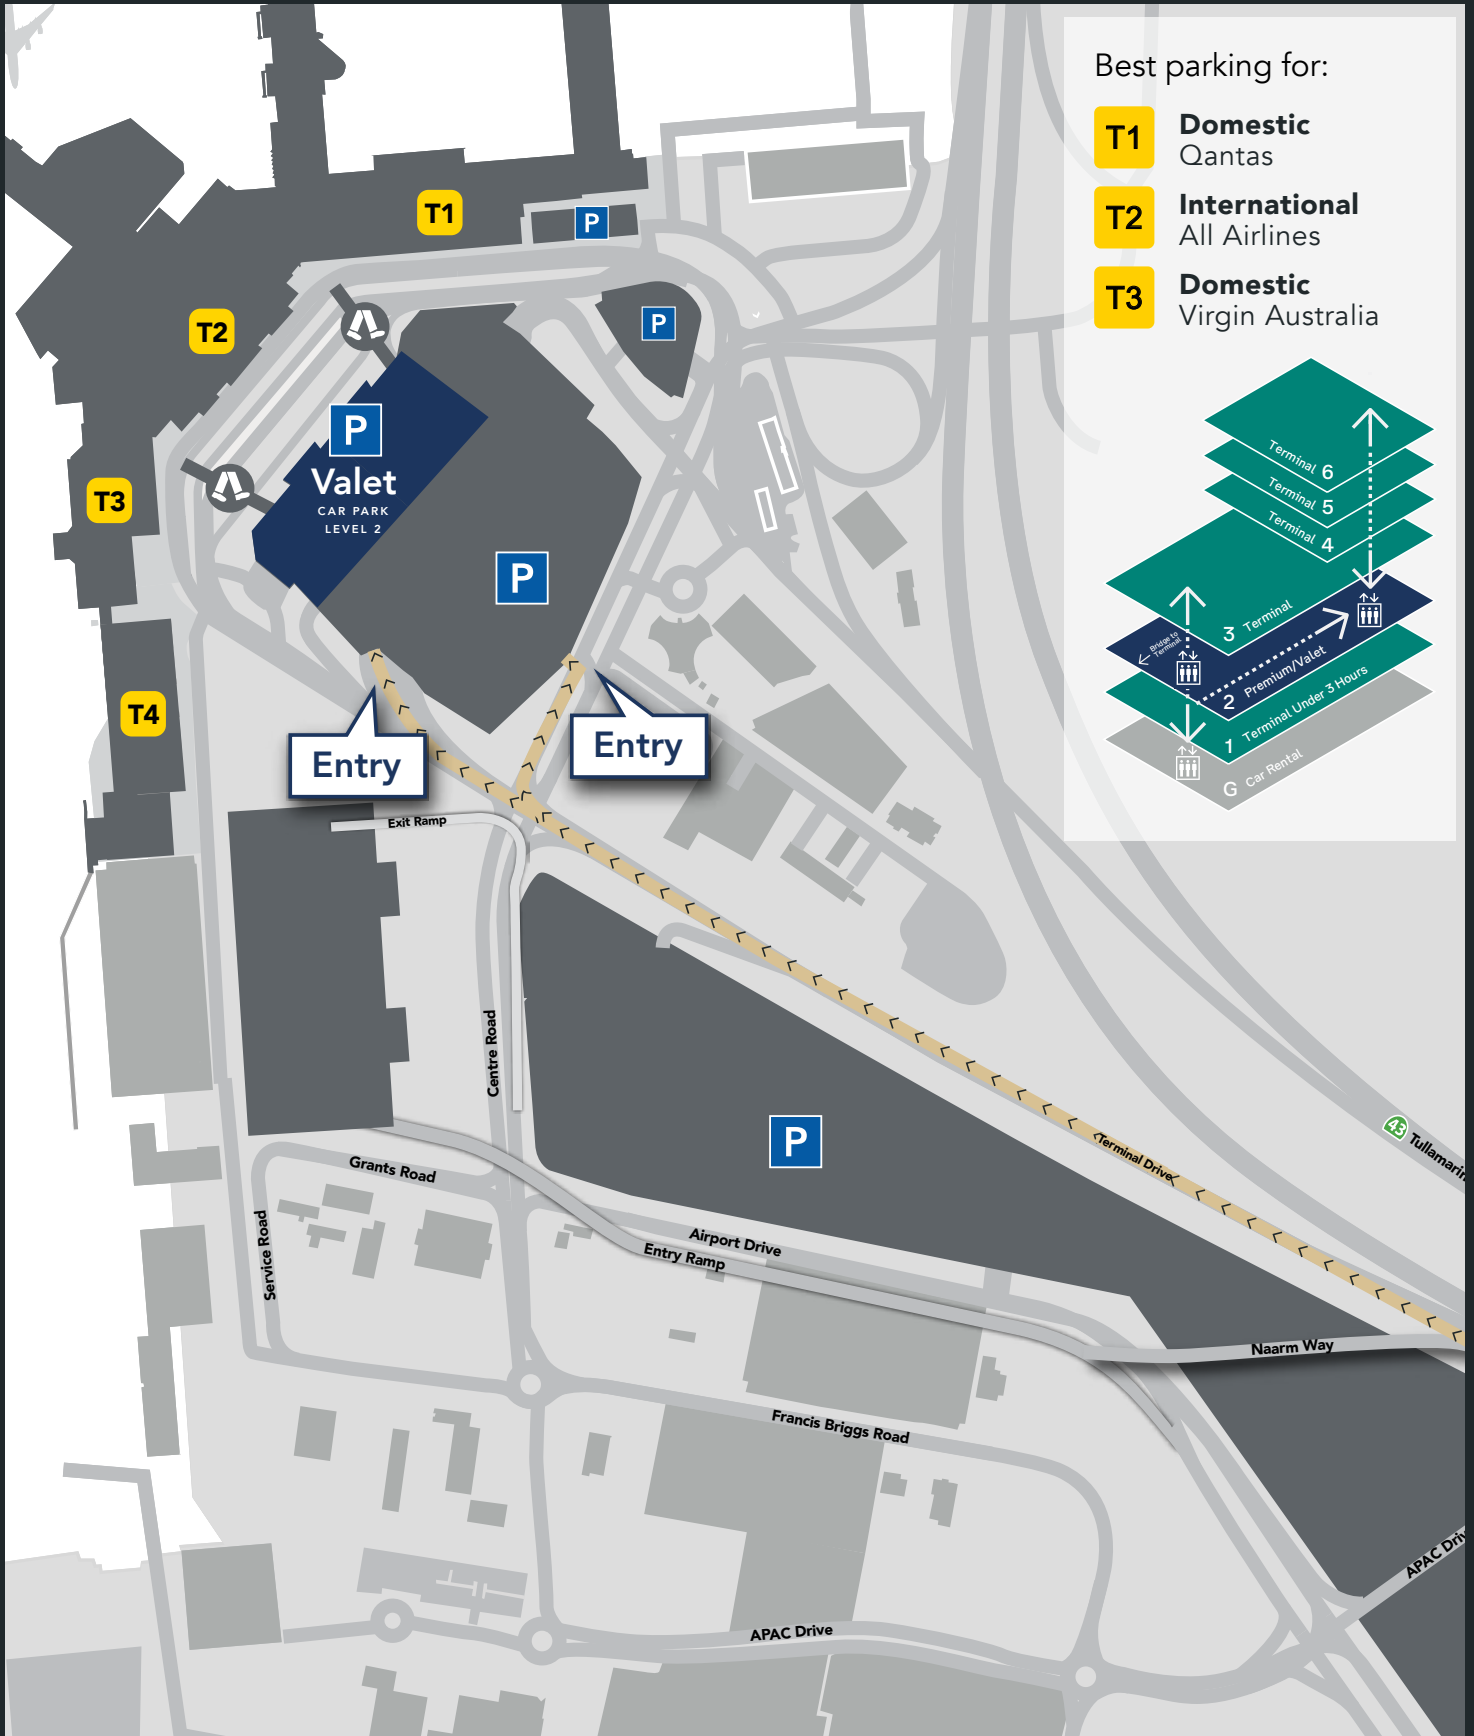

All Car Parks

All terminals

Best parking for:

- T1 Domestic**
Qantas
- T2 International**
All Airlines
- T3 Domestic**
Virgin Australia
- T4 Domestic**
Bonza, Jetstar, Rex, Virgin Australia

Terminal Car Park

Terminal 1, 2 and 3

Best parking for:

- T1** Domestic
Qantas
- T2** International
All Airlines
- T3** Domestic
Virgin Australia

Premium Car Park

Terminal 1, 2 and 3

Best parking for:

- T1** Domestic
Qantas
- T2** International
All Airlines
- T3** Domestic
Virgin Australia

Valet Car Park

Terminal 1, 2 and 3

Best parking for:

- T1** Domestic
Qantas
- T2** International
All Airlines
- T3** Domestic
Virgin Australia

Terminal Car Park

Terminal 4

Premium Car Park

Terminal 4

Best parking for:

- T3** Domestic
Virgin Australia
- T4** Domestic
Bonza, Jetstar, Rex,
Virgin Australia

Value Car Park

All Terminals

Best parking for:

- T1 Domestic**
Qantas
- T2 International**
All Airlines
- T3 Domestic**
Virgin Australia
- T4 Domestic**
Bonza, Jetstar, Rex,
Virgin Australia