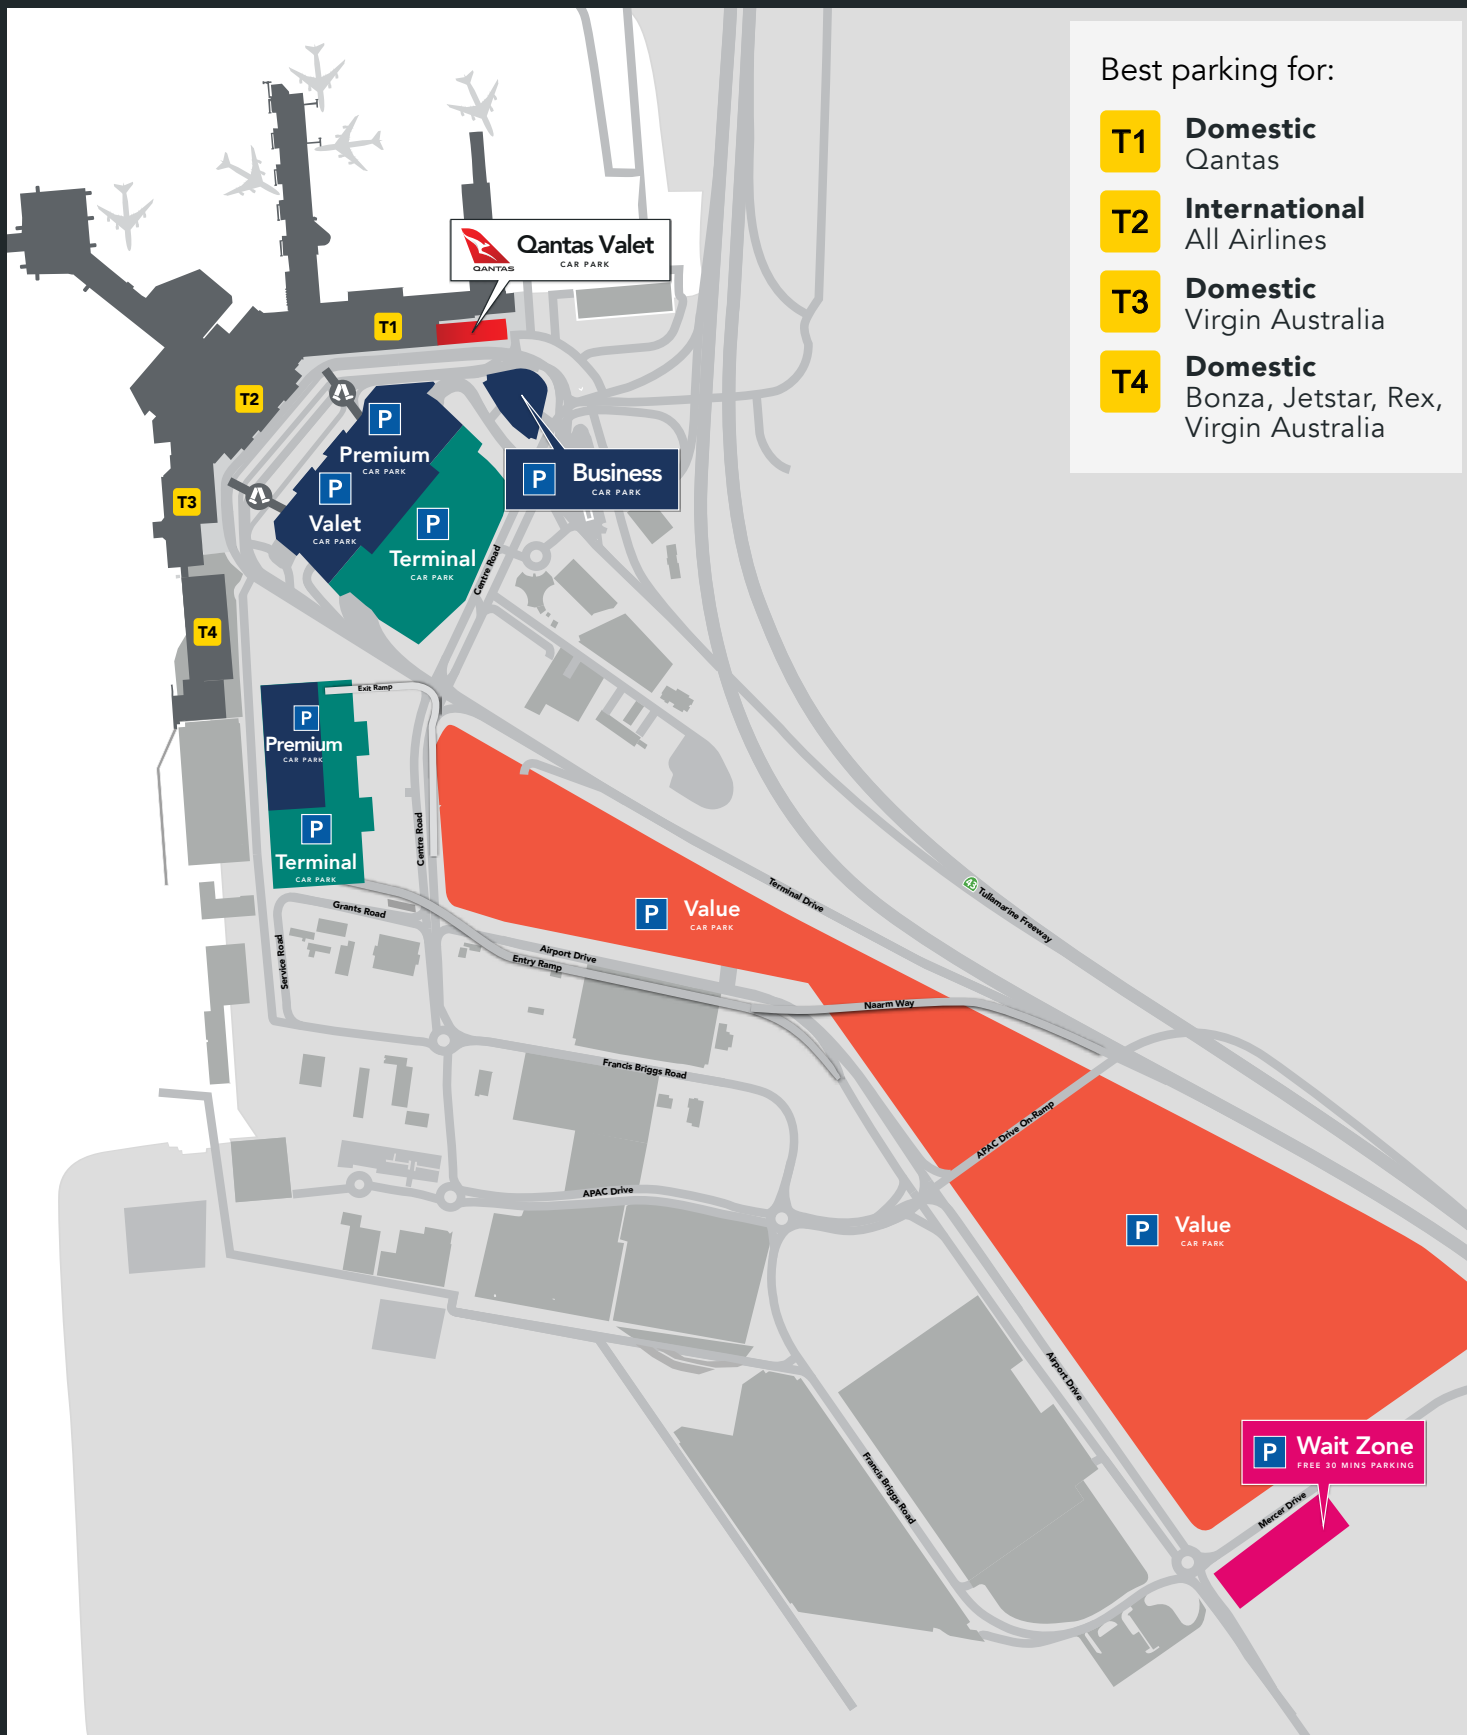

All Car Parks

All terminals

Best parking for:

- T1 Domestic**
Qantas
- T2 International**
All Airlines
- T3 Domestic**
Virgin Australia
- T4 Domestic**
Bonza, Jetstar, Rex, Virgin Australia

Terminal Car Park

Terminal 1, 2 and 3

Best parking for:

- T1** Domestic
Qantas
- T2** International
All Airlines
- T3** Domestic
Virgin Australia

Premium Car Park

Terminal 1, 2 and 3

Best parking for:

- T1** Domestic
Qantas
- T2** International
All Airlines
- T3** Domestic
Virgin Australia

Valet Car Park

Terminal 1, 2 and 3

Best parking for:

- T1** Domestic
Qantas
- T2** International
All Airlines
- T3** Domestic
Virgin Australia

Terminal Car Park

Terminal 4

Premium Car Park

Terminal 4

Best parking for:

- T3** Domestic
Virgin Australia
- T4** Domestic
Bonza, Jetstar, Rex,
Virgin Australia

Value Car Park

All Terminals

Best parking for:

- T1 Domestic**
Qantas
- T2 International**
All Airlines
- T3 Domestic**
Virgin Australia
- T4 Domestic**
Bonza, Jetstar, Rex,
Virgin Australia