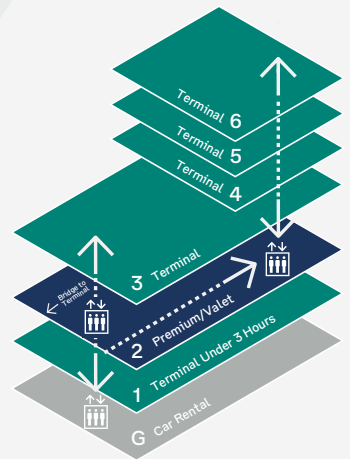

All Car Parks

All terminals

Best parking for:

- T1 Domestic**
Qantas
- T2 International**
All Airlines
- T3 Domestic**
Virgin Australia
- T4 Domestic**
Bonza, Jetstar, Rex, Virgin Australia

Terminal Car Park

Terminal 1, 2 and 3

Best parking for:

- T1** Domestic
Qantas
- T2** International
All Airlines
- T3** Domestic
Virgin Australia

Premium Car Park

Terminal 1, 2 and 3

Best parking for:

- T1** Domestic
Qantas
- T2** International
All Airlines
- T3** Domestic
Virgin Australia

Valet Car Park

Terminal 1, 2 and 3

Best parking for:

- T1** Domestic
Qantas
- T2** International
All Airlines
- T3** Domestic
Virgin Australia

Terminal Car Park

Terminal 4

Premium Car Park

Terminal 4