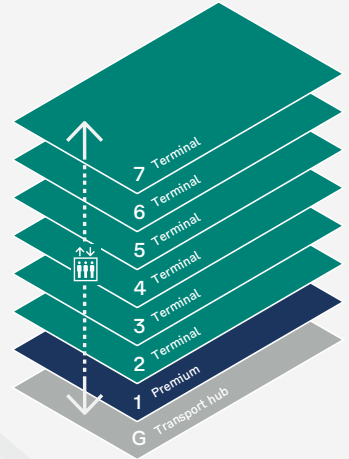

Premium Car Park

Terminal 4

Best parking for:

- **T3** Domestic
  Virgin Australia
- **T4** Domestic
  Bonza, Jetstar, Rex,
  Virgin Australia