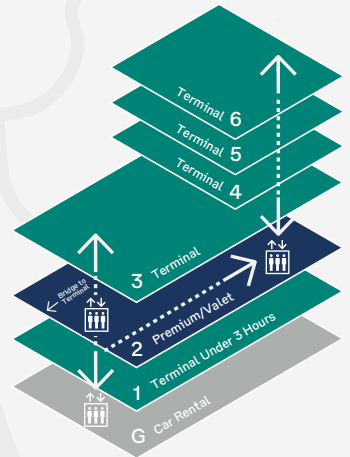

Terminal 1, 2 and 3

Best parking for:

- T1** Domestic
Qantas
- T2** International
All Airlines
- T3** Domestic
Virgin Australia

Premium Car Park

Terminal 1, 2 and 3

Best parking for:

- T1** Domestic
Qantas
- T2** International
All Airlines
- T3** Domestic
Virgin Australia

Valet Car Park

Terminal 1, 2 and 3

Best parking for:

- T1** Domestic
Qantas
- T2** International
All Airlines
- T3** Domestic
Virgin Australia

Terminal Car Park

Terminal 4

Premium Car Park

Terminal 4