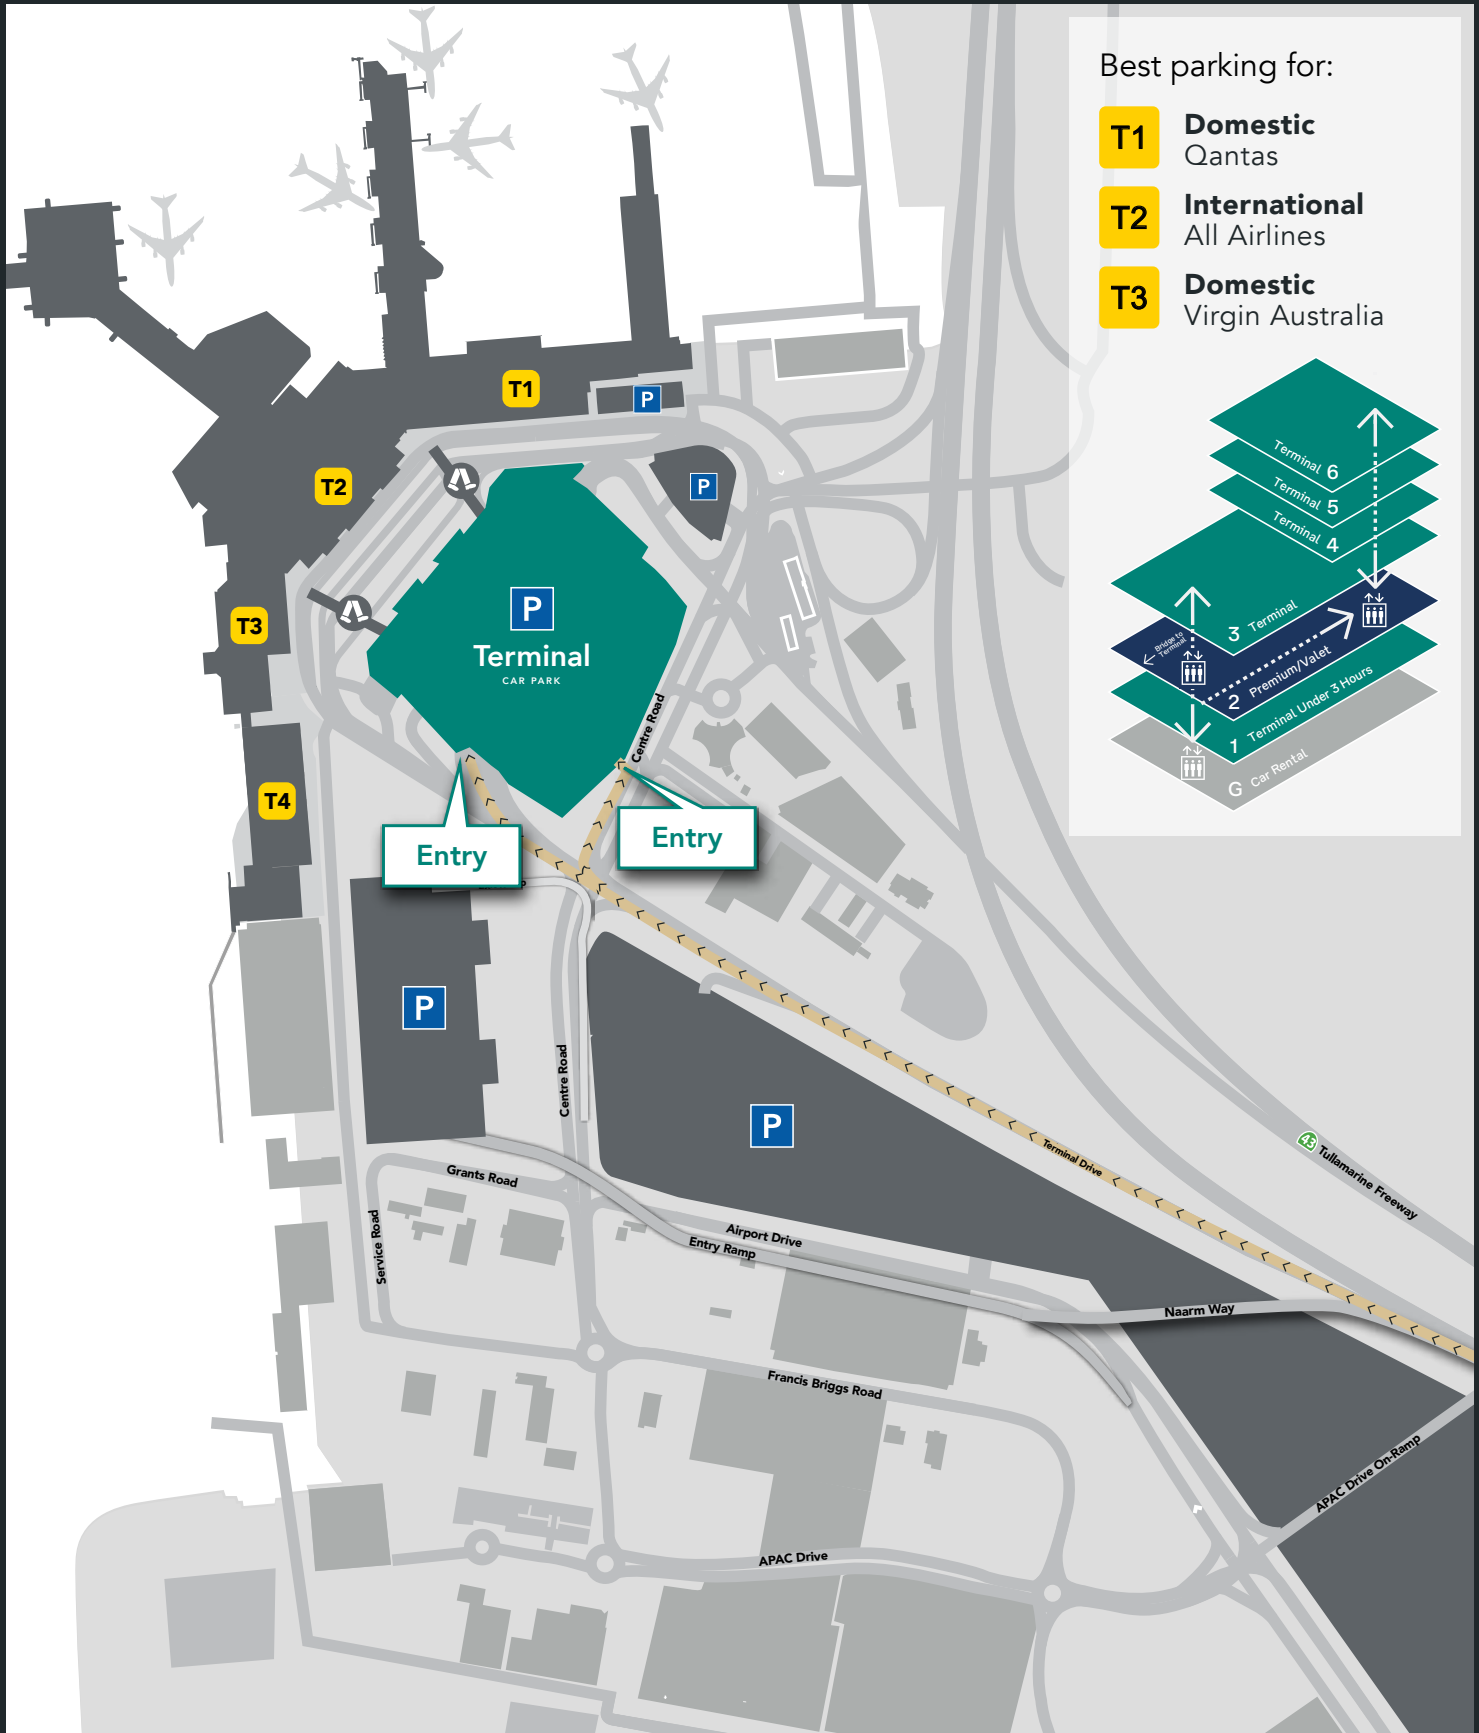

All Car Parks

All terminals

Best parking for:

- T1 Domestic**
Qantas
- T2 International**
All Airlines
- T3 Domestic**
Virgin Australia
- T4 Domestic**
Bonza, Jetstar, Rex, Virgin Australia

Terminal Car Park

Terminal 1, 2 and 3

Best parking for:

- T1** Domestic
Qantas
- T2** International
All Airlines
- T3** Domestic
Virgin Australia

Premium Car Park

Terminal 1, 2 and 3

Best parking for:

- T1** Domestic
Qantas
- T2** International
All Airlines
- T3** Domestic
Virgin Australia

Valet Car Park

Terminal 1, 2 and 3

Best parking for:

- T1** Domestic
Qantas
- T2** International
All Airlines
- T3** Domestic
Virgin Australia

Terminal Car Park

Terminal 4

Premium Car Park

Terminal 4

Best parking for:

- T3** Domestic
Virgin Australia
- T4** Domestic
Bonza, Jetstar, Rex,
Virgin Australia

Value Car Park

All Terminals

Best parking for:

- T1 Domestic**
Qantas
- T2 International**
All Airlines
- T3 Domestic**
Virgin Australia
- T4 Domestic**
Bonza, Jetstar, Rex,
Virgin Australia