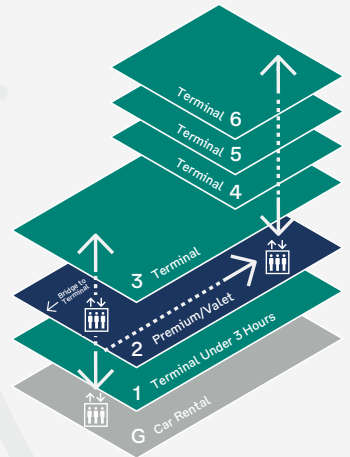

Terminal 1, 2 and 3

Best parking for:

- T1** Domestic
Qantas
- T2** International
All Airlines
- T3** Domestic
Virgin Australia

Premium Car Park

Terminal 1, 2 and 3

Best parking for:

- T1** Domestic
Qantas
- T2** International
All Airlines
- T3** Domestic
Virgin Australia

Valet Car Park

Terminal 1, 2 and 3

Best parking for:

- T1** Domestic
Qantas
- T2** International
All Airlines
- T3** Domestic
Virgin Australia

Terminal Car Park

Terminal 4

Premium Car Park

Terminal 4