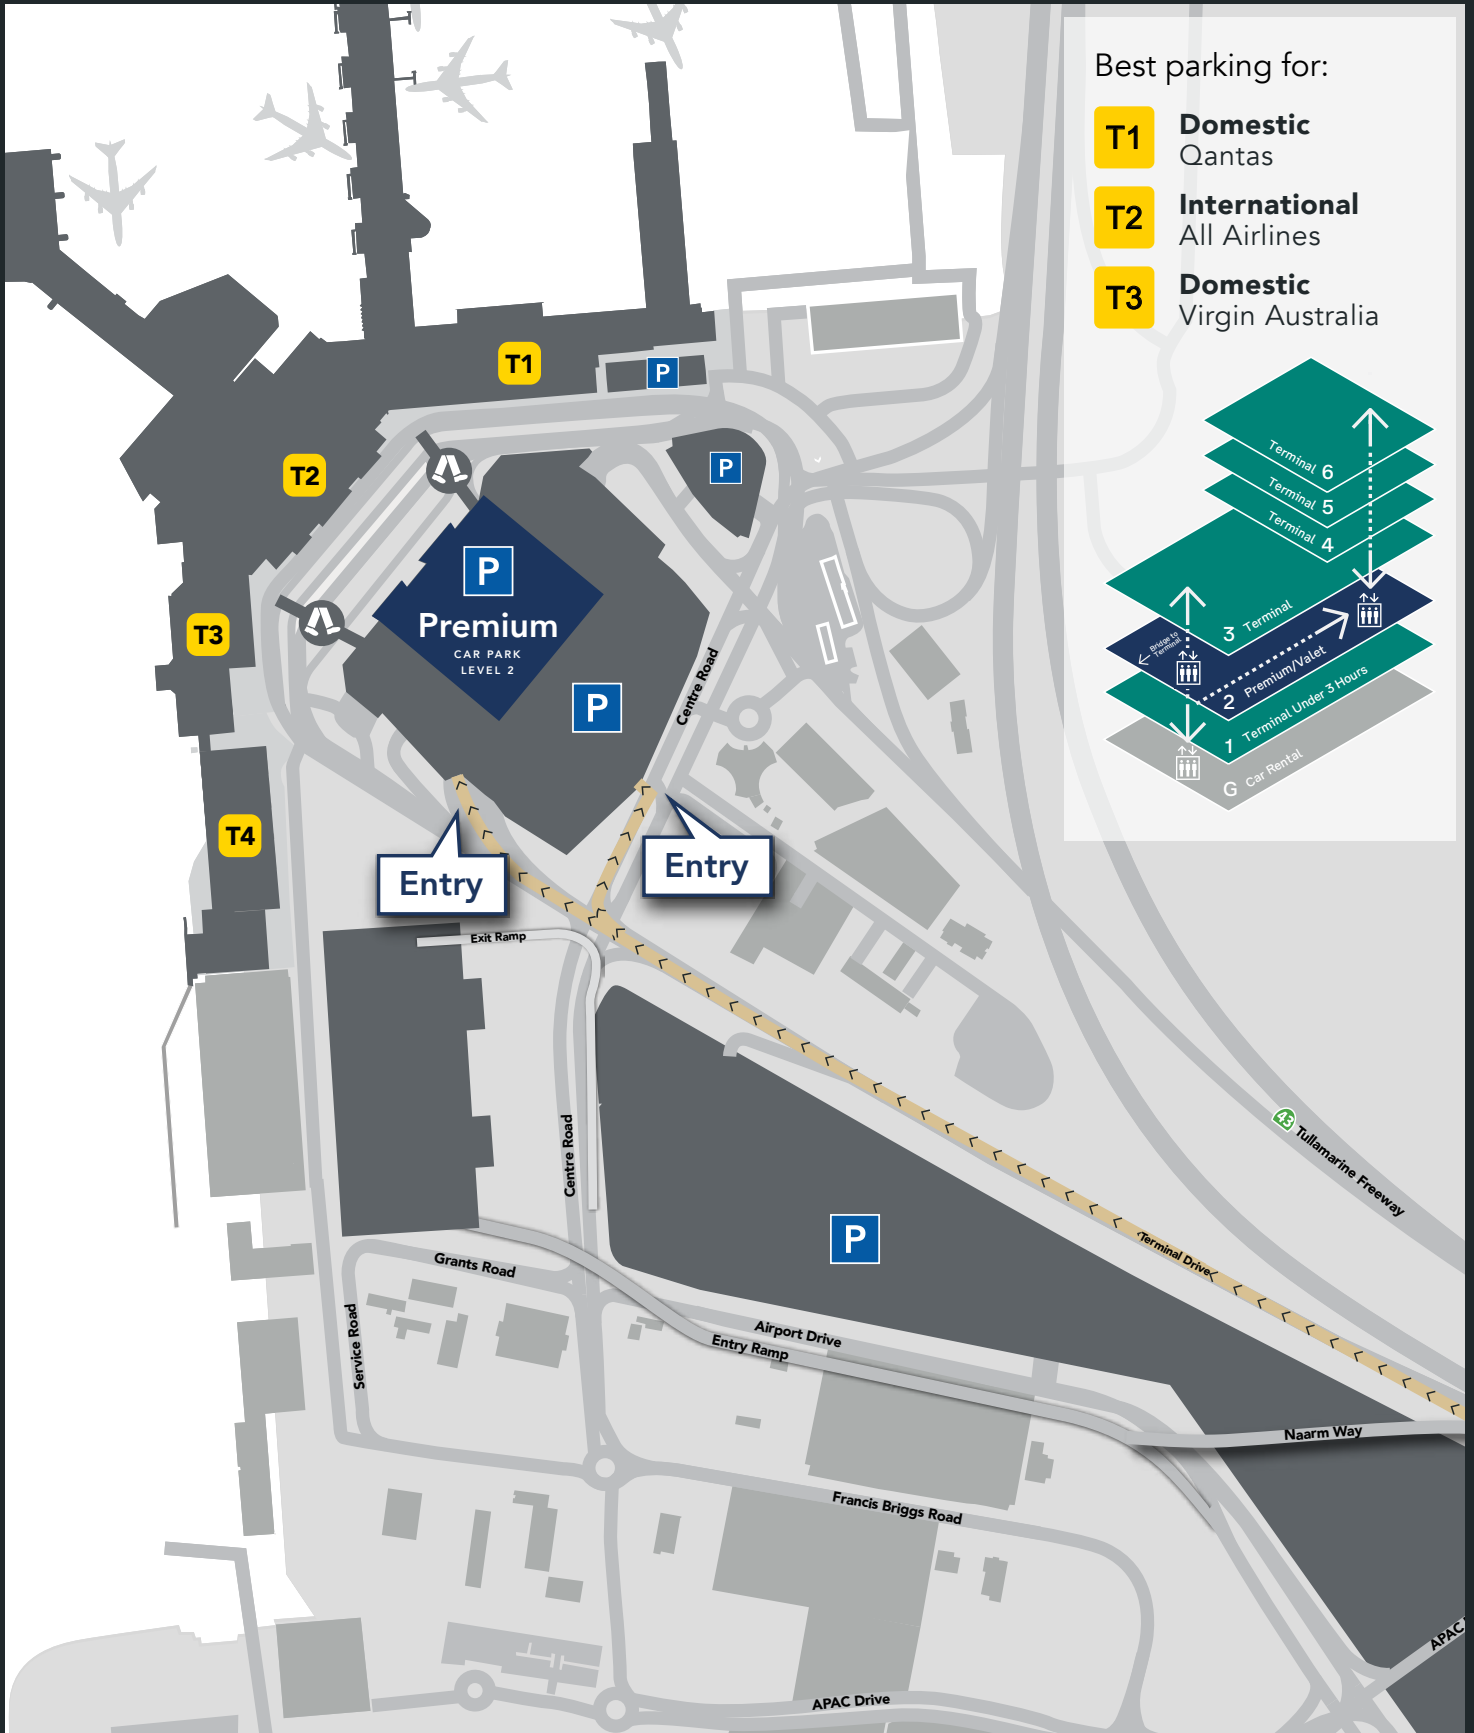

All Car Parks

All terminals

Best parking for:

- T1 Domestic**
Qantas
- T2 International**
All Airlines
- T3 Domestic**
Virgin Australia
- T4 Domestic**
Bonza, Jetstar, Rex, Virgin Australia

Terminal Car Park

Terminal 1, 2 and 3

Best parking for:

- T1** Domestic
Qantas
- T2** International
All Airlines
- T3** Domestic
Virgin Australia

Premium Car Park

Terminal 1, 2 and 3

Best parking for:

- T1** Domestic
Qantas
- T2** International
All Airlines
- T3** Domestic
Virgin Australia

Valet Car Park

Terminal 1, 2 and 3

Best parking for:

- T1** Domestic
Qantas
- T2** International
All Airlines
- T3** Domestic
Virgin Australia

Terminal Car Park

Terminal 4

Premium Car Park

Terminal 4

Best parking for:

- T3** Domestic
Virgin Australia
- T4** Domestic
Bonza, Jetstar, Rex,
Virgin Australia

Value Car Park

All Terminals

Best parking for:

- T1 Domestic**
Qantas
- T2 International**
All Airlines
- T3 Domestic**
Virgin Australia
- T4 Domestic**
Bonza, Jetstar, Rex,
Virgin Australia