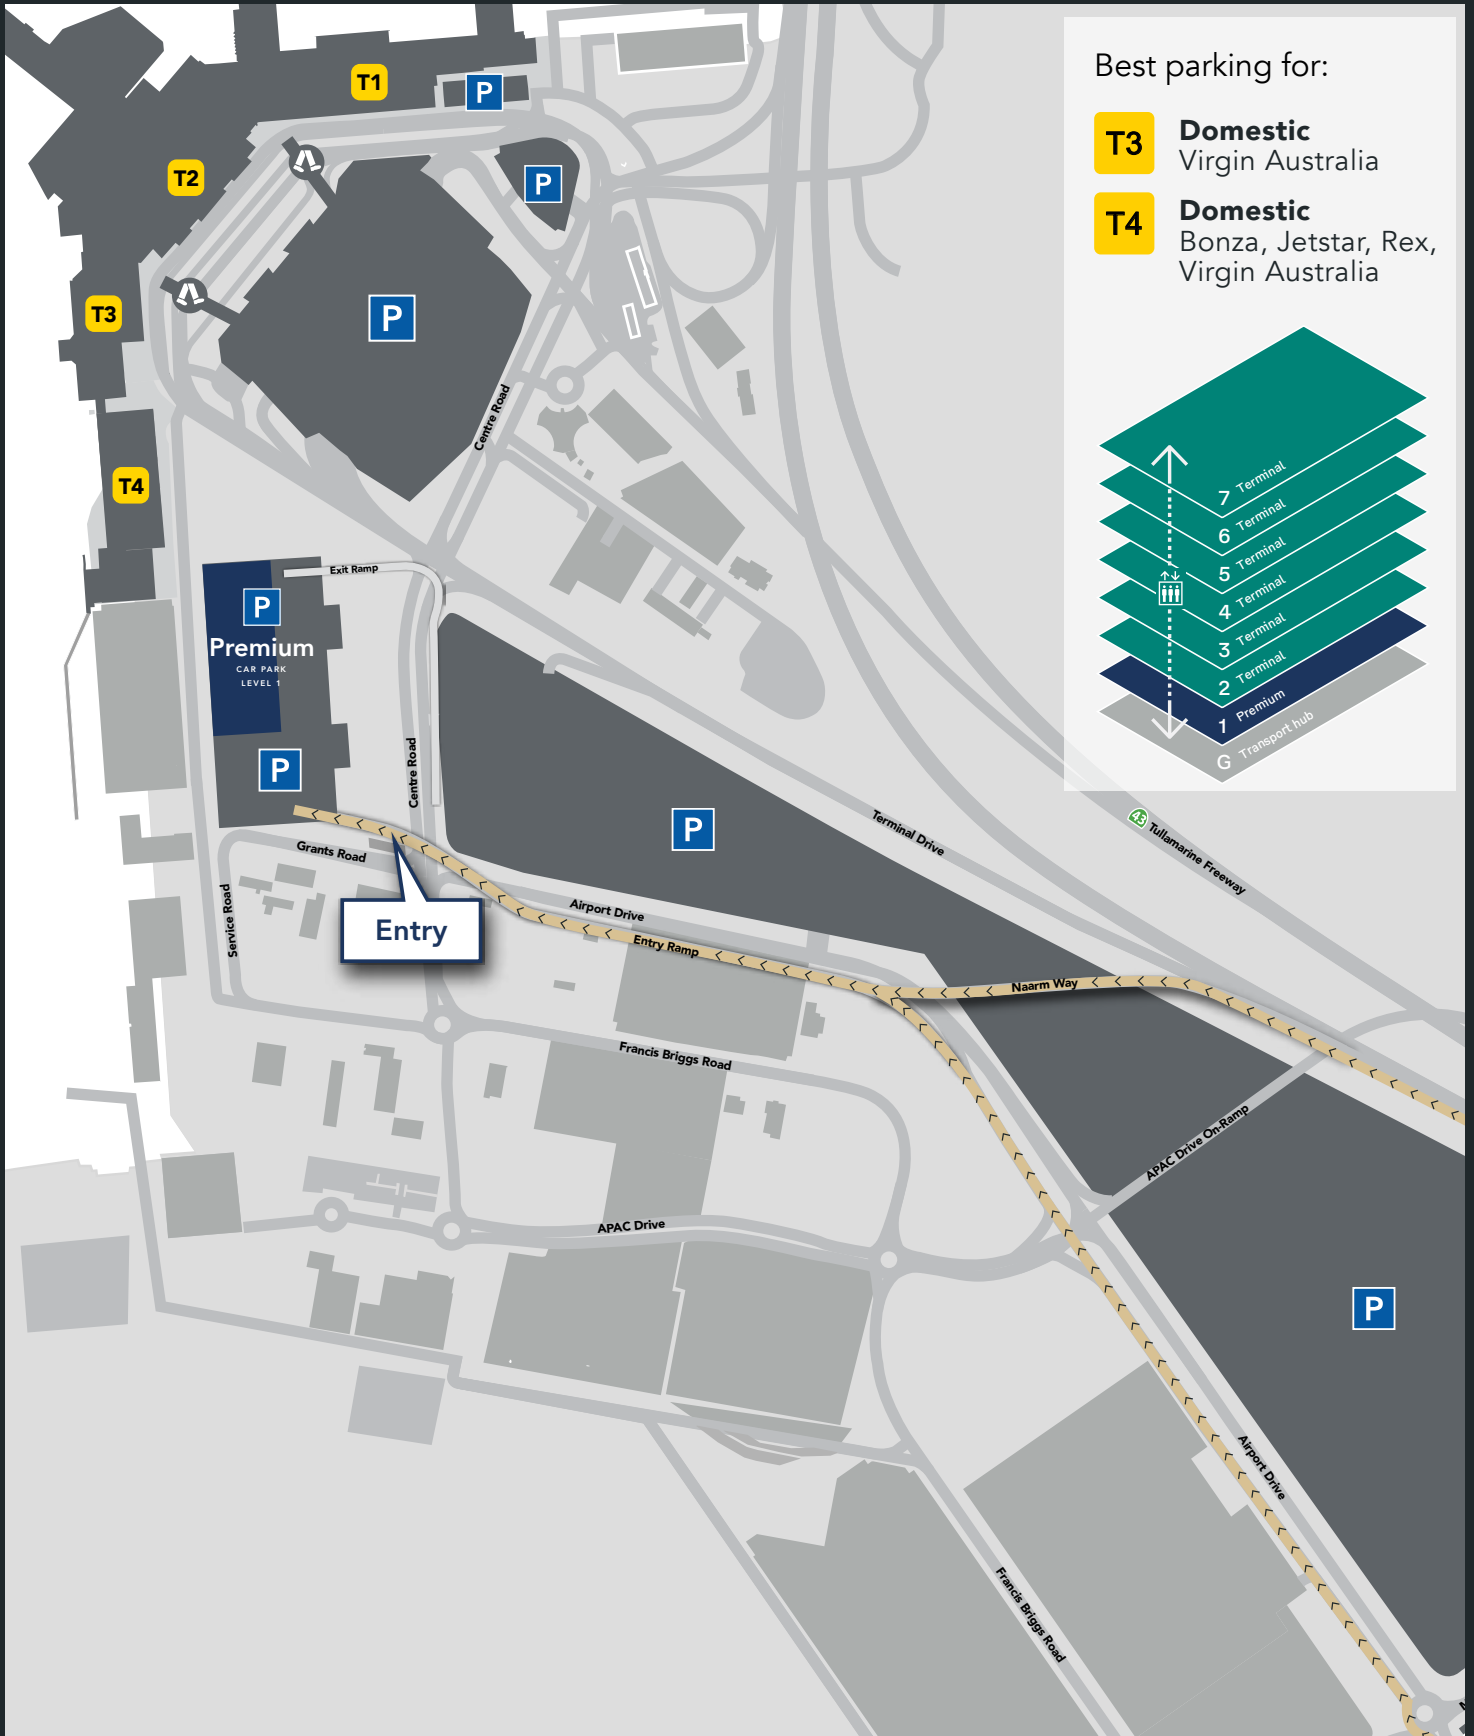

All Car Parks

All terminals

Best parking for:

- T1 Domestic**
Qantas
- T2 International**
All Airlines
- T3 Domestic**
Virgin Australia
- T4 Domestic**
Bonza, Jetstar, Rex, Virgin Australia

Terminal Car Park

Terminal 1, 2 and 3

Best parking for:

- T1** Domestic
Qantas
- T2** International
All Airlines
- T3** Domestic
Virgin Australia

Premium Car Park

Terminal 1, 2 and 3

Best parking for:

- T1** Domestic
Qantas
- T2** International
All Airlines
- T3** Domestic
Virgin Australia

Valet Car Park

Terminal 1, 2 and 3

Best parking for:

- T1** Domestic
Qantas
- T2** International
All Airlines
- T3** Domestic
Virgin Australia

Terminal Car Park

Terminal 4

Premium Car Park

Terminal 4

Best parking for:

- T3** Domestic
Virgin Australia
- T4** Domestic
Bonza, Jetstar, Rex,
Virgin Australia

Value Car Park

All Terminals

Best parking for:

- T1 Domestic**
Qantas
- T2 International**
All Airlines
- T3 Domestic**
Virgin Australia
- T4 Domestic**
Bonza, Jetstar, Rex,
Virgin Australia