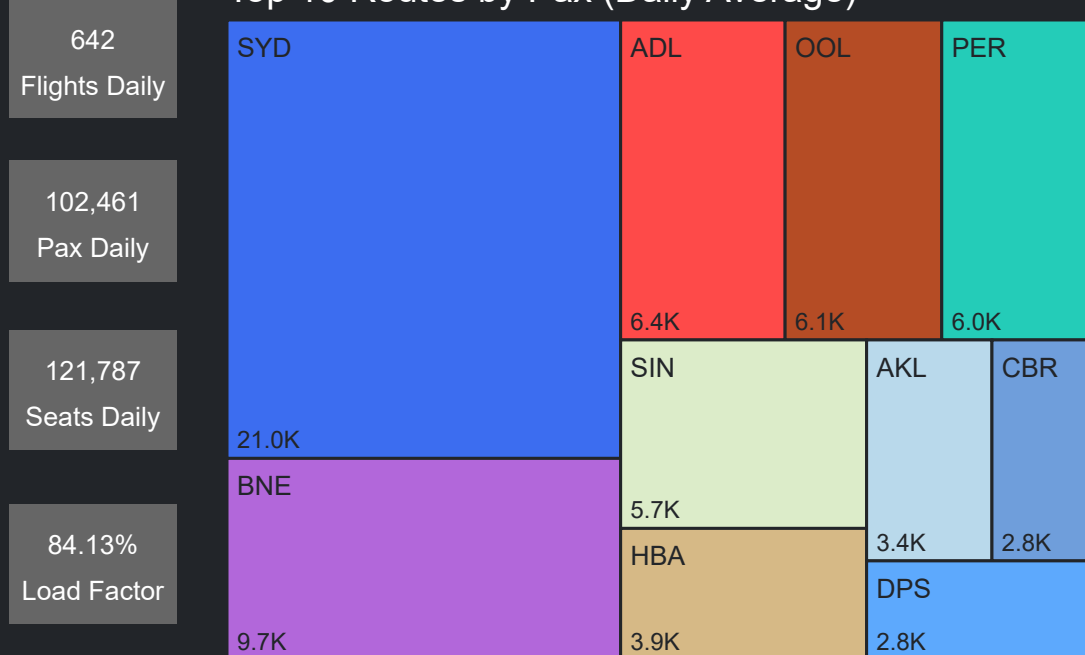

# Airport Operations Plan - All Terminals

## Rolling Hour Pax (Daily Average)

## Top 10 Routes by Pax (Daily Average)