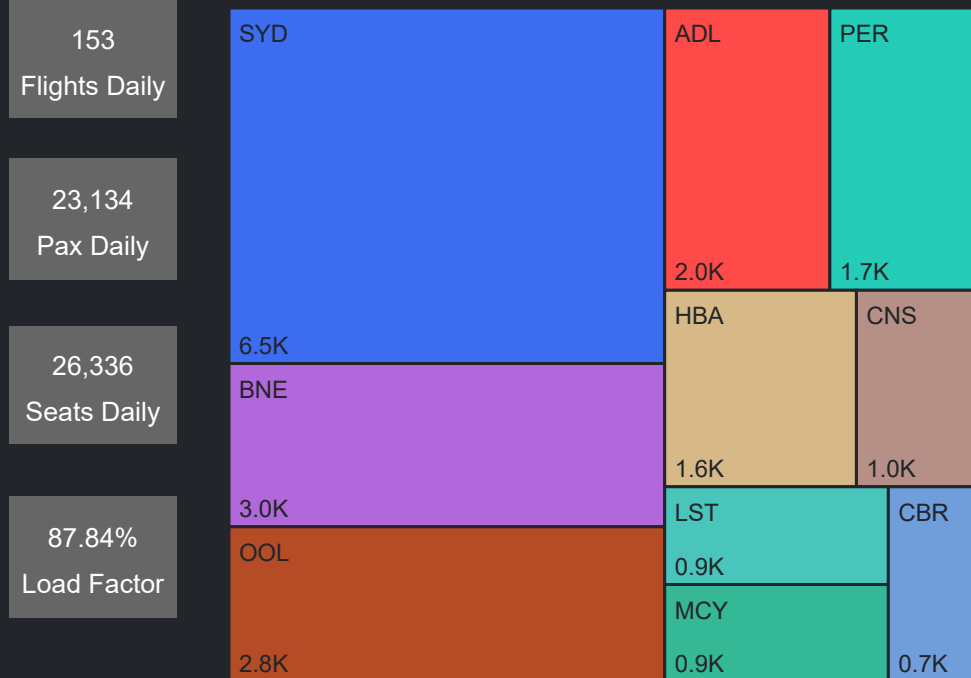

Top 10 Routes by Pax (Daily Average)

153
Flights Daily

23,134
Pax Daily

26,336
Seats Daily

87.84%
Load Factor