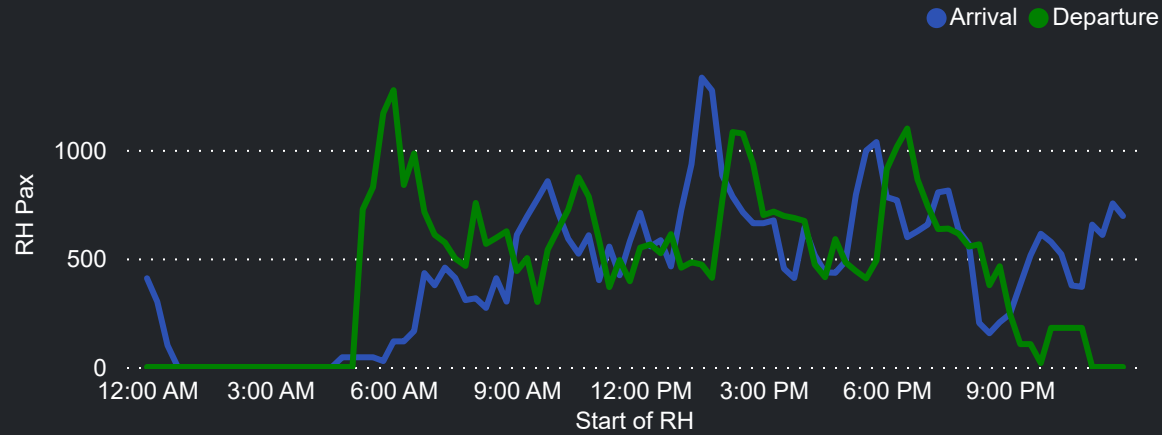

Pax Heat Map

Airport Operations Plan - Terminal 4

Rolling Hour Pax (Daily Average)