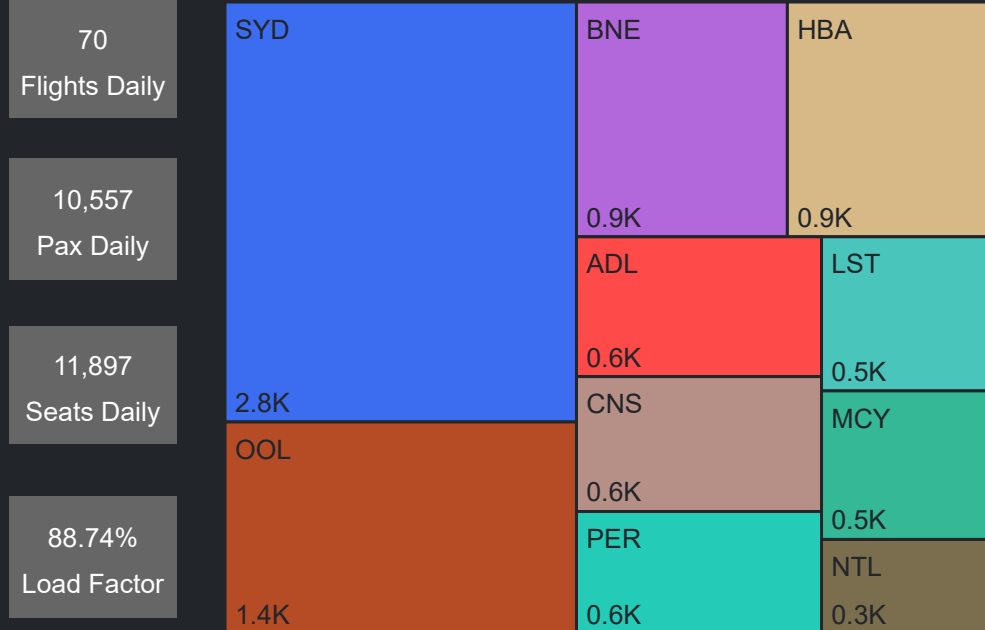

Top 10 Routes by Pax (Daily Average)