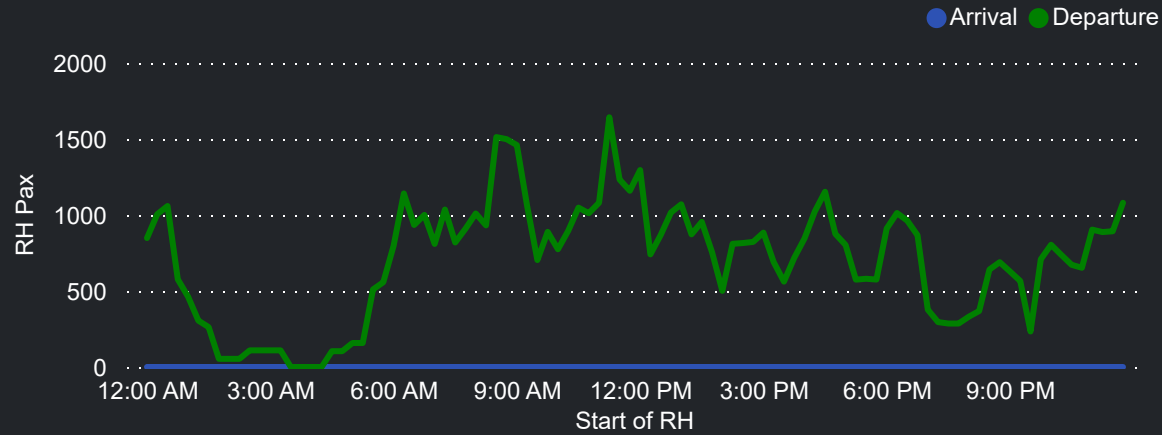

Airport Operations Plan - Terminal 2 Departures

Rolling Hour Pax (Daily Average)

Pax Heat Map

Month	Week	M	Tu	W	Th	F	Sa	Su	M	Tu	W	Th	F	Sa	Su	
Sep 2024	35							01								16,053
	36	02	03	04	05	06	07	08	15,704	14,473	14,786	15,003	17,370	16,692	16,566	
	37	09	10	11	12	13	14	15	15,771	14,429	15,223	14,929	17,749	17,277	16,868	
	38	16	17	18	19	20	21	22	16,504	15,312	16,075	15,946	18,939	18,298	17,655	
	39	23	24	25	26	27	28	29	17,070	15,488	15,458	13,716	15,271	14,629	15,525	
40	30								15,111							
Oct 2024	40		01	02	03	04	05	06		13,887	13,671	13,645	14,771	14,736	14,365	
	41	07	08	09	10	11	12	13	15,204	13,665	14,082	13,504	15,755	16,113	15,502	
	42	14	15	16	17	18	19	20	14,760	13,567	13,415	12,751	14,253	15,106	15,392	
	43	21	22	23	24	25	26	27	14,569	12,434	13,995	12,909	15,116	14,676	16,175	
	44	28	29	30	31					14,893	13,886	15,139	14,608			
Nov 2024	44					01	02	03						16,530	16,305	15,699
	45	04	05	06	07	08	09	10	15,239	14,274	15,406	15,405	17,947	16,746	15,932	
	46	11	12	13	14	15	16	17	14,746	13,974	14,694	14,425	17,329	16,410	16,315	
	47	18	19	20	21	22	23	24	15,927	15,695	16,629	16,584	18,169	16,982	17,702	
	48	25	26	27	28	29	30	16,931	15,059	16,142	16,557	18,491	17,602			
Dec 2024	48							01							19,245	
	49	02	03	04	05	06	07	08	18,008	16,700	18,737	18,731	19,598	18,281	19,106	
	50	09	10	11	12	13	14	15	17,440	17,087	18,621	18,922	20,453	19,842	19,490	
	51	16	17	18	19	20	21	22	19,161	18,020	19,136	19,920	21,866	21,726	20,709	
	52	23	24	25	26	27	28	29	21,137	18,861	21,349	21,334	23,223	22,219	20,760	
53	30	31						21,233	19,469							
Jan 2025	1			01	02	03	04	05			21,487	20,748	21,743	20,779	19,328	
	2	06	07	08	09	10	11	12	20,120	19,001	20,507	19,810	20,573	20,574	19,227	
	3	13	14	15	16	17	18	19	18,736	17,405	19,296	18,270	18,875	18,060	17,419	
	4	20	21	22	23	24	25	26	17,607	15,843	16,660	16,368	17,178	17,781	16,561	
	5	27	28	29	30	31				15,018	13,432	15,321	15,930	16,261		

Top 10 Routes by Pax (Daily Average)

SIN	DPS	HKG	KUL
2.8K	1.4K	0.9K	0.8K
AKL	DXB	SGN	DOH
1.7K	0.7K	0.7K	0.6K
	BKK	CHC	
	0.7K		

- 78 Flights Daily
- 16,919 Pax Daily
- 20,888 Seats Daily
- 81.00% Load Factor