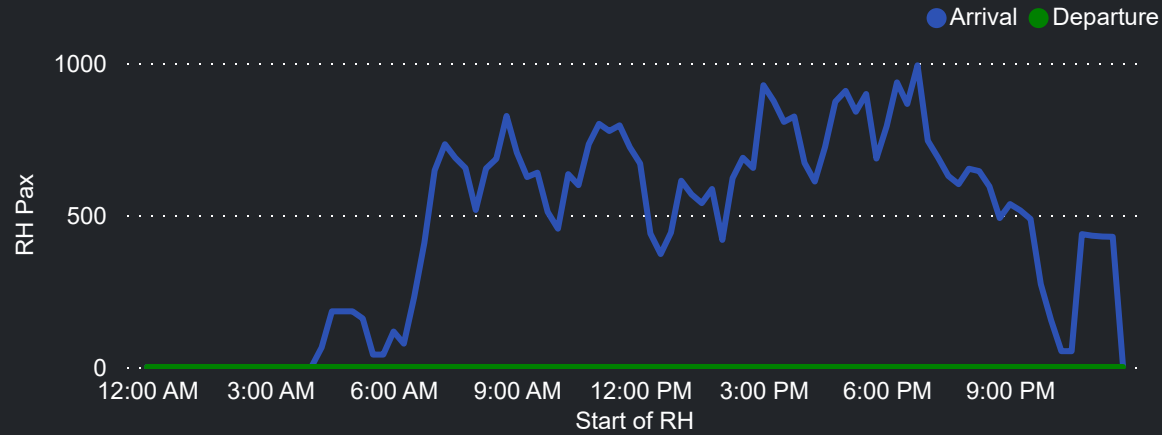

Airport Operations Plan - Terminal 1 Arrivals

Rolling Hour Pax (Daily Average)

Pax Heat Map

Month	Week	M	Tu	W	Th	F	Sa	Su	M	Tu	W	Th	F	Sa	Su	
Sep 2024	35							01								10,304
	36	02	03	04	05	06	07	08	11,204	10,638	10,988	11,813	11,899	7,161	8,937	
	37	09	10	11	12	13	14	15	10,147	9,759	10,470	13,175	13,889	7,049	9,938	
	38	16	17	18	19	20	21	22	10,090	10,166	10,325	12,333	12,591	7,077	9,454	
	39	23	24	25	26	27	28	29	10,092	9,778	11,622	15,148	15,010	9,517	10,946	
40	30								12,814							
Oct 2024	40		01	02	03	04	05	06		12,338	12,933	14,789	14,539	9,352	11,956	
	41	07	08	09	10	11	12	13	12,727	12,104	11,861	13,973	13,778	7,934	10,263	
	42	14	15	16	17	18	19	20	10,820	9,771	10,874	13,335	13,354	7,485	10,201	
	43	21	22	23	24	25	26	27	11,696	10,448	11,617	13,260	13,875	7,829	10,027	
	44	28	29	30	31					12,001	11,947	12,434	13,279			
Nov 2024	44					01	02	03						12,841	7,582	10,631
	45	04	05	06	07	08	09	10	12,084	10,597	12,557	12,812	13,004	7,133	8,617	
	46	11	12	13	14	15	16	17	10,521	11,445	13,113	13,434	13,698	8,043	10,472	
	47	18	19	20	21	22	23	24	12,089	11,745	12,830	13,412	13,509	8,270	10,369	
	48	25	26	27	28	29	30	12,833	12,724	14,279	15,242	14,625	8,879			
Dec 2024	48							01							10,904	
	49	02	03	04	05	06	07	08	12,682	12,475	13,789	14,761	14,245	8,543	10,855	
	50	09	10	11	12	13	14	15	12,236	11,583	13,158	13,433	13,950	8,401	9,973	
	51	16	17	18	19	20	21	22	11,176	10,826	10,466	11,310	11,413	8,062	8,669	
	52	23	24	25	26	27	28	29	9,855	9,708	10,359	10,036	11,190	8,098	7,506	
53	30	31						8,634	9,651							
Jan 2025	1			01	02	03	04	05			10,171	9,343	9,297	7,125	7,214	
	2	06	07	08	09	10	11	12	9,238	9,959	10,367	9,792	9,660	7,347	9,249	
	3	13	14	15	16	17	18	19	10,207	8,081	8,718	9,144	10,495	7,643	9,207	
	4	20	21	22	23	24	25	26	10,303	9,456	10,271	11,336	11,736	7,245	8,960	
	5	27	28	29	30	31				11,497	10,392	12,457	13,069	10,408