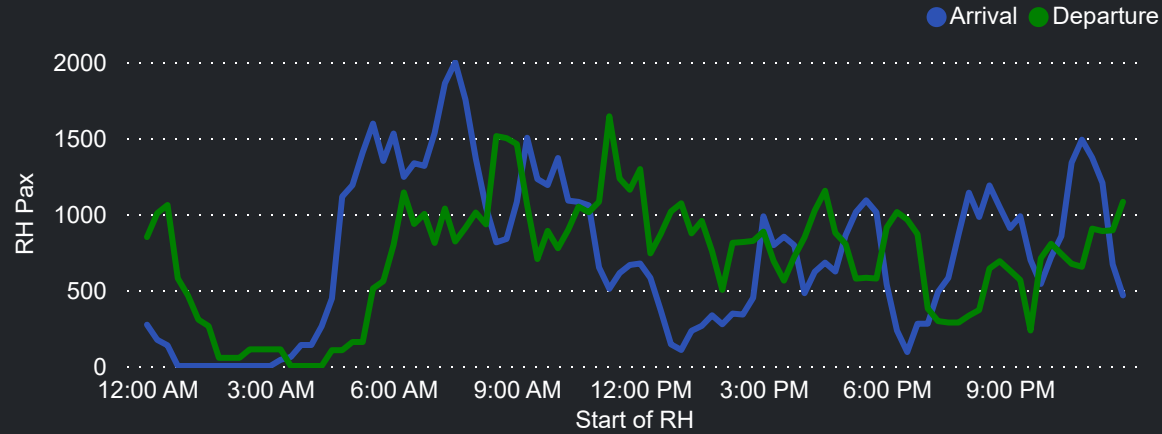

Pax Heat Map

Airport Operations Plan - Terminal 2

Rolling Hour Pax (Daily Average)