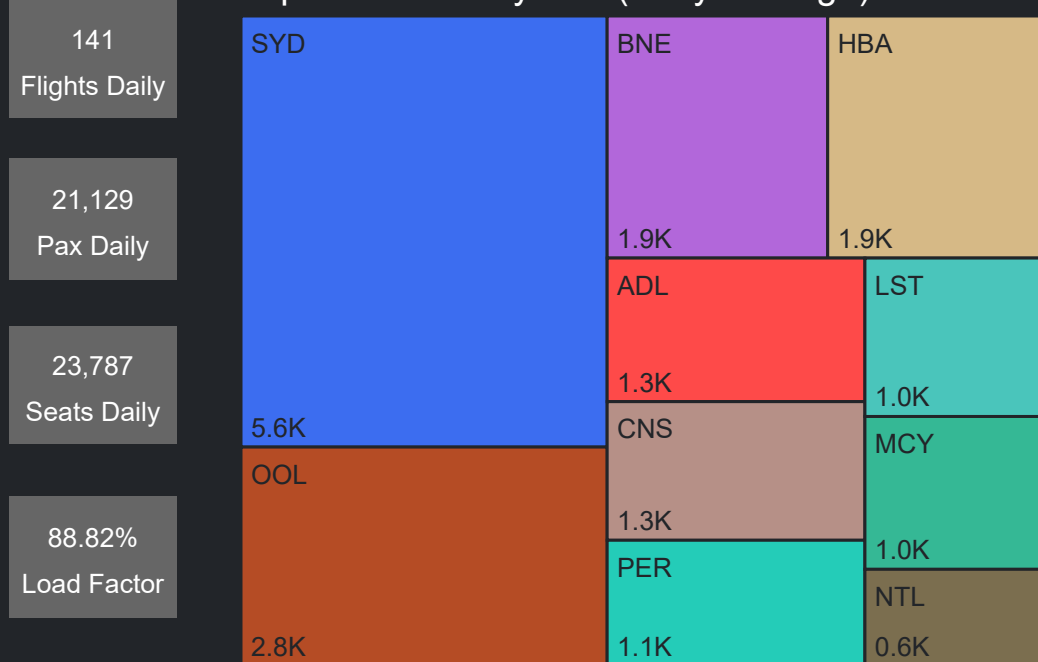

Top 10 Routes by Pax (Daily Average)