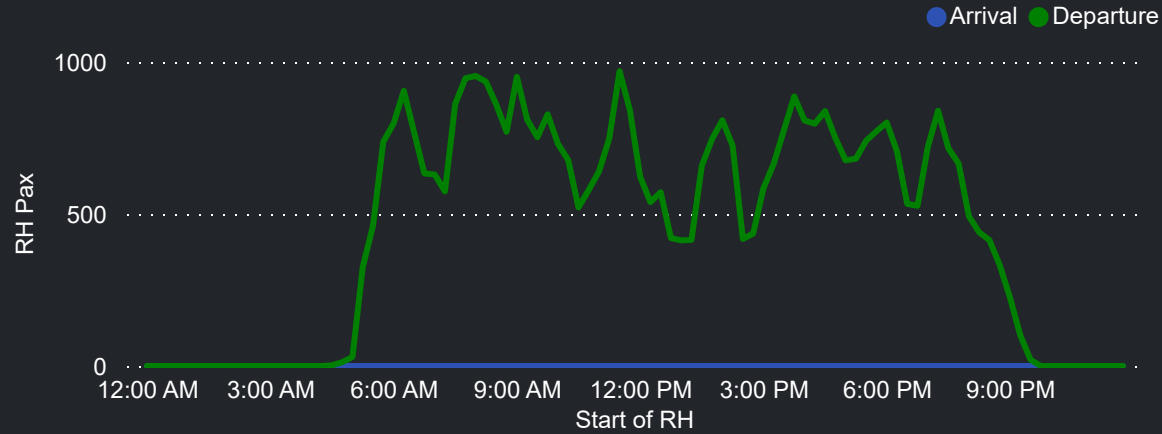

Pax Heat Map

Airport Operations Plan - Terminal 1 Departures

Rolling Hour Pax (Daily Average)