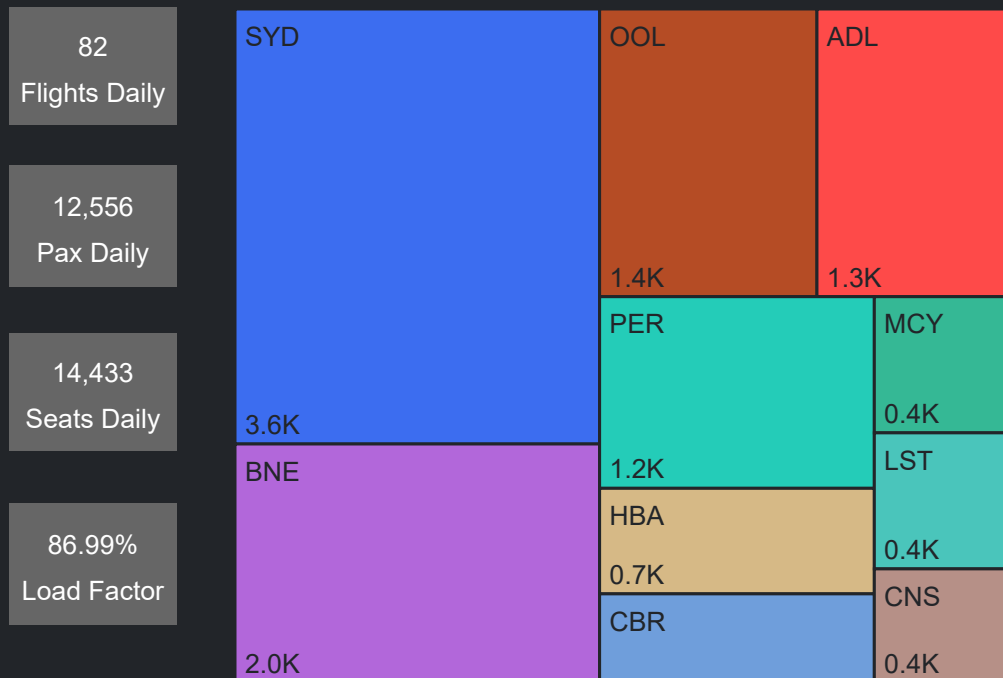

Top 10 Routes by Pax (Daily Average)

Month	Week	M	Tu	W	Th	F	Sa	Su	M	Tu	W	Th	F	Sa	Su	
Sep 2024	35							01								11,415
	36	02	03	04	05	06	07	08	12,500	10,601	10,077	12,601	13,658	8,543	11,018	
	37	09	10	11	12	13	14	15	12,005	10,484	10,977	13,693	14,923	9,005	12,171	
	38	16	17	18	19	20	21	22	11,675	10,552	10,678	13,496	14,402	8,436	12,811	
	39	23	24	25	26	27	28	29	12,460	11,019	11,628	14,790	15,867	10,914	14,220	
40	30							15,208								
Oct 2024	40		01	02	03	04	05	06		13,216	13,704	14,831	15,820	10,799	14,255	
	41	07	08	09	10	11	12	13	14,359	13,085	11,214	13,599	14,196	9,595	12,620	
	42	14	15	16	17	18	19	20	10,526	10,418	10,844	12,039	13,578	10,178	12,347	
	43	21	22	23	24	25	26	27	12,331	10,900	11,627	13,215	14,674	9,828	12,938	
	44	28	29	30	31				12,909	12,106	12,005	14,437				
Nov 2024	44					01	02	03						16,161	10,222	11,702
	45	04	05	06	07	08	09	10	12,146	11,705	12,421	13,873	16,074	9,908	12,057	
	46	11	12	13	14	15	16	17	13,540	13,118	12,815	15,061	16,449	10,656	14,112	
	47	18	19	20	21	22	23	24	14,936	12,768	12,850	15,260	16,584	10,956	14,176	
	48	25	26	27	28	29	30	14,711	13,462	13,821	15,973	17,097	11,274			
Dec 2024	48							01							13,951	
	49	02	03	04	05	06	07	08	14,166	12,547	12,968	15,645	16,549	10,895	13,464	
	50	09	10	11	12	13	14	15	13,600	11,886	11,983	14,531	15,657	10,571	12,692	
	51	16	17	18	19	20	21	22	14,122	13,028	11,969	13,476	14,722	11,036	11,953	
	52	23	24	25	26	27	28	29	11,179	11,924	9,950	13,012	12,940	10,466	10,164	
53	30	31						10,706	12,169							
Jan 2025	1			01	02	03	04	05			12,182	12,349	12,044	9,990	10,116	
	2	06	07	08	09	10	11	12	12,602	12,752	12,718	12,820	13,158	10,586	12,841	
	3	13	14	15	16	17	18	19	13,729	10,786	10,129	11,936	13,055	10,637	12,909	
	4	20	21	22	23	24	25	26	13,180	11,966	11,923	13,918	15,306	10,380	10,932	
	5	27	28	29	30	31			11,346	9,904	10,107	12,186	12,785