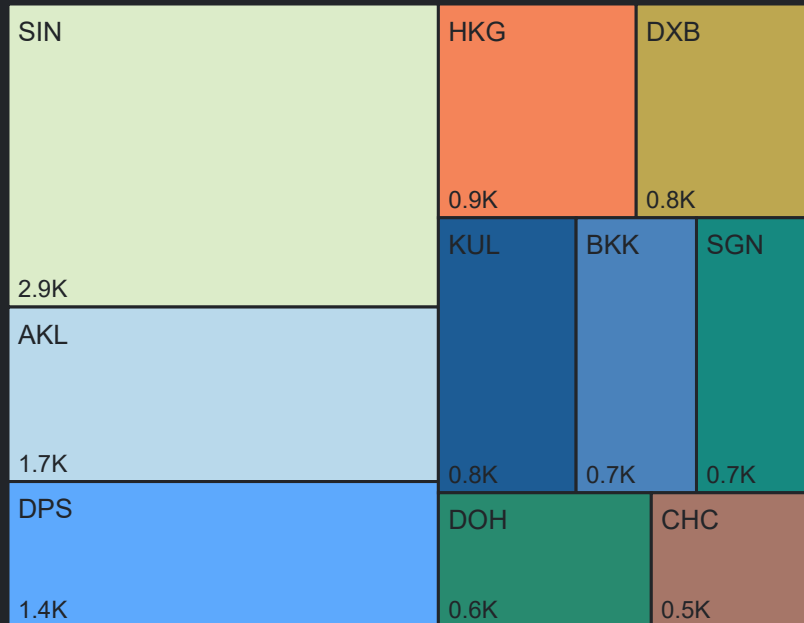

Top 10 Routes by Pax (Daily Average)

78
Flights Daily

17,453
Pax Daily

20,895
Seats Daily

83.53%
Load Factor