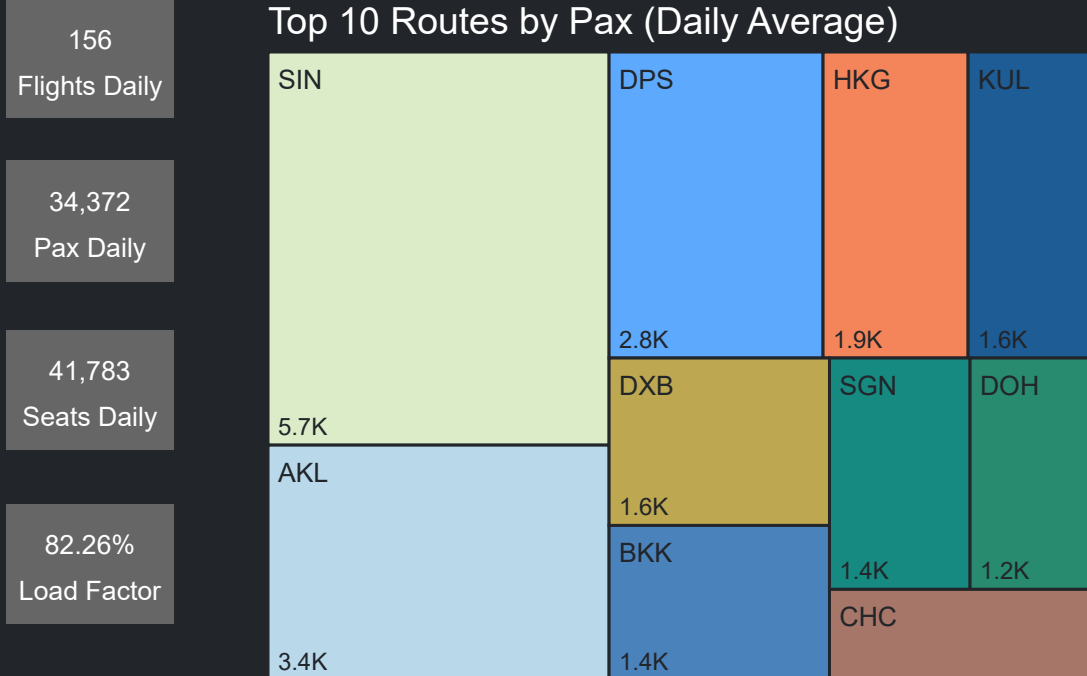

Top 10 Routes by Pax (Daily Average)