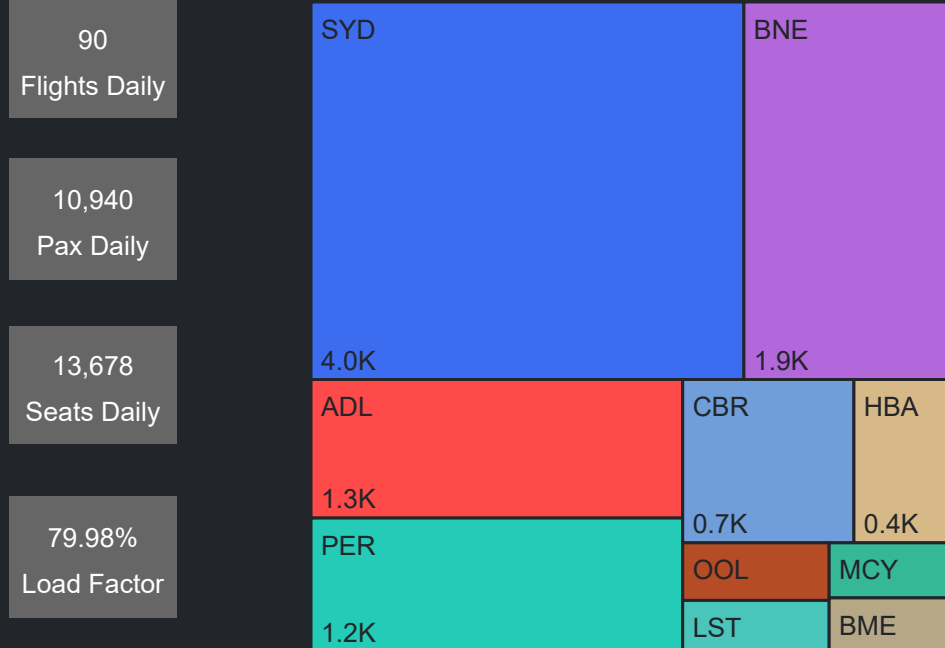

## Top 10 Routes by Pax (Daily Average)

181  
Flights Daily

21,827  
Pax Daily

27,345  
Seats Daily

79.82%  
Load Factor

# Airport Operations Plan - Terminal 1 Arrivals

## Top 10 Routes by Pax (Daily Average)

90  
Flights Daily

10,940  
Pax Daily

13,678  
Seats Daily

79.98%  
Load Factor