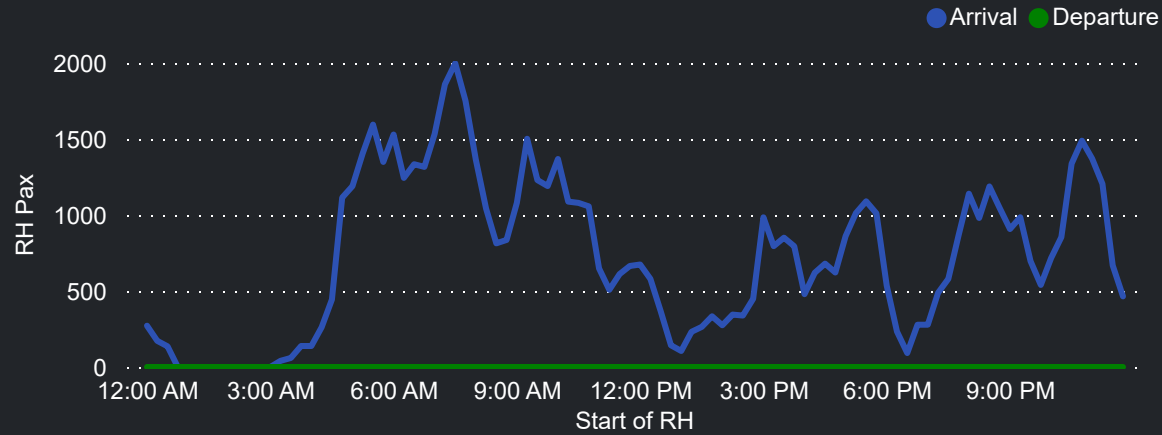

Airport Operations Plan - Terminal 2 Arrivals

Rolling Hour Pax (Daily Average)

Pax Heat Map

Month	Week	M	Tu	W	Th	F	Sa	Su	M	Tu	W	Th	F	Sa	Su	
Sep 2024	35							01								16,616
	36	02	03	04	05	06	07	08	14,318	13,622	14,021	14,466	15,620	15,935	16,806	
	37	09	10	11	12	13	14	15	14,104	13,639	13,586	14,416	14,432	16,130	16,540	
	38	16	17	18	19	20	21	22	15,194	14,499	14,281	15,448	15,983	17,596	18,054	
	39	23	24	25	26	27	28	29	15,809	16,624	16,033	18,383	18,861	19,648	20,166	
40	30								18,174							
Oct 2024	40		01	02	03	04	05	06		18,230	17,121	18,288	18,083	19,785	19,190	
	41	07	08	09	10	11	12	13	18,138	17,629	16,884	17,017	17,732	18,439	18,973	
	42	14	15	16	17	18	19	20	16,672	16,487	16,414	16,437	17,065	17,769	18,712	
	43	21	22	23	24	25	26	27	16,407	15,743	16,525	15,929	17,519	17,994	17,536	
	44	28	29	30	31					17,299	16,651	17,279	17,017			
Nov 2024	44					01	02	03						18,374	17,557	16,746
	45	04	05	06	07	08	09	10	16,082	15,341	15,960	15,534	17,033	17,263	16,012	
	46	11	12	13	14	15	16	17	15,787	15,412	16,089	14,781	17,125	17,976	17,004	
	47	18	19	20	21	22	23	24	16,481	14,620	15,898	15,584	17,142	17,125	17,204	
	48	25	26	27	28	29	30	16,373	14,948	15,734	15,147	16,893	17,213			
Dec 2024	48							01							17,063	
	49	02	03	04	05	06	07	08	15,625	14,705	16,622	16,456	18,474	17,360	17,512	
	50	09	10	11	12	13	14	15	15,531	14,846	16,330	15,910	17,314	18,342	18,762	
	51	16	17	18	19	20	21	22	17,288	15,961	16,179	16,800	17,495	19,022	18,740	
	52	23	24	25	26	27	28	29	17,495	16,237	17,160	18,057	18,980	19,424	17,990	
53	30	31						14,869	14,741							
Jan 2025	1			01	02	03	04	05			15,963	17,515	18,034	19,162	19,014	
	2	06	07	08	09	10	11	12	19,129	17,481	18,916	20,614	20,400	21,512	21,303	
	3	13	14	15	16	17	18	19	20,904	20,078	20,393	21,658	21,164	22,035	21,826	
	4	20	21	22	23	24	25	26	21,572	20,847	20,765	21,881	21,224	22,414	21,895	
	5	27	28	29	30	31				21,165	20,522	20,578	21,586	21,096