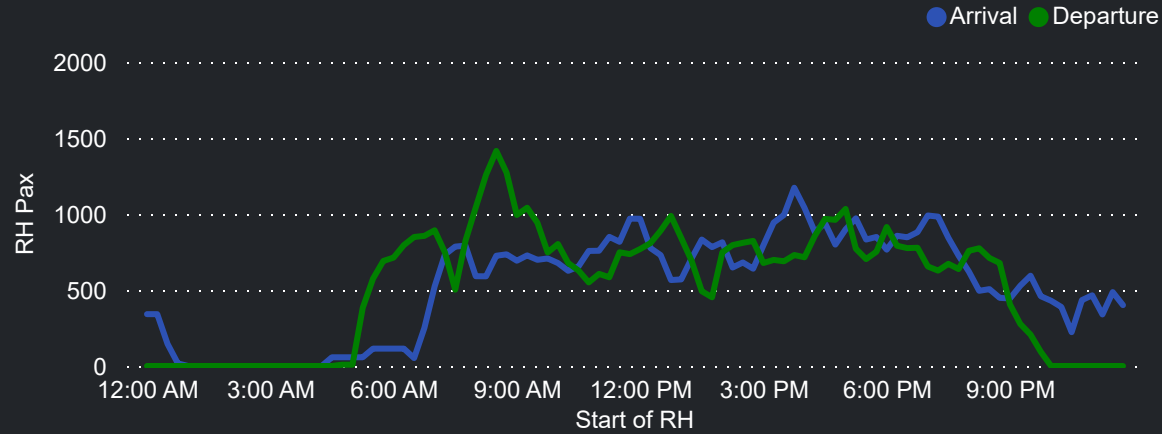

Pax Heat Map

Airport Operations Plan - Terminal 3

Rolling Hour Pax (Daily Average)