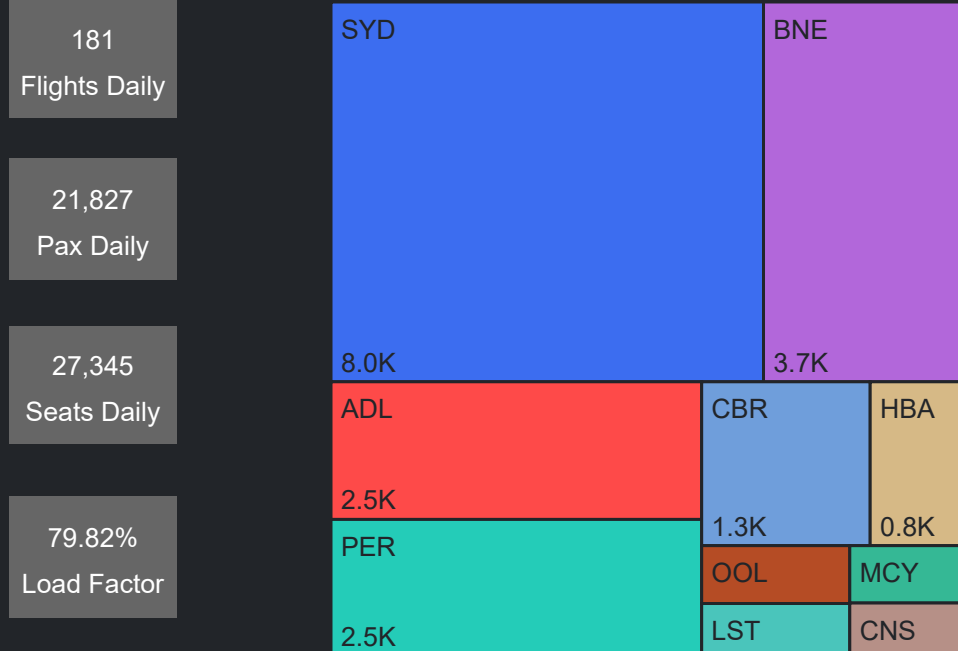

Top 10 Routes by Pax (Daily Average)

181
Flights Daily

21,827
Pax Daily

27,345
Seats Daily

79.82%
Load Factor

Month	Week	M	Tu	W	Th	F	Sa	Su	M	Tu	W	Th	F	Sa	Su	
Sep 2024	35							01								21,215
	36	02	03	04	05	06	07	08	22,906	20,983	22,545	23,100	23,676	13,934	18,893	
	37	09	10	11	12	13	14	15	20,891	18,819	21,259	25,484	27,272	15,581	22,386	
	38	16	17	18	19	20	21	22	21,415	20,262	21,220	25,288	25,695	15,507	20,669	
	39	23	24	25	26	27	28	29	21,159	20,411	23,158	27,994	26,189	16,015	21,880	
40	30							24,786								
Oct 2024	40		01	02	03	04	05	06		24,024	23,062	27,345	25,294	15,707	23,797	
	41	07	08	09	10	11	12	13	24,398	23,592	23,568	27,283	27,109	15,970	22,143	
	42	14	15	16	17	18	19	20	23,775	21,165	22,240	26,904	26,245	14,356	21,685	
	43	21	22	23	24	25	26	27	24,000	21,930	23,084	26,484	26,215	14,929	20,870	
	44	28	29	30	31				25,599	23,962	24,407	26,523				
Nov 2024	44					01	02	03						25,875	14,940	22,171
	45	04	05	06	07	08	09	10	25,345	21,825	25,298	26,233	26,715	15,715	19,589	
	46	11	12	13	14	15	16	17	21,340	19,662	26,058	25,687	26,306	15,251	21,717	
	47	18	19	20	21	22	23	24	25,649	23,590	26,481	26,791	26,895	16,422	21,580	
	48	25	26	27	28	29	30	25,569	24,469	26,579	28,818	28,140	17,043			
Dec 2024	48							01							22,922	
	49	02	03	04	05	06	07	08	26,958	25,345	27,096	28,291	26,785	16,389	22,104	
	50	09	10	11	12	13	14	15	24,971	23,531	25,314	26,656	26,584	16,337	21,064	
	51	16	17	18	19	20	21	22	23,071	21,782	20,936	22,335	21,887	15,629	17,576	
	52	23	24	25	26	27	28	29	19,798	18,965	20,619	20,547	22,505	16,429	16,365	
53	30	31						18,041	19,702							
Jan 2025	1			01	02	03	04	05			21,544	20,276	19,873	15,230	15,921	
	2	06	07	08	09	10	11	12	18,307	19,937	20,775	19,483	19,247	14,410	18,378	
	3	13	14	15	16	17	18	19	20,438	15,806	16,748	17,638	19,473	14,361	17,244	
	4	20	21	22	23	24	25	26	19,734	18,357	19,661	21,755	22,056	14,686	19,044	
	5	27	28	29	30	31				24,578	21,705	23,850	25,869	20,565