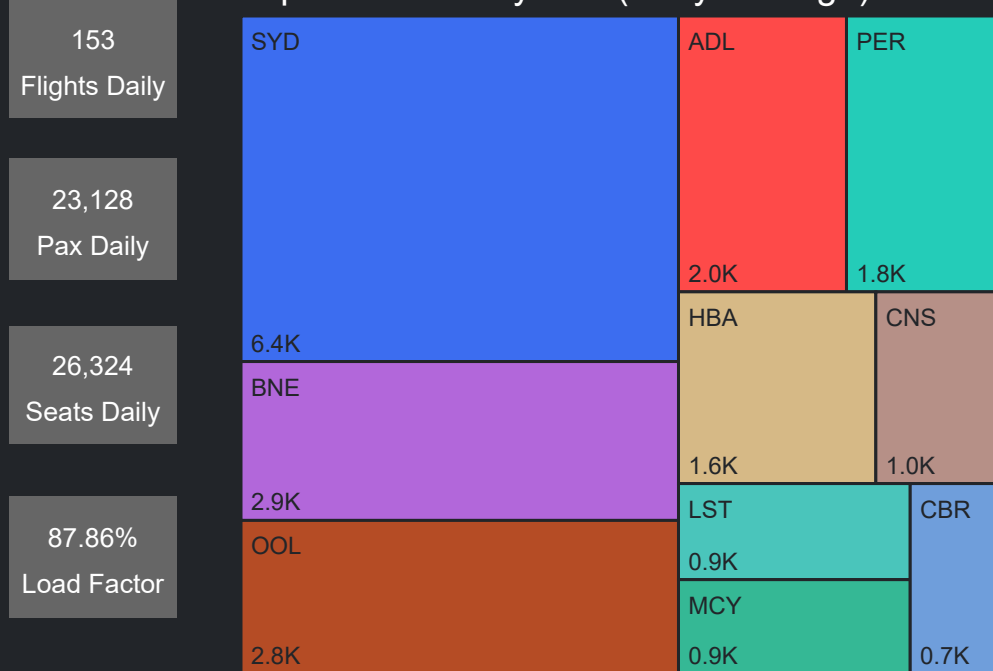

Top 10 Routes by Pax (Daily Average)

153
Flights Daily

23,128
Pax Daily

26,324
Seats Daily

87.86%
Load Factor