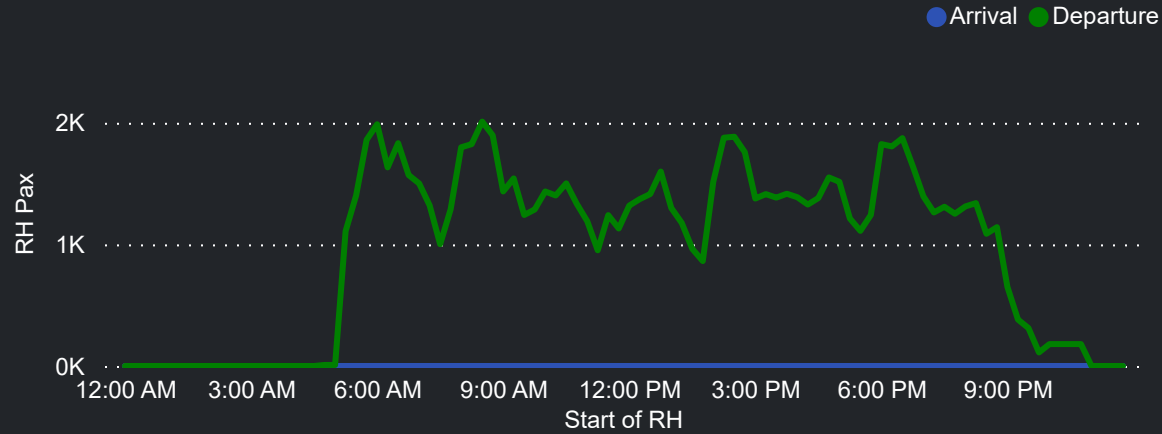

Airport Operations Plan - Terminal 3 & 4 Departures

Rolling Hour Pax (Daily Average)

Pax Heat Map

Month	Week	M	Tu	W	Th	F	Sa	Su	M	Tu	W	Th	F	Sa	Su	
Sep 2024	35							01								22,114
	36	02	03	04	05	06	07	08	22,716	19,624	19,871	21,023	23,384	18,003	21,166	
	37	09	10	11	12	13	14	15	21,813	19,021	19,772	21,136	25,767	20,088	25,297	
	38	16	17	18	19	20	21	22	23,830	21,030	20,885	23,627	26,782	21,228	25,644	
	39	23	24	25	26	27	28	29	25,629	24,297	23,212	24,517	25,407	19,210	25,585	
40	30								25,637							
Oct 2024	40		01	02	03	04	05	06		23,968	22,196	24,583	25,102	19,209	25,466	
	41	07	08	09	10	11	12	13	24,906	23,521	21,604	24,600	26,025	21,205	26,404	
	42	14	15	16	17	18	19	20	22,704	20,874	20,906	21,972	24,002	18,606	23,373	
	43	21	22	23	24	25	26	27	23,401	21,313	20,670	22,784	23,590	18,269	24,439	
	44	28	29	30	31					24,554	21,323	21,746	23,723			
Nov 2024	44					01	02	03						25,742	18,375	23,008
	45	04	05	06	07	08	09	10	23,833	21,739	22,762	23,678	27,359	19,780	25,099	
	46	11	12	13	14	15	16	17	22,747	18,195	21,487	23,329	25,828	18,554	25,078	
	47	18	19	20	21	22	23	24	24,918	21,690	22,833	24,423	27,143	19,668	24,345	
	48	25	26	27	28	29	30	24,744	21,272	21,527	23,696	26,841	19,603			
Dec 2024	48							01							25,642	
	49	02	03	04	05	06	07	08	26,013	23,013	22,174	23,757	25,608	18,375	24,277	
	50	09	10	11	12	13	14	15	23,483	20,671	21,030	22,832	26,097	20,665	26,665	
	51	16	17	18	19	20	21	22	26,870	25,590	23,727	25,520	26,572	21,983	25,606	
	52	23	24	25	26	27	28	29	22,882	24,067	21,381	25,026	26,825	21,698	24,961	
53	30	31							25,021	24,232						
Jan 2025	1			01	02	03	04	05			25,907	26,807	26,733	22,322	25,819	
	2	06	07	08	09	10	11	12	24,410	25,941	25,819	24,292	25,305	20,471	25,546	
	3	13	14	15	16	17	18	19	25,696	22,091	21,110	21,050	23,176	18,170	22,880	
	4	20	21	22	23	24	25	26	23,016	22,895	23,234	24,397	26,577	20,675	24,376	
	5	27	28	29	30	31					25,638	18,421	18,157	21,049	21,636