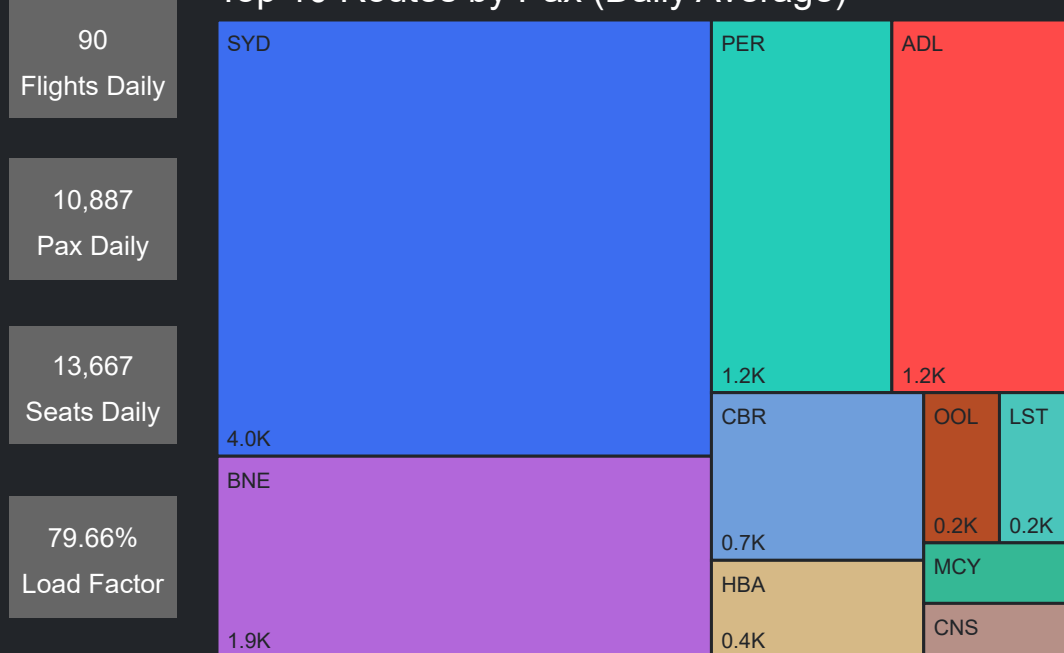

Top 10 Routes by Pax (Daily Average)