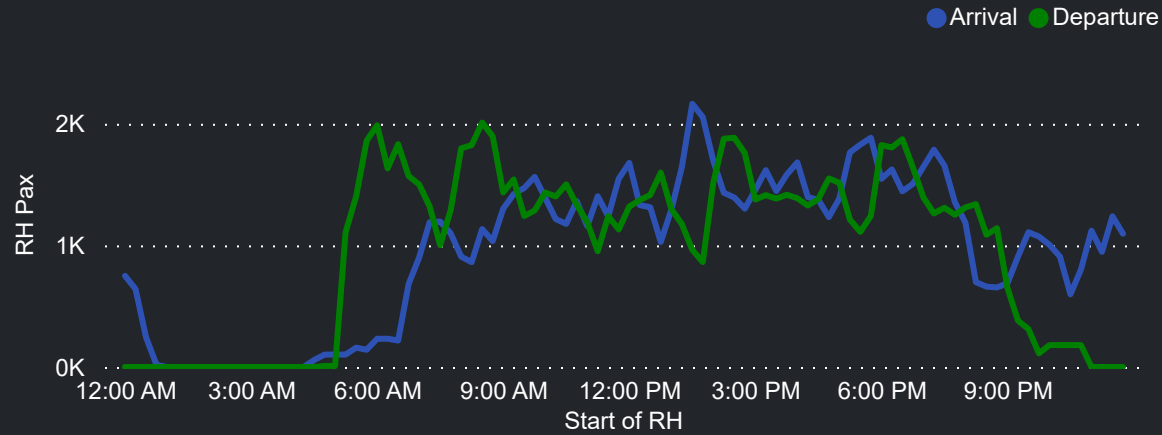

Pax Heat Map

Airport Operations Plan - Terminal 3 & 4

Rolling Hour Pax (Daily Average)