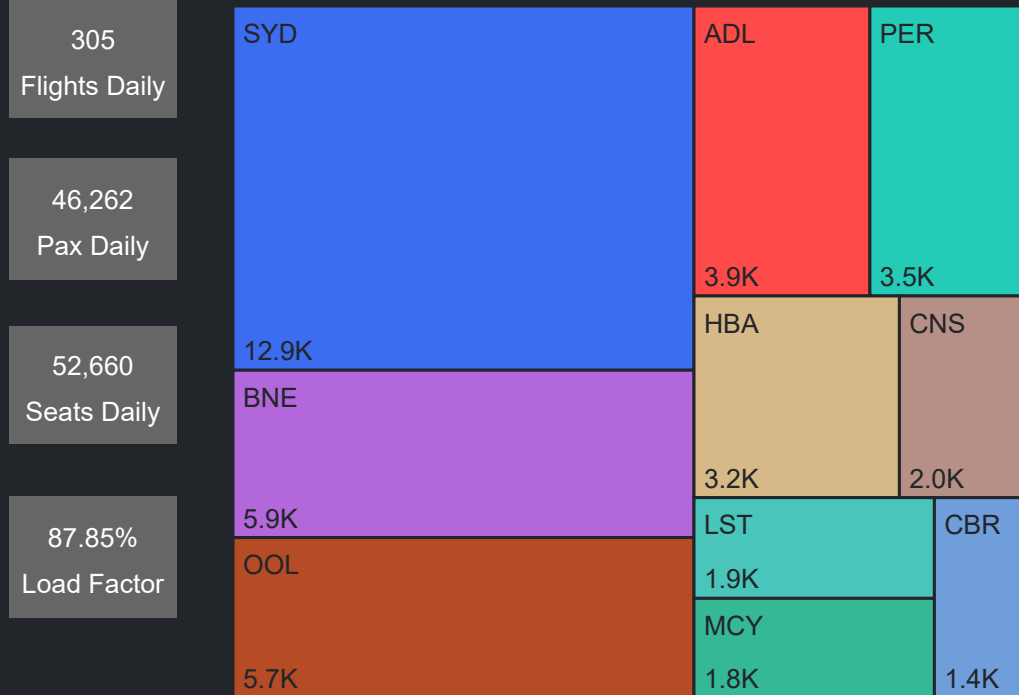

Top 10 Routes by Pax (Daily Average)

Month	Week	M	Tu	W	Th	F	Sa	Su	M	Tu	W	Th	F	Sa	Su	
Sep 2024	35							01								43,596
	36	02	03	04	05	06	07	08	44,990	39,229	38,770	42,211	47,104	36,284	41,914	
	37	09	10	11	12	13	14	15	42,641	37,642	39,303	43,522	51,495	38,765	47,819	
	38	16	17	18	19	20	21	22	44,638	40,580	40,325	46,729	53,156	40,019	49,513	
	39	23	24	25	26	27	28	29	48,778	46,597	46,315	51,366	54,089	42,131	52,569	
40	30								53,169							
Oct 2024	40		01	02	03	04	05	06		49,245	48,119	51,629	53,513	41,988	52,231	
	41	07	08	09	10	11	12	13	51,604	48,702	44,761	50,308	52,408	42,166	50,756	
	42	14	15	16	17	18	19	20	42,113	40,078	40,343	43,262	47,460	37,855	45,323	
	43	21	22	23	24	25	26	27	45,031	41,136	41,470	45,498	48,219	37,643	46,622	
	44	28	29	30	31					47,195	42,722	43,644	47,364			
Nov 2024	44					01	02	03						52,205	37,787	44,983
	45	04	05	06	07	08	09	10	45,552	42,648	43,826	45,943	52,955	38,349	46,466	
	46	11	12	13	14	15	16	17	45,526	40,909	43,852	47,556	52,688	38,650	49,389	
	47	18	19	20	21	22	23	24	49,526	44,204	45,028	48,667	54,003	39,934	48,532	
	48	25	26	27	28	29	30	49,402	44,804	45,320	49,043	54,672	40,657			
Dec 2024	48							01							49,849	
	49	02	03	04	05	06	07	08	50,068	45,465	45,007	48,700	52,413	38,629	47,854	
	50	09	10	11	12	13	14	15	46,378	42,117	42,385	46,275	53,376	42,852	51,161	
	51	16	17	18	19	20	21	22	53,345	51,038	47,364	50,227	53,221	44,661	48,990	
	52	23	24	25	26	27	28	29	44,645	47,224	42,236	48,941	52,021	43,715	45,693	
53	30	31						46,831	47,506							
Jan 2025	1			01	02	03	04	05			50,625	50,587	50,573	43,889	47,565	
	2	06	07	08	09	10	11	12	48,599	50,898	51,487	48,833	50,761	42,480	50,801	
	3	13	14	15	16	17	18	19	51,917	45,261	43,581	44,658	48,653	40,900	47,932	
	4	20	21	22	23	24	25	26	47,942	47,255	47,636	50,648	54,893	43,168	47,146	
	5	27	28	29	30	31				48,022	37,649	37,223	42,748	44,806