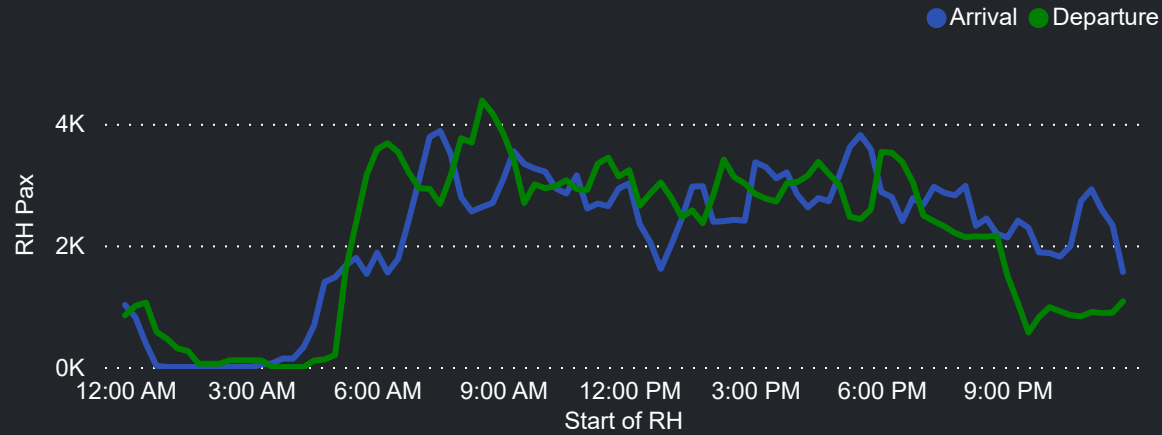

## Rolling Hour Pax (Daily Average)