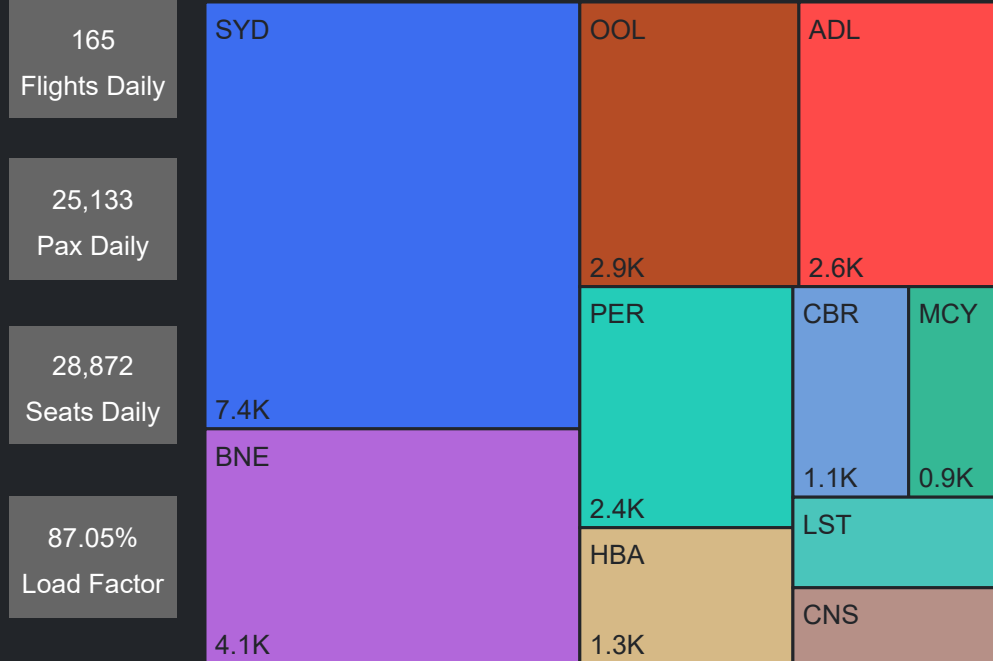

Top 10 Routes by Pax (Daily Average)

Month	Week	M	Tu	W	Th	F	Sa	Su	M	Tu	W	Th	F	Sa	Su	
Sep 2024	35							01								23,267
	36	02	03	04	05	06	07	08	25,341	20,996	20,453	24,760	26,661	16,940	22,364	
	37	09	10	11	12	13	14	15	24,797	21,041	22,064	26,310	29,659	19,033	26,266	
	38	16	17	18	19	20	21	22	25,335	22,043	21,812	27,135	29,249	18,651	26,498	
	39	23	24	25	26	27	28	29	26,738	23,583	23,687	28,175	29,582	19,712	27,564	
	40	30							29,059							
Oct 2024	40		01	02	03	04	05	06		25,849	24,967	28,128	29,407	19,621	27,733	
	41	07	08	09	10	11	12	13	27,487	25,234	22,003	26,802	28,627	19,616	26,913	
	42	14	15	16	17	18	19	20	23,560	21,918	22,455	24,614	27,442	19,729	25,784	
	43	21	22	23	24	25	26	27	26,034	22,639	23,071	26,625	28,426	18,987	27,312	
	44	28	29	30	31					27,194	24,236	24,039	29,144			
Nov 2024	44					01	02	03						31,737	19,501	24,561
	45	04	05	06	07	08	09	10	25,731	23,991	25,615	28,371	32,902	20,226	27,031	
	46	11	12	13	14	15	16	17	26,844	22,795	25,404	29,409	32,143	20,122	29,078	
	47	18	19	20	21	22	23	24	29,697	25,187	26,173	30,388	33,153	21,215	28,696	
	48	25	26	27	28	29	30	29,750	25,787	26,111	30,794	33,590	21,524			
Dec 2024	48							01								29,167
	49	02	03	04	05	06	07	08	29,799	25,795	25,603	30,128	32,290	20,402	27,778	
	50	09	10	11	12	13	14	15	27,338	23,470	23,678	28,409	30,313	19,904	27,124	
	51	16	17	18	19	20	21	22	28,583	25,939	23,383	27,472	29,012	21,052	25,721	
	52	23	24	25	26	27	28	29	22,835	24,656	19,895	26,818	27,365	20,822	23,452	
	53	30	31						23,691	25,037						
Jan 2025	1			01	02	03	04	05			25,260	26,918	26,204	20,177	23,483	
	2	06	07	08	09	10	11	12	25,043	25,813	25,434	25,251	26,413	19,873	26,391	
	3	13	14	15	16	17	18	19	27,075	21,245	19,850	22,409	24,847	18,176	24,639	
	4	20	21	22	23	24	25	26	24,909	22,758	22,961	26,593	29,327	19,282	23,201	
	5	27	28	29	30	31				25,009	19,834	19,532	23,789	24,832