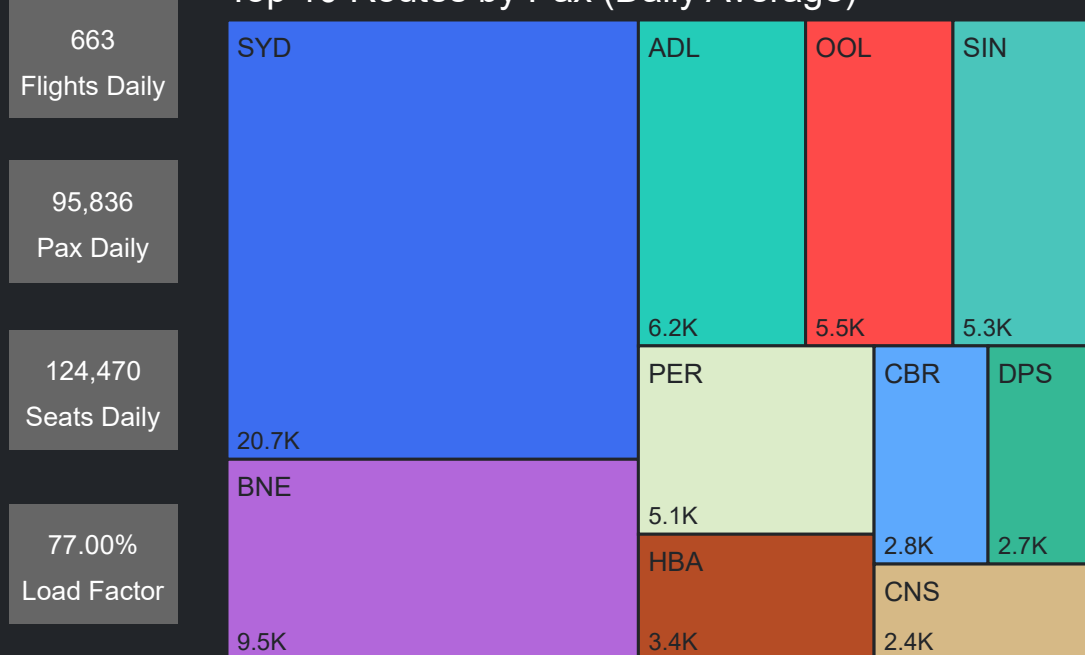

Top 10 Routes by Pax (Daily Average)

Airport Operations Plan - Terminal 1

Rolling Hour Pax (Daily Average)

Top 10 Routes by Pax (Daily Average)

Pax Heat Map

Month	Week	M	Tu	W	Th	F	Sa	Su	M	Tu	W	Th	F	Sa	Su
May 2024	18			01	02	03	04	05			18,177	21,851	22,395	12,494	19,311
	19	06	07	08	09	10	11	12	21,420	17,723	17,953	20,267	21,460	12,235	18,577
	20	13	14	15	16	17	18	19	18,576	18,237	20,260	22,239	21,717	12,757	18,870
	21	20	21	22	23	24	25	26	19,789	16,754	18,060	21,593	22,960	12,852	18,369
	22	27	28	29	30	31			17,969	15,550	18,393	21,733	21,371		
Jun 2024	22						01	02						11,557	16,834
	23	03	04	05	06	07	08	09	17,549	17,409	19,999	23,407	24,147	13,535	14,988
	24	10	11	12	13	14	15	16	20,959	19,844	18,953	21,874	22,421	12,639	19,074
	25	17	18	19	20	21	22	23	21,374	18,303	21,727	24,736	23,729	14,064	18,442
	26	24	25	26	27	28	29	30	21,647	19,826	22,278	24,714	25,920	17,609	21,193
Jul 2024	27	01	02	03	04	05	06	07	21,325	19,656	22,662	23,452	22,791	14,236	20,628
	28	08	09	10	11	12	13	14	22,678	19,535	21,719	24,291	23,668	15,041	19,546
	29	15	16	17	18	19	20	21	20,953	19,898	21,236	23,558	23,879	13,894	19,937
	30	22	23	24	25	26	27	28	21,971	20,247	21,412	23,926	23,272	14,051	19,654
	31	29	30	31					20,954	19,044	19,758				
Aug 2024	31				01	02	03	04				23,775	22,235	12,981	19,332
	32	05	06	07	08	09	10	11	20,640	20,149	20,639	23,404	22,867	13,410	19,344
	33	12	13	14	15	16	17	18	20,928	20,008	20,732	23,721	23,464	15,055	19,671
	34	19	20	21	22	23	24	25	22,228	19,990	20,619	22,954	23,675	14,032	20,299
	35	26	27	28	29	30	31		22,434	20,714	21,230	22,430	22,130	13,272	
Sep 2024	35							01							17,521
	36	02	03	04	05	06	07	08	19,951	18,635	20,296	24,425	25,438	15,038	20,688
	37	09	10	11	12	13	14	15	20,887	19,906	20,222	24,143	23,765	14,594	19,613
	38	16	17	18	19	20	21	22	20,635	20,092	21,910	25,616	26,229	16,510	21,029
	39	23	24	25	26	27	28	29	22,861	21,060	22,202	26,657	24,365	15,165	20,912
40	30							23,093							