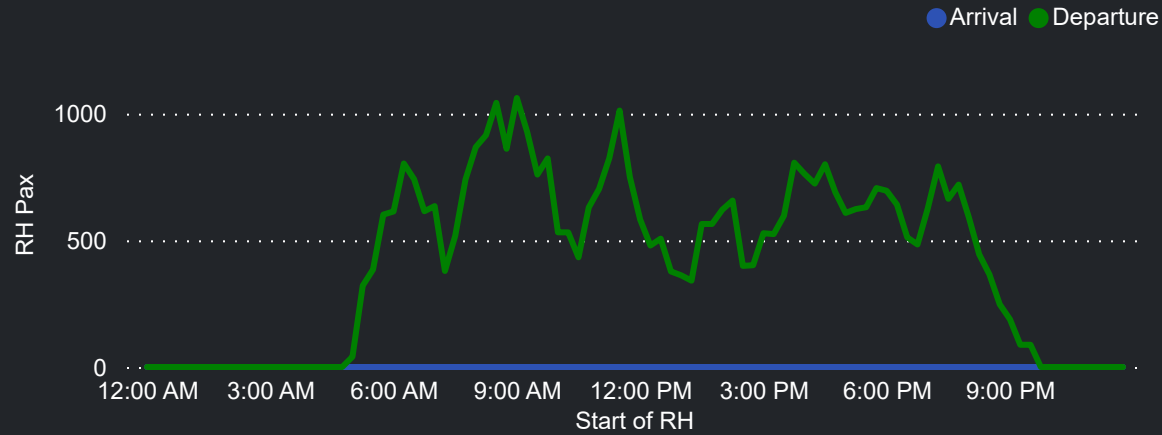

Pax Heat Map

Airport Operations Plan - Terminal 1 Departures

Rolling Hour Pax (Daily Average)