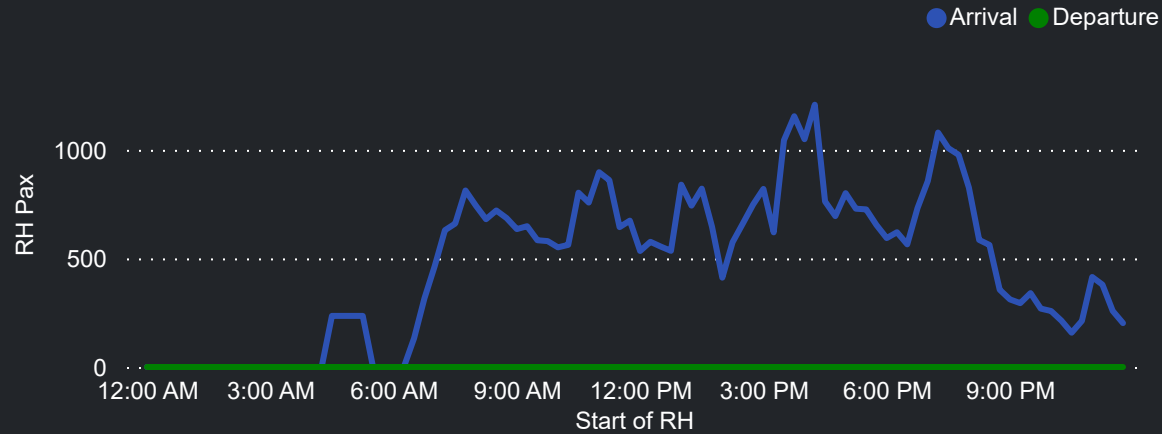

Top 10 Routes by Pax (Daily Average)

72
Flights Daily

15,260
Pax Daily

19,474
Seats Daily

78.36%
Load Factor

Airport Operations Plan - Terminal 3 Arrivals

Rolling Hour Pax (Daily Average)

Pax Heat Map

Top 10 Routes by Pax (Daily Average)

82
Flights Daily

11,241
Pax Daily

14,348
Seats Daily

78.34%
Load Factor

Airport Operations Plan - Terminal 3 Departures

Rolling Hour Pax (Daily Average)

Pax Heat Map