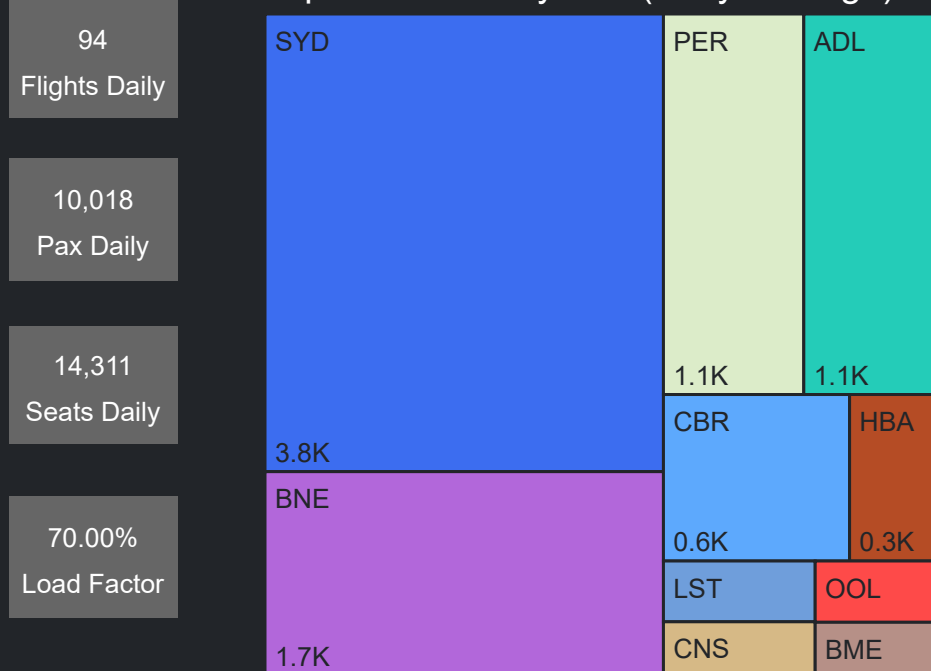

Top 10 Routes by Pax (Daily Average)