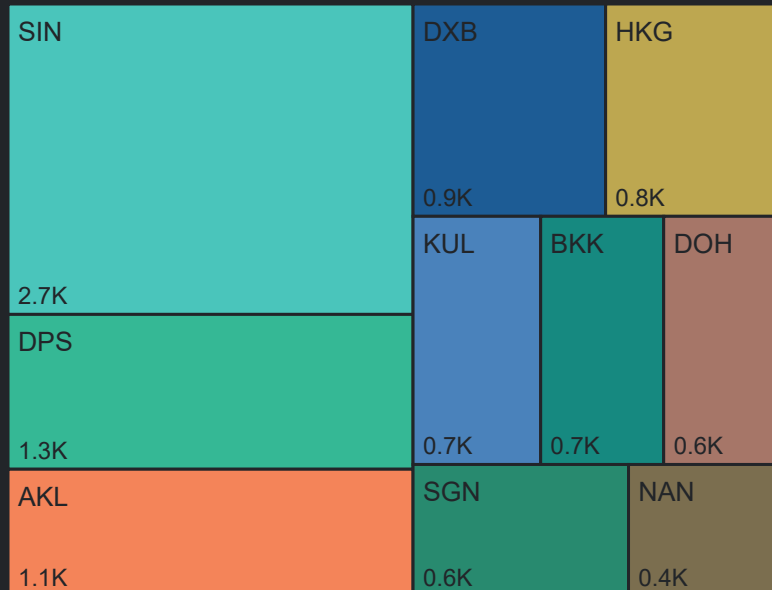

Top 10 Routes by Pax (Daily Average)

144
Flights Daily

30,287
Pax Daily

38,918
Seats Daily

77.82%
Load Factor

Airport Operations Plan - Terminal 2 Arrivals

Rolling Hour Pax (Daily Average)

Pax Heat Map

Top 10 Routes by Pax (Daily Average)

72
Flights Daily

15,027
Pax Daily

19,444
Seats Daily

77.29%
Load Factor

Airport Operations Plan - Terminal 2 Departures

Rolling Hour Pax (Daily Average)

Pax Heat Map

Top 10 Routes by Pax (Daily Average)

72
Flights Daily

15,260
Pax Daily

19,474
Seats Daily

78.36%
Load Factor

Airport Operations Plan - Terminal 3 Arrivals

Rolling Hour Pax (Daily Average)

Pax Heat Map