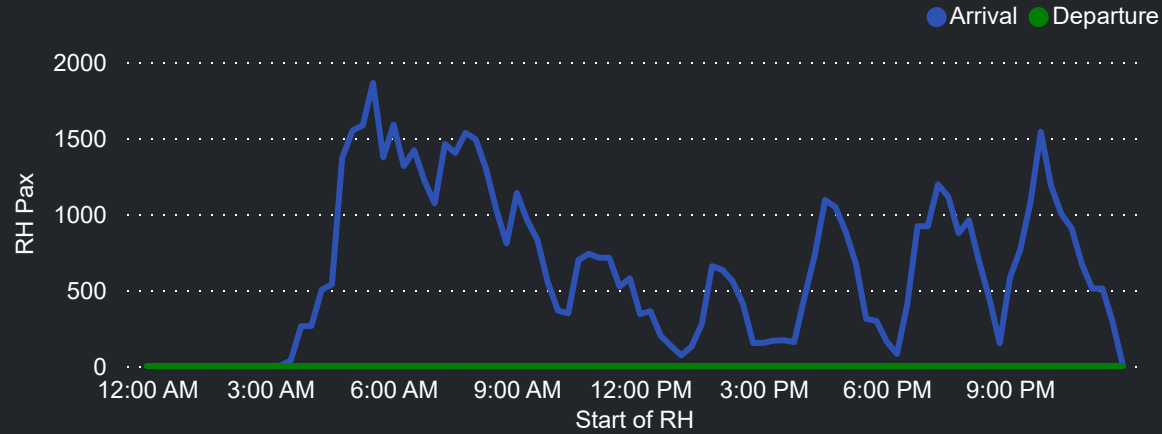

Top 10 Routes by Pax (Daily Average)

144
Flights Daily

30,287
Pax Daily

38,918
Seats Daily

77.82%
Load Factor

Airport Operations Plan - Terminal 2 Arrivals

Rolling Hour Pax (Daily Average)

Pax Heat Map