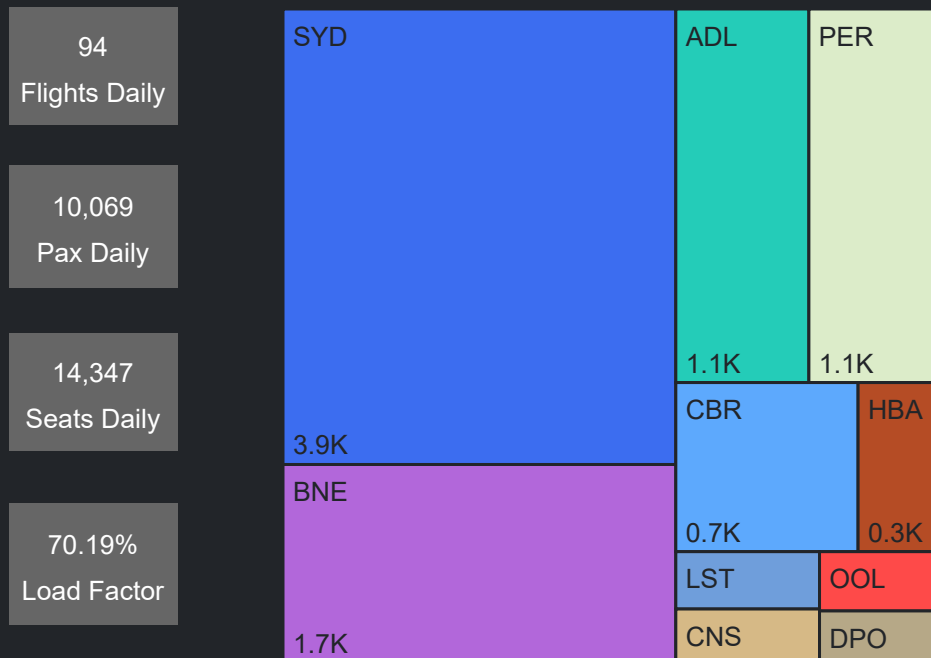

Top 10 Routes by Pax (Daily Average)

94
Flights Daily

10,069
Pax Daily

14,347
Seats Daily

70.19%
Load Factor

Month	Week	M	Tu	W	Th	F	Sa	Su	M	Tu	W	Th	F	Sa	Su
May 2024	18			01	02	03	04	05			9,163	11,434	11,574	6,560	9,000
	19	06	07	08	09	10	11	12	10,136	8,989	9,345	10,556	11,203	6,414	8,892
	20	13	14	15	16	17	18	19	8,439	8,780	10,317	11,563	11,504	6,925	8,931
	21	20	21	22	23	24	25	26	9,166	8,286	9,127	11,319	11,550	6,633	8,924
	22	27	28	29	30	31			8,496	7,663	9,123	11,102	10,864		
Jun 2024	22						01	02						5,796	8,301
	23	03	04	05	06	07	08	09	7,964	8,632	9,772	11,992	12,286	7,165	7,254
	24	10	11	12	13	14	15	16	10,055	9,464	9,195	11,199	11,624	6,430	8,560
	25	17	18	19	20	21	22	23	10,274	8,822	10,298	12,210	11,430	6,580	8,259
	26	24	25	26	27	28	29	30	9,625	9,318	10,915	12,349	13,440	9,198	10,562
Jul 2024	27	01	02	03	04	05	06	07	11,035	10,492	12,378	13,372	12,761	8,280	10,317
	28	08	09	10	11	12	13	14	11,625	9,949	11,345	12,618	12,453	7,243	8,885
	29	15	16	17	18	19	20	21	9,542	9,089	10,218	11,462	12,473	6,689	9,180
	30	22	23	24	25	26	27	28	10,753	9,946	10,566	12,613	12,886	7,227	8,398
	31	29	30	31					9,662	9,056	9,501				
Aug 2024	31				01	02	03	04				11,980	11,789	6,765	9,170
	32	05	06	07	08	09	10	11	9,179	10,363	10,067	11,769	11,683	6,632	9,289
	33	12	13	14	15	16	17	18	10,521	10,393	10,428	12,700	12,531	7,629	8,977
	34	19	20	21	22	23	24	25	10,697	9,919	10,348	12,134	12,151	7,110	9,961
	35	26	27	28	29	30	31		11,053	10,503	10,263	11,547	11,078	6,809	
Sep 2024	35							01							8,288
	36	02	03	04	05	06	07	08	9,743	9,738	10,042	12,586	12,960	6,782	9,265
	37	09	10	11	12	13	14	15	9,736	10,072	9,869	11,702	11,597	6,646	8,888
	38	16	17	18	19	20	21	22	9,836	9,724	10,997	13,193	13,695	8,750	11,086
	39	23	24	25	26	27	28	29	12,720	11,924	12,475	14,430	14,008	9,046	10,504
40	30							11,906