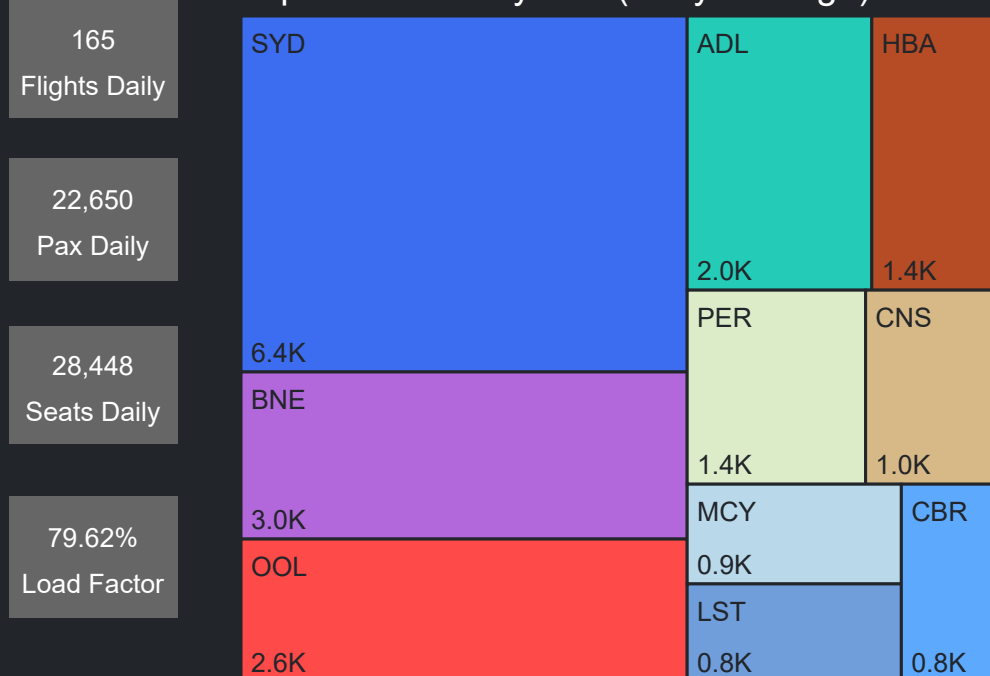

Top 10 Routes by Pax (Daily Average)

165
Flights Daily

22,650
Pax Daily

28,448
Seats Daily

79.62%
Load Factor