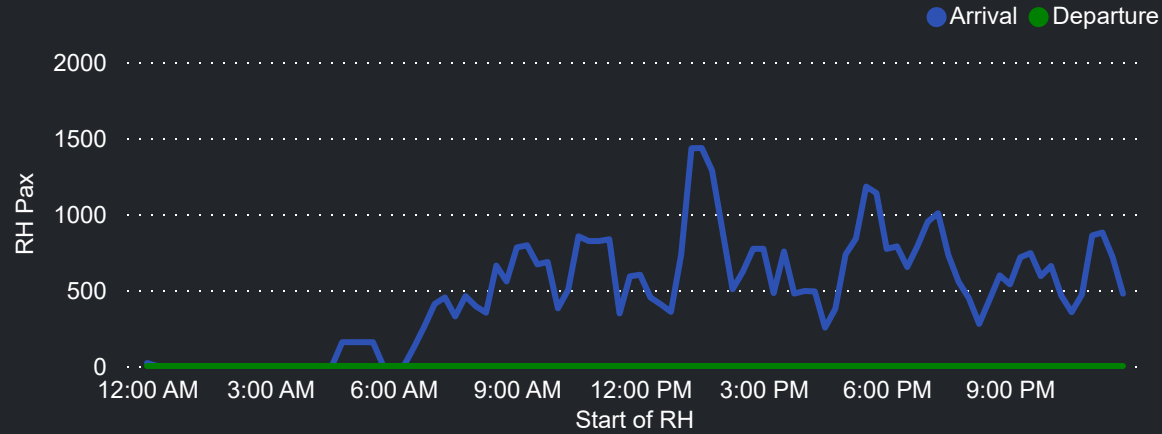

Pax Heat Map

Airport Operations Plan - Terminal 4 Arrivals

Rolling Hour Pax (Daily Average)