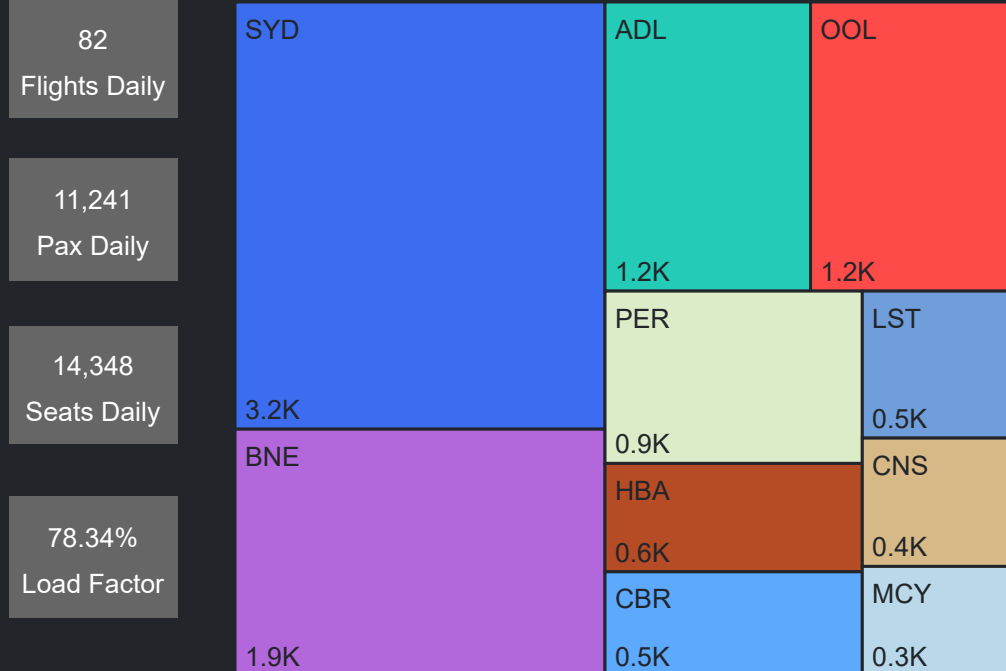

Top 10 Routes by Pax (Daily Average)

72
Flights Daily

15,027
Pax Daily

19,444
Seats Daily

77.29%
Load Factor

Airport Operations Plan - Terminal 2 Departures

Rolling Hour Pax (Daily Average)

Pax Heat Map

Top 10 Routes by Pax (Daily Average)

72
Flights Daily

15,260
Pax Daily

19,474
Seats Daily

78.36%
Load Factor

Airport Operations Plan - Terminal 3 Arrivals

Rolling Hour Pax (Daily Average)

Pax Heat Map

Top 10 Routes by Pax (Daily Average)

82
Flights Daily

11,241
Pax Daily

14,348
Seats Daily

78.34%
Load Factor

Airport Operations Plan - Terminal 3 Departures

Rolling Hour Pax (Daily Average)

Pax Heat Map