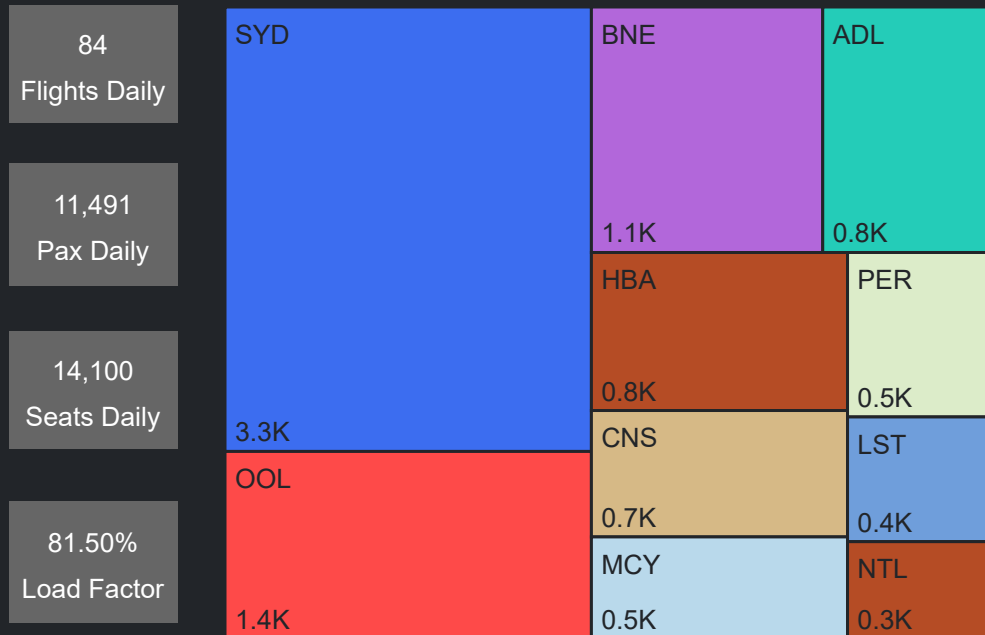

Top 10 Routes by Pax (Daily Average)