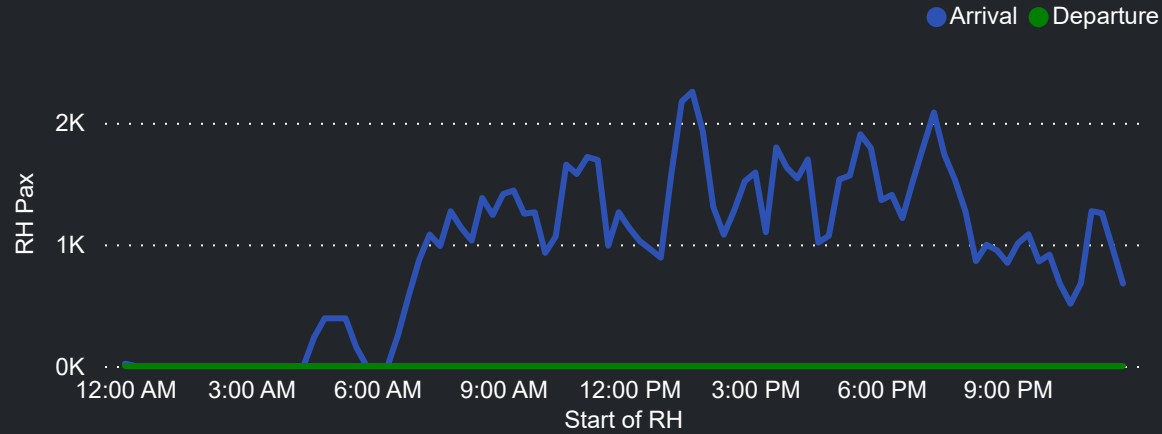

Airport Operations Plan - Terminal 3 & 4 Arrivals

Rolling Hour Pax (Daily Average)

Pax Heat Map

Month	Week	M	Tu	W	Th	F	Sa	Su	M	Tu	W	Th	F	Sa	Su	
May 2024	18			01	02	03	04	05			18,368	22,529	23,508	17,628	22,115	
	19	06	07	08	09	10	11	12	22,388	18,599	18,692	21,593	23,667	17,826	22,020	
	20	13	14	15	16	17	18	19	19,638	17,758	18,282	22,500	23,729	18,072	22,390	
	21	20	21	22	23	24	25	26	19,575	16,822	17,479	21,135	22,146	18,683	21,222	
	22	27	28	29	30	31			19,220	15,959	16,484	20,393	21,014			
Jun 2024	22						01	02						15,640	19,820	
	23	03	04	05	06	07	08	09	17,667	16,559	17,538	22,454	24,287	20,058	20,514	
	24	10	11	12	13	14	15	16	22,465	20,754	18,383	21,975	22,535	18,933	22,867	
	25	17	18	19	20	21	22	23	20,246	18,028	18,122	22,228	23,181	18,604	19,936	
	26	24	25	26	27	28	29	30	19,290	18,758	21,134	23,659	27,461	23,455	26,217	
	Jul 2024	27	01	02	03	04	05	06	07	26,538	25,388	26,602	27,101	28,840	24,138	26,897
28		08	09	10	11	12	13	14	28,332	25,045	25,252	27,551	29,608	23,330	26,773	
29		15	16	17	18	19	20	21	23,008	21,634	23,689	26,334	28,682	22,411	26,596	
30		22	23	24	25	26	27	28	23,239	21,340	22,062	23,967	27,956	21,423	23,879	
31		29	30	31					21,463	18,265	19,315					
Aug 2024		31				01	02	03	04				22,679	26,474	19,798	24,696
	32	05	06	07	08	09	10	11	21,495	21,389	20,727	23,838	26,298	20,260	24,749	
	33	12	13	14	15	16	17	18	23,692	20,723	21,964	24,744	27,635	21,361	24,944	
	34	19	20	21	22	23	24	25	24,035	21,002	21,890	23,714	26,683	21,080	25,637	
	35	26	27	28	29	30	31		24,737	21,294	20,386	23,457	25,615	20,190		
	Sep 2024	35							01							22,911
36		02	03	04	05	06	07	08	22,513	19,778	20,972	24,226	27,673	20,369	24,064	
37		09	10	11	12	13	14	15	21,378	19,772	19,789	23,565	26,166	18,762	24,140	
38		16	17	18	19	20	21	22	22,692	20,907	21,856	26,675	29,928	24,191	28,713	
39		23	24	25	26	27	28	29	28,943	26,813	27,488	29,148	30,930	24,887	29,141	
40		30							29,062