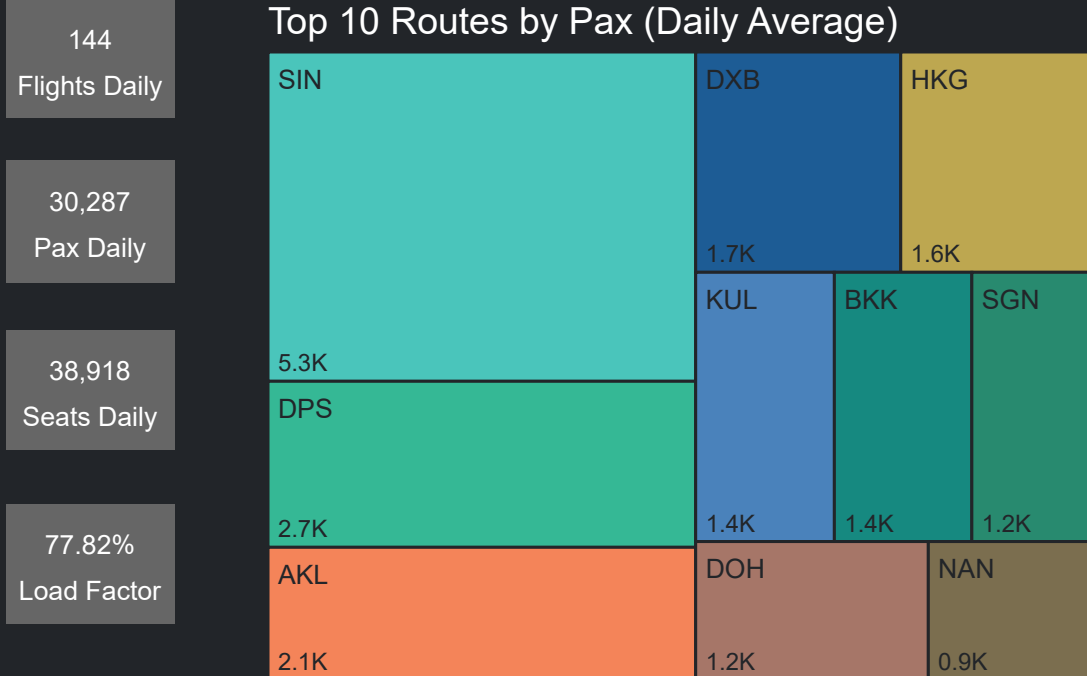

Top 10 Routes by Pax (Daily Average)

144
Flights Daily

30,287
Pax Daily

38,918
Seats Daily

77.82%
Load Factor