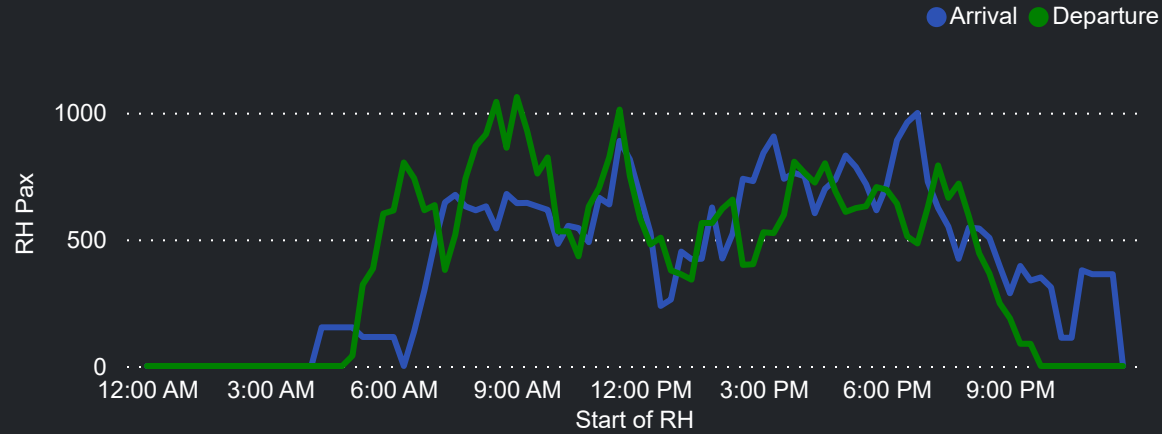

Pax Heat Map

Airport Operations Plan - Terminal 1

Rolling Hour Pax (Daily Average)