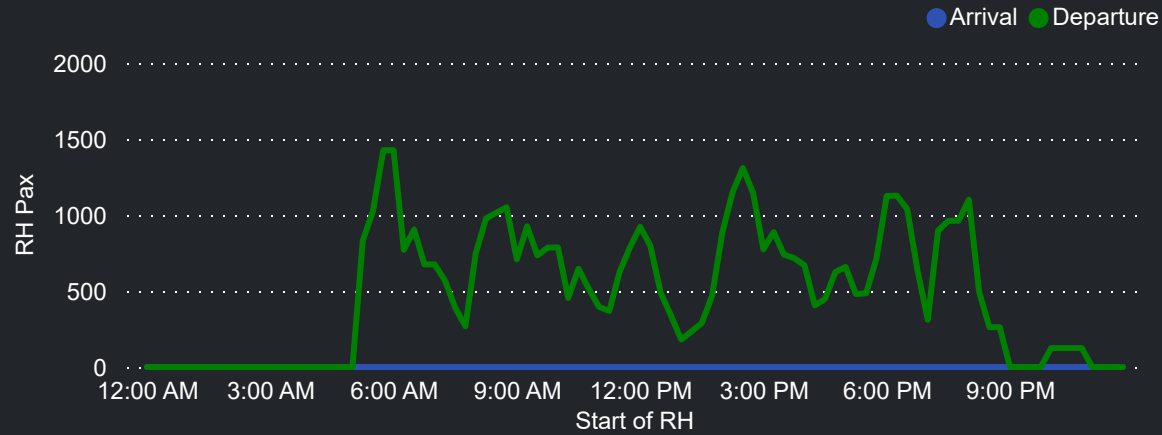

Pax Heat Map

Airport Operations Plan - Terminal 4 Departures

Rolling Hour Pax (Daily Average)