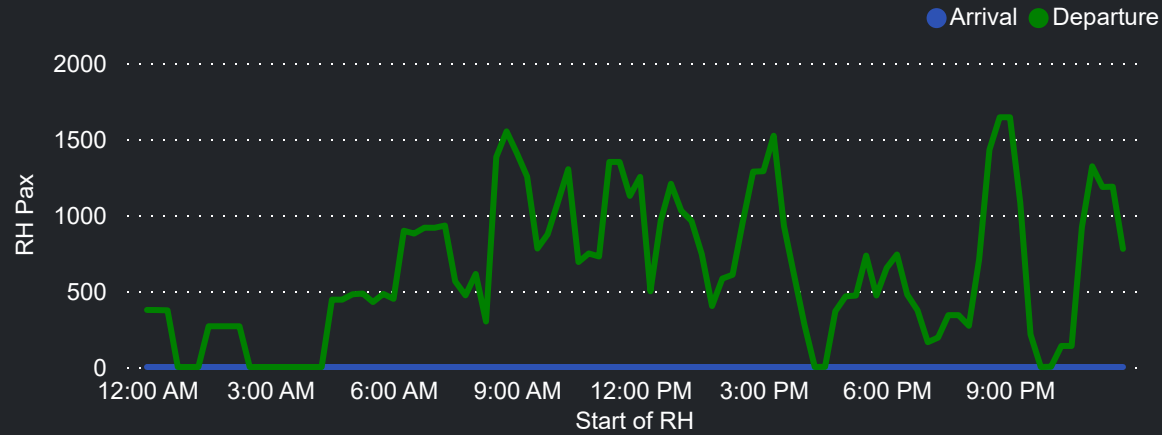

Top 10 Routes by Pax (Daily Average)

72
Flights Daily

15,027
Pax Daily

19,444
Seats Daily

77.29%
Load Factor

Airport Operations Plan - Terminal 2 Departures

Rolling Hour Pax (Daily Average)

Pax Heat Map