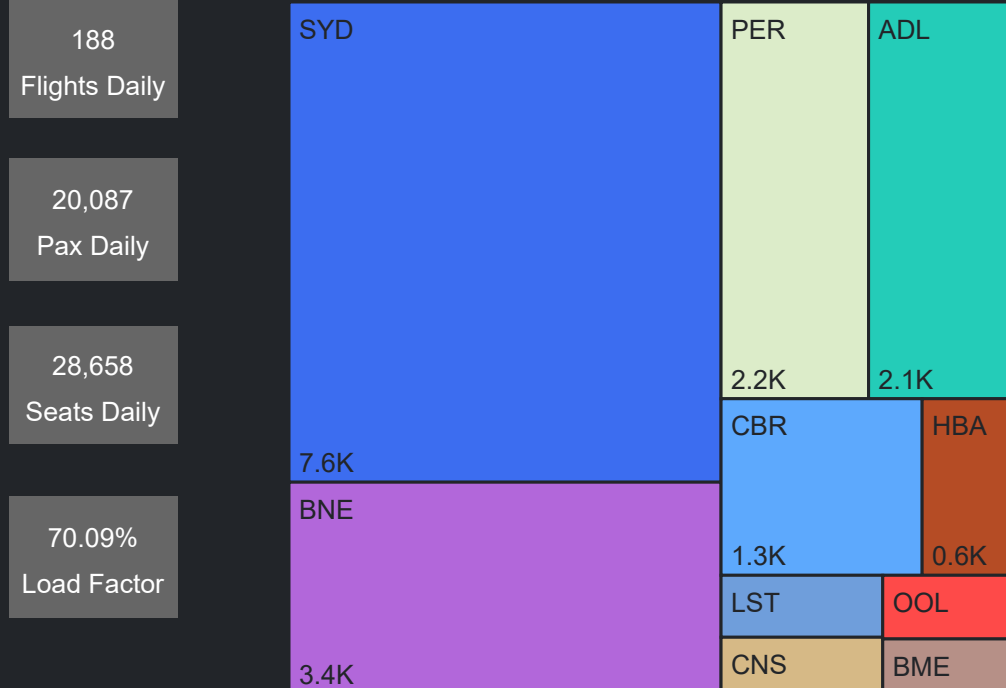

Top 10 Routes by Pax (Daily Average)

Airport Operations Plan - Terminal 1

Rolling Hour Pax (Daily Average)

Top 10 Routes by Pax (Daily Average)

Pax Heat Map

Month	Week	M	Tu	W	Th	F	Sa	Su	M	Tu	W	Th	F	Sa	Su
May 2024	18			01	02	03	04	05			18,177	21,851	22,395	12,494	19,311
	19	06	07	08	09	10	11	12	21,420	17,723	17,953	20,267	21,460	12,235	18,577
	20	13	14	15	16	17	18	19	18,576	18,237	20,260	22,239	21,717	12,757	18,870
	21	20	21	22	23	24	25	26	19,789	16,754	18,060	21,593	22,960	12,852	18,369
	22	27	28	29	30	31			17,969	15,550	18,393	21,733	21,371		
Jun 2024	22						01	02						11,557	16,834
	23	03	04	05	06	07	08	09	17,549	17,409	19,999	23,407	24,147	13,535	14,988
	24	10	11	12	13	14	15	16	20,959	19,844	18,953	21,874	22,421	12,639	19,074
	25	17	18	19	20	21	22	23	21,374	18,303	21,727	24,736	23,729	14,064	18,442
	26	24	25	26	27	28	29	30	21,647	19,826	22,278	24,714	25,920	17,609	21,193
Jul 2024	27	01	02	03	04	05	06	07	21,325	19,656	22,662	23,452	22,791	14,236	20,628
	28	08	09	10	11	12	13	14	22,678	19,535	21,719	24,291	23,668	15,041	19,546
	29	15	16	17	18	19	20	21	20,953	19,898	21,236	23,558	23,879	13,894	19,937
	30	22	23	24	25	26	27	28	21,971	20,247	21,412	23,926	23,272	14,051	19,654
	31	29	30	31					20,954	19,044	19,758				
Aug 2024	31				01	02	03	04				23,775	22,235	12,981	19,332
	32	05	06	07	08	09	10	11	20,640	20,149	20,639	23,404	22,867	13,410	19,344
	33	12	13	14	15	16	17	18	20,928	20,008	20,732	23,721	23,464	15,055	19,671
	34	19	20	21	22	23	24	25	22,228	19,990	20,619	22,954	23,675	14,032	20,299
	35	26	27	28	29	30	31		22,434	20,714	21,230	22,430	22,130	13,272	
Sep 2024	35							01							17,521
	36	02	03	04	05	06	07	08	19,951	18,635	20,296	24,425	25,438	15,038	20,688
	37	09	10	11	12	13	14	15	20,887	19,906	20,222	24,143	23,765	14,594	19,613
	38	16	17	18	19	20	21	22	20,635	20,092	21,910	25,616	26,229	16,510	21,029
	39	23	24	25	26	27	28	29	22,861	21,060	22,202	26,657	24,365	15,165	20,912
40	30							23,093							