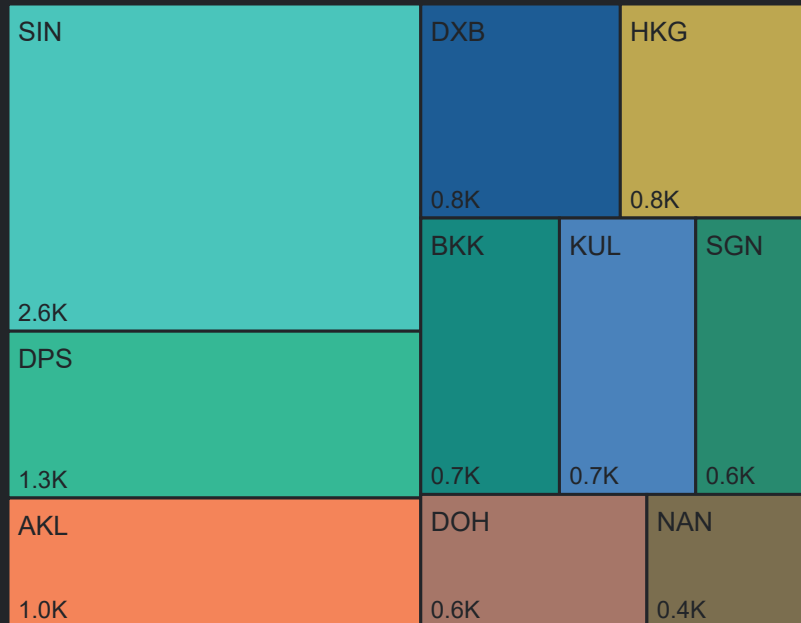

Top 10 Routes by Pax (Daily Average)

72
Flights Daily

15,027
Pax Daily

19,444
Seats Daily

77.29%
Load Factor