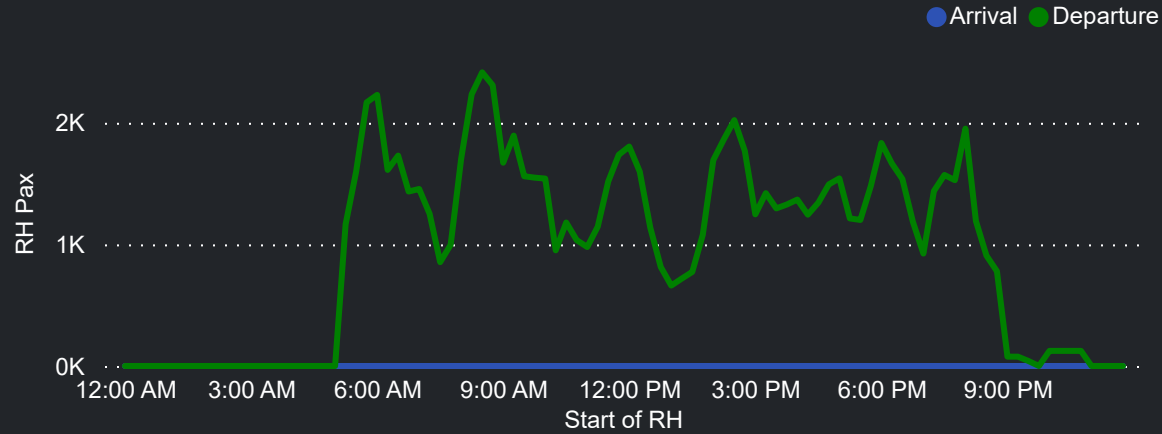

Top 10 Routes by Pax (Daily Average)

165
Flights Daily

22,650
Pax Daily

28,448
Seats Daily

79.62%
Load Factor

Airport Operations Plan - Terminal 3 & 4 Departures

Rolling Hour Pax (Daily Average)

Pax Heat Map