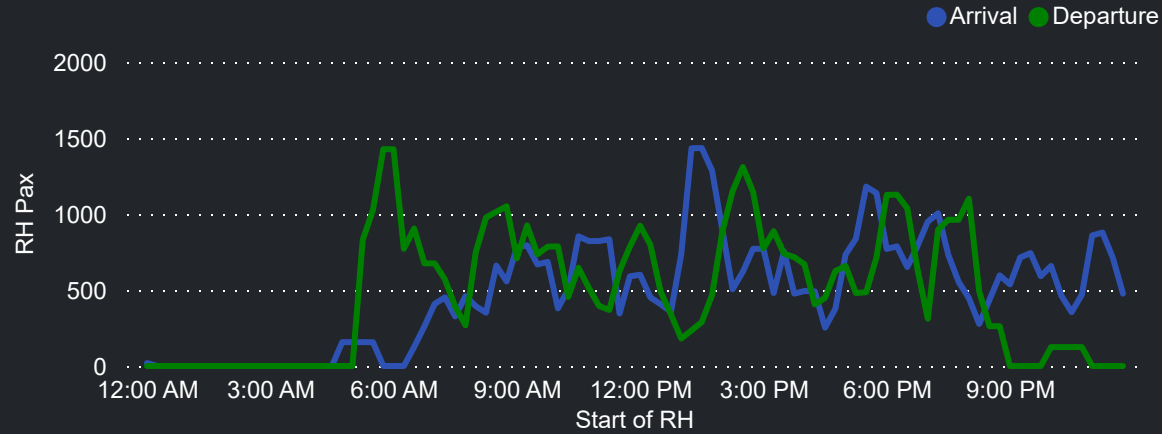

Top 10 Routes by Pax (Daily Average)

82
Flights Daily

11,320
Pax Daily

14,346
Seats Daily

78.91%
Load Factor

Airport Operations Plan - Terminal 4

Rolling Hour Pax (Daily Average)

Top 10 Routes by Pax (Daily Average)