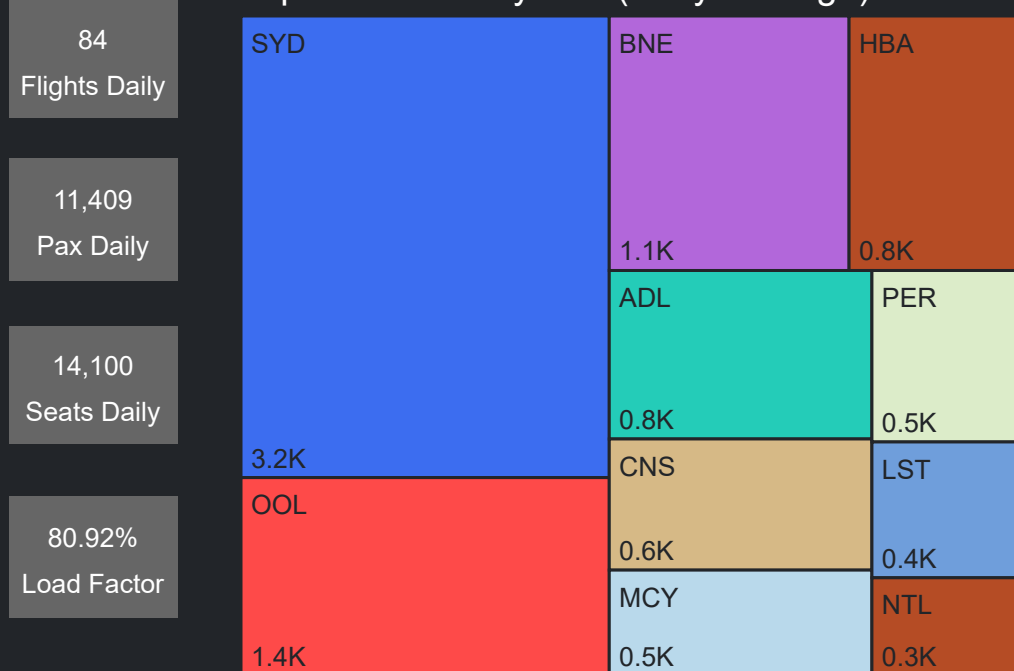

Top 10 Routes by Pax (Daily Average)