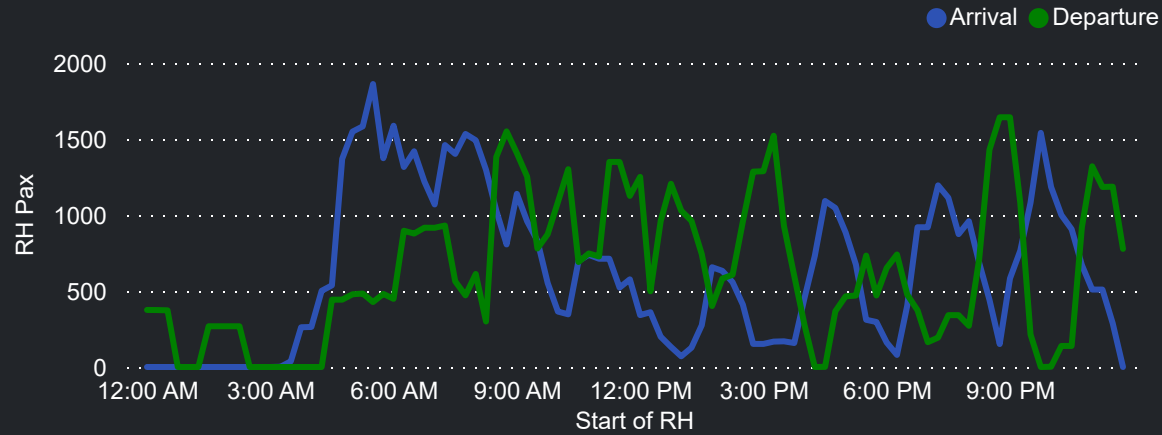

Airport Operations Plan - Terminal 2

Rolling Hour Pax (Daily Average)

Pax Heat Map

Month	Week	M	Tu	W	Th	F	Sa	Su	M	Tu	W	Th	F	Sa	Su
May 2024	18			01	02	03	04	05			26,154	25,362	29,116	28,021	29,511
	19	06	07	08	09	10	11	12	25,824	24,261	24,456	23,587	27,304	27,378	28,982
	20	13	14	15	16	17	18	19	26,293	23,484	24,874	23,512	26,961	27,321	28,206
	21	20	21	22	23	24	25	26	25,679	23,796	25,408	23,753	27,679	28,975	29,208
	22	27	28	29	30	31			27,570	25,637	26,612	25,164	30,380		
Jun 2024	22						01	02						29,477	30,158
	23	03	04	05	06	07	08	09	28,255	27,150	27,544	25,820	31,247	31,002	31,730
	24	10	11	12	13	14	15	16	29,553	28,711	28,115	26,385	32,831	30,655	32,217
	25	17	18	19	20	21	22	23	28,802	28,980	29,054	28,337	32,918	33,909	32,364
	26	24	25	26	27	28	29	30	32,071	30,884	30,053	30,676	33,372	34,525	33,579
Jul 2024	27	01	02	03	04	05	06	07	32,838	33,675	31,652	31,858	34,630	35,669	35,139
	28	08	09	10	11	12	13	14	32,782	32,848	32,293	32,898	34,318	35,441	34,592
	29	15	16	17	18	19	20	21	32,132	32,046	29,619	31,945	32,299	33,840	34,359
	30	22	23	24	25	26	27	28	29,676	29,647	29,412	30,084	33,102	33,195	34,399
	31	29	30	31					30,487	30,872	30,471				
Aug 2024	31				01	02	03	04				30,901	31,438	32,118	33,137
	32	05	06	07	08	09	10	11	29,803	29,474	28,639	29,977	31,774	32,436	32,812
	33	12	13	14	15	16	17	18	30,256	29,950	28,777	30,254	32,035	32,788	32,209
	34	19	20	21	22	23	24	25	29,801	29,111	28,511	29,660	30,960	32,860	32,882
	35	26	27	28	29	30	31		29,887	29,249	28,870	30,682	33,304	33,007	
Sep 2024	35							01							32,602
	36	02	03	04	05	06	07	08	29,872	27,518	27,824	28,399	30,845	32,144	32,252
	37	09	10	11	12	13	14	15	30,182	28,605	29,587	30,018	33,685	34,133	34,124
	38	16	17	18	19	20	21	22	31,265	30,508	29,995	30,081	32,960	33,837	33,262
	39	23	24	25	26	27	28	29	30,915	29,745	29,972	30,516	32,963	33,159	34,293
40	30							32,036