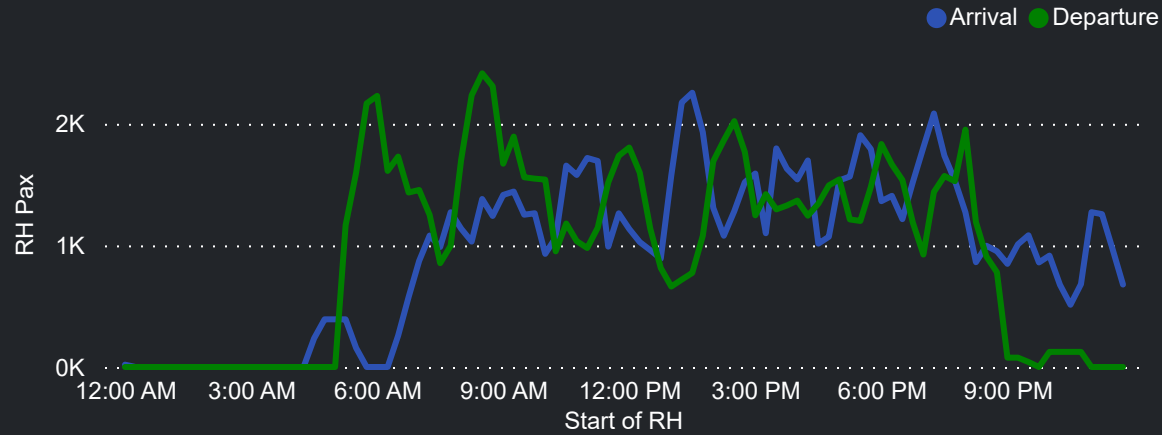

Pax Heat Map

Airport Operations Plan - Terminal 3 & 4

Rolling Hour Pax (Daily Average)