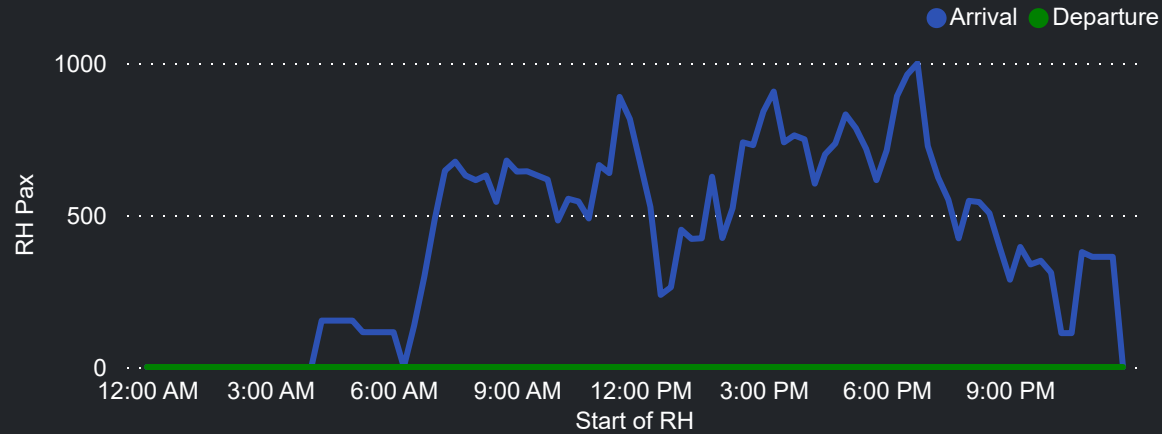

Pax Heat Map

Airport Operations Plan - Terminal 1 Arrivals

Rolling Hour Pax (Daily Average)