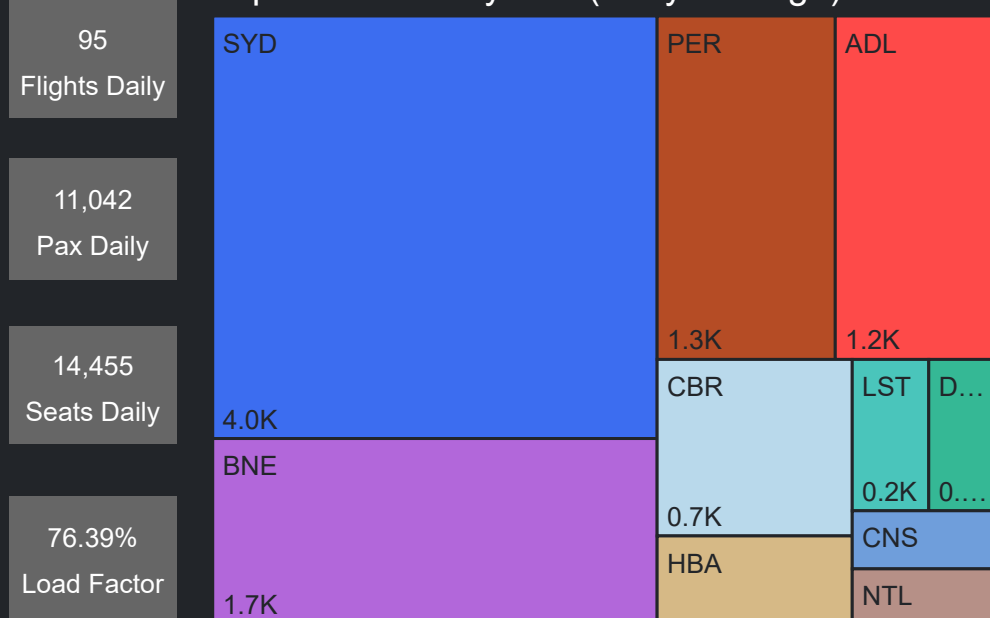

Top 10 Routes by Pax (Daily Average)

Airport Operations Plan - Terminal 1

Rolling Hour Pax (Daily Average)

Top 10 Routes by Pax (Daily Average)

Pax Heat Map

Month	Week	M	Tu	W	Th	F	Sa	Su	M	Tu	W	Th	F	Sa	Su
Sep 2023	36					01	02	03					24,123	14,207	19,845
	37	04	05	06	07	08	09	10	23,724	21,173	23,753	24,179	25,568	14,982	20,131
	38	11	12	13	14	15	16	17	22,909	20,408	26,185	25,495	26,482	15,151	19,822
	39	18	19	20	21	22	23	24	24,443	20,646	25,023	22,734	22,971	14,220	21,614
	40	25	26	27	28	29	30		25,629	22,318	24,899	25,231	26,295	15,973	
Oct 2023	40							01							20,143
	41	02	03	04	05	06	07	08	23,287	21,444	23,278	24,494	23,727	14,823	19,446
	42	09	10	11	12	13	14	15	25,183	22,713	25,339	25,883	25,180	14,755	20,920
	43	16	17	18	19	20	21	22	24,640	21,297	24,807	25,797	24,585	14,799	20,310
	44	23	24	25	26	27	28	29	24,843	23,165	25,584	26,283	27,088	15,946	19,963
45	30	31							20,418	20,122					

Airport Operations Plan - Terminal 1 Arrivals

Rolling Hour Pax (Daily Average)

Pax Heat Map

Month	Week	M	Tu	W	Th	F	Sa	Su	M	Tu	W	Th	F	Sa	Su	
Sep 2023	36					01	02	03						13,227	7,543	9,113
	37	04	05	06	07	08	09	10	11,224	9,726	11,592	11,950	13,116	7,203	8,842	
	38	11	12	13	14	15	16	17	10,915	9,455	12,953	12,732	12,767	6,621	8,717	
	39	18	19	20	21	22	23	24	10,979	9,311	12,686	11,432	13,628	8,472	10,692	
	40	25	26	27	28	29	30		13,842	12,020	13,749	14,067	14,813	9,569		
Oct 2023	40							01							10,816	
	41	02	03	04	05	06	07	08	11,677	10,559	12,107	13,069	12,033	7,621	8,460	
	42	09	10	11	12	13	14	15	11,751	10,943	12,459	12,789	12,728	7,524	9,753	
	43	16	17	18	19	20	21	22	11,403	10,342	12,767	13,711	13,024	7,686	9,137	
	44	23	24	25	26	27	28	29	11,281	11,110	12,817	12,920	13,036	7,096	8,495	
45	30	31							9,880	11,641						

Top 10 Routes by Pax (Daily Average)

95 Flights Daily

11,042 Pax Daily

14,455 Seats Daily

76.39% Load Factor

Airport Operations Plan - Terminal 1 Departures

Rolling Hour Pax (Daily Average)

Top 10 Routes by Pax (Daily Average)