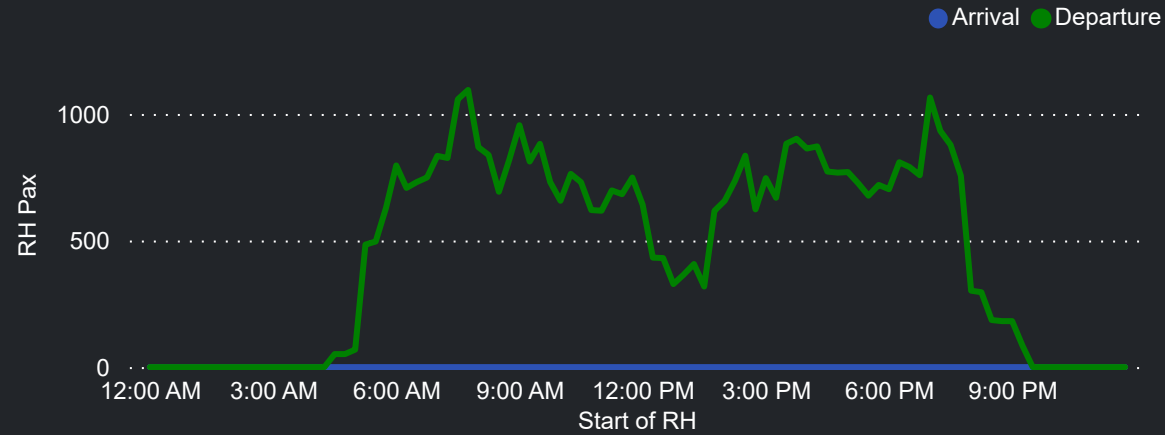

Airport Operations Plan - Terminal 1 Arrivals

Rolling Hour Pax (Daily Average)

Pax Heat Map

Month	Week	M	Tu	W	Th	F	Sa	Su	M	Tu	W	Th	F	Sa	Su	
Sep 2023	36					01	02	03						13,227	7,543	9,113
	37	04	05	06	07	08	09	10	11,224	9,726	11,592	11,950	13,116	7,203	8,842	
	38	11	12	13	14	15	16	17	10,915	9,455	12,953	12,732	12,767	6,621	8,717	
	39	18	19	20	21	22	23	24	10,979	9,311	12,686	11,432	13,628	8,472	10,692	
	40	25	26	27	28	29	30		13,842	12,020	13,749	14,067	14,813	9,569		
Oct 2023	40							01							10,816	
	41	02	03	04	05	06	07	08	11,677	10,559	12,107	13,069	12,033	7,621	8,460	
	42	09	10	11	12	13	14	15	11,751	10,943	12,459	12,789	12,728	7,524	9,753	
	43	16	17	18	19	20	21	22	11,403	10,342	12,767	13,711	13,024	7,686	9,137	
	44	23	24	25	26	27	28	29	11,281	11,110	12,817	12,920	13,036	7,096	8,495	
45	30	31							9,880	11,641						

Top 10 Routes by Pax (Daily Average)

95 Flights Daily

11,042 Pax Daily

14,455 Seats Daily

76.39% Load Factor

Airport Operations Plan - Terminal 1 Departures

Rolling Hour Pax (Daily Average)

Top 10 Routes by Pax (Daily Average)