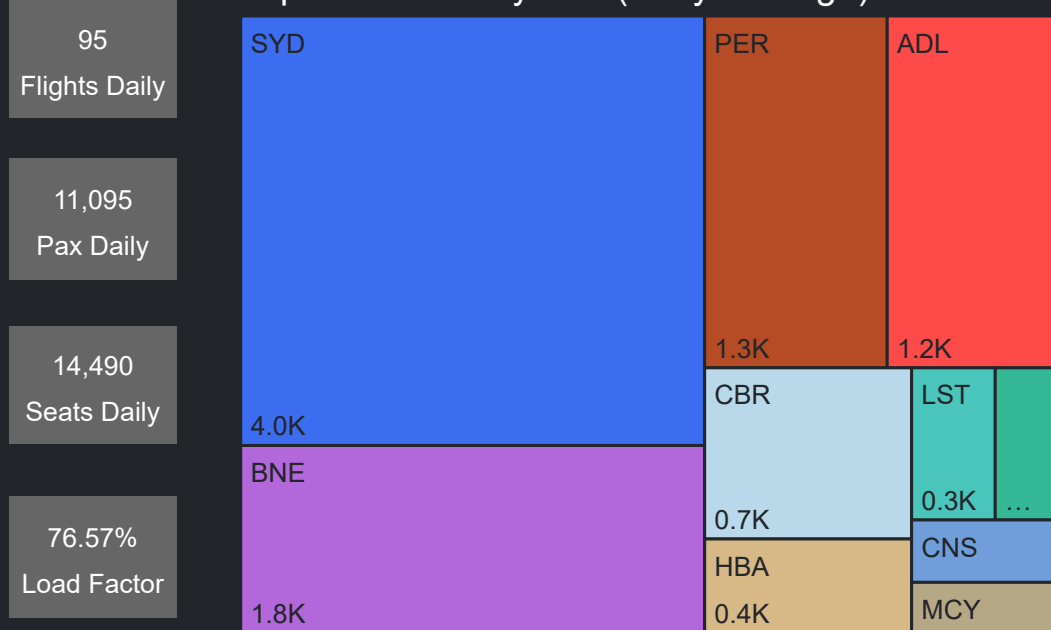

Airport Operations Plan - Terminal 1 Arrivals

Rolling Hour Pax (Daily Average)

Pax Heat Map

Month	Week	M	Tu	W	Th	F	Sa	Su	M	Tu	W	Th	F	Sa	Su	
Sep 2023	36					01	02	03						13,227	7,543	9,113
	37	04	05	06	07	08	09	10	11,224	9,726	11,592	11,950	13,116	7,203	8,842	
	38	11	12	13	14	15	16	17	10,915	9,455	12,953	12,732	12,767	6,621	8,717	
	39	18	19	20	21	22	23	24	10,979	9,311	12,686	11,432	13,628	8,472	10,692	
	40	25	26	27	28	29	30		13,842	12,020	13,749	14,067	14,813	9,569		
Oct 2023	40							01							10,816	
	41	02	03	04	05	06	07	08	11,677	10,559	12,107	13,069	12,033	7,621	8,460	
	42	09	10	11	12	13	14	15	11,751	10,943	12,459	12,789	12,728	7,524	9,753	
	43	16	17	18	19	20	21	22	11,403	10,342	12,767	13,711	13,024	7,686	9,137	
	44	23	24	25	26	27	28	29	11,281	11,110	12,817	12,920	13,036	7,096	8,495	
45	30	31							9,880	11,641						

Top 10 Routes by Pax (Daily Average)

95 Flights Daily

11,042 Pax Daily

14,455 Seats Daily

76.39% Load Factor

Airport Operations Plan - Terminal 1 Departures

Rolling Hour Pax (Daily Average)

Top 10 Routes by Pax (Daily Average)