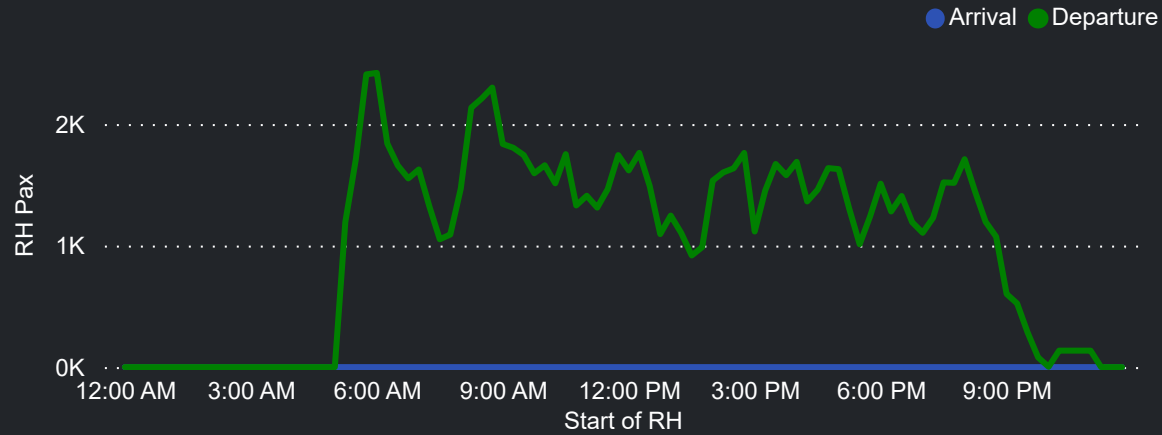

Airport Operations Plan - Terminal 3 & 4 Arrivals

Rolling Hour Pax (Daily Average)

Pax Heat Map

Month	Week	M	Tu	W	Th	F	Sa	Su	M	Tu	W	Th	F	Sa	Su
Sep 2023	36					01	02	03					26,571	18,983	23,244
	37	04	05	06	07	08	09	10	24,038	21,101	21,653	23,292	26,324	18,920	22,094
	38	11	12	13	14	15	16	17	23,628	21,643	23,427	24,483	25,996	19,141	23,728
	39	18	19	20	21	22	23	24	23,397	21,817	24,215	24,589	26,891	21,555	26,262
	40	25	26	27	28	29	30		27,307	25,738	26,690	27,300	29,394	23,674	
Oct 2023	40							01							27,051
	41	02	03	04	05	06	07	08	27,839	25,330	25,837	26,509	26,118	21,308	24,730
	42	09	10	11	12	13	14	15	24,525	22,425	23,969	24,440	26,816	19,389	23,923
	43	16	17	18	19	20	21	22	24,342	22,189	24,064	25,477	28,189	21,037	24,416
	44	23	24	25	26	27	28	29	23,881	22,682	24,203	25,102	27,467	19,873	24,452
45	30	31							25,970	24,539					

Top 10 Routes by Pax (Daily Average)

164
Flights Daily

24,183
Pax Daily

28,494
Seats Daily

84.87%
Load Factor

Airport Operations Plan - Terminal 3 & 4 Departures

Rolling Hour Pax (Daily Average)

Pax Heat Map

Month	Week	M	Tu	W	Th	F	Sa	Su	M	Tu	W	Th	F	Sa	Su	
Sep 2023	36					01	02	03						24,218	18,510	23,750
	37	04	05	06	07	08	09	10	25,082	23,172	23,114	23,681	26,091	19,504	24,519	
	38	11	12	13	14	15	16	17	25,355	23,797	24,282	24,699	28,328	21,185	26,143	
	39	18	19	20	21	22	23	24	27,097	24,847	24,776	24,654	23,678	18,365	25,577	
	40	25	26	27	28	29	30		25,313	21,559	21,942	23,039	24,864	19,551		
Oct 2023	40							01							23,446	
	41	02	03	04	05	06	07	08	26,869	24,302	23,705	25,148	26,309	21,350	27,188	
	42	09	10	11	12	13	14	15	27,914	24,028	24,817	25,439	26,953	20,357	25,059	
	43	16	17	18	19	20	21	22	26,891	22,686	23,679	24,200	26,483	19,276	25,648	
	44	23	24	25	26	27	28	29	27,793	24,190	25,401	26,412	29,328	21,846	28,060	
45	30	31						26,386	22,003							

Top 10 Routes by Pax (Daily Average)