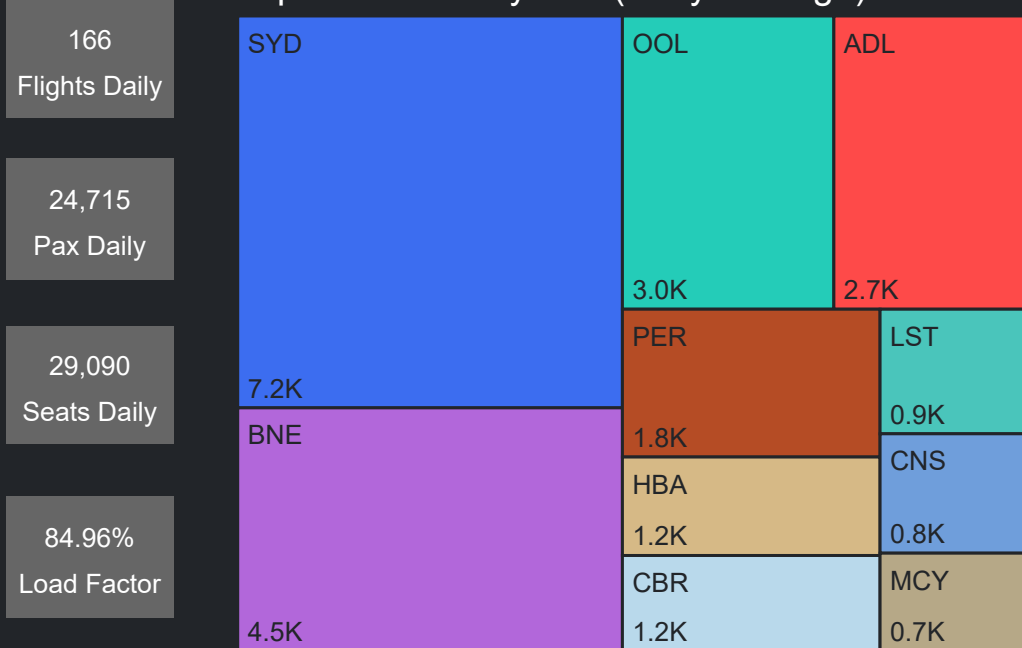

Month	Week	M	Tu	W	Th	F	Sa	Su	M	Tu	W	Th	F	Sa	Su
Sep 2023	36					01	02	03					15,788	15,440	15,551
	37	04	05	06	07	08	09	10	13,987	13,672	13,844	14,039	16,029	15,534	15,419
	38	11	12	13	14	15	16	17	13,421	13,561	14,655	16,065	17,704	17,172	17,291
	39	18	19	20	21	22	23	24	15,634	15,071	15,304	16,499	17,641	16,617	16,420
	40	25	26	27	28	29	30		14,706	13,817	13,644	15,322	15,756	14,148	
Oct 2023	40							01							14,051
	41	02	03	04	05	06	07	08	14,207	12,587	13,179	13,808	14,273	15,178	15,207
	42	09	10	11	12	13	14	15	14,119	12,804	12,988	13,486	14,288	14,543	14,381
	43	16	17	18	19	20	21	22	13,881	12,402	13,099	13,435	13,979	14,625	14,017
	44	23	24	25	26	27	28	29	13,223	12,462	12,784	13,824	13,956	15,047	14,194
	45	30	31						15,945	15,725					

Top 10 Routes by Pax (Daily Average)

SIN	DXB	KUL	
2.0K	1.1K	1.0K	
AKL	HKG	SGN	DOH
1.4K	0.7K	0.5K	0.5K
DPS	BKK	CAN	
1.3K	0.7K	0.5K	

70
Flights Daily

14,614
Pax Daily

19,191
Seats Daily

76.15%
Load Factor

Airport Operations Plan - Terminal 3

Rolling Hour Pax (Daily Average)

Top 10 Routes by Pax (Daily Average)

Pax Heat Map

Month	Week	M	Tu	W	Th	F	Sa	Su	M	Tu	W	Th	F	Sa	Su	
Sep 2023	36					01	02	03						26,855	17,473	24,051
	37	04	05	06	07	08	09	10	26,131	22,656	23,004	26,171	27,984	18,315	23,755	
	38	11	12	13	14	15	16	17	26,428	23,946	24,741	25,948	28,057	18,270	24,492	
	39	18	19	20	21	22	23	24	25,343	21,591	23,051	24,102	24,556	17,568	25,589	
	40	25	26	27	28	29	30		25,704	23,232	23,469	25,723	27,611	19,770		
Oct 2023	40							01							25,553	
	41	02	03	04	05	06	07	08	29,173	24,427	23,890	26,963	27,536	19,384	26,723	
	42	09	10	11	12	13	14	15	27,728	23,957	24,190	27,295	29,460	18,837	26,666	
	43	16	17	18	19	20	21	22	28,100	23,325	23,973	27,051	29,515	19,352	26,713	
	44	23	24	25	26	27	28	29	28,055	24,257	24,825	28,181	30,585	19,408	26,643	
45	30	31							27,428	22,866						