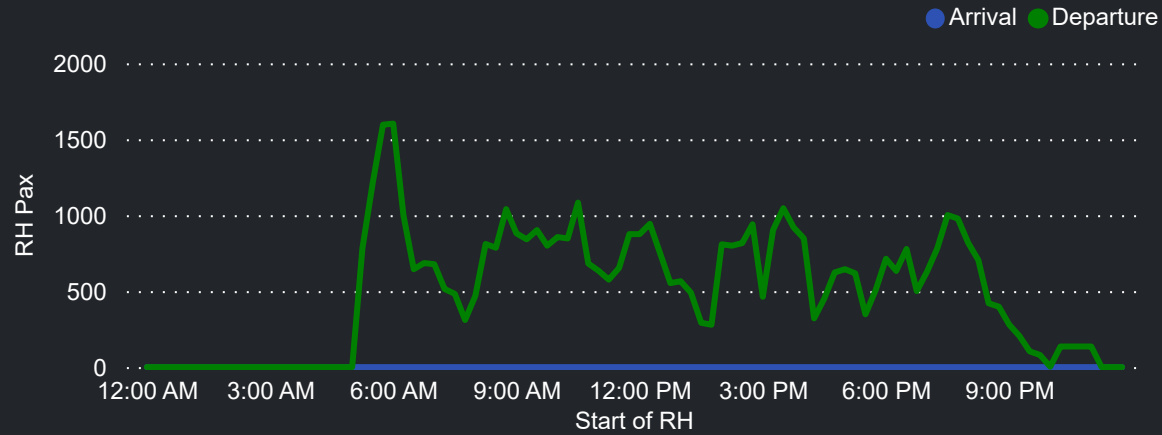

Airport Operations Plan - Terminal 4 Arrivals

Rolling Hour Pax (Daily Average)

Pax Heat Map

Month	Week	M	Tu	W	Th	F	Sa	Su	M	Tu	W	Th	F	Sa	Su	
Sep 2023	36					01	02	03						12,320	10,185	11,586
	37	04	05	06	07	08	09	10	11,285	10,241	10,384	10,358	12,307	9,863	10,728	
	38	11	12	13	14	15	16	17	11,116	10,162	11,275	11,494	12,670	10,706	12,159	
	39	18	19	20	21	22	23	24	11,725	11,935	12,960	12,487	13,508	11,864	13,286	
	40	25	26	27	28	29	30		13,916	12,975	13,681	13,330	14,543	12,703		
Oct 2023	40							01							13,359	
	41	02	03	04	05	06	07	08	12,796	12,900	13,273	12,698	12,557	11,696	12,196	
	42	09	10	11	12	13	14	15	11,679	11,035	12,105	11,295	12,066	10,106	10,806	
	43	16	17	18	19	20	21	22	11,140	10,779	12,268	11,737	12,968	10,808	11,499	
	44	23	24	25	26	27	28	29	10,819	11,006	11,988	11,332	12,636	10,900	12,078	
45	30	31						12,609	12,419							

Top 10 Routes by Pax (Daily Average)

82
Flights Daily

11,890
Pax Daily

13,949
Seats Daily

85.24%
Load Factor

Airport Operations Plan - Terminal 4 Departures

Rolling Hour Pax (Daily Average)

Pax Heat Map

Month	Week	M	Tu	W	Th	F	Sa	Su	M	Tu	W	Th	F	Sa	Su	
Sep 2023	36					01	02	03						11,614	9,835	11,357
	37	04	05	06	07	08	09	10	11,704	11,376	11,379	10,444	12,124	10,246	12,130	
	38	11	12	13	14	15	16	17	11,439	11,332	11,693	11,740	13,597	11,350	13,220	
	39	18	19	20	21	22	23	24	13,426	13,138	12,980	12,654	12,505	10,488	12,964	
	40	25	26	27	28	29	30		13,000	11,090	11,482	11,286	12,104	10,752		
Oct 2023	40							01							11,585	
	41	02	03	04	05	06	07	08	12,739	12,305	12,379	11,996	12,334	11,578	12,999	
	42	09	10	11	12	13	14	15	13,032	11,461	12,491	11,289	12,243	10,803	11,510	
	43	16	17	18	19	20	21	22	11,993	10,771	11,502	10,889	12,189	10,153	11,852	
	44	23	24	25	26	27	28	29	12,800	11,609	12,791	12,001	13,574	11,411	13,791	
	45	30	31						12,319	11,257						