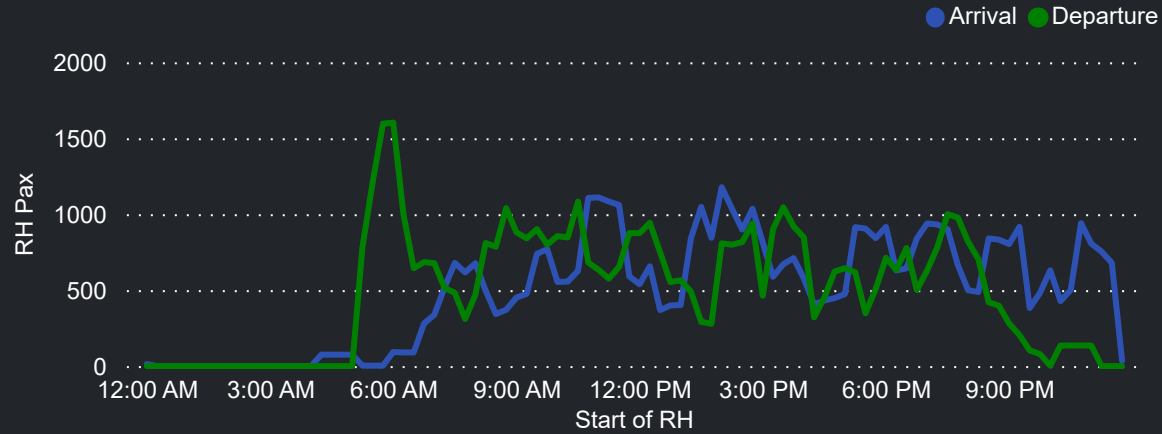

Top 10 Routes by Pax (Daily Average)

Airport Operations Plan - Terminal 3 Departures

Rolling Hour Pax (Daily Average)

Pax Heat Map

Month	Week	M	Tu	W	Th	F	Sa	Su	M	Tu	W	Th	F	Sa	Su	
Sep 2023	36					01	02	03						12,604	8,675	12,393
	37	04	05	06	07	08	09	10	13,378	11,796	11,735	13,237	13,967	9,258	12,389	
	38	11	12	13	14	15	16	17	13,916	12,465	12,589	12,959	14,731	9,835	12,923	
	39	18	19	20	21	22	23	24	13,671	11,709	11,796	12,000	11,173	7,877	12,613	
	40	25	26	27	28	29	30		12,313	10,469	10,460	11,753	12,760	8,799		
Oct 2023	40							01							11,861	
	41	02	03	04	05	06	07	08	14,130	11,997	11,326	13,152	13,975	9,772	14,189	
	42	09	10	11	12	13	14	15	14,882	12,567	12,326	14,150	14,710	9,554	13,549	
	43	16	17	18	19	20	21	22	14,898	11,915	12,177	13,311	14,294	9,123	13,796	
	44	23	24	25	26	27	28	29	14,993	12,581	12,610	14,411	15,754	10,435	14,269	
45	30	31						14,067	10,746							

Top 10 Routes by Pax (Daily Average)

Airport Operations Plan - Terminal 4

Rolling Hour Pax (Daily Average)

Top 10 Routes by Pax (Daily Average)

Pax Heat Map

Month	Week	M	Tu	W	Th	F	Sa	Su	M	Tu	W	Th	F	Sa	Su
Sep 2023	36					01	02	03					23,934	20,020	22,943
	37	04	05	06	07	08	09	10	22,989	21,617	21,763	20,802	24,431	20,109	22,858
	38	11	12	13	14	15	16	17	22,555	21,494	22,968	23,234	26,267	22,056	25,379
	39	18	19	20	21	22	23	24	25,151	25,073	25,940	25,141	26,013	22,352	26,250
	40	25	26	27	28	29	30		26,916	24,065	25,163	24,616	26,647	23,455	
Oct 2023	40							01							24,944
	41	02	03	04	05	06	07	08	25,535	25,205	25,652	24,694	24,891	23,274	25,195
	42	09	10	11	12	13	14	15	24,711	22,496	24,596	22,584	24,309	20,909	22,316
	43	16	17	18	19	20	21	22	23,133	21,550	23,770	22,626	25,157	20,961	23,351
	44	23	24	25	26	27	28	29	23,619	22,615	24,779	23,333	26,210	22,311	25,869
	45	30	31						24,928	23,676					