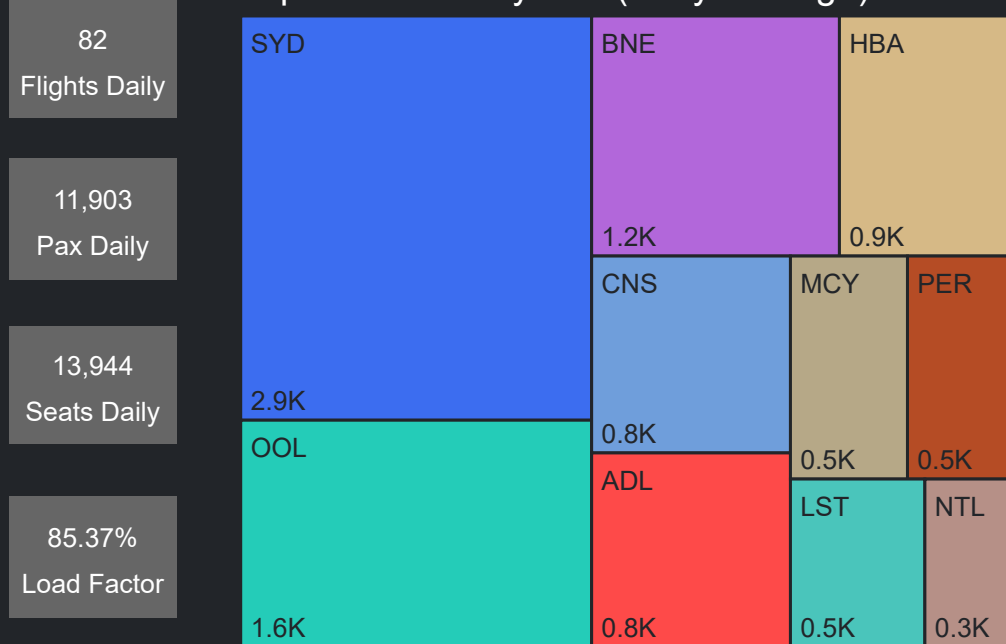

Top 10 Routes by Pax (Daily Average)

82
Flights Daily

11,890
Pax Daily

13,949
Seats Daily

85.24%
Load Factor

Airport Operations Plan - Terminal 4 Departures

Rolling Hour Pax (Daily Average)

Pax Heat Map

Month	Week	M	Tu	W	Th	F	Sa	Su	M	Tu	W	Th	F	Sa	Su	
Sep 2023	36					01	02	03						11,614	9,835	11,357
	37	04	05	06	07	08	09	10	11,704	11,376	11,379	10,444	12,124	10,246	12,130	
	38	11	12	13	14	15	16	17	11,439	11,332	11,693	11,740	13,597	11,350	13,220	
	39	18	19	20	21	22	23	24	13,426	13,138	12,980	12,654	12,505	10,488	12,964	
	40	25	26	27	28	29	30		13,000	11,090	11,482	11,286	12,104	10,752		
Oct 2023	40							01							11,585	
	41	02	03	04	05	06	07	08	12,739	12,305	12,379	11,996	12,334	11,578	12,999	
	42	09	10	11	12	13	14	15	13,032	11,461	12,491	11,289	12,243	10,803	11,510	
	43	16	17	18	19	20	21	22	11,993	10,771	11,502	10,889	12,189	10,153	11,852	
	44	23	24	25	26	27	28	29	12,800	11,609	12,791	12,001	13,574	11,411	13,791	
	45	30	31						12,319	11,257						

Top 10 Routes by Pax (Daily Average)

82
Flights Daily

11,903
Pax Daily

13,944
Seats Daily

85.37%
Load Factor

Airport Operations Plan - Terminal 3 & 4

Rolling Hour Pax (Daily Average)

Top 10 Routes by Pax (Daily Average)