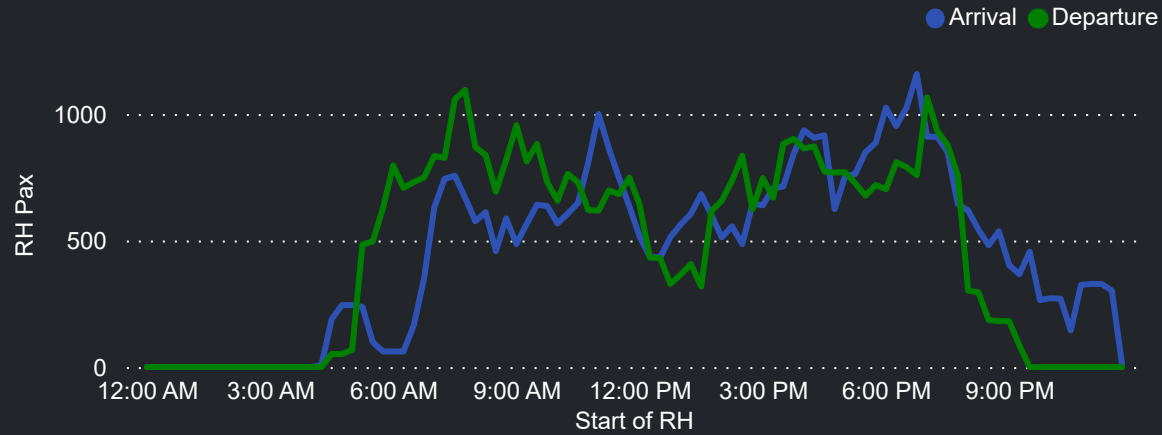

Airport Operations Plan - All Terminals

Rolling Hour Pax (Daily Average)

Pax Heat Map

Month	Week	M	Tu	W	Th	F	Sa	Su	M	Tu	W	Th	F	Sa	Su	
Sep 2023	36					01	02	03						105,648	82,377	98,283
	37	04	05	06	07	08	09	10	99,345	92,078	94,786	99,291	109,447	84,765	99,133	
	38	11	12	13	14	15	16	17	98,660	93,360	101,776	105,415	114,162	88,653	103,905	
	39	18	19	20	21	22	23	24	104,707	96,899	103,148	103,769	107,557	86,942	107,058	
	40	25	26	27	28	29	30		107,735	98,747	102,011	107,126	113,264	90,829		
Oct 2023	40							01							102,167	
	41	02	03	04	05	06	07	08	108,649	99,739	101,903	106,473	107,852	90,145	104,400	
	42	09	10	11	12	13	14	15	107,997	97,404	102,646	104,969	110,509	85,653	101,632	
	43	16	17	18	19	20	21	22	105,319	93,788	101,082	104,866	109,950	86,486	102,104	
	44	23	24	25	26	27	28	29	105,166	98,157	103,131	107,206	114,514	88,746	102,800	
45	30	31						106,936	98,835							

Top 10 Routes by Pax (Daily Average)

Airport Operations Plan - Terminal 1

Rolling Hour Pax (Daily Average)

Top 10 Routes by Pax (Daily Average)

Pax Heat Map

Month	Week	M	Tu	W	Th	F	Sa	Su	M	Tu	W	Th	F	Sa	Su
Sep 2023	36					01	02	03					24,123	14,207	19,845
	37	04	05	06	07	08	09	10	23,724	21,173	23,753	24,179	25,568	14,982	20,131
	38	11	12	13	14	15	16	17	22,909	20,408	26,185	25,495	26,482	15,151	19,822
	39	18	19	20	21	22	23	24	24,443	20,646	25,023	22,734	22,971	14,220	21,614
	40	25	26	27	28	29	30		25,629	22,318	24,899	25,231	26,295	15,973	
Oct 2023	40							01							20,143
	41	02	03	04	05	06	07	08	23,287	21,444	23,278	24,494	23,727	14,823	19,446
	42	09	10	11	12	13	14	15	25,183	22,713	25,339	25,883	25,180	14,755	20,920
	43	16	17	18	19	20	21	22	24,640	21,297	24,807	25,797	24,585	14,799	20,310
	44	23	24	25	26	27	28	29	24,843	23,165	25,584	26,283	27,088	15,946	19,963
45	30	31							20,418	20,122					