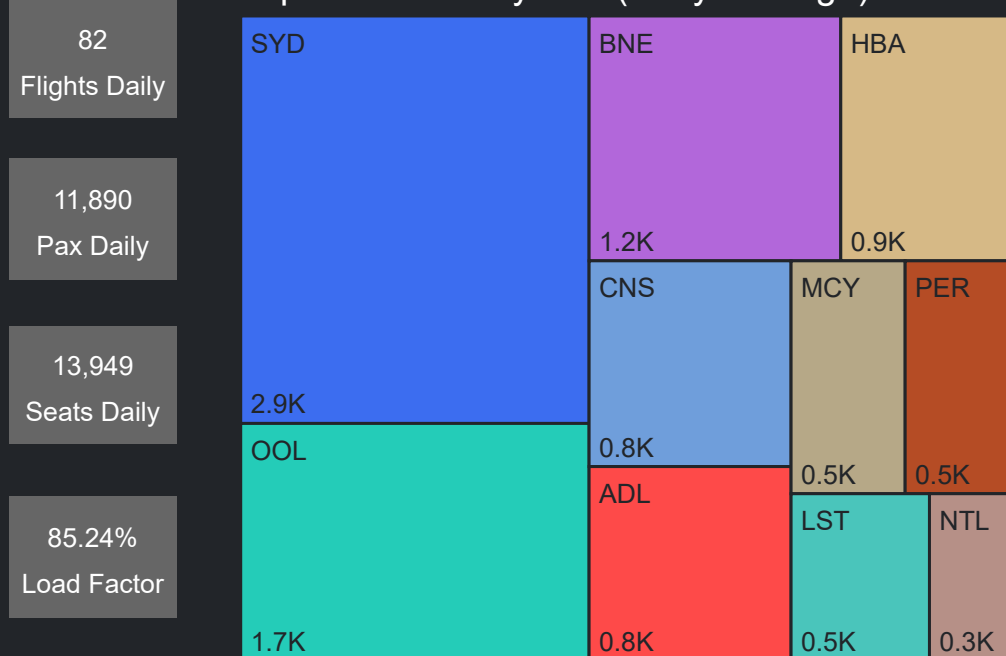

Top 10 Routes by Pax (Daily Average)

Airport Operations Plan - Terminal 4

Rolling Hour Pax (Daily Average)

Top 10 Routes by Pax (Daily Average)

Pax Heat Map

Month	Week	M	Tu	W	Th	F	Sa	Su	M	Tu	W	Th	F	Sa	Su
Sep 2023	36					01	02	03					23,934	20,020	22,943
	37	04	05	06	07	08	09	10	22,989	21,617	21,763	20,802	24,431	20,109	22,858
	38	11	12	13	14	15	16	17	22,555	21,494	22,968	23,234	26,267	22,056	25,379
	39	18	19	20	21	22	23	24	25,151	25,073	25,940	25,141	26,013	22,352	26,250
	40	25	26	27	28	29	30		26,916	24,065	25,163	24,616	26,647	23,455	
Oct 2023	40							01							24,944
	41	02	03	04	05	06	07	08	25,535	25,205	25,652	24,694	24,891	23,274	25,195
	42	09	10	11	12	13	14	15	24,711	22,496	24,596	22,584	24,309	20,909	22,316
	43	16	17	18	19	20	21	22	23,133	21,550	23,770	22,626	25,157	20,961	23,351
	44	23	24	25	26	27	28	29	23,619	22,615	24,779	23,333	26,210	22,311	25,869
	45	30	31						24,928	23,676					

Airport Operations Plan - Terminal 4 Arrivals

Rolling Hour Pax (Daily Average)

Pax Heat Map

Month	Week	M	Tu	W	Th	F	Sa	Su	M	Tu	W	Th	F	Sa	Su	
Sep 2023	36					01	02	03						12,320	10,185	11,586
	37	04	05	06	07	08	09	10	11,285	10,241	10,384	10,358	12,307	9,863	10,728	
	38	11	12	13	14	15	16	17	11,116	10,162	11,275	11,494	12,670	10,706	12,159	
	39	18	19	20	21	22	23	24	11,725	11,935	12,960	12,487	13,508	11,864	13,286	
	40	25	26	27	28	29	30		13,916	12,975	13,681	13,330	14,543	12,703		
Oct 2023	40							01							13,359	
	41	02	03	04	05	06	07	08	12,796	12,900	13,273	12,698	12,557	11,696	12,196	
	42	09	10	11	12	13	14	15	11,679	11,035	12,105	11,295	12,066	10,106	10,806	
	43	16	17	18	19	20	21	22	11,140	10,779	12,268	11,737	12,968	10,808	11,499	
	44	23	24	25	26	27	28	29	10,819	11,006	11,988	11,332	12,636	10,900	12,078	
45	30	31						12,609	12,419							

Top 10 Routes by Pax (Daily Average)

82
Flights Daily

11,890
Pax Daily

13,949
Seats Daily

85.24%
Load Factor

Airport Operations Plan - Terminal 4 Departures

Rolling Hour Pax (Daily Average)

Pax Heat Map