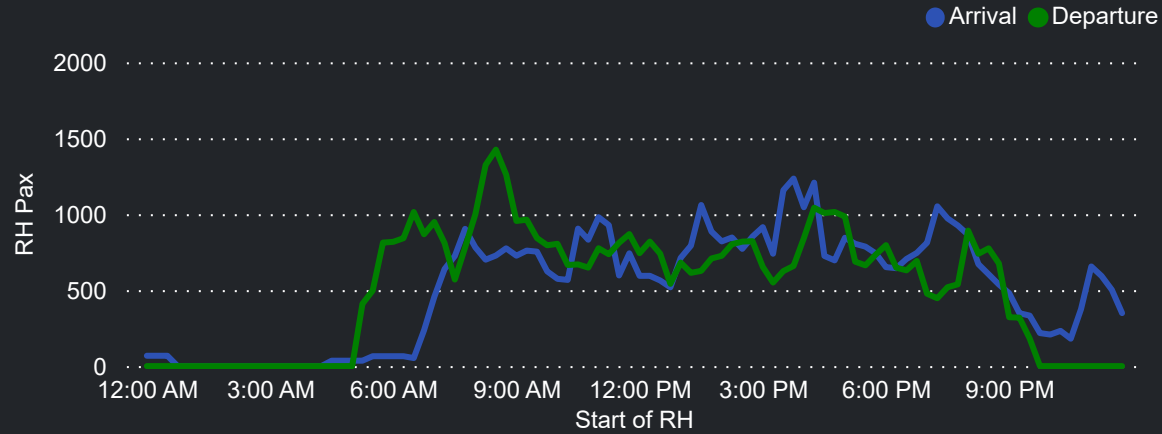

Month	Week	M	Tu	W	Th	F	Sa	Su	M	Tu	W	Th	F	Sa	Su
Sep 2023	36					01	02	03					15,788	15,440	15,551
	37	04	05	06	07	08	09	10	13,987	13,672	13,844	14,039	16,029	15,534	15,419
	38	11	12	13	14	15	16	17	13,421	13,561	14,655	16,065	17,704	17,172	17,291
	39	18	19	20	21	22	23	24	15,634	15,071	15,304	16,499	17,641	16,617	16,420
	40	25	26	27	28	29	30		14,706	13,817	13,644	15,322	15,756	14,148	
Oct 2023	40							01							14,051
	41	02	03	04	05	06	07	08	14,207	12,587	13,179	13,808	14,273	15,178	15,207
	42	09	10	11	12	13	14	15	14,119	12,804	12,988	13,486	14,288	14,543	14,381
	43	16	17	18	19	20	21	22	13,881	12,402	13,099	13,435	13,979	14,625	14,017
	44	23	24	25	26	27	28	29	13,223	12,462	12,784	13,824	13,956	15,047	14,194
	45	30	31						15,945	15,725					

Top 10 Routes by Pax (Daily Average)

SIN	DXB	KUL	
2.0K	1.1K	1.0K	
AKL	HKG	SGN	DOH
1.4K	0.7K	0.5K	0.5K
DPS	BKK	CAN	
1.3K	0.7K	0.5K	

70
Flights Daily

14,614
Pax Daily

19,191
Seats Daily

76.15%
Load Factor

Airport Operations Plan - Terminal 3

Rolling Hour Pax (Daily Average)

Top 10 Routes by Pax (Daily Average)

Pax Heat Map

Month	Week	M	Tu	W	Th	F	Sa	Su	M	Tu	W	Th	F	Sa	Su	
Sep 2023	36					01	02	03						26,855	17,473	24,051
	37	04	05	06	07	08	09	10	26,131	22,656	23,004	26,171	27,984	18,315	23,755	
	38	11	12	13	14	15	16	17	26,428	23,946	24,741	25,948	28,057	18,270	24,492	
	39	18	19	20	21	22	23	24	25,343	21,591	23,051	24,102	24,556	17,568	25,589	
	40	25	26	27	28	29	30		25,704	23,232	23,469	25,723	27,611	19,770		
Oct 2023	40							01							25,553	
	41	02	03	04	05	06	07	08	29,173	24,427	23,890	26,963	27,536	19,384	26,723	
	42	09	10	11	12	13	14	15	27,728	23,957	24,190	27,295	29,460	18,837	26,666	
	43	16	17	18	19	20	21	22	28,100	23,325	23,973	27,051	29,515	19,352	26,713	
	44	23	24	25	26	27	28	29	28,055	24,257	24,825	28,181	30,585	19,408	26,643	
45	30	31							27,428	22,866						