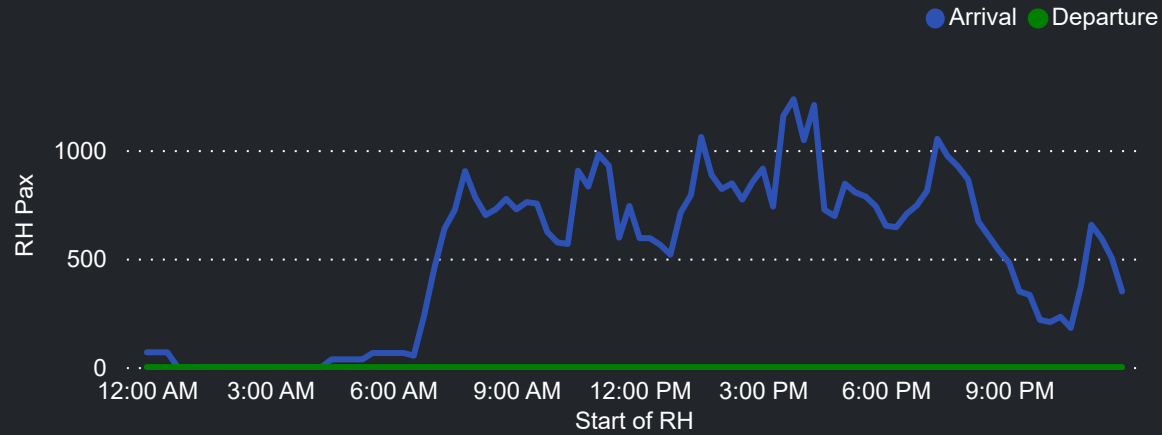

Top 10 Routes by Pax (Daily Average)

SIN	DXB	KUL	
2.0K	1.1K	1.0K	
AKL	HKG	SGN	DOH
1.4K	0.7K	0.5K	0.5K
DPS	BKK	CAN	
1.3K	0.7K	0.5K	

70
Flights Daily

14,614
Pax Daily

19,191
Seats Daily

76.15%
Load Factor

Airport Operations Plan - Terminal 3

Rolling Hour Pax (Daily Average)

Top 10 Routes by Pax (Daily Average)

Pax Heat Map

Month	Week	M	Tu	W	Th	F	Sa	Su	M	Tu	W	Th	F	Sa	Su	
Sep 2023	36					01	02	03						26,855	17,473	24,051
	37	04	05	06	07	08	09	10	26,131	22,656	23,004	26,171	27,984	18,315	23,755	
	38	11	12	13	14	15	16	17	26,428	23,946	24,741	25,948	28,057	18,270	24,492	
	39	18	19	20	21	22	23	24	25,343	21,591	23,051	24,102	24,556	17,568	25,589	
	40	25	26	27	28	29	30		25,704	23,232	23,469	25,723	27,611	19,770		
Oct 2023	40							01							25,553	
	41	02	03	04	05	06	07	08	29,173	24,427	23,890	26,963	27,536	19,384	26,723	
	42	09	10	11	12	13	14	15	27,728	23,957	24,190	27,295	29,460	18,837	26,666	
	43	16	17	18	19	20	21	22	28,100	23,325	23,973	27,051	29,515	19,352	26,713	
	44	23	24	25	26	27	28	29	28,055	24,257	24,825	28,181	30,585	19,408	26,643	
45	30	31							27,428	22,866						

Airport Operations Plan - Terminal 3 Arrivals

Rolling Hour Pax (Daily Average)

Pax Heat Map

Month	Week	M	Tu	W	Th	F	Sa	Su	M	Tu	W	Th	F	Sa	Su	
Sep 2023	36					01	02	03						14,251	8,798	11,658
	37	04	05	06	07	08	09	10	12,753	10,860	11,269	12,934	14,017	9,057	11,366	
	38	11	12	13	14	15	16	17	12,512	11,481	12,152	12,989	13,326	8,435	11,569	
	39	18	19	20	21	22	23	24	11,672	9,882	11,255	12,102	13,383	9,691	12,976	
	40	25	26	27	28	29	30		13,391	12,763	13,009	13,970	14,851	10,971		
Oct 2023	40							01							13,692	
	41	02	03	04	05	06	07	08	15,043	12,430	12,564	13,811	13,561	9,612	12,534	
	42	09	10	11	12	13	14	15	12,846	11,390	11,864	13,145	14,750	9,283	13,117	
	43	16	17	18	19	20	21	22	13,202	11,410	11,796	13,740	15,221	10,229	12,917	
	44	23	24	25	26	27	28	29	13,062	11,676	12,215	13,770	14,831	8,973	12,374	
45	30	31							13,361	12,120						