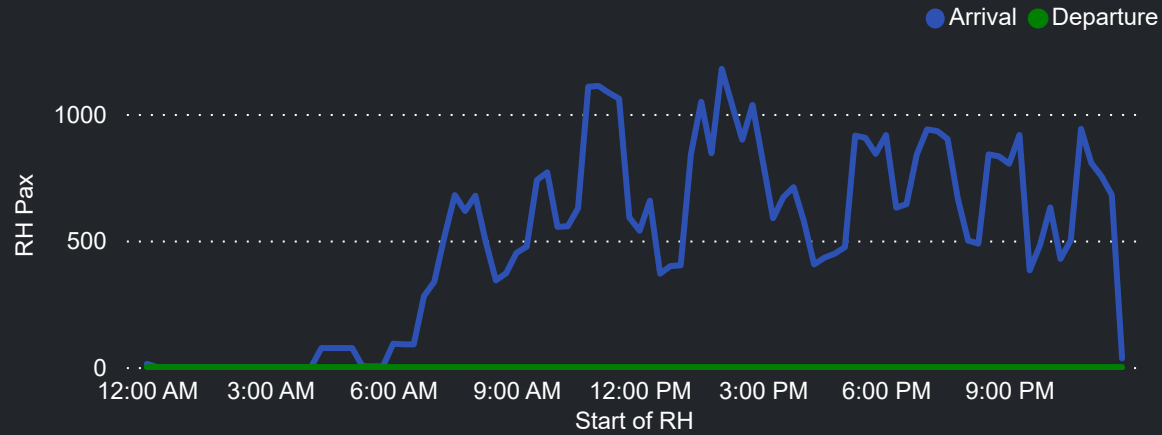

Top 10 Routes by Pax (Daily Average)

Airport Operations Plan - Terminal 4

Rolling Hour Pax (Daily Average)

Top 10 Routes by Pax (Daily Average)

Pax Heat Map

Month	Week	M	Tu	W	Th	F	Sa	Su	M	Tu	W	Th	F	Sa	Su
Sep 2023	36					01	02	03					23,934	20,020	22,943
	37	04	05	06	07	08	09	10	22,989	21,617	21,763	20,802	24,431	20,109	22,858
	38	11	12	13	14	15	16	17	22,555	21,494	22,968	23,234	26,267	22,056	25,379
	39	18	19	20	21	22	23	24	25,151	25,073	25,940	25,141	26,013	22,352	26,250
	40	25	26	27	28	29	30		26,916	24,065	25,163	24,616	26,647	23,455	
Oct 2023	40							01							24,944
	41	02	03	04	05	06	07	08	25,535	25,205	25,652	24,694	24,891	23,274	25,195
	42	09	10	11	12	13	14	15	24,711	22,496	24,596	22,584	24,309	20,909	22,316
	43	16	17	18	19	20	21	22	23,133	21,550	23,770	22,626	25,157	20,961	23,351
	44	23	24	25	26	27	28	29	23,619	22,615	24,779	23,333	26,210	22,311	25,869
	45	30	31						24,928	23,676					

Airport Operations Plan - Terminal 4 Arrivals

Rolling Hour Pax (Daily Average)

Pax Heat Map

Month	Week	M	Tu	W	Th	F	Sa	Su	M	Tu	W	Th	F	Sa	Su	
Sep 2023	36					01	02	03						12,320	10,185	11,586
	37	04	05	06	07	08	09	10	11,285	10,241	10,384	10,358	12,307	9,863	10,728	
	38	11	12	13	14	15	16	17	11,116	10,162	11,275	11,494	12,670	10,706	12,159	
	39	18	19	20	21	22	23	24	11,725	11,935	12,960	12,487	13,508	11,864	13,286	
	40	25	26	27	28	29	30		13,916	12,975	13,681	13,330	14,543	12,703		
Oct 2023	40							01							13,359	
	41	02	03	04	05	06	07	08	12,796	12,900	13,273	12,698	12,557	11,696	12,196	
	42	09	10	11	12	13	14	15	11,679	11,035	12,105	11,295	12,066	10,106	10,806	
	43	16	17	18	19	20	21	22	11,140	10,779	12,268	11,737	12,968	10,808	11,499	
	44	23	24	25	26	27	28	29	10,819	11,006	11,988	11,332	12,636	10,900	12,078	
45	30	31						12,609	12,419							