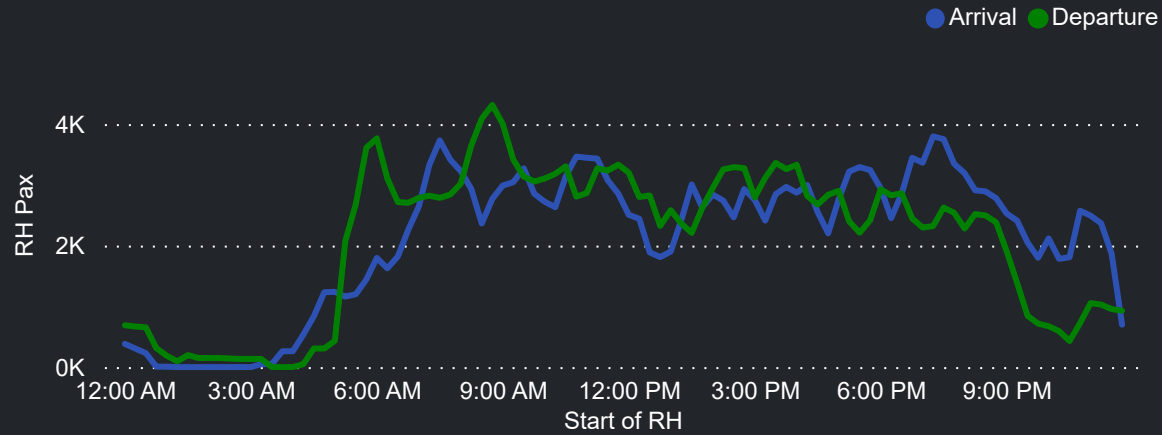

Airport Operations Plan - All Terminals

Rolling Hour Pax (Daily Average)

Pax Heat Map

Month	Week	M	Tu	W	Th	F	Sa	Su	M	Tu	W	Th	F	Sa	Su	
Sep 2023	36					01	02	03						105,648	82,377	98,283
	37	04	05	06	07	08	09	10	99,345	92,078	94,786	99,291	109,447	84,765	99,133	
	38	11	12	13	14	15	16	17	98,660	93,360	101,776	105,415	114,162	88,653	103,905	
	39	18	19	20	21	22	23	24	104,707	96,899	103,148	103,769	107,557	86,942	107,058	
	40	25	26	27	28	29	30		107,735	98,747	102,011	107,126	113,264	90,829		
Oct 2023	40							01							102,167	
	41	02	03	04	05	06	07	08	108,649	99,739	101,903	106,473	107,852	90,145	104,400	
	42	09	10	11	12	13	14	15	107,997	97,404	102,646	104,969	110,509	85,653	101,632	
	43	16	17	18	19	20	21	22	105,319	93,788	101,082	104,866	109,950	86,486	102,104	
	44	23	24	25	26	27	28	29	105,166	98,157	103,131	107,206	114,514	88,746	102,800	
45	30	31						106,936	98,835							

Top 10 Routes by Pax (Daily Average)

Airport Operations Plan - Terminal 1

Rolling Hour Pax (Daily Average)

Top 10 Routes by Pax (Daily Average)

Pax Heat Map

Month	Week	M	Tu	W	Th	F	Sa	Su	M	Tu	W	Th	F	Sa	Su
Sep 2023	36					01	02	03					24,123	14,207	19,845
	37	04	05	06	07	08	09	10	23,724	21,173	23,753	24,179	25,568	14,982	20,131
	38	11	12	13	14	15	16	17	22,909	20,408	26,185	25,495	26,482	15,151	19,822
	39	18	19	20	21	22	23	24	24,443	20,646	25,023	22,734	22,971	14,220	21,614
	40	25	26	27	28	29	30		25,629	22,318	24,899	25,231	26,295	15,973	
Oct 2023	40							01							20,143
	41	02	03	04	05	06	07	08	23,287	21,444	23,278	24,494	23,727	14,823	19,446
	42	09	10	11	12	13	14	15	25,183	22,713	25,339	25,883	25,180	14,755	20,920
	43	16	17	18	19	20	21	22	24,640	21,297	24,807	25,797	24,585	14,799	20,310
	44	23	24	25	26	27	28	29	24,843	23,165	25,584	26,283	27,088	15,946	19,963
45	30	31							20,418	20,122					