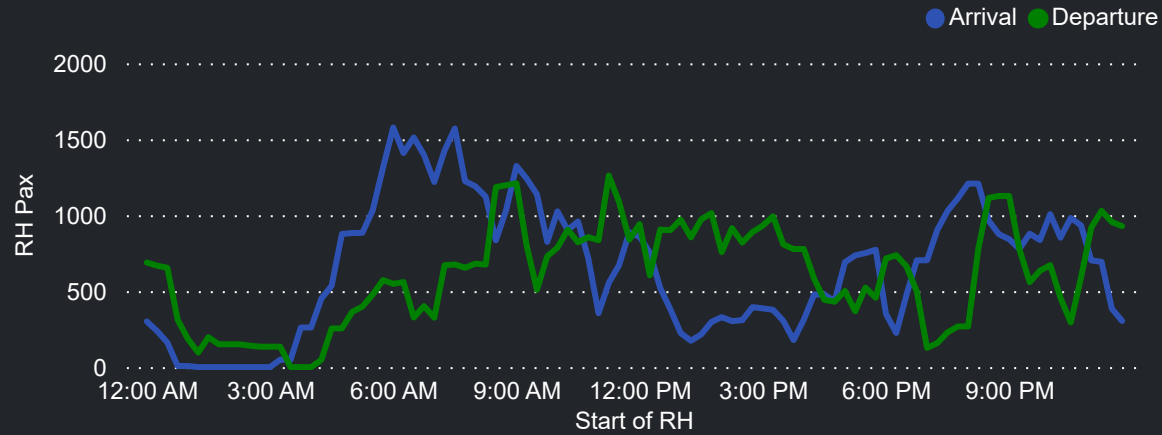

Pax Heat Map

Airport Operations Plan - Terminal 2

Rolling Hour Pax (Daily Average)