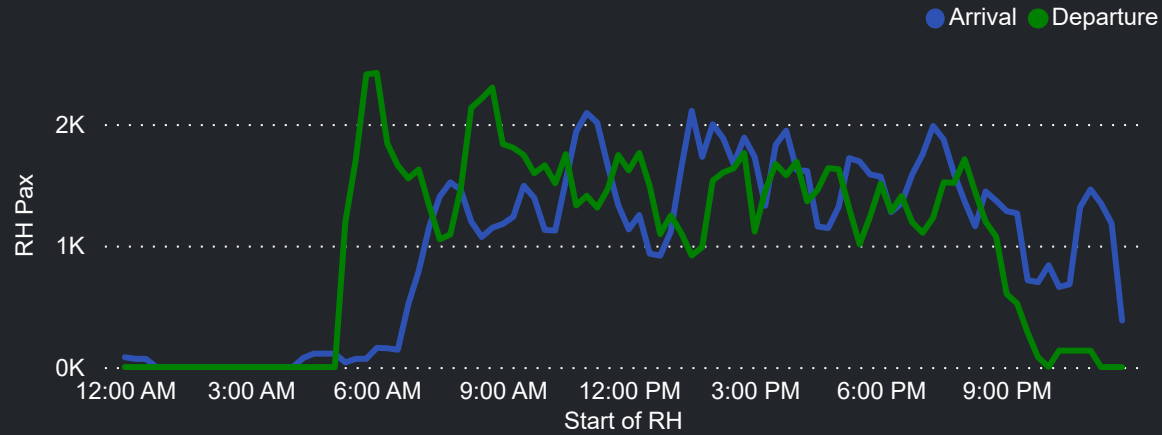

Month	Week	M	Tu	W	Th	F	Sa	Su	M	Tu	W	Th	F	Sa	Su	
Sep 2023	36					01	02	03						11,614	9,835	11,357
	37	04	05	06	07	08	09	10	11,704	11,376	11,379	10,444	12,124	10,246	12,130	
	38	11	12	13	14	15	16	17	11,439	11,332	11,693	11,740	13,597	11,350	13,220	
	39	18	19	20	21	22	23	24	13,426	13,138	12,980	12,654	12,505	10,488	12,964	
	40	25	26	27	28	29	30		13,000	11,090	11,482	11,286	12,104	10,752		
Oct 2023	40							01							11,585	
	41	02	03	04	05	06	07	08	12,739	12,305	12,379	11,996	12,334	11,578	12,999	
	42	09	10	11	12	13	14	15	13,032	11,461	12,491	11,289	12,243	10,803	11,510	
	43	16	17	18	19	20	21	22	11,993	10,771	11,502	10,889	12,189	10,153	11,852	
	44	23	24	25	26	27	28	29	12,800	11,609	12,791	12,001	13,574	11,411	13,791	
	45	30	31						12,319	11,257						

Top 10 Routes by Pax (Daily Average)

82
Flights Daily

11,903
Pax Daily

13,944
Seats Daily

85.37%
Load Factor

Airport Operations Plan - Terminal 3 & 4

Rolling Hour Pax (Daily Average)

Top 10 Routes by Pax (Daily Average)

Pax Heat Map

Month	Week	M	Tu	W	Th	F	Sa	Su	M	Tu	W	Th	F	Sa	Su
Sep 2023	36					01	02	03					50,789	37,493	46,994
	37	04	05	06	07	08	09	10	49,120	44,273	44,767	46,973	52,415	38,424	46,613
	38	11	12	13	14	15	16	17	48,983	45,440	47,709	49,182	54,324	40,326	49,871
	39	18	19	20	21	22	23	24	50,494	46,664	48,991	49,243	50,569	39,920	51,839
	40	25	26	27	28	29	30		52,620	47,297	48,632	50,339	54,258	43,225	
Oct 2023	40							01							50,497
	41	02	03	04	05	06	07	08	54,708	49,632	49,542	51,657	52,427	42,658	51,918
	42	09	10	11	12	13	14	15	52,439	46,453	48,786	49,879	53,769	39,746	48,982
	43	16	17	18	19	20	21	22	51,233	44,875	47,743	49,677	54,672	40,313	50,064
	44	23	24	25	26	27	28	29	51,674	46,872	49,604	51,514	56,795	41,719	52,512
45	30	31							52,356	46,542					