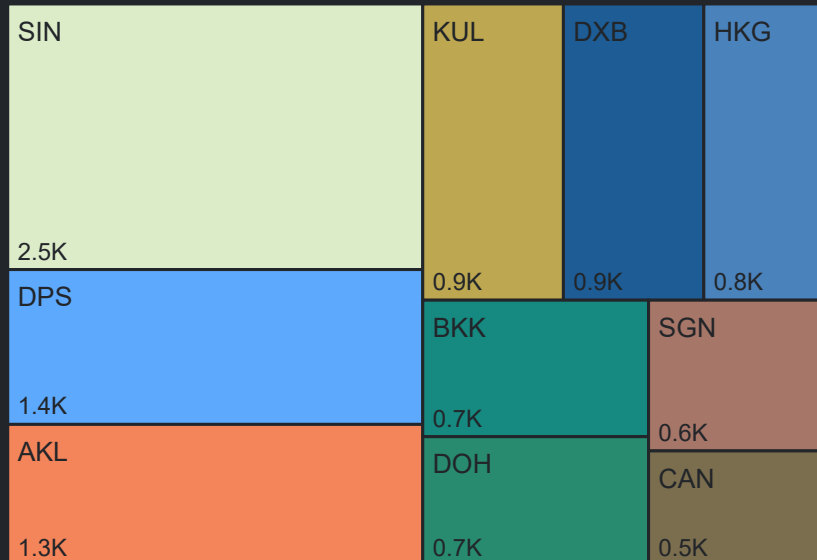

Airport Operations Plan - Terminal 2

Rolling Hour Pax (Daily Average)

Pax Heat Map

Month	Week	M	Tu	W	Th	F	Sa	Su	M	Tu	W	Th	F	Sa	Su	
Sep 2023	36					01	02	03						30,736	30,677	31,444
	37	04	05	06	07	08	09	10	26,501	26,632	26,266	28,139	31,464	31,359	32,389	
	38	11	12	13	14	15	16	17	26,768	27,512	27,882	30,738	33,356	33,176	34,212	
	39	18	19	20	21	22	23	24	29,770	29,589	29,134	31,792	34,017	32,802	33,605	
Oct 2023	40	25	26	27	28	29	30		29,486	29,132	28,480	31,556	32,711	31,631		
	40							01							31,527	
	41	02	03	04	05	06	07	08	30,654	28,663	29,083	30,322	31,698	32,664	33,036	
	42	09	10	11	12	13	14	15	30,375	28,238	28,521	29,207	31,560	31,152	31,730	
	43	16	17	18	19	20	21	22	29,446	27,616	28,532	29,392	30,693	31,374	31,730	
	44	23	24	25	26	27	28	29	28,649	28,120	27,943	29,409	30,631	31,081	30,325	
45	30	31						34,162	32,171							

Top 10 Routes by Pax (Daily Average)

Airport Operations Plan - Terminal 2 Arrivals

Rolling Hour Pax (Daily Average)

Pax Heat Map

Month	Week	M	Tu	W	Th	F	Sa	Su	M	Tu	W	Th	F	Sa	Su	
Sep 2023	36					01	02	03						14,948	15,237	15,893
	37	04	05	06	07	08	09	10	12,514	12,960	12,422	14,100	15,435	15,825	16,970	
	38	11	12	13	14	15	16	17	13,347	13,951	13,227	14,673	15,652	16,004	16,921	
	39	18	19	20	21	22	23	24	14,136	14,518	13,830	15,293	16,376	16,185	17,185	
	40	25	26	27	28	29	30		14,780	15,315	14,836	16,234	16,955	17,483		
Oct 2023	40							01							17,476	
	41	02	03	04	05	06	07	08	16,447	16,076	15,904	16,514	17,425	17,486	17,829	
	42	09	10	11	12	13	14	15	16,256	15,434	15,533	15,721	17,272	16,609	17,349	
	43	16	17	18	19	20	21	22	15,565	15,214	15,433	15,957	16,714	16,749	17,713	
	44	23	24	25	26	27	28	29	15,426	15,658	15,159	15,585	16,675	16,034	16,131	
45	30	31							18,217	16,446						

Top 10 Routes by Pax (Daily Average)

71
Flights Daily

15,758
Pax Daily

19,244
Seats Daily

81.88%
Load Factor

Airport Operations Plan - Terminal 2 Departures

Rolling Hour Pax (Daily Average)

Pax Heat Map