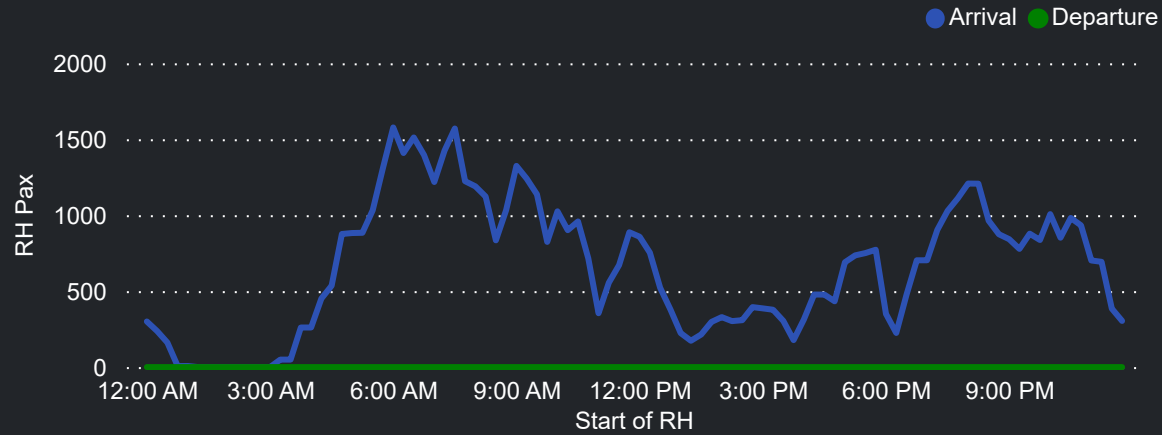

Airport Operations Plan - Terminal 2

Rolling Hour Pax (Daily Average)

Pax Heat Map

Month	Week	M	Tu	W	Th	F	Sa	Su	M	Tu	W	Th	F	Sa	Su	
Sep 2023	36					01	02	03						30,736	30,677	31,444
	37	04	05	06	07	08	09	10	26,501	26,632	26,266	28,139	31,464	31,359	32,389	
	38	11	12	13	14	15	16	17	26,768	27,512	27,882	30,738	33,356	33,176	34,212	
	39	18	19	20	21	22	23	24	29,770	29,589	29,134	31,792	34,017	32,802	33,605	
Oct 2023	40	25	26	27	28	29	30		29,486	29,132	28,480	31,556	32,711	31,631		
	40							01							31,527	
	41	02	03	04	05	06	07	08	30,654	28,663	29,083	30,322	31,698	32,664	33,036	
	42	09	10	11	12	13	14	15	30,375	28,238	28,521	29,207	31,560	31,152	31,730	
	43	16	17	18	19	20	21	22	29,446	27,616	28,532	29,392	30,693	31,374	31,730	
	44	23	24	25	26	27	28	29	28,649	28,120	27,943	29,409	30,631	31,081	30,325	
45	30	31						34,162	32,171							

Top 10 Routes by Pax (Daily Average)

Airport Operations Plan - Terminal 2 Arrivals

Rolling Hour Pax (Daily Average)

Pax Heat Map

Month	Week	M	Tu	W	Th	F	Sa	Su	M	Tu	W	Th	F	Sa	Su	
Sep 2023	36					01	02	03						14,948	15,237	15,893
	37	04	05	06	07	08	09	10	12,514	12,960	12,422	14,100	15,435	15,825	16,970	
	38	11	12	13	14	15	16	17	13,347	13,951	13,227	14,673	15,652	16,004	16,921	
	39	18	19	20	21	22	23	24	14,136	14,518	13,830	15,293	16,376	16,185	17,185	
	40	25	26	27	28	29	30		14,780	15,315	14,836	16,234	16,955	17,483		
Oct 2023	40							01							17,476	
	41	02	03	04	05	06	07	08	16,447	16,076	15,904	16,514	17,425	17,486	17,829	
	42	09	10	11	12	13	14	15	16,256	15,434	15,533	15,721	17,272	16,609	17,349	
	43	16	17	18	19	20	21	22	15,565	15,214	15,433	15,957	16,714	16,749	17,713	
	44	23	24	25	26	27	28	29	15,426	15,658	15,159	15,585	16,675	16,034	16,131	
45	30	31							18,217	16,446						

Top 10 Routes by Pax (Daily Average)

71
Flights Daily

15,758
Pax Daily

19,244
Seats Daily

81.88%
Load Factor

Airport Operations Plan - Terminal 2 Departures

Rolling Hour Pax (Daily Average)

Pax Heat Map