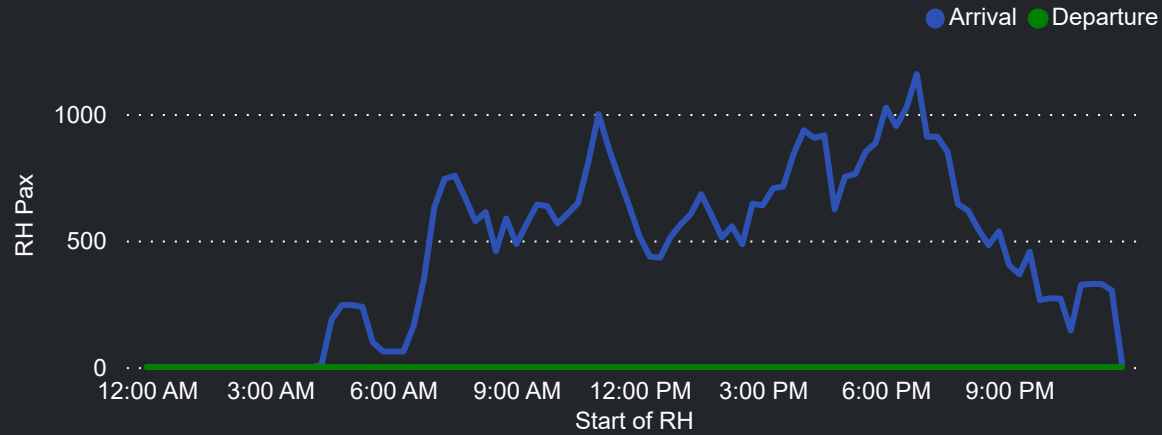

Top 10 Routes by Pax (Daily Average)

Airport Operations Plan - Terminal 1

Rolling Hour Pax (Daily Average)

Top 10 Routes by Pax (Daily Average)

Pax Heat Map

Month	Week	M	Tu	W	Th	F	Sa	Su	M	Tu	W	Th	F	Sa	Su
Sep 2023	36					01	02	03					24,123	14,207	19,845
	37	04	05	06	07	08	09	10	23,724	21,173	23,753	24,179	25,568	14,982	20,131
	38	11	12	13	14	15	16	17	22,909	20,408	26,185	25,495	26,482	15,151	19,822
	39	18	19	20	21	22	23	24	24,443	20,646	25,023	22,734	22,971	14,220	21,614
	40	25	26	27	28	29	30		25,629	22,318	24,899	25,231	26,295	15,973	
Oct 2023	40							01							20,143
	41	02	03	04	05	06	07	08	23,287	21,444	23,278	24,494	23,727	14,823	19,446
	42	09	10	11	12	13	14	15	25,183	22,713	25,339	25,883	25,180	14,755	20,920
	43	16	17	18	19	20	21	22	24,640	21,297	24,807	25,797	24,585	14,799	20,310
	44	23	24	25	26	27	28	29	24,843	23,165	25,584	26,283	27,088	15,946	19,963
45	30	31							20,418	20,122					

Airport Operations Plan - Terminal 1 Arrivals

Rolling Hour Pax (Daily Average)

Pax Heat Map

Month	Week	M	Tu	W	Th	F	Sa	Su	M	Tu	W	Th	F	Sa	Su	
Sep 2023	36					01	02	03						13,227	7,543	9,113
	37	04	05	06	07	08	09	10	11,224	9,726	11,592	11,950	13,116	7,203	8,842	
	38	11	12	13	14	15	16	17	10,915	9,455	12,953	12,732	12,767	6,621	8,717	
	39	18	19	20	21	22	23	24	10,979	9,311	12,686	11,432	13,628	8,472	10,692	
	40	25	26	27	28	29	30		13,842	12,020	13,749	14,067	14,813	9,569		
Oct 2023	40							01							10,816	
	41	02	03	04	05	06	07	08	11,677	10,559	12,107	13,069	12,033	7,621	8,460	
	42	09	10	11	12	13	14	15	11,751	10,943	12,459	12,789	12,728	7,524	9,753	
	43	16	17	18	19	20	21	22	11,403	10,342	12,767	13,711	13,024	7,686	9,137	
	44	23	24	25	26	27	28	29	11,281	11,110	12,817	12,920	13,036	7,096	8,495	
45	30	31							9,880	11,641						

Top 10 Routes by Pax (Daily Average)

95 Flights Daily

11,042 Pax Daily

14,455 Seats Daily

76.39% Load Factor

Airport Operations Plan - Terminal 1 Departures

Rolling Hour Pax (Daily Average)

Top 10 Routes by Pax (Daily Average)