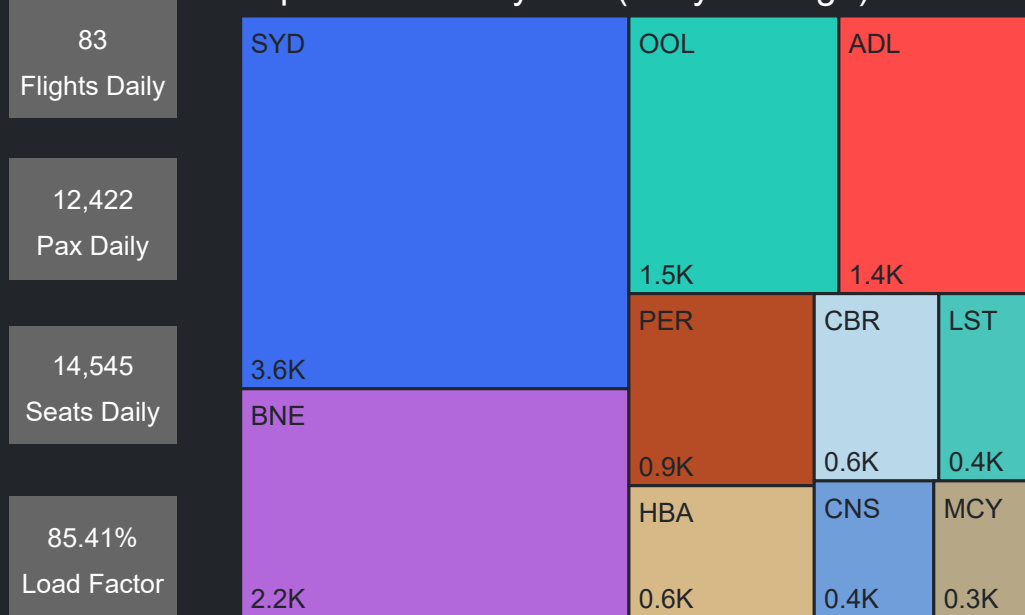

Top 10 Routes by Pax (Daily Average)

Airport Operations Plan - Terminal 3 Departures

Rolling Hour Pax (Daily Average)

Pax Heat Map

Month	Week	M	Tu	W	Th	F	Sa	Su	M	Tu	W	Th	F	Sa	Su	
Sep 2023	36					01	02	03						12,604	8,675	12,393
	37	04	05	06	07	08	09	10	13,378	11,796	11,735	13,237	13,967	9,258	12,389	
	38	11	12	13	14	15	16	17	13,916	12,465	12,589	12,959	14,731	9,835	12,923	
	39	18	19	20	21	22	23	24	13,671	11,709	11,796	12,000	11,173	7,877	12,613	
	40	25	26	27	28	29	30		12,313	10,469	10,460	11,753	12,760	8,799		
Oct 2023	40							01							11,861	
	41	02	03	04	05	06	07	08	14,130	11,997	11,326	13,152	13,975	9,772	14,189	
	42	09	10	11	12	13	14	15	14,882	12,567	12,326	14,150	14,710	9,554	13,549	
	43	16	17	18	19	20	21	22	14,898	11,915	12,177	13,311	14,294	9,123	13,796	
	44	23	24	25	26	27	28	29	14,993	12,581	12,610	14,411	15,754	10,435	14,269	
45	30	31						14,067	10,746							

Top 10 Routes by Pax (Daily Average)

Airport Operations Plan - Terminal 4

Rolling Hour Pax (Daily Average)

Top 10 Routes by Pax (Daily Average)

Pax Heat Map

Month	Week	M	Tu	W	Th	F	Sa	Su	M	Tu	W	Th	F	Sa	Su
Sep 2023	36					01	02	03					23,934	20,020	22,943
	37	04	05	06	07	08	09	10	22,989	21,617	21,763	20,802	24,431	20,109	22,858
	38	11	12	13	14	15	16	17	22,555	21,494	22,968	23,234	26,267	22,056	25,379
	39	18	19	20	21	22	23	24	25,151	25,073	25,940	25,141	26,013	22,352	26,250
	40	25	26	27	28	29	30		26,916	24,065	25,163	24,616	26,647	23,455	
Oct 2023	40							01							24,944
	41	02	03	04	05	06	07	08	25,535	25,205	25,652	24,694	24,891	23,274	25,195
	42	09	10	11	12	13	14	15	24,711	22,496	24,596	22,584	24,309	20,909	22,316
	43	16	17	18	19	20	21	22	23,133	21,550	23,770	22,626	25,157	20,961	23,351
	44	23	24	25	26	27	28	29	23,619	22,615	24,779	23,333	26,210	22,311	25,869
	45	30	31						24,928	23,676					