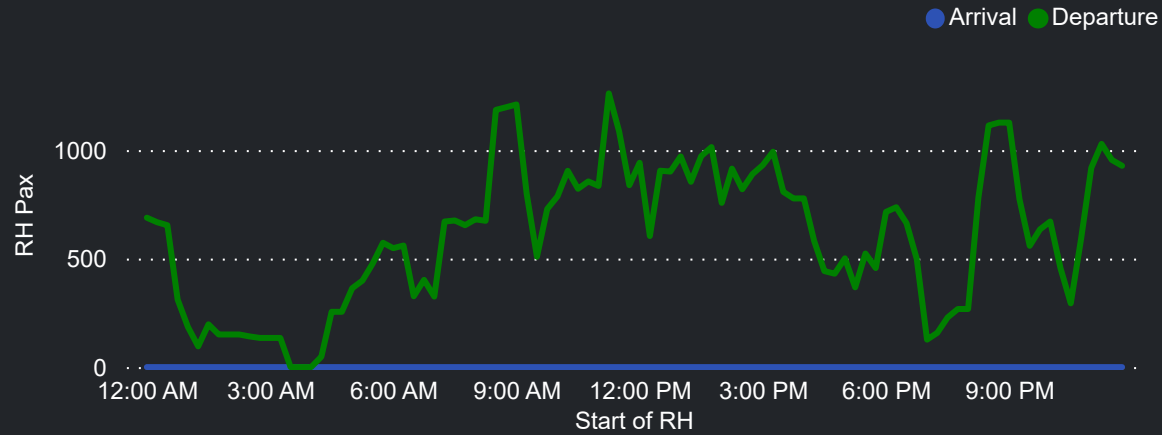

Top 10 Routes by Pax (Daily Average)

Airport Operations Plan - Terminal 2 Arrivals

Rolling Hour Pax (Daily Average)

Pax Heat Map

Month	Week	M	Tu	W	Th	F	Sa	Su	M	Tu	W	Th	F	Sa	Su	
Sep 2023	36					01	02	03						14,948	15,237	15,893
	37	04	05	06	07	08	09	10	12,514	12,960	12,422	14,100	15,435	15,825	16,970	
	38	11	12	13	14	15	16	17	13,347	13,951	13,227	14,673	15,652	16,004	16,921	
	39	18	19	20	21	22	23	24	14,136	14,518	13,830	15,293	16,376	16,185	17,185	
	40	25	26	27	28	29	30		14,780	15,315	14,836	16,234	16,955	17,483		
Oct 2023	40							01							17,476	
	41	02	03	04	05	06	07	08	16,447	16,076	15,904	16,514	17,425	17,486	17,829	
	42	09	10	11	12	13	14	15	16,256	15,434	15,533	15,721	17,272	16,609	17,349	
	43	16	17	18	19	20	21	22	15,565	15,214	15,433	15,957	16,714	16,749	17,713	
	44	23	24	25	26	27	28	29	15,426	15,658	15,159	15,585	16,675	16,034	16,131	
45	30	31							18,217	16,446						

Top 10 Routes by Pax (Daily Average)

71
Flights Daily

15,758
Pax Daily

19,244
Seats Daily

81.88%
Load Factor

Airport Operations Plan - Terminal 2 Departures

Rolling Hour Pax (Daily Average)

Pax Heat Map

Month	Week	M	Tu	W	Th	F	Sa	Su	M	Tu	W	Th	F	Sa	Su
Sep 2023	36					01	02	03					15,788	15,440	15,551
	37	04	05	06	07	08	09	10	13,987	13,672	13,844	14,039	16,029	15,534	15,419
	38	11	12	13	14	15	16	17	13,421	13,561	14,655	16,065	17,704	17,172	17,291
	39	18	19	20	21	22	23	24	15,634	15,071	15,304	16,499	17,641	16,617	16,420
	40	25	26	27	28	29	30		14,706	13,817	13,644	15,322	15,756	14,148	
Oct 2023	40							01							14,051
	41	02	03	04	05	06	07	08	14,207	12,587	13,179	13,808	14,273	15,178	15,207
	42	09	10	11	12	13	14	15	14,119	12,804	12,988	13,486	14,288	14,543	14,381
	43	16	17	18	19	20	21	22	13,881	12,402	13,099	13,435	13,979	14,625	14,017
	44	23	24	25	26	27	28	29	13,223	12,462	12,784	13,824	13,956	15,047	14,194
	45	30	31						15,945	15,725					