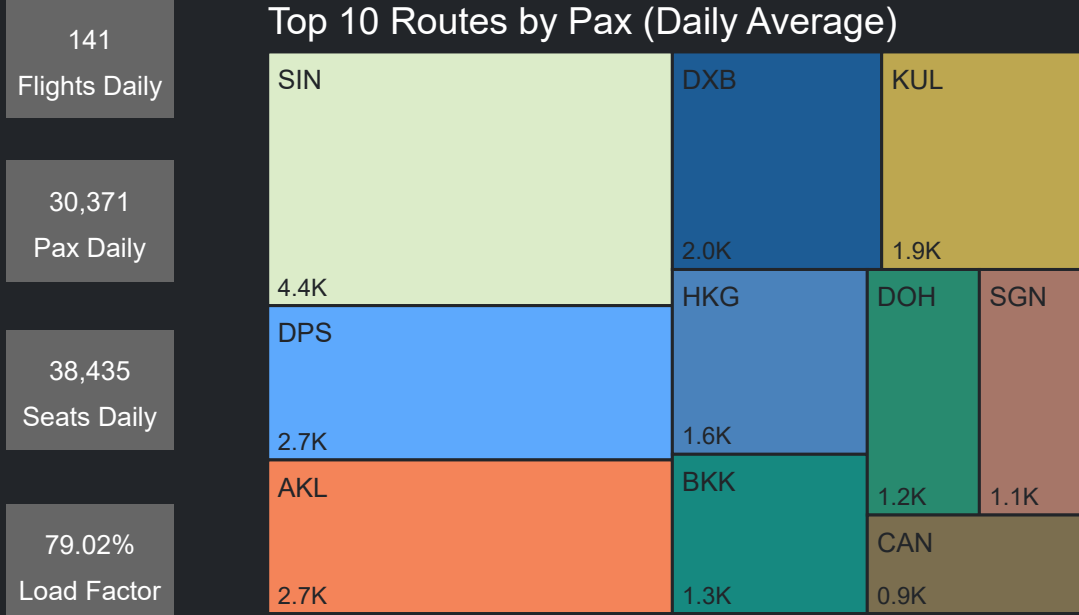

Airport Operations Plan - Terminal 2

Rolling Hour Pax (Daily Average)

Pax Heat Map

Month	Week	M	Tu	W	Th	F	Sa	Su	M	Tu	W	Th	F	Sa	Su	
Sep 2023	36					01	02	03						30,736	30,677	31,444
	37	04	05	06	07	08	09	10	26,501	26,632	26,266	28,139	31,464	31,359	32,389	
	38	11	12	13	14	15	16	17	26,768	27,512	27,882	30,738	33,356	33,176	34,212	
	39	18	19	20	21	22	23	24	29,770	29,589	29,134	31,792	34,017	32,802	33,605	
Oct 2023	40	25	26	27	28	29	30		29,486	29,132	28,480	31,556	32,711	31,631		
	40							01							31,527	
	41	02	03	04	05	06	07	08	30,654	28,663	29,083	30,322	31,698	32,664	33,036	
	42	09	10	11	12	13	14	15	30,375	28,238	28,521	29,207	31,560	31,152	31,730	
	43	16	17	18	19	20	21	22	29,446	27,616	28,532	29,392	30,693	31,374	31,730	
	44	23	24	25	26	27	28	29	28,649	28,120	27,943	29,409	30,631	31,081	30,325	
45	30	31						34,162	32,171							

Top 10 Routes by Pax (Daily Average)

Airport Operations Plan - Terminal 2 Arrivals

Rolling Hour Pax (Daily Average)

Pax Heat Map

Month	Week	M	Tu	W	Th	F	Sa	Su	M	Tu	W	Th	F	Sa	Su	
Sep 2023	36					01	02	03						14,948	15,237	15,893
	37	04	05	06	07	08	09	10	12,514	12,960	12,422	14,100	15,435	15,825	16,970	
	38	11	12	13	14	15	16	17	13,347	13,951	13,227	14,673	15,652	16,004	16,921	
	39	18	19	20	21	22	23	24	14,136	14,518	13,830	15,293	16,376	16,185	17,185	
	40	25	26	27	28	29	30		14,780	15,315	14,836	16,234	16,955	17,483		
Oct 2023	40							01							17,476	
	41	02	03	04	05	06	07	08	16,447	16,076	15,904	16,514	17,425	17,486	17,829	
	42	09	10	11	12	13	14	15	16,256	15,434	15,533	15,721	17,272	16,609	17,349	
	43	16	17	18	19	20	21	22	15,565	15,214	15,433	15,957	16,714	16,749	17,713	
	44	23	24	25	26	27	28	29	15,426	15,658	15,159	15,585	16,675	16,034	16,131	
45	30	31							18,217	16,446						

Top 10 Routes by Pax (Daily Average)

71
Flights Daily

15,758
Pax Daily

19,244
Seats Daily

81.88%
Load Factor

Airport Operations Plan - Terminal 2 Departures

Rolling Hour Pax (Daily Average)

Pax Heat Map