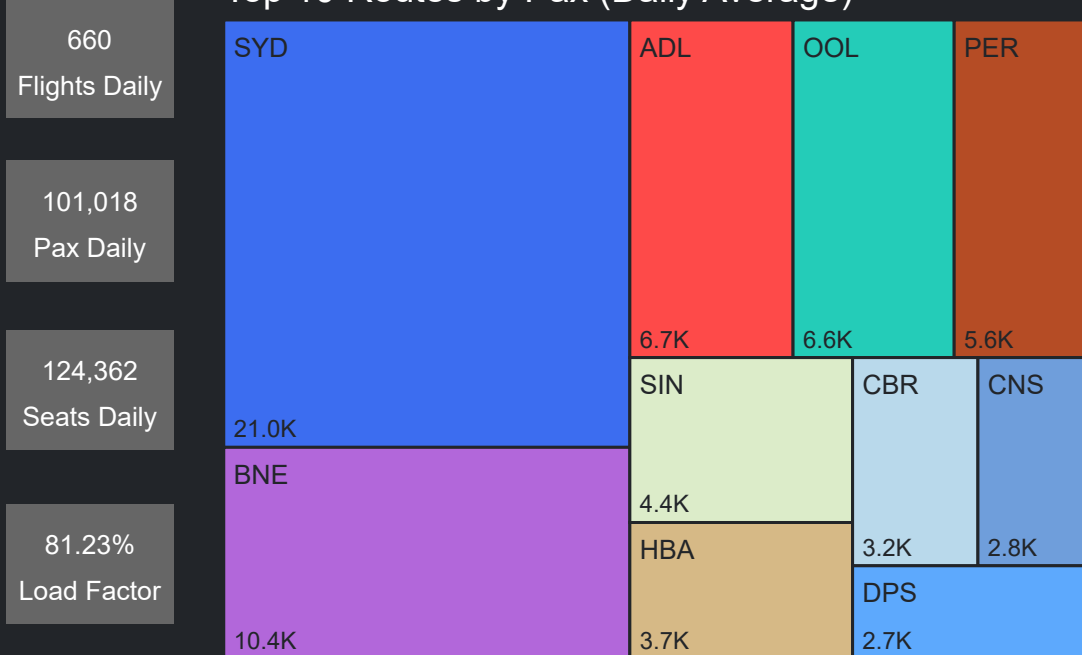

Airport Operations Plan - All Terminals

Rolling Hour Pax (Daily Average)

Pax Heat Map

Month	Week	M	Tu	W	Th	F	Sa	Su	M	Tu	W	Th	F	Sa	Su	
Sep 2023	36					01	02	03						105,648	82,377	98,283
	37	04	05	06	07	08	09	10	99,345	92,078	94,786	99,291	109,447	84,765	99,133	
	38	11	12	13	14	15	16	17	98,660	93,360	101,776	105,415	114,162	88,653	103,905	
	39	18	19	20	21	22	23	24	104,707	96,899	103,148	103,769	107,557	86,942	107,058	
	40	25	26	27	28	29	30		107,735	98,747	102,011	107,126	113,264	90,829		
Oct 2023	40							01							102,167	
	41	02	03	04	05	06	07	08	108,649	99,739	101,903	106,473	107,852	90,145	104,400	
	42	09	10	11	12	13	14	15	107,997	97,404	102,646	104,969	110,509	85,653	101,632	
	43	16	17	18	19	20	21	22	105,319	93,788	101,082	104,866	109,950	86,486	102,104	
	44	23	24	25	26	27	28	29	105,166	98,157	103,131	107,206	114,514	88,746	102,800	
45	30	31						106,936	98,835							

Top 10 Routes by Pax (Daily Average)

Airport Operations Plan - Terminal 1

Rolling Hour Pax (Daily Average)

Top 10 Routes by Pax (Daily Average)

Pax Heat Map

Month	Week	M	Tu	W	Th	F	Sa	Su	M	Tu	W	Th	F	Sa	Su
Sep 2023	36					01	02	03					24,123	14,207	19,845
	37	04	05	06	07	08	09	10	23,724	21,173	23,753	24,179	25,568	14,982	20,131
	38	11	12	13	14	15	16	17	22,909	20,408	26,185	25,495	26,482	15,151	19,822
	39	18	19	20	21	22	23	24	24,443	20,646	25,023	22,734	22,971	14,220	21,614
	40	25	26	27	28	29	30		25,629	22,318	24,899	25,231	26,295	15,973	
Oct 2023	40							01							20,143
	41	02	03	04	05	06	07	08	23,287	21,444	23,278	24,494	23,727	14,823	19,446
	42	09	10	11	12	13	14	15	25,183	22,713	25,339	25,883	25,180	14,755	20,920
	43	16	17	18	19	20	21	22	24,640	21,297	24,807	25,797	24,585	14,799	20,310
	44	23	24	25	26	27	28	29	24,843	23,165	25,584	26,283	27,088	15,946	19,963
45	30	31							20,418	20,122					