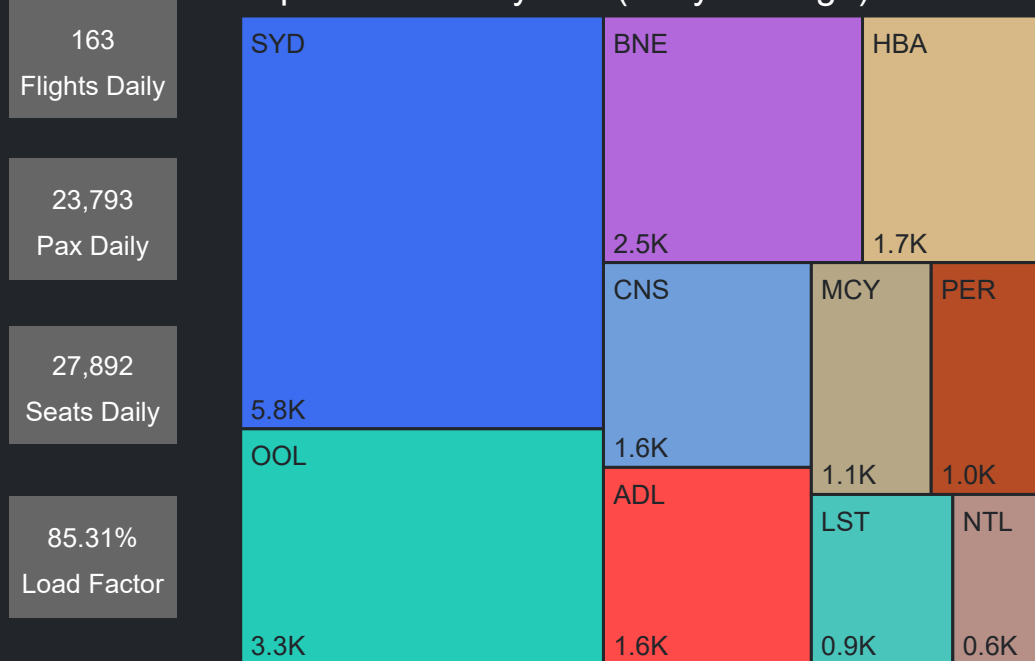

Top 10 Routes by Pax (Daily Average)

Airport Operations Plan - Terminal 4

Rolling Hour Pax (Daily Average)

Top 10 Routes by Pax (Daily Average)

Pax Heat Map

Month	Week	M	Tu	W	Th	F	Sa	Su	M	Tu	W	Th	F	Sa	Su
Sep 2023	36					01	02	03					23,934	20,020	22,943
	37	04	05	06	07	08	09	10	22,989	21,617	21,763	20,802	24,431	20,109	22,858
	38	11	12	13	14	15	16	17	22,555	21,494	22,968	23,234	26,267	22,056	25,379
	39	18	19	20	21	22	23	24	25,151	25,073	25,940	25,141	26,013	22,352	26,250
	40	25	26	27	28	29	30		26,916	24,065	25,163	24,616	26,647	23,455	
Oct 2023	40							01							24,944
	41	02	03	04	05	06	07	08	25,535	25,205	25,652	24,694	24,891	23,274	25,195
	42	09	10	11	12	13	14	15	24,711	22,496	24,596	22,584	24,309	20,909	22,316
	43	16	17	18	19	20	21	22	23,133	21,550	23,770	22,626	25,157	20,961	23,351
	44	23	24	25	26	27	28	29	23,619	22,615	24,779	23,333	26,210	22,311	25,869
	45	30	31						24,928	23,676					

Airport Operations Plan - Terminal 4 Arrivals

Rolling Hour Pax (Daily Average)

Pax Heat Map

Month	Week	M	Tu	W	Th	F	Sa	Su	M	Tu	W	Th	F	Sa	Su	
Sep 2023	36					01	02	03						12,320	10,185	11,586
	37	04	05	06	07	08	09	10	11,285	10,241	10,384	10,358	12,307	9,863	10,728	
	38	11	12	13	14	15	16	17	11,116	10,162	11,275	11,494	12,670	10,706	12,159	
	39	18	19	20	21	22	23	24	11,725	11,935	12,960	12,487	13,508	11,864	13,286	
	40	25	26	27	28	29	30		13,916	12,975	13,681	13,330	14,543	12,703		
Oct 2023	40							01							13,359	
	41	02	03	04	05	06	07	08	12,796	12,900	13,273	12,698	12,557	11,696	12,196	
	42	09	10	11	12	13	14	15	11,679	11,035	12,105	11,295	12,066	10,106	10,806	
	43	16	17	18	19	20	21	22	11,140	10,779	12,268	11,737	12,968	10,808	11,499	
	44	23	24	25	26	27	28	29	10,819	11,006	11,988	11,332	12,636	10,900	12,078	
45	30	31						12,609	12,419							

Top 10 Routes by Pax (Daily Average)

82
Flights Daily

11,890
Pax Daily

13,949
Seats Daily

85.24%
Load Factor

Airport Operations Plan - Terminal 4 Departures

Rolling Hour Pax (Daily Average)

Pax Heat Map