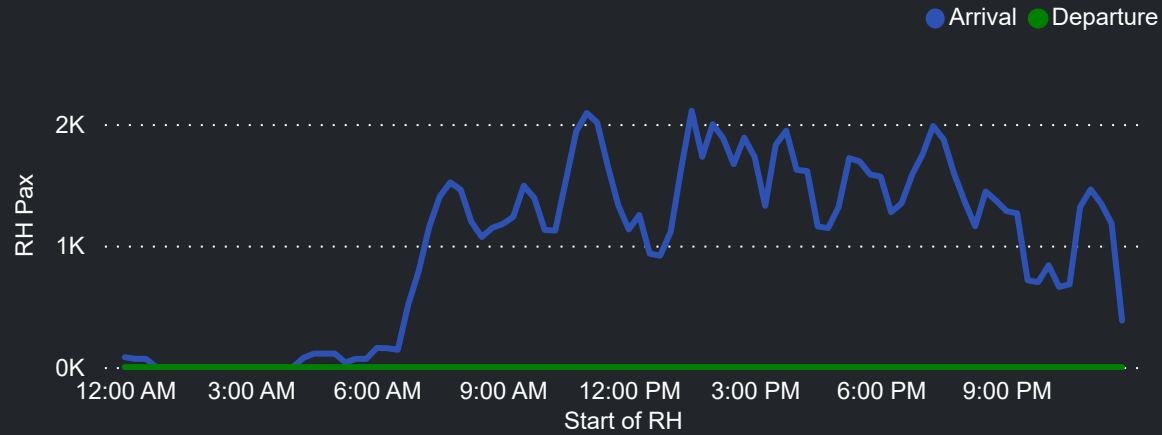

Airport Operations Plan - Terminal 3 & 4 Arrivals

Rolling Hour Pax (Daily Average)

Pax Heat Map

Month	Week	M	Tu	W	Th	F	Sa	Su	M	Tu	W	Th	F	Sa	Su
Sep 2023	36					01	02	03					26,571	18,983	23,244
	37	04	05	06	07	08	09	10	24,038	21,101	21,653	23,292	26,324	18,920	22,094
	38	11	12	13	14	15	16	17	23,628	21,643	23,427	24,483	25,996	19,141	23,728
	39	18	19	20	21	22	23	24	23,397	21,817	24,215	24,589	26,891	21,555	26,262
	40	25	26	27	28	29	30		27,307	25,738	26,690	27,300	29,394	23,674	
Oct 2023	40							01							27,051
	41	02	03	04	05	06	07	08	27,839	25,330	25,837	26,509	26,118	21,308	24,730
	42	09	10	11	12	13	14	15	24,525	22,425	23,969	24,440	26,816	19,389	23,923
	43	16	17	18	19	20	21	22	24,342	22,189	24,064	25,477	28,189	21,037	24,416
	44	23	24	25	26	27	28	29	23,881	22,682	24,203	25,102	27,467	19,873	24,452
45	30	31							25,970	24,539