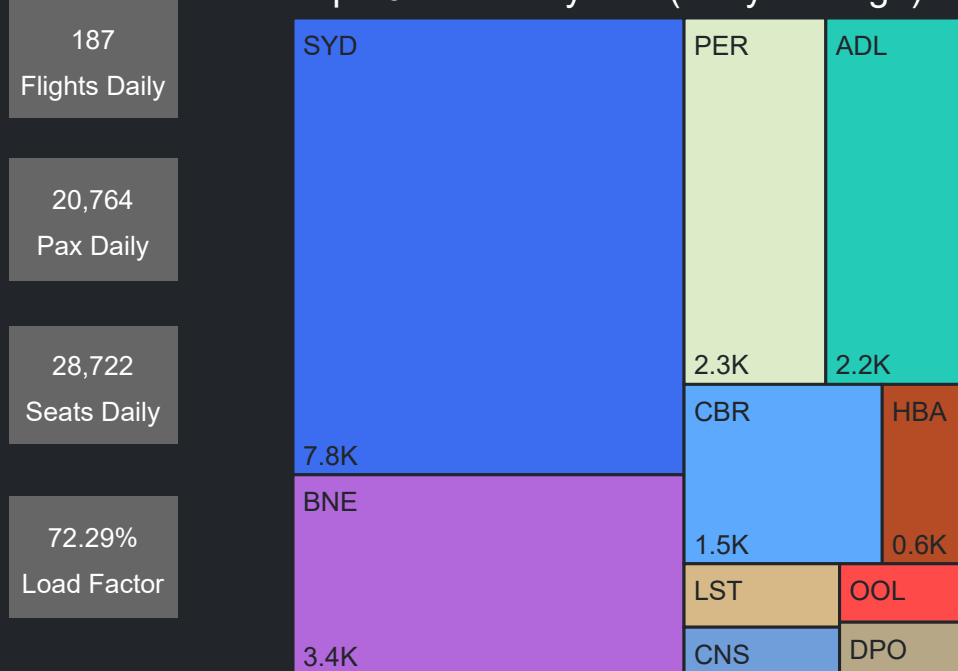

Top 10 Routes by Pax (Daily Average)