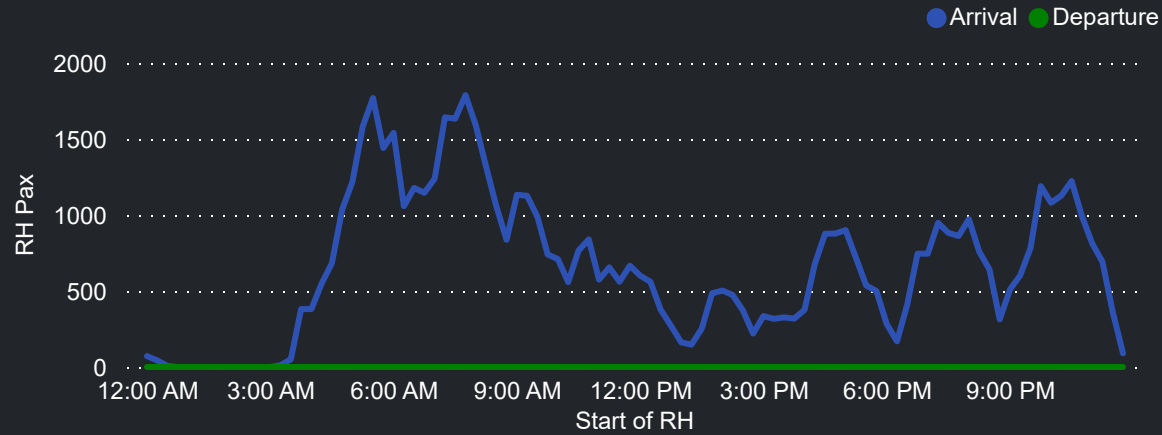

Airport Operations Plan - Terminal 2 Arrivals

Rolling Hour Pax (Daily Average)

Pax Heat Map

Month	Week	M	Tu	W	Th	F	Sa	Su	M	Tu	W	Th	F	Sa	Su	
Mar 2024	9					01	02	03						19,040	18,455	17,873
	10	04	05	06	07	08	09	10	16,057	15,512	16,121	14,802	16,840	16,896	17,931	
	11	11	12	13	14	15	16	17	16,176	14,453	15,454	15,300	17,147	16,983	16,095	
	12	18	19	20	21	22	23	24	14,631	13,258	14,487	13,911	16,235	16,333	15,665	
Apr 2024	13	25	26	27	28	29	30	31	14,557	13,743	14,223	15,608	16,261	16,673	16,954	
	14	01	02	03	04	05	06	07	13,795	12,638	12,531	13,395	14,414	15,228	16,067	
	15	08	09	10	11	12	13	14	13,588	13,769	14,150	15,318	15,808	17,115	16,936	
	16	15	16	17	18	19	20	21	15,079	15,223	15,272	16,061	16,798	16,581	16,932	
	17	22	23	24	25	26	27	28	16,228	15,561	16,109	17,094	18,124	18,756	19,555	
	18	29	30						17,450	17,263						
May 2024	18			01	02	03	04	05			16,566	16,426	16,294	17,046	17,370	
	19	06	07	08	09	10	11	12	15,224	14,106	13,664	13,096	14,967	15,623	15,875	
	20	13	14	15	16	17	18	19	14,043	12,676	13,226	13,450	15,804	15,768	16,541	
	21	20	21	22	23	24	25	26	14,322	13,026	13,268	13,465	14,957	15,993	16,491	
	22	27	28	29	30	31			14,634	13,959	14,308	14,607	16,352			
Jun 2024	22					01	02							16,835	16,590	
	23	03	04	05	06	07	08	09	14,506	13,314	13,673	13,617	14,946	14,834	15,245	
	24	10	11	12	13	14	15	16	15,838	13,983	13,468	13,401	14,701	15,604	16,712	
	25	17	18	19	20	21	22	23	13,942	12,721	13,516	13,158	14,365	15,891	16,280	
	26	24	25	26	27	28	29	30	14,394	14,077	14,360	15,217	16,272	17,374	17,726	
	27	01	02	03	04	05	06	07	16,801	16,878	15,840	16,516	17,496	17,931	18,910	
Jul 2024	28	08	09	10	11	12	13	14	17,593	17,803	16,869	17,288	17,774	18,041	18,856	
	29	15	16	17	18	19	20	21	16,780	17,107	16,388	16,722	17,399	17,534	18,312	
	30	22	23	24	25	26	27	28	16,485	17,115	16,271	16,821	16,909	17,133	18,638	
	31	29	30	31					16,044	16,316	15,820