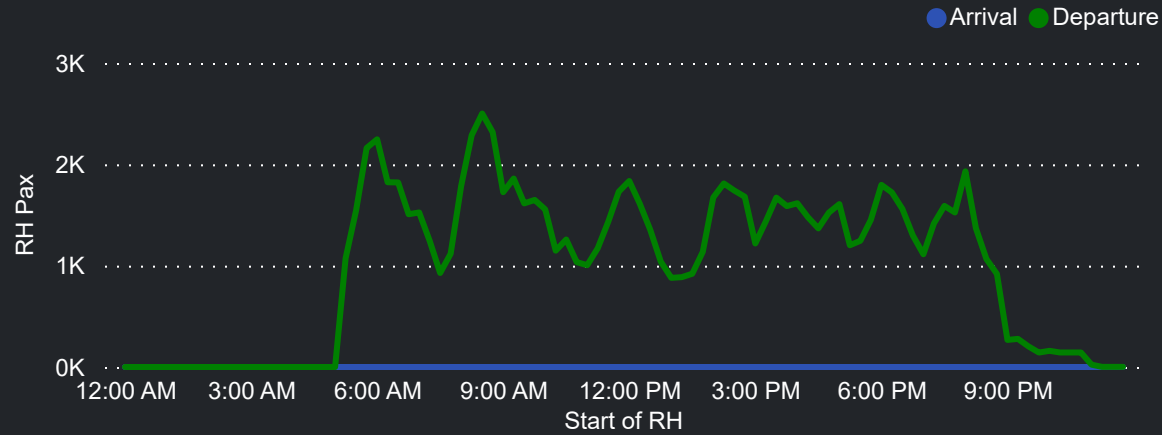

Pax Heat Map

Airport Operations Plan - Terminal 3 & 4 Departures

Rolling Hour Pax (Daily Average)