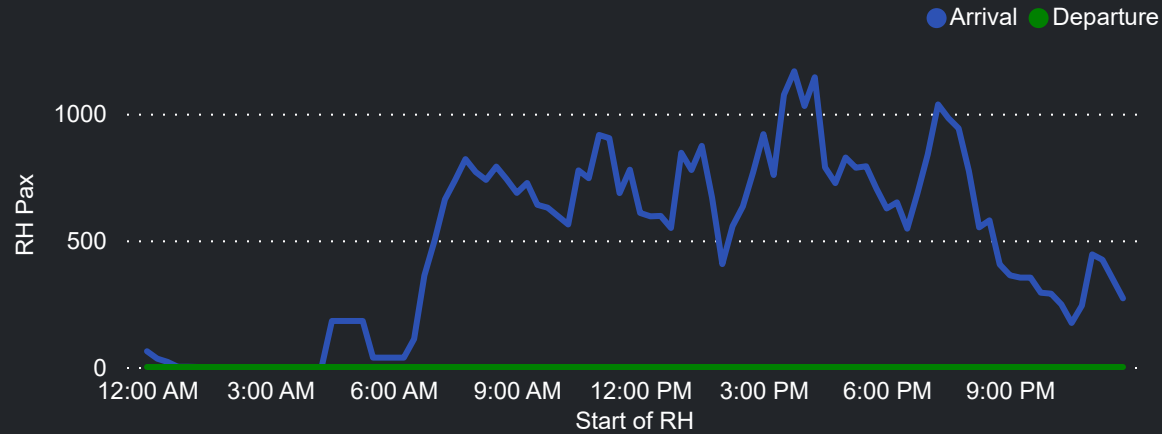

Airport Operations Plan - Terminal 3 Arrivals

Rolling Hour Pax (Daily Average)

Pax Heat Map

Month	Week	M	Tu	W	Th	F	Sa	Su	M	Tu	W	Th	F	Sa	Su	
Mar 2024	9					01	02	03						13,985	8,905	12,670
	10	04	05	06	07	08	09	10	12,259	11,244	10,398	11,246	13,311	9,661	9,932	
	11	11	12	13	14	15	16	17	11,690	10,184	12,514	13,452	14,386	9,462	13,010	
	12	18	19	20	21	22	23	24	11,580	11,566	11,237	11,750	14,510	10,204	14,441	
Apr 2024	13	25	26	27	28	29	30	31	14,227	13,059	12,371	13,351	13,473	9,364	10,041	
	14	01	02	03	04	05	06	07	12,141	11,784	9,013	9,219	12,330	9,726	11,064	
	15	08	09	10	11	12	13	14	9,242	10,153	12,108	13,220	12,870	9,658	12,987	
	16	15	16	17	18	19	20	21	13,299	12,509	11,995	12,122	13,400	9,850	13,312	
	17	22	23	24	25	26	27	28	13,758	11,233	10,216	11,474	11,061	8,243	11,846	
	18	29	30						11,908	11,043						
May 2024	18			01	02	03	04	05			10,155	11,098	12,762	9,049	12,532	
	19	06	07	08	09	10	11	12	12,147	11,891	11,620	11,194	13,469	8,522	12,428	
	20	13	14	15	16	17	18	19	12,059	11,244	9,686	10,813	12,174	8,691	12,222	
	21	20	21	22	23	24	25	26	12,210	11,978	9,724	10,310	11,941	8,013	11,598	
	22	27	28	29	30	31			11,959	11,539	9,643	9,502	10,731			
Jun 2024	22						01	02							7,671	10,929
	23	03	04	05	06	07	08	09	10,297	10,141	8,902	11,053	12,168	8,594	11,712	
	24	10	11	12	13	14	15	16	12,024	11,248	11,352	12,430	12,387	8,540	11,823	
	25	17	18	19	20	21	22	23	11,762	11,693	10,159	11,363	11,872	9,018	12,090	
	26	24	25	26	27	28	29	30	11,583	10,164	9,471	9,970	13,259	9,366	13,929	
Jul 2024	27	01	02	03	04	05	06	07	15,270	13,439	13,358	14,636	16,140	10,845	15,088	
	28	08	09	10	11	12	13	14	14,968	13,680	13,344	14,107	14,907	10,397	14,638	
	29	15	16	17	18	19	20	21	14,370	12,497	10,701	12,277	14,526	9,982	14,502	
	30	22	23	24	25	26	27	28	13,739	12,532	11,795	13,570	14,614	9,886	14,706	
	31	29	30	31					14,142	11,822	10,680