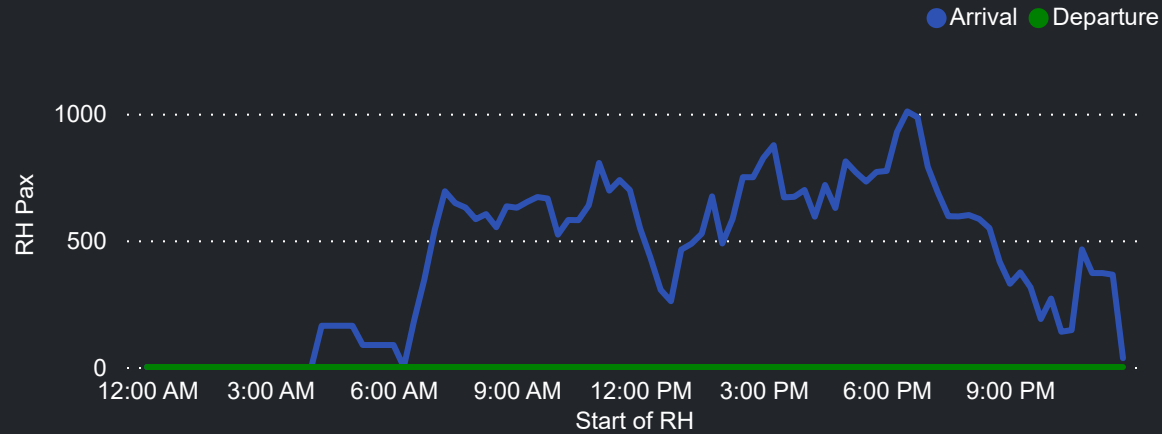

Airport Operations Plan - Terminal 1 Arrivals

Rolling Hour Pax (Daily Average)

Pax Heat Map

Month	Week	M	Tu	W	Th	F	Sa	Su	M	Tu	W	Th	F	Sa	Su	
Mar 2024	9					01	02	03						12,421	8,343	9,670
	10	04	05	06	07	08	09	10	10,277	10,866	9,360	10,470	10,189	7,651	8,761	
	11	11	12	13	14	15	16	17	9,393	8,987	11,695	13,060	12,559	8,655	9,397	
	12	18	19	20	21	22	23	24	9,371	10,547	10,311	11,222	13,055	8,958	10,699	
Apr 2024	13	25	26	27	28	29	30	31	11,673	11,147	10,866	12,420	13,280	8,838	9,357	
	14	01	02	03	04	05	06	07	11,584	9,909	7,664	9,257	10,518	7,384	7,920	
	15	08	09	10	11	12	13	14	8,045	8,429	10,938	10,844	10,192	7,232	9,699	
	16	15	16	17	18	19	20	21	10,798	12,564	11,161	10,799	10,883	8,134	9,932	
	17	22	23	24	25	26	27	28	11,611	10,083	8,452	10,036	9,818	6,533	8,323	
	18	29	30						9,352	11,022						
May 2024	18			01	02	03	04	05			9,664	10,045	10,847	7,776	9,569	
	19	06	07	08	09	10	11	12	10,210	11,554	10,516	10,422	10,777	7,245	9,446	
	20	13	14	15	16	17	18	19	10,233	11,492	8,998	10,225	11,734	7,933	9,819	
	21	20	21	22	23	24	25	26	10,895	11,461	9,594	9,752	10,464	7,719	9,772	
	22	27	28	29	30	31			11,000	11,254	8,926	9,075	10,503			
Jun 2024	22						01	02						7,398	9,080	
	23	03	04	05	06	07	08	09	9,481	10,611	8,540	10,243	11,397	7,866	9,383	
	24	10	11	12	13	14	15	16	11,320	10,588	11,013	11,105	10,674	7,479	9,646	
	25	17	18	19	20	21	22	23	10,513	10,986	10,710	10,513	11,882	8,476	9,737	
	26	24	25	26	27	28	29	30	10,529	10,871	10,023	10,839	12,383	8,525	11,133	
Jul 2024	27	01	02	03	04	05	06	07	14,342	13,460	11,696	12,303	14,071	9,151	10,886	
	28	08	09	10	11	12	13	14	12,941	13,007	12,178	11,697	12,872	8,740	10,694	
	29	15	16	17	18	19	20	21	11,293	11,136	10,015	10,562	11,897	7,897	10,572	
	30	22	23	24	25	26	27	28	10,821	11,842	11,120	11,654	12,231	8,350	11,002	
	31	29	30	31					11,725	10,811	10,030