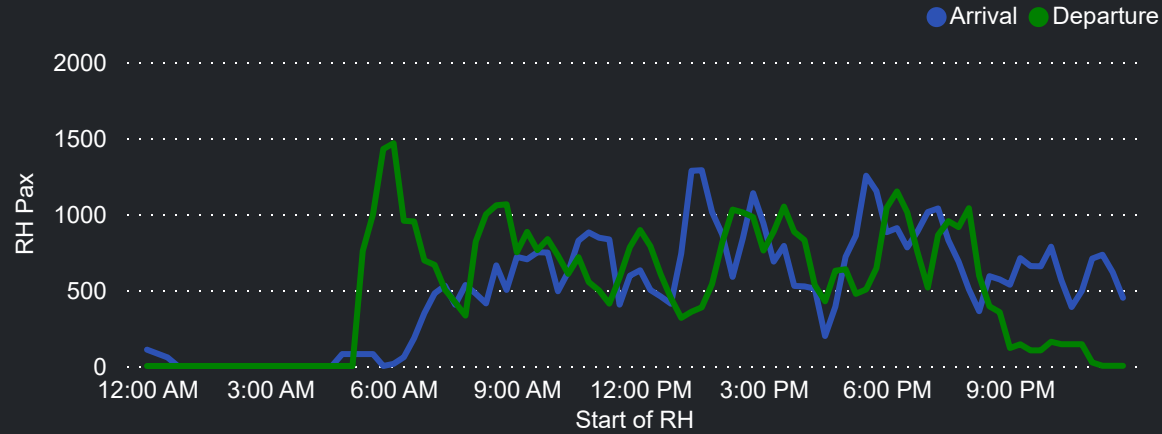

Pax Heat Map

Airport Operations Plan - Terminal 4

Rolling Hour Pax (Daily Average)