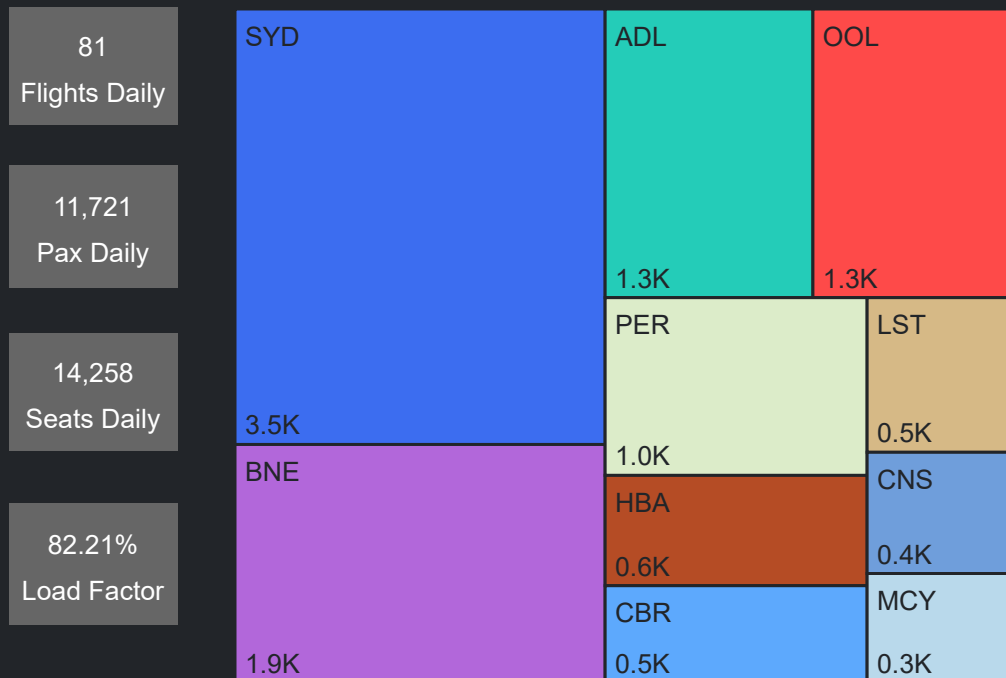

# Airport Operations Plan - Terminal 3 Arrivals

Rolling Hour Pax (Daily Average)

Pax Heat Map

Month	Week	M	Tu	W	Th	F	Sa	Su	M	Tu	W	Th	F	Sa	Su	
Mar 2024	9					01	02	03						13,985	8,905	12,670
	10	04	05	06	07	08	09	10	12,259	11,244	10,398	11,246	13,311	9,661	9,932	
	11	11	12	13	14	15	16	17	11,690	10,184	12,514	13,452	14,386	9,462	13,010	
	12	18	19	20	21	22	23	24	11,580	11,566	11,237	11,750	14,510	10,204	14,441	
Apr 2024	13	25	26	27	28	29	30	31	14,227	13,059	12,371	13,351	13,473	9,364	10,041	
	14	01	02	03	04	05	06	07	12,141	11,784	9,013	9,219	12,330	9,726	11,064	
	15	08	09	10	11	12	13	14	9,242	10,153	12,108	13,220	12,870	9,658	12,987	
	16	15	16	17	18	19	20	21	13,299	12,509	11,995	12,122	13,400	9,850	13,312	
	17	22	23	24	25	26	27	28	13,758	11,233	10,216	11,474	11,061	8,243	11,846	
	18	29	30						11,908	11,043						
May 2024	18			01	02	03	04	05			10,155	11,098	12,762	9,049	12,532	
	19	06	07	08	09	10	11	12	12,147	11,891	11,620	11,194	13,469	8,522	12,428	
	20	13	14	15	16	17	18	19	12,059	11,244	9,686	10,813	12,174	8,691	12,222	
	21	20	21	22	23	24	25	26	12,210	11,978	9,724	10,310	11,941	8,013	11,598	
	22	27	28	29	30	31			11,959	11,539	9,643	9,502	10,731			
Jun 2024	22						01	02							7,671	10,929
	23	03	04	05	06	07	08	09	10,297	10,141	8,902	11,053	12,168	8,594	11,712	
	24	10	11	12	13	14	15	16	12,024	11,248	11,352	12,430	12,387	8,540	11,823	
	25	17	18	19	20	21	22	23	11,762	11,693	10,159	11,363	11,872	9,018	12,090	
	26	24	25	26	27	28	29	30	11,583	10,164	9,471	9,970	13,259	9,366	13,929	
Jul 2024	27	01	02	03	04	05	06	07	15,270	13,439	13,358	14,636	16,140	10,845	15,088	
	28	08	09	10	11	12	13	14	14,968	13,680	13,344	14,107	14,907	10,397	14,638	
	29	15	16	17	18	19	20	21	14,370	12,497	10,701	12,277	14,526	9,982	14,502	
	30	22	23	24	25	26	27	28	13,739	12,532	11,795	13,570	14,614	9,886	14,706	
	31	29	30	31					14,142	11,822	10,680					

Top 10 Routes by Pax (Daily Average)

81  
Flights Daily

11,721  
Pax Daily

14,258  
Seats Daily

82.21%  
Load Factor