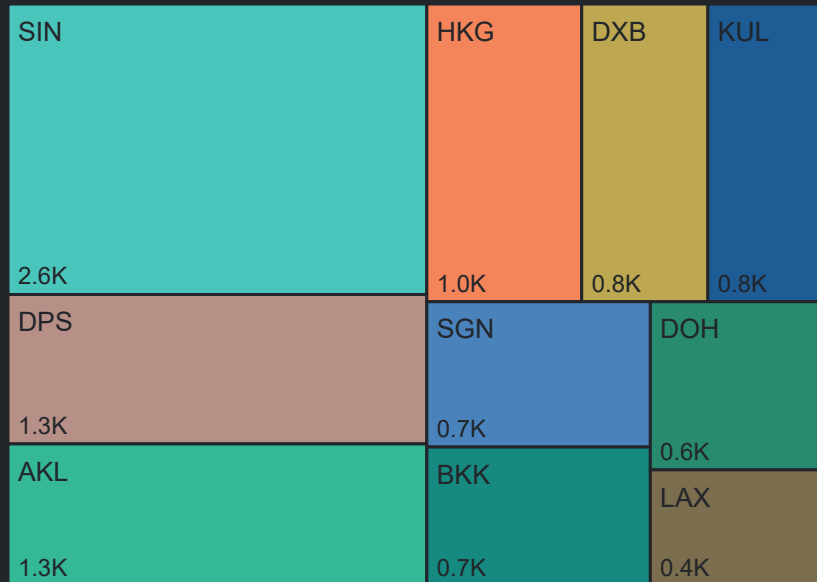

Top 10 Routes by Pax (Daily Average)

72  
Flights Daily

15,743  
Pax Daily

19,334  
Seats Daily

81.42%  
Load Factor

# Airport Operations Plan - Terminal 2 Departures

## Rolling Hour Pax (Daily Average)

## Top 10 Routes by Pax (Daily Average)

72  
Flights Daily

15,788  
Pax Daily

19,317  
Seats Daily

81.73%  
Load Factor