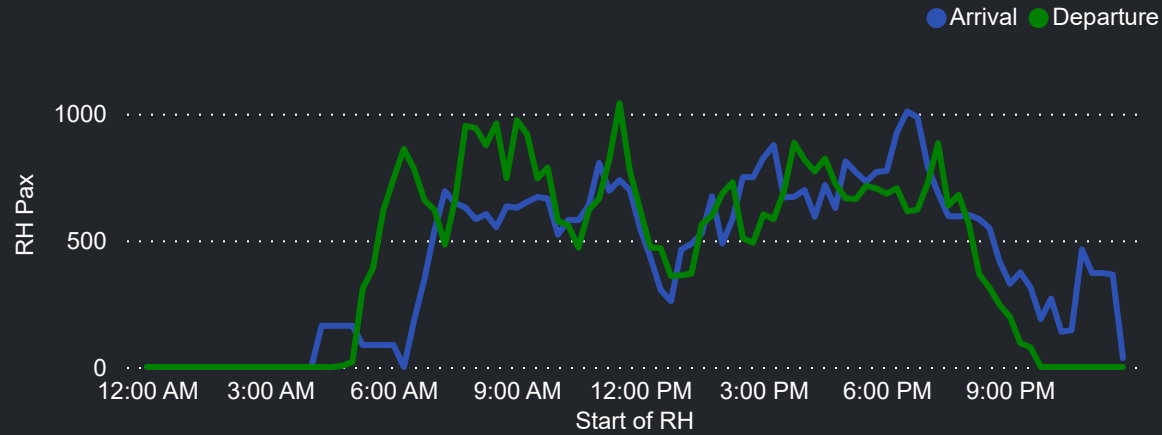

Pax Heat Map

Airport Operations Plan - Terminal 1

Rolling Hour Pax (Daily Average)