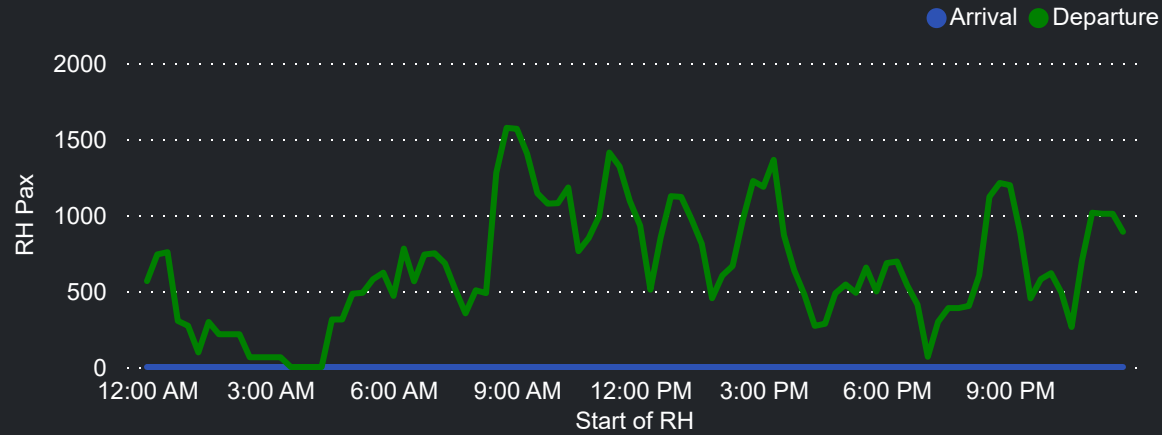

Airport Operations Plan - Terminal 2 Departures

Rolling Hour Pax (Daily Average)

Pax Heat Map

Month	Week	M	Tu	W	Th	F	Sa	Su	M	Tu	W	Th	F	Sa	Su	
Mar 2024	9					01	02	03						17,499	15,927	16,517
	10	04	05	06	07	08	09	10	14,099	15,077	16,237	14,938	17,725	15,851	15,477	
	11	11	12	13	14	15	16	17	13,867	13,223	15,268	13,495	17,250	16,434	17,290	
	12	18	19	20	21	22	23	24	15,158	14,251	16,335	13,964	17,352	17,026	17,004	
Apr 2024	13	25	26	27	28	29	30	31	14,782	16,091	17,124	15,928	18,736	18,436	16,991	
	14	01	02	03	04	05	06	07	15,712	14,841	16,655	15,317	18,510	17,954	19,500	
	15	08	09	10	11	12	13	14	16,539	15,602	16,799	14,955	18,127	17,939	17,424	
	16	15	16	17	18	19	20	21	16,501	16,340	18,017	16,309	19,020	17,267	16,899	
	17	22	23	24	25	26	27	28	15,842	14,843	15,763	14,109	15,401	15,445	16,668	
	18	29	30						14,314	14,442						
May 2024	18			01	02	03	04	05			15,694	13,682	16,266	16,495	17,082	
	19	06	07	08	09	10	11	12	15,104	14,357	15,072	13,261	15,375	15,614	15,656	
	20	13	14	15	16	17	18	19	14,048	13,374	15,131	13,062	15,694	15,414	15,788	
	21	20	21	22	23	24	25	26	14,789	14,128	14,952	13,249	15,561	16,147	16,128	
	22	27	28	29	30	31			14,800	14,114	15,281	13,953	16,731			
Jun 2024	22					01	02							16,654	16,726	
	23	03	04	05	06	07	08	09	15,598	15,206	16,548	15,315	18,728	17,406	17,507	
	24	10	11	12	13	14	15	16	15,924	16,043	16,633	14,920	18,007	17,040	17,812	
	25	17	18	19	20	21	22	23	16,590	16,517	17,150	15,754	19,136	18,528	18,270	
	26	24	25	26	27	28	29	30	17,907	17,390	18,012	16,571	19,387	18,882	18,341	
Jul 2024	27	01	02	03	04	05	06	07	15,787	15,881	15,869	14,227	16,383	14,705	15,216	
	28	08	09	10	11	12	13	14	14,534	14,505	15,062	13,843	15,886	14,194	14,901	
	29	15	16	17	18	19	20	21	14,600	14,124	14,295	13,191	14,524	13,988	14,333	
	30	22	23	24	25	26	27	28	13,437	13,528	13,203	11,930	14,106	13,479	14,179	
	31	29	30	31					13,787	14,292	14,601