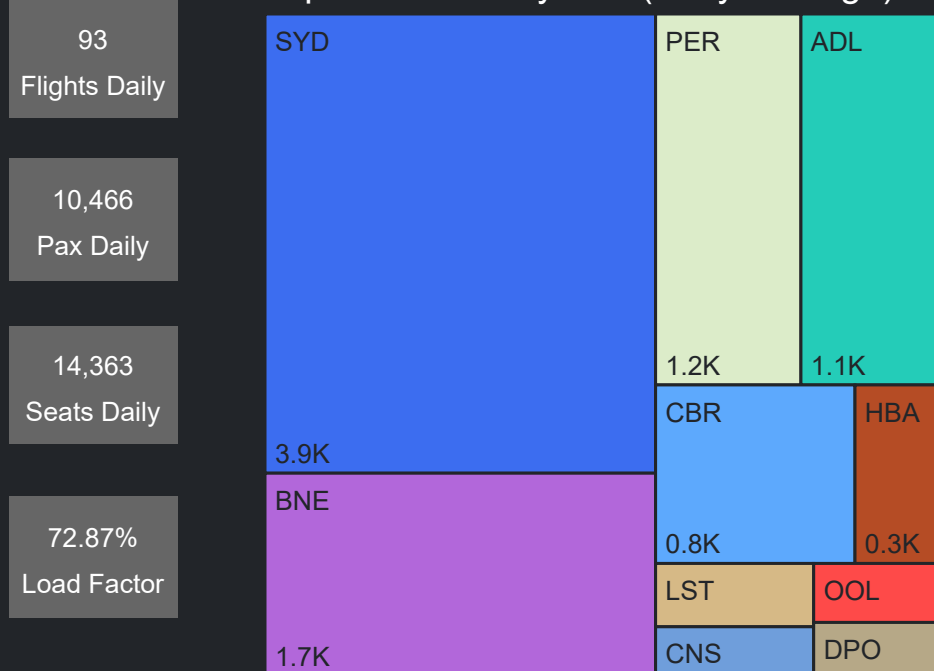

# Airport Operations Plan - Terminal 1 Departures

Rolling Hour Pax (Daily Average)

Pax Heat Map

Month	Week	M	Tu	W	Th	F	Sa	Su	M	Tu	W	Th	F	Sa	Su	
Mar 2024	9					01	02	03						11,689	7,089	10,158
	10	04	05	06	07	08	09	10	11,344	11,883	11,899	12,149	10,880	7,634	9,997	
	11	11	12	13	14	15	16	17	10,381	10,093	9,892	11,197	10,966	7,086	9,446	
	12	18	19	20	21	22	23	24	10,195	11,760	12,223	12,368	12,418	7,551	10,053	
Apr 2024	13	25	26	27	28	29	30	31	11,374	12,811	12,186	11,279	10,823	5,842	8,323	
	14	01	02	03	04	05	06	07	10,035	11,818	13,405	12,589	12,513	7,772	9,370	
	15	08	09	10	11	12	13	14	10,209	10,360	11,486	11,447	10,434	6,496	9,671	
	16	15	16	17	18	19	20	21	10,158	12,390	11,117	10,253	10,309	6,622	9,124	
	17	22	23	24	25	26	27	28	9,955	9,283	7,591	9,468	10,874	6,233	8,754	
	18	29	30						9,307	11,089						
May 2024	18			01	02	03	04	05			11,166	11,450	10,463	6,707	9,634	
	19	06	07	08	09	10	11	12	10,135	12,018	11,552	10,430	9,914	6,197	9,360	
	20	13	14	15	16	17	18	19	9,724	11,369	10,787	11,245	11,383	6,938	9,364	
	21	20	21	22	23	24	25	26	9,890	11,507	11,313	10,086	10,094	6,541	10,234	
	22	27	28	29	30	31			9,996	11,061	10,045	9,584	10,816			
Jun 2024	22						01	02						6,824	9,452	
	23	03	04	05	06	07	08	09	10,036	9,979	10,548	10,366	11,613	7,103	9,988	
	24	10	11	12	13	14	15	16	10,634	10,315	12,183	12,413	11,285	6,750	9,798	
	25	17	18	19	20	21	22	23	10,689	12,222	11,847	11,464	12,801	8,148	10,992	
	26	24	25	26	27	28	29	30	12,470	12,090	12,699	12,429	12,939	8,324	11,139	
Jul 2024	27	01	02	03	04	05	06	07	13,448	12,733	11,250	10,792	11,415	6,712	9,316	
	28	08	09	10	11	12	13	14	9,821	12,055	12,154	11,412	11,732	7,590	10,335	
	29	15	16	17	18	19	20	21	12,762	12,466	12,258	12,762	12,583	7,963	10,526	
	30	22	23	24	25	26	27	28	11,903	12,888	12,013	12,357	12,447	7,339	9,501	
	31	29	30	31					11,478	13,407	12,265					

Top 10 Routes by Pax (Daily Average)

93  
Flights Daily

10,466  
Pax Daily

14,363  
Seats Daily

72.87%  
Load Factor