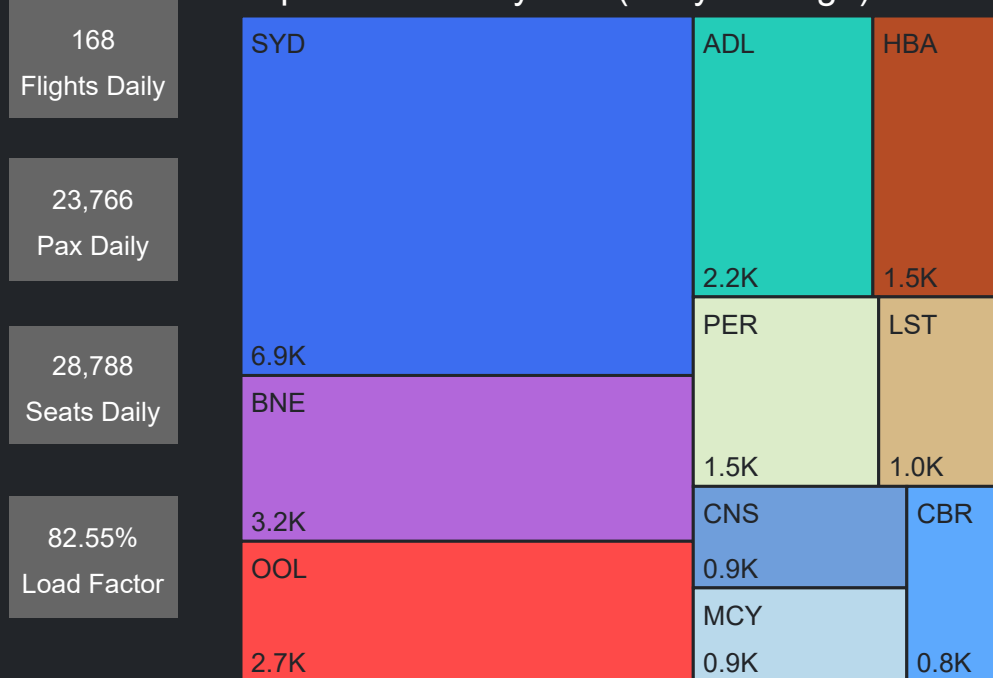

Top 10 Routes by Pax (Daily Average)

168
Flights Daily

23,766
Pax Daily

28,788
Seats Daily

82.55%
Load Factor