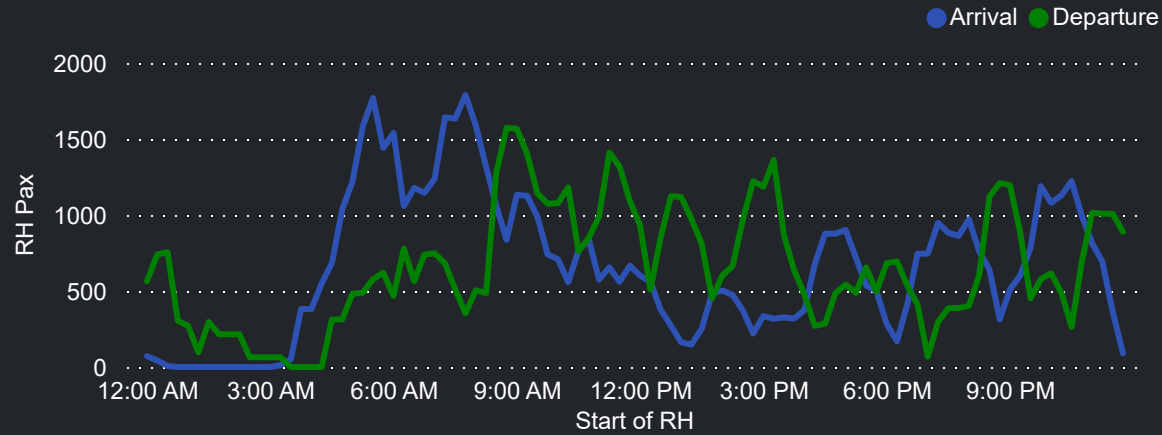

Airport Operations Plan - Terminal 2

Rolling Hour Pax (Daily Average)

Pax Heat Map

Month	Week	M	Tu	W	Th	F	Sa	Su	M	Tu	W	Th	F	Sa	Su	
Mar 2024	9					01	02	03						36,539	34,382	34,390
	10	04	05	06	07	08	09	10	30,156	30,589	32,358	29,740	34,565	32,747	33,408	
	11	11	12	13	14	15	16	17	30,043	27,676	30,722	28,795	34,397	33,417	33,385	
	12	18	19	20	21	22	23	24	29,789	27,509	30,822	27,875	33,587	33,359	32,669	
Apr 2024	13	25	26	27	28	29	30	31	29,339	29,834	31,347	31,536	34,997	35,109	33,945	
	14	01	02	03	04	05	06	07	29,507	27,479	29,186	28,712	32,924	33,182	35,567	
	15	08	09	10	11	12	13	14	30,127	29,371	30,949	30,273	33,935	35,054	34,360	
	16	15	16	17	18	19	20	21	31,580	31,563	33,289	32,370	35,818	33,848	33,831	
	17	22	23	24	25	26	27	28	32,070	30,404	31,872	31,203	33,525	34,201	36,223	
	18	29	30						31,764	31,705						
May 2024	18			01	02	03	04	05			32,260	30,108	32,560	33,541	34,452	
	19	06	07	08	09	10	11	12	30,328	28,463	28,736	26,357	30,342	31,237	31,531	
	20	13	14	15	16	17	18	19	28,091	26,050	28,357	26,512	31,498	31,182	32,329	
	21	20	21	22	23	24	25	26	29,111	27,154	28,220	26,714	30,518	32,140	32,619	
	22	27	28	29	30	31			29,434	28,073	29,589	28,560	33,083			
Jun 2024	22					01	02							33,489	33,316	
	23	03	04	05	06	07	08	09	30,104	28,520	30,221	28,932	33,674	32,240	32,752	
	24	10	11	12	13	14	15	16	31,762	30,026	30,101	28,321	32,708	32,644	34,524	
	25	17	18	19	20	21	22	23	30,532	29,238	30,666	28,912	33,501	34,419	34,550	
	26	24	25	26	27	28	29	30	32,301	31,467	32,372	31,788	35,659	36,256	36,067	
	27	01	02	03	04	05	06	07	32,588	32,759	31,709	30,743	33,879	32,636	34,126	
Jul 2024	28	08	09	10	11	12	13	14	32,127	32,308	31,931	31,131	33,660	32,235	33,757	
	29	15	16	17	18	19	20	21	31,380	31,231	30,683	29,913	31,923	31,522	32,645	
	30	22	23	24	25	26	27	28	29,922	30,643	29,474	28,751	31,015	30,612	32,817	
	31	29	30	31					29,831	30,608	30,421