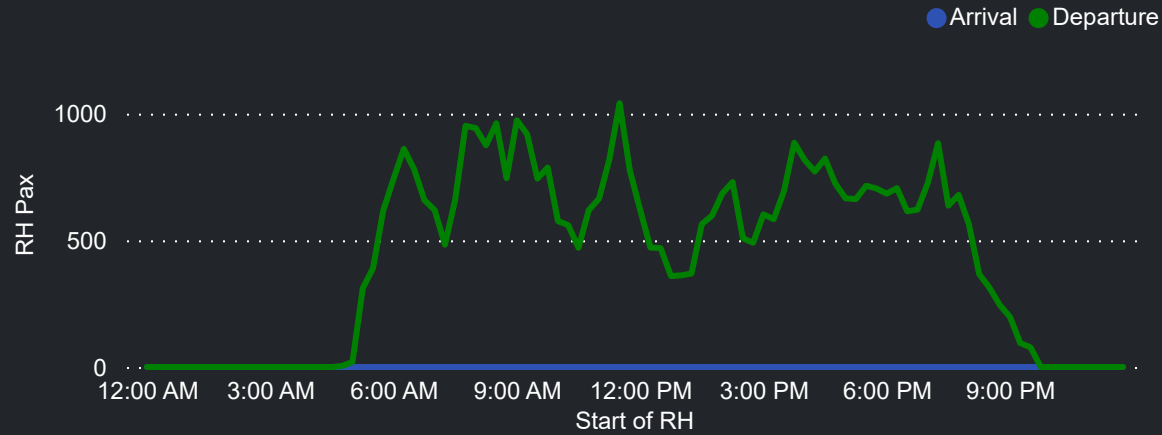

Top 10 Routes by Pax (Daily Average)

93  
Flights Daily

10,297  
Pax Daily

14,360  
Seats Daily

71.71%  
Load Factor

# Airport Operations Plan - Terminal 1 Departures

Rolling Hour Pax (Daily Average)

Pax Heat Map

Month	Week	M	Tu	W	Th	F	Sa	Su	M	Tu	W	Th	F	Sa	Su	
Mar 2024	9					01	02	03						11,689	7,089	10,158
	10	04	05	06	07	08	09	10	11,344	11,883	11,899	12,149	10,880	7,634	9,997	
	11	11	12	13	14	15	16	17	10,381	10,093	9,892	11,197	10,966	7,086	9,446	
	12	18	19	20	21	22	23	24	10,195	11,760	12,223	12,368	12,418	7,551	10,053	
Apr 2024	13	25	26	27	28	29	30	31	11,374	12,811	12,186	11,279	10,823	5,842	8,323	
	14	01	02	03	04	05	06	07	10,035	11,818	13,405	12,589	12,513	7,772	9,370	
	15	08	09	10	11	12	13	14	10,209	10,360	11,486	11,447	10,434	6,496	9,671	
	16	15	16	17	18	19	20	21	10,158	12,390	11,117	10,253	10,309	6,622	9,124	
	17	22	23	24	25	26	27	28	9,955	9,283	7,591	9,468	10,874	6,233	8,754	
	18	29	30						9,307	11,089						
May 2024	18			01	02	03	04	05			11,166	11,450	10,463	6,707	9,634	
	19	06	07	08	09	10	11	12	10,135	12,018	11,552	10,430	9,914	6,197	9,360	
	20	13	14	15	16	17	18	19	9,724	11,369	10,787	11,245	11,383	6,938	9,364	
	21	20	21	22	23	24	25	26	9,890	11,507	11,313	10,086	10,094	6,541	10,234	
	22	27	28	29	30	31			9,996	11,061	10,045	9,584	10,816			
Jun 2024	22						01	02						6,824	9,452	
	23	03	04	05	06	07	08	09	10,036	9,979	10,548	10,366	11,613	7,103	9,988	
	24	10	11	12	13	14	15	16	10,634	10,315	12,183	12,413	11,285	6,750	9,798	
	25	17	18	19	20	21	22	23	10,689	12,222	11,847	11,464	12,801	8,148	10,992	
	26	24	25	26	27	28	29	30	12,470	12,090	12,699	12,429	12,939	8,324	11,139	
Jul 2024	27	01	02	03	04	05	06	07	13,448	12,733	11,250	10,792	11,415	6,712	9,316	
	28	08	09	10	11	12	13	14	9,821	12,055	12,154	11,412	11,732	7,590	10,335	
	29	15	16	17	18	19	20	21	12,762	12,466	12,258	12,762	12,583	7,963	10,526	
	30	22	23	24	25	26	27	28	11,903	12,888	12,013	12,357	12,447	7,339	9,501	
	31	29	30	31					11,478	13,407	12,265					