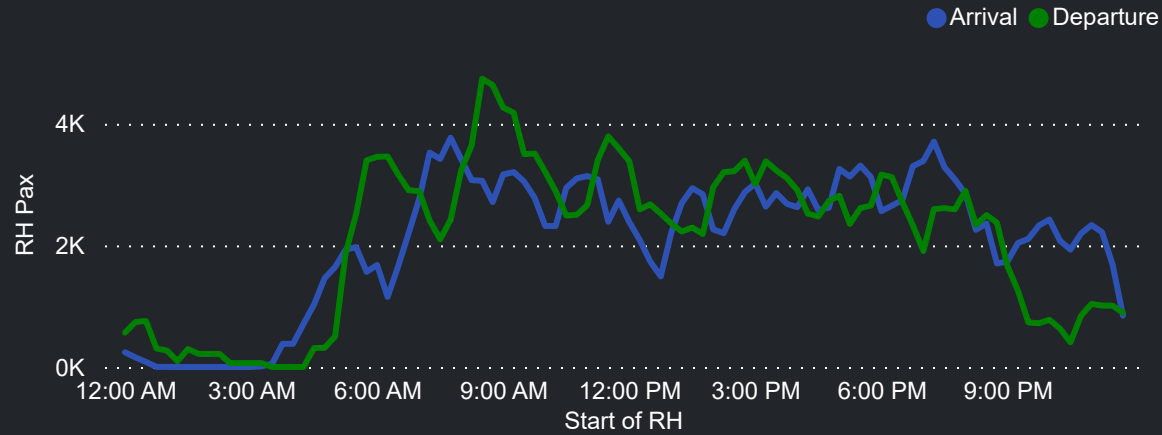

# Airport Operations Plan - All Terminals

## Rolling Hour Pax (Daily Average)