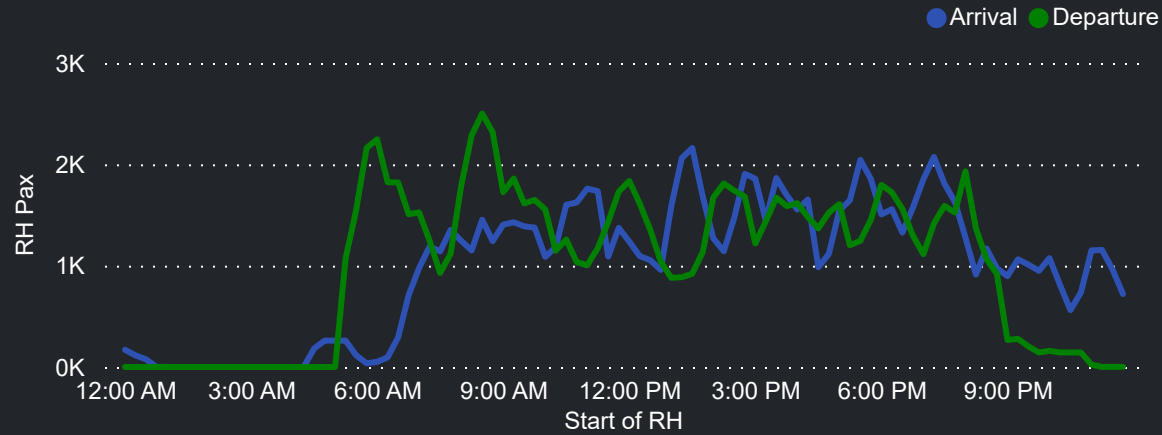

Pax Heat Map

Airport Operations Plan - Terminal 3 & 4

Rolling Hour Pax (Daily Average)