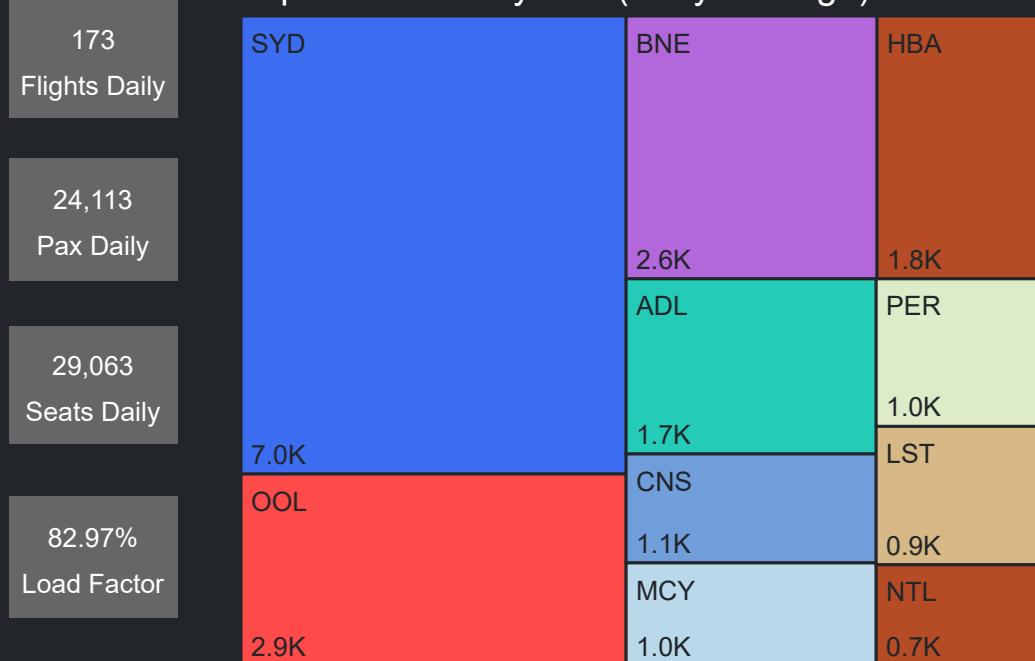

Top 10 Routes by Pax (Daily Average)