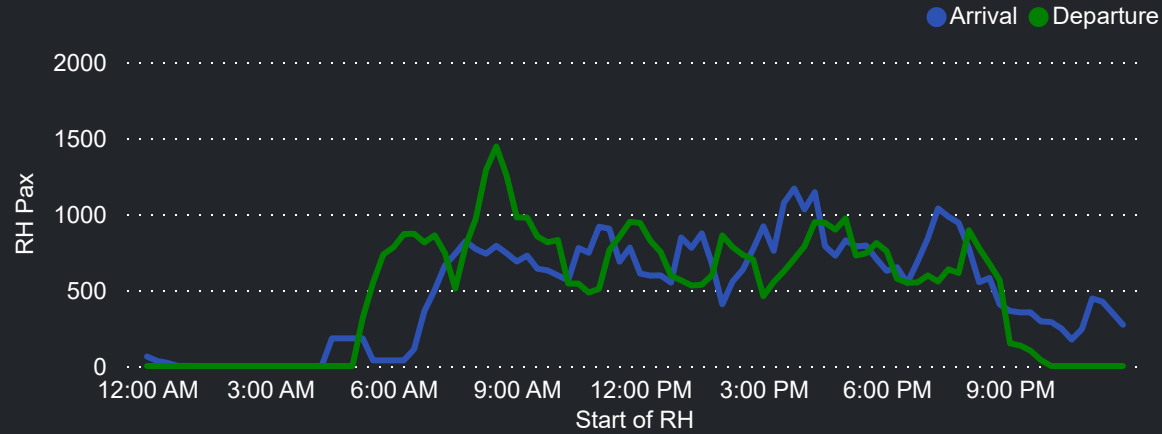

Pax Heat Map

Airport Operations Plan - Terminal 3

Rolling Hour Pax (Daily Average)