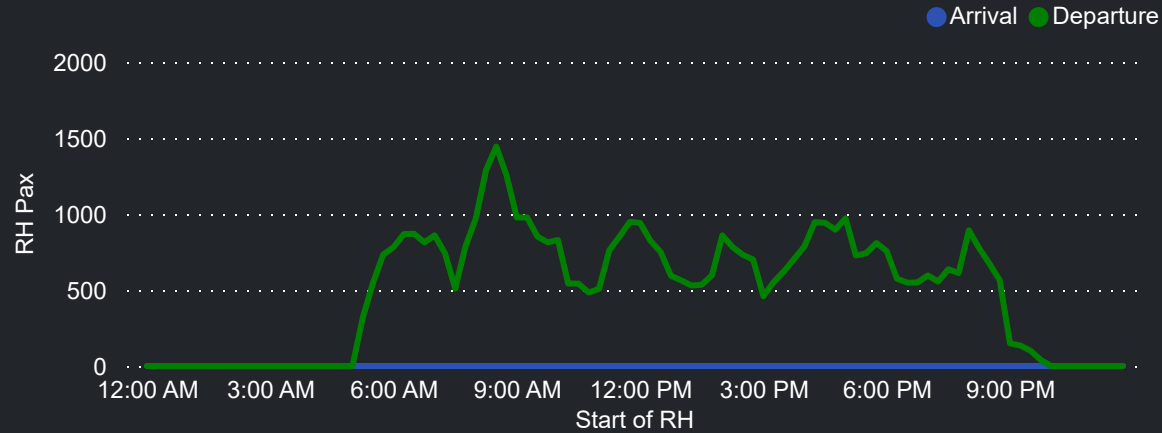

Top 10 Routes by Pax (Daily Average)

81  
Flights Daily

11,721  
Pax Daily

14,258  
Seats Daily

82.21%  
Load Factor

# Airport Operations Plan - Terminal 3 Departures

Rolling Hour Pax (Daily Average)

Pax Heat Map

Month	Week	M	Tu	W	Th	F	Sa	Su	M	Tu	W	Th	F	Sa	Su	
Mar 2024	9					01	02	03						13,478	8,214	13,028
	10	04	05	06	07	08	09	10	13,766	12,531	11,484	11,849	14,476	9,725	10,416	
	11	11	12	13	14	15	16	17	13,392	11,422	11,364	12,101	12,540	8,412	12,373	
	12	18	19	20	21	22	23	24	12,186	12,585	12,031	12,040	13,710	8,704	13,716	
Apr 2024	13	25	26	27	28	29	30	31	14,536	13,789	12,726	11,484	11,380	7,545	9,279	
	14	01	02	03	04	05	06	07	12,316	12,277	12,848	12,992	14,196	10,434	14,026	
	15	08	09	10	11	12	13	14	13,124	12,383	12,346	13,463	14,136	9,657	13,053	
	16	15	16	17	18	19	20	21	13,348	12,185	11,381	10,471	12,715	8,417	12,582	
	17	22	23	24	25	26	27	28	12,854	10,365	8,556	9,817	12,197	8,009	11,646	
	18	29	30						11,847	11,259						
May 2024	18			01	02	03	04	05			11,237	11,902	12,832	8,511	12,840	
	19	06	07	08	09	10	11	12	13,656	12,029	11,897	11,400	12,732	8,019	11,999	
	20	13	14	15	16	17	18	19	12,447	11,756	10,772	11,305	13,160	8,498	11,513	
	21	20	21	22	23	24	25	26	11,975	12,452	10,764	10,619	12,154	8,240	11,978	
	22	27	28	29	30	31			11,399	11,596	10,171	9,585	11,258			
Jun 2024	22					01	02							8,117	10,890	
	23	03	04	05	06	07	08	09	11,812	10,640	9,829	11,059	13,304	9,095	11,486	
	24	10	11	12	13	14	15	16	12,400	11,117	11,404	13,034	12,322	8,502	11,708	
	25	17	18	19	20	21	22	23	12,816	11,955	10,882	11,874	13,256	9,125	13,272	
	26	24	25	26	27	28	29	30	13,910	12,367	11,997	12,331	14,239	9,780	14,210	
	27	01	02	03	04	05	06	07	15,135	13,177	12,067	12,281	13,160	8,593	13,022	
Jul 2024	28	08	09	10	11	12	13	14	12,858	12,697	12,619	12,381	14,223	9,513	13,844	
	29	15	16	17	18	19	20	21	14,883	13,265	12,667	13,175	15,054	10,275	14,629	
	30	22	23	24	25	26	27	28	14,715	12,857	12,293	13,399	14,928	9,516	13,615	
	31	29	30	31					13,354	13,799	11,785					