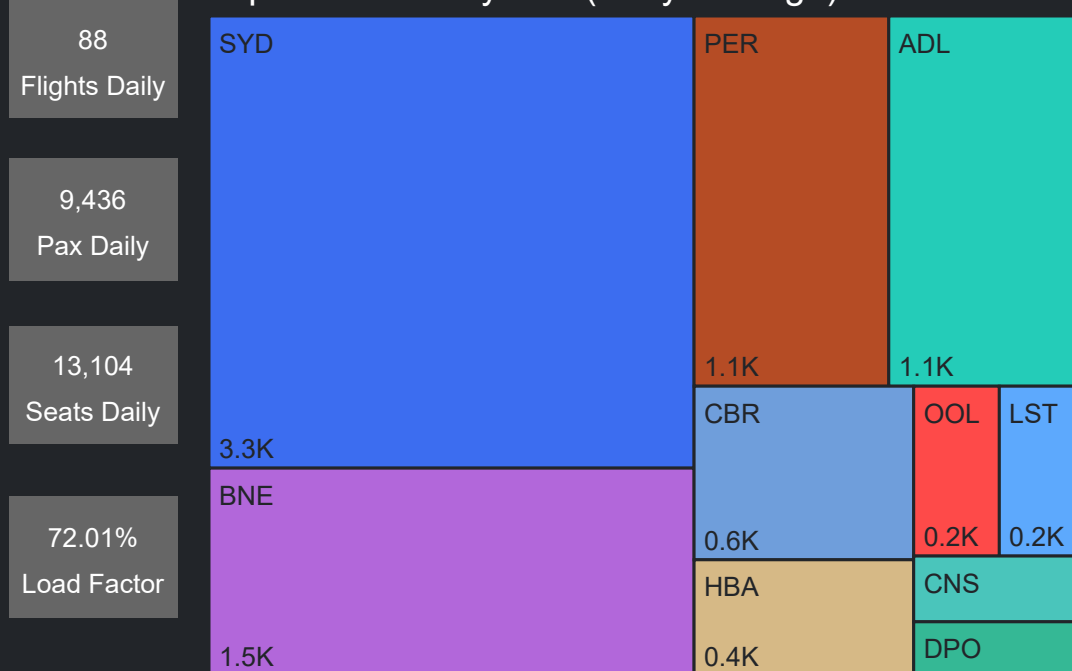

Top 10 Routes by Pax (Daily Average)

88  
Flights Daily

9,476  
Pax Daily

13,101  
Seats Daily

72.33%  
Load Factor

# Airport Operations Plan - Terminal 1 Departures

Rolling Hour Pax (Daily Average)

Pax Heat Map

Month	Week	M	Tu	W	Th	F	Sa	Su	M	Tu	W	Th	F	Sa	Su	
Dec 2023	49					01	02	03						11,909	7,048	9,653
	50	04	05	06	07	08	09	10	11,612	9,701	10,386	10,697	10,754	6,939	9,954	
	51	11	12	13	14	15	16	17	11,922	9,602	10,367	10,924	11,366	6,829	7,730	
	52	18	19	20	21	22	23	24	8,092	7,478	7,614	8,508	9,282	8,120	6,802	
	53	25	26	27	28	29	30	31	6,707	8,504	9,612	9,317	9,417	7,445	7,216	
Jan 2024	1	01	02	03	04	05	06	07	8,620	8,878	8,586	8,207	8,722	7,406	8,064	
	2	08	09	10	11	12	13	14	8,903	7,549	7,729	7,890	8,221	6,215	8,123	
	3	15	16	17	18	19	20	21	8,537	8,147	8,797	9,219	9,233	7,594	9,322	
	4	22	23	24	25	26	27	28	9,387	8,181	9,412	8,493	6,625	6,118	8,691	
	5	29	30	31					10,292	9,349	8,304					
Feb 2024	5				01	02	03	04				10,684	10,001	5,554	7,962	
	6	05	06	07	08	09	10	11	8,991	8,460	10,165	11,201	11,481	6,249	8,971	
	7	12	13	14	15	16	17	18	9,688	8,944	10,450	11,519	11,807	7,665	11,040	
	8	19	20	21	22	23	24	25	11,641	10,638	10,733	11,616	12,123	7,392	10,697	
	9	26	27	28	29				11,248	9,804	10,893	11,439				
Mar 2024	9					01	02	03						12,616	7,500	10,904
	10	04	05	06	07	08	09	10	11,988	10,287	10,083	11,609	12,017	7,081	9,306	
	11	11	12	13	14	15	16	17	10,162	9,614	10,219	11,250	11,217	6,814	10,833	
	12	18	19	20	21	22	23	24	11,923	10,409	11,785	12,153	12,310	7,344	11,317	
	13	25	26	27	28	29	30	31	12,750	9,979	10,352	9,926	10,736	6,767	10,599	

Top 10 Routes by Pax (Daily Average)