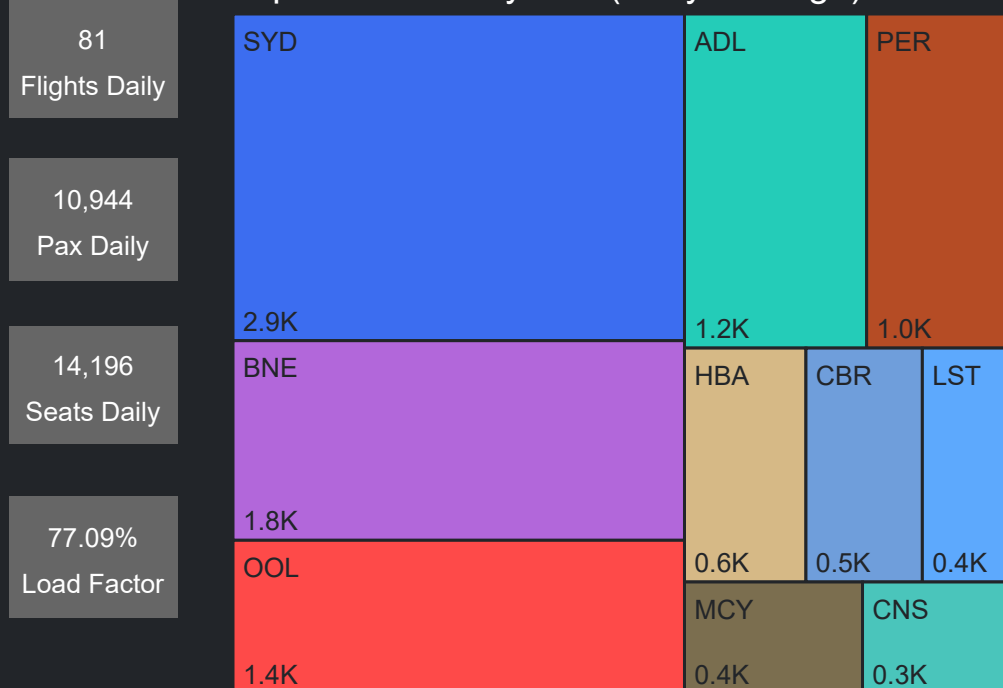

Top 10 Routes by Pax (Daily Average)

81
Flights Daily

10,944
Pax Daily

14,196
Seats Daily

77.09%
Load Factor