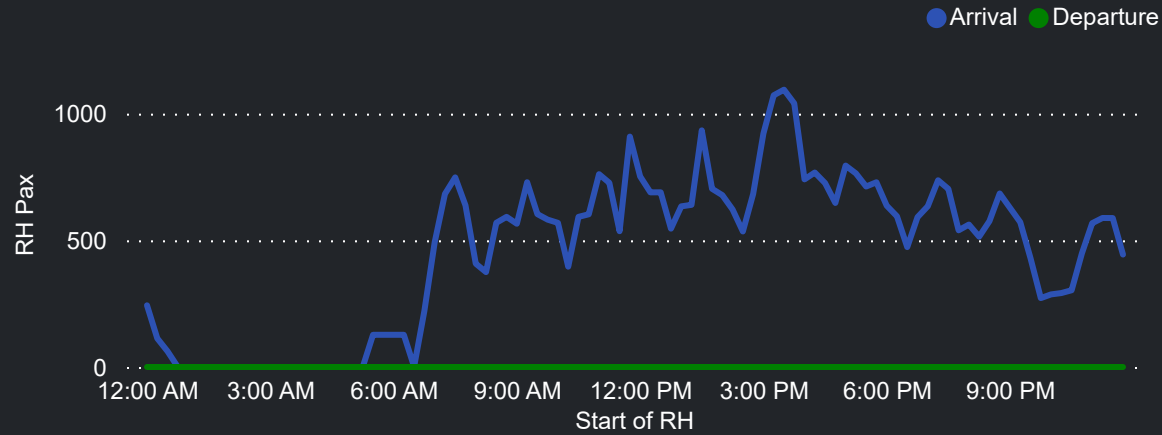

Airport Operations Plan - Terminal 3 Arrivals

Rolling Hour Pax (Daily Average)

Pax Heat Map

Month	Week	M	Tu	W	Th	F	Sa	Su	M	Tu	W	Th	F	Sa	Su	
Dec 2023	49					01	02	03						13,464	8,603	11,124
	50	04	05	06	07	08	09	10	11,168	10,107	11,023	12,655	13,935	8,664	9,859	
	51	11	12	13	14	15	16	17	10,908	11,591	10,912	11,722	12,875	9,120	9,559	
	52	18	19	20	21	22	23	24	9,907	9,504	9,511	10,889	13,527	10,185	9,845	
	53	25	26	27	28	29	30	31	7,752	10,535	10,594	10,463	10,852	8,799	9,025	
Jan 2024	1	01	02	03	04	05	06	07	11,298	11,125	10,357	10,529	11,514	9,570	11,960	
	2	08	09	10	11	12	13	14	11,316	10,433	10,382	10,800	12,606	9,709	12,859	
	3	15	16	17	18	19	20	21	11,811	10,480	10,844	12,565	13,312	9,907	11,653	
	4	22	23	24	25	26	27	28	10,900	10,426	11,471	11,468	9,872	8,594	12,827	
	5	29	30	31					9,018	7,879	8,293					
Feb 2024	5				01	02	03	04				8,796	10,184	6,346	10,028	
	6	05	06	07	08	09	10	11	9,360	9,182	9,037	11,484	12,940	7,040	10,515	
	7	12	13	14	15	16	17	18	10,688	9,422	10,100	12,617	14,166	9,443	12,361	
	8	19	20	21	22	23	24	25	11,730	10,935	10,850	12,750	13,738	8,265	12,057	
	9	26	27	28	29				12,705	10,764	11,209	12,544				
Mar 2024	9					01	02	03						14,504	8,147	11,611
	10	04	05	06	07	08	09	10	11,226	9,664	10,621	12,139	13,524	9,020	8,814	
	11	11	12	13	14	15	16	17	13,083	11,478	11,515	12,684	14,133	8,233	12,326	
	12	18	19	20	21	22	23	24	12,269	10,335	11,845	14,025	15,660	9,956	13,525	
	13	25	26	27	28	29	30	31	13,475	11,957	12,459	13,852	13,943	8,519	12,201