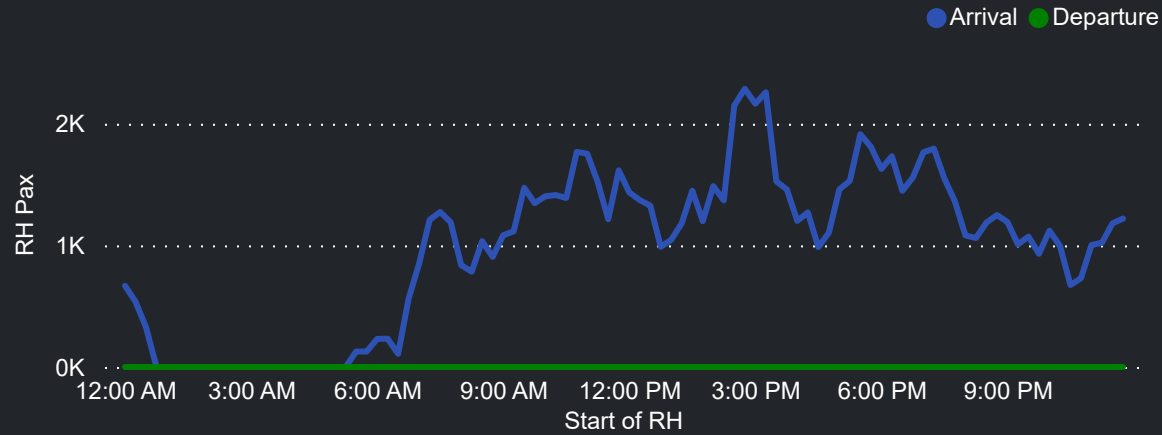

## Top 10 Routes by Pax (Daily Average)

336  
Flights Daily

46,627  
Pax Daily

58,707  
Seats Daily

79.42%  
Load Factor

# Airport Operations Plan - Terminal 3 & 4 Arrivals

Rolling Hour Pax (Daily Average)

Pax Heat Map

Month	Week	M	Tu	W	Th	F	Sa	Su	M	Tu	W	Th	F	Sa	Su	
Dec 2023	49					01	02	03						25,367	20,088	22,915
	50	04	05	06	07	08	09	10	22,992	20,872	22,033	24,616	25,999	20,136	21,108	
	51	11	12	13	14	15	16	17	22,729	22,480	21,788	23,304	25,151	20,247	20,882	
	52	18	19	20	21	22	23	24	22,580	22,110	22,435	23,325	28,095	24,968	21,465	
	53	25	26	27	28	29	30	31	18,778	24,434	24,304	23,534	24,609	22,648	22,093	
Jan 2024	1	01	02	03	04	05	06	07	24,732	24,577	24,635	24,078	25,653	24,044	27,224	
	2	08	09	10	11	12	13	14	26,312	24,648	25,412	25,530	27,573	23,872	27,624	
	3	15	16	17	18	19	20	21	25,959	24,560	25,364	27,555	27,840	24,277	26,159	
	4	22	23	24	25	26	27	28	24,926	24,524	26,513	26,852	24,096	22,822	28,312	
	5	29	30	31					21,084	18,505	18,476					
Feb 2024	5				01	02	03	04				19,389	21,136	16,342	21,209	
	6	05	06	07	08	09	10	11	19,672	19,026	18,909	23,175	24,743	17,653	21,997	
	7	12	13	14	15	16	17	18	21,491	19,400	20,679	24,426	26,304	21,372	24,615	
	8	19	20	21	22	23	24	25	23,474	21,769	22,247	24,933	26,198	19,796	24,530	
	9	26	27	28	29				24,997	22,050	22,601	24,807				
Mar 2024	9					01	02	03					26,830	19,649	23,993	
	10	04	05	06	07	08	09	10	22,673	20,093	21,307	23,413	25,192	19,788	20,287	
	11	11	12	13	14	15	16	17	26,613	23,262	23,460	24,996	26,523	19,399	24,383	
	12	18	19	20	21	22	23	24	24,359	20,715	23,166	26,827	28,371	21,994	25,801	
	13	25	26	27	28	29	30	31	26,108	23,492	24,154	26,393	26,534	20,334	26,317	