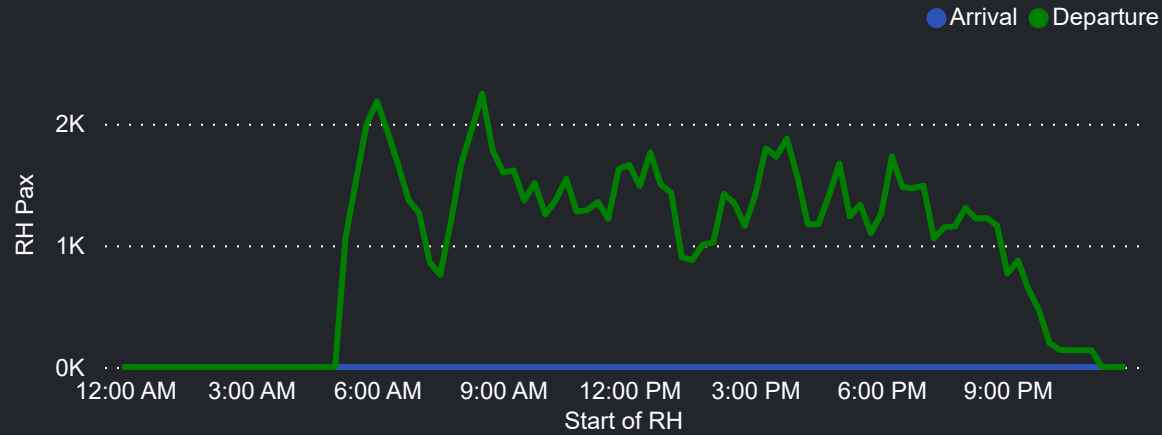

Pax Heat Map

Airport Operations Plan - Terminal 3 & 4 Departures

Rolling Hour Pax (Daily Average)