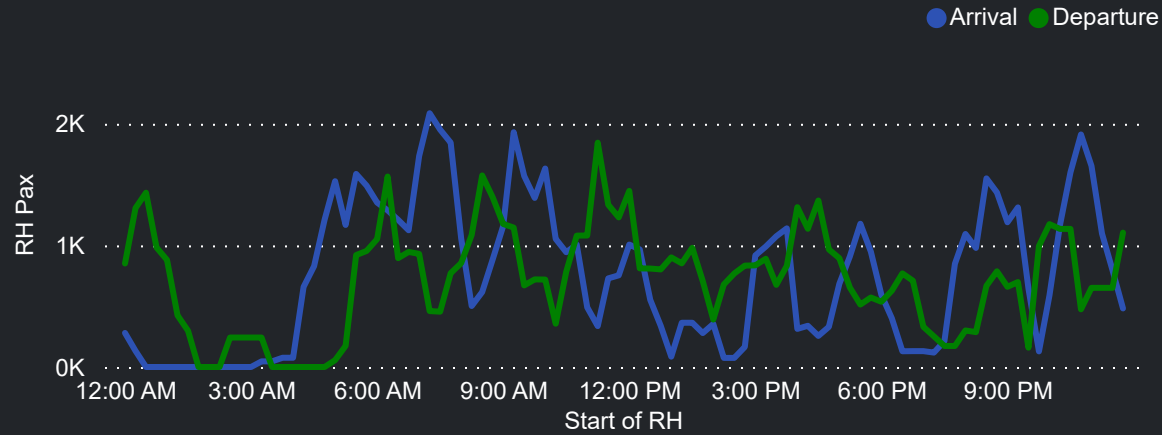

Airport Operations Plan - Terminal 2

Rolling Hour Pax (Daily Average)

Pax Heat Map

Month	Week	M	Tu	W	Th	F	Sa	Su	M	Tu	W	Th	F	Sa	Su	
Dec 2023	49					01	02	03						33,332	34,196	33,262
	50	04	05	06	07	08	09	10	31,691	31,124	30,809	29,927	34,213	34,646	34,865	
	51	11	12	13	14	15	16	17	34,830	32,282	33,701	32,995	34,566	36,651	37,251	
	52	18	19	20	21	22	23	24	36,729	34,153	34,065	34,421	36,526	37,914	37,532	
	53	25	26	27	28	29	30	31	36,060	34,368	35,056	35,383	37,797	38,210	38,302	
Jan 2024	1	01	02	03	04	05	06	07	36,987	35,537	35,363	36,457	37,503	38,704	38,807	
	2	08	09	10	11	12	13	14	38,167	37,164	35,976	35,985	37,317	38,440	38,278	
	3	15	16	17	18	19	20	21	36,612	35,988	37,624	37,339	39,210	40,114	39,313	
	4	22	23	24	25	26	27	28	36,514	35,084	34,022	34,929	36,700	37,202	36,526	
	5	29	30	31					36,407	35,021	36,265					
Feb 2024	5				01	02	03	04				35,828	39,284	38,808	38,864	
	6	05	06	07	08	09	10	11	37,659	35,382	36,201	36,411	38,475	38,173	38,481	
	7	12	13	14	15	16	17	18	37,851	35,850	37,120	35,943	37,315	37,381	38,558	
	8	19	20	21	22	23	24	25	35,370	33,223	34,045	34,496	35,960	36,113	35,812	
Mar 2024	9	26	27	28	29				35,877	32,621	32,690	33,884				
	9					01	02	03					34,763	33,087	34,213	
	10	04	05	06	07	08	09	10	30,808	29,407	31,482	31,620	34,056	33,712	35,428	
	11	11	12	13	14	15	16	17	32,523	30,526	32,386	32,416	34,947	34,856	35,892	
	12	18	19	20	21	22	23	24	33,515	30,048	32,654	31,223	33,131	33,673	34,708	
	13	25	26	27	28	29	30	31	32,191	29,591	32,233	32,601	35,026	34,300	31,553	

162
Flights Daily

35,202
Pax Daily

44,850
Seats Daily

78.49%
Load Factor

Top 10 Routes by Pax (Daily Average)

SIN	KUL	HKG
5.2K	2.4K	2.0K
AKL	DXB	BKK
3.3K	1.8K	1.4K
DPS	CAN	DOH
2.4K	1.5K	1.1K
	SGN	
	1.4K