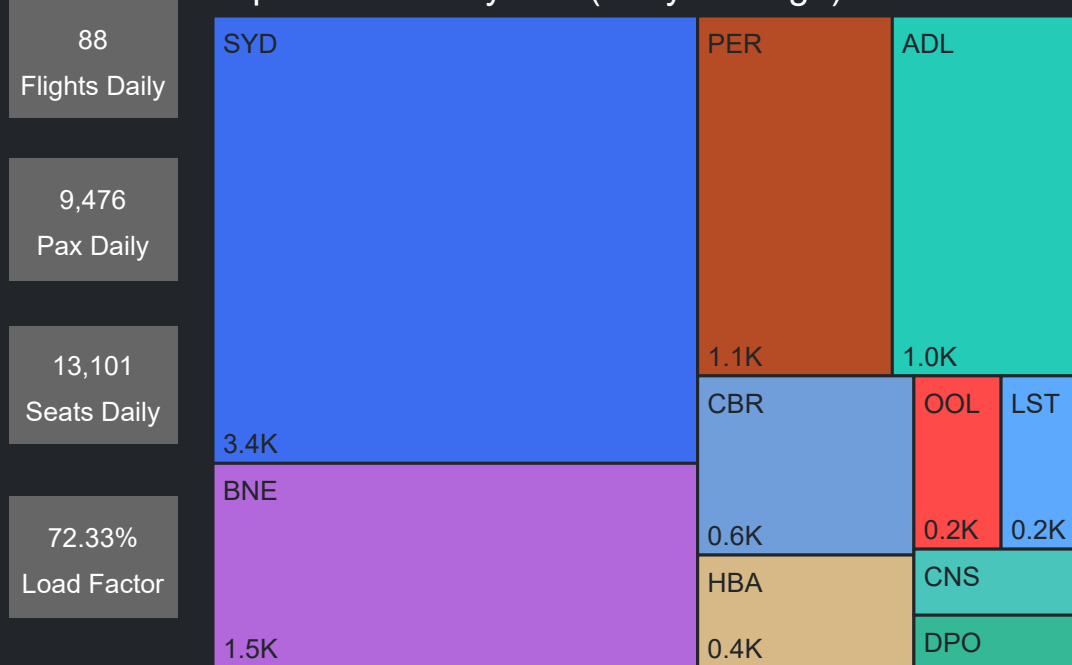

## Top 10 Routes by Pax (Daily Average)

176  
Flights Daily

18,913  
Pax Daily

26,205  
Seats Daily

72.17%  
Load Factor

# Airport Operations Plan - Terminal 1 Arrivals

Rolling Hour Pax (Daily Average)

Pax Heat Map

Month	Week	M	Tu	W	Th	F	Sa	Su	M	Tu	W	Th	F	Sa	Su	
Dec 2023	49					01	02	03						12,867	8,557	9,004
	50	04	05	06	07	08	09	10	10,738	9,523	11,369	12,662	12,541	8,134	7,522	
	51	11	12	13	14	15	16	17	10,187	9,906	10,541	11,310	11,806	7,337	7,288	
	52	18	19	20	21	22	23	24	7,117	7,384	7,725	8,007	8,848	7,065	5,377	
	53	25	26	27	28	29	30	31	5,796	7,489	7,999	7,761	8,033	6,229	6,360	
Jan 2024	1	01	02	03	04	05	06	07	8,097	8,696	8,363	8,093	9,150	7,534	8,321	
	2	08	09	10	11	12	13	14	8,730	7,989	8,207	8,962	9,814	7,403	8,351	
	3	15	16	17	18	19	20	21	9,105	8,573	9,235	10,200	10,488	7,705	8,185	
	4	22	23	24	25	26	27	28	8,724	8,862	9,399	8,871	8,505	6,484	9,106	
	5	29	30	31					9,034	7,868	7,571					
Feb 2024	5				01	02	03	04				10,301	10,428	5,967	7,139	
	6	05	06	07	08	09	10	11	8,257	8,466	9,133	11,332	12,344	6,672	8,101	
	7	12	13	14	15	16	17	18	8,991	9,205	10,128	12,537	13,084	8,207	9,504	
	8	19	20	21	22	23	24	25	10,889	10,560	11,773	13,285	13,010	7,979	9,412	
	9	26	27	28	29				12,154	10,490	11,407	12,556				
Mar 2024	9					01	02	03						12,505	7,260	9,210
	10	04	05	06	07	08	09	10	9,522	8,647	9,112	11,738	11,403	6,585	7,748	
	11	11	12	13	14	15	16	17	12,043	11,018	11,396	13,175	12,211	6,660	9,027	
	12	18	19	20	21	22	23	24	10,329	9,409	12,149	13,793	13,946	7,929	9,366	
	13	25	26	27	28	29	30	31	11,616	10,913	12,284	14,040	13,443	8,110	8,093	

Top 10 Routes by Pax (Daily Average)

88  
Flights Daily

9,476  
Pax Daily

13,101  
Seats Daily

72.33%  
Load Factor