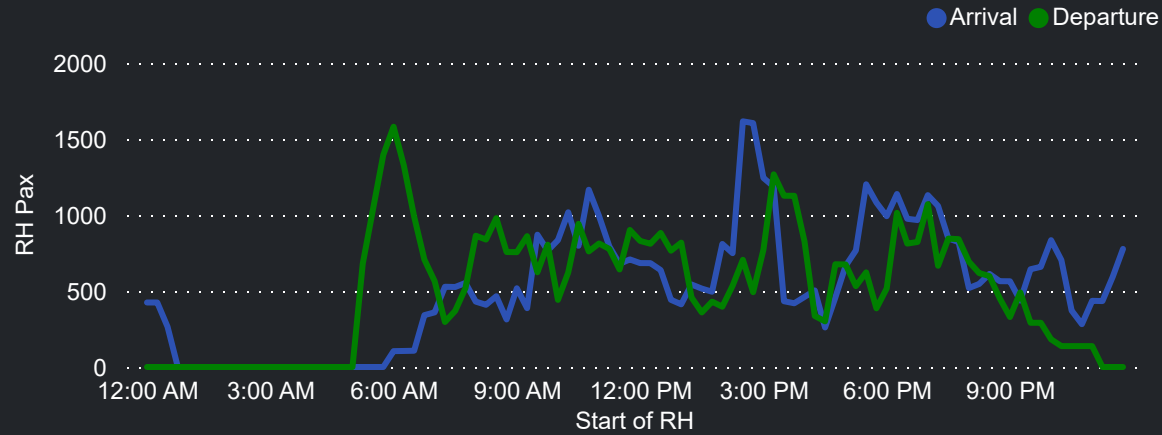

Pax Heat Map

Airport Operations Plan - Terminal 4

Rolling Hour Pax (Daily Average)