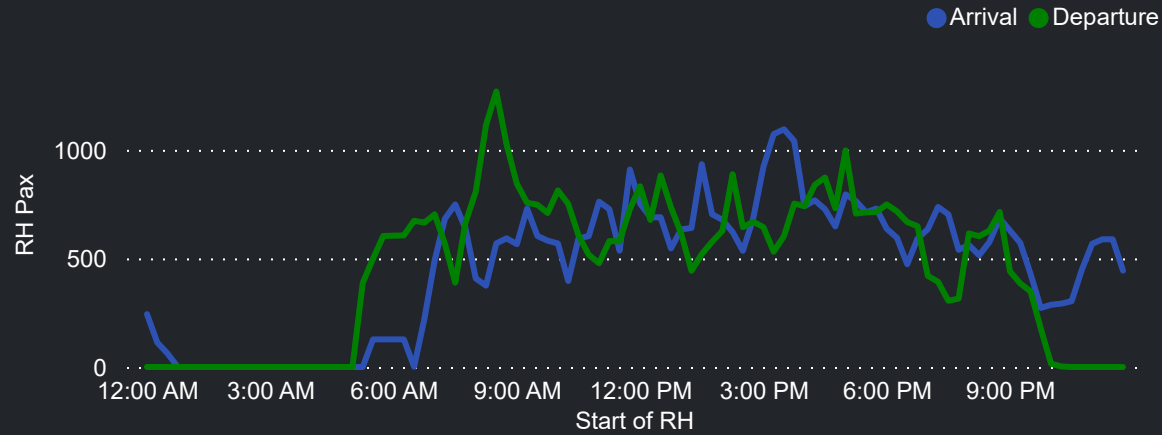

Pax Heat Map

Airport Operations Plan - Terminal 3

Rolling Hour Pax (Daily Average)