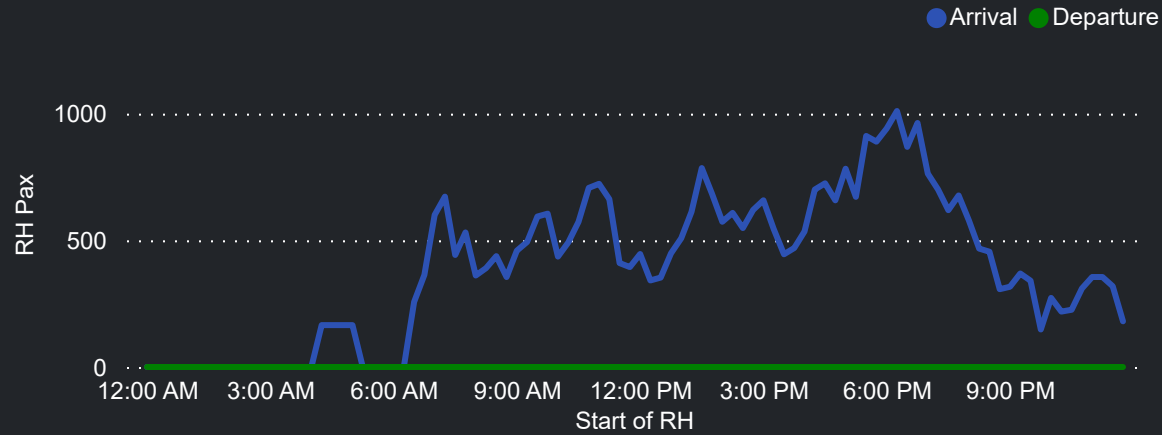

Airport Operations Plan - Terminal 1 Arrivals

Rolling Hour Pax (Daily Average)

Pax Heat Map

Month	Week	M	Tu	W	Th	F	Sa	Su	M	Tu	W	Th	F	Sa	Su	
Dec 2023	49					01	02	03						12,867	8,557	9,004
	50	04	05	06	07	08	09	10	10,738	9,523	11,369	12,662	12,541	8,134	7,522	
	51	11	12	13	14	15	16	17	10,187	9,906	10,541	11,310	11,806	7,337	7,288	
	52	18	19	20	21	22	23	24	7,117	7,384	7,725	8,007	8,848	7,065	5,377	
	53	25	26	27	28	29	30	31	5,796	7,489	7,999	7,761	8,033	6,229	6,360	
Jan 2024	1	01	02	03	04	05	06	07	8,097	8,696	8,363	8,093	9,150	7,534	8,321	
	2	08	09	10	11	12	13	14	8,730	7,989	8,207	8,962	9,814	7,403	8,351	
	3	15	16	17	18	19	20	21	9,105	8,573	9,235	10,200	10,488	7,705	8,185	
	4	22	23	24	25	26	27	28	8,724	8,862	9,399	8,871	8,505	6,484	9,106	
	5	29	30	31					9,034	7,868	7,571					
Feb 2024	5				01	02	03	04				10,301	10,428	5,967	7,139	
	6	05	06	07	08	09	10	11	8,257	8,466	9,133	11,332	12,344	6,672	8,101	
	7	12	13	14	15	16	17	18	8,991	9,205	10,128	12,537	13,084	8,207	9,504	
	8	19	20	21	22	23	24	25	10,889	10,560	11,773	13,285	13,010	7,979	9,412	
	9	26	27	28	29				12,154	10,490	11,407	12,556				
Mar 2024	9					01	02	03						12,505	7,260	9,210
	10	04	05	06	07	08	09	10	9,522	8,647	9,112	11,738	11,403	6,585	7,748	
	11	11	12	13	14	15	16	17	12,043	11,018	11,396	13,175	12,211	6,660	9,027	
	12	18	19	20	21	22	23	24	10,329	9,409	12,149	13,793	13,946	7,929	9,366	
	13	25	26	27	28	29	30	31	11,616	10,913	12,284	14,040	13,443	8,110	8,093