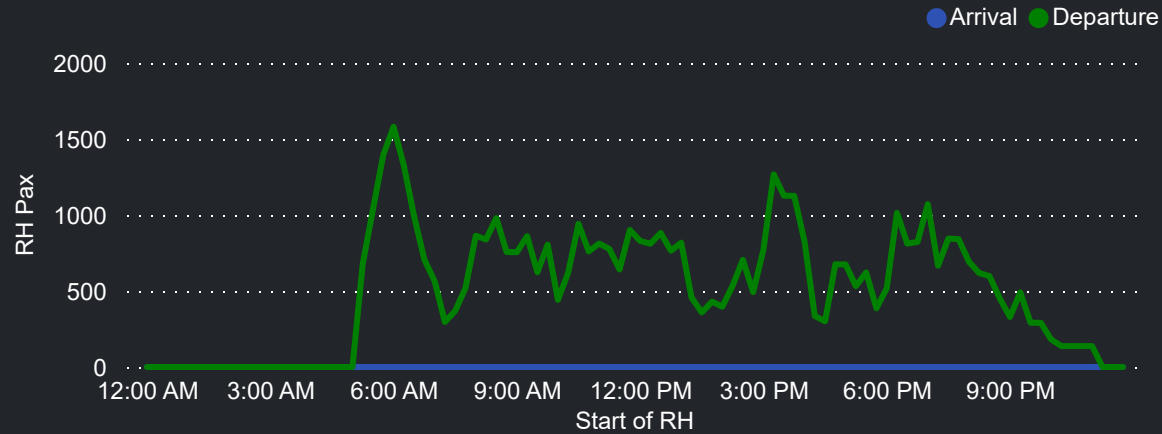

Pax Heat Map

Airport Operations Plan - Terminal 4 Departures

Rolling Hour Pax (Daily Average)