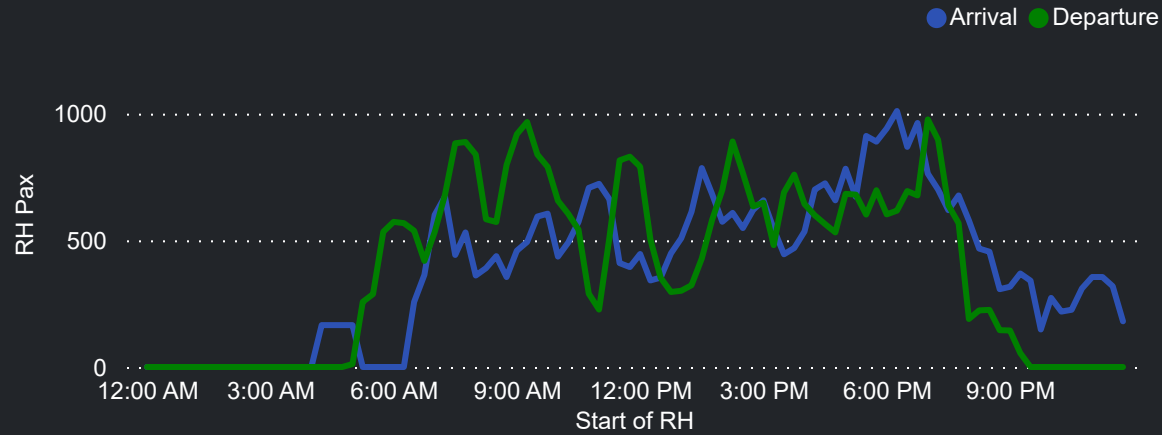

Pax Heat Map

Airport Operations Plan - Terminal 1

Rolling Hour Pax (Daily Average)