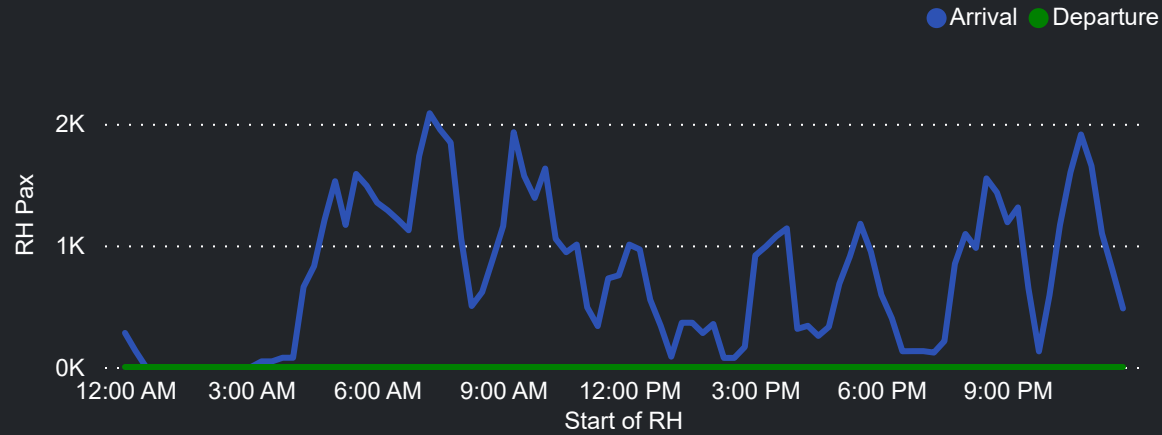

Airport Operations Plan - Terminal 2 Arrivals

Rolling Hour Pax (Daily Average)

Pax Heat Map

Month	Week	M	Tu	W	Th	F	Sa	Su	M	Tu	W	Th	F	Sa	Su	
Dec 2023	49					01	02	03						15,664	17,405	17,104
	50	04	05	06	07	08	09	10	16,759	16,531	15,302	15,460	16,996	17,851	17,964	
	51	11	12	13	14	15	16	17	17,772	15,891	15,935	16,487	16,964	18,236	18,558	
	52	18	19	20	21	22	23	24	18,070	15,892	15,614	16,336	16,603	18,168	17,555	
	53	25	26	27	28	29	30	31	16,929	15,604	15,273	16,857	17,493	18,960	18,735	
Jan 2024	1	01	02	03	04	05	06	07	18,470	17,221	16,844	18,250	18,177	19,324	19,538	
	2	08	09	10	11	12	13	14	19,193	17,953	16,456	17,329	17,045	18,717	18,615	
	3	15	16	17	18	19	20	21	17,607	16,905	17,154	18,292	18,303	19,797	19,155	
	4	22	23	24	25	26	27	28	17,579	15,568	14,139	16,015	16,367	17,473	17,250	
	5	29	30	31					17,499	16,955	16,983					
Feb 2024	5				01	02	03	04				18,542	19,239	19,960	20,134	
	6	05	06	07	08	09	10	11	19,756	18,635	18,378	19,381	19,673	20,244	20,638	
	7	12	13	14	15	16	17	18	20,217	19,077	19,051	19,974	19,636	20,167	20,685	
	8	19	20	21	22	23	24	25	19,640	18,661	18,947	20,070	19,624	20,106	20,234	
	9	26	27	28	29				20,095	18,848	18,463	19,030				
Mar 2024	9					01	02	03						18,387	18,224	18,771
	10	04	05	06	07	08	09	10	18,165	16,680	17,385	17,331	17,490	17,521	18,451	
	11	11	12	13	14	15	16	17	17,637	15,727	17,138	17,542	17,620	18,122	19,127	
	12	18	19	20	21	22	23	24	18,225	16,666	17,370	17,811	17,971	18,235	18,534	
	13	25	26	27	28	29	30	31	17,876	16,001	17,176	17,595	18,279	18,153	16,949