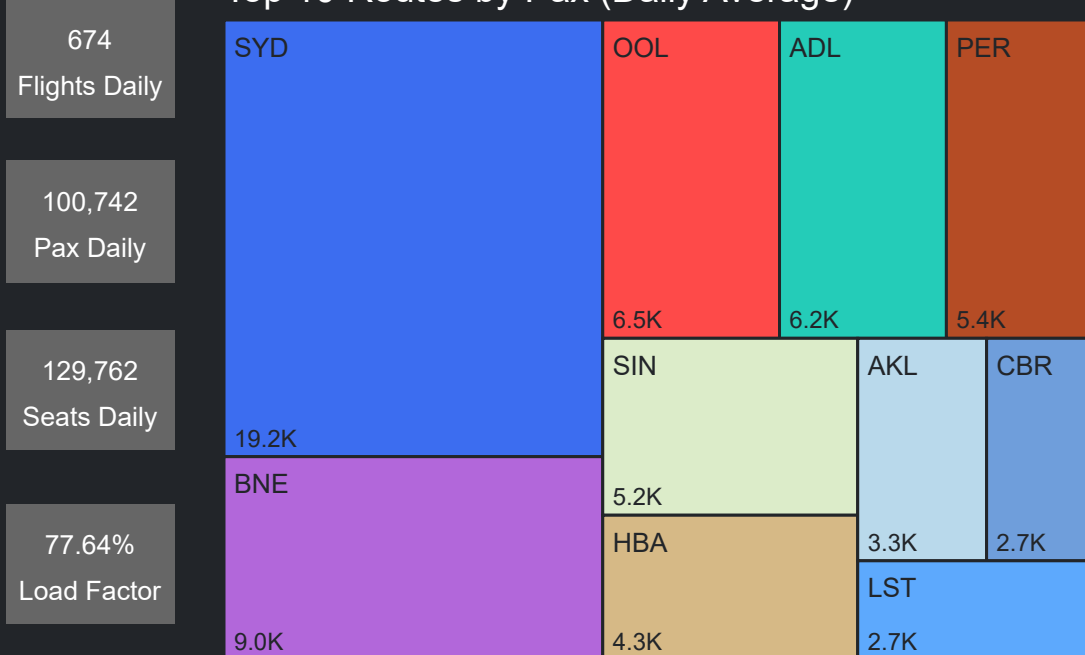

# Airport Operations Plan - All Terminals

## Rolling Hour Pax (Daily Average)

## Top 10 Routes by Pax (Daily Average)

674  
Flights Daily

100,742  
Pax Daily

129,762  
Seats Daily

77.64%  
Load Factor