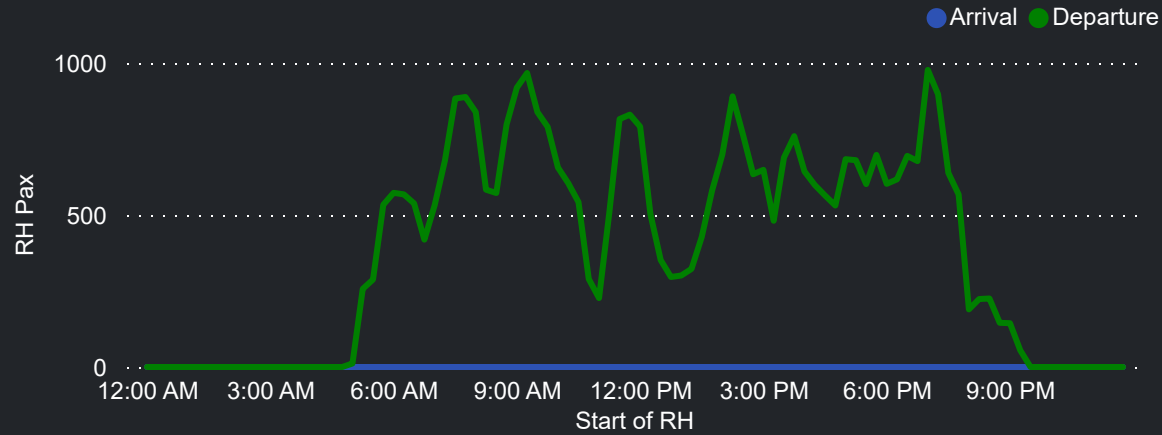

Top 10 Routes by Pax (Daily Average)

88  
Flights Daily

9,476  
Pax Daily

13,101  
Seats Daily

72.33%  
Load Factor

# Airport Operations Plan - Terminal 1 Departures

Rolling Hour Pax (Daily Average)

Pax Heat Map

Month	Week	M	Tu	W	Th	F	Sa	Su	M	Tu	W	Th	F	Sa	Su	
Dec 2023	49					01	02	03						11,909	7,048	9,653
	50	04	05	06	07	08	09	10	11,612	9,701	10,386	10,697	10,754	6,939	9,954	
	51	11	12	13	14	15	16	17	11,922	9,602	10,367	10,924	11,366	6,829	7,730	
	52	18	19	20	21	22	23	24	8,092	7,478	7,614	8,508	9,282	8,120	6,802	
	53	25	26	27	28	29	30	31	6,707	8,504	9,612	9,317	9,417	7,445	7,216	
Jan 2024	1	01	02	03	04	05	06	07	8,620	8,878	8,586	8,207	8,722	7,406	8,064	
	2	08	09	10	11	12	13	14	8,903	7,549	7,729	7,890	8,221	6,215	8,123	
	3	15	16	17	18	19	20	21	8,537	8,147	8,797	9,219	9,233	7,594	9,322	
	4	22	23	24	25	26	27	28	9,387	8,181	9,412	8,493	6,625	6,118	8,691	
	5	29	30	31					10,292	9,349	8,304					
Feb 2024	5				01	02	03	04				10,684	10,001	5,554	7,962	
	6	05	06	07	08	09	10	11	8,991	8,460	10,165	11,201	11,481	6,249	8,971	
	7	12	13	14	15	16	17	18	9,688	8,944	10,450	11,519	11,807	7,665	11,040	
	8	19	20	21	22	23	24	25	11,641	10,638	10,733	11,616	12,123	7,392	10,697	
	9	26	27	28	29				11,248	9,804	10,893	11,439				
Mar 2024	9					01	02	03						12,616	7,500	10,904
	10	04	05	06	07	08	09	10	11,988	10,287	10,083	11,609	12,017	7,081	9,306	
	11	11	12	13	14	15	16	17	10,162	9,614	10,219	11,250	11,217	6,814	10,833	
	12	18	19	20	21	22	23	24	11,923	10,409	11,785	12,153	12,310	7,344	11,317	
	13	25	26	27	28	29	30	31	12,750	9,979	10,352	9,926	10,736	6,767	10,599	