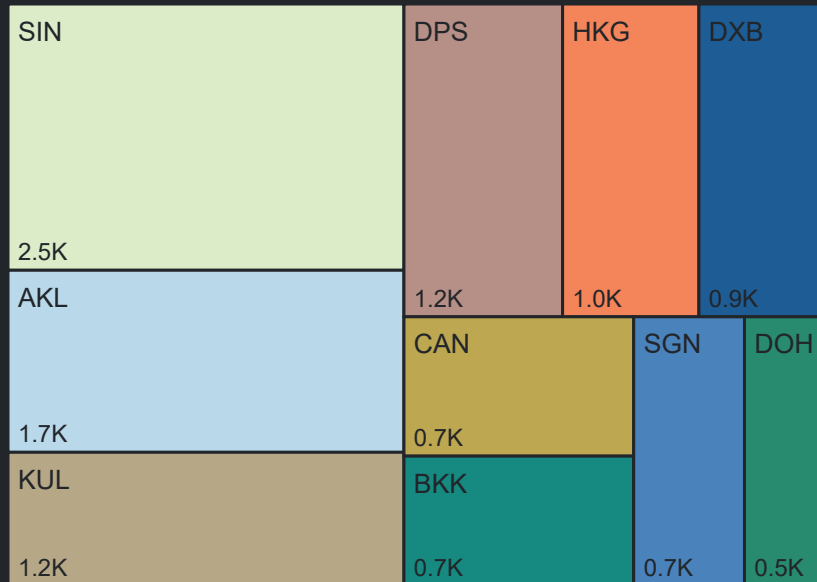

Top 10 Routes by Pax (Daily Average)

81  
Flights Daily

17,921  
Pax Daily

22,422  
Seats Daily

79.93%  
Load Factor

# Airport Operations Plan - Terminal 2 Departures

## Rolling Hour Pax (Daily Average)

## Top 10 Routes by Pax (Daily Average)

81  
Flights Daily

17,281  
Pax Daily

22,428  
Seats Daily

77.05%  
Load Factor