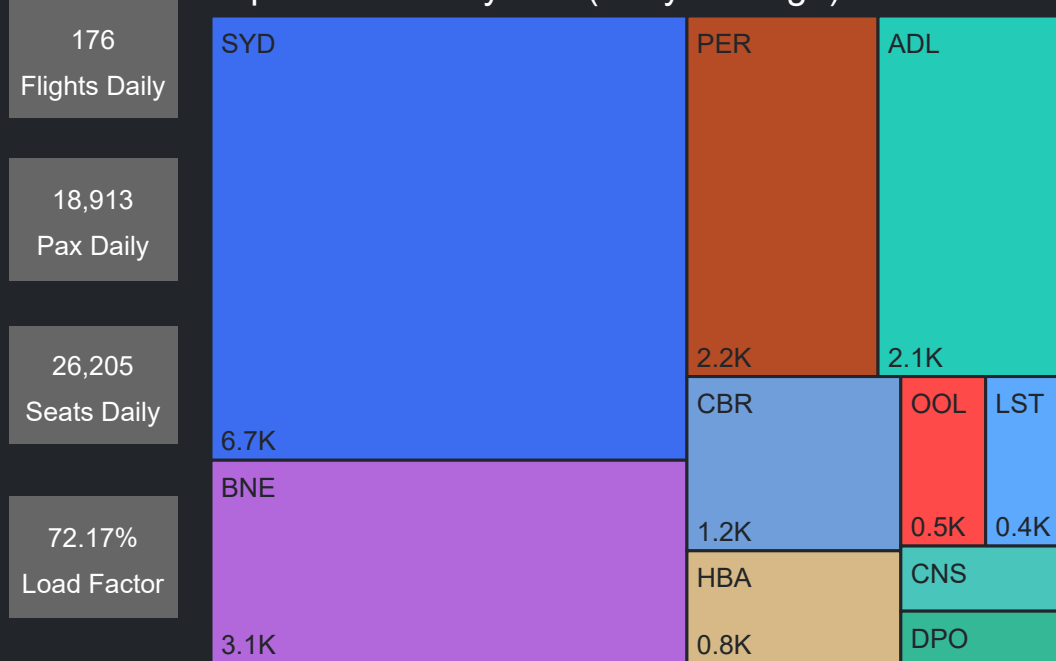

## Top 10 Routes by Pax (Daily Average)

674  
Flights Daily

100,742  
Pax Daily

129,762  
Seats Daily

77.64%  
Load Factor

## Top 10 Routes by Pax (Daily Average)

176  
Flights Daily

18,913  
Pax Daily

26,205  
Seats Daily

72.17%  
Load Factor