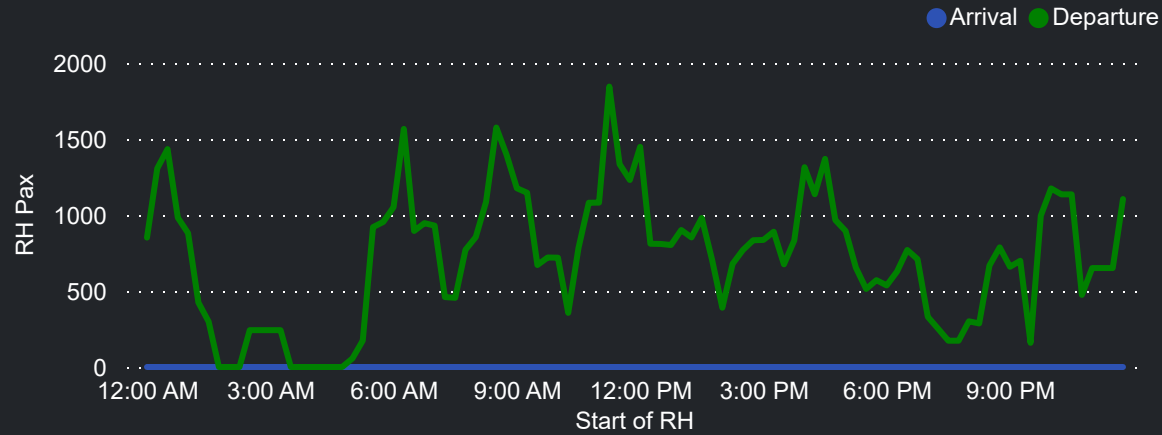

Airport Operations Plan - Terminal 2 Departures

Rolling Hour Pax (Daily Average)

Pax Heat Map

Month	Week	M	Tu	W	Th	F	Sa	Su	M	Tu	W	Th	F	Sa	Su	
Dec 2023	49					01	02	03						17,668	16,791	16,158
	50	04	05	06	07	08	09	10	14,932	14,593	15,507	14,467	17,217	16,795	16,901	
	51	11	12	13	14	15	16	17	17,058	16,391	17,766	16,508	17,602	18,415	18,693	
	52	18	19	20	21	22	23	24	18,659	18,261	18,451	18,085	19,923	19,746	19,977	
	53	25	26	27	28	29	30	31	19,131	18,764	19,783	18,526	20,304	19,250	19,567	
Jan 2024	1	01	02	03	04	05	06	07	18,517	18,316	18,519	18,207	19,326	19,380	19,269	
	2	08	09	10	11	12	13	14	18,974	19,211	19,520	18,656	20,272	19,723	19,663	
	3	15	16	17	18	19	20	21	19,005	19,083	20,470	19,047	20,907	20,317	20,158	
	4	22	23	24	25	26	27	28	18,935	19,516	19,883	18,914	20,333	19,729	19,276	
	5	29	30	31					18,908	18,066	19,282					
Feb 2024	5				01	02	03	04				17,286	20,045	18,848	18,730	
	6	05	06	07	08	09	10	11	17,903	16,747	17,823	17,030	18,802	17,929	17,843	
	7	12	13	14	15	16	17	18	17,634	16,773	18,069	15,969	17,679	17,214	17,873	
	8	19	20	21	22	23	24	25	15,730	14,562	15,098	14,426	16,336	16,007	15,578	
	9	26	27	28	29				15,782	13,773	14,227	14,854				
Mar 2024	9					01	02	03						16,376	14,863	15,442
	10	04	05	06	07	08	09	10	12,643	12,727	14,097	14,289	16,566	16,191	16,977	
	11	11	12	13	14	15	16	17	14,886	14,799	15,248	14,874	17,327	16,734	16,765	
	12	18	19	20	21	22	23	24	15,290	13,382	15,284	13,412	15,160	15,438	16,174	
	13	25	26	27	28	29	30	31	14,315	13,590	15,057	15,006	16,747	16,147	14,604