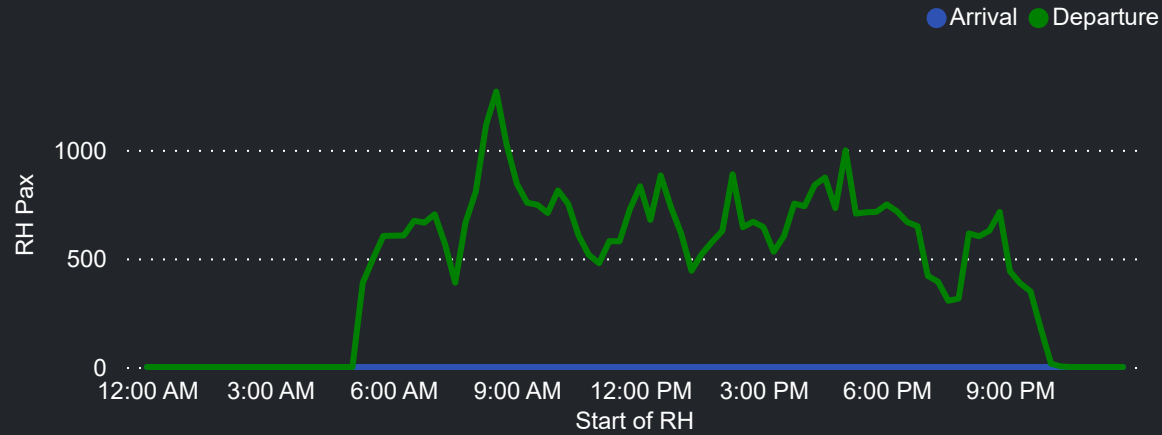

Airport Operations Plan - Terminal 3 Departures

Rolling Hour Pax (Daily Average)

Pax Heat Map

Month	Week	M	Tu	W	Th	F	Sa	Su	M	Tu	W	Th	F	Sa	Su	
Dec 2023	49					01	02	03						11,190	7,388	11,850
	50	04	05	06	07	08	09	10	12,244	10,478	10,505	11,050	11,768	7,386	12,092	
	51	11	12	13	14	15	16	17	12,767	11,771	10,734	11,228	12,386	8,918	11,216	
	52	18	19	20	21	22	23	24	10,580	9,801	9,277	11,304	13,871	11,452	12,397	
	53	25	26	27	28	29	30	31	9,097	12,033	12,213	11,983	12,597	9,429	9,220	
Jan 2024	1	01	02	03	04	05	06	07	12,397	11,071	10,519	10,606	11,228	8,655	11,225	
	2	08	09	10	11	12	13	14	11,186	9,671	9,222	9,631	10,530	8,402	10,991	
	3	15	16	17	18	19	20	21	10,770	9,935	10,140	11,194	12,482	9,626	13,247	
	4	22	23	24	25	26	27	28	12,176	9,825	10,746	10,940	8,168	7,201	12,408	
	5	29	30	31					11,460	8,140	8,571					
Feb 2024	5				01	02	03	04				9,147	10,249	6,276	10,496	
	6	05	06	07	08	09	10	11	9,886	8,852	10,094	11,912	12,818	7,229	11,362	
	7	12	13	14	15	16	17	18	11,147	9,664	10,508	11,578	12,911	9,050	13,864	
	8	19	20	21	22	23	24	25	12,444	10,695	10,608	11,572	13,197	7,611	13,299	
	9	26	27	28	29				12,679	10,501	10,918	12,278				
Mar 2024	9					01	02	03						14,210	8,460	13,243
	10	04	05	06	07	08	09	10	12,682	10,600	11,498	12,144	13,977	9,500	9,694	
	11	11	12	13	14	15	16	17	12,364	10,650	10,226	11,094	12,829	8,202	13,663	
	12	18	19	20	21	22	23	24	13,721	10,836	11,122	12,567	14,447	9,588	14,307	
	13	25	26	27	28	29	30	31	14,383	10,795	9,902	10,731	11,306	7,715	13,263