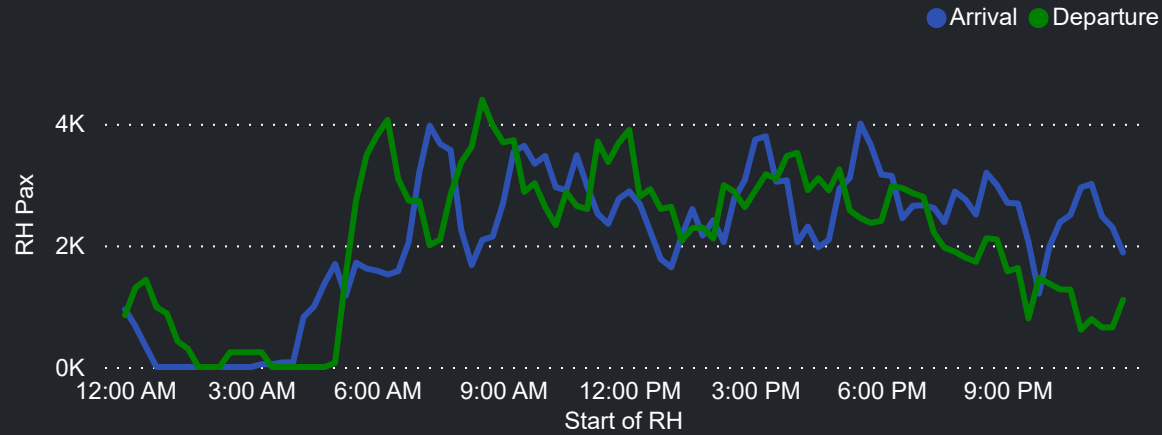

# Airport Operations Plan - All Terminals

## Rolling Hour Pax (Daily Average)