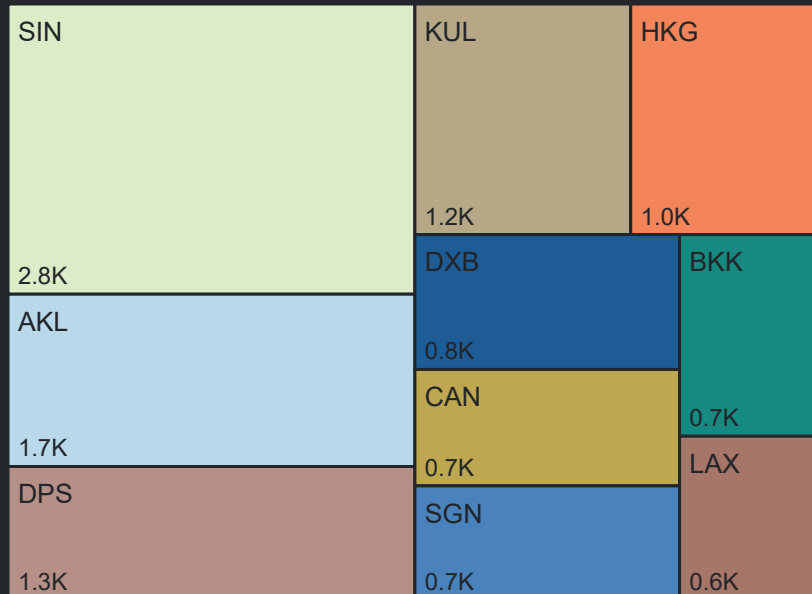

162  
Flights Daily

35,202  
Pax Daily

44,850  
Seats Daily

78.49%  
Load Factor

## Top 10 Routes by Pax (Daily Average)

SIN	KUL	HKG
5.2K	2.4K	2.0K
AKL	DXB	BKK
3.3K	1.8K	1.4K
DPS	CAN	DOH
2.4K	1.5K	1.1K
	SGN	
	1.4K	

# Airport Operations Plan - Terminal 2 Arrivals

Rolling Hour Pax (Daily Average)

Pax Heat Map

Month	Week	M	Tu	W	Th	F	Sa	Su	M	Tu	W	Th	F	Sa	Su	
Dec 2023	49					01	02	03						15,664	17,405	17,104
	50	04	05	06	07	08	09	10	16,759	16,531	15,302	15,460	16,996	17,851	17,964	
	51	11	12	13	14	15	16	17	17,772	15,891	15,935	16,487	16,964	18,236	18,558	
	52	18	19	20	21	22	23	24	18,070	15,892	15,614	16,336	16,603	18,168	17,555	
	53	25	26	27	28	29	30	31	16,929	15,604	15,273	16,857	17,493	18,960	18,735	
Jan 2024	1	01	02	03	04	05	06	07	18,470	17,221	16,844	18,250	18,177	19,324	19,538	
	2	08	09	10	11	12	13	14	19,193	17,953	16,456	17,329	17,045	18,717	18,615	
	3	15	16	17	18	19	20	21	17,607	16,905	17,154	18,292	18,303	19,797	19,155	
	4	22	23	24	25	26	27	28	17,579	15,568	14,139	16,015	16,367	17,473	17,250	
	5	29	30	31					17,499	16,955	16,983					
Feb 2024	5				01	02	03	04				18,542	19,239	19,960	20,134	
	6	05	06	07	08	09	10	11	19,756	18,635	18,378	19,381	19,673	20,244	20,638	
	7	12	13	14	15	16	17	18	20,217	19,077	19,051	19,974	19,636	20,167	20,685	
	8	19	20	21	22	23	24	25	19,640	18,661	18,947	20,070	19,624	20,106	20,234	
	9	26	27	28	29				20,095	18,848	18,463	19,030				
Mar 2024	9					01	02	03						18,387	18,224	18,771
	10	04	05	06	07	08	09	10	18,165	16,680	17,385	17,331	17,490	17,521	18,451	
	11	11	12	13	14	15	16	17	17,637	15,727	17,138	17,542	17,620	18,122	19,127	
	12	18	19	20	21	22	23	24	18,225	16,666	17,370	17,811	17,971	18,235	18,534	
	13	25	26	27	28	29	30	31	17,876	16,001	17,176	17,595	18,279	18,153	16,949	

Top 10 Routes by Pax (Daily Average)

81  
Flights Daily

17,921  
Pax Daily

22,422  
Seats Daily

79.93%  
Load Factor