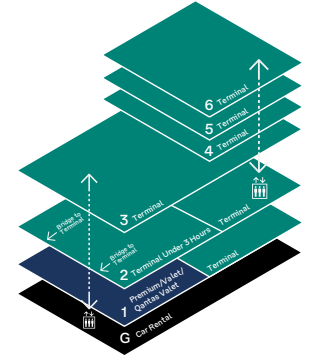

Best parking for:

- T1** Domestic
Qantas
- T2** International
All Airlines
- T3** Domestic
Virgin Australia

MELBOURNE AIRPORT

Terminal Car Park

Terminal 1, 2, and 3

General Enquiries +61 3 9297 1600

melbourneairport.com.au