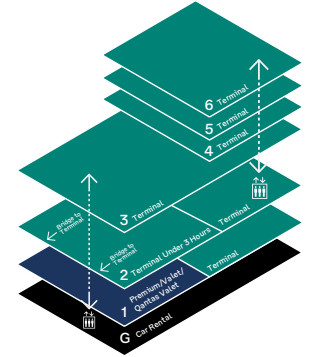

Best parking for:

- T1** Domestic  
Qantas
- T2** International  
All Airlines
- T3** Domestic  
Virgin Australia

**MELBOURNE AIRPORT**

# Premium Car Park

Terminal 1, 2, and 3

General Enquiries +61 3 9297 1600

[melbourneairport.com.au](http://melbourneairport.com.au)