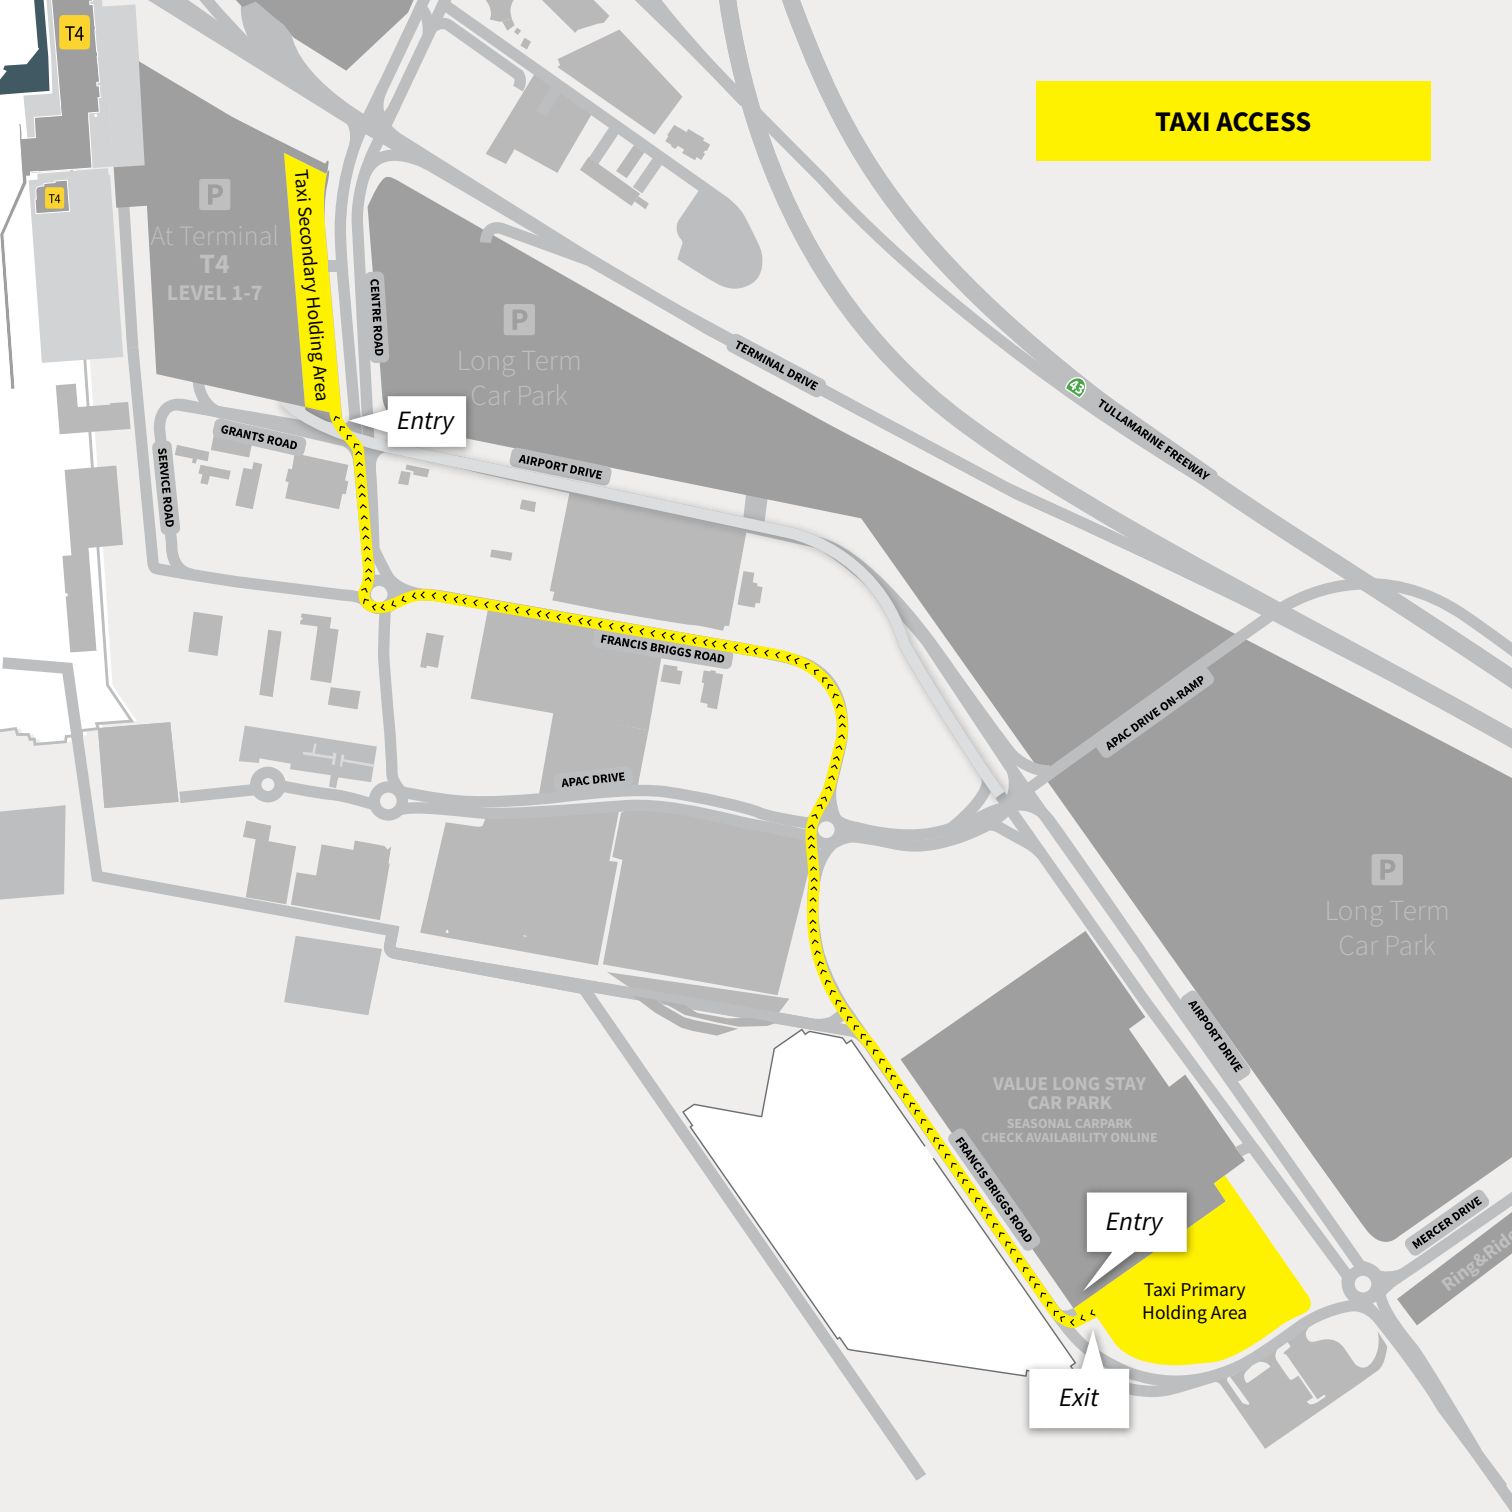

TAXI ACCESS

T4

T4

P

At Terminal
T4
LEVEL 1-7

Taxi Secondary Holding Area

CENTRE ROAD

Entry

P

Long Term
Car Park

TERMINAL DRIVE

25

TULLAMARINE FREEWAY

GRANTS ROAD

SERVICE ROAD

AIRPORT DRIVE

FRANCIS BRIGGS ROAD

APAC DRIVE

APAC DRIVE ON-RAMP

P

Long Term
Car Park

AIRPORT DRIVE

VALUE LONG STAY
CAR PARK
SEASONAL CARPARK
CHECK AVAILABILITY ONLINE

FRANCIS BRIGGS ROAD

Entry

Taxi Primary
Holding Area

Exit

MERCER DRIVE

Ring&Ride