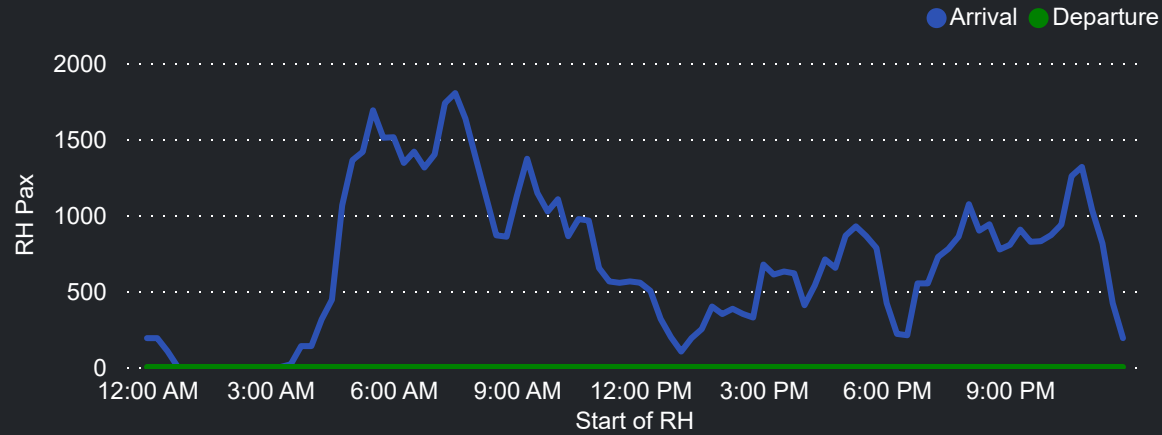

Airport Operations Plan - Terminal 2 Arrivals

Rolling Hour Pax (Daily Average)

Pax Heat Map

Month	Week	M	Tu	W	Th	F	Sa	Su	M	Tu	W	Th	F	Sa	Su
Aug 2024	31				01	02	03	04				17,143	17,270	17,114	17,922
	32	05	06	07	08	09	10	11	15,838	16,376	15,787	15,969	16,490	16,620	17,625
	33	12	13	14	15	16	17	18	15,028	15,532	14,999	15,317	15,983	16,643	16,777
	34	19	20	21	22	23	24	25	14,546	14,894	14,637	15,286	14,909	15,938	16,975
	35	26	27	28	29	30	31		13,969	14,753	14,141	14,339	14,189	16,605	
Sep 2024	35							01							16,552
	36	02	03	04	05	06	07	08	14,500	13,533	14,359	14,661	15,818	16,243	16,756
	37	09	10	11	12	13	14	15	14,595	13,732	13,819	14,387	14,432	16,437	16,524
	38	16	17	18	19	20	21	22	15,215	14,496	14,378	15,464	15,881	17,665	17,915
	39	23	24	25	26	27	28	29	15,860	16,581	16,135	17,014	17,741	18,916	19,474
Oct 2024	40	30							17,504						
	40		01	02	03	04	05	06		17,855	17,098	18,308	18,387	19,817	19,106
	41	07	08	09	10	11	12	13	18,148	17,622	16,862	17,292	17,710	18,477	18,956
	42	14	15	16	17	18	19	20	17,031	16,484	16,438	16,468	17,393	17,871	18,679
	43	21	22	23	24	25	26	27	16,766	15,780	16,553	16,192	17,870	18,111	17,879
Nov 2024	44	28	29	30	31				18,047	17,017	17,638	17,544			
	44					01	02	03					18,751	18,275	17,056
	45	04	05	06	07	08	09	10	16,599	15,789	16,347	16,051	17,360	17,920	16,321
	46	11	12	13	14	15	16	17	16,228	15,875	16,390	15,239	17,461	18,363	17,372
	47	18	19	20	21	22	23	24	16,652	14,887	16,091	15,828	17,376	17,499	17,406
Dec 2024	48	25	26	27	28	29	30		16,639	15,208	15,834	15,331	17,123	17,330	
	48							01							16,786
	49	02	03	04	05	06	07	08	15,673	14,679	16,568	16,342	18,343	17,622	16,965
	50	09	10	11	12	13	14	15	15,696	14,902	16,487	15,825	17,247	18,750	17,784
	51	16	17	18	19	20	21	22	17,104	16,004	15,864	16,345	17,006	19,007	17,424
	52	23	24	25	26	27	28	29	16,966	16,099	16,828	17,577	18,530	19,359	16,643
	53	30	31						14,551	14,566