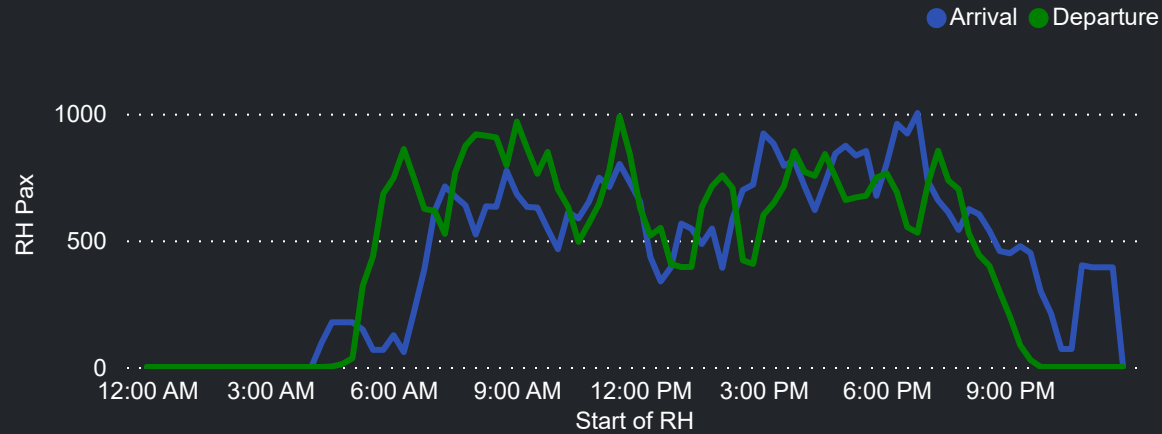

Pax Heat Map

Airport Operations Plan - Terminal 1

Rolling Hour Pax (Daily Average)