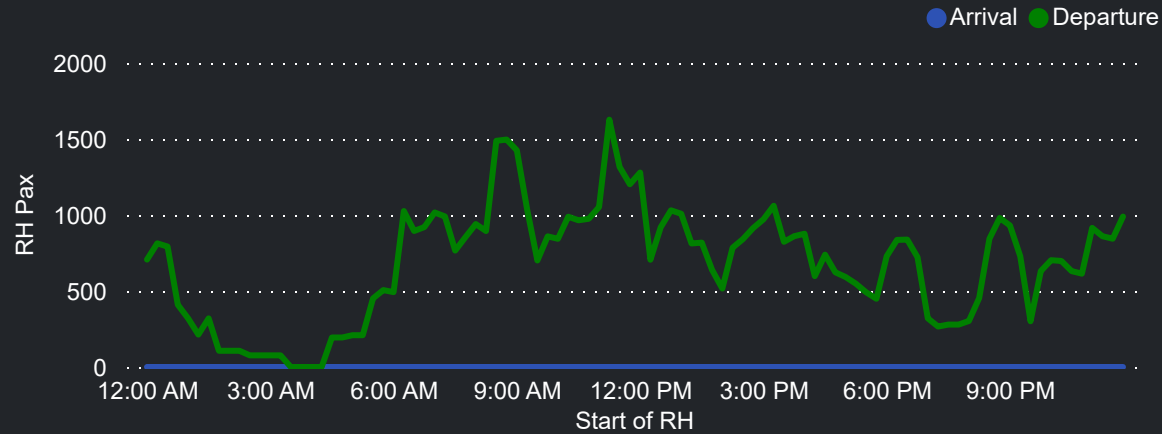

Airport Operations Plan - Terminal 2 Departures

Rolling Hour Pax (Daily Average)

Pax Heat Map

Month	Week	M	Tu	W	Th	F	Sa	Su	M	Tu	W	Th	F	Sa	Su	
Aug 2024	31				01	02	03	04					13,603	14,860	14,965	16,017
	32	05	06	07	08	09	10	11	14,790	14,359	14,204	14,096	15,269	14,987	15,527	
	33	12	13	14	15	16	17	18	14,419	13,321	14,080	14,261	16,035	16,073	16,159	
	34	19	20	21	22	23	24	25	15,283	14,341	14,789	14,894	16,291	15,742	16,507	
	35	26	27	28	29	30	31		15,127	14,350	14,677	15,112	16,173	15,826		
Sep 2024	35							01							16,384	
	36	02	03	04	05	06	07	08	15,916	14,330	15,231	15,161	17,553	16,972	16,781	
	37	09	10	11	12	13	14	15	16,183	14,653	15,406	14,901	17,749	17,552	16,836	
	38	16	17	18	19	20	21	22	16,525	15,337	16,144	15,965	18,794	18,374	17,487	
	39	23	24	25	26	27	28	29	17,119	15,469	15,449	15,050	16,566	16,188	15,443	
Oct 2024	40	30							14,569							
	40		01	02	03	04	05	06		12,651	13,637	13,661	15,032	14,787	14,301	
	41	07	08	09	10	11	12	13	15,225	13,699	14,039	13,585	15,755	16,165	15,465	
	42	14	15	16	17	18	19	20	15,100	13,605	13,413	12,740	14,528	15,220	15,356	
	43	21	22	23	24	25	26	27	14,891	12,458	14,039	12,983	15,454	14,802	16,389	
Nov 2024	44	28	29	30	31				15,636	14,178	15,483	15,114				
	44					01	02	03						17,046	16,763	16,304
	45	04	05	06	07	08	09	10	15,769	14,488	15,944	15,737	18,196	17,369	16,501	
	46	11	12	13	14	15	16	17	15,172	14,208	15,103	14,842	17,611	16,747	16,775	
	47	18	19	20	21	22	23	24	15,989	15,948	16,797	16,831	18,460	17,438	17,986	
Dec 2024	48	25	26	27	28	29	30		17,072	15,342	16,325	16,809	18,824	17,797		
	48							01							19,028	
	49	02	03	04	05	06	07	08	18,165	16,772	18,700	18,596	19,465	18,435	18,454	
	50	09	10	11	12	13	14	15	17,676	17,174	18,837	18,917	20,508	20,045	18,708	
	51	16	17	18	19	20	21	22	18,994	17,965	18,804	19,409	21,358	21,300	19,526	
	52	23	24	25	26	27	28	29	20,451	18,526	20,887	20,725	22,695	21,796	19,519	
	53	30	31						20,744	19,160