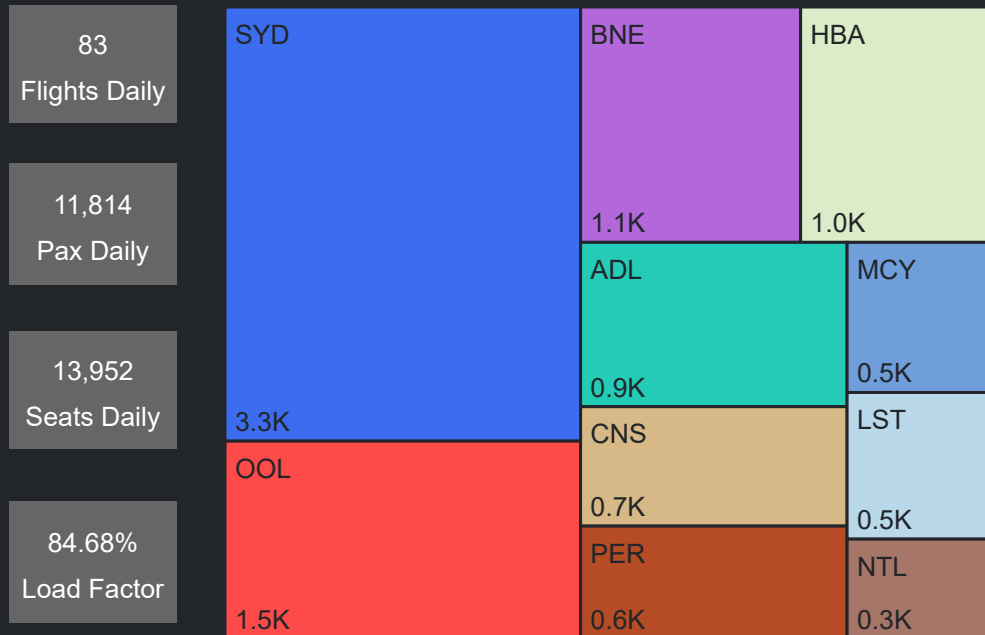

Top 10 Routes by Pax (Daily Average)