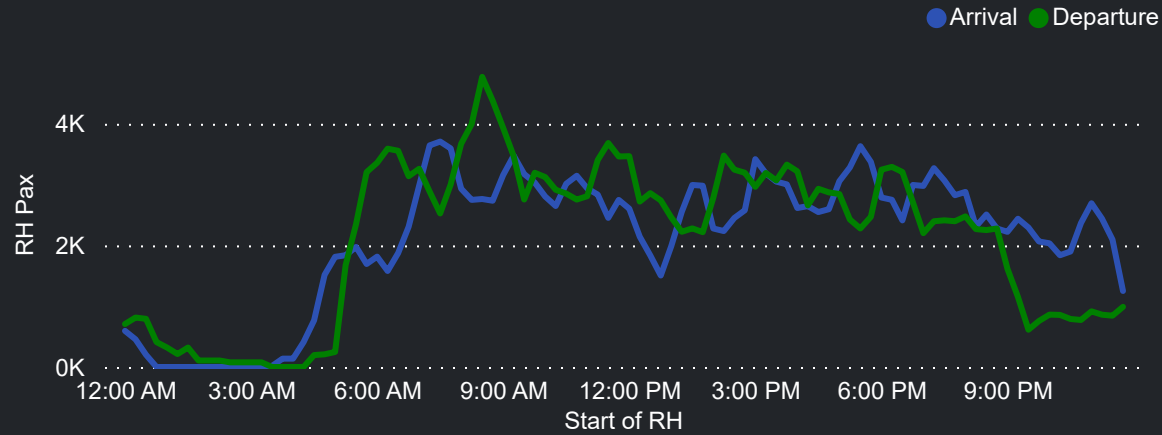

# Airport Operations Plan - All Terminals

## Rolling Hour Pax (Daily Average)