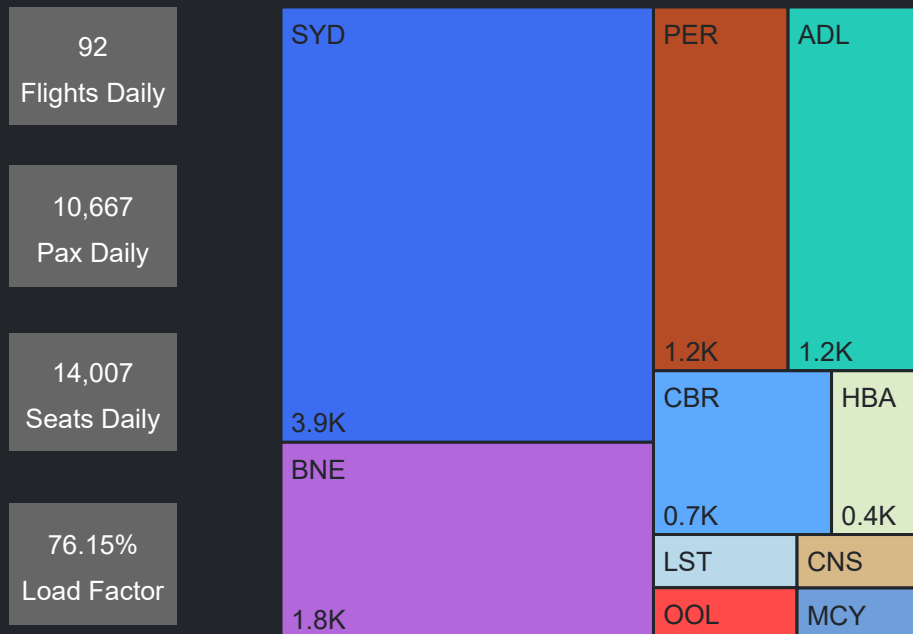

Top 10 Routes by Pax (Daily Average)

Month	Week	M	Tu	W	Th	F	Sa	Su	M	Tu	W	Th	F	Sa	Su	
Aug 2024	31				01	02	03	04				12,546	12,764	7,278	8,486	
	32	05	06	07	08	09	10	11	9,357	9,063	9,576	11,981	11,724	6,876	9,282	
	33	12	13	14	15	16	17	18	9,490	10,312	10,124	11,641	11,617	6,729	9,390	
	34	19	20	21	22	23	24	25	10,598	10,248	10,512	12,590	12,518	7,747	9,168	
	35	26	27	28	29	30	31		10,369	9,754	10,257	11,904	11,930	7,103		
Sep 2024	35							01							9,916	
	36	02	03	04	05	06	07	08	10,714	10,158	10,485	11,268	11,344	6,859	8,561	
	37	09	10	11	12	13	14	15	9,794	9,553	10,094	12,570	13,294	6,750	9,542	
	38	16	17	18	19	20	21	22	9,873	9,976	9,952	11,755	11,998	6,771	9,060	
	39	23	24	25	26	27	28	29	9,857	9,591	11,135	13,259	14,026	8,720	10,553	
Oct 2024	40	30							12,360							
	40		01	02	03	04	05	06		11,758	12,420	14,290	13,945	8,978	11,483	
	41	07	08	09	10	11	12	13	12,465	12,071	11,504	13,455	13,208	7,624	9,808	
	42	14	15	16	17	18	19	20	10,657	9,634	10,610	12,735	12,722	7,185	9,791	
	43	21	22	23	24	25	26	27	11,444	10,365	11,201	12,678	13,276	7,502	9,577	
Nov 2024	44	28	29	30	31				11,478	11,450	11,893	12,728				
	44					01	02	03						12,290	7,298	10,203
	45	04	05	06	07	08	09	10	11,560	10,127	12,030	12,277	12,501	6,851	8,231	
	46	11	12	13	14	15	16	17	10,036	10,955	12,556	12,855	13,159	7,726	10,059	
	47	18	19	20	21	22	23	24	11,571	11,273	12,308	12,864	12,968	7,953	9,946	
Dec 2024	48	25	26	27	28	29	30		12,258	12,171	13,637	14,527	13,983	8,566		
	48							01							10,461	
	49	02	03	04	05	06	07	08	12,144	11,976	13,202	14,169	13,648	8,213	10,408	
	50	09	10	11	12	13	14	15	11,726	11,118	12,601	12,900	13,422	8,070	9,582	
	51	16	17	18	19	20	21	22	10,770	10,447	10,076	10,887	11,018	7,778	8,346	
Dec 2024	52	23	24	25	26	27	28	29	9,488	9,332	9,946	9,620	10,753	7,811	7,190	
	53	30	31						8,265	9,262