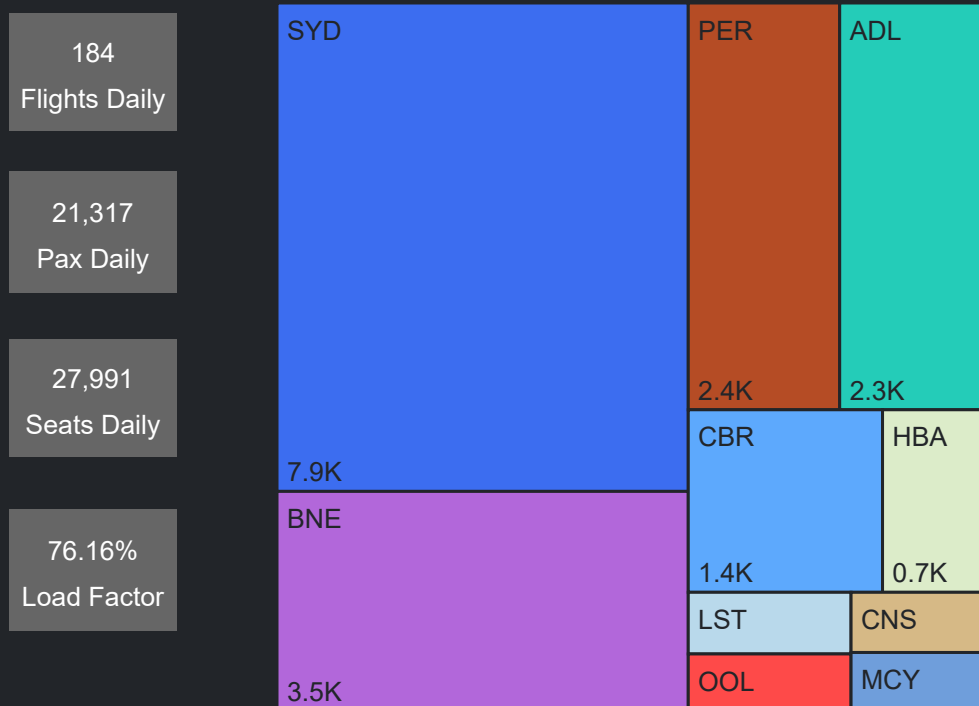

## Top 10 Routes by Pax (Daily Average)

663  
Flights Daily

101,391  
Pax Daily

125,007  
Seats Daily

81.11%  
Load Factor

# Airport Operations Plan - Terminal 1

## Top 10 Routes by Pax (Daily Average)

184  
Flights Daily

21,317  
Pax Daily

27,991  
Seats Daily

76.16%  
Load Factor