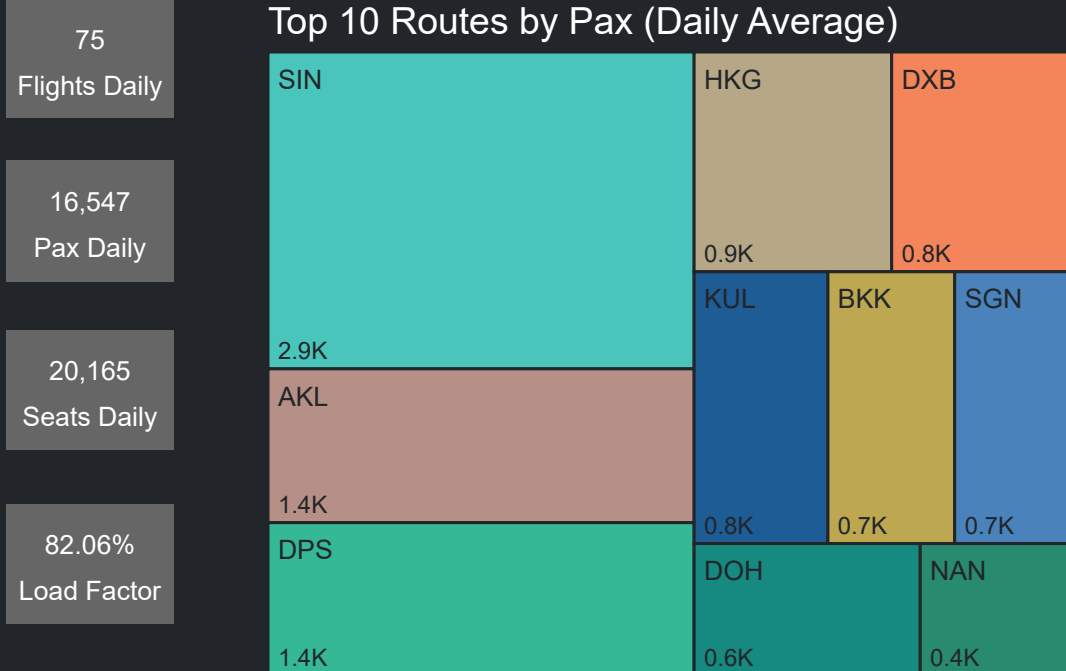

## Top 10 Routes by Pax (Daily Average)

149  
Flights Daily

32,882  
Pax Daily

40,310  
Seats Daily

81.57%  
Load Factor

Top 10 Routes by Pax (Daily Average)

75  
Flights Daily

16,547  
Pax Daily

20,165  
Seats Daily

82.06%  
Load Factor