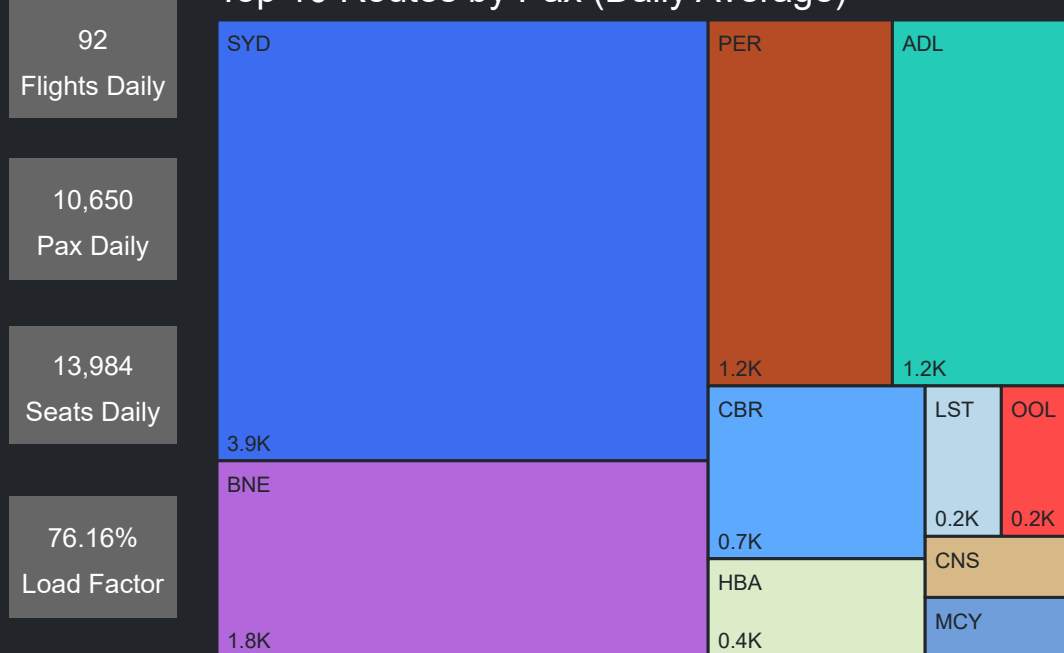

# Airport Operations Plan - Terminal 1 Departures

Rolling Hour Pax (Daily Average)

Pax Heat Map

Month	Week	M	Tu	W	Th	F	Sa	Su	M	Tu	W	Th	F	Sa	Su
Aug 2024	31				01	02	03	04				11,375	10,353	6,942	11,192
	32	05	06	07	08	09	10	11	11,338	10,122	10,380	11,749	10,475	6,320	10,434
	33	12	13	14	15	16	17	18	11,933	9,751	10,651	11,589	11,177	6,856	10,226
	34	19	20	21	22	23	24	25	10,534	9,544	10,473	10,877	10,886	7,505	10,921
	35	26	27	28	29	30	31		11,321	9,852	10,222	10,626	11,336	6,916	
Sep 2024	35							01							10,493
	36	02	03	04	05	06	07	08	11,200	9,886	11,058	10,753	11,235	6,475	9,550
	37	09	10	11	12	13	14	15	10,470	8,832	10,411	11,744	12,822	8,189	11,988
	38	16	17	18	19	20	21	22	11,186	9,918	10,530	12,387	12,566	8,112	10,795
	39	23	24	25	26	27	28	29	10,804	10,474	11,038	12,456	12,890	7,777	9,624
Oct 2024	40	30							10,260						
	40		01	02	03	04	05	06		9,202	9,655	12,103	10,251	6,059	11,349
	41	07	08	09	10	11	12	13	11,471	11,458	11,348	12,813	12,743	7,723	11,367
	42	14	15	16	17	18	19	20	12,798	11,428	11,090	12,956	12,328	6,575	10,990
	43	21	22	23	24	25	26	27	12,108	11,361	11,056	12,633	11,815	6,855	10,407
Nov 2024	44	28	29	30	31				13,053	11,518	11,471	12,667			
	44					01	02	03					12,477	7,060	11,069
	45	04	05	06	07	08	09	10	12,727	10,742	12,213	12,869	13,165	8,258	10,535
	46	11	12	13	14	15	16	17	10,333	7,743	12,426	11,703	12,109	6,910	10,748
	47	18	19	20	21	22	23	24	12,956	11,303	13,081	12,780	12,809	7,800	10,725
Dec 2024	48	25	26	27	28	29	30		12,209	11,228	11,804	12,991	13,002	7,843	
	48							01							11,551
	49	02	03	04	05	06	07	08	13,625	12,319	12,726	12,916	12,030	7,512	10,814
	50	09	10	11	12	13	14	15	12,247	11,455	11,665	12,684	12,127	7,618	10,672
	51	16	17	18	19	20	21	22	11,491	10,572	10,098	10,624	10,105	7,278	8,580
52	23	24	25	26	27	28	29	9,579	8,900	9,858	10,132	10,923	8,038	8,534	
53	30	31						9,038	9,684						

Top 10 Routes by Pax (Daily Average)

92  
Flights Daily

10,650  
Pax Daily

13,984  
Seats Daily

76.16%  
Load Factor