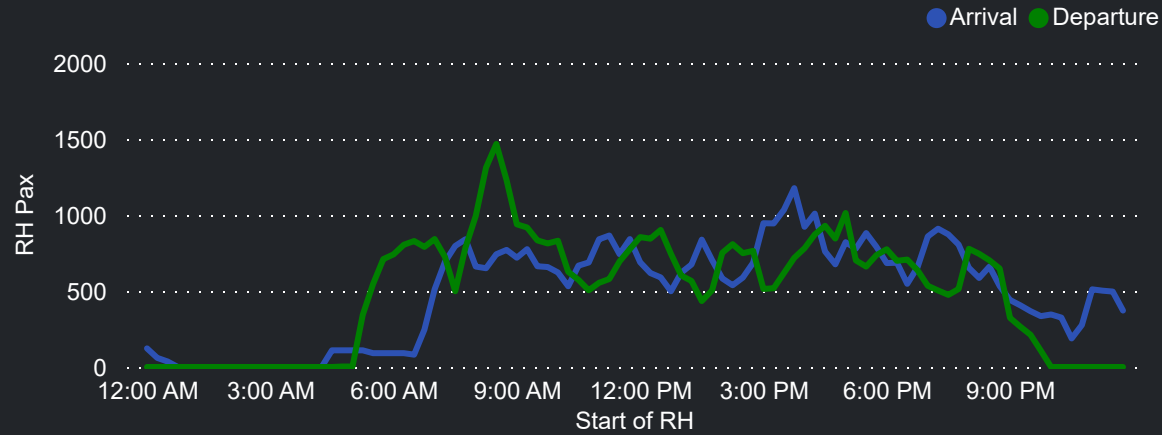

Pax Heat Map

Airport Operations Plan - Terminal 3

Rolling Hour Pax (Daily Average)