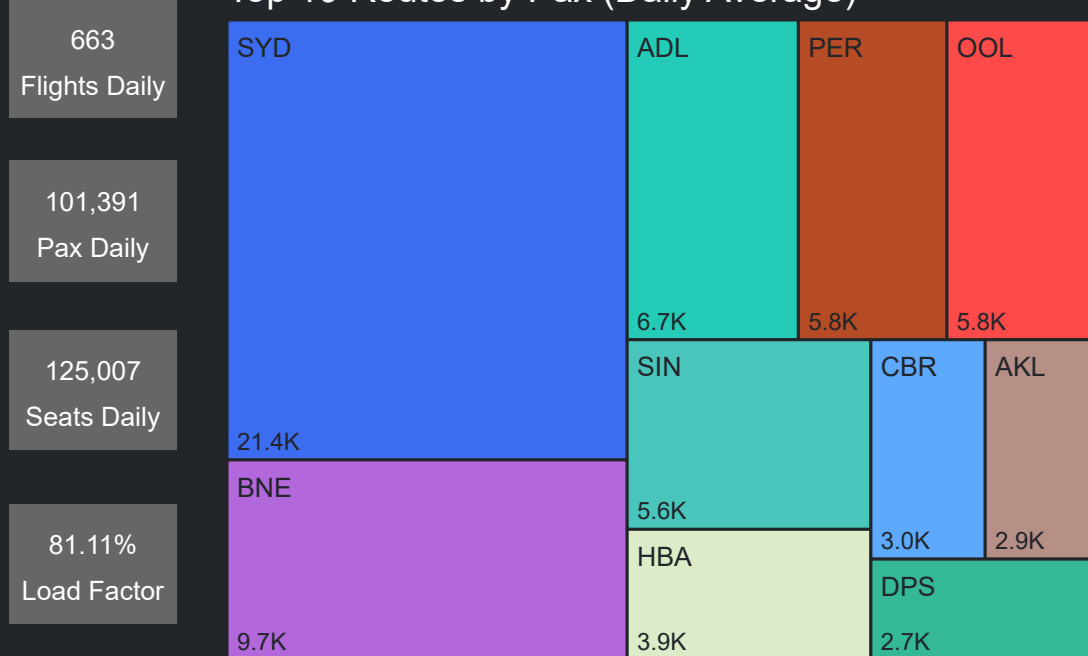

# Airport Operations Plan - All Terminals

## Rolling Hour Pax (Daily Average)

## Top 10 Routes by Pax (Daily Average)

663  
Flights Daily

101,391  
Pax Daily

125,007  
Seats Daily

81.11%  
Load Factor