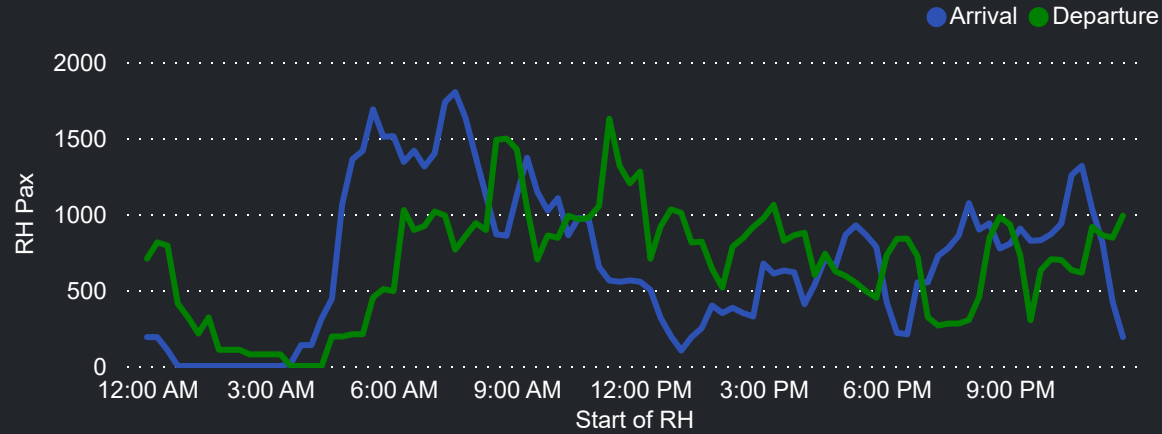

Airport Operations Plan - Terminal 2

Rolling Hour Pax (Daily Average)

Pax Heat Map

Month	Week	M	Tu	W	Th	F	Sa	Su	M	Tu	W	Th	F	Sa	Su	
Aug 2024	31				01	02	03	04				30,746	32,130	32,079	33,939	
	32	05	06	07	08	09	10	11	30,628	30,735	29,991	30,065	31,759	31,607	33,152	
	33	12	13	14	15	16	17	18	29,447	28,853	29,079	29,578	32,018	32,716	32,936	
	34	19	20	21	22	23	24	25	29,829	29,235	29,426	30,180	31,200	31,680	33,482	
	35	26	27	28	29	30	31		29,096	29,103	28,818	29,451	30,362	32,431		
Sep 2024	35							01							32,936	
	36	02	03	04	05	06	07	08	30,416	27,863	29,590	29,822	33,371	33,215	33,537	
	37	09	10	11	12	13	14	15	30,778	28,385	29,225	29,288	32,181	33,989	33,360	
	38	16	17	18	19	20	21	22	31,740	29,833	30,522	31,429	34,675	36,039	35,402	
	39	23	24	25	26	27	28	29	32,979	32,050	31,584	32,064	34,307	35,104	34,917	
Oct 2024	40	30							32,073							
	40		01	02	03	04	05	06		30,506	30,735	31,969	33,419	34,604	33,407	
	41	07	08	09	10	11	12	13	33,373	31,321	30,901	30,877	33,465	34,642	34,421	
	42	14	15	16	17	18	19	20	32,131	30,089	29,851	29,208	31,921	33,091	34,035	
	43	21	22	23	24	25	26	27	31,657	28,238	30,592	29,175	33,324	32,913	34,268	
Nov 2024	44	28	29	30	31				33,683	31,195	33,121	32,658				
	44					01	02	03						35,797	35,038	33,360
	45	04	05	06	07	08	09	10	32,368	30,277	32,291	31,788	35,556	35,289	32,822	
	46	11	12	13	14	15	16	17	31,400	30,083	31,493	30,081	35,072	35,110	34,147	
	47	18	19	20	21	22	23	24	32,641	30,835	32,888	32,659	35,836	34,937	35,392	
Dec 2024	48	25	26	27	28	29	30		33,711	30,550	32,159	32,140	35,947	35,127		
	48							01							35,814	
	49	02	03	04	05	06	07	08	33,838	31,451	35,268	34,938	37,808	36,057	35,419	
	50	09	10	11	12	13	14	15	33,372	32,076	35,324	34,742	37,755	38,795	36,492	
	51	16	17	18	19	20	21	22	36,098	33,969	34,668	35,754	38,364	40,307	36,950	
52	23	24	25	26	27	28	29	37,417	34,625	37,715	38,302	41,225	41,155	36,162		
53	30	31						35,295	33,726