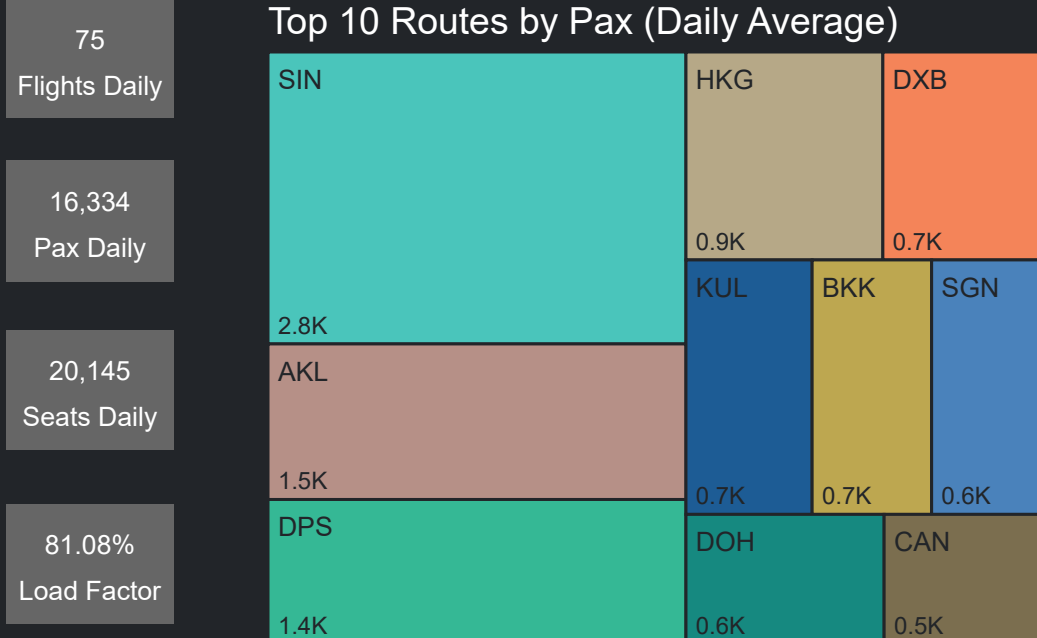

Top 10 Routes by Pax (Daily Average)

75  
Flights Daily

16,547  
Pax Daily

20,165  
Seats Daily

82.06%  
Load Factor

Top 10 Routes by Pax (Daily Average)

75  
Flights Daily

16,334  
Pax Daily

20,145  
Seats Daily

81.08%  
Load Factor