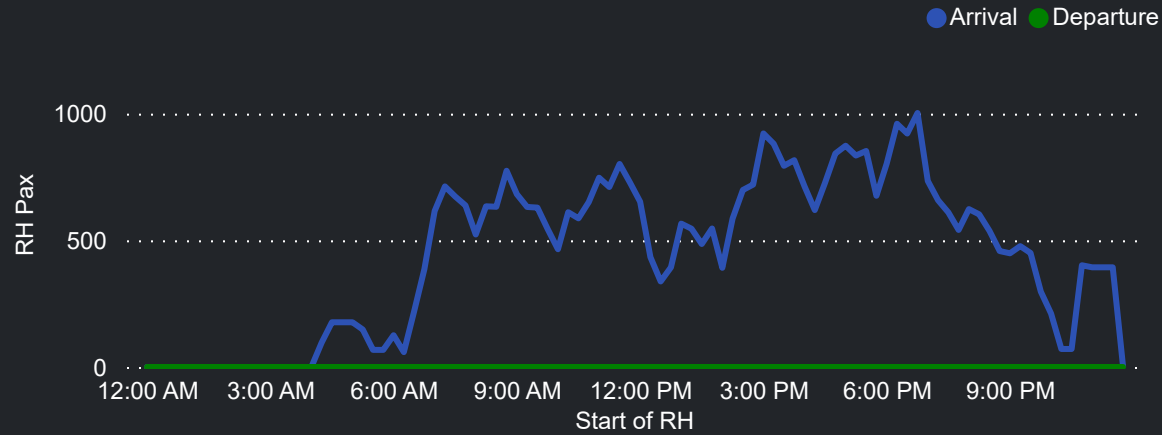

Pax Heat Map

Airport Operations Plan - Terminal 1 Arrivals

Rolling Hour Pax (Daily Average)