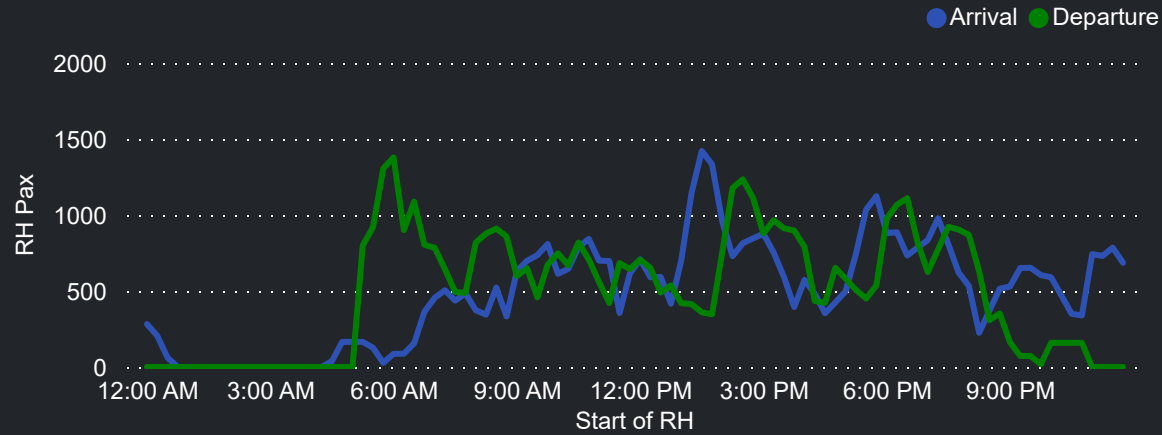

Pax Heat Map

Airport Operations Plan - Terminal 4

Rolling Hour Pax (Daily Average)