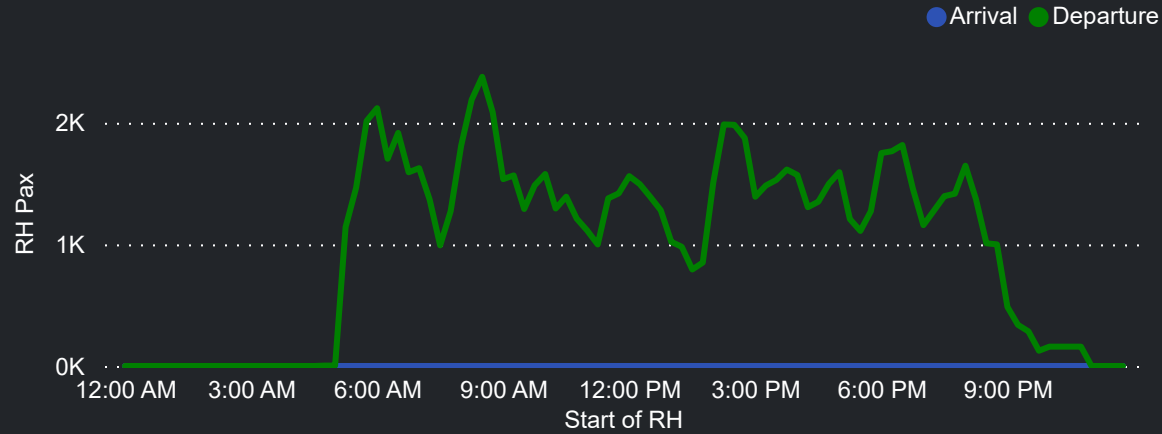

Pax Heat Map

Airport Operations Plan - Terminal 3 & 4 Departures

Rolling Hour Pax (Daily Average)