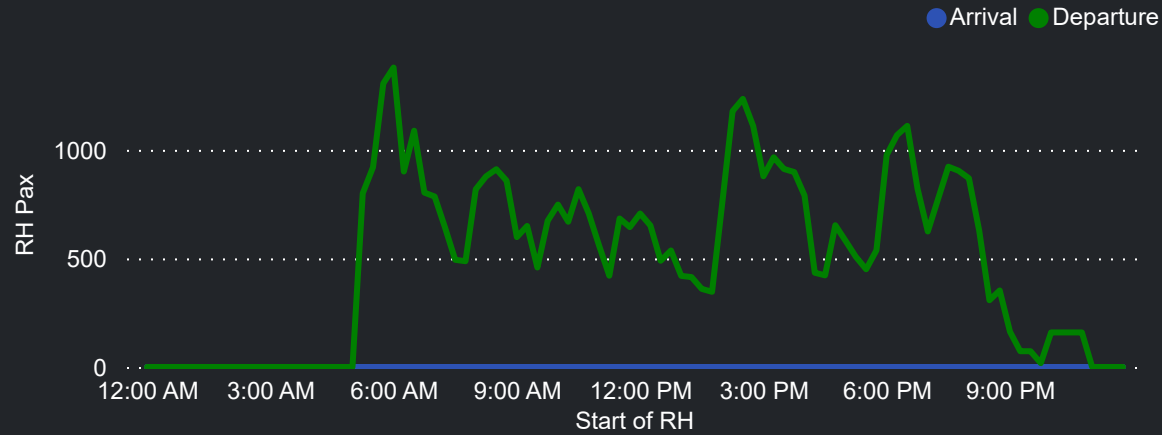

Pax Heat Map

Airport Operations Plan - Terminal 4 Departures

Rolling Hour Pax (Daily Average)