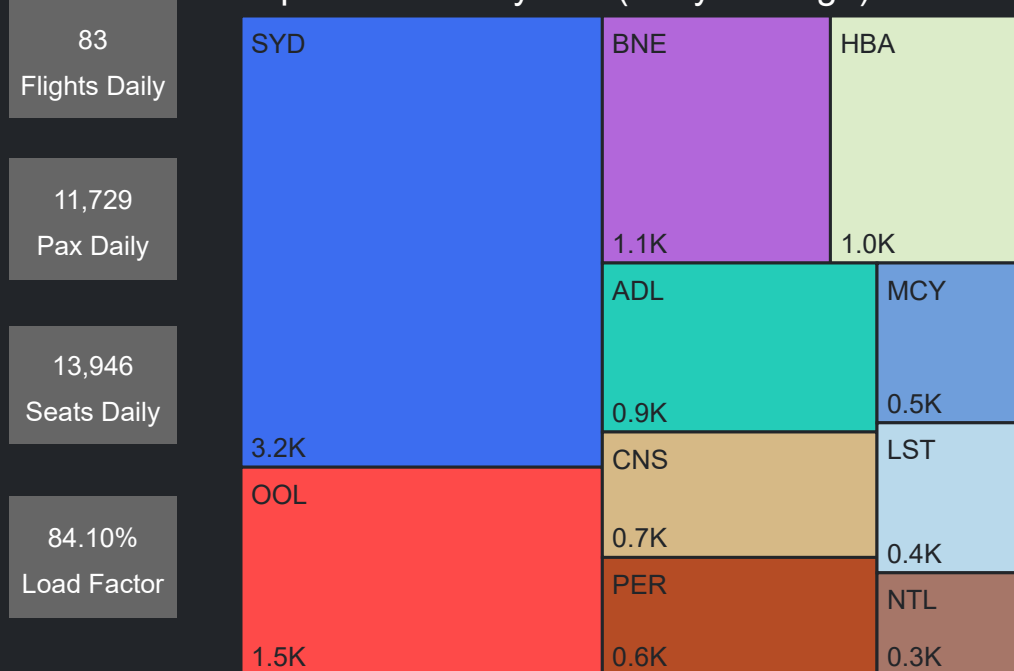

Top 10 Routes by Pax (Daily Average)