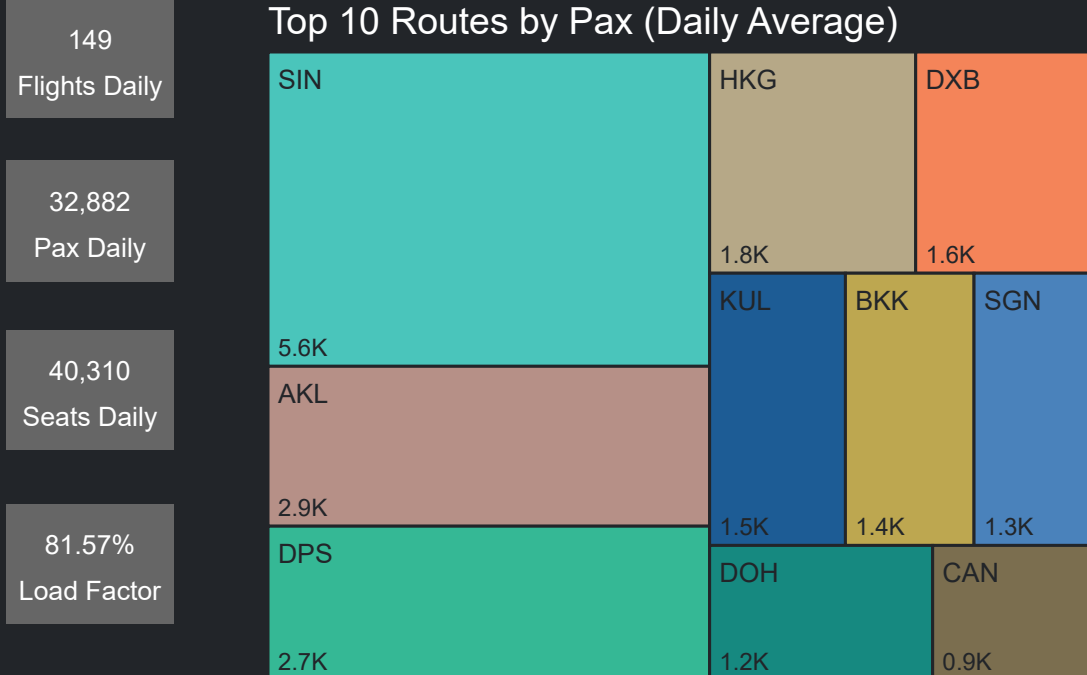

Top 10 Routes by Pax (Daily Average)

92  
Flights Daily

10,650  
Pax Daily

13,984  
Seats Daily

76.16%  
Load Factor

# Airport Operations Plan - Terminal 2

## Top 10 Routes by Pax (Daily Average)

149  
Flights Daily

32,882  
Pax Daily

40,310  
Seats Daily

81.57%  
Load Factor