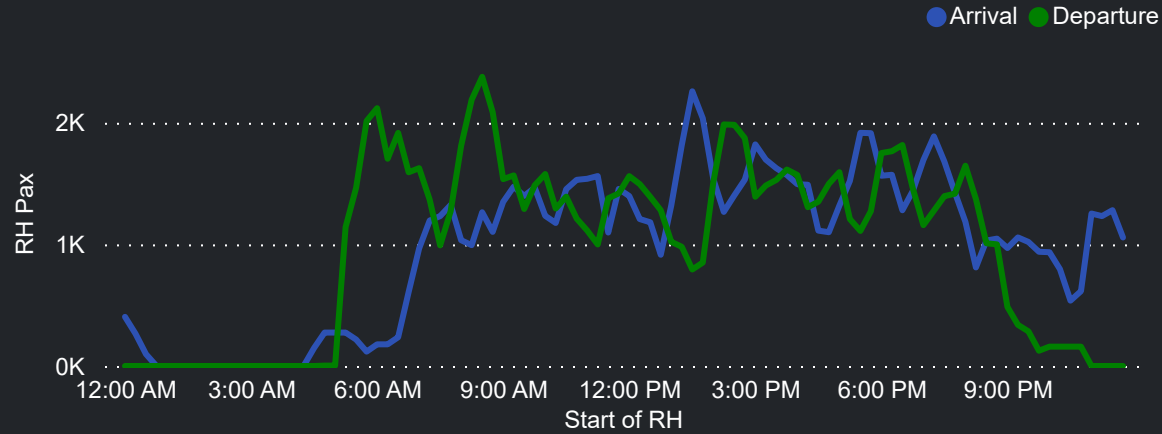

Pax Heat Map

Airport Operations Plan - Terminal 3 & 4

Rolling Hour Pax (Daily Average)