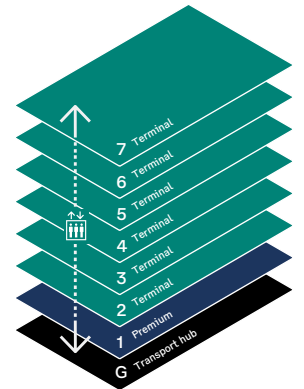

Best parking for:

- T3** Domestic
Virgin Australia
- T4** Domestic
Jetstar, Rex,
Virgin Australia,
Link Airways

MELBOURNE AIRPORT

Terminal Car Park

Terminal 4

General Enquiries +61 3 9297 1600

melbourneairport.com.au