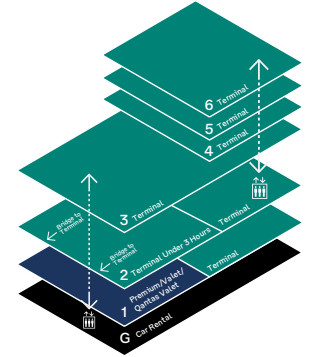

Best parking for:

- T1** Domestic
Qantas
- T2** International
All Airlines
- T3** Domestic
Virgin Australia

MELBOURNE AIRPORT

Valet Car Park

Terminal 1, 2, and 3

General Enquiries +61 3 9297 1600

melbourneairport.com.au