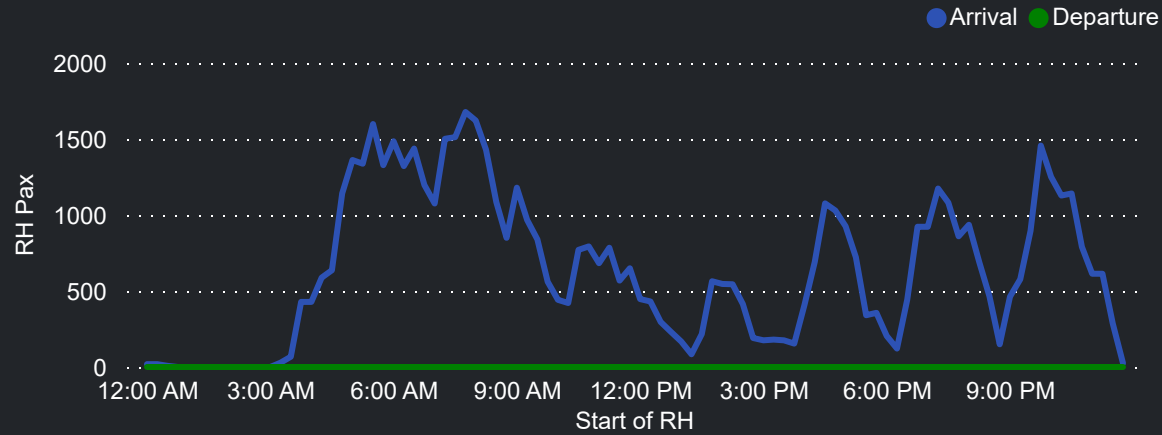

Pax Heat Map

Airport Operations Plan - Terminal 2 Arrivals

Rolling Hour Pax (Daily Average)