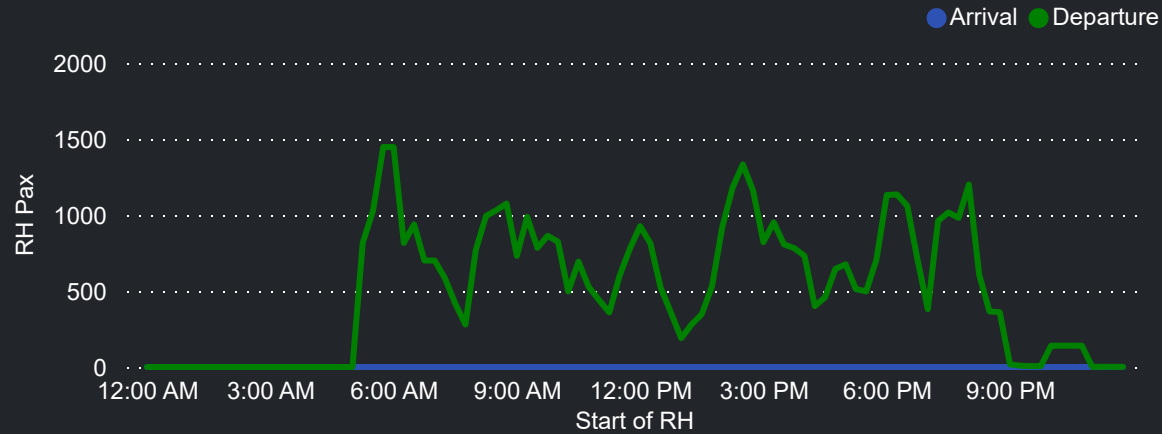

## Top 10 Routes by Pax (Daily Average)

86  
Flights Daily

12,049  
Pax Daily

14,415  
Seats Daily

83.58%  
Load Factor

# Airport Operations Plan - Terminal 4 Departures

Rolling Hour Pax (Daily Average)

Pax Heat Map

Month	Week	M	Tu	W	Th	F	Sa	Su	M	Tu	W	Th	F	Sa	Su
Apr 2024	14	01	02	03	04	05	06	07	13,875	13,986	13,600	13,185	13,175	12,312	13,558
	15	08	09	10	11	12	13	14	13,653	11,076	11,141	12,042	12,412	11,288	12,980
	16	15	16	17	18	19	20	21	12,316	10,462	11,656	12,510	13,803	12,810	13,440
	17	22	23	24	25	26	27	28	13,586	12,268	13,770	13,547	13,442	12,686	13,724
	18	29	30						11,281	9,973					
May 2024	18			01	02	03	04	05			9,473	11,269	10,975	10,373	11,167
	19	06	07	08	09	10	11	12	11,815	9,760	8,977	10,431	10,853	10,232	10,963
	20	13	14	15	16	17	18	19	11,219	9,048	9,607	10,843	11,078	10,581	11,263
	21	20	21	22	23	24	25	26	11,588	9,319	9,131	10,625	11,000	11,525	10,514
	22	27	28	29	30	31			10,945	9,019	9,298	10,603	10,457		
Jun 2024	22						01	02						10,659	10,757
	23	03	04	05	06	07	08	09	10,368	9,132	10,510	11,950	12,016	12,488	11,613
	24	10	11	12	13	14	15	16	12,286	11,276	11,157	11,632	11,701	12,093	12,607
	25	17	18	19	20	21	22	23	11,792	10,811	11,281	11,652	12,336	12,799	11,836
	26	24	25	26	27	28	29	30	12,175	12,704	11,818	12,370	14,667	14,403	14,363
Jul 2024	27	01	02	03	04	05	06	07	14,031	13,857	13,597	12,795	13,995	13,422	14,816
	28	08	09	10	11	12	13	14	14,504	12,959	12,986	12,860	14,262	14,288	14,587
	29	15	16	17	18	19	20	21	13,716	13,610	14,098	13,876	14,659	14,101	13,879
	30	22	23	24	25	26	27	28	12,063	11,276	11,213	10,608	12,254	12,406	13,367
	31	29	30	31					12,016	11,236	10,699				
Aug 2024	31				01	02	03	04				11,018	12,289	12,066	12,820
	32	05	06	07	08	09	10	11	12,711	11,236	11,610	11,592	12,881	12,584	12,960
	33	12	13	14	15	16	17	18	11,887	11,428	11,869	11,054	12,810	12,546	13,447
	34	19	20	21	22	23	24	25	12,540	11,647	11,033	10,963	12,647	12,608	13,119
	35	26	27	28	29	30	31		12,440	11,464	11,434	11,296	12,553	11,824	