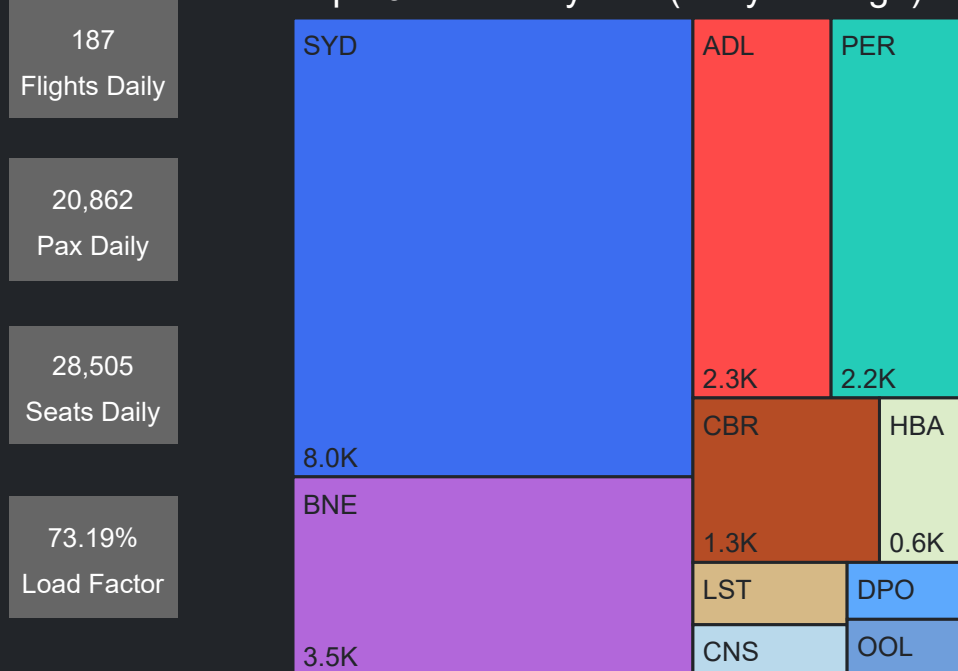

Top 10 Routes by Pax (Daily Average)