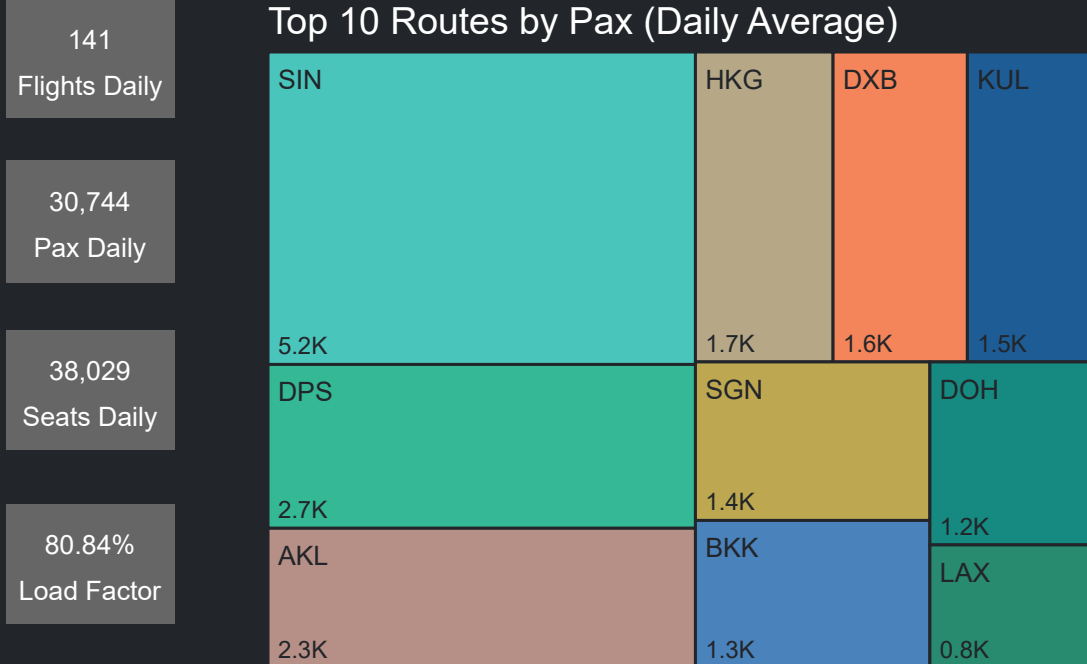

Top 10 Routes by Pax (Daily Average)