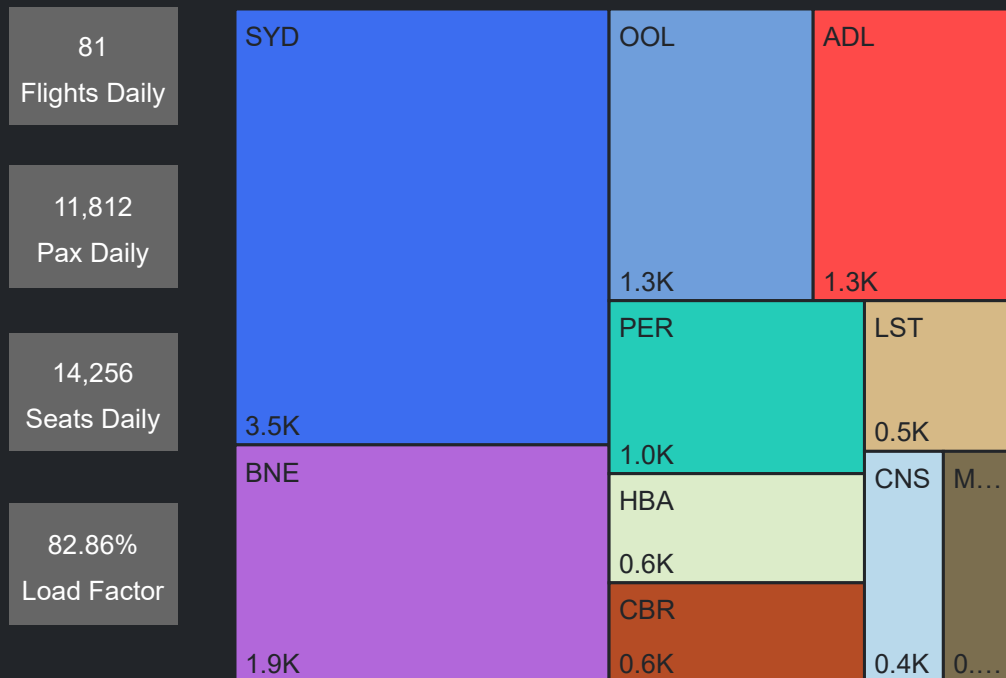

# Airport Operations Plan - Terminal 3 Arrivals

Rolling Hour Pax (Daily Average)

Pax Heat Map

Month	Week	M	Tu	W	Th	F	Sa	Su	M	Tu	W	Th	F	Sa	Su
Apr 2024	14	01	02	03	04	05	06	07	11,752	11,609	11,528	11,830	12,293	9,371	13,080
	15	08	09	10	11	12	13	14	12,507	11,362	12,054	13,084	13,926	10,414	13,273
	16	15	16	17	18	19	20	21	11,941	10,971	11,192	12,034	12,699	8,210	10,618
	17	22	23	24	25	26	27	28	10,914	9,976	8,804	9,732	10,509	6,805	11,238
	18	29	30						10,433	9,099					
May 2024	18			01	02	03	04	05			10,537	12,519	14,413	8,139	12,511
	19	06	07	08	09	10	11	12	13,230	9,969	10,825	11,789	14,331	8,253	12,174
	20	13	14	15	16	17	18	19	10,749	9,878	10,252	12,335	14,100	8,506	12,608
	21	20	21	22	23	24	25	26	10,398	9,396	10,194	11,381	13,405	8,109	11,694
	22	27	28	29	30	31			10,398	8,687	9,169	10,869	12,649		
Jun 2024	22						01	02						7,016	10,423
	23	03	04	05	06	07	08	09	9,873	9,783	10,035	12,127	14,537	8,742	10,795
	24	10	11	12	13	14	15	16	12,127	11,291	10,257	11,738	12,983	8,400	12,509
	25	17	18	19	20	21	22	23	11,337	10,338	9,814	12,108	13,370	8,184	10,789
	26	24	25	26	27	28	29	30	10,623	9,050	10,890	12,738	15,791	10,734	13,814
Jul 2024	27	01	02	03	04	05	06	07	14,864	12,922	13,221	15,417	16,767	10,753	15,044
	28	08	09	10	11	12	13	14	14,906	12,371	12,234	14,848	16,267	10,300	13,798
	29	15	16	17	18	19	20	21	11,975	10,731	11,869	14,239	15,940	9,880	13,954
	30	22	23	24	25	26	27	28	13,171	11,887	12,000	14,072	16,266	10,168	13,024
	31	29	30	31					11,954	9,901	10,741				
Aug 2024	31				01	02	03	04				13,445	15,644	8,967	13,668
	32	05	06	07	08	09	10	11	11,811	11,851	11,152	13,932	15,100	9,265	13,602
	33	12	13	14	15	16	17	18	13,175	10,995	11,837	14,462	15,744	9,949	13,533
	34	19	20	21	22	23	24	25	13,374	11,133	11,707	14,014	15,335	9,729	14,058
	35	26	27	28	29	30	31		13,851	11,712	11,007	14,197	15,156	9,448	

Top 10 Routes by Pax (Daily Average)

81  
Flights Daily

11,812  
Pax Daily

14,256  
Seats Daily

82.86%  
Load Factor