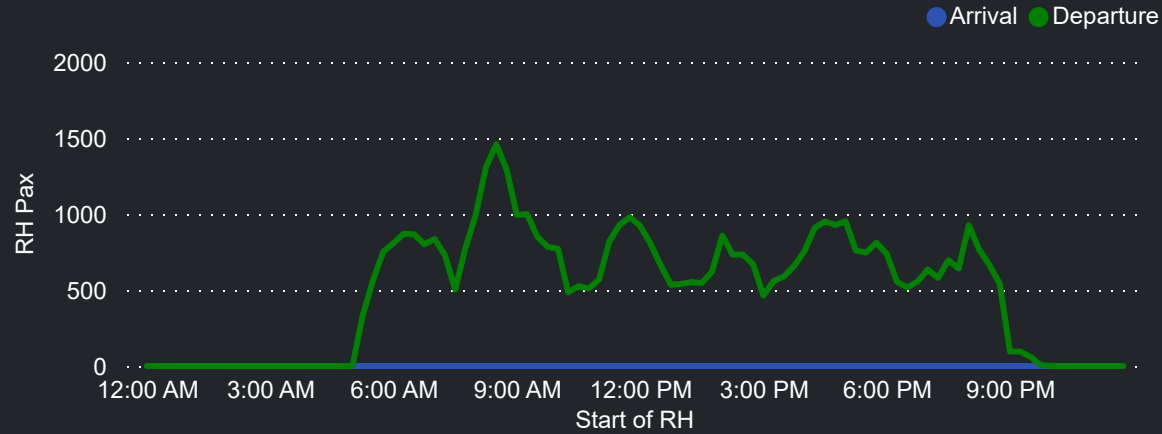

Top 10 Routes by Pax (Daily Average)

81  
Flights Daily

11,812  
Pax Daily

14,256  
Seats Daily

82.86%  
Load Factor

# Airport Operations Plan - Terminal 3 Departures

Rolling Hour Pax (Daily Average)

Pax Heat Map

Month	Week	M	Tu	W	Th	F	Sa	Su	M	Tu	W	Th	F	Sa	Su
Apr 2024	14	01	02	03	04	05	06	07	12,899	12,044	10,850	11,431	11,581	8,819	12,021
	15	08	09	10	11	12	13	14	12,670	10,845	10,768	11,212	11,422	6,699	11,204
	16	15	16	17	18	19	20	21	11,132	9,827	10,233	11,344	12,307	8,100	10,745
	17	22	23	24	25	26	27	28	12,061	9,689	9,075	11,139	11,728	7,993	12,175
	18	29	30						12,307	10,222					
May 2024	18			01	02	03	04	05			10,529	11,925	14,095	8,700	12,824
	19	06	07	08	09	10	11	12	14,160	10,679	10,233	11,174	13,311	8,078	12,879
	20	13	14	15	16	17	18	19	12,686	10,842	11,032	11,692	12,416	8,001	13,358
	21	20	21	22	23	24	25	26	12,341	10,126	10,273	11,368	13,308	7,548	12,179
	22	27	28	29	30	31			11,653	9,149	9,476	11,054	12,270		
Jun 2024	22						01	02						7,512	11,332
	23	03	04	05	06	07	08	09	11,565	10,397	11,105	13,007	13,359	9,030	10,912
	24	10	11	12	13	14	15	16	12,595	12,132	10,256	11,338	12,247	8,761	13,163
	25	17	18	19	20	21	22	23	12,940	11,126	10,802	12,518	14,215	9,309	13,343
	26	24	25	26	27	28	29	30	14,218	11,533	11,617	13,359	15,429	10,024	13,912
Jul 2024	27	01	02	03	04	05	06	07	13,987	11,060	10,706	11,659	14,044	8,957	14,249
	28	08	09	10	11	12	13	14	14,486	11,467	11,697	13,397	14,844	10,157	14,611
	29	15	16	17	18	19	20	21	14,566	12,074	12,327	14,426	15,527	10,214	14,347
	30	22	23	24	25	26	27	28	14,062	12,224	12,242	13,117	14,433	9,373	15,245
	31	29	30	31					13,512	11,366	11,083				
Aug 2024	31				01	02	03	04				13,835	14,740	9,103	13,980
	32	05	06	07	08	09	10	11	14,290	11,417	11,738	13,779	14,989	9,663	14,376
	33	12	13	14	15	16	17	18	12,866	10,673	11,697	12,815	14,909	9,952	14,552
	34	19	20	21	22	23	24	25	14,012	11,483	11,716	12,964	15,004	9,343	14,219
	35	26	27	28	29	30	31		13,873	11,513	11,549	13,694	14,426	9,300	