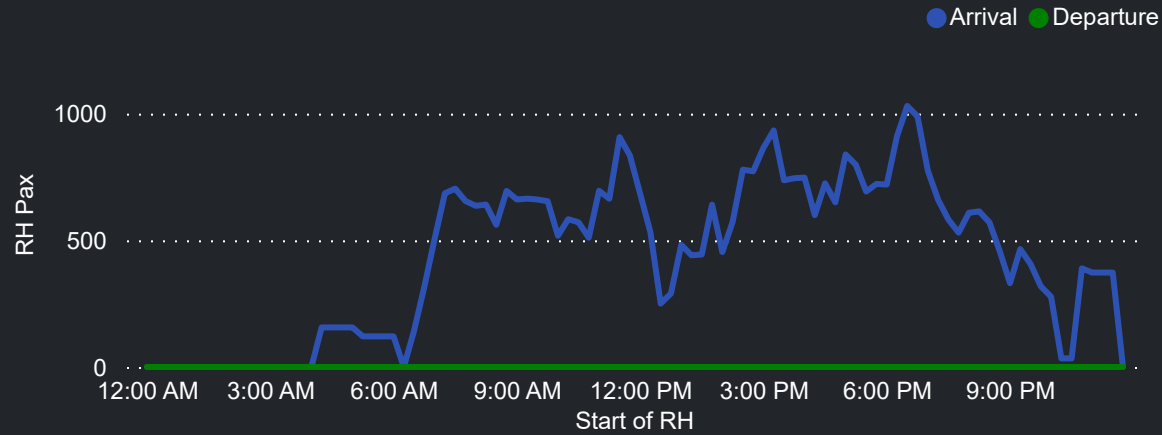

Airport Operations Plan - Terminal 1 Arrivals

Rolling Hour Pax (Daily Average)

Pax Heat Map

Month	Week	M	Tu	W	Th	F	Sa	Su	M	Tu	W	Th	F	Sa	Su
Apr 2024	14	01	02	03	04	05	06	07	10,237	10,000	9,995	10,122	11,110	6,858	9,608
	15	08	09	10	11	12	13	14	11,159	11,181	11,657	12,915	12,624	8,415	9,953
	16	15	16	17	18	19	20	21	11,916	11,187	11,606	12,529	12,915	7,715	8,558
	17	22	23	24	25	26	27	28	10,575	10,907	8,779	9,722	10,256	5,781	8,589
	18	29	30						9,656	8,620					
May 2024	18			01	02	03	04	05			9,828	12,182	12,289	6,972	9,516
	19	06	07	08	09	10	11	12	10,781	9,604	10,004	11,265	11,955	6,827	9,402
	20	13	14	15	16	17	18	19	9,044	9,348	10,982	12,309	12,280	7,389	9,480
	21	20	21	22	23	24	25	26	9,705	8,983	9,889	11,933	12,291	7,116	9,498
	22	27	28	29	30	31			9,107	8,373	9,863	11,759	11,610		
Jun 2024	22						01	02						6,168	8,837
	23	03	04	05	06	07	08	09	8,577	9,330	10,458	12,581	12,957	7,766	8,049
	24	10	11	12	13	14	15	16	10,695	10,205	9,938	11,789	12,320	6,823	9,032
	25	17	18	19	20	21	22	23	10,905	9,499	10,978	12,772	12,233	6,985	8,854
	26	24	25	26	27	28	29	30	10,203	9,893	11,466	12,878	14,292	9,628	11,087
Jul 2024	27	01	02	03	04	05	06	07	11,671	11,069	13,073	13,949	13,584	8,718	10,933
	28	08	09	10	11	12	13	14	12,222	10,567	11,999	13,155	13,274	7,716	9,430
	29	15	16	17	18	19	20	21	10,142	9,665	10,878	12,062	13,261	7,159	9,697
	30	22	23	24	25	26	27	28	11,308	10,572	11,266	13,179	13,741	7,639	8,955
	31	29	30	31					10,244	9,669	10,165				
Aug 2024	31				01	02	03	04				12,507	12,558	7,167	9,770
	32	05	06	07	08	09	10	11	9,686	11,012	10,705	12,331	12,437	7,039	9,877
	33	12	13	14	15	16	17	18	11,237	11,006	11,050	13,278	13,413	8,088	9,576
	34	19	20	21	22	23	24	25	11,352	10,572	11,004	12,627	12,995	7,491	10,490
	35	26	27	28	29	30	31		11,634	11,060	10,962	12,138	11,908	7,218