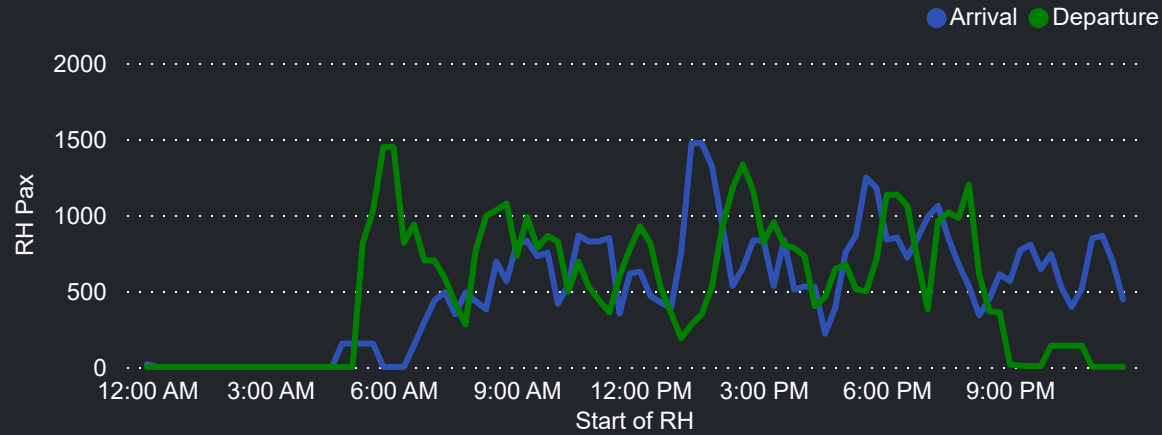

Airport Operations Plan - Terminal 4

Rolling Hour Pax (Daily Average)

Top 10 Routes by Pax (Daily Average)

171 Flights Daily	SYD	BNE	ADL
24,096 Pax Daily		2.6K	1.7K
28,829 Seats Daily	7.0K	HBA	PER
83.58% Load Factor	OOL	1.7K	1.0K
		CNS	LST
		1.3K	0.9K
		MCY	NTL
		1.1K	0.6K

Pax Heat Map

Month	Week	M	Tu	W	Th	F	Sa	Su	M	Tu	W	Th	F	Sa	Su
Apr 2024	14	01	02	03	04	05	06	07	28,149	27,897	27,574	26,921	26,764	25,177	28,209
	15	08	09	10	11	12	13	14	27,220	23,791	24,629	26,034	27,129	25,557	27,861
	16	15	16	17	18	19	20	21	26,406	22,538	24,045	25,673	27,999	25,304	26,753
	17	22	23	24	25	26	27	28	26,720	25,274	27,057	25,453	26,363	24,923	27,680
	18	29	30						21,036	19,310					
May 2024	18			01	02	03	04	05			18,647	23,160	21,488	20,834	21,893
	19	06	07	08	09	10	11	12	22,457	19,575	18,016	21,643	21,632	20,764	22,027
	20	13	14	15	16	17	18	19	21,280	18,234	19,139	22,599	22,322	21,482	22,237
	21	20	21	22	23	24	25	26	22,140	18,249	18,037	21,776	21,275	23,292	21,217
	22	27	28	29	30	31			21,219	17,866	18,190	21,436	20,338		
Jun 2024	22						01	02						20,834	21,200
	23	03	04	05	06	07	08	09	19,823	18,188	20,355	23,927	23,724	25,007	22,671
	24	10	11	12	13	14	15	16	24,212	22,077	21,145	23,430	22,942	24,131	24,533
	25	17	18	19	20	21	22	23	22,638	20,557	21,310	23,192	24,197	24,416	22,684
	26	24	25	26	27	28	29	30	22,755	23,996	23,379	24,822	29,243	28,685	29,002
Jul 2024	27	01	02	03	04	05	06	07	28,590	28,288	28,884	27,579	29,464	28,345	29,906
	28	08	09	10	11	12	13	14	29,550	27,140	27,569	27,235	29,369	28,642	29,171
	29	15	16	17	18	19	20	21	26,311	25,979	27,412	27,610	29,123	27,900	28,110
	30	22	23	24	25	26	27	28	23,641	22,136	22,677	22,027	25,629	24,857	25,725
	31	29	30	31					22,969	20,984	20,667				
Aug 2024	31				01	02	03	04				21,746	24,826	24,105	25,328
	32	05	06	07	08	09	10	11	23,865	22,190	22,584	23,043	25,762	24,806	25,637
	33	12	13	14	15	16	17	18	23,919	22,526	23,427	22,919	26,442	25,237	26,356
	34	19	20	21	22	23	24	25	24,678	22,905	22,656	22,155	25,659	25,158	26,197
	35	26	27	28	29	30	31		24,788	22,454	22,264	22,087	24,667	23,754