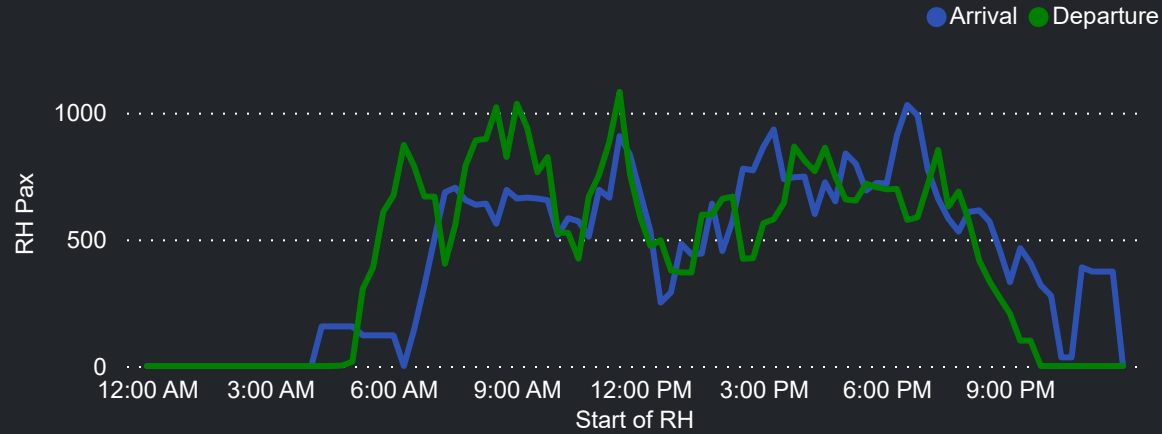

Pax Heat Map

Airport Operations Plan - Terminal 1

Rolling Hour Pax (Daily Average)