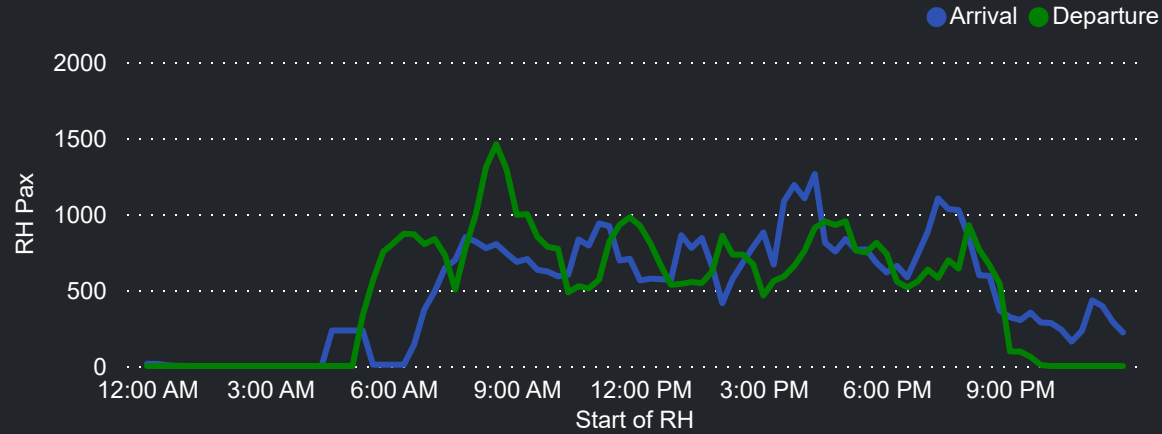

Pax Heat Map

Airport Operations Plan - Terminal 3

Rolling Hour Pax (Daily Average)