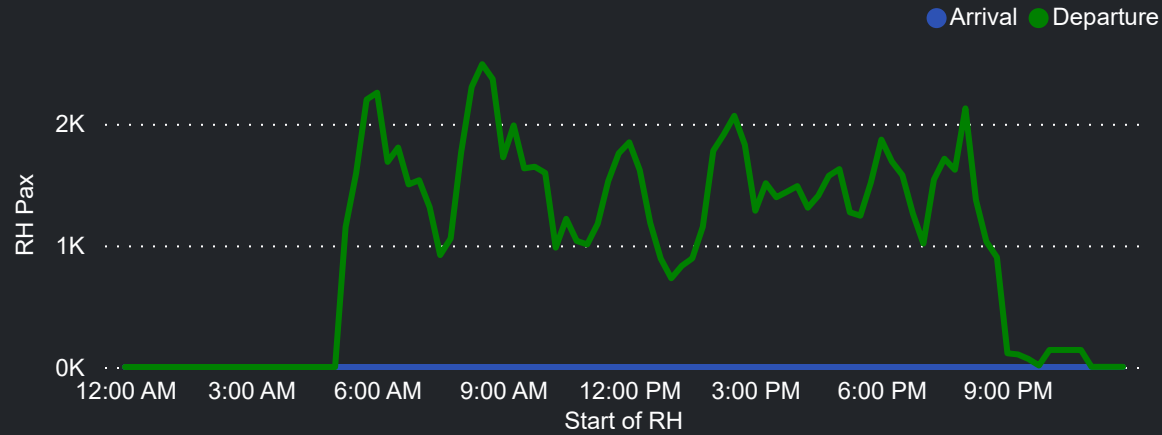

Pax Heat Map

Airport Operations Plan - Terminal 3 & 4 Departures

Rolling Hour Pax (Daily Average)