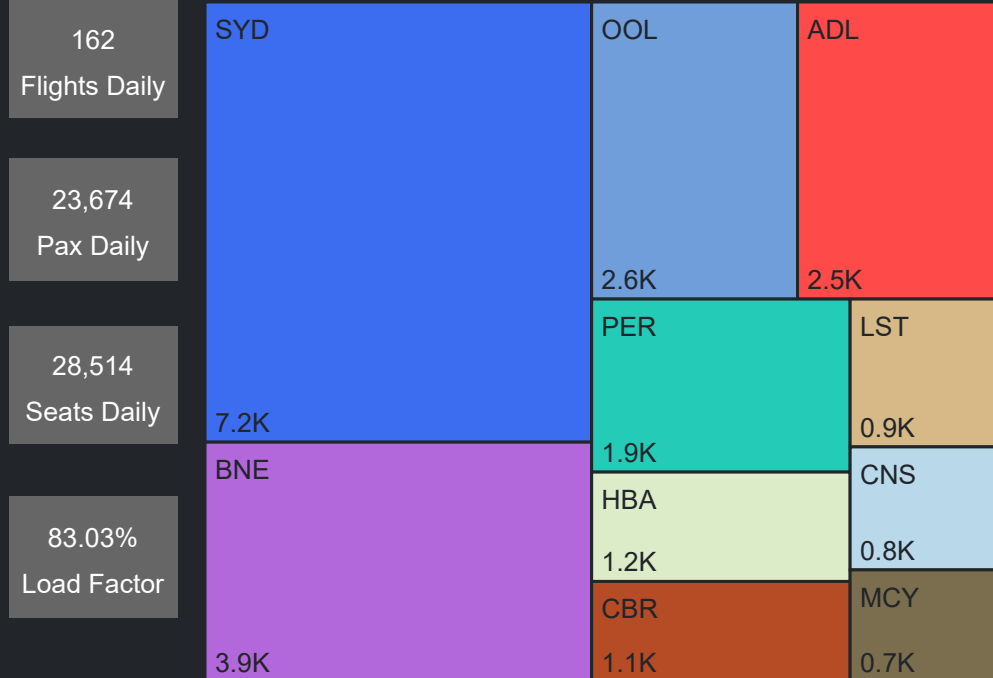

Top 10 Routes by Pax (Daily Average)

Month	Week	M	Tu	W	Th	F	Sa	Su	M	Tu	W	Th	F	Sa	Su
Apr 2024	14	01	02	03	04	05	06	07	24,651	23,653	22,378	23,261	23,874	18,190	25,101
	15	08	09	10	11	12	13	14	25,177	22,207	22,822	24,296	25,348	17,113	24,477
	16	15	16	17	18	19	20	21	23,073	20,798	21,425	23,378	25,006	16,310	21,363
	17	22	23	24	25	26	27	28	22,975	19,665	17,879	20,871	22,237	14,798	23,413
	18	29	30						22,740	19,321					
May 2024	18			01	02	03	04	05			21,066	24,444	28,508	16,839	25,335
	19	06	07	08	09	10	11	12	27,390	20,648	21,058	22,963	27,642	16,331	25,053
	20	13	14	15	16	17	18	19	23,435	20,720	21,284	24,027	26,516	16,507	25,966
	21	20	21	22	23	24	25	26	22,739	19,522	20,467	22,749	26,713	15,657	23,873
	22	27	28	29	30	31			22,051	17,836	18,645	21,923	24,919		
Jun 2024	22						01	02						14,528	21,755
	23	03	04	05	06	07	08	09	21,438	20,180	21,140	25,134	27,896	17,772	21,707
	24	10	11	12	13	14	15	16	24,722	23,423	20,513	23,076	25,230	17,161	25,672
	25	17	18	19	20	21	22	23	24,277	21,464	20,616	24,626	27,585	17,493	24,132
	26	24	25	26	27	28	29	30	24,841	20,583	22,507	26,097	31,220	20,758	27,726
Jul 2024	27	01	02	03	04	05	06	07	28,851	23,982	23,927	27,076	30,811	19,710	29,293
	28	08	09	10	11	12	13	14	29,392	23,838	23,931	28,245	31,111	20,457	28,409
	29	15	16	17	18	19	20	21	26,541	22,805	24,196	28,665	31,467	20,094	28,301
	30	22	23	24	25	26	27	28	27,233	24,111	24,242	27,189	30,699	19,541	28,269
	31	29	30	31					25,466	21,267	21,824				
Aug 2024	31				01	02	03	04				27,280	30,384	18,070	27,648
	32	05	06	07	08	09	10	11	26,101	23,268	22,890	27,711	30,089	18,928	27,978
	33	12	13	14	15	16	17	18	26,041	21,668	23,534	27,277	30,653	19,901	28,085
	34	19	20	21	22	23	24	25	27,386	22,616	23,423	26,978	30,339	19,072	28,277
	35	26	27	28	29	30	31		27,724	23,225	22,556	27,891	29,582	18,748