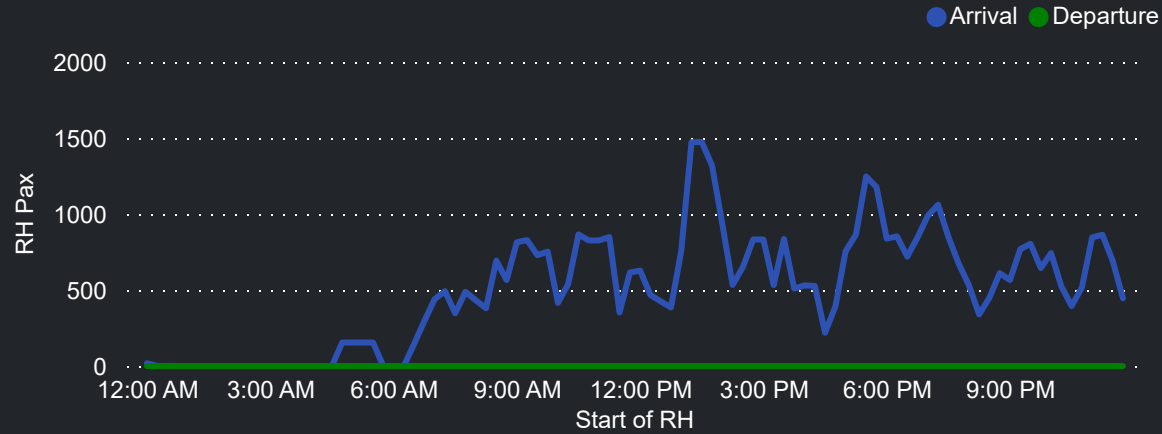

Airport Operations Plan - Terminal 4 Arrivals

Rolling Hour Pax (Daily Average)

Pax Heat Map

Month	Week	M	Tu	W	Th	F	Sa	Su	M	Tu	W	Th	F	Sa	Su
Apr 2024	14	01	02	03	04	05	06	07	14,274	13,911	13,974	13,736	13,589	12,865	14,651
	15	08	09	10	11	12	13	14	13,567	12,715	13,488	13,992	14,717	14,269	14,881
	16	15	16	17	18	19	20	21	14,090	12,076	12,389	13,163	14,196	12,494	13,313
	17	22	23	24	25	26	27	28	13,134	13,006	13,287	11,906	12,921	12,237	13,956
	18	29	30						9,755	9,337					
May 2024	18			01	02	03	04	05			9,174	11,891	10,513	10,461	10,726
	19	06	07	08	09	10	11	12	10,642	9,815	9,039	11,212	10,779	10,532	11,064
	20	13	14	15	16	17	18	19	10,061	9,186	9,532	11,756	11,244	10,901	10,974
	21	20	21	22	23	24	25	26	10,552	8,930	8,906	11,151	10,275	11,767	10,703
	22	27	28	29	30	31			10,274	8,847	8,892	10,833	9,881		
Jun 2024	22						01	02						10,175	10,443
	23	03	04	05	06	07	08	09	9,455	9,056	9,845	11,977	11,708	12,519	11,058
	24	10	11	12	13	14	15	16	11,926	10,801	9,988	11,798	11,241	12,038	11,926
	25	17	18	19	20	21	22	23	10,846	9,746	10,029	11,540	11,861	11,617	10,848
	26	24	25	26	27	28	29	30	10,580	11,292	11,561	12,452	14,576	14,282	14,639
Jul 2024	27	01	02	03	04	05	06	07	14,559	14,431	15,287	14,784	15,469	14,923	15,090
	28	08	09	10	11	12	13	14	15,046	14,181	14,583	14,375	15,107	14,354	14,584
	29	15	16	17	18	19	20	21	12,595	12,369	13,314	13,734	14,464	13,799	14,231
	30	22	23	24	25	26	27	28	11,578	10,860	11,464	11,419	13,375	12,451	12,358
	31	29	30	31					10,953	9,748	9,968				
Aug 2024	31				01	02	03	04				10,728	12,537	12,039	12,508
	32	05	06	07	08	09	10	11	11,154	10,954	10,974	11,451	12,881	12,222	12,677
	33	12	13	14	15	16	17	18	12,032	11,098	11,558	11,865	13,632	12,691	12,909
	34	19	20	21	22	23	24	25	12,138	11,258	11,623	11,192	13,012	12,550	13,078
	35	26	27	28	29	30	31		12,348	10,990	10,830	10,791	12,114	11,930