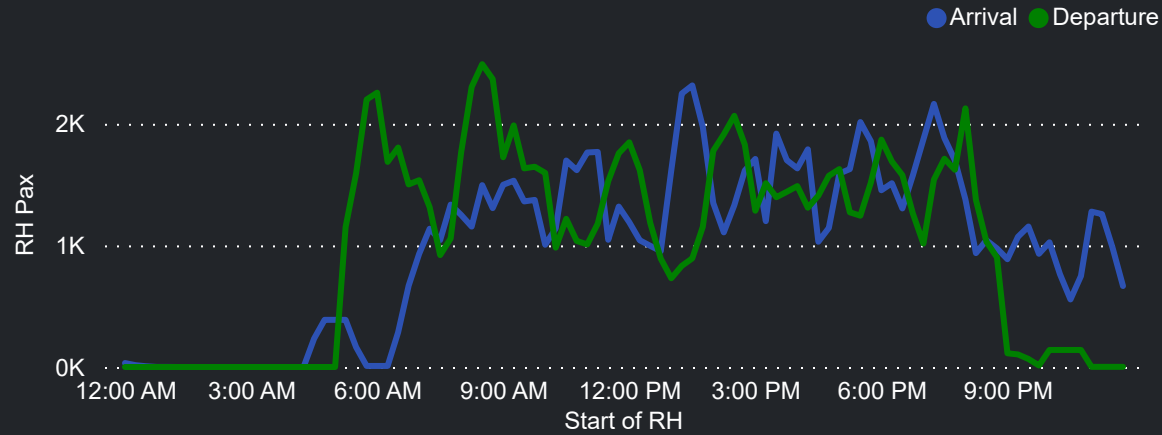

Pax Heat Map

Airport Operations Plan - Terminal 3 & 4

Rolling Hour Pax (Daily Average)