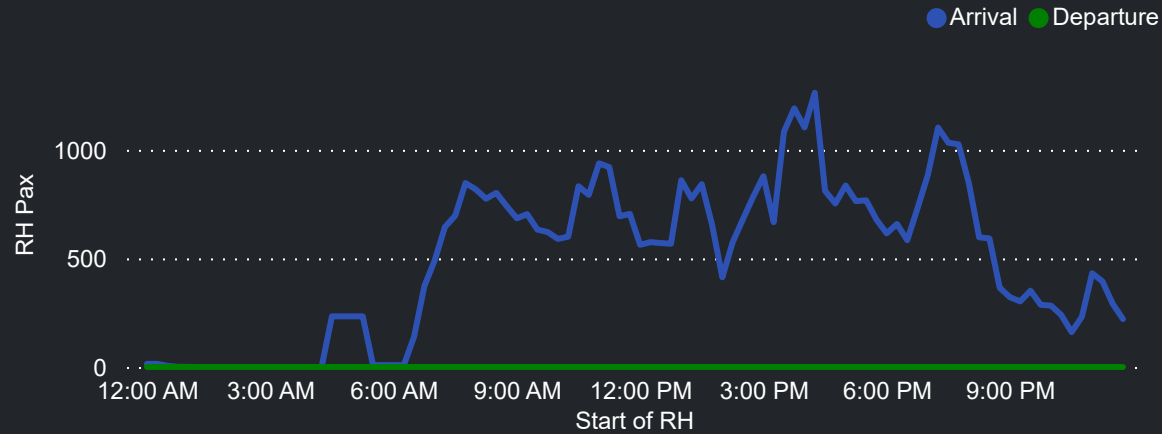

Airport Operations Plan - Terminal 3 Arrivals

Rolling Hour Pax (Daily Average)

Pax Heat Map

Month	Week	M	Tu	W	Th	F	Sa	Su	M	Tu	W	Th	F	Sa	Su
Apr 2024	14	01	02	03	04	05	06	07	11,752	11,609	11,528	11,830	12,293	9,371	13,080
	15	08	09	10	11	12	13	14	12,507	11,362	12,054	13,084	13,926	10,414	13,273
	16	15	16	17	18	19	20	21	11,941	10,971	11,192	12,034	12,699	8,210	10,618
	17	22	23	24	25	26	27	28	10,914	9,976	8,804	9,732	10,509	6,805	11,238
	18	29	30						10,433	9,099					
May 2024	18			01	02	03	04	05			10,537	12,519	14,413	8,139	12,511
	19	06	07	08	09	10	11	12	13,230	9,969	10,825	11,789	14,331	8,253	12,174
	20	13	14	15	16	17	18	19	10,749	9,878	10,252	12,335	14,100	8,506	12,608
	21	20	21	22	23	24	25	26	10,398	9,396	10,194	11,381	13,405	8,109	11,694
	22	27	28	29	30	31			10,398	8,687	9,169	10,869	12,649		
Jun 2024	22						01	02						7,016	10,423
	23	03	04	05	06	07	08	09	9,873	9,783	10,035	12,127	14,537	8,742	10,795
	24	10	11	12	13	14	15	16	12,127	11,291	10,257	11,738	12,983	8,400	12,509
	25	17	18	19	20	21	22	23	11,337	10,338	9,814	12,108	13,370	8,184	10,789
	26	24	25	26	27	28	29	30	10,623	9,050	10,890	12,738	15,791	10,734	13,814
Jul 2024	27	01	02	03	04	05	06	07	14,864	12,922	13,221	15,417	16,767	10,753	15,044
	28	08	09	10	11	12	13	14	14,906	12,371	12,234	14,848	16,267	10,300	13,798
	29	15	16	17	18	19	20	21	11,975	10,731	11,869	14,239	15,940	9,880	13,954
	30	22	23	24	25	26	27	28	13,171	11,887	12,000	14,072	16,266	10,168	13,024
	31	29	30	31					11,954	9,901	10,741				
Aug 2024	31				01	02	03	04				13,445	15,644	8,967	13,668
	32	05	06	07	08	09	10	11	11,811	11,851	11,152	13,932	15,100	9,265	13,602
	33	12	13	14	15	16	17	18	13,175	10,995	11,837	14,462	15,744	9,949	13,533
	34	19	20	21	22	23	24	25	13,374	11,133	11,707	14,014	15,335	9,729	14,058
	35	26	27	28	29	30	31		13,851	11,712	11,007	14,197	15,156	9,448