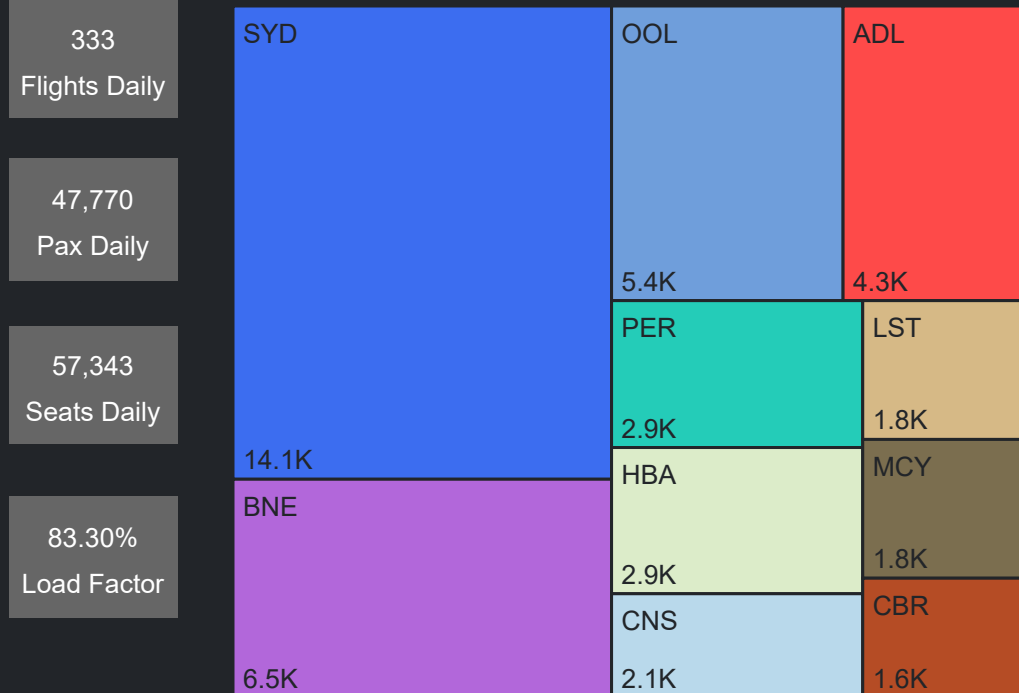

Top 10 Routes by Pax (Daily Average)

Month	Week	M	Tu	W	Th	F	Sa	Su	M	Tu	W	Th	F	Sa	Su
Apr 2024	14	01	02	03	04	05	06	07	52,800	51,550	49,952	50,182	50,638	43,367	53,310
	15	08	09	10	11	12	13	14	52,397	45,998	47,451	50,330	52,477	42,670	52,338
	16	15	16	17	18	19	20	21	49,479	43,336	45,470	49,051	53,005	41,614	48,116
	17	22	23	24	25	26	27	28	49,695	44,939	44,936	46,324	48,600	39,721	51,093
	18	29	30						43,776	38,631					
May 2024	18			01	02	03	04	05			39,713	47,604	49,996	37,673	47,228
	19	06	07	08	09	10	11	12	49,847	40,223	39,074	44,606	49,274	37,095	47,080
	20	13	14	15	16	17	18	19	44,715	38,954	40,423	46,626	48,838	37,989	48,203
	21	20	21	22	23	24	25	26	44,879	37,771	38,504	44,525	47,988	38,949	45,090
	22	27	28	29	30	31			43,270	35,702	36,835	43,359	45,257		
Jun 2024	22						01	02						35,362	42,955
	23	03	04	05	06	07	08	09	41,261	38,368	41,495	49,061	51,620	42,779	44,378
	24	10	11	12	13	14	15	16	48,934	45,500	41,658	46,506	48,172	41,292	50,205
	25	17	18	19	20	21	22	23	46,915	42,021	41,926	47,818	51,782	41,909	46,816
	26	24	25	26	27	28	29	30	47,596	44,579	45,886	50,919	60,463	49,443	56,728
Jul 2024	27	01	02	03	04	05	06	07	57,441	52,270	52,811	54,655	60,275	48,055	59,199
	28	08	09	10	11	12	13	14	58,942	50,978	51,500	55,480	60,480	49,099	57,580
	29	15	16	17	18	19	20	21	52,852	48,784	51,608	56,275	60,590	47,994	56,411
	30	22	23	24	25	26	27	28	50,874	46,247	46,919	49,216	56,328	44,398	53,994
	31	29	30	31					48,435	42,251	42,491				
Aug 2024	31				01	02	03	04				49,026	55,210	42,175	52,976
	32	05	06	07	08	09	10	11	49,966	45,458	45,474	50,754	55,851	43,734	53,615
	33	12	13	14	15	16	17	18	49,960	44,194	46,961	50,196	57,095	45,138	54,441
	34	19	20	21	22	23	24	25	52,064	45,521	46,079	49,133	55,998	44,230	54,474
	35	26	27	28	29	30	31		52,512	45,679	44,820	49,978	54,249	42,502