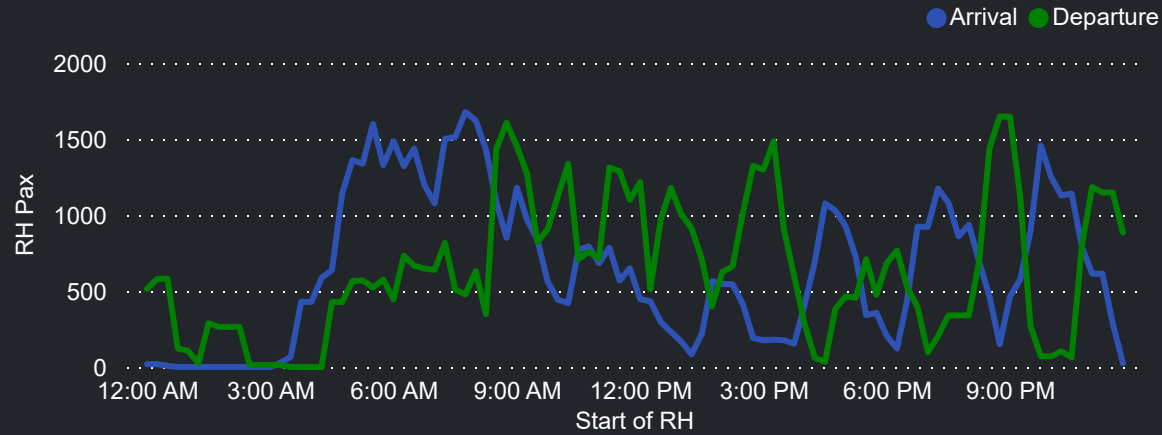

Pax Heat Map

Airport Operations Plan - Terminal 2

Rolling Hour Pax (Daily Average)