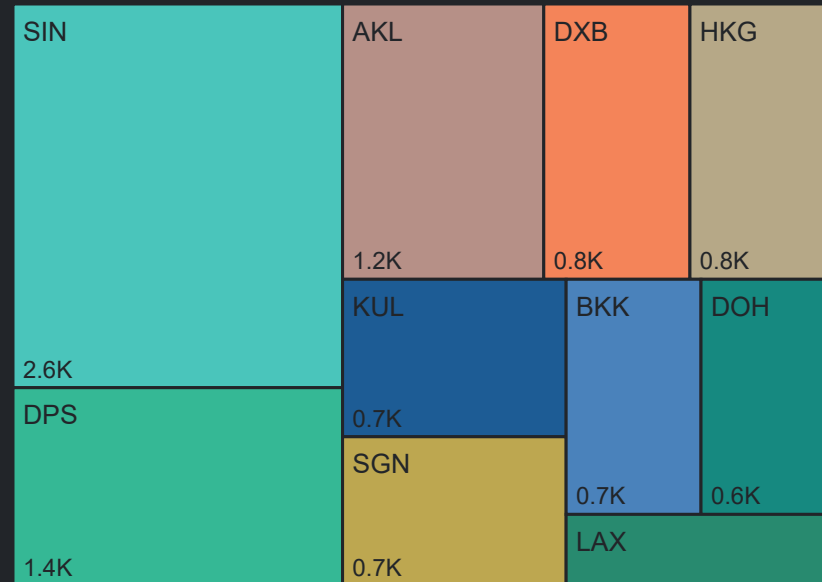

# Airport Operations Plan - Terminal 2 Departures

Rolling Hour Pax (Daily Average)

Pax Heat Map

Month	Week	M	Tu	W	Th	F	Sa	Su	M	Tu	W	Th	F	Sa	Su
Apr 2024	14	01	02	03	04	05	06	07	15,754	14,608	16,501	15,043	18,390	18,011	19,340
	15	08	09	10	11	12	13	14	16,580	15,275	16,607	14,742	17,716	17,543	17,246
	16	15	16	17	18	19	20	21	16,162	15,665	17,869	15,729	18,940	17,091	16,632
	17	22	23	24	25	26	27	28	15,591	14,288	15,418	13,900	14,625	15,505	16,463
	18	29	30						14,042	14,248					
May 2024	18			01	02	03	04	05			15,524	13,283	16,313	16,248	16,692
	19	06	07	08	09	10	11	12	14,831	14,093	14,616	12,852	15,193	15,277	15,358
	20	13	14	15	16	17	18	19	14,093	12,966	15,054	12,774	15,750	15,224	15,119
	21	20	21	22	23	24	25	26	14,614	13,968	14,749	12,927	15,207	16,226	15,542
	22	27	28	29	30	31			14,893	13,655	15,048	13,304	16,786		
Jun 2024	22						01	02						16,473	16,377
	23	03	04	05	06	07	08	09	15,695	14,977	16,329	14,952	18,788	17,469	17,100
	24	10	11	12	13	14	15	16	16,022	15,816	16,411	14,562	18,070	17,104	17,454
	25	17	18	19	20	21	22	23	16,394	16,287	16,920	15,398	19,202	18,626	17,873
	26	24	25	26	27	28	29	30	18,009	17,166	17,783	16,383	19,162	18,983	18,128
Jul 2024	27	01	02	03	04	05	06	07	15,624	15,902	15,392	14,293	16,425	14,800	15,134
	28	08	09	10	11	12	13	14	14,392	14,296	14,913	13,896	15,925	14,477	14,859
	29	15	16	17	18	19	20	21	14,657	14,190	13,987	13,274	14,428	14,266	14,418
	30	22	23	24	25	26	27	28	13,352	13,422	13,096	11,846	14,125	13,749	14,282
	31	29	30	31					13,698	14,408	14,477				
Aug 2024	31				01	02	03	04				13,565	14,541	14,192	14,660
	32	05	06	07	08	09	10	11	14,094	14,029	13,856	12,749	14,613	14,225	14,992
	33	12	13	14	15	16	17	18	14,806	14,861	14,537	14,020	15,347	15,067	15,398
	34	19	20	21	22	23	24	25	14,960	14,914	14,639	13,464	15,741	15,023	15,654
	35	26	27	28	29	30	31		14,622	15,179	14,666	14,022	16,197	15,915	

Top 10 Routes by Pax (Daily Average)

71  
Flights Daily

15,387  
Pax Daily

19,010  
Seats Daily

80.94%  
Load Factor