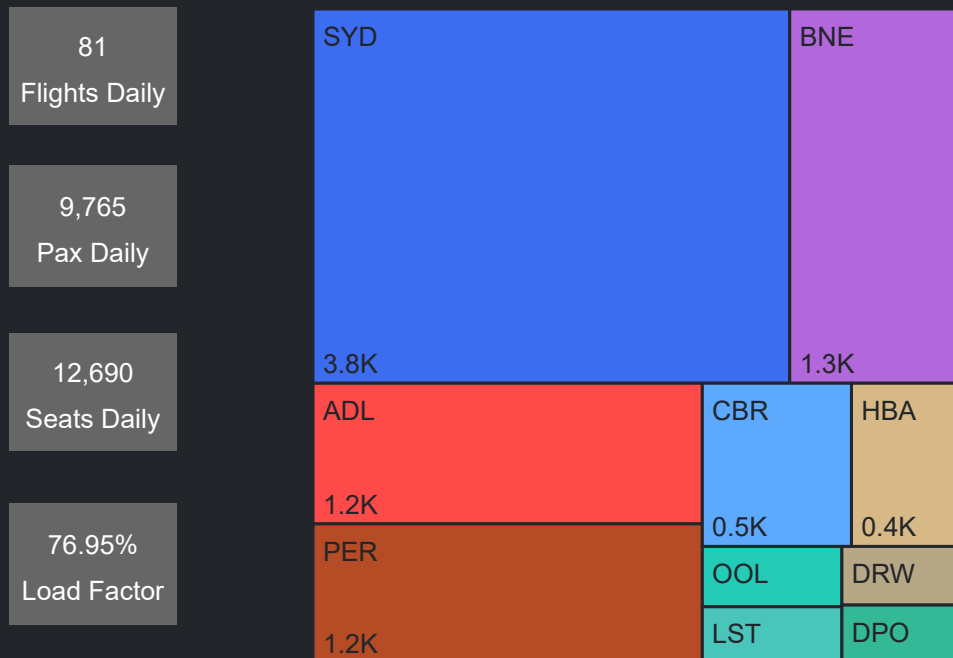

Top 10 Routes by Pax (Daily Average)

Month	Week	M	Tu	W	Th	F	Sa	Su	M	Tu	W	Th	F	Sa	Su	
Nov 2024	44					01	02	03						12,727	6,635	8,301
	45	04	05	06	07	08	09	10	9,251	9,946	12,644	13,461	13,399	7,412	10,219	
	46	11	12	13	14	15	16	17	10,711	10,524	12,393	13,409	13,175	7,805	10,140	
	47	18	19	20	21	22	23	24	11,618	11,502	13,842	15,311	14,288	8,481	10,898	
	48	25	26	27	28	29	30		11,337	11,359	13,395	14,884	13,926	8,206		
Dec 2024	48							01							10,569	
	49	02	03	04	05	06	07	08	11,045	10,382	12,747	13,535	13,678	7,841	10,130	
	50	09	10	11	12	13	14	15	12,009	11,444	12,554	13,601	12,901	7,600	8,644	
	51	16	17	18	19	20	21	22	8,288	8,502	8,848	9,209	10,290	7,786	6,917	
	52	23	24	25	26	27	28	29	7,455	7,418	6,770	7,859	8,369	6,564	6,642	
Jan 2025	53	30	31						8,072	7,759						
	1			01	02	03	04	05			7,745	8,846	8,791	6,598	8,565	
	2	06	07	08	09	10	11	12	9,001	6,877	7,531	8,154	9,155	6,970	8,360	
	3	13	14	15	16	17	18	19	9,139	8,007	8,856	10,290	10,119	6,539	8,094	
	4	20	21	22	23	24	25	26	8,731	7,572	8,500	9,877	7,679	5,777	8,271	
Feb 2025	5	27	28	29	30	31			8,534	7,628	8,970	9,239	9,169			
	5						01	02							5,194	7,498
	6	03	04	05	06	07	08	09	9,044	7,922	10,151	10,982	11,245	5,907	8,761	
	7	10	11	12	13	14	15	16	10,433	9,962	12,146	13,372	12,679	7,274	7,821	
	8	17	18	19	20	21	22	23	10,045	9,836	11,075	12,276	12,092	7,311	9,209	
Mar 2025	9	24	25	26	27	28			10,854	9,723	10,866	12,378	11,215			
	9						01	02							6,192	8,593
	10	03	04	05	06	07	08	09	10,043	9,683	10,897	11,252	11,528	5,811	8,165	
	11	10	11	12	13	14	15	16	10,573	10,945	11,834	12,657	11,918	6,449	8,570	
	12	17	18	19	20	21	22	23	10,993	10,790	13,026	13,999	12,877	6,550	7,985	
	13	24	25	26	27	28	29	30	8,506	8,114	11,117	12,020	10,562	4,571	6,170	
	14	31							10,640