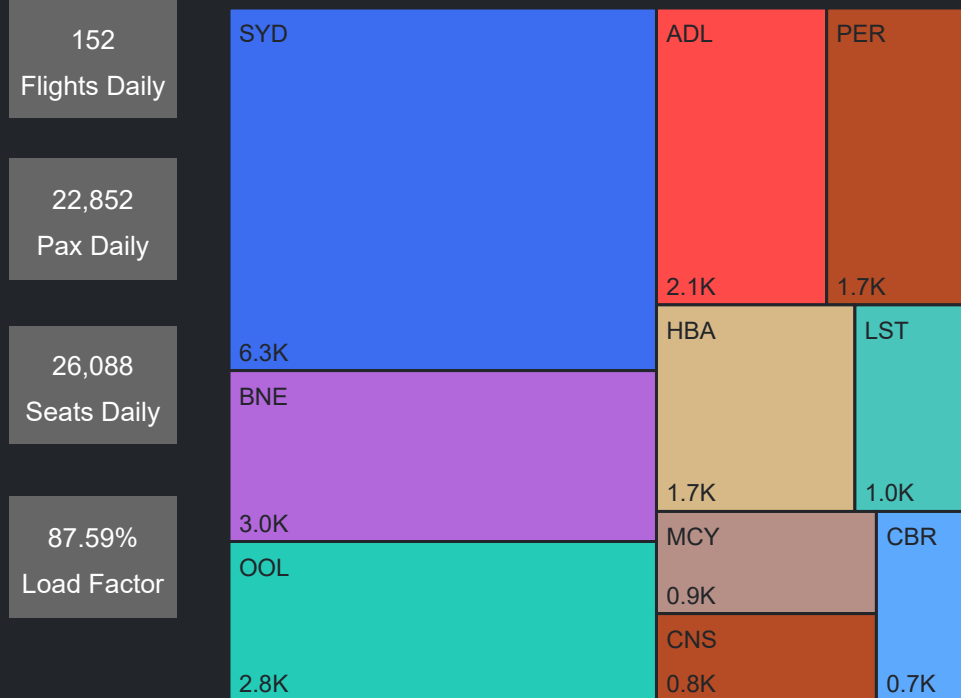

Top 10 Routes by Pax (Daily Average)

152
Flights Daily

22,852
Pax Daily

26,088
Seats Daily

87.59%
Load Factor