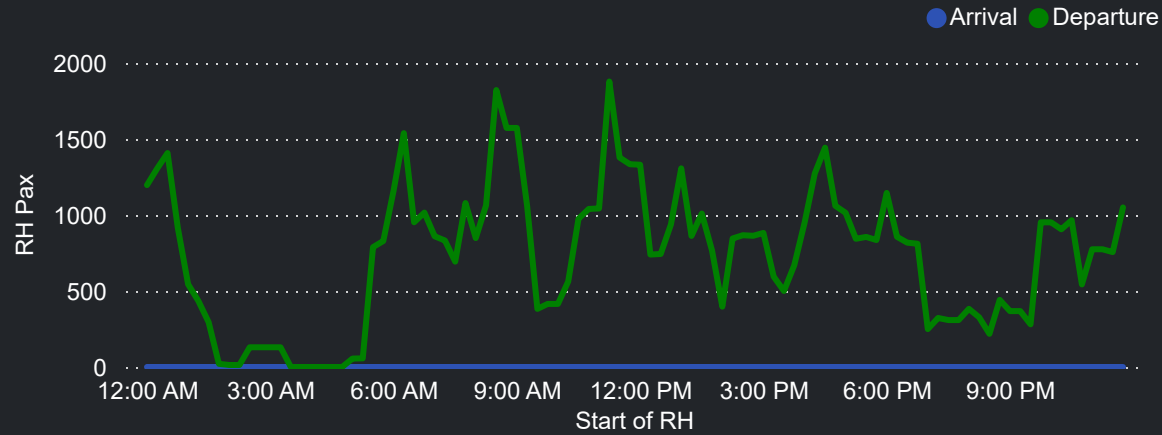

Airport Operations Plan - Terminal 2 Departures

Rolling Hour Pax (Daily Average)

Pax Heat Map

Month	Week	M	Tu	W	Th	F	Sa	Su	M	Tu	W	Th	F	Sa	Su	
Nov 2024	44					01	02	03						17,573	16,420	15,458
	45	04	05	06	07	08	09	10	14,056	13,855	14,376	13,401	17,305	15,897	16,182	
	46	11	12	13	14	15	16	17	14,541	15,414	15,999	15,658	17,952	16,904	17,172	
	47	18	19	20	21	22	23	24	15,978	14,999	15,734	15,647	18,125	17,229	18,657	
	48	25	26	27	28	29	30		16,282	15,467	16,734	15,993	18,523	16,862		
Dec 2024	48							01							19,212	
	49	02	03	04	05	06	07	08	16,573	16,300	18,106	17,875	21,124	18,367	20,487	
	50	09	10	11	12	13	14	15	17,932	17,527	18,940	18,247	22,668	22,066	21,813	
	51	16	17	18	19	20	21	22	20,893	20,115	22,055	21,435	24,713	23,122	22,272	
	52	23	24	25	26	27	28	29	21,546	20,601	22,491	20,974	23,136	21,503	21,181	
Jan 2025	53	30	31						20,536	19,999						
	1			01	02	03	04	05			21,675	19,903	21,548	21,268	20,378	
	2	06	07	08	09	10	11	12	19,554	18,452	20,348	18,764	19,926	18,916	18,379	
	3	13	14	15	16	17	18	19	18,089	16,431	17,482	16,904	18,433	18,539	17,459	
	4	20	21	22	23	24	25	26	15,936	14,393	16,471	16,595	17,358	15,799	15,331	
Feb 2025	5	27	28	29	30	31			15,526	14,460	16,263	15,986	16,719			
	5						01	02						16,986	16,934	
	6	03	04	05	06	07	08	09	14,882	14,766	16,104	15,278	14,777	14,583	14,695	
	7	10	11	12	13	14	15	16	14,416	14,524	16,233	15,627	17,796	17,368	19,061	
	8	17	18	19	20	21	22	23	17,015	16,221	16,724	15,857	17,032	16,372	17,980	
Mar 2025	9	24	25	26	27	28			16,499	14,276	16,192	16,240	18,618			
	9						01	02						17,141	17,690	
	10	03	04	05	06	07	08	09	15,179	14,004	15,215	14,842	17,746	16,811	17,103	
	11	10	11	12	13	14	15	16	14,827	14,386	14,701	14,834	17,551	17,317	18,057	
	12	17	18	19	20	21	22	23	16,376	15,653	16,570	15,984	18,699	18,381	19,795	
	13	24	25	26	27	28	29	30	17,844	18,347	19,579	18,986	22,330	17,933	19,235	
14	31							18,226