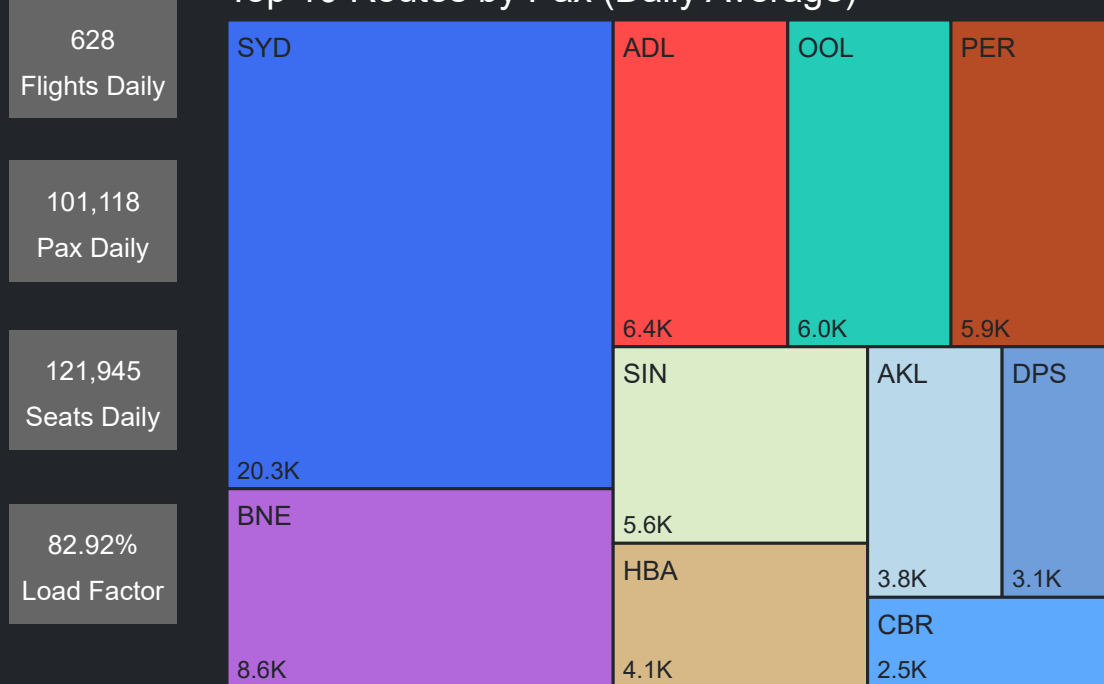

# Airport Operations Plan - All Terminals

## Rolling Hour Pax (Daily Average)

## Top 10 Routes by Pax (Daily Average)

628  
Flights Daily

101,118  
Pax Daily

121,945  
Seats Daily

82.92%  
Load Factor