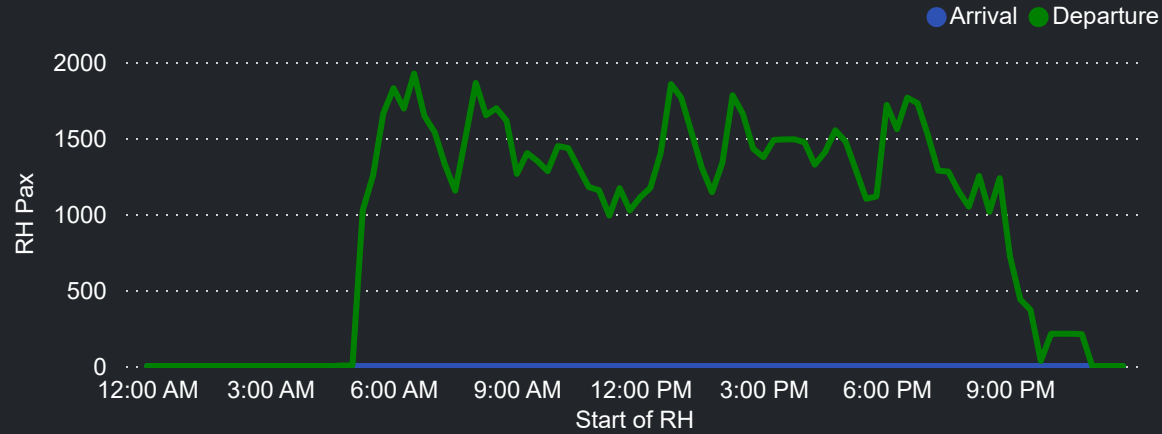

Airport Operations Plan - Terminal 3 & 4 Departures

Rolling Hour Pax (Daily Average)

Pax Heat Map

Month	Week	M	Tu	W	Th	F	Sa	Su	M	Tu	W	Th	F	Sa	Su	
Nov 2024	44					01	02	03						27,370	20,054	23,417
	45	04	05	06	07	08	09	10	21,431	18,403	21,873	23,123	25,726	18,725	25,093	
	46	11	12	13	14	15	16	17	24,639	21,213	22,417	24,195	27,096	19,434	24,443	
	47	18	19	20	21	22	23	24	24,661	20,905	21,427	23,769	26,754	19,670	25,838	
	48	25	26	27	28	29	30		26,082	22,689	22,053	23,846	25,867	18,777		
Dec 2024	48							01							24,622	
	49	02	03	04	05	06	07	08	24,022	21,156	21,730	23,070	24,898	18,633	24,531	
	50	09	10	11	12	13	14	15	24,550	21,874	20,858	22,363	26,276	21,128	24,895	
	51	16	17	18	19	20	21	22	22,799	23,006	24,187	25,676	27,762	22,460	25,683	
	52	23	24	25	26	27	28	29	25,963	27,039	22,058	26,712	26,722	22,134	25,552	
Jan 2025	53	30	31						24,391	24,589						
	1			01	02	03	04	05			25,957	25,069	25,794	20,819	25,972	
	2	06	07	08	09	10	11	12	26,433	22,765	21,644	21,534	23,684	19,001	23,300	
	3	13	14	15	16	17	18	19	22,886	22,797	22,946	24,181	26,579	20,917	26,467	
	4	20	21	22	23	24	25	26	25,776	21,928	22,074	24,818	22,954	17,109	23,489	
Feb 2025	5	27	28	29	30	31			25,869	17,956	17,230	18,846	21,624			
	5							01	02						15,130	20,972
	6	03	04	05	06	07	08	09	21,222	18,340	19,571	21,465	24,138	16,283	23,200	
	7	10	11	12	13	14	15	16	23,036	19,617	20,006	21,074	23,954	17,624	25,894	
	8	17	18	19	20	21	22	23	26,107	22,048	21,435	23,742	26,684	18,981	25,920	
Mar 2025	9	24	25	26	27	28			24,904	21,223	20,540	22,559	25,989			
	9							01	02						17,745	24,218
	10	03	04	05	06	07	08	09	23,754	19,703	20,837	24,869	27,201	19,086	22,057	
	11	10	11	12	13	14	15	16	22,437	20,252	21,108	22,369	25,303	17,664	25,433	
	12	17	18	19	20	21	22	23	24,291	19,761	19,628	21,753	24,653	17,492	24,058	
	13	24	25	26	27	28	29	30	25,975	22,719	23,335	24,546	27,327	18,372	24,350	
14	31							25,943