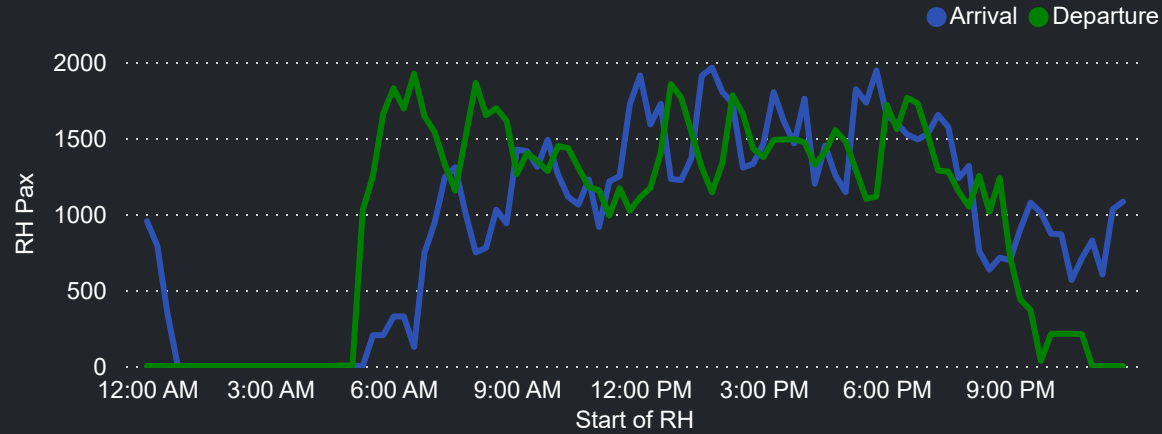

Pax Heat Map

Airport Operations Plan - Terminal 3 & 4

Rolling Hour Pax (Daily Average)