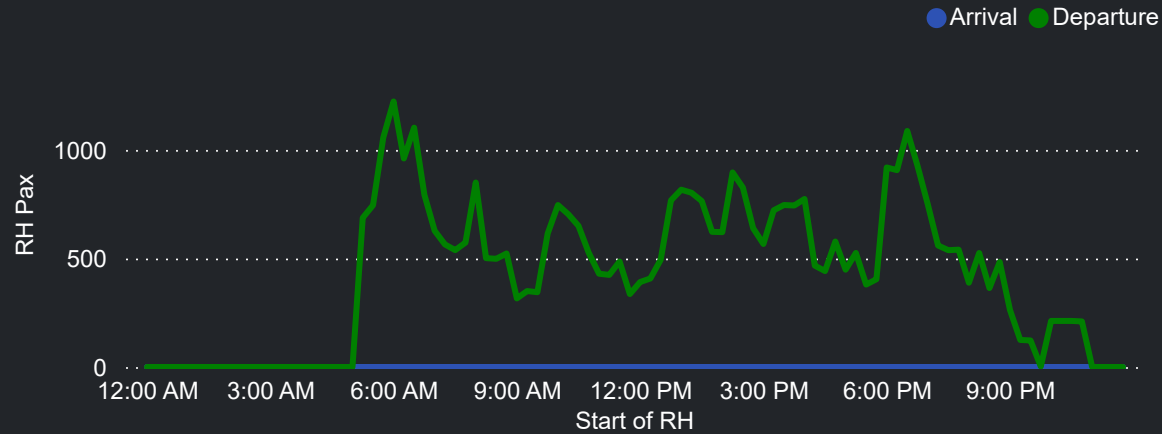

Airport Operations Plan - Terminal 4 Departures

Rolling Hour Pax (Daily Average)

Pax Heat Map

Month	Week	M	Tu	W	Th	F	Sa	Su	M	Tu	W	Th	F	Sa	Su	
Nov 2024	44					01	02	03						10,559	9,337	10,202
	45	04	05	06	07	08	09	10	9,386	8,442	8,775	8,851	10,104	9,115	10,128	
	46	11	12	13	14	15	16	17	10,008	9,088	9,270	9,241	10,526	9,486	9,890	
	47	18	19	20	21	22	23	24	9,599	8,765	9,130	8,945	10,288	9,432	10,459	
	48	25	26	27	28	29	30		10,280	9,444	9,275	9,143	9,931	8,960		
Dec 2024	48							01							10,040	
	49	02	03	04	05	06	07	08	9,662	8,958	9,222	8,862	9,783	9,119	10,089	
	50	09	10	11	12	13	14	15	9,893	9,685	9,586	8,773	11,636	11,604	11,582	
	51	16	17	18	19	20	21	22	11,347	11,553	12,157	11,648	12,514	11,581	11,839	
	52	23	24	25	26	27	28	29	12,215	11,947	11,320	11,653	12,025	11,634	11,881	
Jan 2025	53	30	31						11,485	11,137						
	1			01	02	03	04	05			12,590	12,122	12,236	11,394	12,119	
	2	06	07	08	09	10	11	12	12,570	11,868	11,656	10,665	11,578	10,927	11,372	
	3	13	14	15	16	17	18	19	11,522	12,275	12,391	12,209	12,787	12,001	12,389	
	4	20	21	22	23	24	25	26	12,279	11,513	11,918	11,918	11,062	10,056	12,002	
Feb 2025	5	27	28	29	30	31			12,012	8,585	8,439	8,977	10,214			
	5							01	02						8,558	10,441
	6	03	04	05	06	07	08	09	9,720	8,438	9,100	9,058	10,478	8,901	10,573	
	7	10	11	12	13	14	15	16	10,175	9,117	9,034	8,961	10,530	9,341	11,115	
	8	17	18	19	20	21	22	23	10,817	9,642	9,483	9,683	10,834	9,707	11,179	
Mar 2025	9	24	25	26	27	28			10,690	9,370	9,278	9,604	10,653			
	9							01	02						9,305	10,727
	10	03	04	05	06	07	08	09	10,264	8,678	9,217	9,743	11,072	9,517	10,332	
	11	10	11	12	13	14	15	16	9,727	8,744	9,345	9,159	10,419	9,082	10,714	
	12	17	18	19	20	21	22	23	10,245	8,523	8,695	9,230	10,669	9,352	10,670	
13	24	25	26	27	28	29	30	10,738	9,430	9,956	10,000	11,327	9,224	12,342		
14	31								12,076							

Top 10 Routes by Pax (Daily Average)

69 Flights Daily	SYD	HBA	BNE
10,339 Pax Daily		1.1K	0.8K
11,610 Seats Daily	2.7K	ADL	CNS
89.05% Load Factor	OOL	0.6K	0.5K
	1.4K	PER	MCY
		LST	0.5K
			NTL
			0.3K