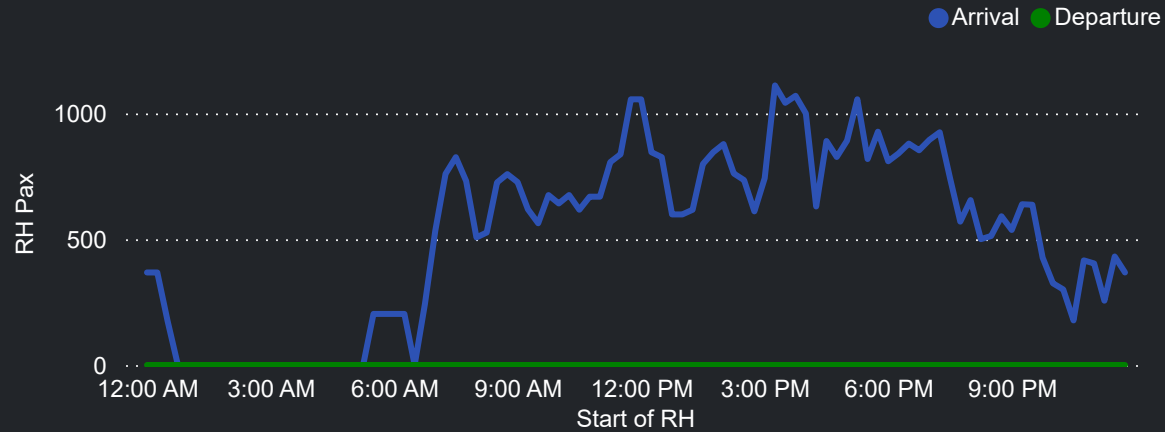

Airport Operations Plan - Terminal 3 Arrivals

Rolling Hour Pax (Daily Average)

Pax Heat Map

Month	Week	M	Tu	W	Th	F	Sa	Su	M	Tu	W	Th	F	Sa	Su	
Nov 2024	44					01	02	03						16,233	10,395	10,935
	45	04	05	06	07	08	09	10	11,804	13,258	13,852	14,760	16,461	11,001	14,127	
	46	11	12	13	14	15	16	17	14,913	12,450	12,705	15,148	16,393	10,833	14,180	
	47	18	19	20	21	22	23	24	14,734	13,301	13,828	15,900	17,100	11,444	14,124	
	48	25	26	27	28	29	30		14,425	12,581	13,142	15,986	16,740	11,403		
Dec 2024	48							01							13,832	
	49	02	03	04	05	06	07	08	14,277	12,566	12,839	15,033	16,203	10,771	12,576	
	50	09	10	11	12	13	14	15	13,940	12,379	11,760	13,952	14,697	10,470	11,569	
	51	16	17	18	19	20	21	22	11,044	10,790	11,810	13,496	13,774	10,902	10,623	
	52	23	24	25	26	27	28	29	11,356	13,734	10,688	12,638	12,276	10,291	10,394	
Jan 2025	53	30	31						12,841	13,566						
	1			01	02	03	04	05			13,003	13,157	13,613	10,693	13,012	
	2	06	07	08	09	10	11	12	14,208	11,076	10,499	12,203	13,502	11,150	13,160	
	3	13	14	15	16	17	18	19	12,577	11,624	11,463	13,029	14,781	10,647	12,138	
	4	20	21	22	23	24	25	26	12,050	10,437	10,854	13,114	13,090	9,370	11,216	
Feb 2025	5	27	28	29	30	31			11,996	9,538	8,876	9,925	11,518			
	5						01	02						6,383	10,030	
	6	03	04	05	06	07	08	09	10,342	9,189	9,753	12,699	14,339	8,613	12,191	
	7	10	11	12	13	14	15	16	13,018	11,388	12,178	14,891	16,225	9,982	12,529	
	8	17	18	19	20	21	22	23	12,756	10,758	10,631	14,038	15,841	10,105	12,945	
Mar 2025	9	24	25	26	27	28			13,592	11,520	11,606	13,365	15,737			
	9						01	02						8,833	12,404	
	10	03	04	05	06	07	08	09	12,648	10,242	9,926	14,278	15,516	9,482	10,779	
	11	10	11	12	13	14	15	16	14,301	12,803	12,368	14,119	15,578	9,934	12,909	
	12	17	18	19	20	21	22	23	13,681	12,452	13,527	14,693	15,776	8,742	10,704	
	13	24	25	26	27	28	29	30	10,661	10,124	11,094	13,796	13,583	7,486	7,702	
14	31							12,340