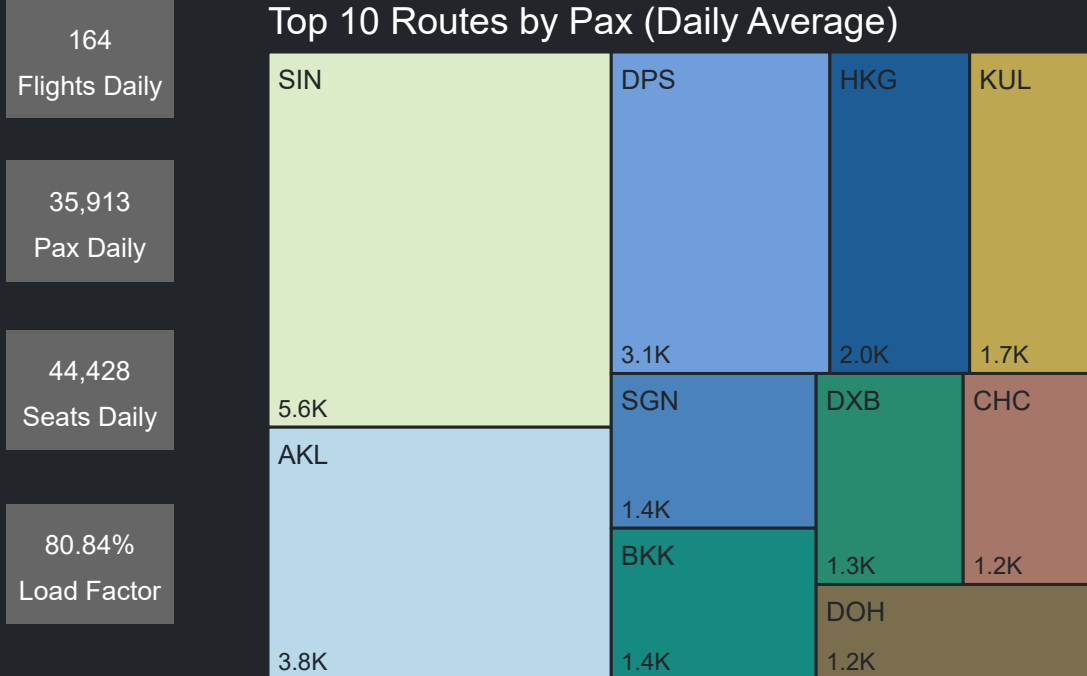

Top 10 Routes by Pax (Daily Average)