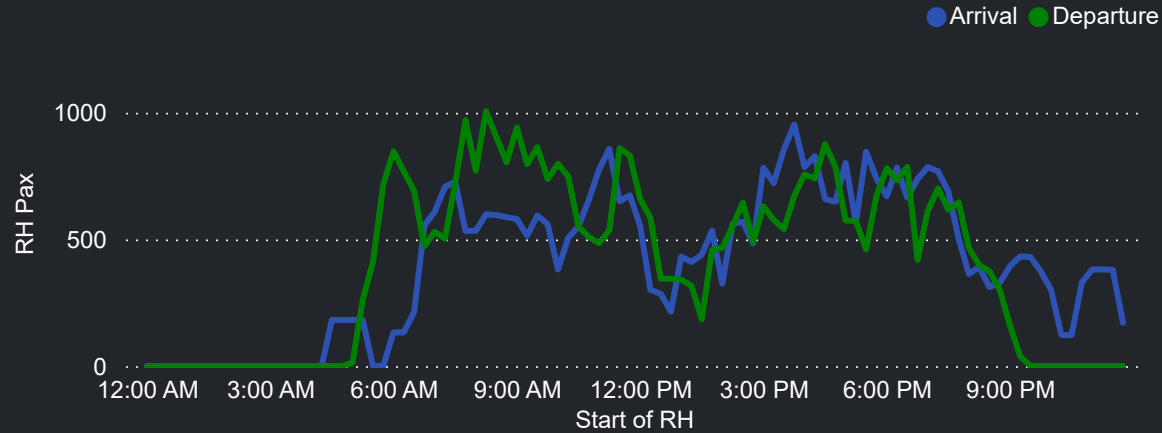

Pax Heat Map

Airport Operations Plan - Terminal 1

Rolling Hour Pax (Daily Average)