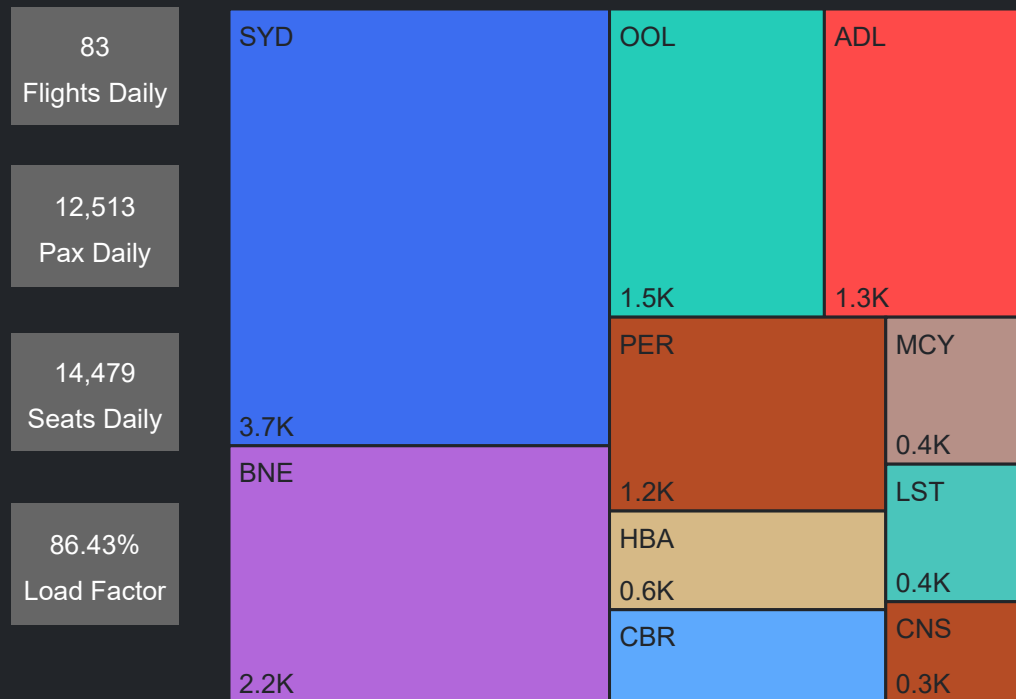

Top 10 Routes by Pax (Daily Average)