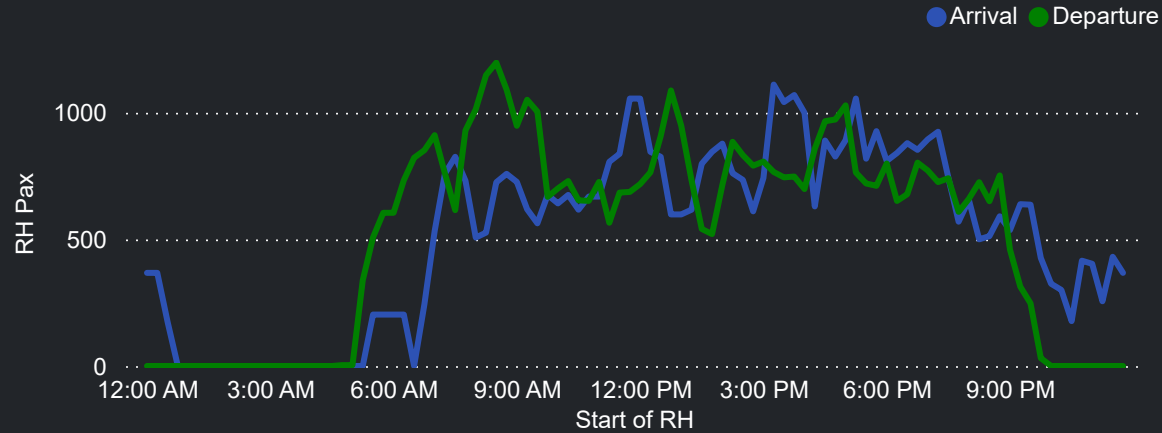

Pax Heat Map

Airport Operations Plan - Terminal 3

Rolling Hour Pax (Daily Average)