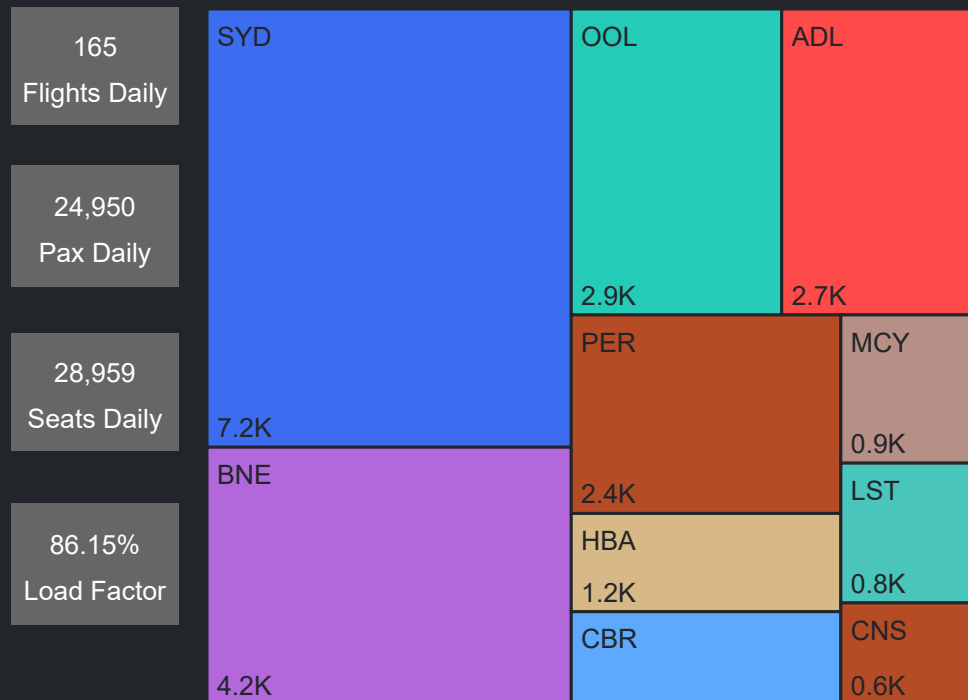

Top 10 Routes by Pax (Daily Average)

Month	Week	M	Tu	W	Th	F	Sa	Su	M	Tu	W	Th	F	Sa	Su	
Nov 2024	44					01	02	03						33,044	21,112	24,150
	45	04	05	06	07	08	09	10	23,849	23,219	26,950	29,032	32,083	20,611	29,092	
	46	11	12	13	14	15	16	17	29,544	24,575	25,852	30,102	32,963	20,781	28,733	
	47	18	19	20	21	22	23	24	29,796	25,441	26,125	30,724	33,566	21,682	29,503	
	48	25	26	27	28	29	30		30,227	25,826	25,920	30,689	32,676	21,220		
Dec 2024	48							01							28,414	
	49	02	03	04	05	06	07	08	28,637	24,764	25,347	29,241	31,318	20,285	27,018	
	50	09	10	11	12	13	14	15	28,597	24,568	23,032	27,542	29,337	19,994	24,882	
	51	16	17	18	19	20	21	22	22,496	22,243	23,840	27,524	29,022	21,781	24,467	
	52	23	24	25	26	27	28	29	25,104	28,826	21,426	27,697	26,973	20,791	24,065	
Jan 2025	53	30	31						25,747	27,018						
	1			01	02	03	04	05			26,370	26,104	27,171	20,118	26,865	
	2	06	07	08	09	10	11	12	28,071	21,973	20,487	23,072	25,608	19,224	25,088	
	3	13	14	15	16	17	18	19	23,941	22,146	22,018	25,001	28,573	19,563	26,216	
	4	20	21	22	23	24	25	26	25,547	20,852	21,010	26,014	24,982	16,423	22,703	
Feb 2025	5	27	28	29	30	31			25,853	18,909	17,667	19,794	22,928			
	5						01	02						12,955	20,561	
	6	03	04	05	06	07	08	09	21,844	19,091	20,224	25,106	27,999	15,995	24,818	
	7	10	11	12	13	14	15	16	25,879	21,888	23,150	27,004	29,649	18,265	27,308	
	8	17	18	19	20	21	22	23	28,046	23,164	22,583	28,097	31,691	19,379	27,686	
Mar 2025	9	24	25	26	27	28			27,806	23,373	22,868	26,320	31,073			
	9						01	02						17,273	25,895	
	10	03	04	05	06	07	08	09	26,138	21,267	21,546	29,404	31,645	19,051	22,504	
	11	10	11	12	13	14	15	16	27,011	24,311	24,131	27,329	30,462	18,516	27,628	
	12	17	18	19	20	21	22	23	27,727	23,690	24,460	27,216	29,760	16,882	24,092	
	13	24	25	26	27	28	29	30	25,898	23,413	24,473	28,342	29,583	16,634	19,710	
14	31							26,207