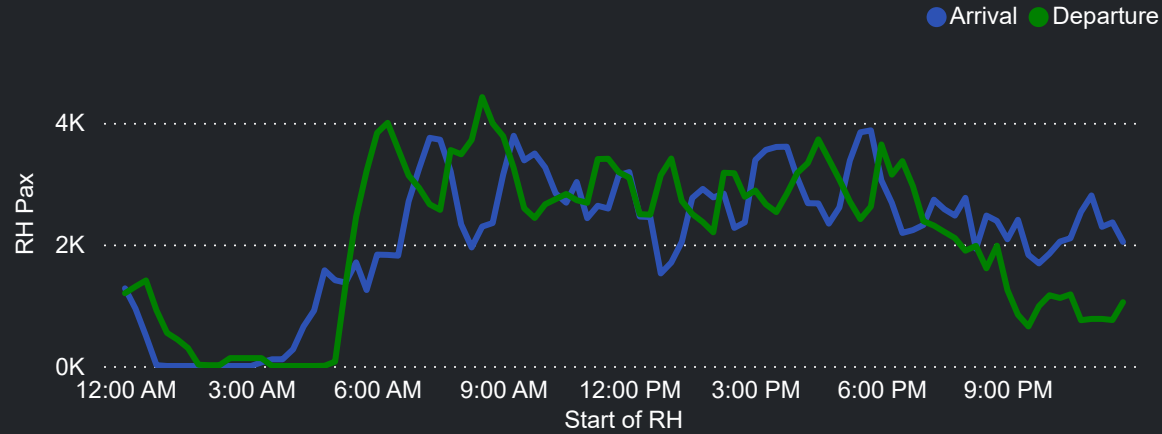

# Airport Operations Plan - All Terminals

## Rolling Hour Pax (Daily Average)

## Top 10 Routes by Pax (Daily Average)

628  
Flights Daily

101,118  
Pax Daily

121,945  
Seats Daily

82.92%  
Load Factor