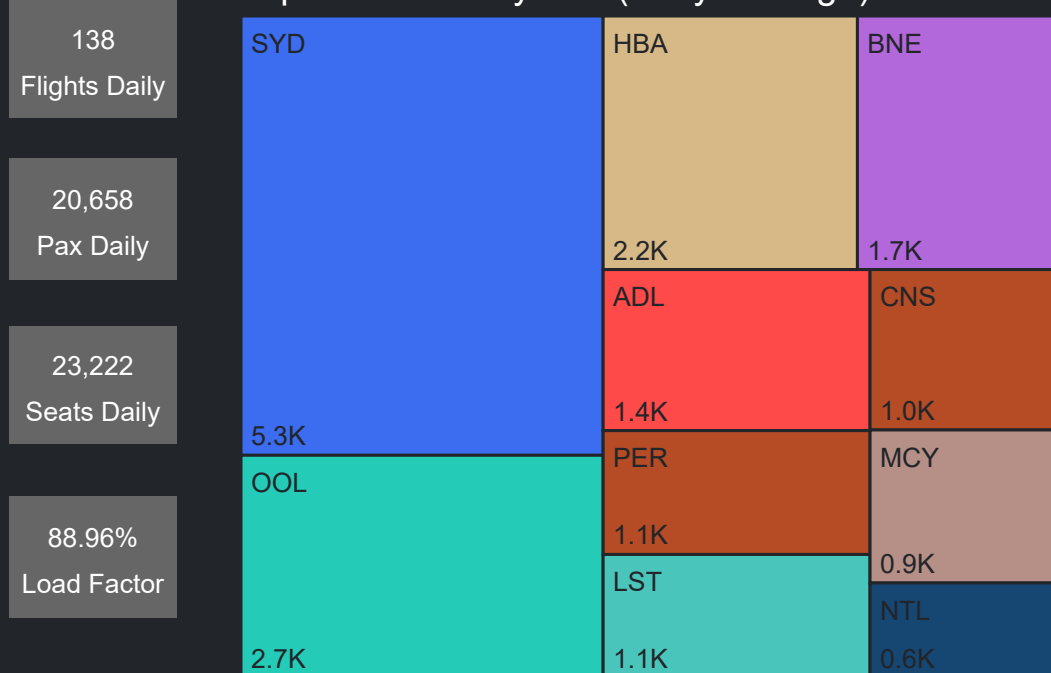

Top 10 Routes by Pax (Daily Average)