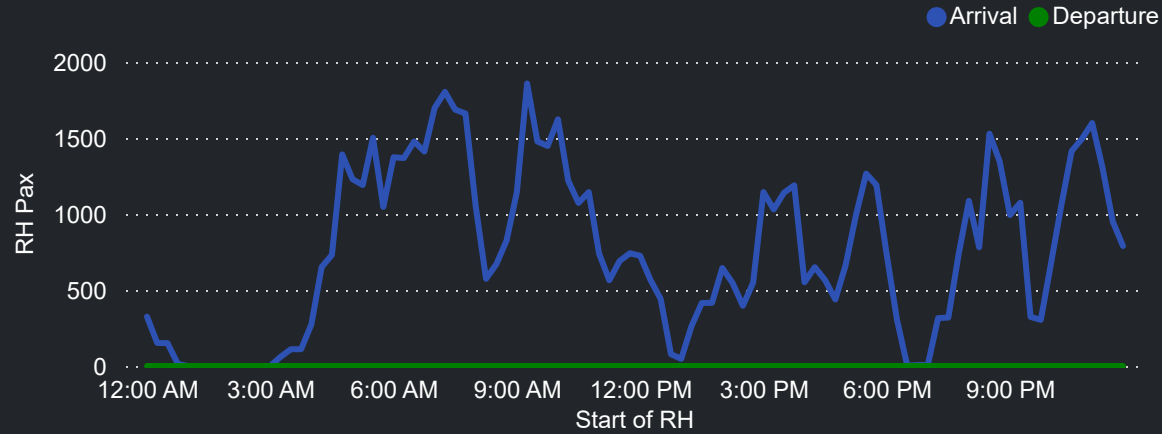

Airport Operations Plan - Terminal 2 Arrivals

Rolling Hour Pax (Daily Average)

Pax Heat Map

Month	Week	M	Tu	W	Th	F	Sa	Su	M	Tu	W	Th	F	Sa	Su	
Nov 2024	44					01	02	03						16,842	16,784	15,813
	45	04	05	06	07	08	09	10	15,262	15,029	15,896	14,039	16,995	17,586	16,844	
	46	11	12	13	14	15	16	17	15,645	13,906	15,716	14,849	16,928	17,038	16,669	
	47	18	19	20	21	22	23	24	15,657	14,720	15,332	14,721	16,481	16,840	16,893	
	48	25	26	27	28	29	30		14,145	13,763	15,458	14,499	17,554	16,905		
Dec 2024	48							01							17,041	
	49	02	03	04	05	06	07	08	15,330	13,897	16,200	15,544	17,376	17,879	18,774	
	50	09	10	11	12	13	14	15	16,551	15,111	16,602	15,921	18,640	19,259	19,246	
	51	16	17	18	19	20	21	22	17,305	16,474	17,923	19,171	20,100	20,033	18,927	
	52	23	24	25	26	27	28	29	15,181	14,858	16,718	17,645	18,447	19,754	19,602	
	53	30	31						18,733	17,596						
Jan 2025	1			01	02	03	04	05			20,265	20,751	21,748	22,481	22,477	
	2	06	07	08	09	10	11	12	21,693	20,862	21,915	22,811	22,621	23,355	23,063	
	3	13	14	15	16	17	18	19	21,935	21,377	22,162	22,939	22,796	23,454	23,112	
	4	20	21	22	23	24	25	26	21,929	21,914	22,559	22,799	22,321	23,256	22,859	
	5	27	28	29	30	31			21,399	21,028	20,976	21,538	21,104			
Feb 2025	5						01	02						21,771	21,858	
	6	03	04	05	06	07	08	09	19,811	19,039	20,195	20,508	20,490	21,392	20,802	
	7	10	11	12	13	14	15	16	20,550	19,267	20,798	20,643	20,790	21,241	20,951	
	8	17	18	19	20	21	22	23	19,488	18,154	19,293	19,072	19,949	20,416	20,004	
	9	24	25	26	27	28			19,476	17,505	18,601	18,371	18,842			
Mar 2025	9						01	02						19,101	19,301	
	10	03	04	05	06	07	08	09	17,684	15,403	16,331	15,912	16,746	18,448	18,044	
	11	10	11	12	13	14	15	16	17,760	15,315	15,907	15,465	16,893	18,509	17,701	
	12	17	18	19	20	21	22	23	16,048	14,216	15,108	14,611	15,977	17,628	16,605	
	13	24	25	26	27	28	29	30	14,228	13,180	15,279	15,032	16,999	15,273	14,602	
	14	31							16,309