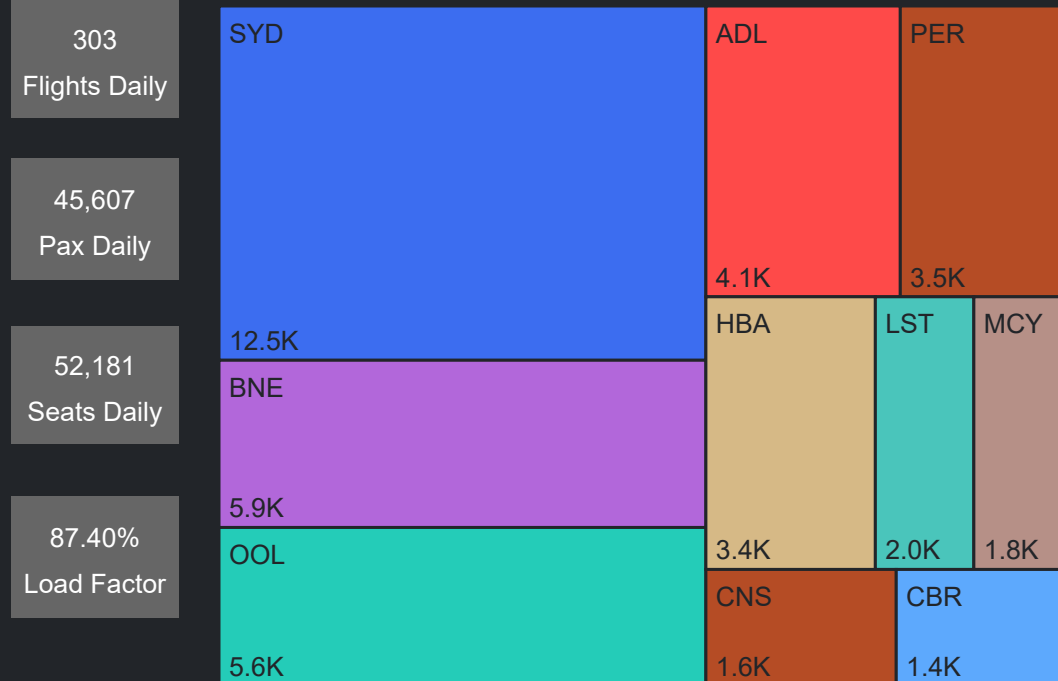

Top 10 Routes by Pax (Daily Average)

Month	Week	M	Tu	W	Th	F	Sa	Su	M	Tu	W	Th	F	Sa	Su	
Nov 2024	44					01	02	03						53,026	39,023	43,776
	45	04	05	06	07	08	09	10	42,438	41,302	44,975	47,008	52,513	39,155	49,437	
	46	11	12	13	14	15	16	17	49,042	43,440	44,104	48,353	53,732	39,578	48,685	
	47	18	19	20	21	22	23	24	49,215	44,279	44,876	49,044	54,533	40,929	50,229	
	48	25	26	27	28	29	30		50,330	45,089	44,616	48,991	52,944	39,647		
Dec 2024	48							01							48,582	
	49	02	03	04	05	06	07	08	47,518	43,352	43,678	46,976	51,048	38,845	46,965	
	50	09	10	11	12	13	14	15	48,315	44,271	41,764	44,722	52,100	42,898	47,595	
	51	16	17	18	19	20	21	22	44,523	45,136	47,612	50,452	53,930	45,123	47,040	
	52	23	24	25	26	27	28	29	48,585	52,411	43,884	50,238	50,269	43,501	47,035	
Jan 2025	53	30	31						48,406	48,747						
	1			01	02	03	04	05			51,377	50,206	51,912	43,167	51,608	
	2	06	07	08	09	10	11	12	53,401	46,418	44,715	45,515	49,786	42,464	48,800	
	3	13	14	15	16	17	18	19	47,450	47,043	47,081	50,038	54,546	43,899	50,651	
	4	20	21	22	23	24	25	26	49,088	44,246	45,257	50,281	48,457	37,812	47,530	
Feb 2025	5	27	28	29	30	31			49,531	37,114	34,640	37,286	43,061			
	5						01	02						30,017	40,745	
	6	03	04	05	06	07	08	09	40,546	36,233	38,120	43,041	49,240	34,406	45,584	
	7	10	11	12	13	14	15	16	46,029	41,080	41,857	45,226	51,385	37,559	48,587	
	8	17	18	19	20	21	22	23	48,860	42,444	41,541	46,987	53,762	38,938	49,197	
Mar 2025	9	24	25	26	27	28			48,579	42,231	41,120	45,070	52,490			
	9						01	02						35,847	46,673	
	10	03	04	05	06	07	08	09	46,256	38,848	39,589	48,004	53,383	38,083	42,834	
	11	10	11	12	13	14	15	16	46,809	43,022	43,051	45,537	51,587	36,866	48,460	
	12	17	18	19	20	21	22	23	47,705	41,948	42,614	45,560	51,179	35,415	44,488	
	13	24	25	26	27	28	29	30	46,041	41,957	43,781	47,486	51,637	34,096	42,841	
14	31							50,050