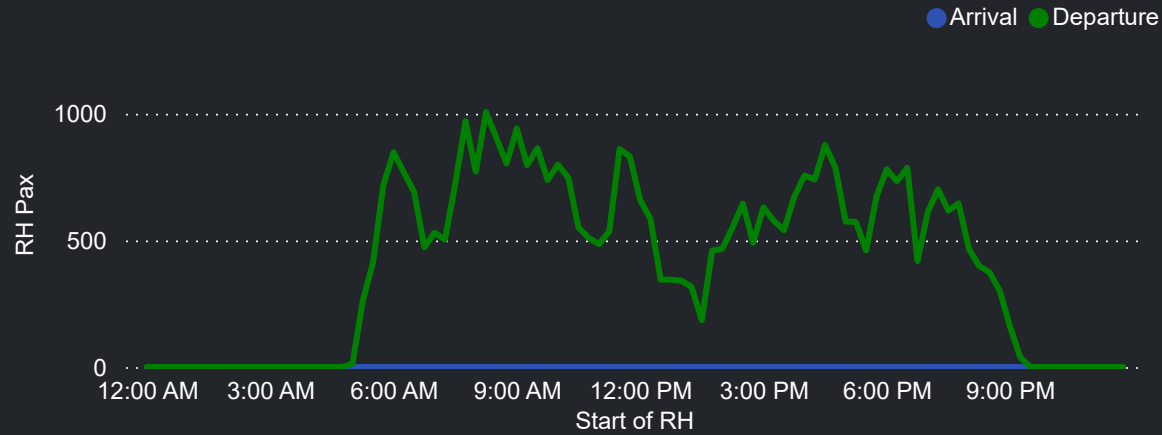

Pax Heat Map

Airport Operations Plan - Terminal 1 Departures

Rolling Hour Pax (Daily Average)