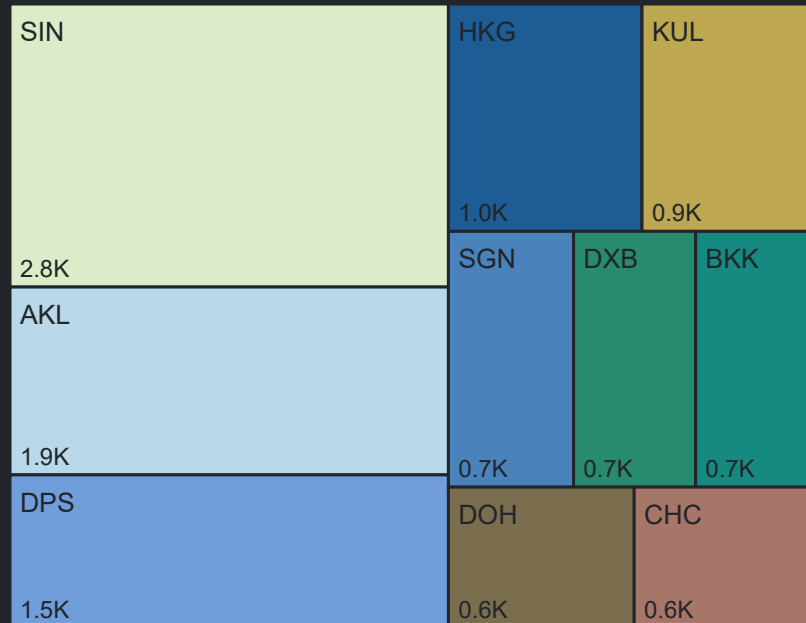

Top 10 Routes by Pax (Daily Average)

82
Flights Daily

18,325
Pax Daily

22,231
Seats Daily

82.43%
Load Factor