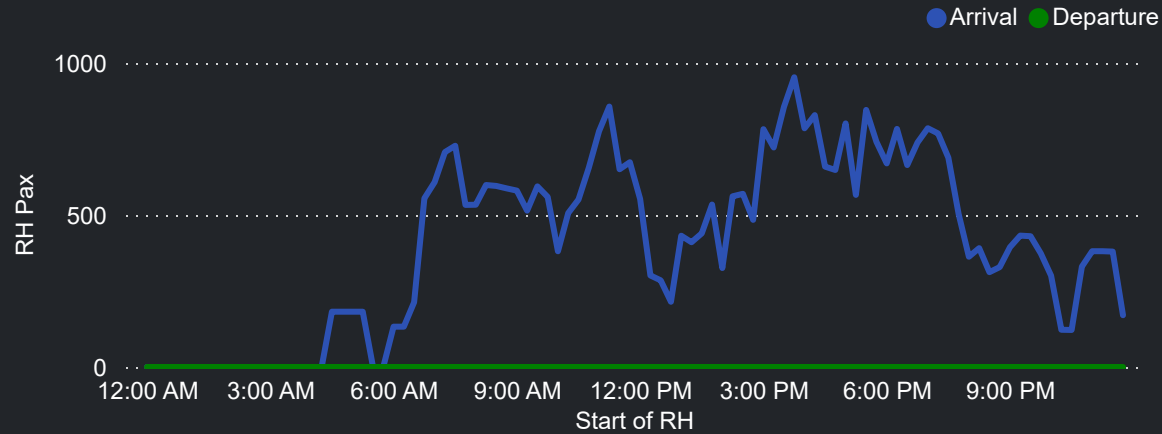

Pax Heat Map

Airport Operations Plan - Terminal 1 Arrivals

Rolling Hour Pax (Daily Average)