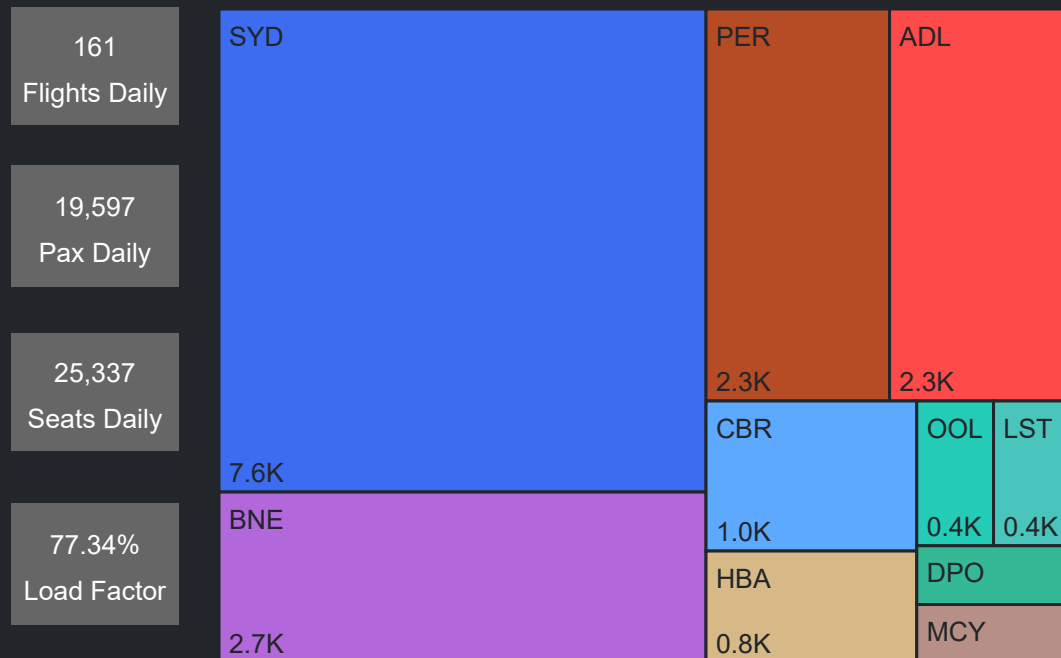

Top 10 Routes by Pax (Daily Average)

Month	Week	M	Tu	W	Th	F	Sa	Su	M	Tu	W	Th	F	Sa	Su	
Nov 2024	44					01	02	03						26,117	14,642	19,140
	45	04	05	06	07	08	09	10	18,864	17,235	25,178	25,667	25,636	14,147	21,315	
	46	11	12	13	14	15	16	17	22,838	21,122	25,563	26,637	26,097	15,392	20,998	
	47	18	19	20	21	22	23	24	23,400	22,066	25,645	28,762	27,374	16,089	22,756	
	48	25	26	27	28	29	30		24,667	23,036	26,250	28,354	26,227	15,653		
Dec 2024	48							01							21,719	
	49	02	03	04	05	06	07	08	22,732	21,264	24,468	26,725	26,117	15,142	21,408	
	50	09	10	11	12	13	14	15	24,728	23,225	24,840	26,945	24,399	14,790	17,808	
	51	16	17	18	19	20	21	22	16,922	16,659	17,907	18,556	20,412	15,729	15,214	
	52	23	24	25	26	27	28	29	15,630	15,565	14,227	17,176	17,606	13,942	14,877	
Jan 2025	53	30	31						15,900	15,238						
	1			01	02	03	04	05			15,889	17,395	17,238	12,861	17,097	
	2	06	07	08	09	10	11	12	17,855	13,691	14,440	15,621	16,887	12,956	15,782	
	3	13	14	15	16	17	18	19	17,387	15,745	17,020	19,325	19,034	13,304	17,495	
	4	20	21	22	23	24	25	26	18,567	15,741	16,507	19,126	14,975	11,711	16,812	
Feb 2025	5	27	28	29	30	31			17,739	16,721	17,530	18,584	17,709			
	5						01	02						10,431	16,065	
	6	03	04	05	06	07	08	09	18,525	17,093	20,010	21,561	21,460	11,329	17,461	
	7	10	11	12	13	14	15	16	20,874	19,667	22,505	23,533	22,153	13,787	18,556	
	8	17	18	19	20	21	22	23	22,543	21,513	22,828	25,109	23,970	14,476	19,959	
Mar 2025	9	24	25	26	27	28			21,972	20,351	21,309	24,284	22,247			
	9						01	02						12,331	17,369	
	10	03	04	05	06	07	08	09	20,688	19,615	22,122	24,669	23,636	12,646	17,218	
	11	10	11	12	13	14	15	16	18,906	20,902	22,223	24,938	22,825	12,661	18,448	
	12	17	18	19	20	21	22	23	22,451	21,167	23,951	25,900	23,795	13,108	17,931	
	13	24	25	26	27	28	29	30	21,035	19,578	23,487	25,467	22,038	11,517	14,876	
	14	31							22,546