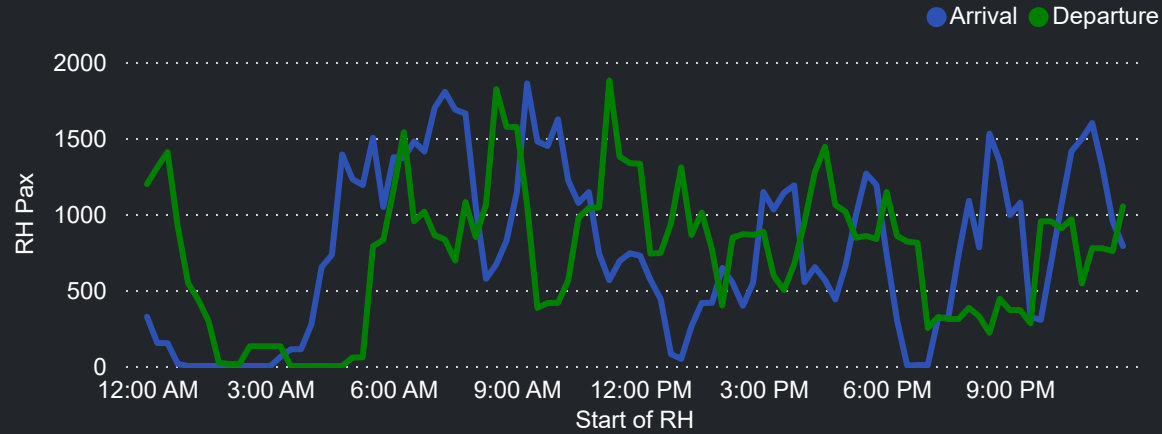

Pax Heat Map

Airport Operations Plan - Terminal 2

Rolling Hour Pax (Daily Average)