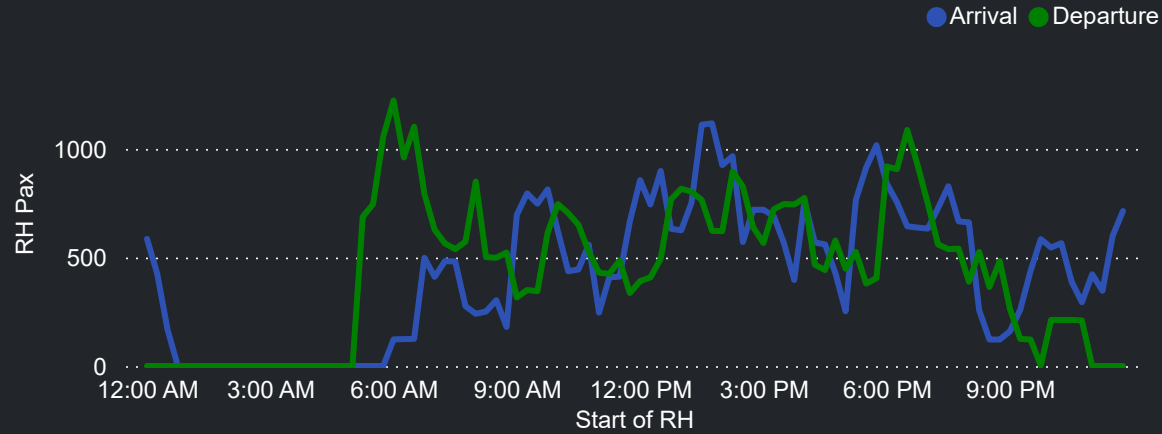

Pax Heat Map

Airport Operations Plan - Terminal 4

Rolling Hour Pax (Daily Average)