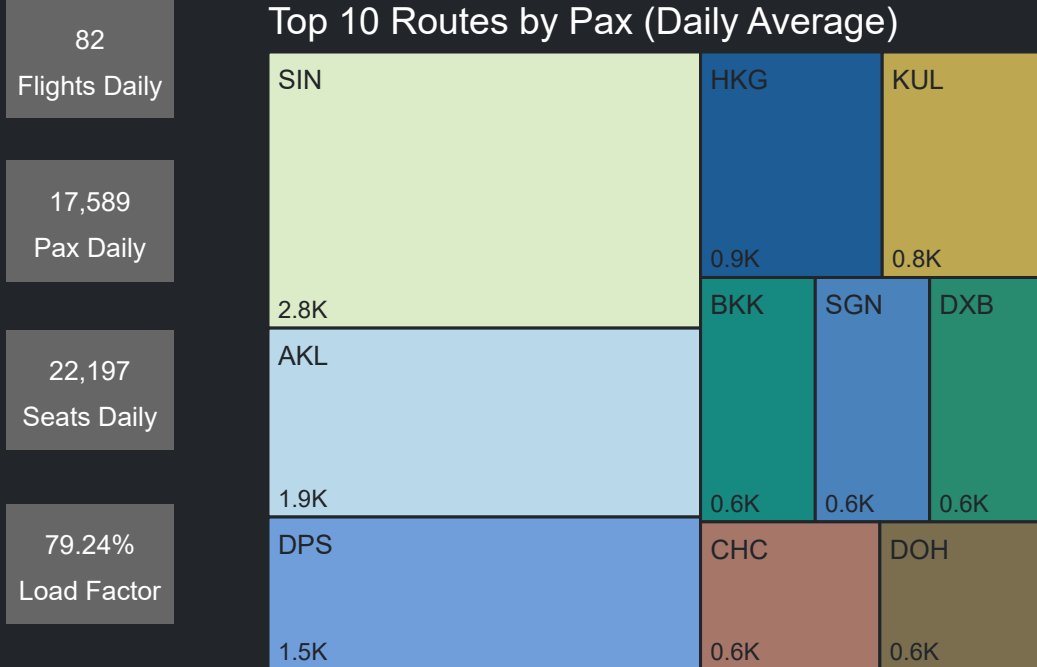

## Top 10 Routes by Pax (Daily Average)

82  
Flights Daily

18,325  
Pax Daily

22,231  
Seats Daily

82.43%  
Load Factor

Top 10 Routes by Pax (Daily Average)

82  
Flights Daily

17,589  
Pax Daily

22,197  
Seats Daily

79.24%  
Load Factor