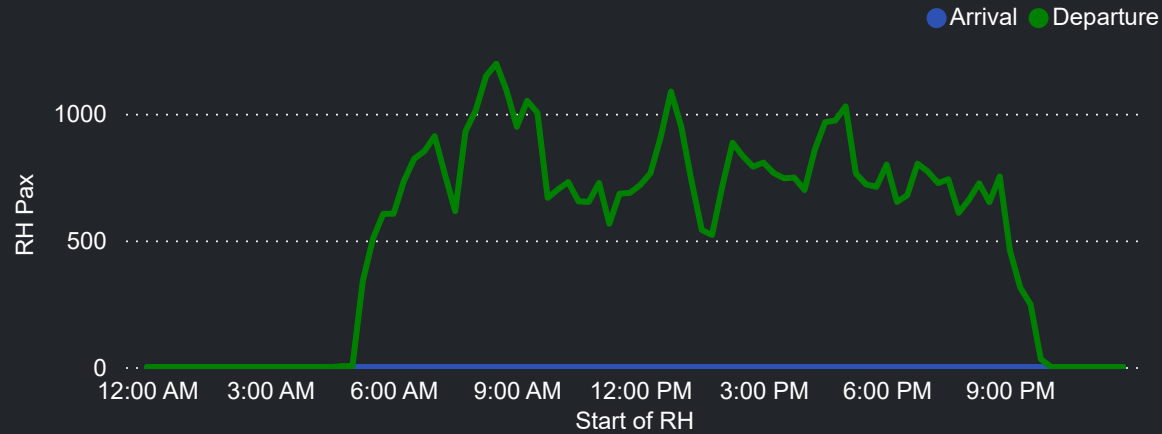

Top 10 Routes by Pax (Daily Average)

83  
Flights Daily

12,436  
Pax Daily

14,480  
Seats Daily

85.88%  
Load Factor

# Airport Operations Plan - Terminal 3 Departures

Rolling Hour Pax (Daily Average)

Pax Heat Map

Month	Week	M	Tu	W	Th	F	Sa	Su	M	Tu	W	Th	F	Sa	Su	
Nov 2024	44					01	02	03						16,811	10,717	13,215
	45	04	05	06	07	08	09	10	12,045	9,961	13,098	14,272	15,622	9,610	14,965	
	46	11	12	13	14	15	16	17	14,631	12,125	13,147	14,954	16,570	9,948	14,553	
	47	18	19	20	21	22	23	24	15,062	12,140	12,297	14,824	16,466	10,238	15,379	
	48	25	26	27	28	29	30		15,802	13,245	12,778	14,703	15,936	9,817		
Dec 2024	48							01							14,582	
	49	02	03	04	05	06	07	08	14,360	12,198	12,508	14,208	15,115	9,514	14,442	
	50	09	10	11	12	13	14	15	14,657	12,189	11,272	13,590	14,640	9,524	13,313	
	51	16	17	18	19	20	21	22	11,452	11,453	12,030	14,028	15,248	10,879	13,844	
	52	23	24	25	26	27	28	29	13,748	15,092	10,738	15,059	14,697	10,500	13,671	
Jan 2025	53	30	31						12,906	13,452						
	1			01	02	03	04	05			13,367	12,947	13,558	9,425	13,853	
	2	06	07	08	09	10	11	12	13,863	10,897	9,988	10,869	12,106	8,074	11,928	
	3	13	14	15	16	17	18	19	11,364	10,522	10,555	11,972	13,792	8,916	14,078	
	4	20	21	22	23	24	25	26	13,497	10,415	10,156	12,900	11,892	7,053	11,487	
Feb 2025	5	27	28	29	30	31			13,857	9,371	8,791	9,869	11,410			
	5						01	02						6,572	10,531	
	6	03	04	05	06	07	08	09	11,502	9,902	10,471	12,407	13,660	7,382	12,627	
	7	10	11	12	13	14	15	16	12,861	10,500	10,972	12,113	13,424	8,283	14,779	
	8	17	18	19	20	21	22	23	15,290	12,406	11,952	14,059	15,850	9,274	14,741	
Mar 2025	9	24	25	26	27	28			14,214	11,853	11,262	12,955	15,336			
	9						01	02						8,440	13,491	
	10	03	04	05	06	07	08	09	13,490	11,025	11,620	15,126	16,129	9,569	11,725	
	11	10	11	12	13	14	15	16	12,710	11,508	11,763	13,210	14,884	8,582	14,719	
	12	17	18	19	20	21	22	23	14,046	11,238	10,933	12,523	13,984	8,140	13,388	
	13	24	25	26	27	28	29	30	15,237	13,289	13,379	14,546	16,000	9,148	12,008	
	14	31							13,867							