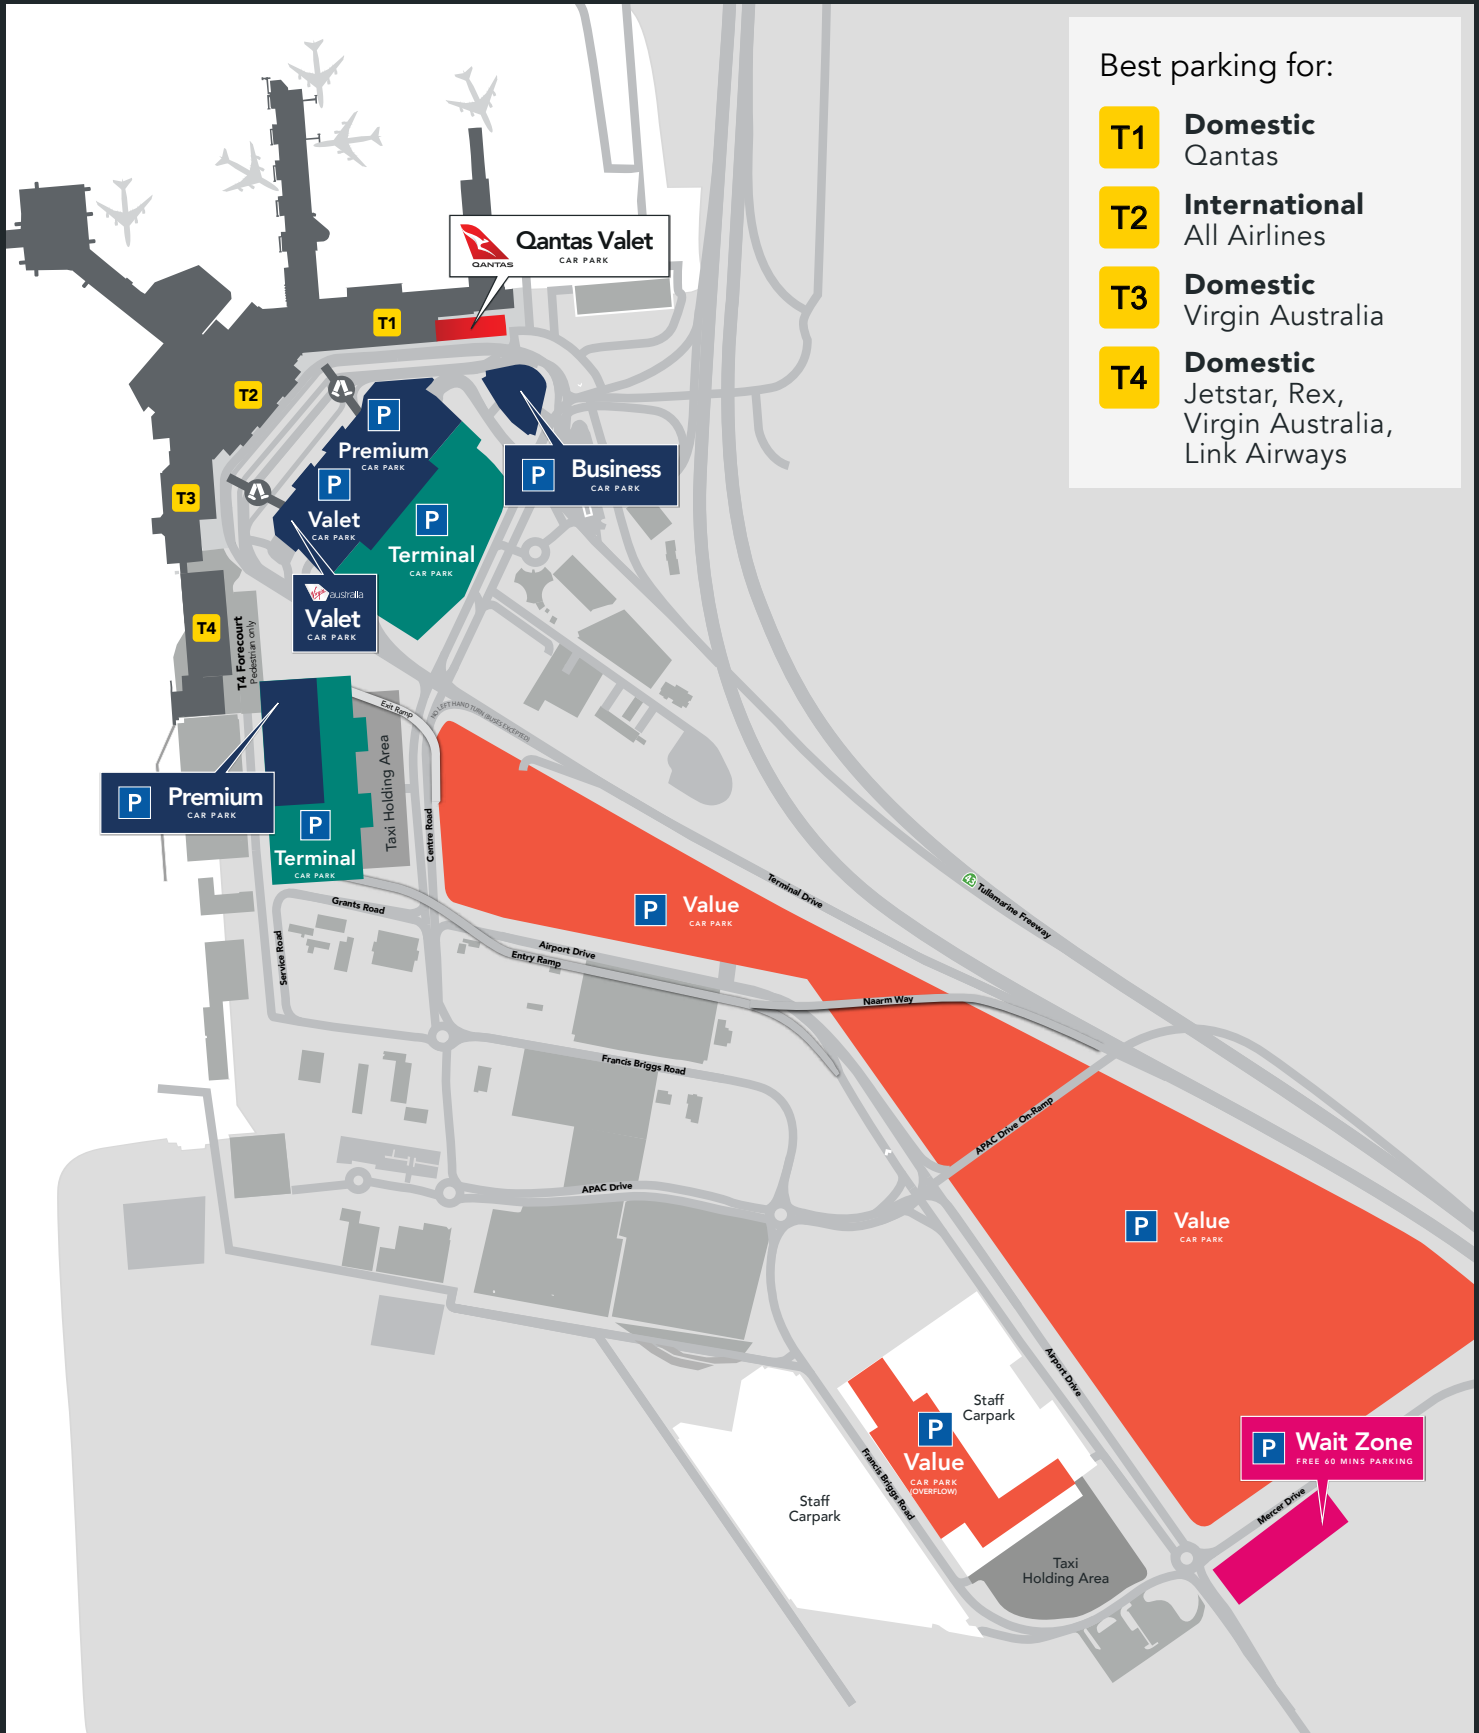

All Car Parks

All terminals

Best parking for:

- T1 Domestic**
Qantas
- T2 International**
All Airlines
- T3 Domestic**
Virgin Australia
- T4 Domestic**
Jetstar, Rex,
Virgin Australia,
Link Airways