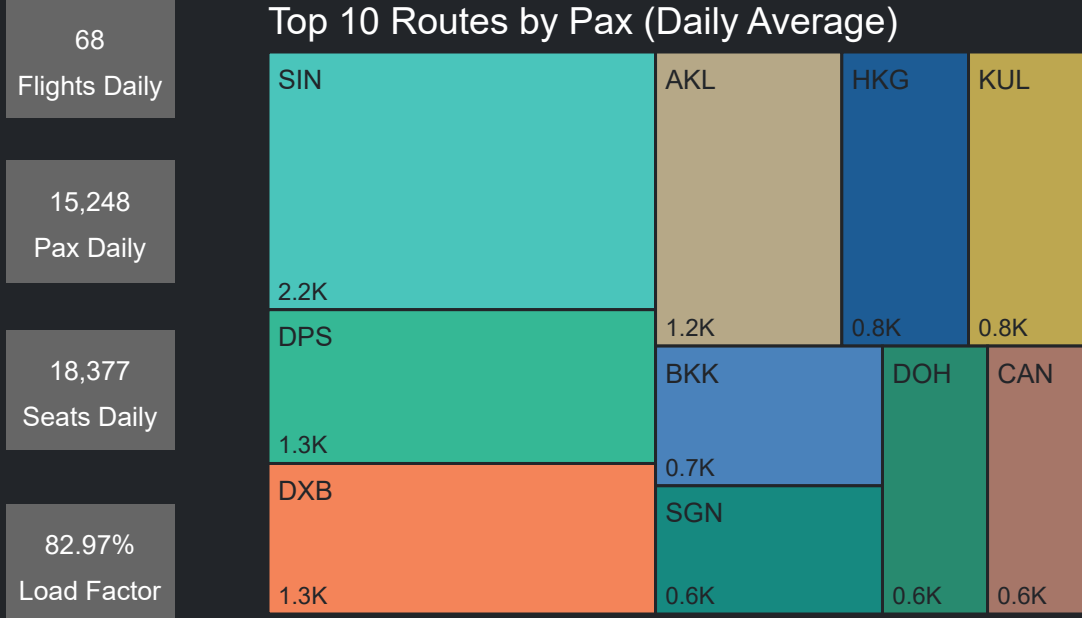

Top 10 Routes by Pax (Daily Average)

95  
Flights Daily

9,960  
Pax Daily

14,384  
Seats Daily

69.24%  
Load Factor

Top 10 Routes by Pax (Daily Average)

135  
Flights Daily

28,736  
Pax Daily

36,757  
Seats Daily

78.18%  
Load Factor

# Airport Operations Plan July 2023 - Terminal 2

Rolling Hour Pax (Daily Average)

Pax Heat Map

Month	Week	M	Tu	W	Th	F	Sa	Su	M	Tu	W	Th	F	Sa	Su	
Jul 2023	27						01	02							14,832	14,901
	28	03	04	05	06	07	08	09	13,786	13,569	14,580	15,340	16,167	15,460	15,716	
	29	10	11	12	13	14	15	16	14,931	14,906	15,060	15,977	16,707	16,068	16,280	
	30	17	18	19	20	21	22	23	15,132	14,989	15,041	15,165	16,565	15,259	16,120	
	31	24	25	26	27	28	29	30	14,193	14,641	15,010	15,033	16,055	15,394	15,963	
Aug 2023	32	31							13,836							
	32		01	02	03	04	05	06		14,523	13,893	14,723	15,684	15,093	15,603	
	33	07	08	09	10	11	12	13	12,873	14,381	13,849	14,565	15,361	14,428	15,445	
	34	14	15	16	17	18	19	20	12,394	13,208	12,880	14,063	15,009	14,890	14,997	
	35	21	22	23	24	25	26	27	12,244	13,086	12,890	13,745	14,743	14,316	14,496	
Sep 2023	36	28	29	30	31				11,880	12,763	12,436	14,170				
	36					01	02	03						15,143	15,179	14,577
	37	04	05	06	07	08	09	10	12,065	13,190	12,655	14,193	14,629	15,115	14,868	
	38	11	12	13	14	15	16	17	12,877	13,652	13,210	14,525	14,893	15,503	15,748	
	39	18	19	20	21	22	23	24	12,941	13,983	13,686	14,824	15,544	15,320	15,933	
Oct 2023	40	25	26	27	28	29	30		13,957	15,111	14,367	15,357	16,445	16,388		
	40							01								16,134
	41	02	03	04	05	06	07	08	14,761	15,309	15,043	15,425	17,251	16,473	16,283	
	42	09	10	11	12	13	14	15	14,966	15,012	14,663	15,020	16,477	15,045	16,440	
	43	16	17	18	19	20	21	22	14,552	14,726	14,460	14,834	16,274	15,423	16,294	
44	23	24	25	26	27	28		14,452	14,717	14,410	15,109	15,786	14,849			

Top 10 Routes by Pax (Daily Average)

68  
Flights Daily

15,248  
Pax Daily

18,377  
Seats Daily

82.97%  
Load Factor