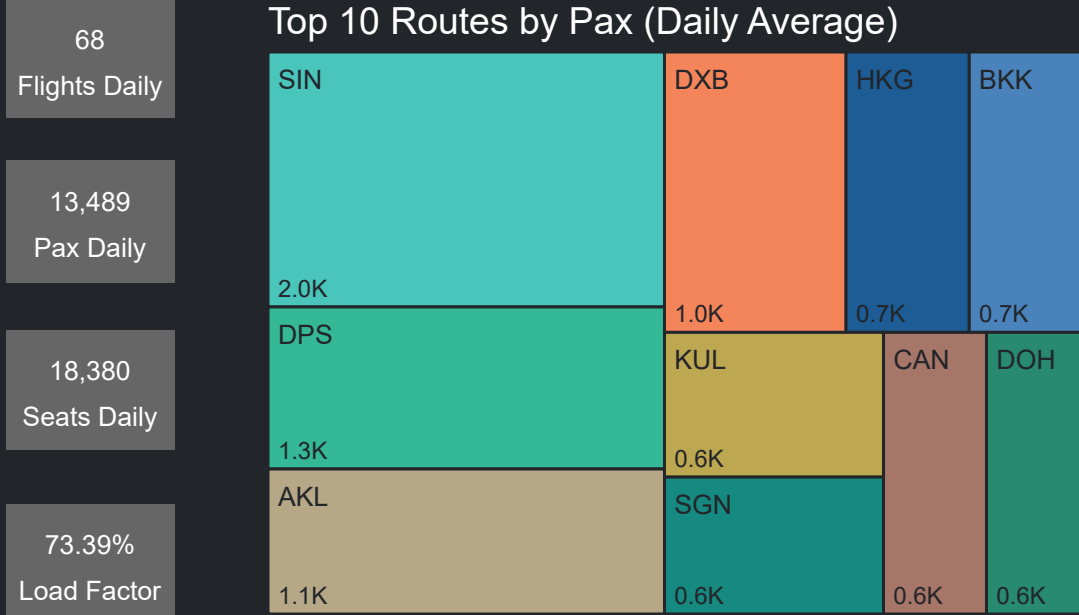

Top 10 Routes by Pax (Daily Average)

135  
Flights Daily

28,736  
Pax Daily

36,757  
Seats Daily

78.18%  
Load Factor

Top 10 Routes by Pax (Daily Average)

68  
Flights Daily

15,248  
Pax Daily

18,377  
Seats Daily

82.97%  
Load Factor

# Airport Operations Plan July 2023 - Terminal 2 Departures

Rolling Hour Pax (Daily Average)

Pax Heat Map

Month	Week	M	Tu	W	Th	F	Sa	Su	M	Tu	W	Th	F	Sa	Su	
Jul 2023	27						01	02							15,285	16,422
	28	03	04	05	06	07	08	09	13,809	14,139	14,220	13,916	15,376	13,750	14,949	
	29	10	11	12	13	14	15	16	12,912	13,637	13,419	13,349	14,358	13,643	14,241	
	30	17	18	19	20	21	22	23	12,467	12,306	13,193	12,533	14,309	12,918	13,489	
	31	24	25	26	27	28	29	30	11,100	11,550	12,496	12,244	13,986	12,926	13,433	
	32	31							11,770							
Aug 2023	32		01	02	03	04	05	06		12,591	13,187	13,339	15,101	13,723	14,487	
	33	07	08	09	10	11	12	13	12,458	12,259	13,128	13,342	15,151	13,982	15,121	
	34	14	15	16	17	18	19	20	13,335	13,737	13,995	13,796	15,914	14,466	15,185	
	35	21	22	23	24	25	26	27	12,864	13,089	13,341	13,688	15,510	14,363	14,710	
	36	28	29	30	31				12,873	13,393	13,646	14,151				
	Sep 2023	36					01	02	03						16,463	15,221
37		04	05	06	07	08	09	10	13,659	13,664	13,742	14,312	16,448	14,890	15,122	
38		11	12	13	14	15	16	17	13,738	13,885	14,348	15,127	16,739	15,548	16,193	
39		18	19	20	21	22	23	24	13,967	14,250	14,612	15,459	16,677	14,966	15,482	
40		25	26	27	28	29	30	13,661	13,639	14,045	14,394	14,762	13,862			
Oct 2023		40							01							
	41	02	03	04	05	06	07	08	12,685	12,171	12,278	12,429	14,088	13,894	14,278	
	42	09	10	11	12	13	14	15	12,605	12,108	12,539	12,603	14,472	13,000	14,143	
	43	16	17	18	19	20	21	22	12,646	11,927	12,624	13,107	14,072	13,157	13,310	
	44	23	24	25	26	27	28	12,179	12,260	12,508	12,986	14,137	12,648			

Top 10 Routes by Pax (Daily Average)