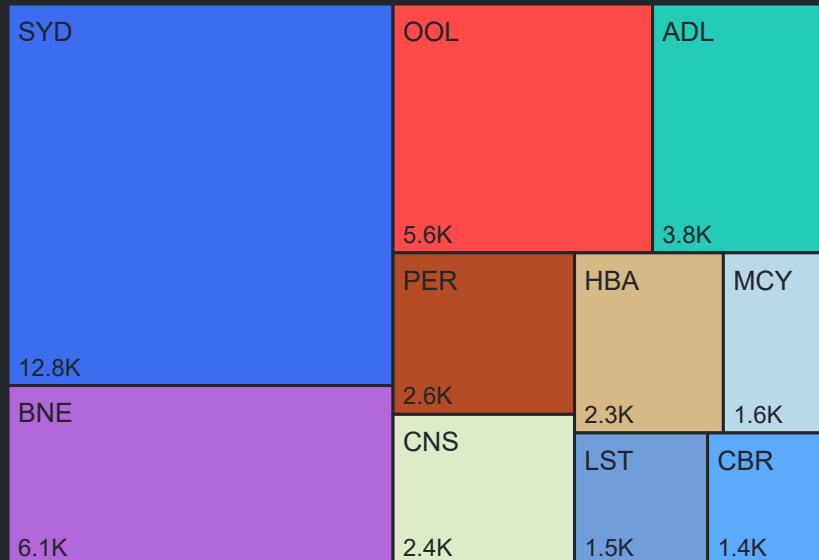

Top 10 Routes by Pax (Daily Average)

77  
Flights Daily

10,617  
Pax Daily

12,988  
Seats Daily

81.75%  
Load Factor

# Airport Operations Plan July 2023 - Terminal 3 & 4

Rolling Hour Pax (Daily Average)

Pax Heat Map

Month	Week	M	Tu	W	Th	F	Sa	Su	M	Tu	W	Th	F	Sa	Su
Jul 2023	27						01	02						40,071	45,477
	28	03	04	05	06	07	08	09	48,357	42,668	43,376	45,927	49,982	39,753	47,194
	29	10	11	12	13	14	15	16	46,569	41,373	39,929	45,292	48,875	39,496	47,099
	30	17	18	19	20	21	22	23	49,232	43,229	42,789	44,333	49,236	37,319	46,352
	31	24	25	26	27	28	29	30	44,008	37,684	39,648	44,192	48,495	34,615	46,490
	32	31							46,151						
Aug 2023	32		01	02	03	04	05	06		37,175	38,760	43,968	48,000	37,083	45,074
	33	07	08	09	10	11	12	13	44,079	37,936	38,770	44,224	49,697	37,646	48,167
	34	14	15	16	17	18	19	20	46,449	40,886	41,448	46,244	51,339	40,907	49,416
	35	21	22	23	24	25	26	27	47,967	40,765	41,959	45,844	52,751	39,235	49,099
	36	28	29	30	31				46,256	39,455	41,481	46,122			
	37					01	02	03						50,581	37,648
Sep 2023	37	04	05	06	07	08	09	10	50,273	44,383	44,693	46,599	53,094	38,671	48,391
	38	11	12	13	14	15	16	17	50,233	44,727	47,585	49,610	55,163	40,493	50,862
	39	18	19	20	21	22	23	24	51,872	46,108	49,535	49,830	51,289	39,673	53,772
	40	25	26	27	28	29	30		53,953	47,088	49,018	50,632	55,207	41,695	
	41							01							48,751
Oct 2023	40							01							48,751
	41	02	03	04	05	06	07	08	51,712	46,654	46,305	48,651	49,427	39,504	49,329
	42	09	10	11	12	13	14	15	49,397	43,449	45,979	46,856	50,786	36,506	46,197
	43	16	17	18	19	20	21	22	48,312	41,899	45,156	46,141	51,556	36,886	47,320
	44	23	24	25	26	27	28		48,718	43,729	46,748	48,244	53,702	38,262	

Top 10 Routes by Pax (Daily Average)

311  
Flights Daily

44,039  
Pax Daily

53,502  
Seats Daily

82.31%  
Load Factor