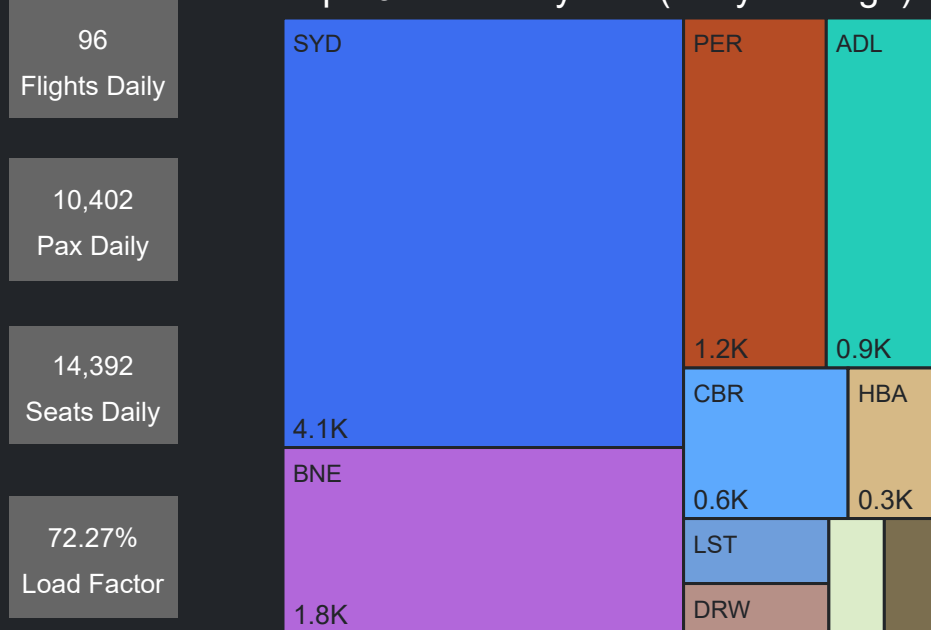

# Airport Operations Plan July 2023 - Terminal 1 Arrivals

Rolling Hour Pax (Daily Average)

Pax Heat Map

Month	Week	M	Tu	W	Th	F	Sa	Su	M	Tu	W	Th	F	Sa	Su	
Jul 2023	27						01	02							8,227	9,860
	28	03	04	05	06	07	08	09	11,913	10,675	12,174	12,670	13,634	9,055	9,703	
	29	10	11	12	13	14	15	16	12,524	10,833	11,677	11,952	12,626	7,814	8,911	
	30	17	18	19	20	21	22	23	10,775	10,851	9,794	10,285	11,274	6,931	9,019	
	31	24	25	26	27	28	29	30	9,947	9,002	11,056	12,083	12,046	7,568	8,031	
Aug 2023	32	31							9,543							
	32		01	02	03	04	05	06		9,231	10,454	10,943	11,356	7,012	8,141	
	33	07	08	09	10	11	12	13	10,645	10,022	11,661	11,149	11,788	7,109	8,311	
	34	14	15	16	17	18	19	20	12,173	10,746	11,790	11,922	12,728	8,272	9,568	
	35	21	22	23	24	25	26	27	11,214	10,539	11,852	11,832	12,040	7,295	9,248	
	36	28	29	30	31				11,450	9,981	11,853	11,635				
Sep 2023	36					01	02	03						12,384	7,225	8,710
	37	04	05	06	07	08	09	10	10,825	10,099	11,347	11,563	12,400	6,737	8,348	
	38	11	12	13	14	15	16	17	10,526	9,793	12,625	12,343	11,877	5,883	8,264	
	39	18	19	20	21	22	23	24	10,513	9,484	12,348	11,309	12,740	8,264	10,290	
Oct 2023	40	25	26	27	28	29	30		13,538	12,162	13,720	13,625	13,745	9,176		
	40							01							10,346	
	41	02	03	04	05	06	07	08	11,461	11,067	11,910	12,668	11,277	7,114	8,188	
	42	09	10	11	12	13	14	15	11,388	11,330	12,211	12,353	11,966	7,224	9,374	
	43	16	17	18	19	20	21	22	11,028	10,551	12,677	13,216	12,284	7,438	8,680	
44	23	24	25	26	27	28		10,903	11,525	12,656	12,224	12,246	6,718			

Top 10 Routes by Pax (Daily Average)

96  
Flights Daily

10,402  
Pax Daily

14,392  
Seats Daily

72.27%  
Load Factor

Top 10 Routes by Pax (Daily Average)

95  
Flights Daily

9,960  
Pax Daily

14,384  
Seats Daily

69.24%  
Load Factor