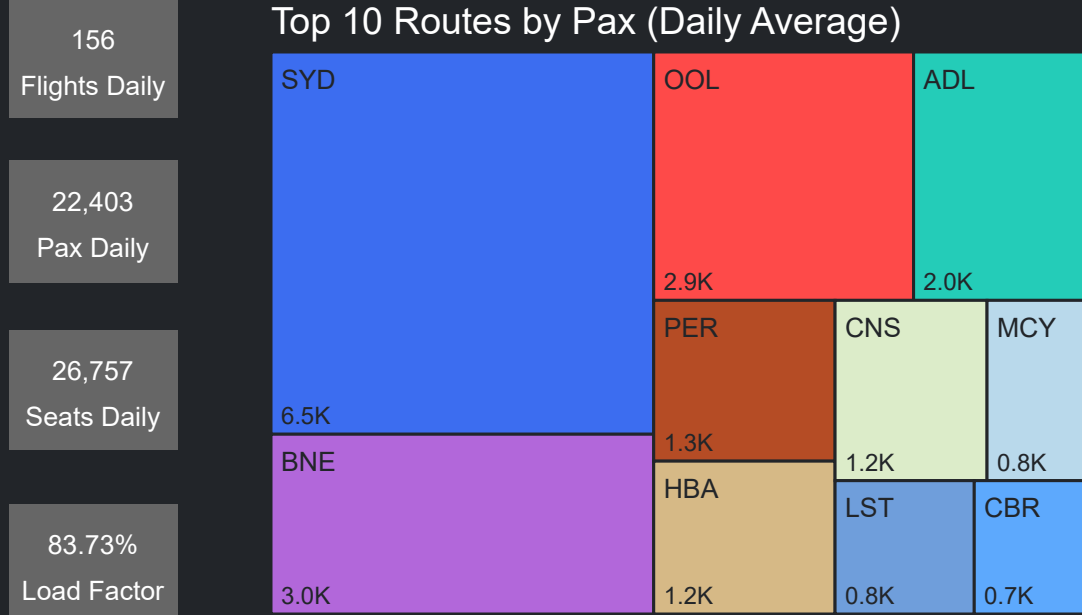

Top 10 Routes by Pax (Daily Average)

311  
Flights Daily

44,039  
Pax Daily

53,502  
Seats Daily

82.31%  
Load Factor

# Airport Operations Plan July 2023 - Terminal 3 & 4 Arrivals

Rolling Hour Pax (Daily Average)

Pax Heat Map

Month	Week	M	Tu	W	Th	F	Sa	Su	M	Tu	W	Th	F	Sa	Su	
Jul 2023	27						01	02							20,510	23,384
	28	03	04	05	06	07	08	09	24,589	22,488	23,426	24,426	26,844	21,496	24,299	
	29	10	11	12	13	14	15	16	24,423	22,169	22,167	24,311	25,738	20,167	22,954	
	30	17	18	19	20	21	22	23	24,725	21,365	19,988	20,647	24,140	18,403	22,543	
	31	24	25	26	27	28	29	30	21,158	17,762	19,598	22,066	25,082	18,000	23,233	
	32	31							22,378							
Aug 2023	32		01	02	03	04	05	06		18,136	18,725	21,483	23,957	18,084	22,102	
	33	07	08	09	10	11	12	13	21,578	19,342	19,639	21,696	24,604	18,707	23,455	
	34	14	15	16	17	18	19	20	23,496	20,793	20,796	23,000	26,188	20,820	24,724	
	35	21	22	23	24	25	26	27	23,317	20,428	20,996	22,974	26,416	19,598	24,346	
	36	28	29	30	31				22,654	19,833	21,081	23,152				
	Sep 2023	36					01	02	03					26,453	19,216	23,054
37		04	05	06	07	08	09	10	24,635	21,187	21,556	22,928	26,651	18,956	22,746	
38		11	12	13	14	15	16	17	24,161	21,411	23,333	24,704	26,535	19,053	23,757	
39		18	19	20	21	22	23	24	24,032	21,516	24,483	24,567	27,320	21,294	27,241	
40		25	26	27	28	29	30		28,089	25,678	27,006	27,528	30,074	23,142		
Oct 2023		40							01							25,960
	41	02	03	04	05	06	07	08	26,362	23,873	24,174	24,994	24,597	19,726	23,391	
	42	09	10	11	12	13	14	15	22,976	21,027	22,423	22,924	25,299	17,764	22,506	
	43	16	17	18	19	20	21	22	22,953	20,781	22,695	23,596	26,517	19,182	22,979	
	44	23	24	25	26	27	28		22,449	21,195	22,680	23,508	25,840	18,156		

Top 10 Routes by Pax (Daily Average)

156  
Flights Daily

22,403  
Pax Daily

26,757  
Seats Daily

83.73%  
Load Factor