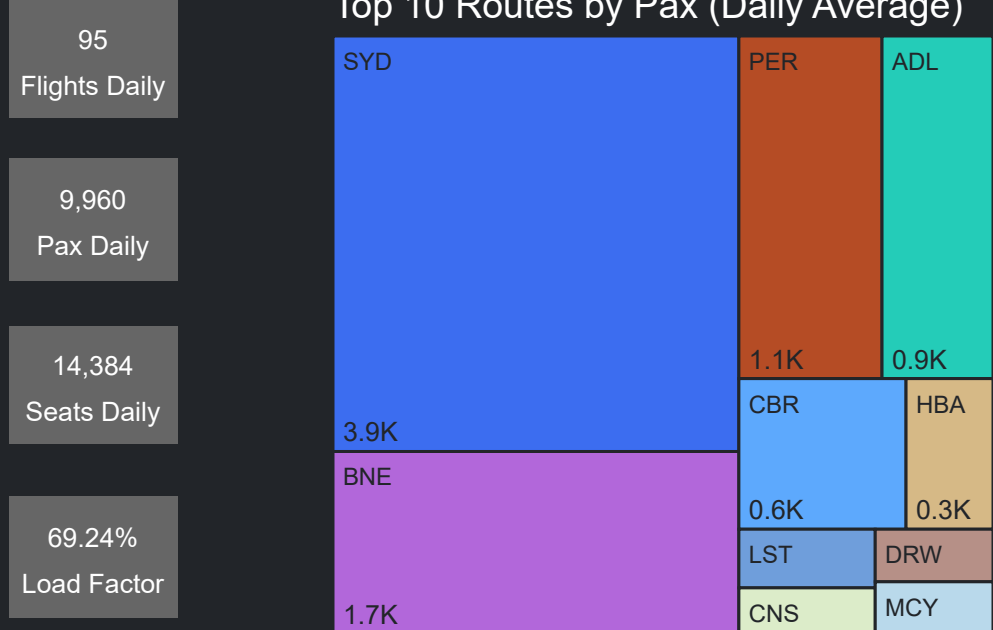

Top 10 Routes by Pax (Daily Average)

96  
Flights Daily

10,402  
Pax Daily

14,392  
Seats Daily

72.27%  
Load Factor

# Airport Operations Plan July 2023 - Terminal 1 Departures

Rolling Hour Pax (Daily Average)

Pax Heat Map

Month	Week	M	Tu	W	Th	F	Sa	Su	M	Tu	W	Th	F	Sa	Su	
Jul 2023	27						01	02							6,451	9,260
	28	03	04	05	06	07	08	09	9,520	9,081	9,607	9,451	10,293	5,710	8,930	
	29	10	11	12	13	14	15	16	10,121	9,804	10,273	9,596	11,313	7,227	10,331	
	30	17	18	19	20	21	22	23	12,886	11,565	13,344	12,668	12,039	7,460	9,745	
	31	24	25	26	27	28	29	30	11,718	10,503	10,888	10,969	11,208	6,366	9,167	
	32	31								11,274						
Aug 2023	32		01	02	03	04	05	06		9,675	10,726	10,735	11,022	6,747	9,598	
	33	07	08	09	10	11	12	13	11,017	9,874	10,665	10,953	11,270	7,046	10,038	
	34	14	15	16	17	18	19	20	12,306	10,368	12,208	12,101	12,057	7,139	10,573	
	35	21	22	23	24	25	26	27	12,482	11,668	11,518	11,604	11,954	7,458	10,049	
	36	28	29	30	31				11,771	10,381	12,027	12,001				
	Sep 2023	36					01	02	03						10,301	6,417
37		04	05	06	07	08	09	10	12,406	12,033	12,092	11,476	11,802	7,466	10,569	
38		11	12	13	14	15	16	17	11,736	11,267	13,054	12,256	13,171	8,405	10,509	
39		18	19	20	21	22	23	24	13,297	11,682	12,369	10,730	8,600	5,464	10,219	
40		25	26	27	28	29	30		11,749	9,870	11,001	10,483	10,824	5,990		
Oct 2023		40							01							8,731
	41	02	03	04	05	06	07	08	11,785	11,340	10,920	10,908	11,190	6,923	10,535	
	42	09	10	11	12	13	14	15	13,244	12,039	12,808	12,215	12,032	7,047	10,675	
	43	16	17	18	19	20	21	22	13,004	11,112	12,061	11,351	10,958	6,940	10,591	
	44	23	24	25	26	27	28		13,458	12,290	12,830	12,657	13,516	8,720		

Top 10 Routes by Pax (Daily Average)

95  
Flights Daily

9,960  
Pax Daily

14,384  
Seats Daily

69.24%  
Load Factor

Top 10 Routes by Pax (Daily Average)

135  
Flights Daily

28,736  
Pax Daily

36,757  
Seats Daily

78.18%  
Load Factor