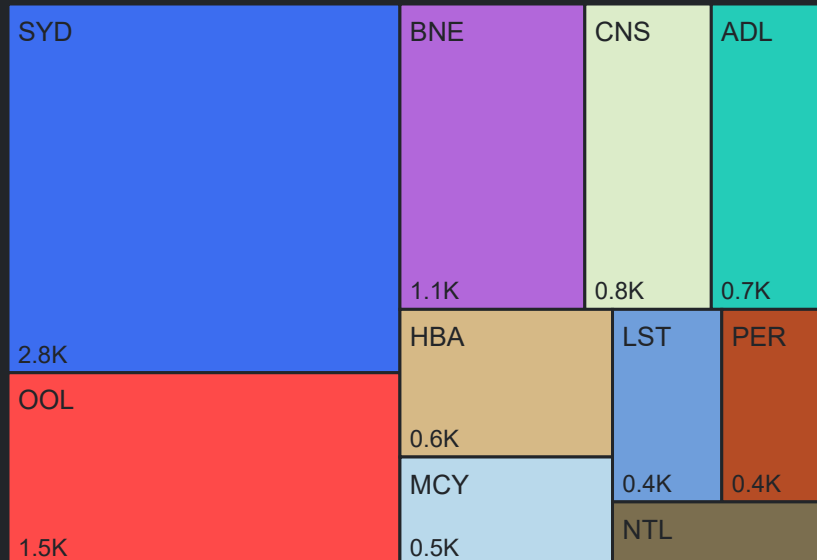

Top 10 Routes by Pax (Daily Average)

# Airport Operations Plan July 2023 - Terminal 4 Departures

Rolling Hour Pax (Daily Average)

Pax Heat Map

Month	Week	M	Tu	W	Th	F	Sa	Su	M	Tu	W	Th	F	Sa	Su	
Jul 2023	27						01	02							10,186	10,690
	28	03	04	05	06	07	08	09	11,591	10,168	10,335	10,515	11,267	9,670	10,573	
	29	10	11	12	13	14	15	16	10,725	9,091	8,109	9,535	11,229	10,745	11,298	
	30	17	18	19	20	21	22	23	11,851	10,692	11,463	11,172	11,301	10,378	11,891	
	31	24	25	26	27	28	29	30	10,592	10,109	10,022	10,536	11,348	8,915	11,902	
	32	31							11,243							
Aug 2023	32		01	02	03	04	05	06		8,841	9,654	10,105	11,242	10,531	11,485	
	33	07	08	09	10	11	12	13	10,312	8,729	9,060	10,179	11,543	10,334	11,634	
	34	14	15	16	17	18	19	20	10,541	9,021	9,445	10,722	11,653	10,648	11,454	
	35	21	22	23	24	25	26	27	11,372	9,536	9,585	10,426	12,259	10,610	11,686	
	36	28	29	30	31				10,781	9,045	9,432	10,541				
	Sep 2023	36					01	02	03					11,428	9,616	11,518
37		04	05	06	07	08	09	10	11,710	11,225	11,241	10,653	12,191	10,256	12,413	
38		11	12	13	14	15	16	17	11,498	10,869	11,714	11,767	13,689	11,243	13,089	
39		18	19	20	21	22	23	24	13,442	12,765	13,217	13,008	12,439	10,490	13,105	
40		25	26	27	28	29	30	13,105	11,002	11,617	11,433	12,038	10,850			
Oct 2023		40							01							11,358
	41	02	03	04	05	06	07	08	12,277	11,695	11,718	11,620	11,920	10,980	12,773	
	42	09	10	11	12	13	14	15	12,566	10,728	12,102	10,880	11,835	10,150	11,131	
	43	16	17	18	19	20	21	22	11,510	10,064	11,018	10,327	11,793	9,530	11,539	
	44	23	24	25	26	27	28	12,323	10,818	12,329	11,434	13,165	10,811			

Top 10 Routes by Pax (Daily Average)

77  
Flights Daily

10,617  
Pax Daily

12,988  
Seats Daily

81.75%  
Load Factor