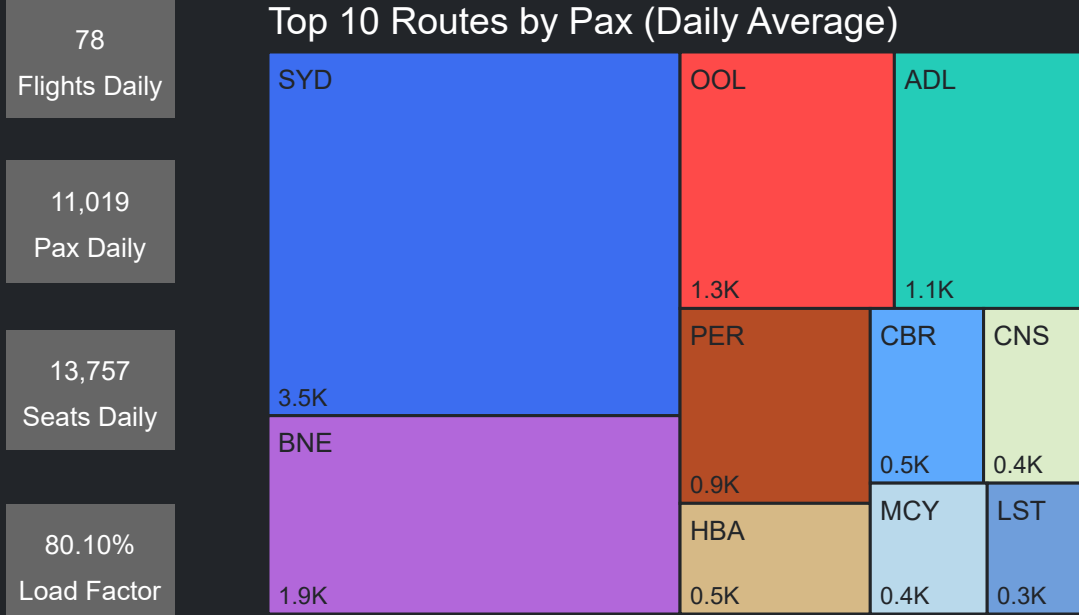

Top 10 Routes by Pax (Daily Average)

78  
Flights Daily

11,287  
Pax Daily

13,752  
Seats Daily

82.08%  
Load Factor

# Airport Operations Plan July 2023 - Terminal 3 Departures

Rolling Hour Pax (Daily Average)

Pax Heat Map

Month	Week	M	Tu	W	Th	F	Sa	Su	M	Tu	W	Th	F	Sa	Su	
Jul 2023	27						01	02							9,375	11,403
	28	03	04	05	06	07	08	09	12,177	10,012	9,615	10,986	11,871	8,587	12,322	
	29	10	11	12	13	14	15	16	11,421	10,113	9,653	11,446	11,908	8,584	12,847	
	30	17	18	19	20	21	22	23	12,656	11,172	11,338	12,514	13,795	8,538	11,918	
	31	24	25	26	27	28	29	30	12,258	9,813	10,028	11,590	12,065	7,700	11,355	
Aug 2023	32	31							12,530							
	32		01	02	03	04	05	06		10,198	10,381	12,380	12,801	8,468	11,487	
	33	07	08	09	10	11	12	13	12,189	9,865	10,071	12,349	13,550	8,605	13,078	
	34	14	15	16	17	18	19	20	12,412	11,072	11,207	12,522	13,498	9,439	13,238	
	35	21	22	23	24	25	26	27	13,278	10,801	11,378	12,444	14,076	9,027	13,067	
	36	28	29	30	31				12,821	10,577	10,968	12,429				
Sep 2023	36					01	02	03					12,700	8,816	12,854	
	37	04	05	06	07	08	09	10	13,928	11,971	11,896	13,018	14,252	9,459	13,232	
	38	11	12	13	14	15	16	17	14,574	12,447	12,538	13,139	14,939	10,197	14,016	
	39	18	19	20	21	22	23	24	14,398	11,827	11,835	12,255	11,530	7,889	13,426	
Oct 2023	40	25	26	27	28	29	30		12,759	10,408	10,395	11,671	13,095	7,703		
	40							01							11,433	
	41	02	03	04	05	06	07	08	13,073	11,086	10,413	12,037	12,910	8,798	13,165	
	42	09	10	11	12	13	14	15	13,855	11,694	11,454	13,052	13,652	8,592	12,560	
	43	16	17	18	19	20	21	22	13,849	11,054	11,443	12,218	13,246	8,174	12,802	
	44	23	24	25	26	27	28		13,946	11,716	11,739	13,302	14,697	9,295		

Top 10 Routes by Pax (Daily Average)

78  
Flights Daily

11,019  
Pax Daily

13,757  
Seats Daily

80.10%  
Load Factor