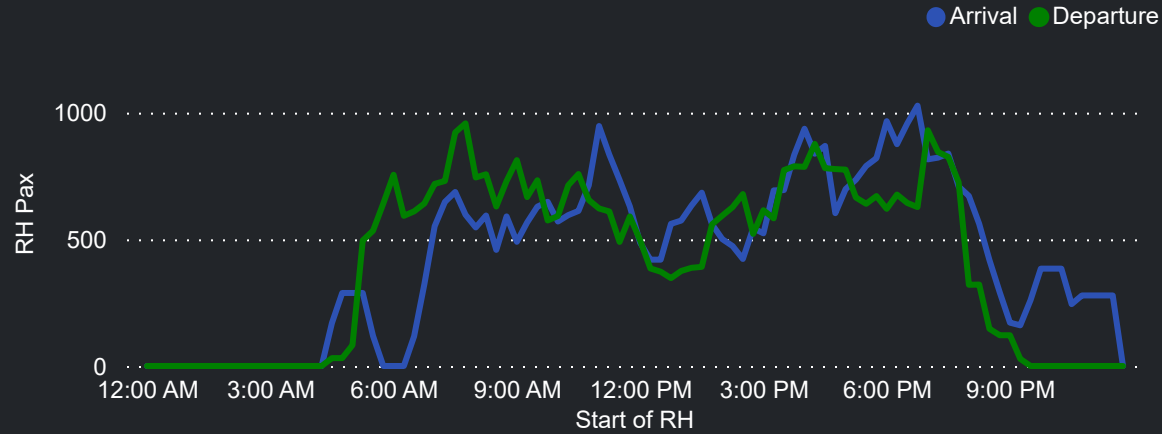

## Top 10 Routes by Pax (Daily Average)

637  
Flights Daily

93,137  
Pax Daily

119,036  
Seats Daily

78.24%  
Load Factor

# Airport Operations Plan July 2023 - Terminal 1

Rolling Hour Pax (Daily Average)

Top 10 Routes by Pax (Daily Average)

191  
Flights Daily

20,362  
Pax Daily

28,777  
Seats Daily

70.76%  
Load Factor

Pax Heat Map