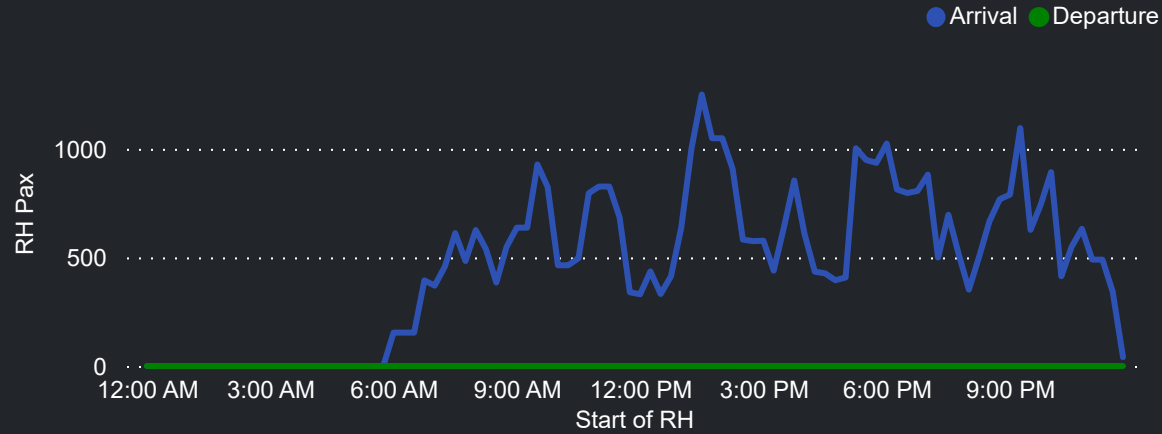

Pax Heat Map

Airport Operations Plan July 2023 - Terminal 4 Arrivals

Rolling Hour Pax (Daily Average)