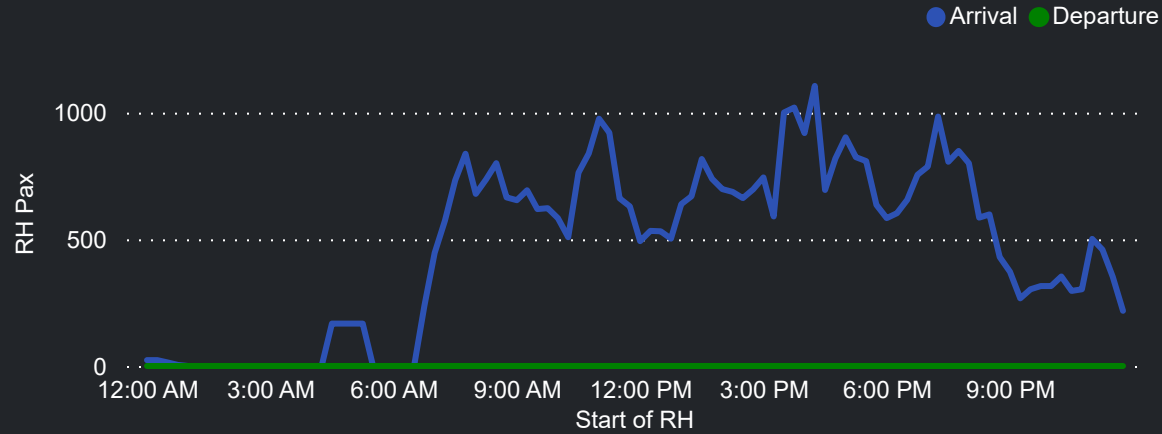

Airport Operations Plan July 2023 - Terminal 3 Arrivals

Rolling Hour Pax (Daily Average)

Pax Heat Map

Month	Week	M	Tu	W	Th	F	Sa	Su	M	Tu	W	Th	F	Sa	Su		
Jul 2023	27						01	02							9,750	12,047	
	28	03	04	05	06	07	08	09	12,426	10,981	11,141	12,458	14,046	10,050	12,758		
	29	10	11	12	13	14	15	16	12,180	10,959	11,025	12,325	13,374	9,521	12,031		
	30	17	18	19	20	21	22	23	12,826	10,753	10,170	11,090	13,119	8,797	10,758		
	31	24	25	26	27	28	29	30	11,160	8,967	9,882	11,260	13,074	8,655	11,170		
	32	31							11,156								
Aug 2023	32		01	02	03	04	05	06		9,529	9,959	11,740	12,811	8,261	10,842		
	33	07	08	09	10	11	12	13	11,438	10,447	10,402	11,667	13,407	8,628	12,093		
	34	14	15	16	17	18	19	20	12,808	11,067	11,452	12,275	14,394	9,854	12,854		
	35	21	22	23	24	25	26	27	12,281	10,672	11,402	12,175	14,270	9,229	12,597		
	36	28	29	30	31				12,295	10,628	11,258	12,152					
	Sep 2023	36					01	02	03						14,484	9,137	11,831
37		04	05	06	07	08	09	10	13,289	11,045	11,444	12,407	14,603	9,080	11,724		
38		11	12	13	14	15	16	17	13,070	11,476	12,144	13,012	13,968	8,512	12,123		
39		18	19	20	21	22	23	24	12,257	9,924	11,325	12,141	13,876	9,508	13,783		
40		25	26	27	28	29	30	14,094	12,850	13,114	14,061	15,614	10,210				
Oct 2023		40							01								12,847
	41	02	03	04	05	06	07	08	14,023	11,519	11,640	12,677	12,488	8,627	11,395		
	42	09	10	11	12	13	14	15	11,852	10,516	10,968	12,034	13,681	8,331	11,991		
	43	16	17	18	19	20	21	22	12,214	10,539	11,084	12,473	14,168	9,258	11,785		
	44	23	24	25	26	27	28	12,043	10,806	11,341	12,514	13,746	8,034