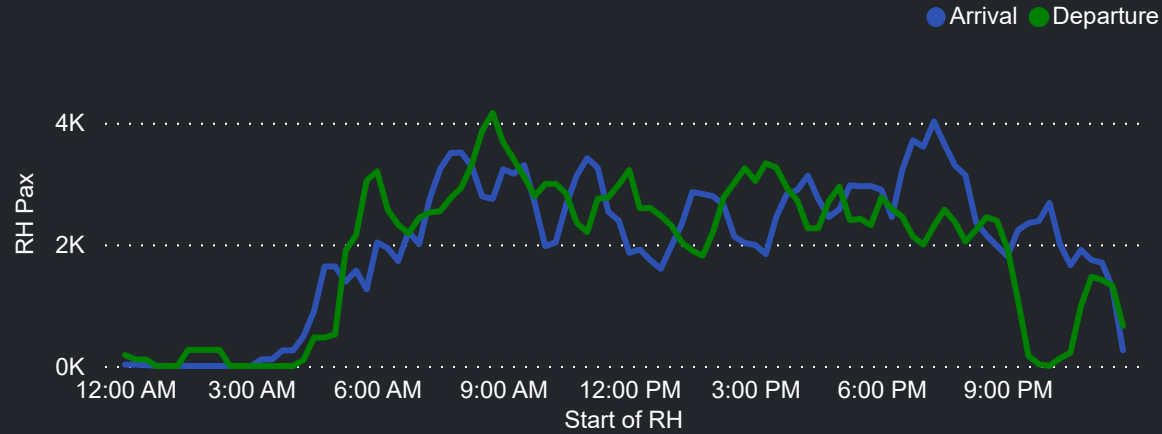

## Rolling Hour Pax (Daily Average)

## Top 10 Routes by Pax (Daily Average)

637  
Flights Daily

93,137  
Pax Daily

119,036  
Seats Daily

78.24%  
Load Factor