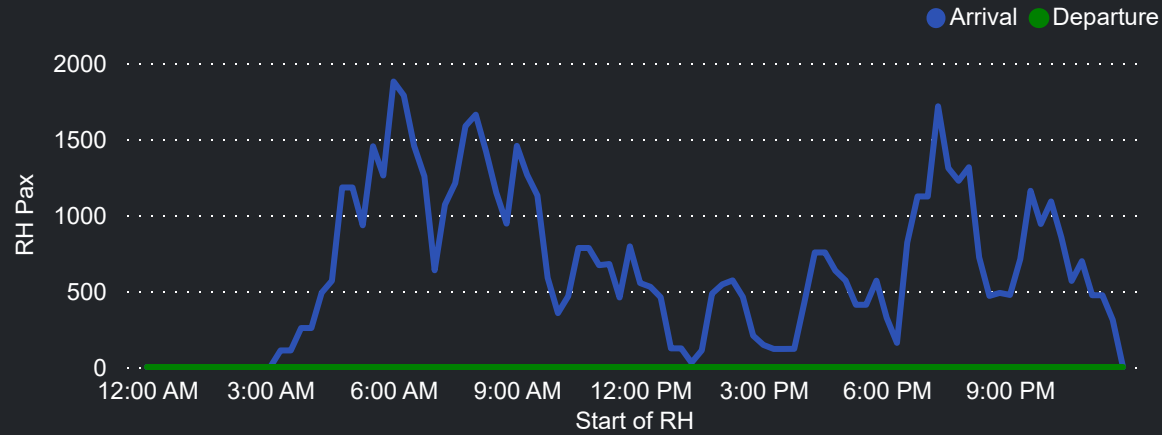

Top 10 Routes by Pax (Daily Average)

135  
Flights Daily

28,736  
Pax Daily

36,757  
Seats Daily

78.18%  
Load Factor

# Airport Operations Plan July 2023 - Terminal 2

Rolling Hour Pax (Daily Average)

Pax Heat Map

Month	Week	M	Tu	W	Th	F	Sa	Su	M	Tu	W	Th	F	Sa	Su	
Jul 2023	27						01	02							14,832	14,901
	28	03	04	05	06	07	08	09	13,786	13,569	14,580	15,340	16,167	15,460	15,716	
	29	10	11	12	13	14	15	16	14,931	14,906	15,060	15,977	16,707	16,068	16,280	
	30	17	18	19	20	21	22	23	15,132	14,989	15,041	15,165	16,565	15,259	16,120	
	31	24	25	26	27	28	29	30	14,193	14,641	15,010	15,033	16,055	15,394	15,963	
Aug 2023	32	31							13,836							
	32		01	02	03	04	05	06		14,523	13,893	14,723	15,684	15,093	15,603	
	33	07	08	09	10	11	12	13	12,873	14,381	13,849	14,565	15,361	14,428	15,445	
	34	14	15	16	17	18	19	20	12,394	13,208	12,880	14,063	15,009	14,890	14,997	
	35	21	22	23	24	25	26	27	12,244	13,086	12,890	13,745	14,743	14,316	14,496	
Sep 2023	36	28	29	30	31				11,880	12,763	12,436	14,170				
	36					01	02	03						15,143	15,179	14,577
	37	04	05	06	07	08	09	10	12,065	13,190	12,655	14,193	14,629	15,115	14,868	
	38	11	12	13	14	15	16	17	12,877	13,652	13,210	14,525	14,893	15,503	15,748	
	39	18	19	20	21	22	23	24	12,941	13,983	13,686	14,824	15,544	15,320	15,933	
Oct 2023	40	25	26	27	28	29	30		13,957	15,111	14,367	15,357	16,445	16,388		
	40							01								16,134
	41	02	03	04	05	06	07	08	14,761	15,309	15,043	15,425	17,251	16,473	16,283	
	42	09	10	11	12	13	14	15	14,966	15,012	14,663	15,020	16,477	15,045	16,440	
	43	16	17	18	19	20	21	22	14,552	14,726	14,460	14,834	16,274	15,423	16,294	
44	23	24	25	26	27	28		14,452	14,717	14,410	15,109	15,786	14,849			

Top 10 Routes by Pax (Daily Average)

68  
Flights Daily

15,248  
Pax Daily

18,377  
Seats Daily

82.97%  
Load Factor