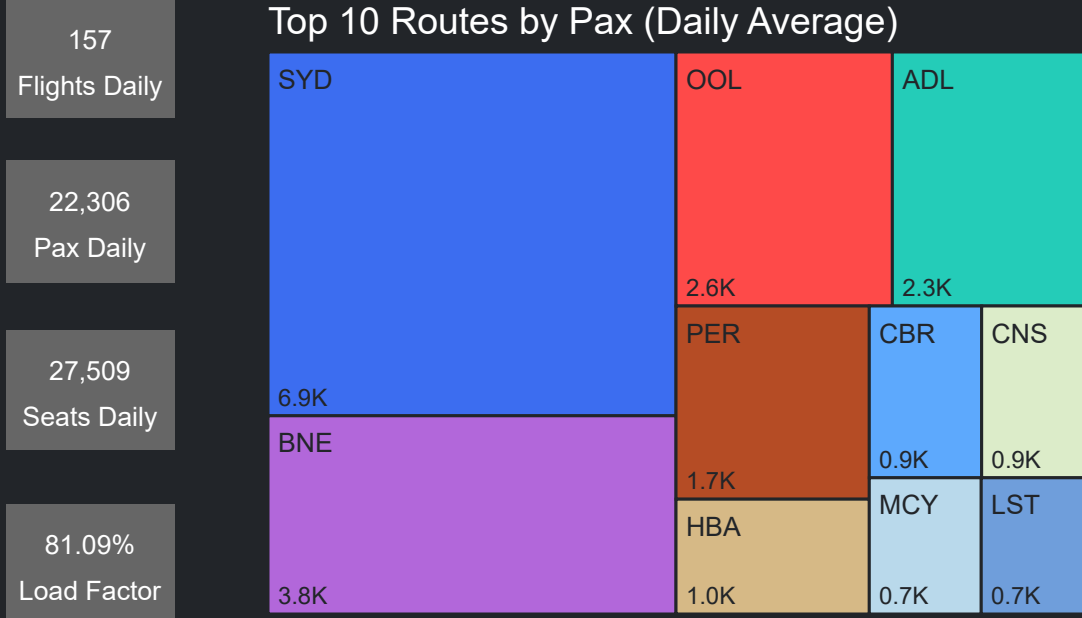

Top 10 Routes by Pax (Daily Average)

# Airport Operations Plan July 2023 - Terminal 3

Rolling Hour Pax (Daily Average)

Pax Heat Map

Month	Week	M	Tu	W	Th	F	Sa	Su	M	Tu	W	Th	F	Sa	Su	
Jul 2023	27						01	02							19,125	23,450
	28	03	04	05	06	07	08	09	24,603	20,993	20,756	23,444	25,917	18,637	25,080	
	29	10	11	12	13	14	15	16	23,601	21,072	20,678	23,771	25,282	18,105	24,878	
	30	17	18	19	20	21	22	23	25,482	21,925	21,508	23,604	26,914	17,335	22,676	
	31	24	25	26	27	28	29	30	23,418	18,780	19,910	22,850	25,139	16,355	22,525	
	32	31							23,686							
Aug 2023	32		01	02	03	04	05	06		19,727	20,340	24,120	25,612	16,729	22,329	
	33	07	08	09	10	11	12	13	23,627	20,312	20,473	24,016	26,957	17,233	25,171	
	34	14	15	16	17	18	19	20	25,220	22,139	22,659	24,797	27,892	19,293	26,092	
	35	21	22	23	24	25	26	27	25,559	21,473	22,780	24,619	28,346	18,256	25,664	
	36	28	29	30	31				25,116	21,205	22,226	24,581				
	Sep 2023	36					01	02	03					27,184	17,953	24,685
37		04	05	06	07	08	09	10	27,217	23,016	23,340	25,425	28,855	18,539	24,956	
38		11	12	13	14	15	16	17	27,644	23,923	24,682	26,151	28,907	18,709	26,139	
39		18	19	20	21	22	23	24	26,655	21,751	23,160	24,396	25,406	17,397	27,209	
40		25	26	27	28	29	30	26,853	23,258	23,509	25,732	28,709	17,913			
Oct 2023		40							01							24,280
	41	02	03	04	05	06	07	08	27,096	22,605	22,053	24,714	25,398	17,425	24,560	
	42	09	10	11	12	13	14	15	25,707	22,210	22,422	25,086	27,333	16,923	24,551	
	43	16	17	18	19	20	21	22	26,063	21,593	22,527	24,691	27,414	17,432	24,587	
	44	23	24	25	26	27	28	25,989	22,522	23,080	25,816	28,443	17,329			