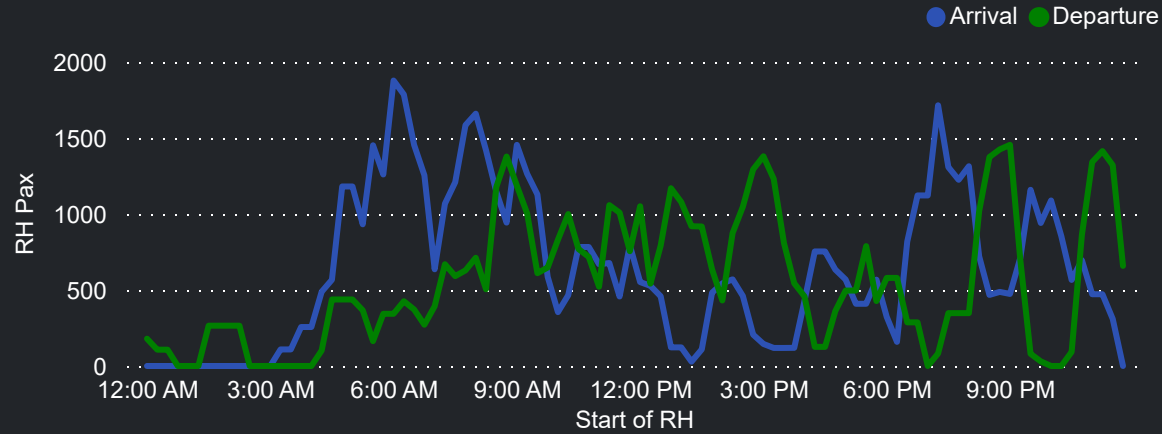

Top 10 Routes by Pax (Daily Average)

95  
Flights Daily

9,960  
Pax Daily

14,384  
Seats Daily

69.24%  
Load Factor

# Airport Operations Plan July 2023 - Terminal 2

Rolling Hour Pax (Daily Average)

Pax Heat Map

Month	Week	M	Tu	W	Th	F	Sa	Su	M	Tu	W	Th	F	Sa	Su	
Jul 2023	27						01	02							30,117	31,323
	28	03	04	05	06	07	08	09	27,595	27,708	28,800	29,256	31,543	29,210	30,665	
	29	10	11	12	13	14	15	16	27,843	28,543	28,479	29,326	31,065	29,711	30,521	
	30	17	18	19	20	21	22	23	27,599	27,295	28,234	27,698	30,874	28,177	29,609	
	31	24	25	26	27	28	29	30	25,293	26,191	27,506	27,277	30,041	28,320	29,396	
	32	31							25,606							
Aug 2023	32		01	02	03	04	05	06		27,114	27,080	28,062	30,785	28,816	30,090	
	33	07	08	09	10	11	12	13	25,331	26,640	26,977	27,907	30,512	28,410	30,566	
	34	14	15	16	17	18	19	20	25,729	26,945	26,875	27,859	30,923	29,356	30,182	
	35	21	22	23	24	25	26	27	25,108	26,175	26,231	27,433	30,253	28,679	29,206	
	36	28	29	30	31				24,753	26,156	26,082	28,321				
	Sep 2023	36					01	02	03					31,606	30,400	29,939
37		04	05	06	07	08	09	10	25,724	26,854	26,397	28,505	31,077	30,005	29,990	
38		11	12	13	14	15	16	17	26,615	27,537	27,558	29,652	31,632	31,051	31,941	
39		18	19	20	21	22	23	24	26,908	28,233	28,298	30,283	32,221	30,286	31,415	
40		25	26	27	28	29	30		27,618	28,750	28,412	29,751	31,207	30,250		
Oct 2023		40							01							29,409
	41	02	03	04	05	06	07	08	27,446	27,480	27,321	27,854	31,339	30,367	30,561	
	42	09	10	11	12	13	14	15	27,571	27,120	27,202	27,623	30,949	28,045	30,583	
	43	16	17	18	19	20	21	22	27,198	26,653	27,084	27,941	30,346	28,580	29,604	
	44	23	24	25	26	27	28		26,631	26,977	26,918	28,095	29,923	27,497		

Top 10 Routes by Pax (Daily Average)

135  
Flights Daily

28,736  
Pax Daily

36,757  
Seats Daily

78.18%  
Load Factor