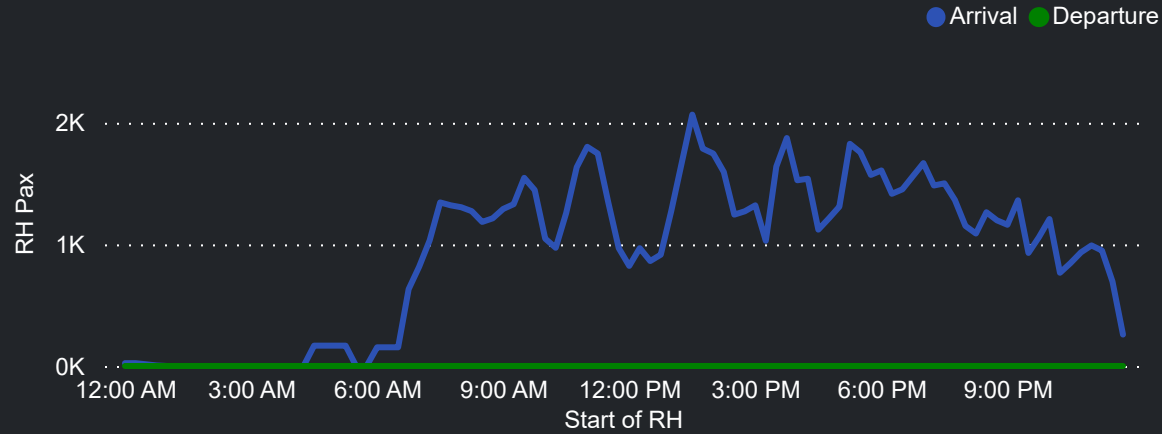

Top 10 Routes by Pax (Daily Average)

311  
Flights Daily

44,039  
Pax Daily

53,502  
Seats Daily

82.31%  
Load Factor

# Airport Operations Plan July 2023 - Terminal 3 & 4 Arrivals

Rolling Hour Pax (Daily Average)

Pax Heat Map

Month	Week	M	Tu	W	Th	F	Sa	Su	M	Tu	W	Th	F	Sa	Su	
Jul 2023	27						01	02							20,510	23,384
	28	03	04	05	06	07	08	09	24,589	22,488	23,426	24,426	26,844	21,496	24,299	
	29	10	11	12	13	14	15	16	24,423	22,169	22,167	24,311	25,738	20,167	22,954	
	30	17	18	19	20	21	22	23	24,725	21,365	19,988	20,647	24,140	18,403	22,543	
	31	24	25	26	27	28	29	30	21,158	17,762	19,598	22,066	25,082	18,000	23,233	
	32	31							22,378							
Aug 2023	32		01	02	03	04	05	06		18,136	18,725	21,483	23,957	18,084	22,102	
	33	07	08	09	10	11	12	13	21,578	19,342	19,639	21,696	24,604	18,707	23,455	
	34	14	15	16	17	18	19	20	23,496	20,793	20,796	23,000	26,188	20,820	24,724	
	35	21	22	23	24	25	26	27	23,317	20,428	20,996	22,974	26,416	19,598	24,346	
	36	28	29	30	31				22,654	19,833	21,081	23,152				
	Sep 2023	36					01	02	03					26,453	19,216	23,054
37		04	05	06	07	08	09	10	24,635	21,187	21,556	22,928	26,651	18,956	22,746	
38		11	12	13	14	15	16	17	24,161	21,411	23,333	24,704	26,535	19,053	23,757	
39		18	19	20	21	22	23	24	24,032	21,516	24,483	24,567	27,320	21,294	27,241	
40		25	26	27	28	29	30		28,089	25,678	27,006	27,528	30,074	23,142		
Oct 2023		40							01							25,960
	41	02	03	04	05	06	07	08	26,362	23,873	24,174	24,994	24,597	19,726	23,391	
	42	09	10	11	12	13	14	15	22,976	21,027	22,423	22,924	25,299	17,764	22,506	
	43	16	17	18	19	20	21	22	22,953	20,781	22,695	23,596	26,517	19,182	22,979	
	44	23	24	25	26	27	28		22,449	21,195	22,680	23,508	25,840	18,156		