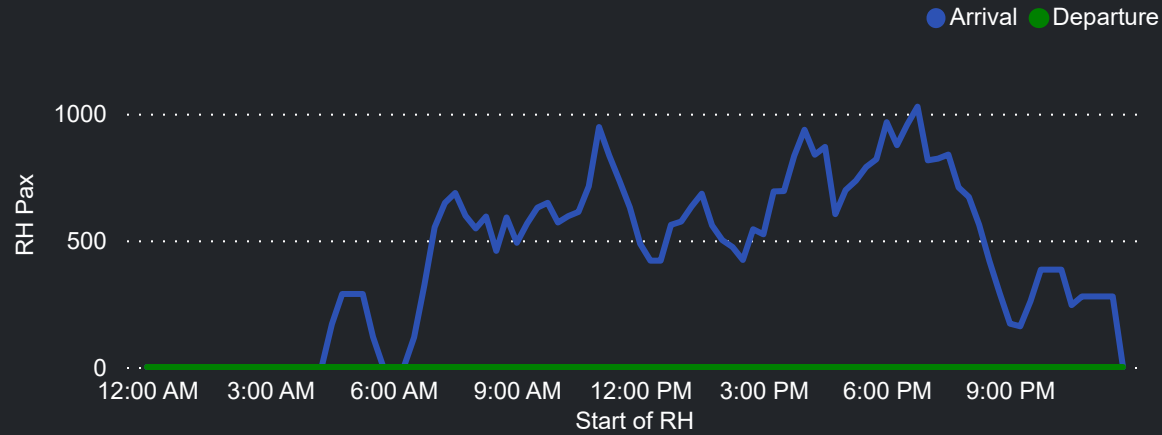

Airport Operations Plan July 2023 - Terminal 1 Arrivals

Rolling Hour Pax (Daily Average)

Pax Heat Map

Month	Week	M	Tu	W	Th	F	Sa	Su	M	Tu	W	Th	F	Sa	Su	
Jul 2023	27						01	02							8,227	9,860
	28	03	04	05	06	07	08	09	11,913	10,675	12,174	12,670	13,634	9,055	9,703	
	29	10	11	12	13	14	15	16	12,524	10,833	11,677	11,952	12,626	7,814	8,911	
	30	17	18	19	20	21	22	23	10,775	10,851	9,794	10,285	11,274	6,931	9,019	
	31	24	25	26	27	28	29	30	9,947	9,002	11,056	12,083	12,046	7,568	8,031	
Aug 2023	32	31							9,543							
	32		01	02	03	04	05	06		9,231	10,454	10,943	11,356	7,012	8,141	
	33	07	08	09	10	11	12	13	10,645	10,022	11,661	11,149	11,788	7,109	8,311	
	34	14	15	16	17	18	19	20	12,173	10,746	11,790	11,922	12,728	8,272	9,568	
	35	21	22	23	24	25	26	27	11,214	10,539	11,852	11,832	12,040	7,295	9,248	
	36	28	29	30	31				11,450	9,981	11,853	11,635				
Sep 2023	36					01	02	03						12,384	7,225	8,710
	37	04	05	06	07	08	09	10	10,825	10,099	11,347	11,563	12,400	6,737	8,348	
	38	11	12	13	14	15	16	17	10,526	9,793	12,625	12,343	11,877	5,883	8,264	
	39	18	19	20	21	22	23	24	10,513	9,484	12,348	11,309	12,740	8,264	10,290	
Oct 2023	40	25	26	27	28	29	30		13,538	12,162	13,720	13,625	13,745	9,176		
	40							01							10,346	
	41	02	03	04	05	06	07	08	11,461	11,067	11,910	12,668	11,277	7,114	8,188	
	42	09	10	11	12	13	14	15	11,388	11,330	12,211	12,353	11,966	7,224	9,374	
	43	16	17	18	19	20	21	22	11,028	10,551	12,677	13,216	12,284	7,438	8,680	
44	23	24	25	26	27	28		10,903	11,525	12,656	12,224	12,246	6,718