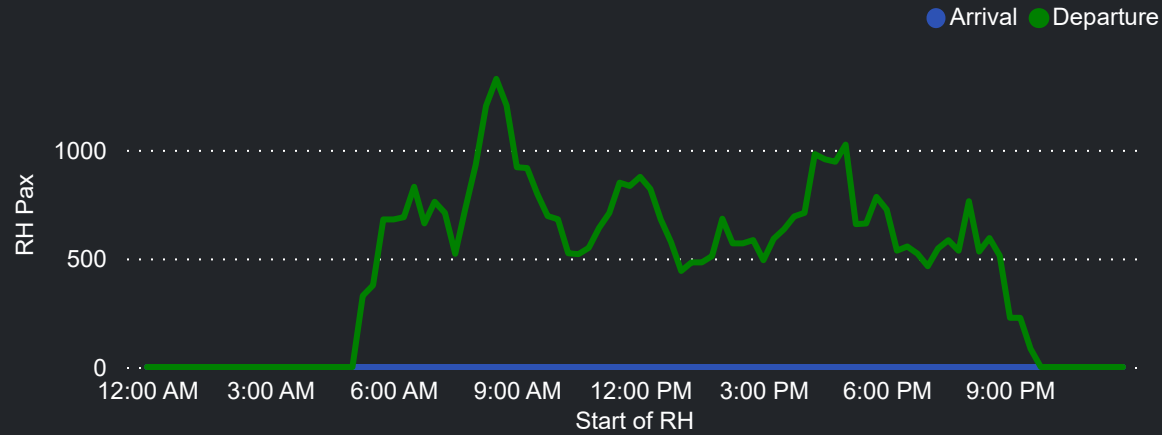

Top 10 Routes by Pax (Daily Average)

78  
Flights Daily

11,287  
Pax Daily

13,752  
Seats Daily

82.08%  
Load Factor

# Airport Operations Plan July 2023 - Terminal 3 Departures

Rolling Hour Pax (Daily Average)

Pax Heat Map

Month	Week	M	Tu	W	Th	F	Sa	Su	M	Tu	W	Th	F	Sa	Su	
Jul 2023	27						01	02							9,375	11,403
	28	03	04	05	06	07	08	09	12,177	10,012	9,615	10,986	11,871	8,587	12,322	
	29	10	11	12	13	14	15	16	11,421	10,113	9,653	11,446	11,908	8,584	12,847	
	30	17	18	19	20	21	22	23	12,656	11,172	11,338	12,514	13,795	8,538	11,918	
	31	24	25	26	27	28	29	30	12,258	9,813	10,028	11,590	12,065	7,700	11,355	
Aug 2023	32	31							12,530							
	32		01	02	03	04	05	06		10,198	10,381	12,380	12,801	8,468	11,487	
	33	07	08	09	10	11	12	13	12,189	9,865	10,071	12,349	13,550	8,605	13,078	
	34	14	15	16	17	18	19	20	12,412	11,072	11,207	12,522	13,498	9,439	13,238	
	35	21	22	23	24	25	26	27	13,278	10,801	11,378	12,444	14,076	9,027	13,067	
	36	28	29	30	31				12,821	10,577	10,968	12,429				
Sep 2023	36					01	02	03					12,700	8,816	12,854	
	37	04	05	06	07	08	09	10	13,928	11,971	11,896	13,018	14,252	9,459	13,232	
	38	11	12	13	14	15	16	17	14,574	12,447	12,538	13,139	14,939	10,197	14,016	
	39	18	19	20	21	22	23	24	14,398	11,827	11,835	12,255	11,530	7,889	13,426	
Oct 2023	40	25	26	27	28	29	30		12,759	10,408	10,395	11,671	13,095	7,703		
	40							01							11,433	
	41	02	03	04	05	06	07	08	13,073	11,086	10,413	12,037	12,910	8,798	13,165	
	42	09	10	11	12	13	14	15	13,855	11,694	11,454	13,052	13,652	8,592	12,560	
	43	16	17	18	19	20	21	22	13,849	11,054	11,443	12,218	13,246	8,174	12,802	
	44	23	24	25	26	27	28		13,946	11,716	11,739	13,302	14,697	9,295		