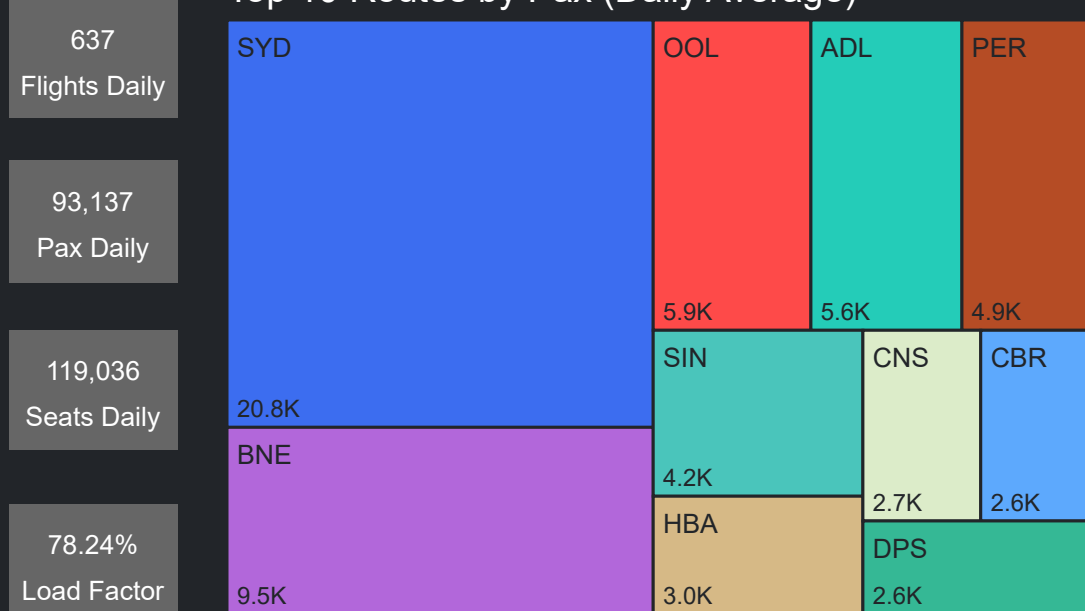

# Airport Operations Plan July 2023 - All Terminals

## Rolling Hour Pax (Daily Average)

## Top 10 Routes by Pax (Daily Average)

637  
Flights Daily

93,137  
Pax Daily

119,036  
Seats Daily

78.24%  
Load Factor