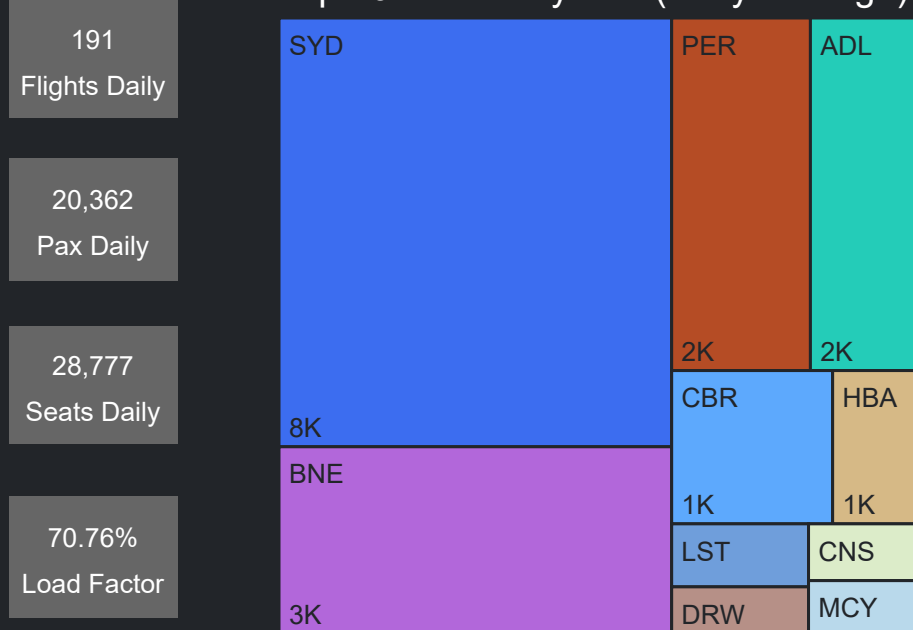

## Top 10 Routes by Pax (Daily Average)

637  
Flights Daily

93,137  
Pax Daily

119,036  
Seats Daily

78.24%  
Load Factor

# Airport Operations Plan July 2023 - Terminal 1

Rolling Hour Pax (Daily Average)

Top 10 Routes by Pax (Daily Average)

191  
Flights Daily

20,362  
Pax Daily

28,777  
Seats Daily

70.76%  
Load Factor

Pax Heat Map

Top 10 Routes by Pax (Daily Average)

96  
Flights Daily

10,402  
Pax Daily

14,392  
Seats Daily

72.27%  
Load Factor