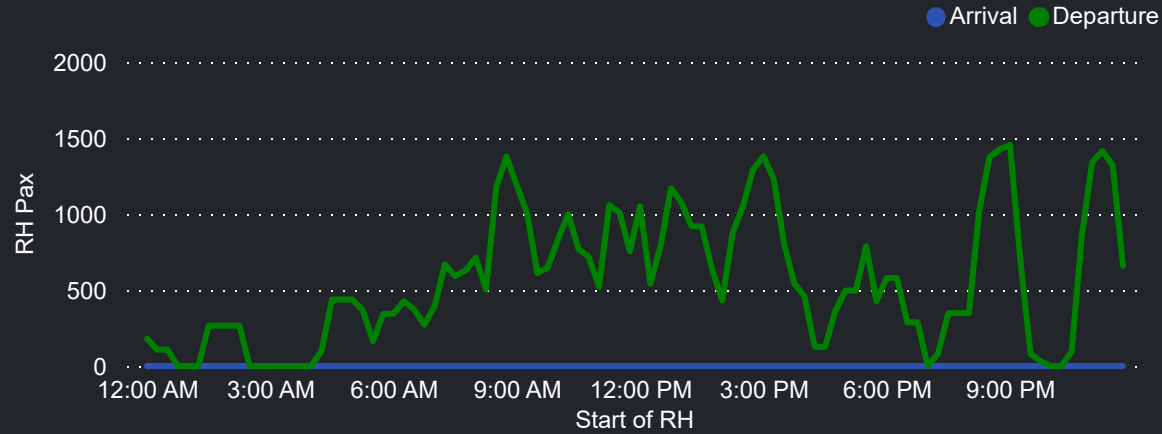

Top 10 Routes by Pax (Daily Average)

68  
Flights Daily

15,248  
Pax Daily

18,377  
Seats Daily

82.97%  
Load Factor

# Airport Operations Plan July 2023 - Terminal 2 Departures

Rolling Hour Pax (Daily Average)

Pax Heat Map

Month	Week	M	Tu	W	Th	F	Sa	Su	M	Tu	W	Th	F	Sa	Su	
Jul 2023	27						01	02							15,285	16,422
	28	03	04	05	06	07	08	09	13,809	14,139	14,220	13,916	15,376	13,750	14,949	
	29	10	11	12	13	14	15	16	12,912	13,637	13,419	13,349	14,358	13,643	14,241	
	30	17	18	19	20	21	22	23	12,467	12,306	13,193	12,533	14,309	12,918	13,489	
	31	24	25	26	27	28	29	30	11,100	11,550	12,496	12,244	13,986	12,926	13,433	
	32	31							11,770							
Aug 2023	32		01	02	03	04	05	06		12,591	13,187	13,339	15,101	13,723	14,487	
	33	07	08	09	10	11	12	13	12,458	12,259	13,128	13,342	15,151	13,982	15,121	
	34	14	15	16	17	18	19	20	13,335	13,737	13,995	13,796	15,914	14,466	15,185	
	35	21	22	23	24	25	26	27	12,864	13,089	13,341	13,688	15,510	14,363	14,710	
	36	28	29	30	31				12,873	13,393	13,646	14,151				
	Sep 2023	36					01	02	03						16,463	15,221
37		04	05	06	07	08	09	10	13,659	13,664	13,742	14,312	16,448	14,890	15,122	
38		11	12	13	14	15	16	17	13,738	13,885	14,348	15,127	16,739	15,548	16,193	
39		18	19	20	21	22	23	24	13,967	14,250	14,612	15,459	16,677	14,966	15,482	
40		25	26	27	28	29	30	13,661	13,639	14,045	14,394	14,762	13,862			
Oct 2023		40							01							
	41	02	03	04	05	06	07	08	12,685	12,171	12,278	12,429	14,088	13,894	14,278	
	42	09	10	11	12	13	14	15	12,605	12,108	12,539	12,603	14,472	13,000	14,143	
	43	16	17	18	19	20	21	22	12,646	11,927	12,624	13,107	14,072	13,157	13,310	
	44	23	24	25	26	27	28	12,179	12,260	12,508	12,986	14,137	12,648			