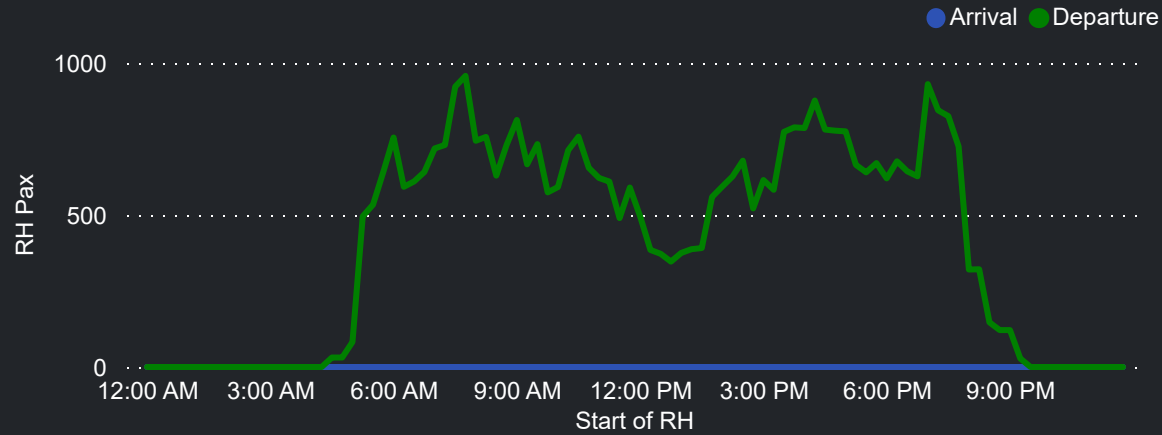

Top 10 Routes by Pax (Daily Average)

96  
Flights Daily

10,402  
Pax Daily

14,392  
Seats Daily

72.27%  
Load Factor

# Airport Operations Plan July 2023 - Terminal 1 Departures

Rolling Hour Pax (Daily Average)

Pax Heat Map

Month	Week	M	Tu	W	Th	F	Sa	Su	M	Tu	W	Th	F	Sa	Su	
Jul 2023	27						01	02							6,451	9,260
	28	03	04	05	06	07	08	09	9,520	9,081	9,607	9,451	10,293	5,710	8,930	
	29	10	11	12	13	14	15	16	10,121	9,804	10,273	9,596	11,313	7,227	10,331	
	30	17	18	19	20	21	22	23	12,886	11,565	13,344	12,668	12,039	7,460	9,745	
	31	24	25	26	27	28	29	30	11,718	10,503	10,888	10,969	11,208	6,366	9,167	
	32	31								11,274						
Aug 2023	32		01	02	03	04	05	06		9,675	10,726	10,735	11,022	6,747	9,598	
	33	07	08	09	10	11	12	13	11,017	9,874	10,665	10,953	11,270	7,046	10,038	
	34	14	15	16	17	18	19	20	12,306	10,368	12,208	12,101	12,057	7,139	10,573	
	35	21	22	23	24	25	26	27	12,482	11,668	11,518	11,604	11,954	7,458	10,049	
	36	28	29	30	31				11,771	10,381	12,027	12,001				
	Sep 2023	36					01	02	03						10,301	6,417
37		04	05	06	07	08	09	10	12,406	12,033	12,092	11,476	11,802	7,466	10,569	
38		11	12	13	14	15	16	17	11,736	11,267	13,054	12,256	13,171	8,405	10,509	
39		18	19	20	21	22	23	24	13,297	11,682	12,369	10,730	8,600	5,464	10,219	
40		25	26	27	28	29	30		11,749	9,870	11,001	10,483	10,824	5,990		
Oct 2023		40							01							8,731
	41	02	03	04	05	06	07	08	11,785	11,340	10,920	10,908	11,190	6,923	10,535	
	42	09	10	11	12	13	14	15	13,244	12,039	12,808	12,215	12,032	7,047	10,675	
	43	16	17	18	19	20	21	22	13,004	11,112	12,061	11,351	10,958	6,940	10,591	
	44	23	24	25	26	27	28		13,458	12,290	12,830	12,657	13,516	8,720		

Top 10 Routes by Pax (Daily Average)

95  
Flights Daily

9,960  
Pax Daily

14,384  
Seats Daily

69.24%  
Load Factor