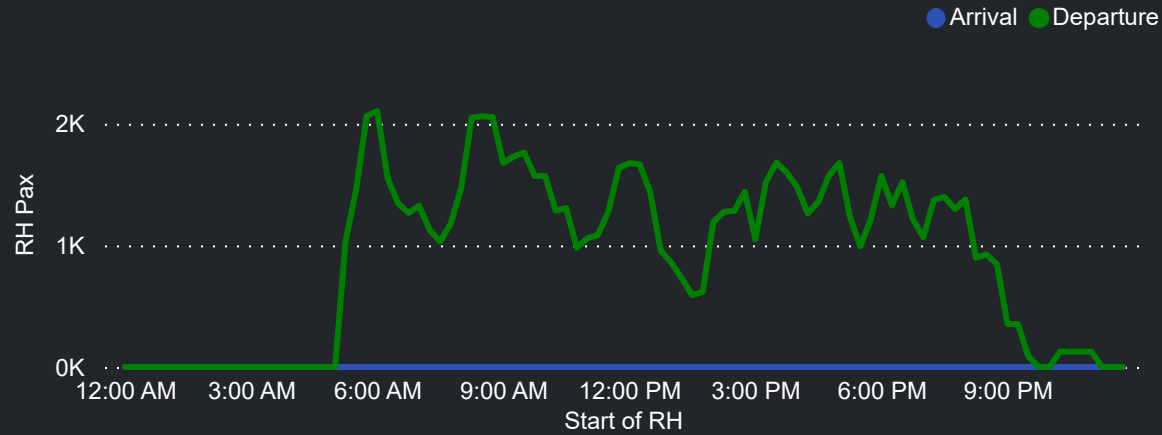

Top 10 Routes by Pax (Daily Average)

156  
Flights Daily

22,403  
Pax Daily

26,757  
Seats Daily

83.73%  
Load Factor

# Airport Operations Plan July 2023 - Terminal 3 & 4 Departures

Rolling Hour Pax (Daily Average)

Pax Heat Map

Month	Week	M	Tu	W	Th	F	Sa	Su	M	Tu	W	Th	F	Sa	Su	
Jul 2023	27						01	02							19,561	22,093
	28	03	04	05	06	07	08	09	23,768	20,180	19,950	21,501	23,138	18,257	22,895	
	29	10	11	12	13	14	15	16	22,146	19,204	17,762	20,981	23,137	19,329	24,145	
	30	17	18	19	20	21	22	23	24,507	21,864	22,801	23,686	25,096	18,916	23,809	
	31	24	25	26	27	28	29	30	22,850	19,922	20,050	22,126	23,413	16,615	23,257	
	32	31							23,773							
Aug 2023	32		01	02	03	04	05	06		19,039	20,035	22,485	24,043	18,999	22,972	
	33	07	08	09	10	11	12	13	22,501	18,594	19,131	22,528	25,093	18,939	24,712	
	34	14	15	16	17	18	19	20	22,953	20,093	20,652	23,244	25,151	20,087	24,692	
	35	21	22	23	24	25	26	27	24,650	20,337	20,963	22,870	26,335	19,637	24,753	
	36	28	29	30	31				23,602	19,622	20,400	22,970				
	Sep 2023	36					01	02	03						24,128	18,432
37		04	05	06	07	08	09	10	25,638	23,196	23,137	23,671	26,443	19,715	25,645	
38		11	12	13	14	15	16	17	26,072	23,316	24,252	24,906	28,628	21,440	27,105	
39		18	19	20	21	22	23	24	27,840	24,592	25,052	25,263	23,969	18,379	26,531	
40		25	26	27	28	29	30	25,864	21,410	22,012	23,104	25,133	18,553			
Oct 2023		40							01							22,791
	41	02	03	04	05	06	07	08	25,350	22,781	22,131	23,657	24,830	19,778	25,938	
	42	09	10	11	12	13	14	15	26,421	22,422	23,556	23,932	25,487	18,742	23,691	
	43	16	17	18	19	20	21	22	25,359	21,118	22,461	22,545	25,039	17,704	24,341	
	44	23	24	25	26	27	28	26,269	22,534	24,068	24,736	27,862	20,106			