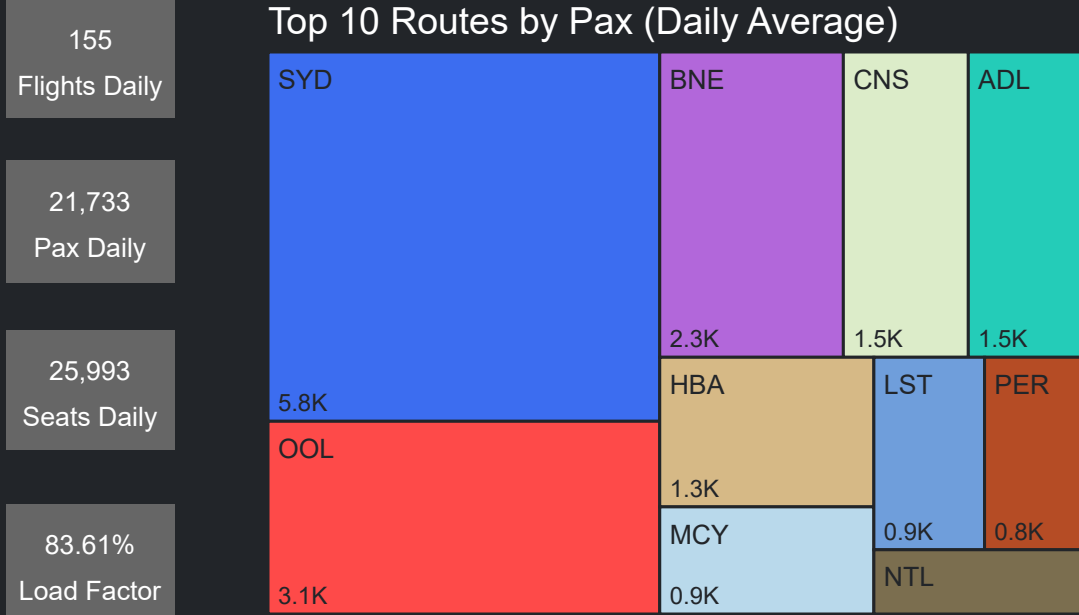

Top 10 Routes by Pax (Daily Average)

78  
Flights Daily

11,019  
Pax Daily

13,757  
Seats Daily

80.10%  
Load Factor

# Airport Operations Plan July 2023 - Terminal 4

Rolling Hour Pax (Daily Average)

Pax Heat Map

Month	Week	M	Tu	W	Th	F	Sa	Su	M	Tu	W	Th	F	Sa	Su	
Jul 2023	27						01	02						20,946	22,027	
	28	03	04	05	06	07	08	09	23,754	21,675	22,620	22,483	24,065	21,116	22,114	
	29	10	11	12	13	14	15	16	22,968	20,301	19,251	21,521	23,593	21,391	22,221	
	30	17	18	19	20	21	22	23	23,750	21,304	21,281	20,729	22,322	19,984	23,676	
	31	24	25	26	27	28	29	30	20,590	18,904	19,738	21,342	23,356	18,260	23,965	
	32	31							22,465							
Aug 2023	32		01	02	03	04	05	06		17,448	18,420	19,848	22,388	20,354	22,745	
	33	07	08	09	10	11	12	13	20,452	17,624	18,297	20,208	22,740	20,413	22,996	
	34	14	15	16	17	18	19	20	21,229	18,747	18,789	21,447	23,447	21,614	23,324	
	35	21	22	23	24	25	26	27	22,408	19,292	19,179	21,225	24,405	20,979	23,435	
	36	28	29	30	31				21,140	18,250	19,255	21,541				
	Sep 2023	36					01	02	03						23,397	19,695
37		04	05	06	07	08	09	10	23,056	21,367	21,353	21,174	24,239	20,132	23,435	
38		11	12	13	14	15	16	17	22,589	20,804	22,903	23,459	26,256	21,784	24,723	
39		18	19	20	21	22	23	24	25,217	24,357	26,375	25,434	25,883	22,276	26,563	
40		25	26	27	28	29	30		27,100	23,830	25,509	24,900	26,498	23,782		
Oct 2023		40							01							24,471
	41	02	03	04	05	06	07	08	24,616	24,049	24,252	23,937	24,029	22,079	24,769	
	42	09	10	11	12	13	14	15	23,690	21,239	23,557	21,770	23,453	19,583	21,646	
	43	16	17	18	19	20	21	22	22,249	20,306	22,629	21,450	24,142	19,454	22,733	
	44	23	24	25	26	27	28		22,729	21,207	23,668	22,428	25,259	20,933		

Top 10 Routes by Pax (Daily Average)