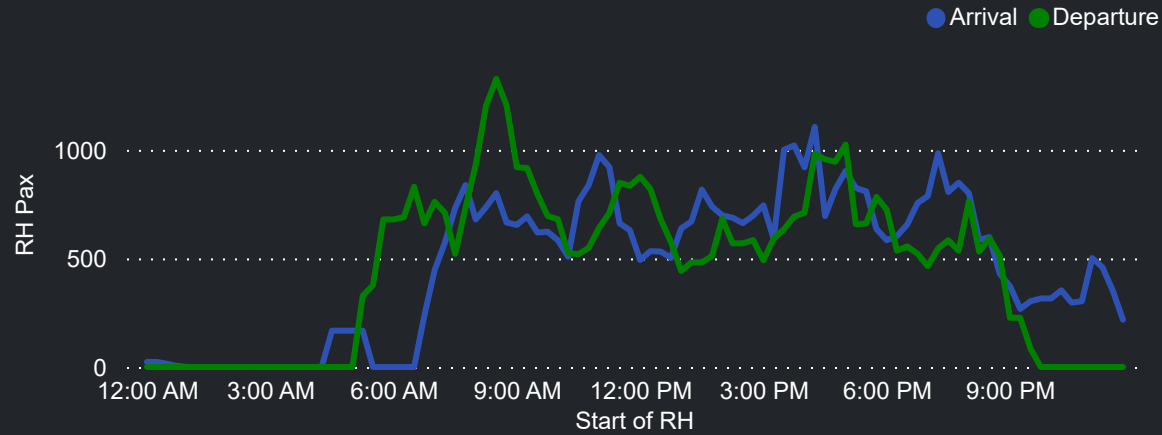

Pax Heat Map

Airport Operations Plan July 2023 - Terminal 3

Rolling Hour Pax (Daily Average)