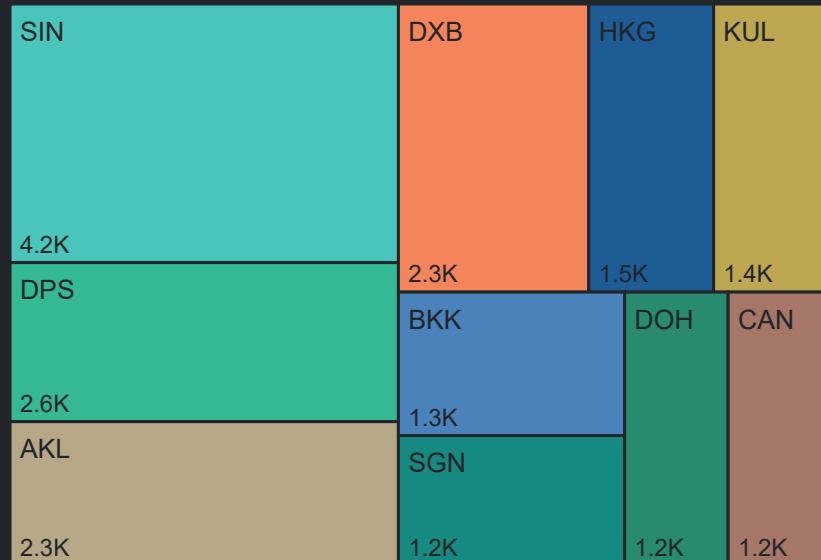

Top 10 Routes by Pax (Daily Average)

95  
Flights Daily

9,960  
Pax Daily

14,384  
Seats Daily

69.24%  
Load Factor

# Airport Operations Plan July 2023 - Terminal 2

Rolling Hour Pax (Daily Average)

Pax Heat Map

Month	Week	M	Tu	W	Th	F	Sa	Su	M	Tu	W	Th	F	Sa	Su	
Jul 2023	27						01	02							30,117	31,323
	28	03	04	05	06	07	08	09	27,595	27,708	28,800	29,256	31,543	29,210	30,665	
	29	10	11	12	13	14	15	16	27,843	28,543	28,479	29,326	31,065	29,711	30,521	
	30	17	18	19	20	21	22	23	27,599	27,295	28,234	27,698	30,874	28,177	29,609	
	31	24	25	26	27	28	29	30	25,293	26,191	27,506	27,277	30,041	28,320	29,396	
	32	31							25,606							
Aug 2023	32		01	02	03	04	05	06		27,114	27,080	28,062	30,785	28,816	30,090	
	33	07	08	09	10	11	12	13	25,331	26,640	26,977	27,907	30,512	28,410	30,566	
	34	14	15	16	17	18	19	20	25,729	26,945	26,875	27,859	30,923	29,356	30,182	
	35	21	22	23	24	25	26	27	25,108	26,175	26,231	27,433	30,253	28,679	29,206	
	36	28	29	30	31				24,753	26,156	26,082	28,321				
	Sep 2023	36					01	02	03					31,606	30,400	29,939
37		04	05	06	07	08	09	10	25,724	26,854	26,397	28,505	31,077	30,005	29,990	
38		11	12	13	14	15	16	17	26,615	27,537	27,558	29,652	31,632	31,051	31,941	
39		18	19	20	21	22	23	24	26,908	28,233	28,298	30,283	32,221	30,286	31,415	
40		25	26	27	28	29	30		27,618	28,750	28,412	29,751	31,207	30,250		
Oct 2023		40							01							29,409
	41	02	03	04	05	06	07	08	27,446	27,480	27,321	27,854	31,339	30,367	30,561	
	42	09	10	11	12	13	14	15	27,571	27,120	27,202	27,623	30,949	28,045	30,583	
	43	16	17	18	19	20	21	22	27,198	26,653	27,084	27,941	30,346	28,580	29,604	
	44	23	24	25	26	27	28		26,631	26,977	26,918	28,095	29,923	27,497		

Top 10 Routes by Pax (Daily Average)

135  
Flights Daily

28,736  
Pax Daily

36,757  
Seats Daily

78.18%  
Load Factor

Top 10 Routes by Pax (Daily Average)

68  
Flights Daily

15,248  
Pax Daily

18,377  
Seats Daily

82.97%  
Load Factor