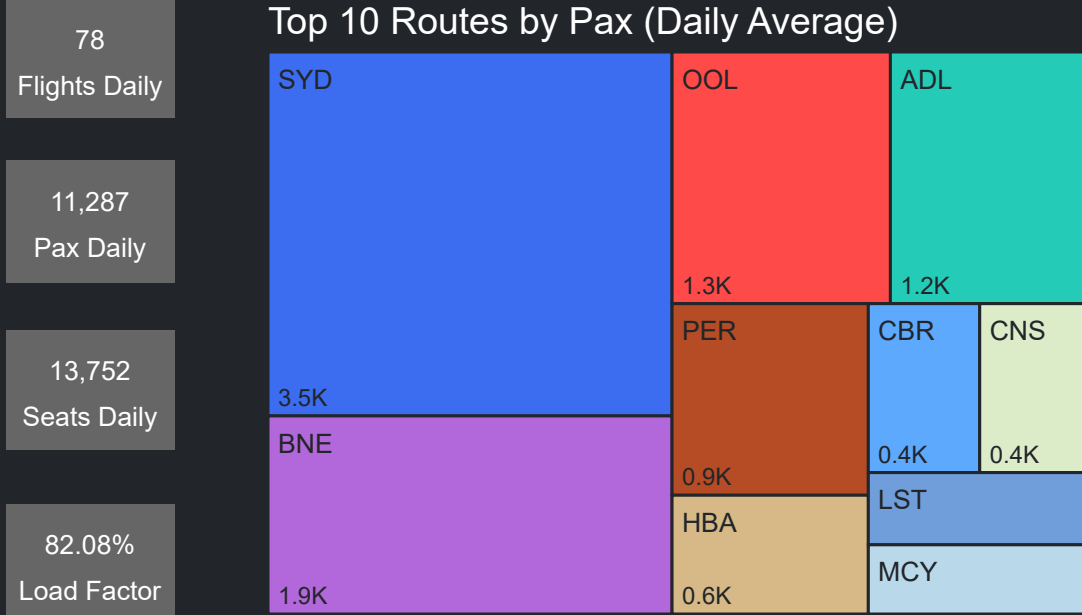

Top 10 Routes by Pax (Daily Average)

# Airport Operations Plan July 2023 - Terminal 3 Arrivals

Rolling Hour Pax (Daily Average)

Pax Heat Map

Month	Week	M	Tu	W	Th	F	Sa	Su	M	Tu	W	Th	F	Sa	Su	
Jul 2023	27						01	02							9,750	12,047
	28	03	04	05	06	07	08	09	12,426	10,981	11,141	12,458	14,046	10,050	12,758	
	29	10	11	12	13	14	15	16	12,180	10,959	11,025	12,325	13,374	9,521	12,031	
	30	17	18	19	20	21	22	23	12,826	10,753	10,170	11,090	13,119	8,797	10,758	
	31	24	25	26	27	28	29	30	11,160	8,967	9,882	11,260	13,074	8,655	11,170	
	32	31							11,156							
Aug 2023	32		01	02	03	04	05	06		9,529	9,959	11,740	12,811	8,261	10,842	
	33	07	08	09	10	11	12	13	11,438	10,447	10,402	11,667	13,407	8,628	12,093	
	34	14	15	16	17	18	19	20	12,808	11,067	11,452	12,275	14,394	9,854	12,854	
	35	21	22	23	24	25	26	27	12,281	10,672	11,402	12,175	14,270	9,229	12,597	
	36	28	29	30	31				12,295	10,628	11,258	12,152				
	Sep 2023	36					01	02	03						14,484	9,137
37		04	05	06	07	08	09	10	13,289	11,045	11,444	12,407	14,603	9,080	11,724	
38		11	12	13	14	15	16	17	13,070	11,476	12,144	13,012	13,968	8,512	12,123	
39		18	19	20	21	22	23	24	12,257	9,924	11,325	12,141	13,876	9,508	13,783	
40		25	26	27	28	29	30	14,094	12,850	13,114	14,061	15,614	10,210			
Oct 2023		40							01							
	41	02	03	04	05	06	07	08	14,023	11,519	11,640	12,677	12,488	8,627	11,395	
	42	09	10	11	12	13	14	15	11,852	10,516	10,968	12,034	13,681	8,331	11,991	
	43	16	17	18	19	20	21	22	12,214	10,539	11,084	12,473	14,168	9,258	11,785	
	44	23	24	25	26	27	28	12,043	10,806	11,341	12,514	13,746	8,034			

Top 10 Routes by Pax (Daily Average)

78  
Flights Daily

11,287  
Pax Daily

13,752  
Seats Daily

82.08%  
Load Factor

Top 10 Routes by Pax (Daily Average)

78  
Flights Daily

11,019  
Pax Daily

13,757  
Seats Daily

80.10%  
Load Factor