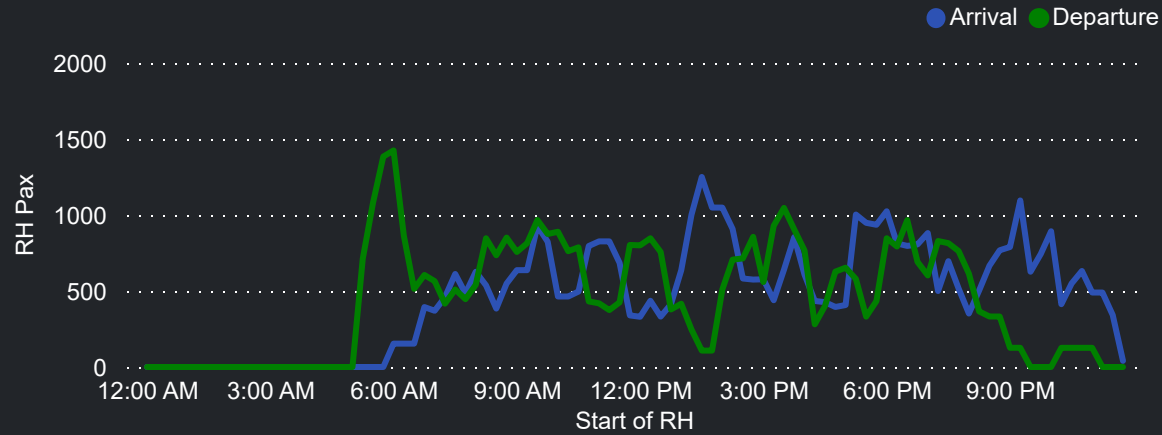

Pax Heat Map

Airport Operations Plan July 2023 - Terminal 4

Rolling Hour Pax (Daily Average)