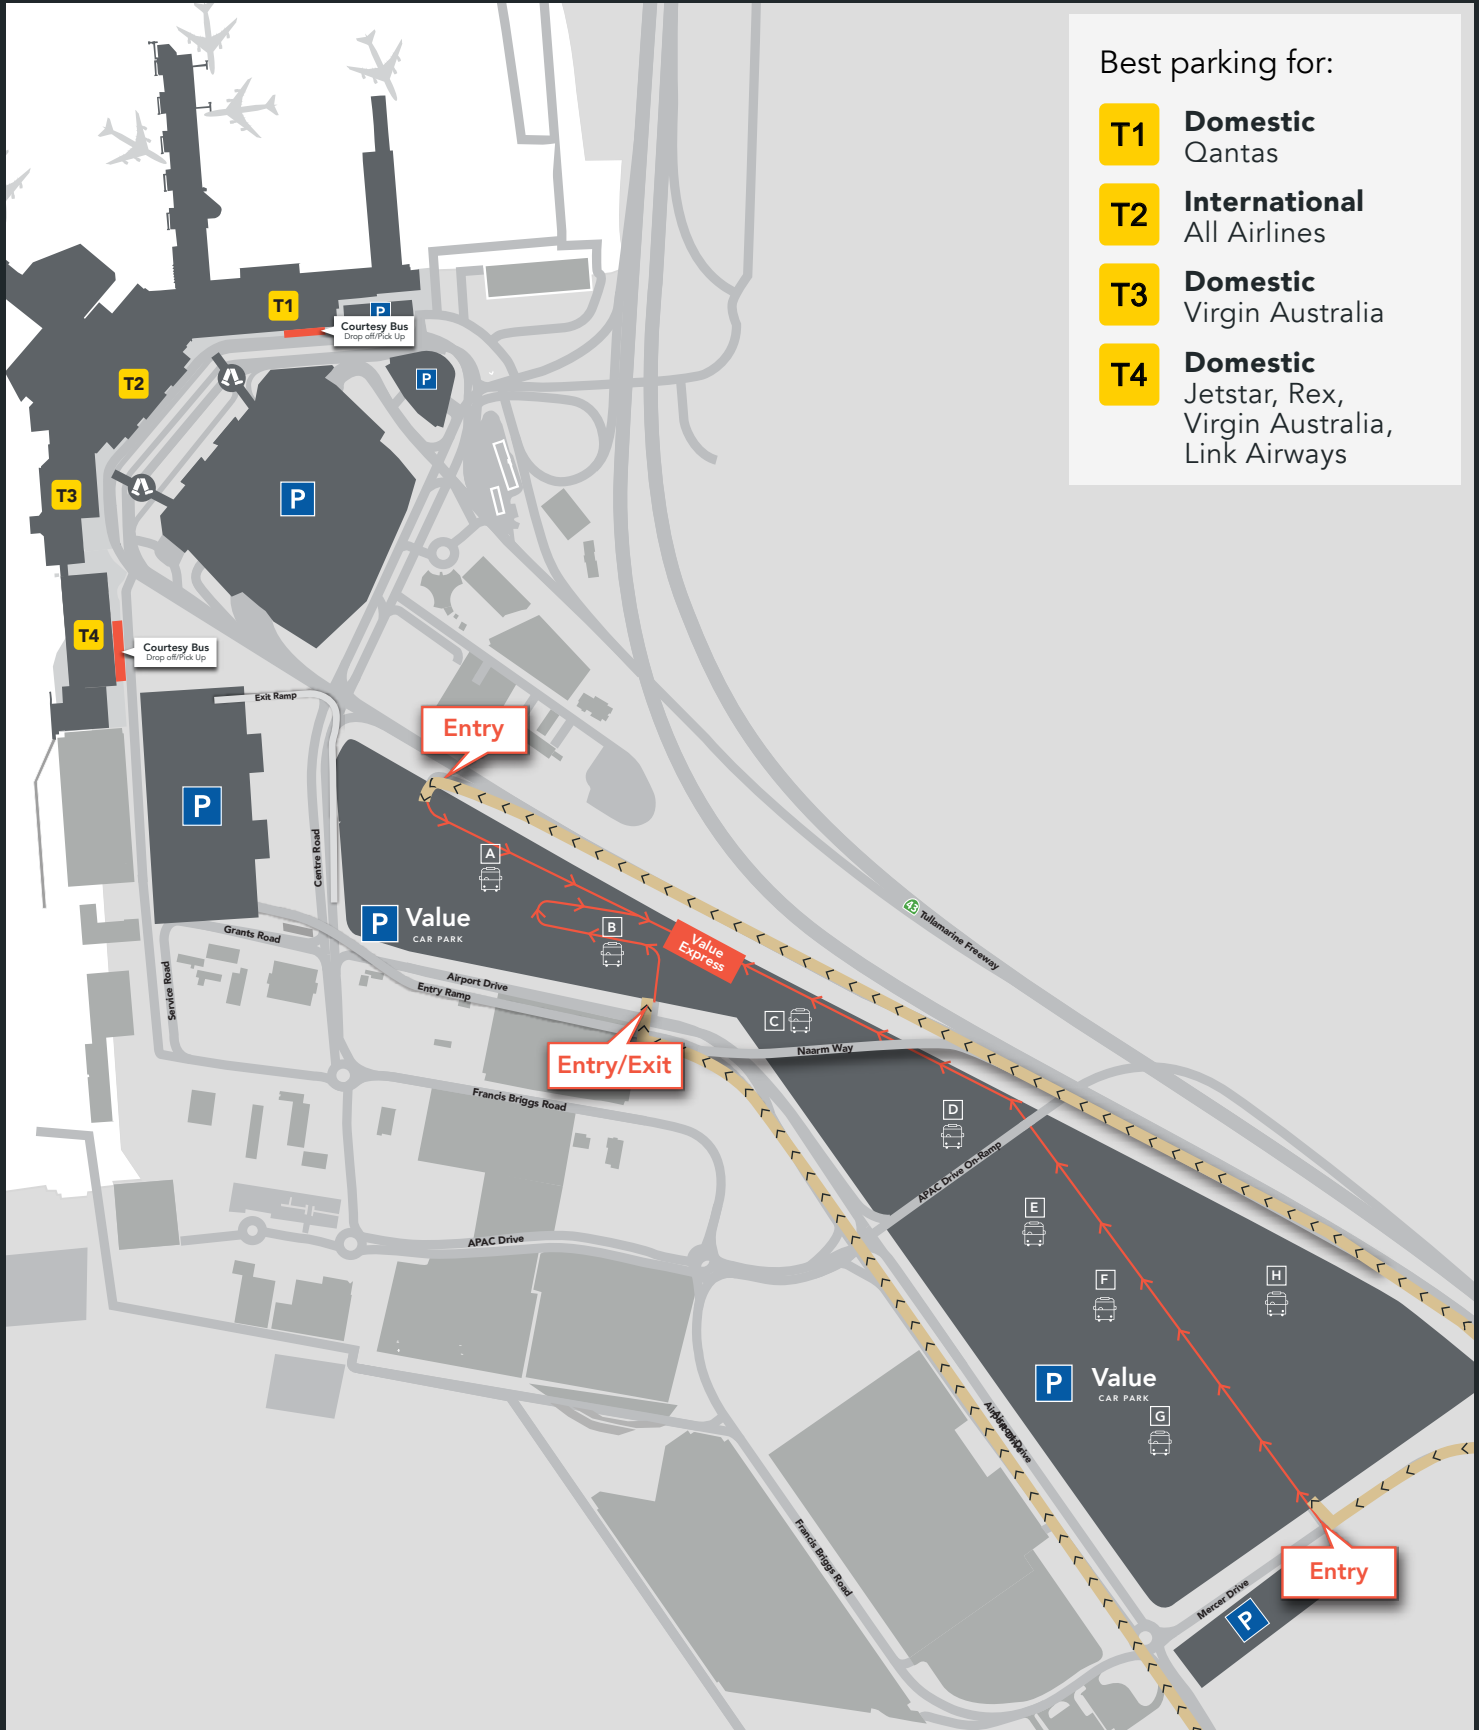

# Value Express Car Park

Terminal 1, 2, 3 & 4

Best parking for:

- T1 Domestic**  
Qantas
- T2 International**  
All Airlines
- T3 Domestic**  
Virgin Australia
- T4 Domestic**  
Jetstar, Rex,  
Virgin Australia,  
Link Airways