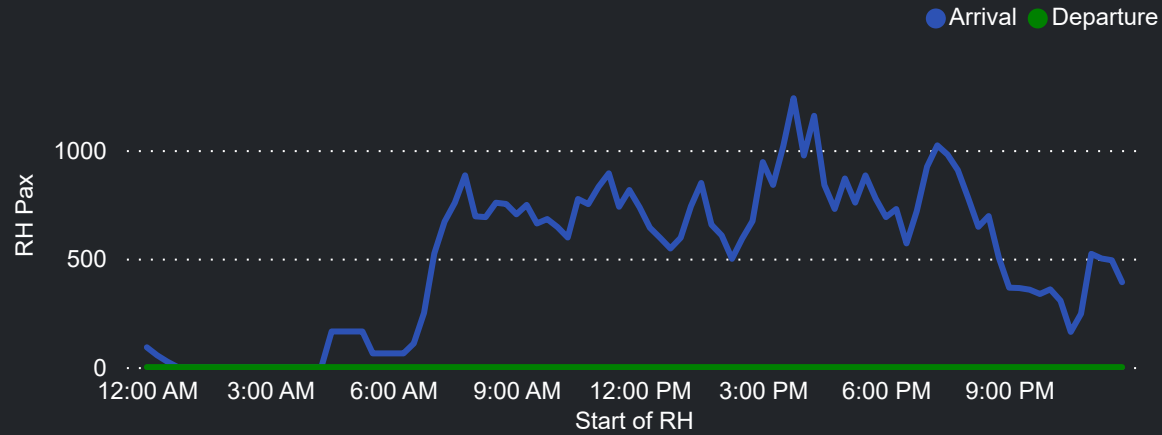

Pax Heat Map

Airport Operations Plan - Terminal 3 Arrivals

Rolling Hour Pax (Daily Average)