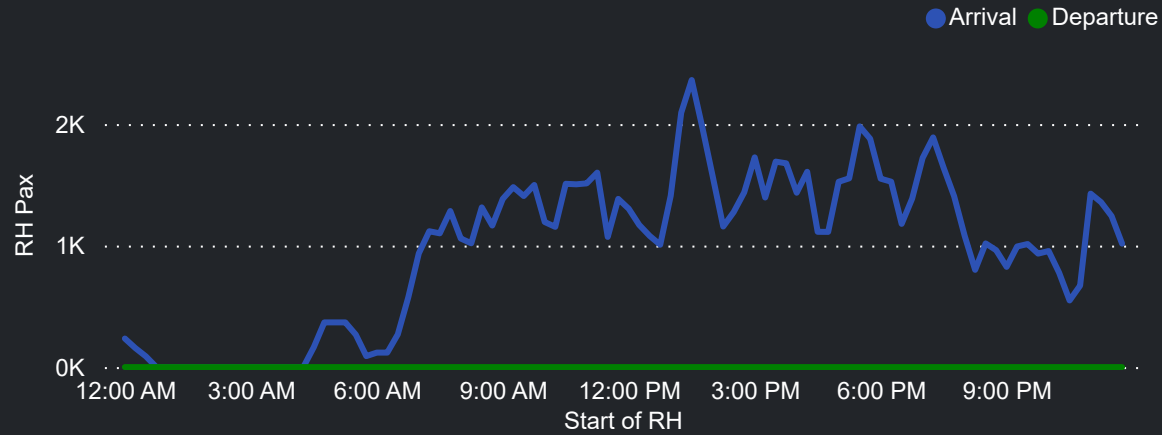

Pax Heat Map

Airport Operations Plan - Terminal 3 & 4 Arrivals

Rolling Hour Pax (Daily Average)