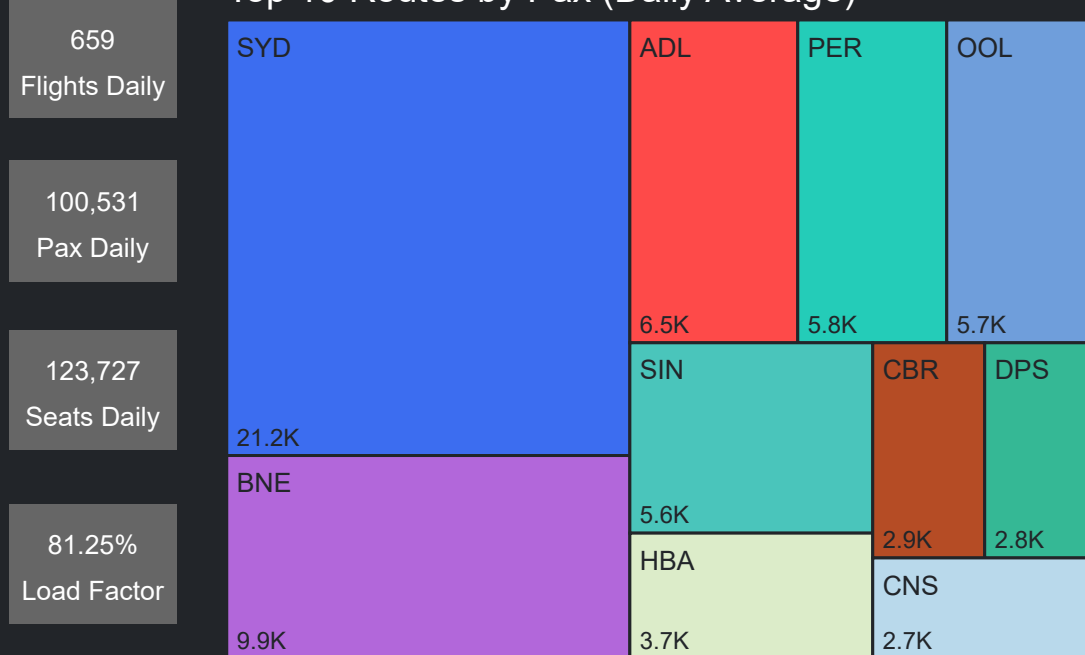

Top 10 Routes by Pax (Daily Average)

659
Flights Daily

100,531
Pax Daily

123,727
Seats Daily

81.25%
Load Factor

Airport Operations Plan - Terminal 1

Rolling Hour Pax (Daily Average)

Top 10 Routes by Pax (Daily Average)