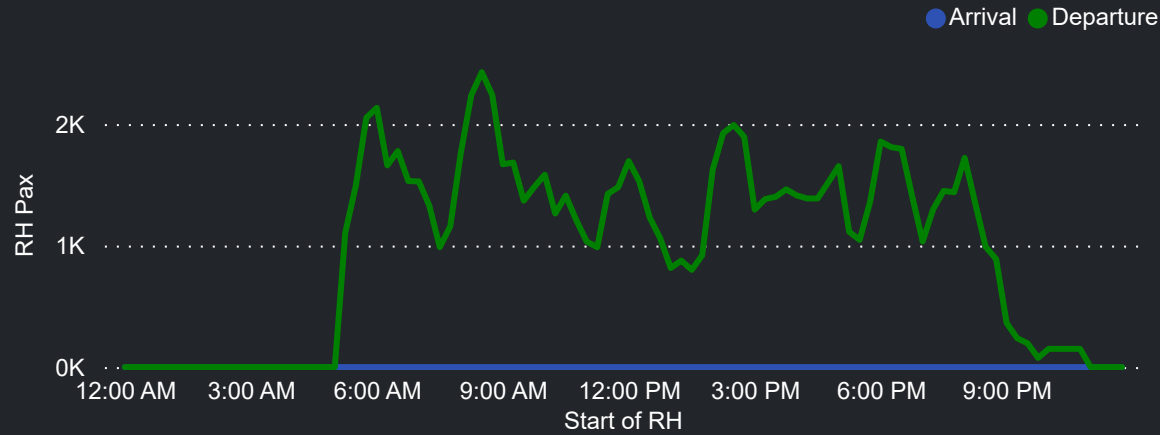

Pax Heat Map

Airport Operations Plan - Terminal 3 & 4 Departures

Rolling Hour Pax (Daily Average)