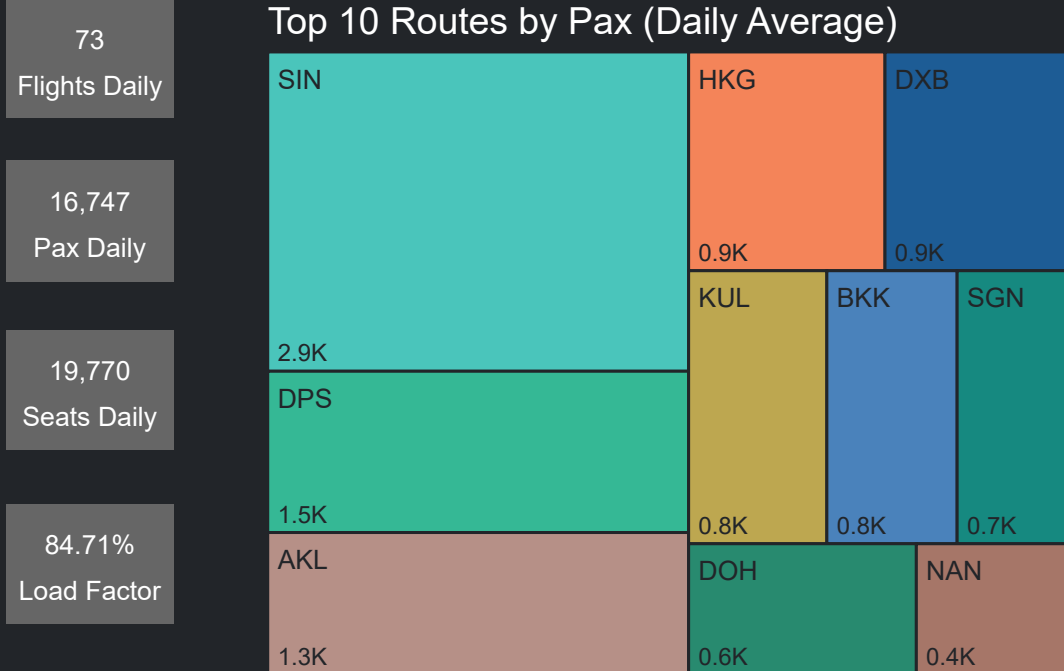

Top 10 Routes by Pax (Daily Average)

93
Flights Daily

10,762
Pax Daily

14,133
Seats Daily

76.14%
Load Factor

Airport Operations Plan - Terminal 2

Rolling Hour Pax (Daily Average)

Pax Heat Map

Top 10 Routes by Pax (Daily Average)

147
Flights Daily

32,283
Pax Daily

39,541
Seats Daily

81.64%
Load Factor

Airport Operations Plan - Terminal 2 Arrivals

Rolling Hour Pax (Daily Average)

Pax Heat Map

Top 10 Routes by Pax (Daily Average)

73
Flights Daily

16,747
Pax Daily

19,770
Seats Daily

84.71%
Load Factor

Airport Operations Plan - Terminal 2 Departures

Rolling Hour Pax (Daily Average)

Pax Heat Map

Top 10 Routes by Pax (Daily Average)

73
Flights Daily

15,536
Pax Daily

19,770
Seats Daily

78.58%
Load Factor

Airport Operations Plan - Terminal 3

Rolling Hour Pax (Daily Average)

Top 10 Routes by Pax (Daily Average)