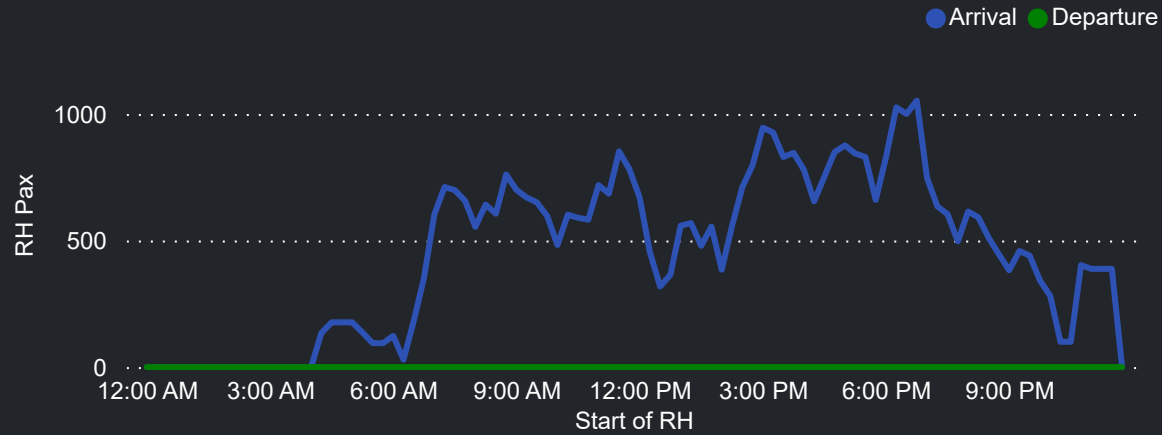

Pax Heat Map

Airport Operations Plan - Terminal 1 Arrivals

Rolling Hour Pax (Daily Average)