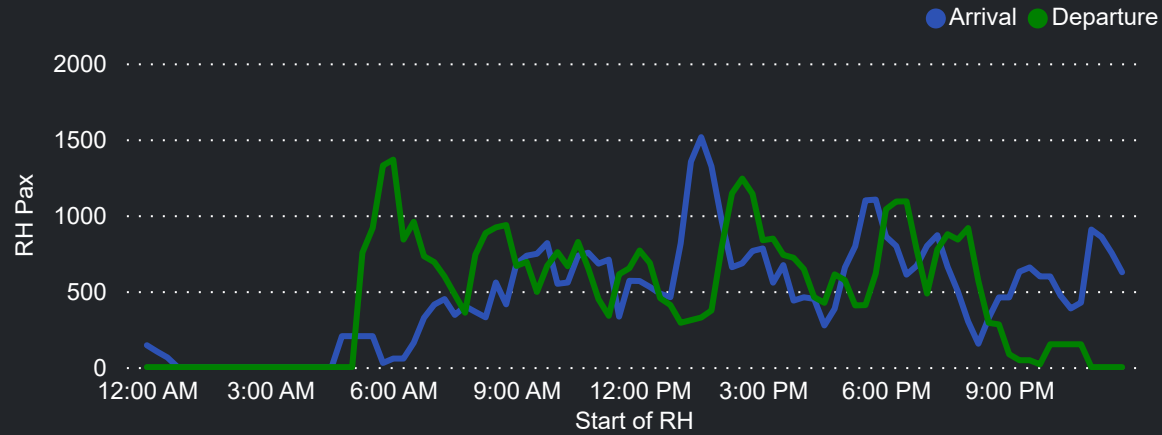

Pax Heat Map

Airport Operations Plan - Terminal 4

Rolling Hour Pax (Daily Average)