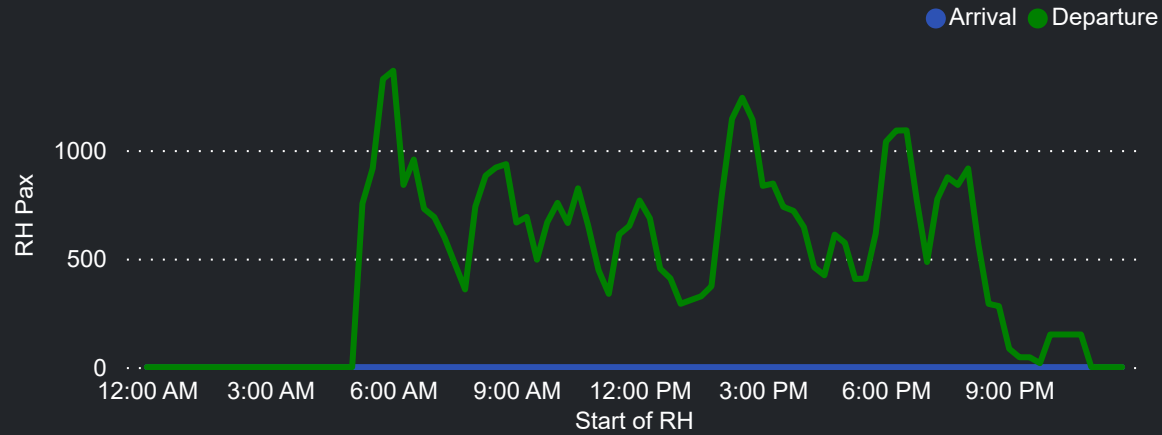

Pax Heat Map

Airport Operations Plan - Terminal 4 Departures

Rolling Hour Pax (Daily Average)