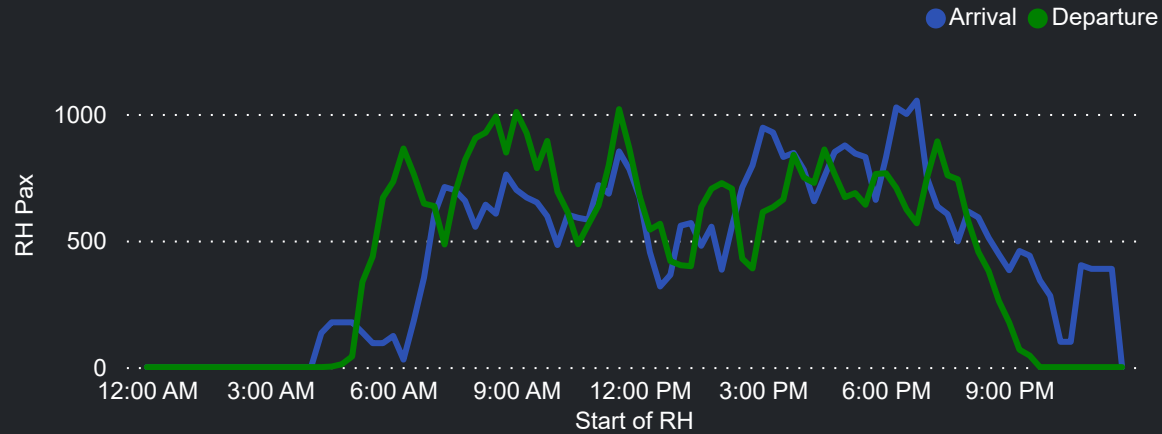

Top 10 Routes by Pax (Daily Average)

659
Flights Daily

100,531
Pax Daily

123,727
Seats Daily

81.25%
Load Factor

Airport Operations Plan - Terminal 1

Rolling Hour Pax (Daily Average)

Top 10 Routes by Pax (Daily Average)