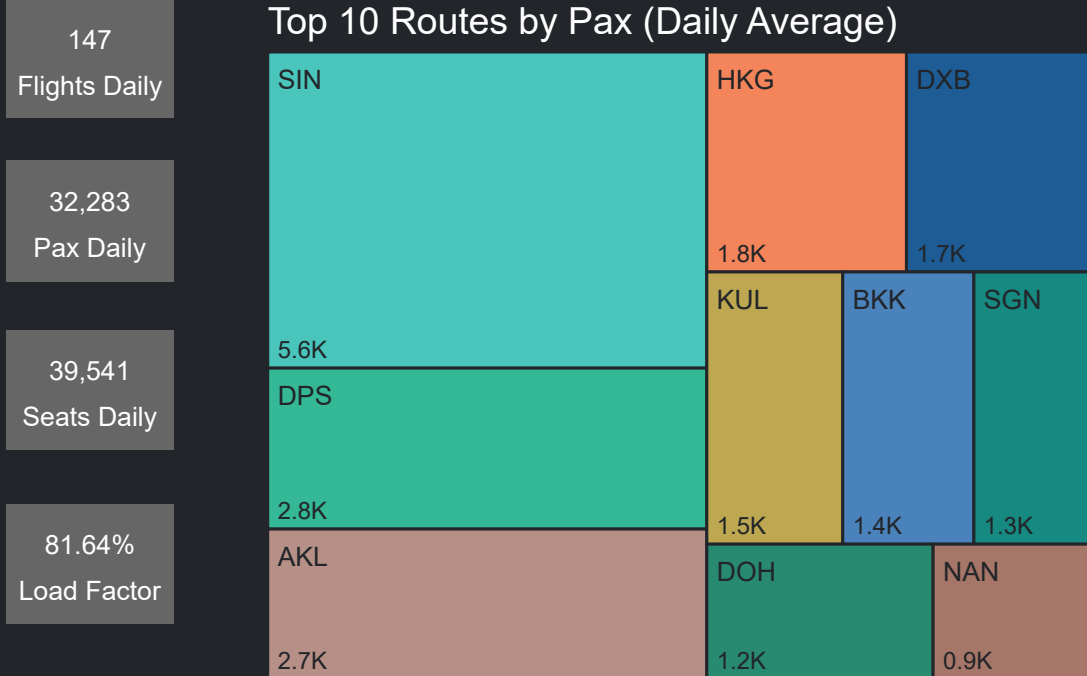

Top 10 Routes by Pax (Daily Average)

659
Flights Daily

100,531
Pax Daily

123,727
Seats Daily

81.25%
Load Factor

Airport Operations Plan - Terminal 1

Rolling Hour Pax (Daily Average)

Top 10 Routes by Pax (Daily Average)

Top 10 Routes by Pax (Daily Average)

93
Flights Daily

10,762
Pax Daily

14,133
Seats Daily

76.14%
Load Factor

Airport Operations Plan - Terminal 2

Rolling Hour Pax (Daily Average)

Pax Heat Map

Top 10 Routes by Pax (Daily Average)

147
Flights Daily

32,283
Pax Daily

39,541
Seats Daily

81.64%
Load Factor

Airport Operations Plan - Terminal 2 Arrivals

Rolling Hour Pax (Daily Average)

Pax Heat Map

Top 10 Routes by Pax (Daily Average)

73
Flights Daily

15,536
Pax Daily

19,770
Seats Daily

78.58%
Load Factor

Airport Operations Plan - Terminal 3

Rolling Hour Pax (Daily Average)

Top 10 Routes by Pax (Daily Average)