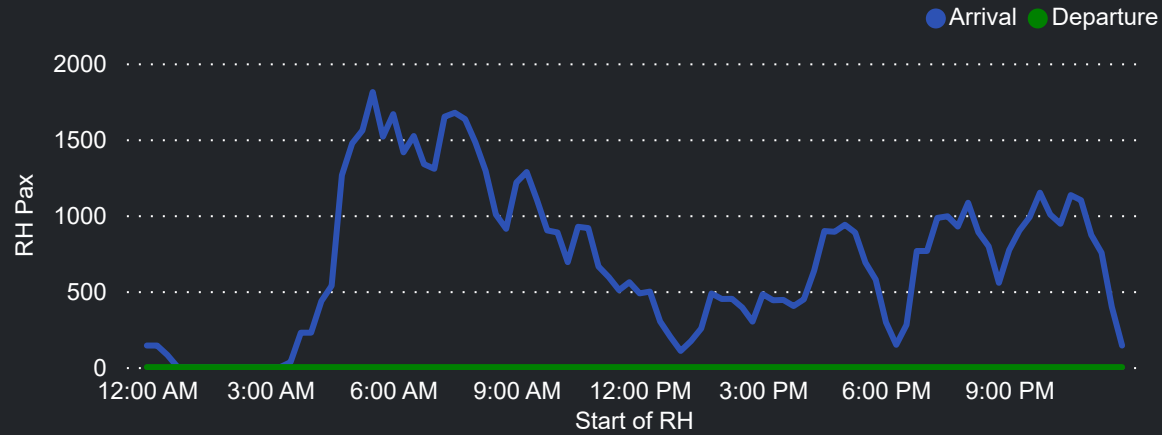

Top 10 Routes by Pax (Daily Average)

147
Flights Daily

32,283
Pax Daily

39,541
Seats Daily

81.64%
Load Factor

Airport Operations Plan - Terminal 2 Arrivals

Rolling Hour Pax (Daily Average)

Pax Heat Map

Top 10 Routes by Pax (Daily Average)

73
Flights Daily

16,747
Pax Daily

19,770
Seats Daily

84.71%
Load Factor

Airport Operations Plan - Terminal 2 Departures

Rolling Hour Pax (Daily Average)

Pax Heat Map