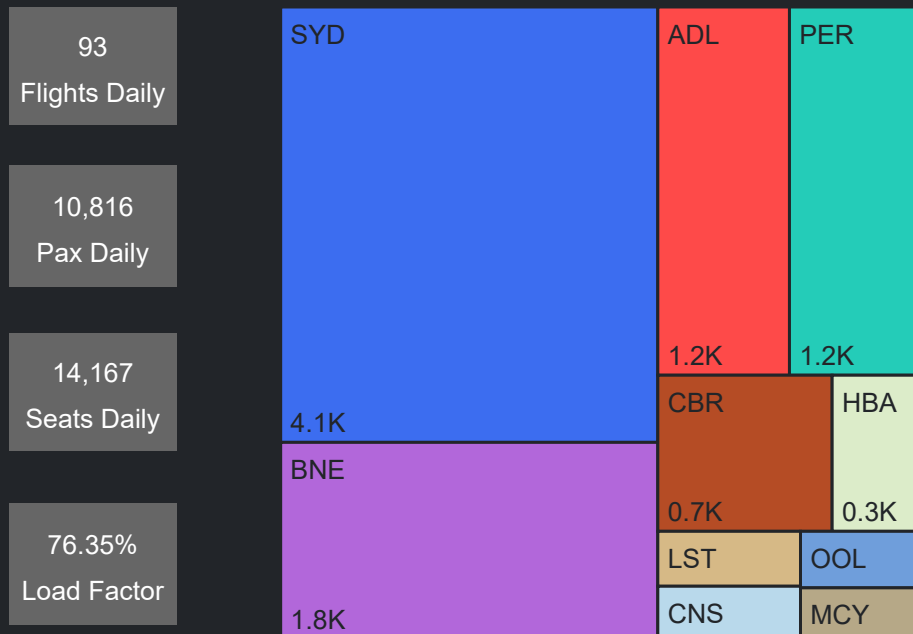

Top 10 Routes by Pax (Daily Average)

Month	Week	M	Tu	W	Th	F	Sa	Su	M	Tu	W	Th	F	Sa	Su	
Jul 2024	27	01	02	03	04	05	06	07	9,560	9,101	10,691	12,134	13,508	8,849	10,588	
	28	08	09	10	11	12	13	14	10,869	10,412	11,899	13,180	12,711	8,256	10,303	
	29	15	16	17	18	19	20	21	11,697	10,125	11,086	12,451	12,759	7,163	8,958	
	30	22	23	24	25	26	27	28	9,693	8,904	10,430	11,296	12,581	6,688	9,284	
	31	29	30	31					10,962	10,043	10,695					
Aug 2024	31				01	02	03	04				12,764	12,991	7,407	8,610	
	32	05	06	07	08	09	10	11	9,494	9,200	9,709	12,148	11,872	6,991	9,398	
	33	12	13	14	15	16	17	18	9,624	10,463	10,257	11,795	11,929	6,842	9,517	
	34	19	20	21	22	23	24	25	10,730	10,381	10,665	12,777	12,881	7,860	9,207	
	35	26	27	28	29	30	31		10,517	9,890	10,527	12,212	12,243	7,214		
Sep 2024	35							01							10,019	
	36	02	03	04	05	06	07	08	10,826	10,380	10,616	11,420	11,395	6,943	8,475	
	37	09	10	11	12	13	14	15	9,875	9,769	10,333	12,841	13,272	6,824	9,436	
	38	16	17	18	19	20	21	22	9,990	10,160	10,139	11,958	11,955	6,756	9,059	
	39	23	24	25	26	27	28	29	10,033	9,764	11,322	13,370	14,023	8,833	10,802	
Oct 2024	40	30							12,318							
	40		01	02	03	04	05	06		11,938	12,743	14,587	14,175	9,191	11,529	
	41	07	08	09	10	11	12	13	12,516	12,302	11,688	13,700	13,227	7,772	9,879	
	42	14	15	16	17	18	19	20	10,674	9,702	10,750	12,880	12,929	7,343	9,825	
	43	21	22	23	24	25	26	27	11,505	10,483	11,369	12,955	13,447	7,638	9,854	
Nov 2024	44	28	29	30	31				11,755	11,624	12,167	12,920				
	44					01	02	03						12,600	7,415	10,445
	45	04	05	06	07	08	09	10	11,831	10,283	12,296	12,452	12,763	6,966	8,439	
	46	11	12	13	14	15	16	17	10,276	11,132	12,849	13,073	13,463	7,869	10,286	
	47	18	19	20	21	22	23	24	11,826	11,423	12,558	13,055	13,268	8,103	10,192	
48	25	26	27	28	29	30		12,585	12,407	14,018	14,878	14,390	8,711