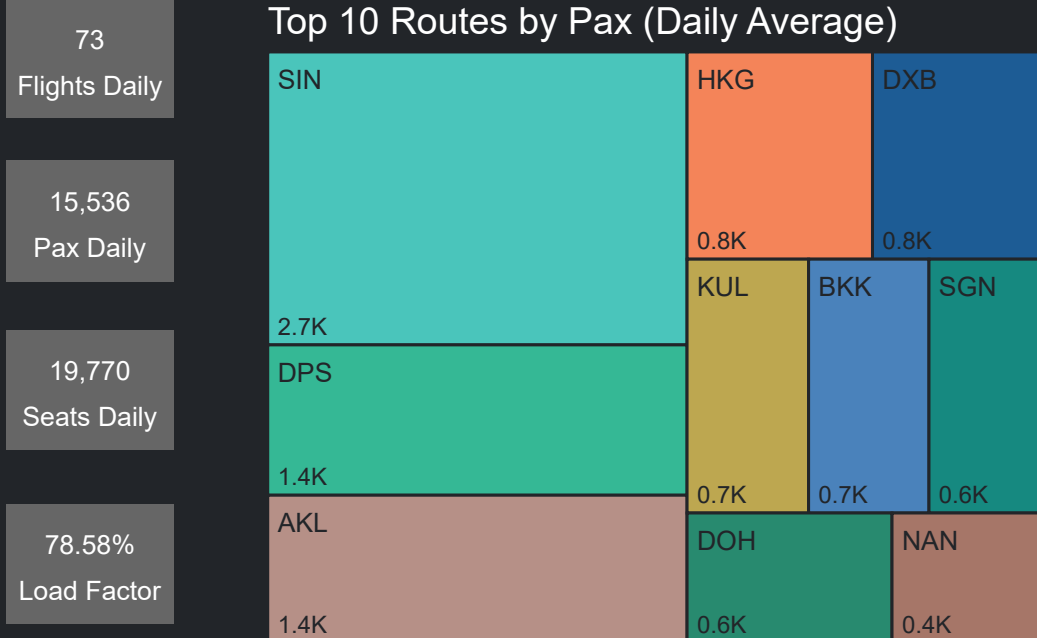

Top 10 Routes by Pax (Daily Average)

147
Flights Daily

32,283
Pax Daily

39,541
Seats Daily

81.64%
Load Factor

Airport Operations Plan - Terminal 2 Arrivals

Rolling Hour Pax (Daily Average)

Pax Heat Map

Top 10 Routes by Pax (Daily Average)

73
Flights Daily

16,747
Pax Daily

19,770
Seats Daily

84.71%
Load Factor

Airport Operations Plan - Terminal 2 Departures

Rolling Hour Pax (Daily Average)

Pax Heat Map

Top 10 Routes by Pax (Daily Average)

73
Flights Daily

15,536
Pax Daily

19,770
Seats Daily

78.58%
Load Factor

Airport Operations Plan - Terminal 3

Rolling Hour Pax (Daily Average)

Top 10 Routes by Pax (Daily Average)