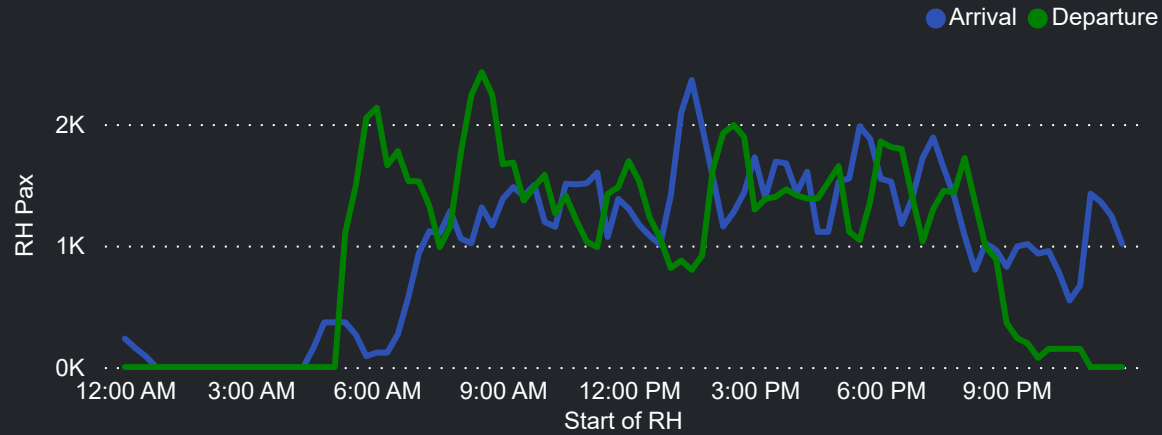

Pax Heat Map

Airport Operations Plan - Terminal 3 & 4

Rolling Hour Pax (Daily Average)