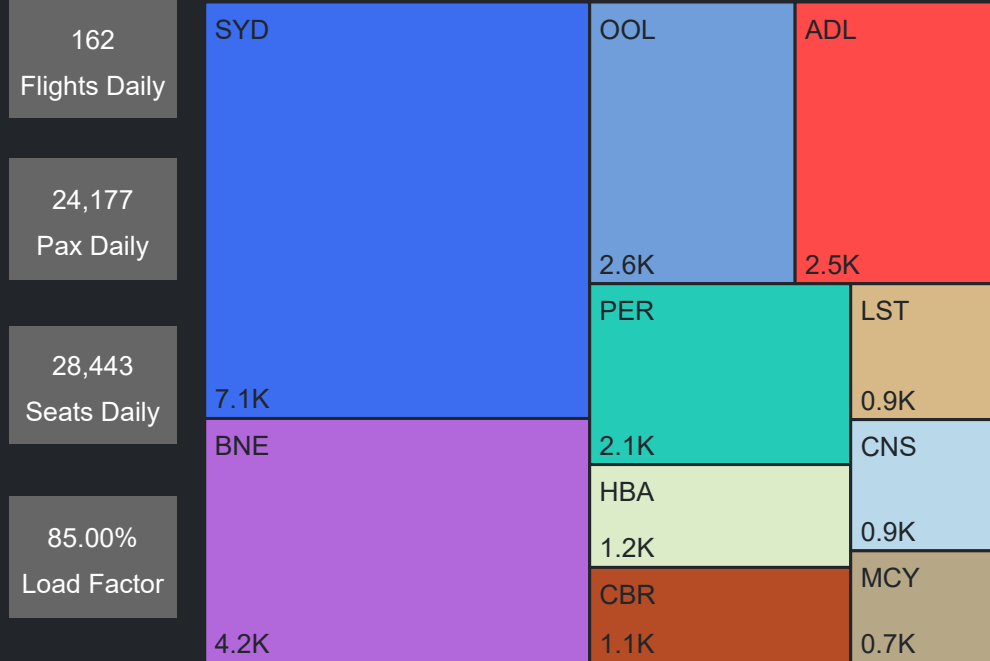

Top 10 Routes by Pax (Daily Average)

73
Flights Daily

15,536
Pax Daily

19,770
Seats Daily

78.58%
Load Factor

Airport Operations Plan - Terminal 3

Rolling Hour Pax (Daily Average)

Top 10 Routes by Pax (Daily Average)