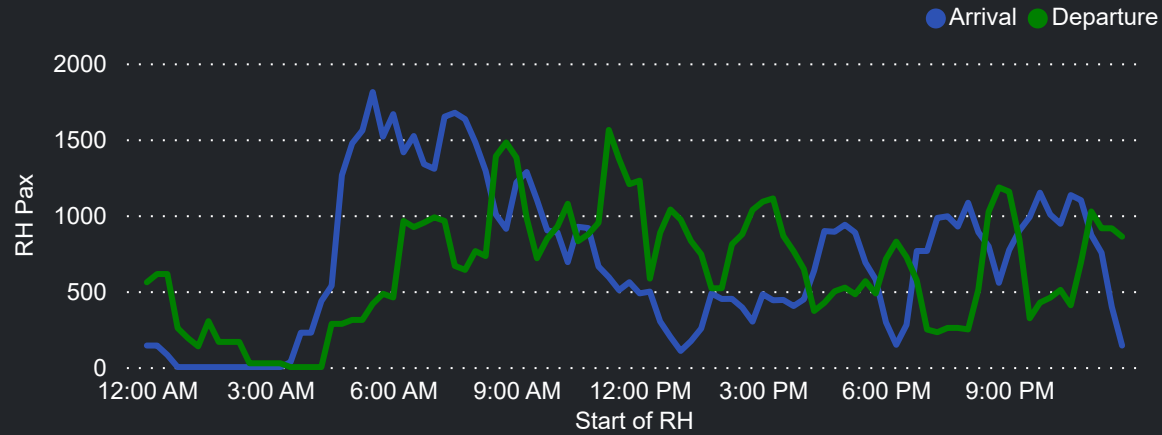

Top 10 Routes by Pax (Daily Average)

93
Flights Daily

10,762
Pax Daily

14,133
Seats Daily

76.14%
Load Factor

Airport Operations Plan - Terminal 2

Rolling Hour Pax (Daily Average)

Pax Heat Map