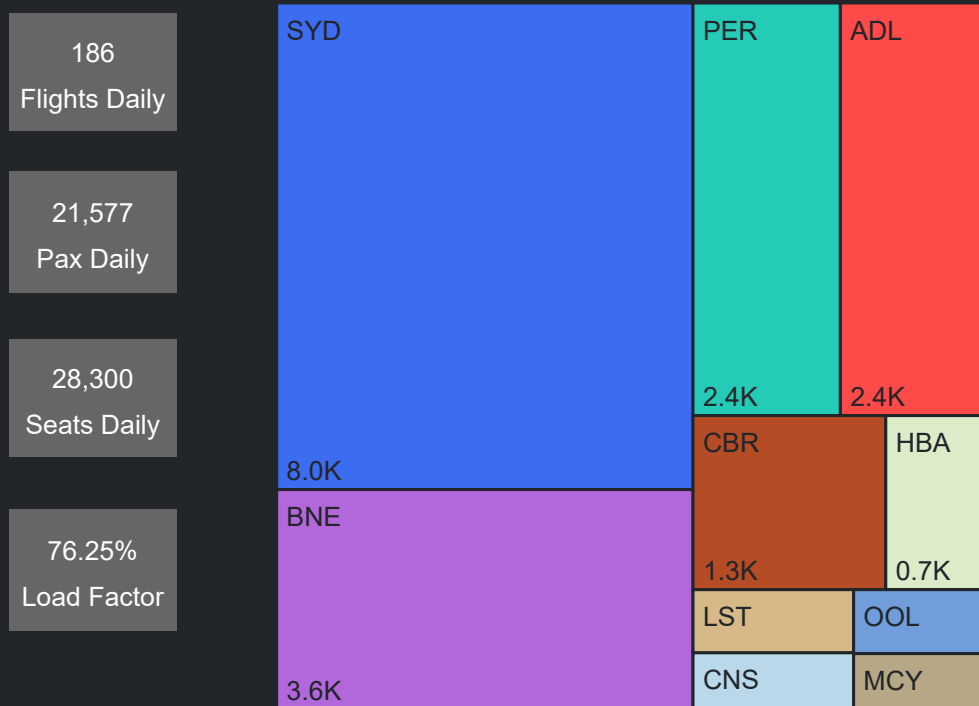

Top 10 Routes by Pax (Daily Average)

659
Flights Daily

100,531
Pax Daily

123,727
Seats Daily

81.25%
Load Factor

Airport Operations Plan - Terminal 1

Rolling Hour Pax (Daily Average)

Top 10 Routes by Pax (Daily Average)