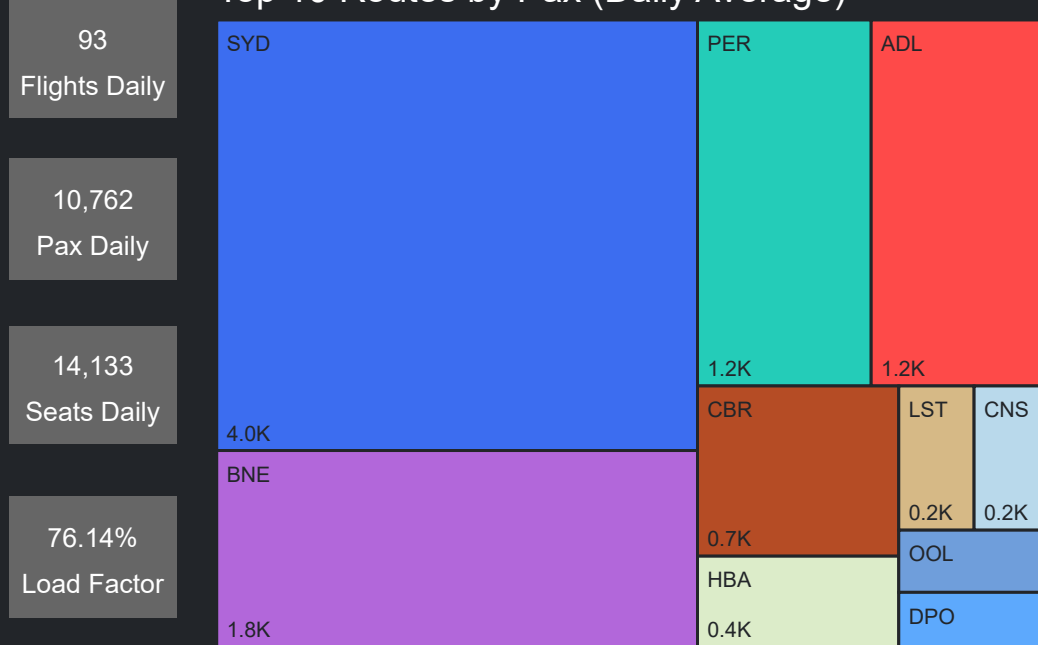

Top 10 Routes by Pax (Daily Average)

93
Flights Daily

10,762
Pax Daily

14,133
Seats Daily

76.14%
Load Factor

Airport Operations Plan - Terminal 2

Rolling Hour Pax (Daily Average)

Pax Heat Map