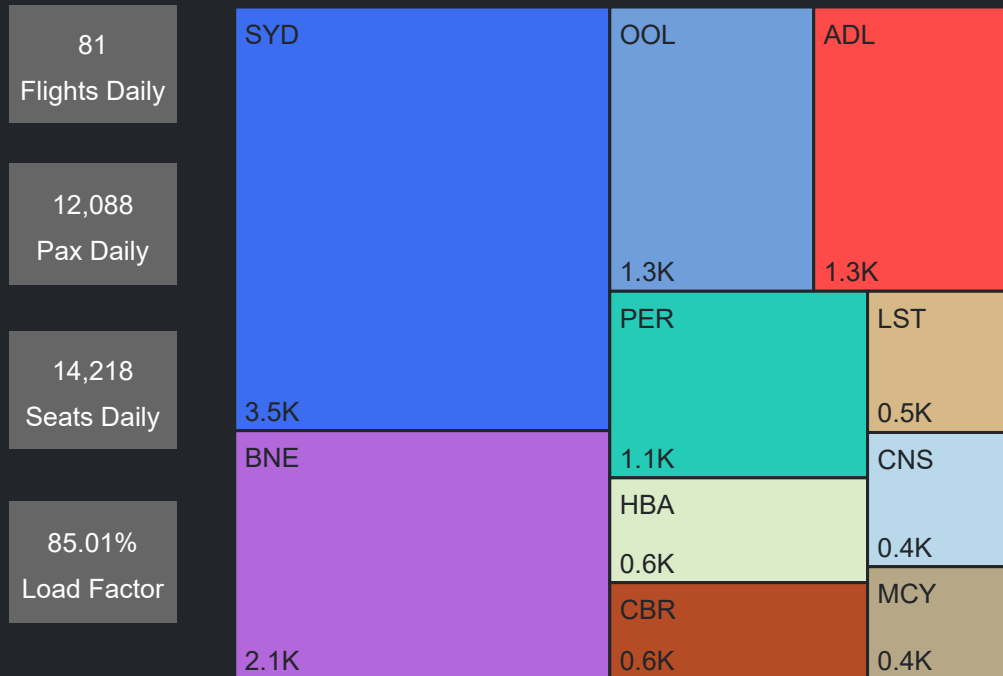

Top 10 Routes by Pax (Daily Average)

Month	Week	M	Tu	W	Th	F	Sa	Su	M	Tu	W	Th	F	Sa	Su
Jul 2024	27	01	02	03	04	05	06	07	9,687	8,417	10,288	12,527	14,207	10,586	12,925
	28	08	09	10	11	12	13	14	13,192	12,034	12,197	13,828	14,615	10,339	13,400
	29	15	16	17	18	19	20	21	13,413	11,455	11,386	13,291	14,510	9,308	11,974
	30	22	23	24	25	26	27	28	10,594	9,601	10,860	12,740	14,315	8,929	12,175
	31	29	30	31					11,822	10,701	10,795				
Aug 2024	31				01	02	03	04				12,651	14,321	8,854	11,282
	32	05	06	07	08	09	10	11	10,952	8,833	9,816	11,912	13,784	7,757	11,665
	33	12	13	14	15	16	17	18	10,443	10,705	10,183	12,318	12,927	7,947	11,568
	34	19	20	21	22	23	24	25	11,487	9,936	10,925	12,650	13,870	8,372	11,246
	35	26	27	28	29	30	31		11,588	9,859	10,546	12,116	13,326	8,374	
Sep 2024	35							01							11,533
	36	02	03	04	05	06	07	08	12,538	10,794	10,187	12,398	13,447	8,657	11,096
	37	09	10	11	12	13	14	15	12,157	10,459	11,009	13,377	14,730	8,945	11,924
	38	16	17	18	19	20	21	22	11,333	10,309	10,392	13,197	13,881	8,297	12,352
	39	23	24	25	26	27	28	29	12,293	10,719	11,200	14,065	15,013	10,116	14,132
Oct 2024	40	30							14,816						
	40		01	02	03	04	05	06		13,385	13,594	14,527	15,486	10,669	13,976
	41	07	08	09	10	11	12	13	14,338	13,163	11,227	13,591	13,912	9,277	12,360
	42	14	15	16	17	18	19	20	10,496	10,433	10,736	11,911	13,610	9,985	12,281
	43	21	22	23	24	25	26	27	12,184	10,991	11,535	13,046	14,774	9,363	13,417
Nov 2024	44	28	29	30	31				12,267	11,722	11,501	13,613			
	44					01	02	03					15,412	10,342	13,760
	45	04	05	06	07	08	09	10	13,455	11,040	11,389	13,599	15,868	10,414	12,292
	46	11	12	13	14	15	16	17	13,027	12,671	12,602	14,485	16,263	11,360	14,554
	47	18	19	20	21	22	23	24	14,295	12,065	12,462	14,628	16,142	11,324	14,681
48	25	26	27	28	29	30		14,301	12,809	13,415	15,305	16,688	11,721