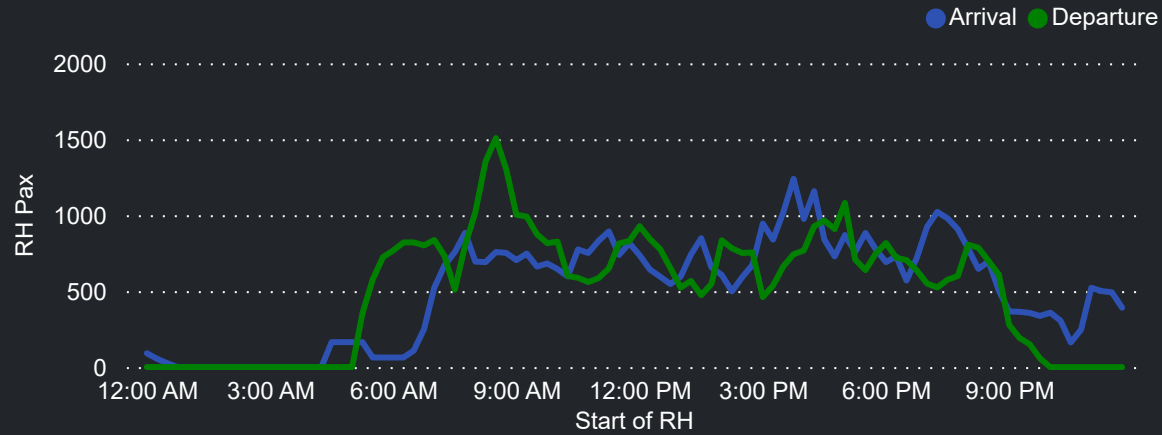

Top 10 Routes by Pax (Daily Average)

73
Flights Daily

15,536
Pax Daily

19,770
Seats Daily

78.58%
Load Factor

Airport Operations Plan - Terminal 3

Rolling Hour Pax (Daily Average)

Top 10 Routes by Pax (Daily Average)