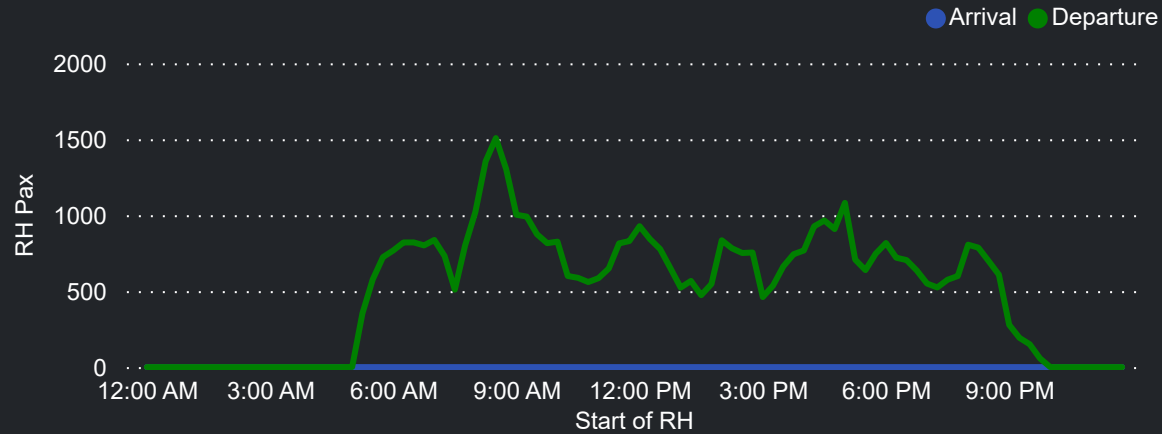

Pax Heat Map

Airport Operations Plan - Terminal 3 Departures

Rolling Hour Pax (Daily Average)