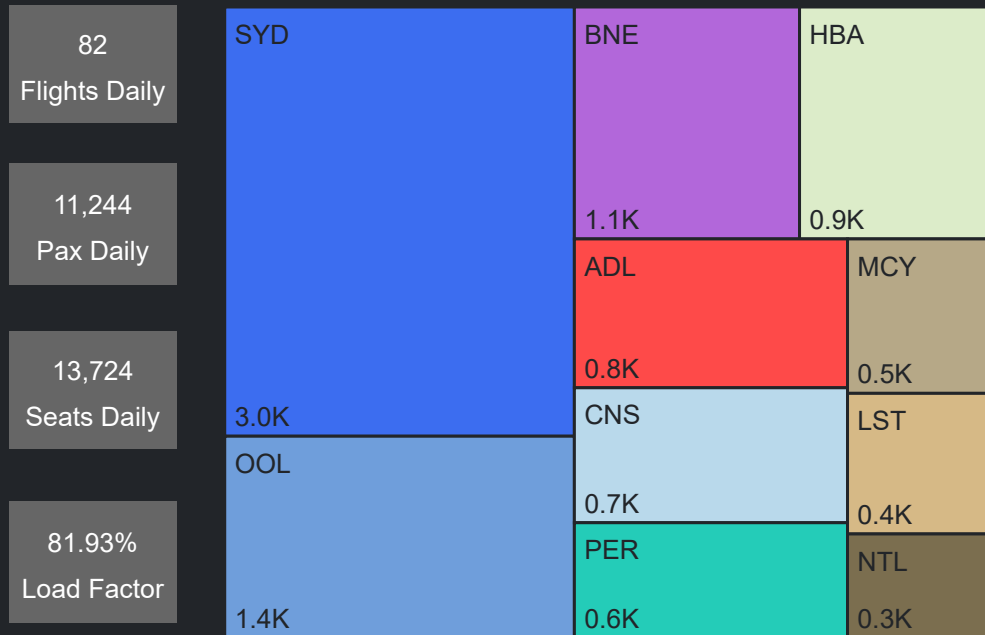

Top 10 Routes by Pax (Daily Average)