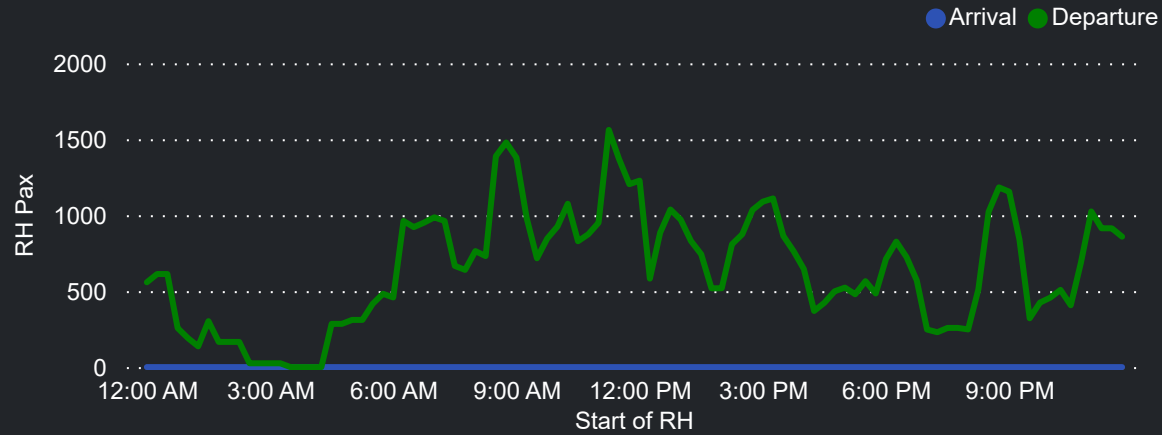

Top 10 Routes by Pax (Daily Average)

73
Flights Daily

16,747
Pax Daily

19,770
Seats Daily

84.71%
Load Factor

Airport Operations Plan - Terminal 2 Departures

Rolling Hour Pax (Daily Average)

Pax Heat Map

Top 10 Routes by Pax (Daily Average)

73
Flights Daily

15,536
Pax Daily

19,770
Seats Daily

78.58%
Load Factor

Airport Operations Plan - Terminal 3

Rolling Hour Pax (Daily Average)

Top 10 Routes by Pax (Daily Average)