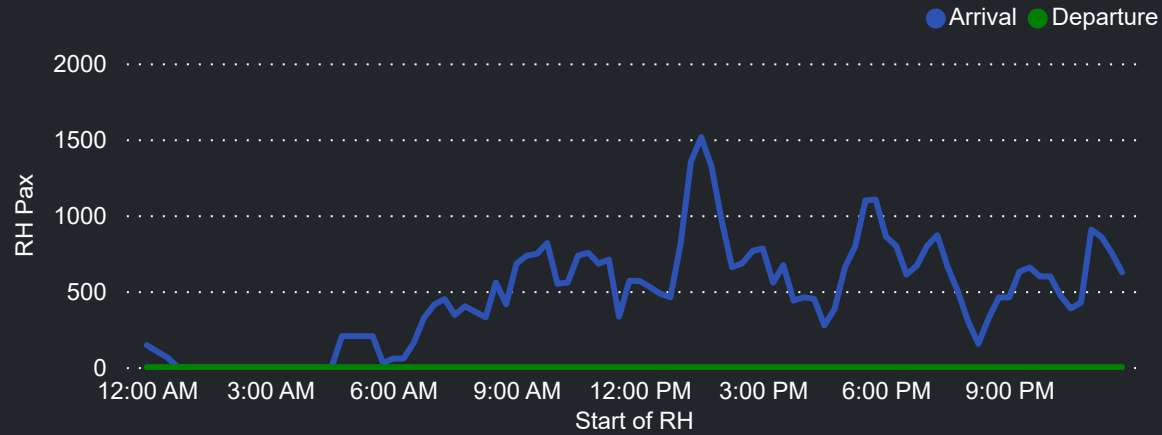

Pax Heat Map

Airport Operations Plan - Terminal 4 Arrivals

Rolling Hour Pax (Daily Average)