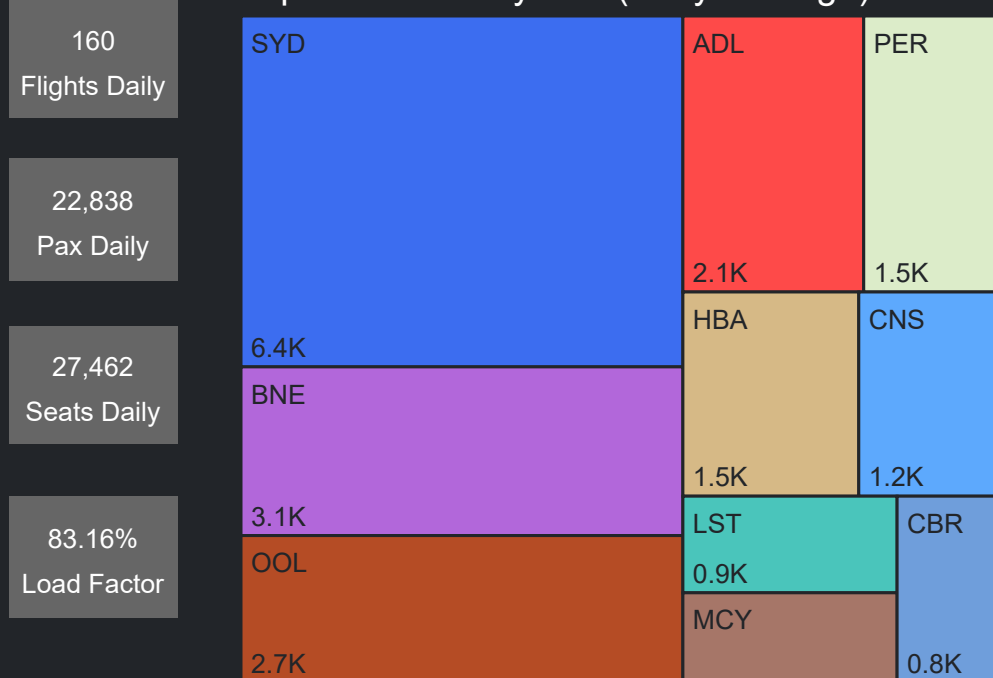

Top 10 Routes by Pax (Daily Average)