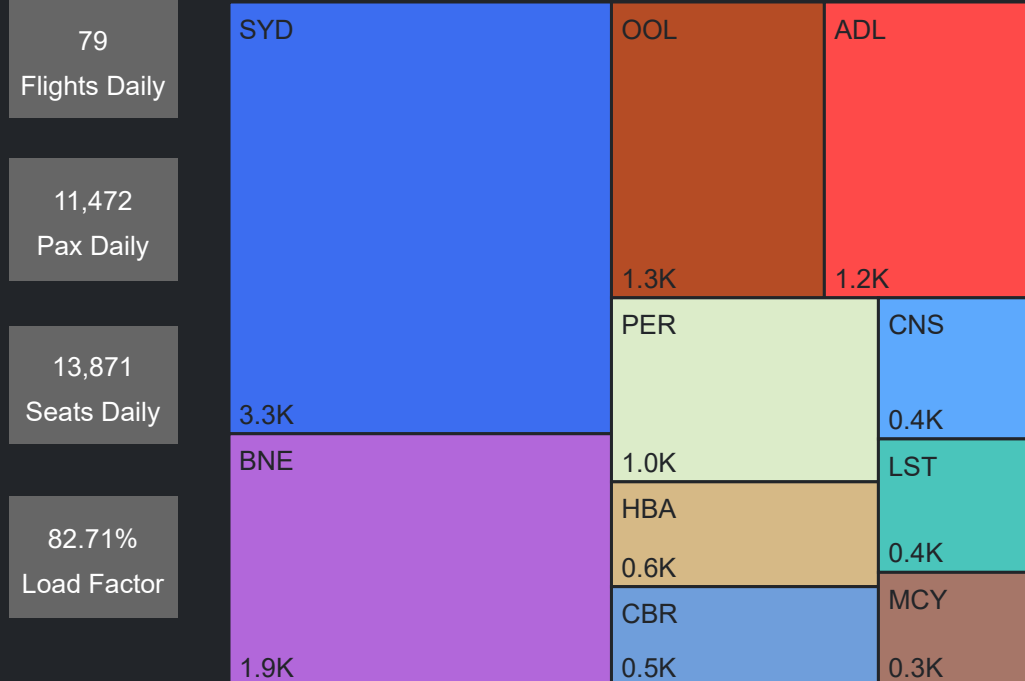

Top 10 Routes by Pax (Daily Average)

79
Flights Daily

11,472
Pax Daily

13,871
Seats Daily

82.71%
Load Factor