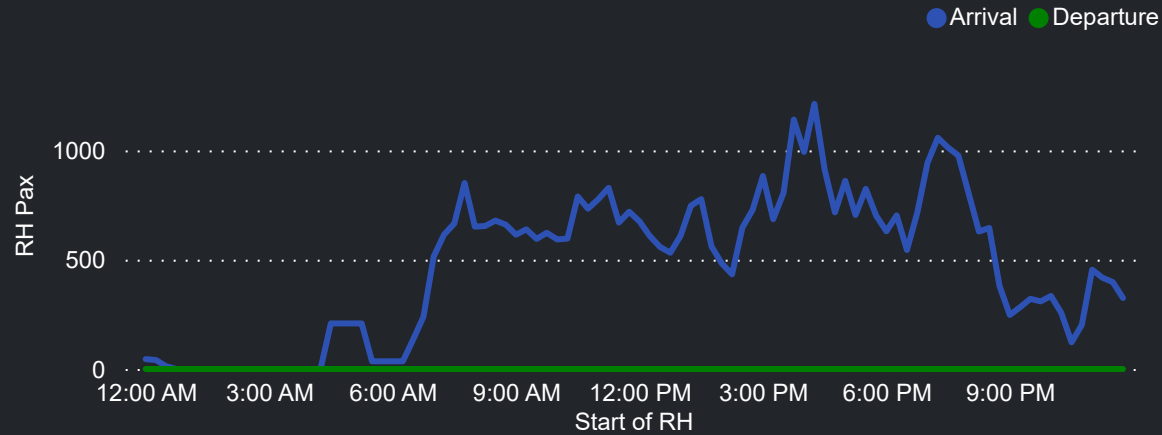

Airport Operations Plan - Terminal 3 Arrivals

Rolling Hour Pax (Daily Average)

Pax Heat Map

Month	Week	M	Tu	W	Th	F	Sa	Su	M	Tu	W	Th	F	Sa	Su	
Jun 2024	22						01	02							7,566	11,482
	23	03	04	05	06	07	08	09	9,888	7,940	8,377	10,564	13,348	8,357	10,098	
	24	10	11	12	13	14	15	16	11,405	10,731	9,399	11,194	13,610	7,939	10,871	
	25	17	18	19	20	21	22	23	11,274	10,374	9,415	11,042	11,821	7,856	11,635	
	26	24	25	26	27	28	29	30	10,325	9,563	8,976	11,477	11,936	8,061	10,065	
Jul 2024	27	01	02	03	04	05	06	07	9,545	8,296	10,161	12,375	14,368	10,495	12,791	
	28	08	09	10	11	12	13	14	13,192	12,060	12,389	13,707	14,478	10,128	13,102	
	29	15	16	17	18	19	20	21	13,737	11,631	11,400	13,245	14,327	9,224	11,732	
	30	22	23	24	25	26	27	28	10,571	9,736	11,006	12,747	13,993	8,737	11,892	
	31	29	30	31					11,819	10,857	11,143					
Aug 2024	31				01	02	03	04				12,493	14,316	8,919	11,147	
	32	05	06	07	08	09	10	11	10,776	8,687	9,674	11,812	13,609	7,667	11,402	
	33	12	13	14	15	16	17	18	10,315	10,556	10,033	12,167	13,065	7,855	11,158	
	34	19	20	21	22	23	24	25	11,324	9,791	10,771	12,496	13,693	8,382	11,109	
	35	26	27	28	29	30	31		11,429	9,715	10,410	11,969	13,146	8,288		
Sep 2024	35							01							11,397	
	36	02	03	04	05	06	07	08	12,371	10,647	10,043	12,255	13,283	8,573	10,824	
	37	09	10	11	12	13	14	15	11,850	10,323	10,858	13,228	14,554	8,888	11,658	
	38	16	17	18	19	20	21	22	11,001	10,150	10,235	13,046	13,706	8,219	12,077	
	39	23	24	25	26	27	28	29	11,975	10,599	11,054	13,906	14,835	10,043	13,659	
Oct 2024	40	30							14,474							
	40		01	02	03	04	05	06		13,066	13,283	14,373	15,316	10,581	13,824	
	41	07	08	09	10	11	12	13	14,168	13,021	11,079	13,431	13,736	9,173	12,211	
	42	14	15	16	17	18	19	20	10,322	10,284	10,578	11,740	13,423	9,873	12,124	
	43	21	22	23	24	25	26	27	12,016	10,838	11,388	12,890	14,593	9,254	13,250	
44	28	29	30	31				12,097	11,562	11,342	13,439