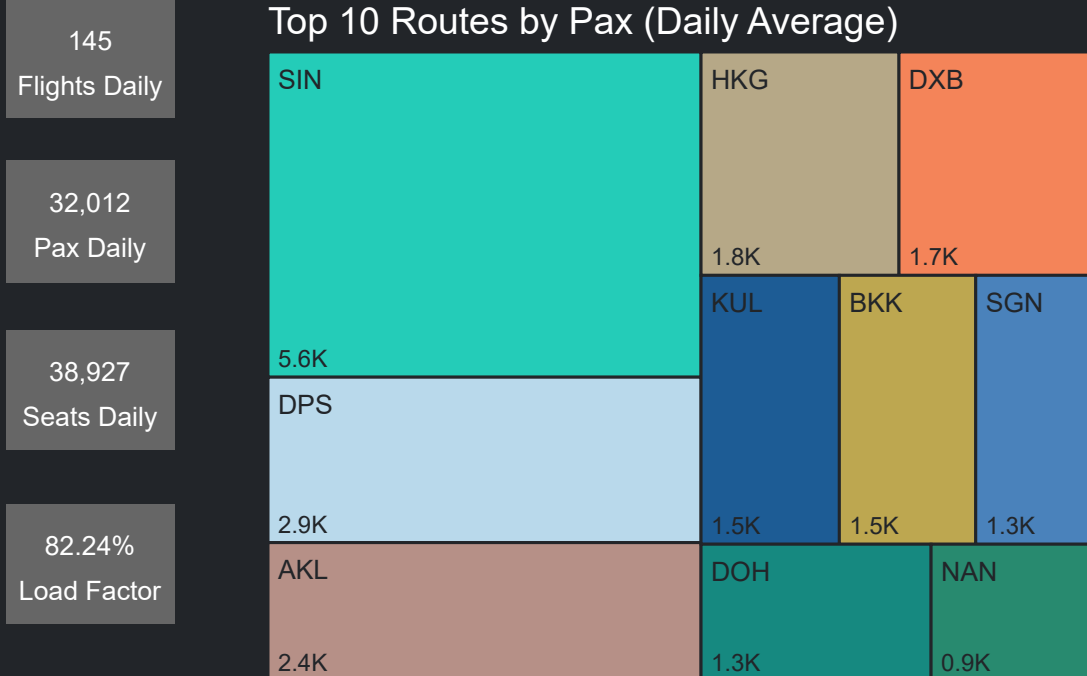

145
Flights Daily

32,012
Pax Daily

38,927
Seats Daily

82.24%
Load Factor