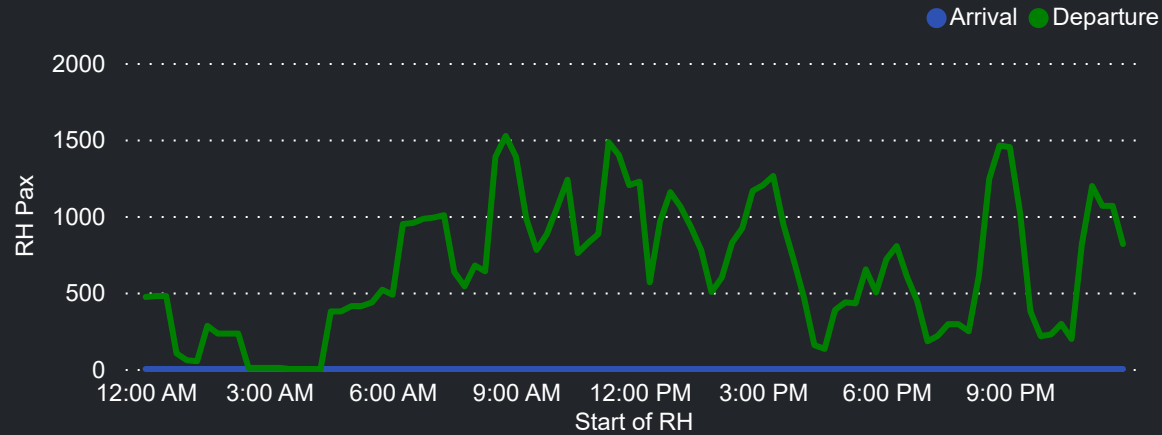

Top 10 Routes by Pax (Daily Average)

72
Flights Daily

16,359
Pax Daily

19,462
Seats Daily

84.06%
Load Factor

Airport Operations Plan - Terminal 2 Departures

Rolling Hour Pax (Daily Average)

Pax Heat Map