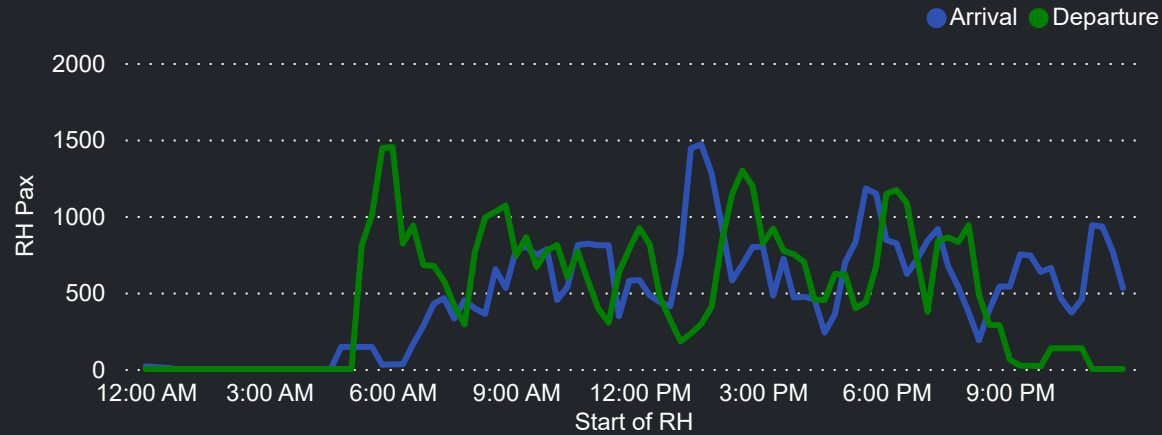

Top 10 Routes by Pax (Daily Average)

79
Flights Daily

11,472
Pax Daily

13,871
Seats Daily

82.71%
Load Factor

Airport Operations Plan - Terminal 4

Rolling Hour Pax (Daily Average)

Top 10 Routes by Pax (Daily Average)