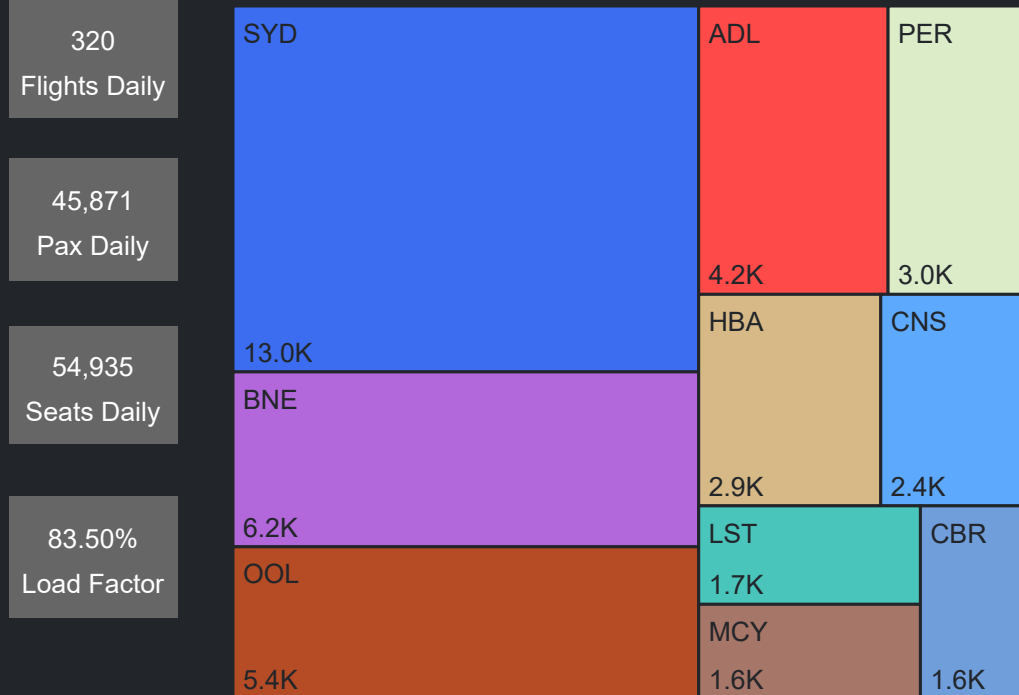

Top 10 Routes by Pax (Daily Average)

81
Flights Daily

11,560
Pax Daily

13,602
Seats Daily

84.99%
Load Factor

Airport Operations Plan - Terminal 3 & 4

Rolling Hour Pax (Daily Average)

Top 10 Routes by Pax (Daily Average)