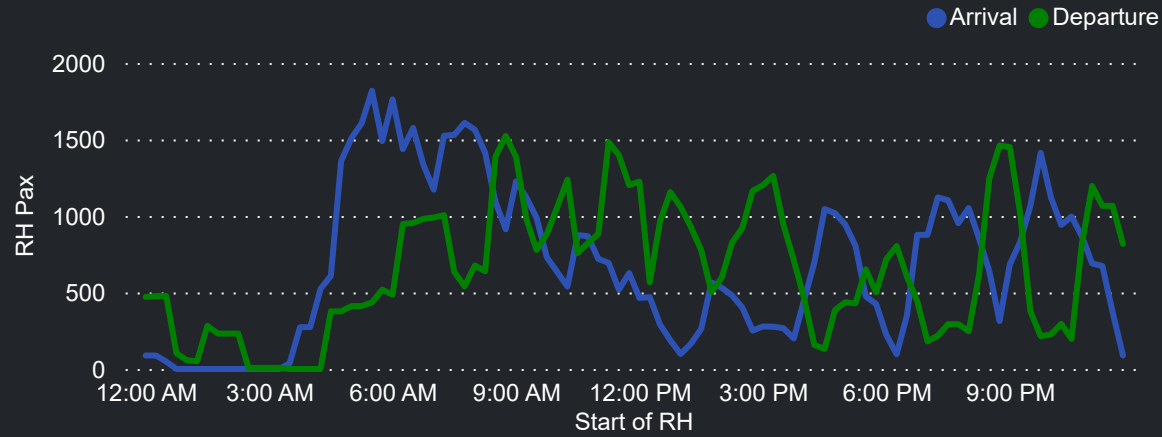

Top 10 Routes by Pax (Daily Average)

Airport Operations Plan - Terminal 2

Rolling Hour Pax (Daily Average)

Pax Heat Map

Month	Week	M	Tu	W	Th	F	Sa	Su	M	Tu	W	Th	F	Sa	Su	
Jun 2024	22						01	02							30,544	31,923
	23	03	04	05	06	07	08	09	29,341	27,583	29,373	26,544	32,806	31,881	33,031	
	24	10	11	12	13	14	15	16	29,886	29,239	28,125	26,430	32,892	31,845	33,730	
	25	17	18	19	20	21	22	23	30,845	29,784	29,852	27,719	34,361	33,416	34,027	
	26	24	25	26	27	28	29	30	31,458	31,108	30,736	30,830	34,644	36,010	34,682	
Jul 2024	27	01	02	03	04	05	06	07	32,309	33,407	32,380	32,563	36,038	35,625	36,900	
	28	08	09	10	11	12	13	14	32,630	33,118	33,167	32,140	35,180	34,701	35,718	
	29	15	16	17	18	19	20	21	32,770	32,279	31,547	32,017	34,250	34,686	36,191	
	30	22	23	24	25	26	27	28	31,489	30,625	30,933	30,830	33,556	33,196	35,211	
	31	29	30	31					29,912	29,903	30,758					
Aug 2024	31				01	02	03	04				30,617	32,805	32,339	34,597	
	32	05	06	07	08	09	10	11	31,140	30,965	30,087	30,915	31,983	31,894	33,332	
	33	12	13	14	15	16	17	18	30,120	29,113	29,088	30,227	32,126	32,880	33,033	
	34	19	20	21	22	23	24	25	30,447	30,347	29,235	30,291	32,198	32,763	33,358	
	35	26	27	28	29	30	31		29,953	29,352	28,780	29,638	31,611	33,051		
Sep 2024	35							01								33,095
	36	02	03	04	05	06	07	08	30,649	28,465	29,432	30,773	33,520	33,389	33,542	
	37	09	10	11	12	13	14	15	30,937	28,532	29,024	29,526	32,293	34,211	33,402	
	38	16	17	18	19	20	21	22	31,900	29,994	30,326	31,561	34,814	36,283	35,415	
	39	23	24	25	26	27	28	29	33,143	32,191	31,501	32,221	34,477	35,377	34,972	
Oct 2024	40	30							32,234							
	40		01	02	03	04	05	06		30,993	30,862	32,130	33,526	34,855	33,421	
	41	07	08	09	10	11	12	13	33,553	31,627	30,993	31,327	33,605	34,843	34,339	
	42	14	15	16	17	18	19	20	32,213	30,056	29,884	29,351	32,043	33,731	33,960	
	43	21	22	23	24	25	26	27	31,751	28,671	30,378	29,691	33,450	33,513	35,369	
44	28	29	30	31				33,706	31,227	33,275	33,363