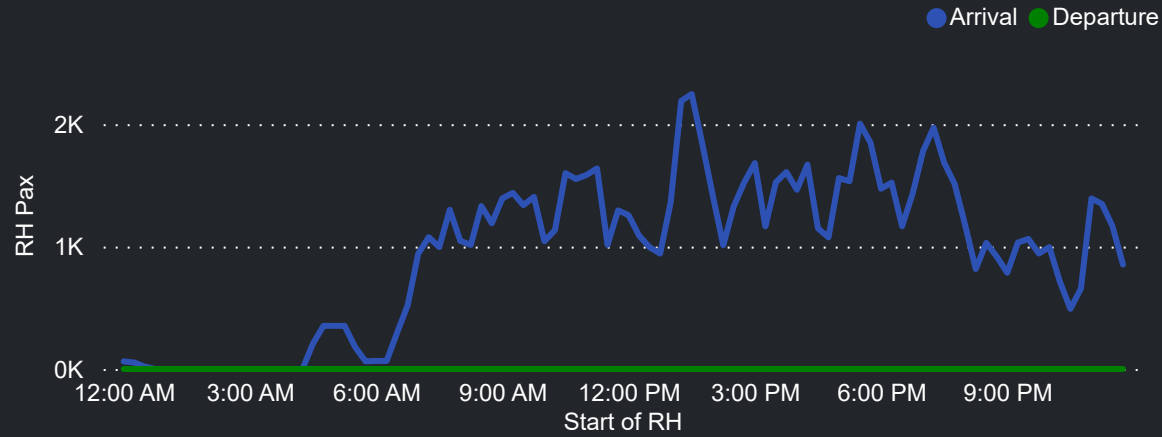

Pax Heat Map

Airport Operations Plan - Terminal 3 & 4 Arrivals

Rolling Hour Pax (Daily Average)