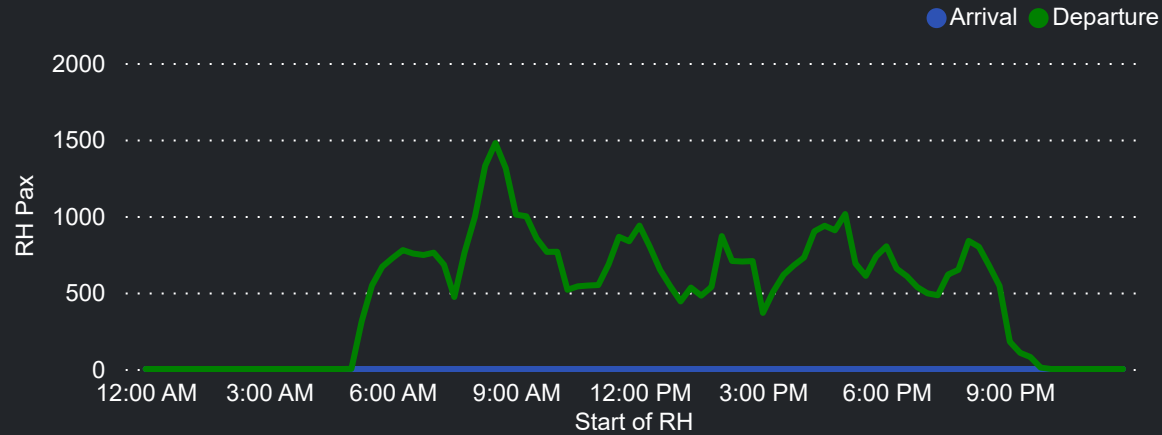

Top 10 Routes by Pax (Daily Average)

79
Flights Daily

11,357
Pax Daily

13,866
Seats Daily

81.91%
Load Factor

Airport Operations Plan - Terminal 3 Departures

Rolling Hour Pax (Daily Average)

Pax Heat Map