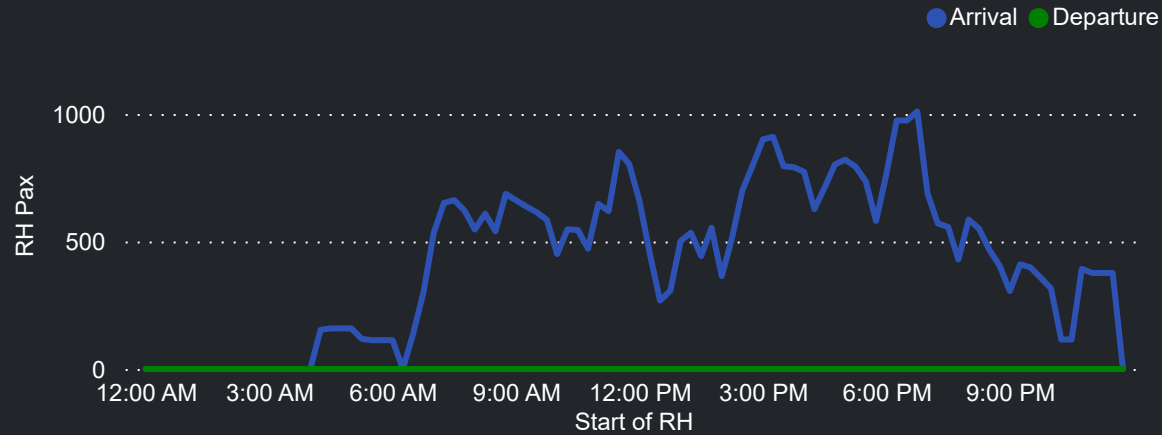

Pax Heat Map

Airport Operations Plan - Terminal 1 Arrivals

Rolling Hour Pax (Daily Average)