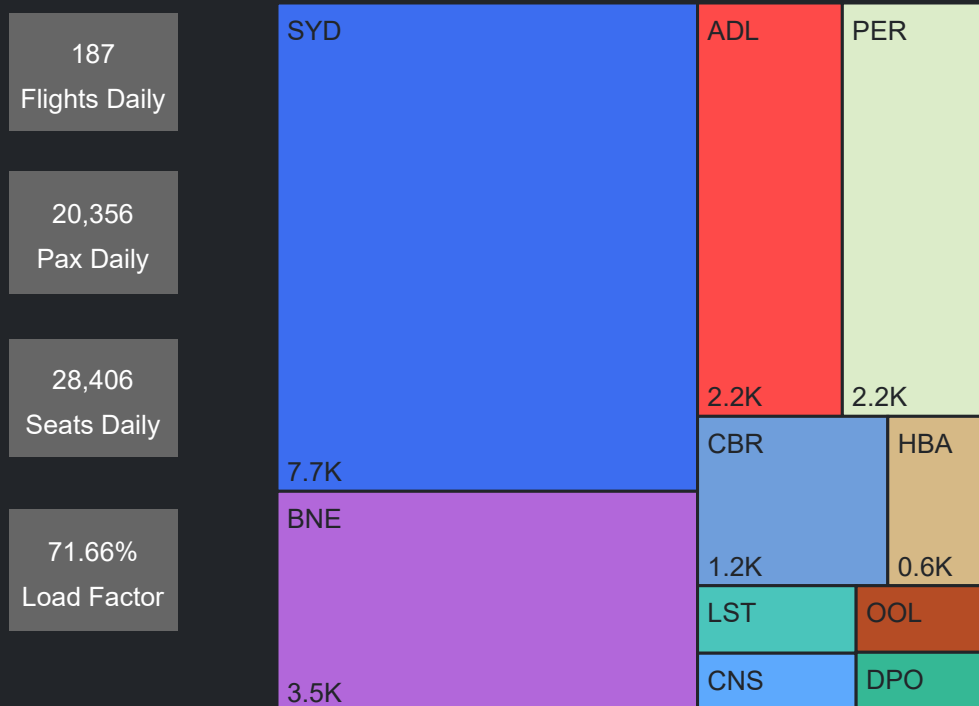

Top 10 Routes by Pax (Daily Average)

651
Flights Daily

98,239
Pax Daily

122,269
Seats Daily

80.35%
Load Factor

Airport Operations Plan - Terminal 1

Rolling Hour Pax (Daily Average)

Top 10 Routes by Pax (Daily Average)