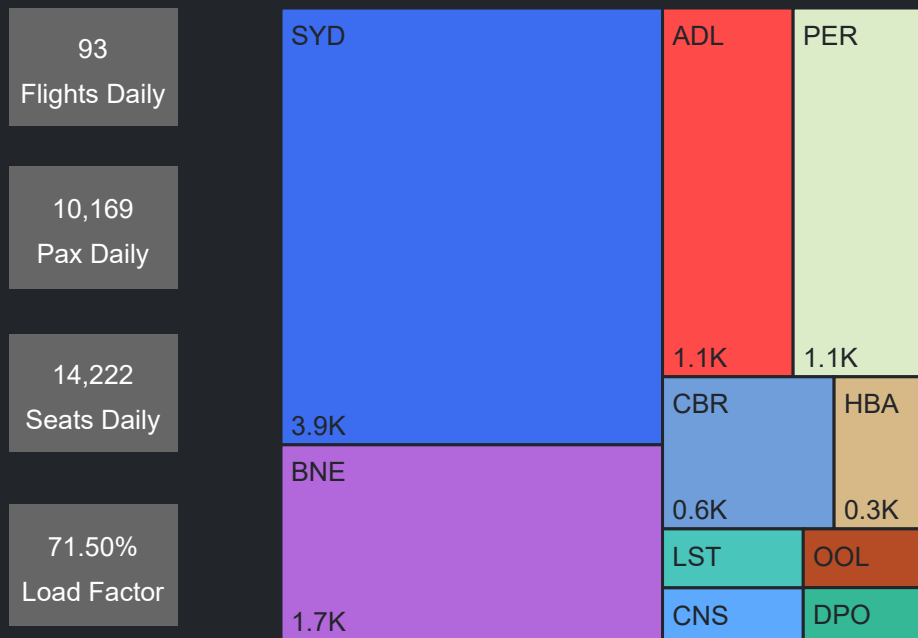

Top 10 Routes by Pax (Daily Average)