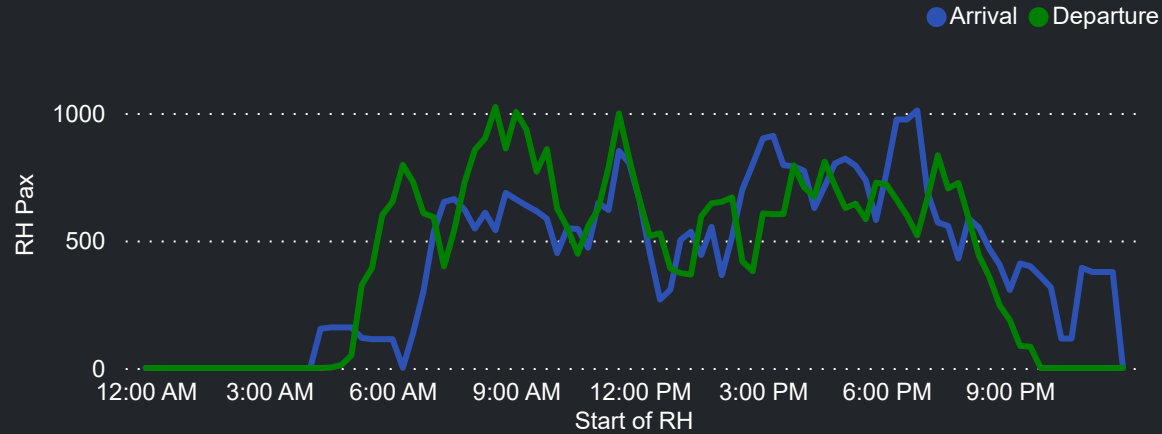

Top 10 Routes by Pax (Daily Average)

651
Flights Daily

98,239
Pax Daily

122,269
Seats Daily

80.35%
Load Factor

Airport Operations Plan - Terminal 1

Rolling Hour Pax (Daily Average)

Top 10 Routes by Pax (Daily Average)