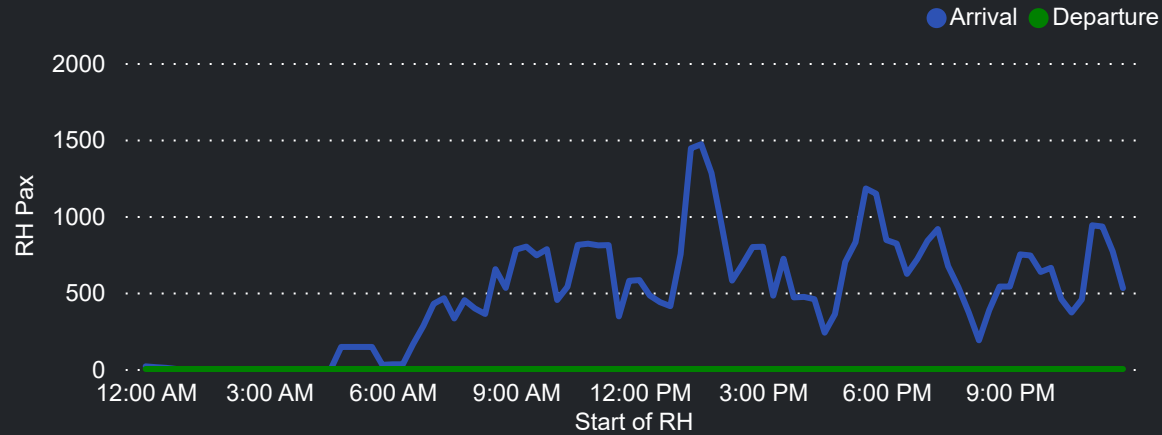

Pax Heat Map

Airport Operations Plan - Terminal 4 Arrivals

Rolling Hour Pax (Daily Average)