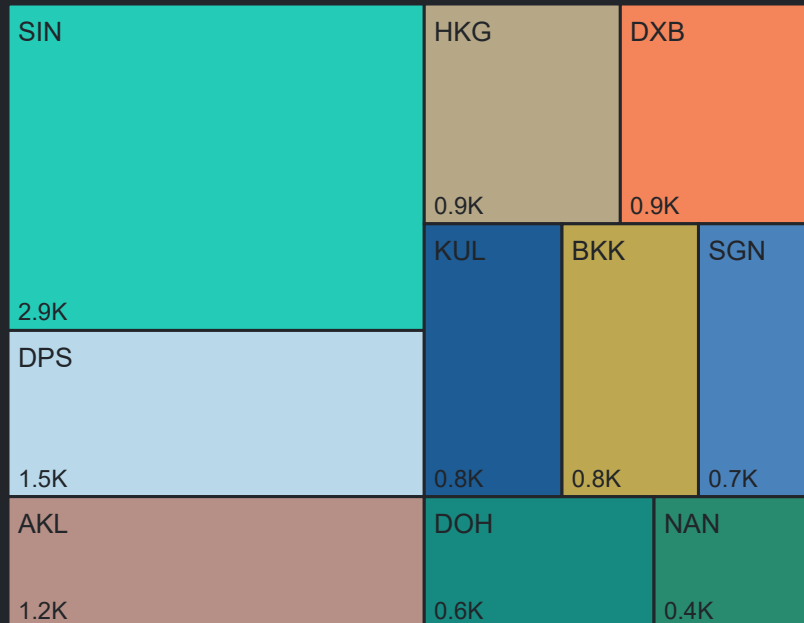

Top 10 Routes by Pax (Daily Average)

72
Flights Daily

16,359
Pax Daily

19,462
Seats Daily

84.06%
Load Factor