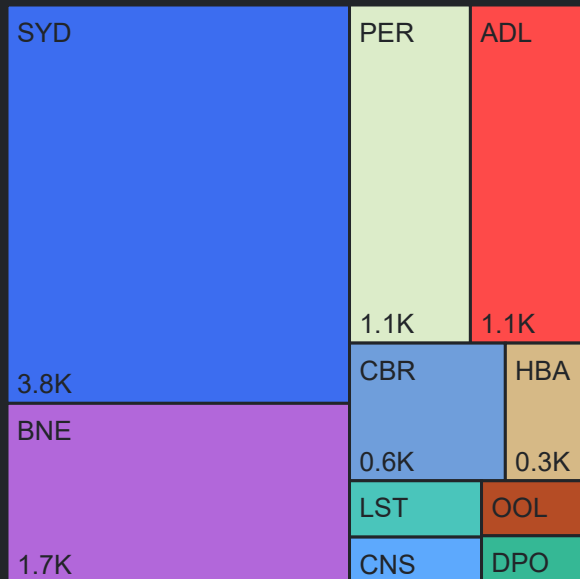

Top 10 Routes by Pax (Daily Average)

- 93 Flights Daily
- 10,188 Pax Daily
- 14,184 Seats Daily
- 71.82% Load Factor