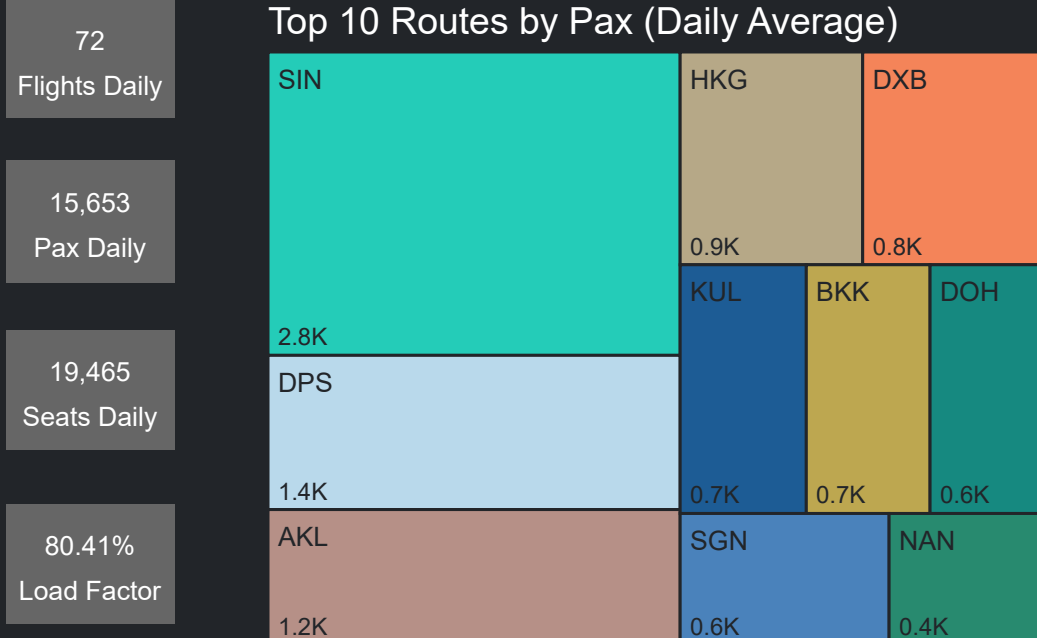

Top 10 Routes by Pax (Daily Average)