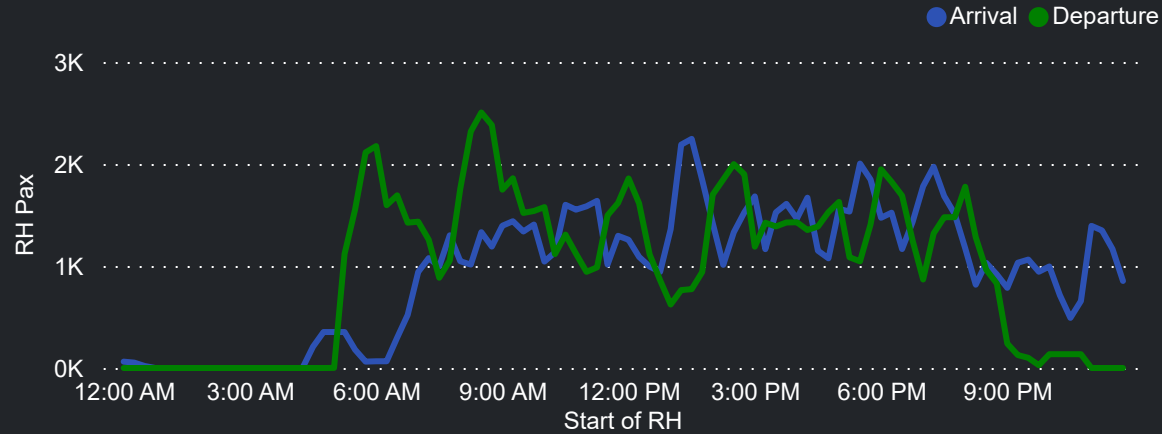

Top 10 Routes by Pax (Daily Average)

81
Flights Daily

11,560
Pax Daily

13,602
Seats Daily

84.99%
Load Factor

Airport Operations Plan - Terminal 3 & 4

Rolling Hour Pax (Daily Average)

Top 10 Routes by Pax (Daily Average)