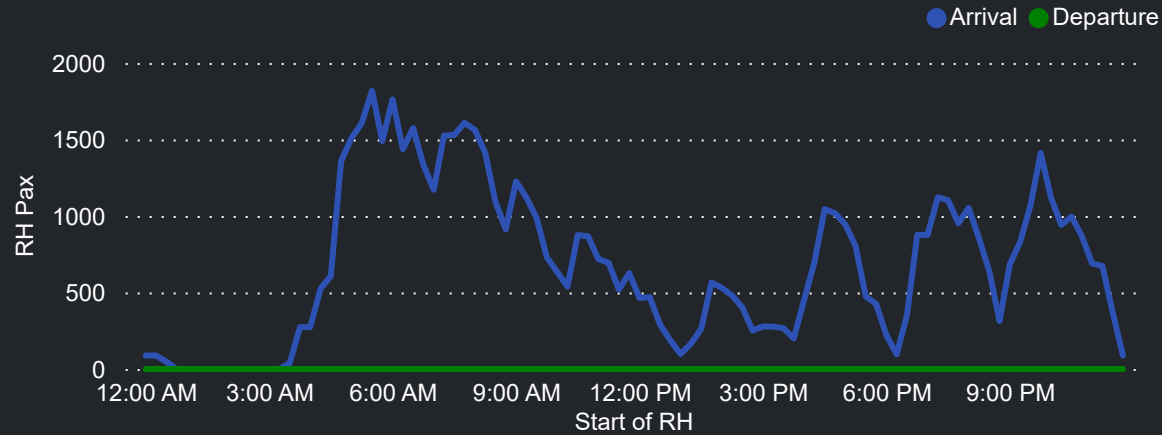

Top 10 Routes by Pax (Daily Average)

145
Flights Daily

32,012
Pax Daily

38,927
Seats Daily

82.24%
Load Factor

Airport Operations Plan - Terminal 2 Arrivals

Rolling Hour Pax (Daily Average)

Pax Heat Map