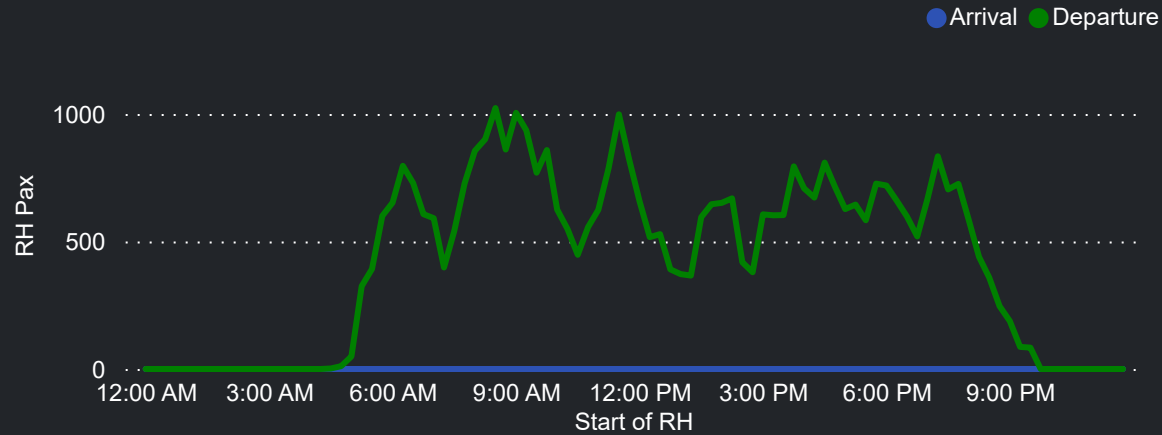

Pax Heat Map

Airport Operations Plan - Terminal 1 Departures

Rolling Hour Pax (Daily Average)