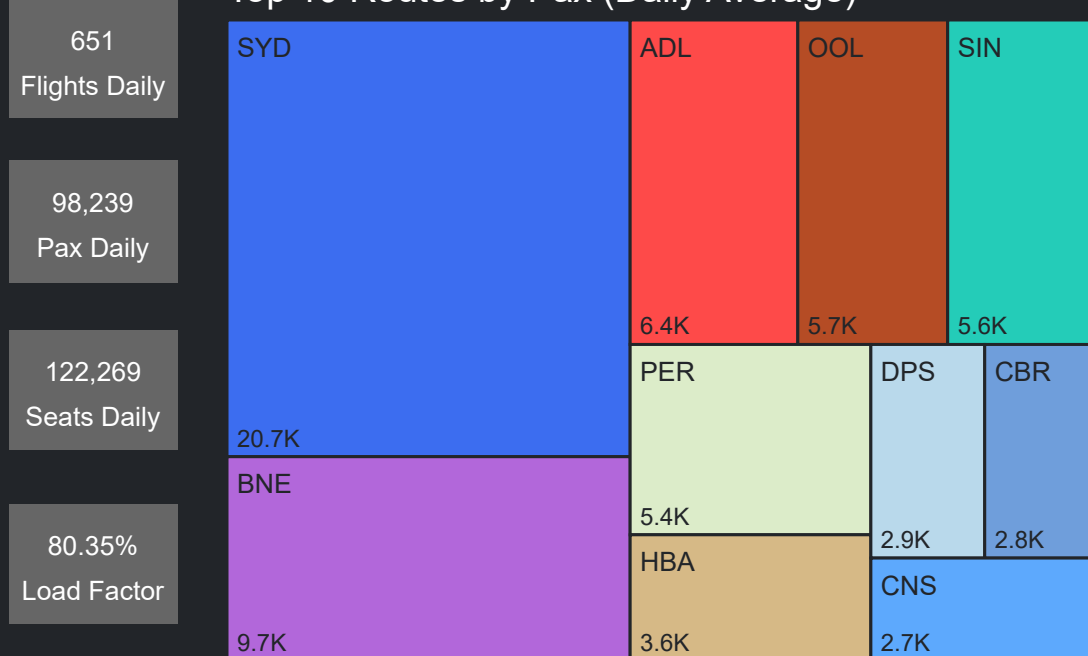

Top 10 Routes by Pax (Daily Average)

651
Flights Daily

98,239
Pax Daily

122,269
Seats Daily

80.35%
Load Factor

Airport Operations Plan - Terminal 1

Rolling Hour Pax (Daily Average)

Top 10 Routes by Pax (Daily Average)