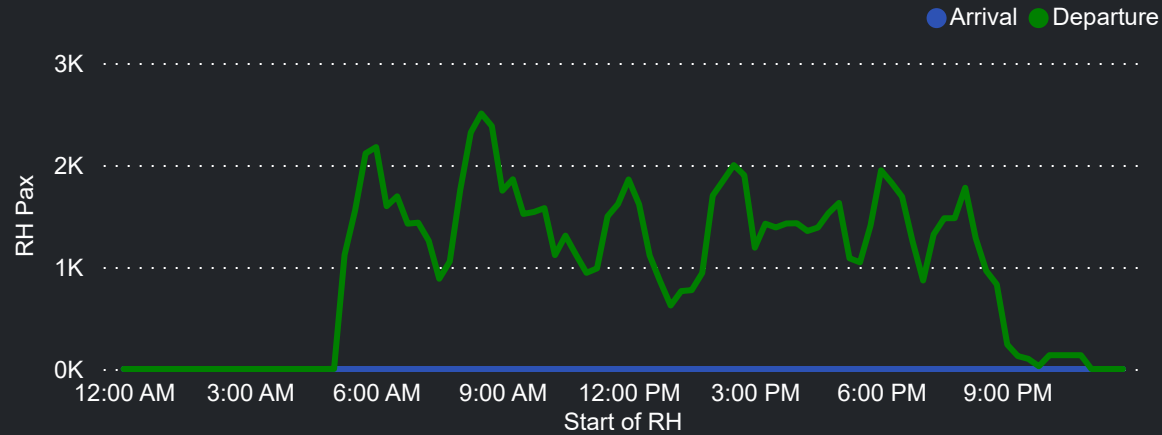

Pax Heat Map

Airport Operations Plan - Terminal 3 & 4 Departures

Rolling Hour Pax (Daily Average)