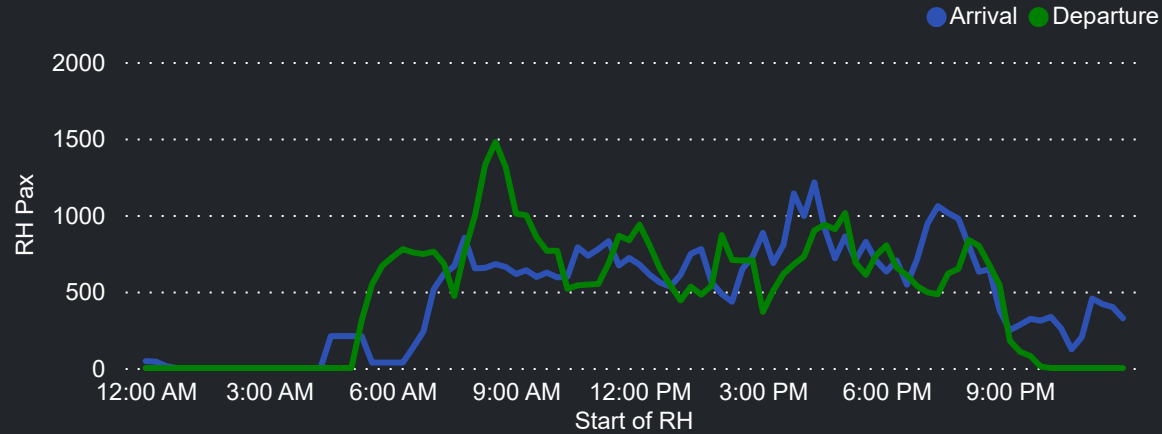

Pax Heat Map

Airport Operations Plan - Terminal 3

Rolling Hour Pax (Daily Average)