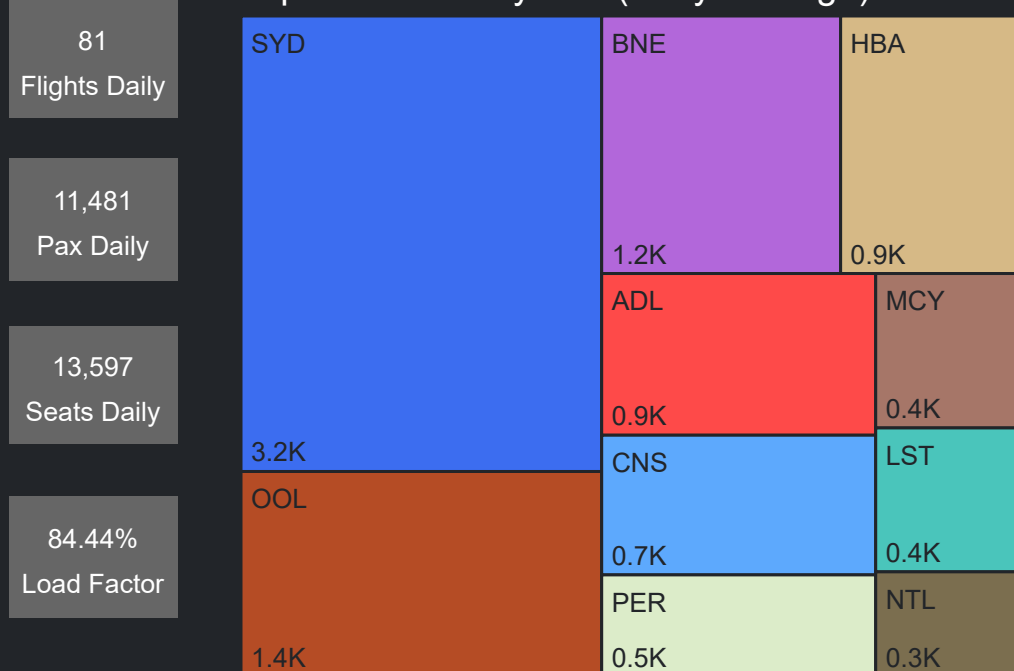

Top 10 Routes by Pax (Daily Average)