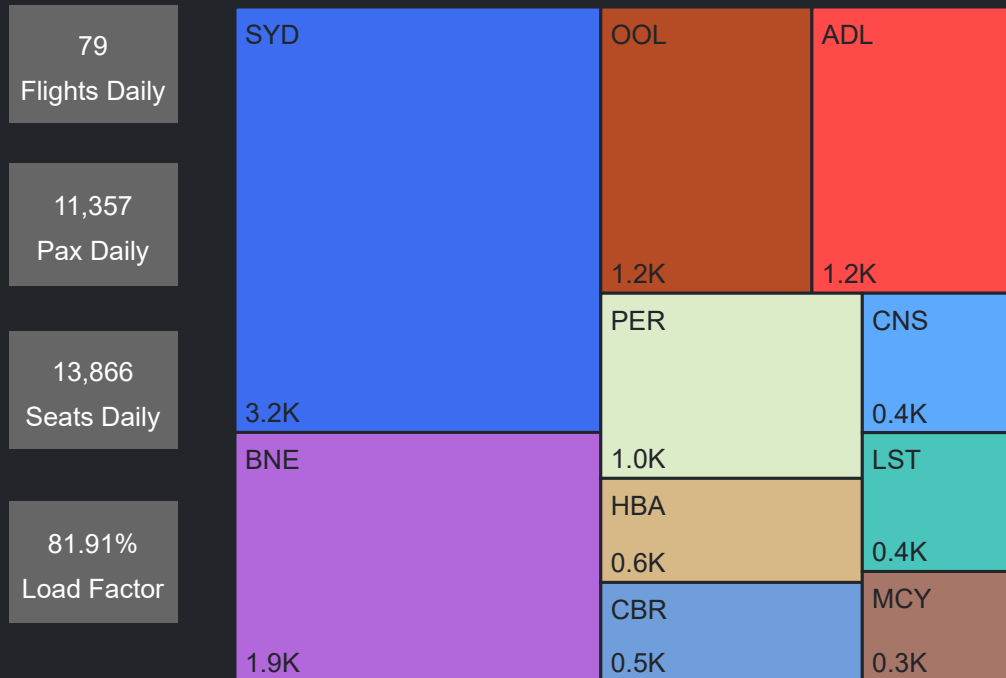

Top 10 Routes by Pax (Daily Average)

79
Flights Daily

11,357
Pax Daily

13,866
Seats Daily

81.91%
Load Factor