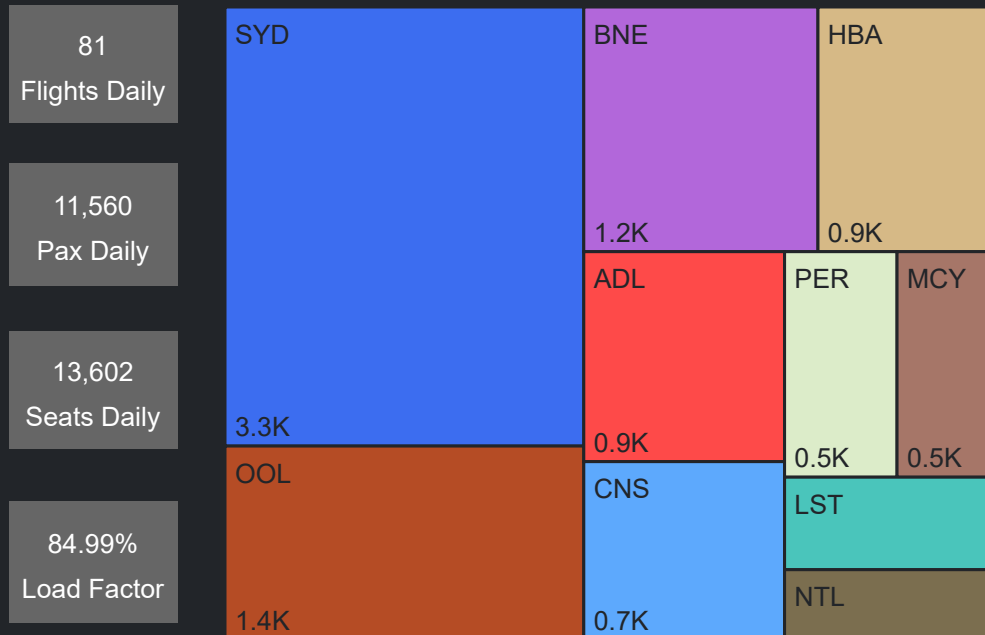

Top 10 Routes by Pax (Daily Average)

81
Flights Daily

11,560
Pax Daily

13,602
Seats Daily

84.99%
Load Factor