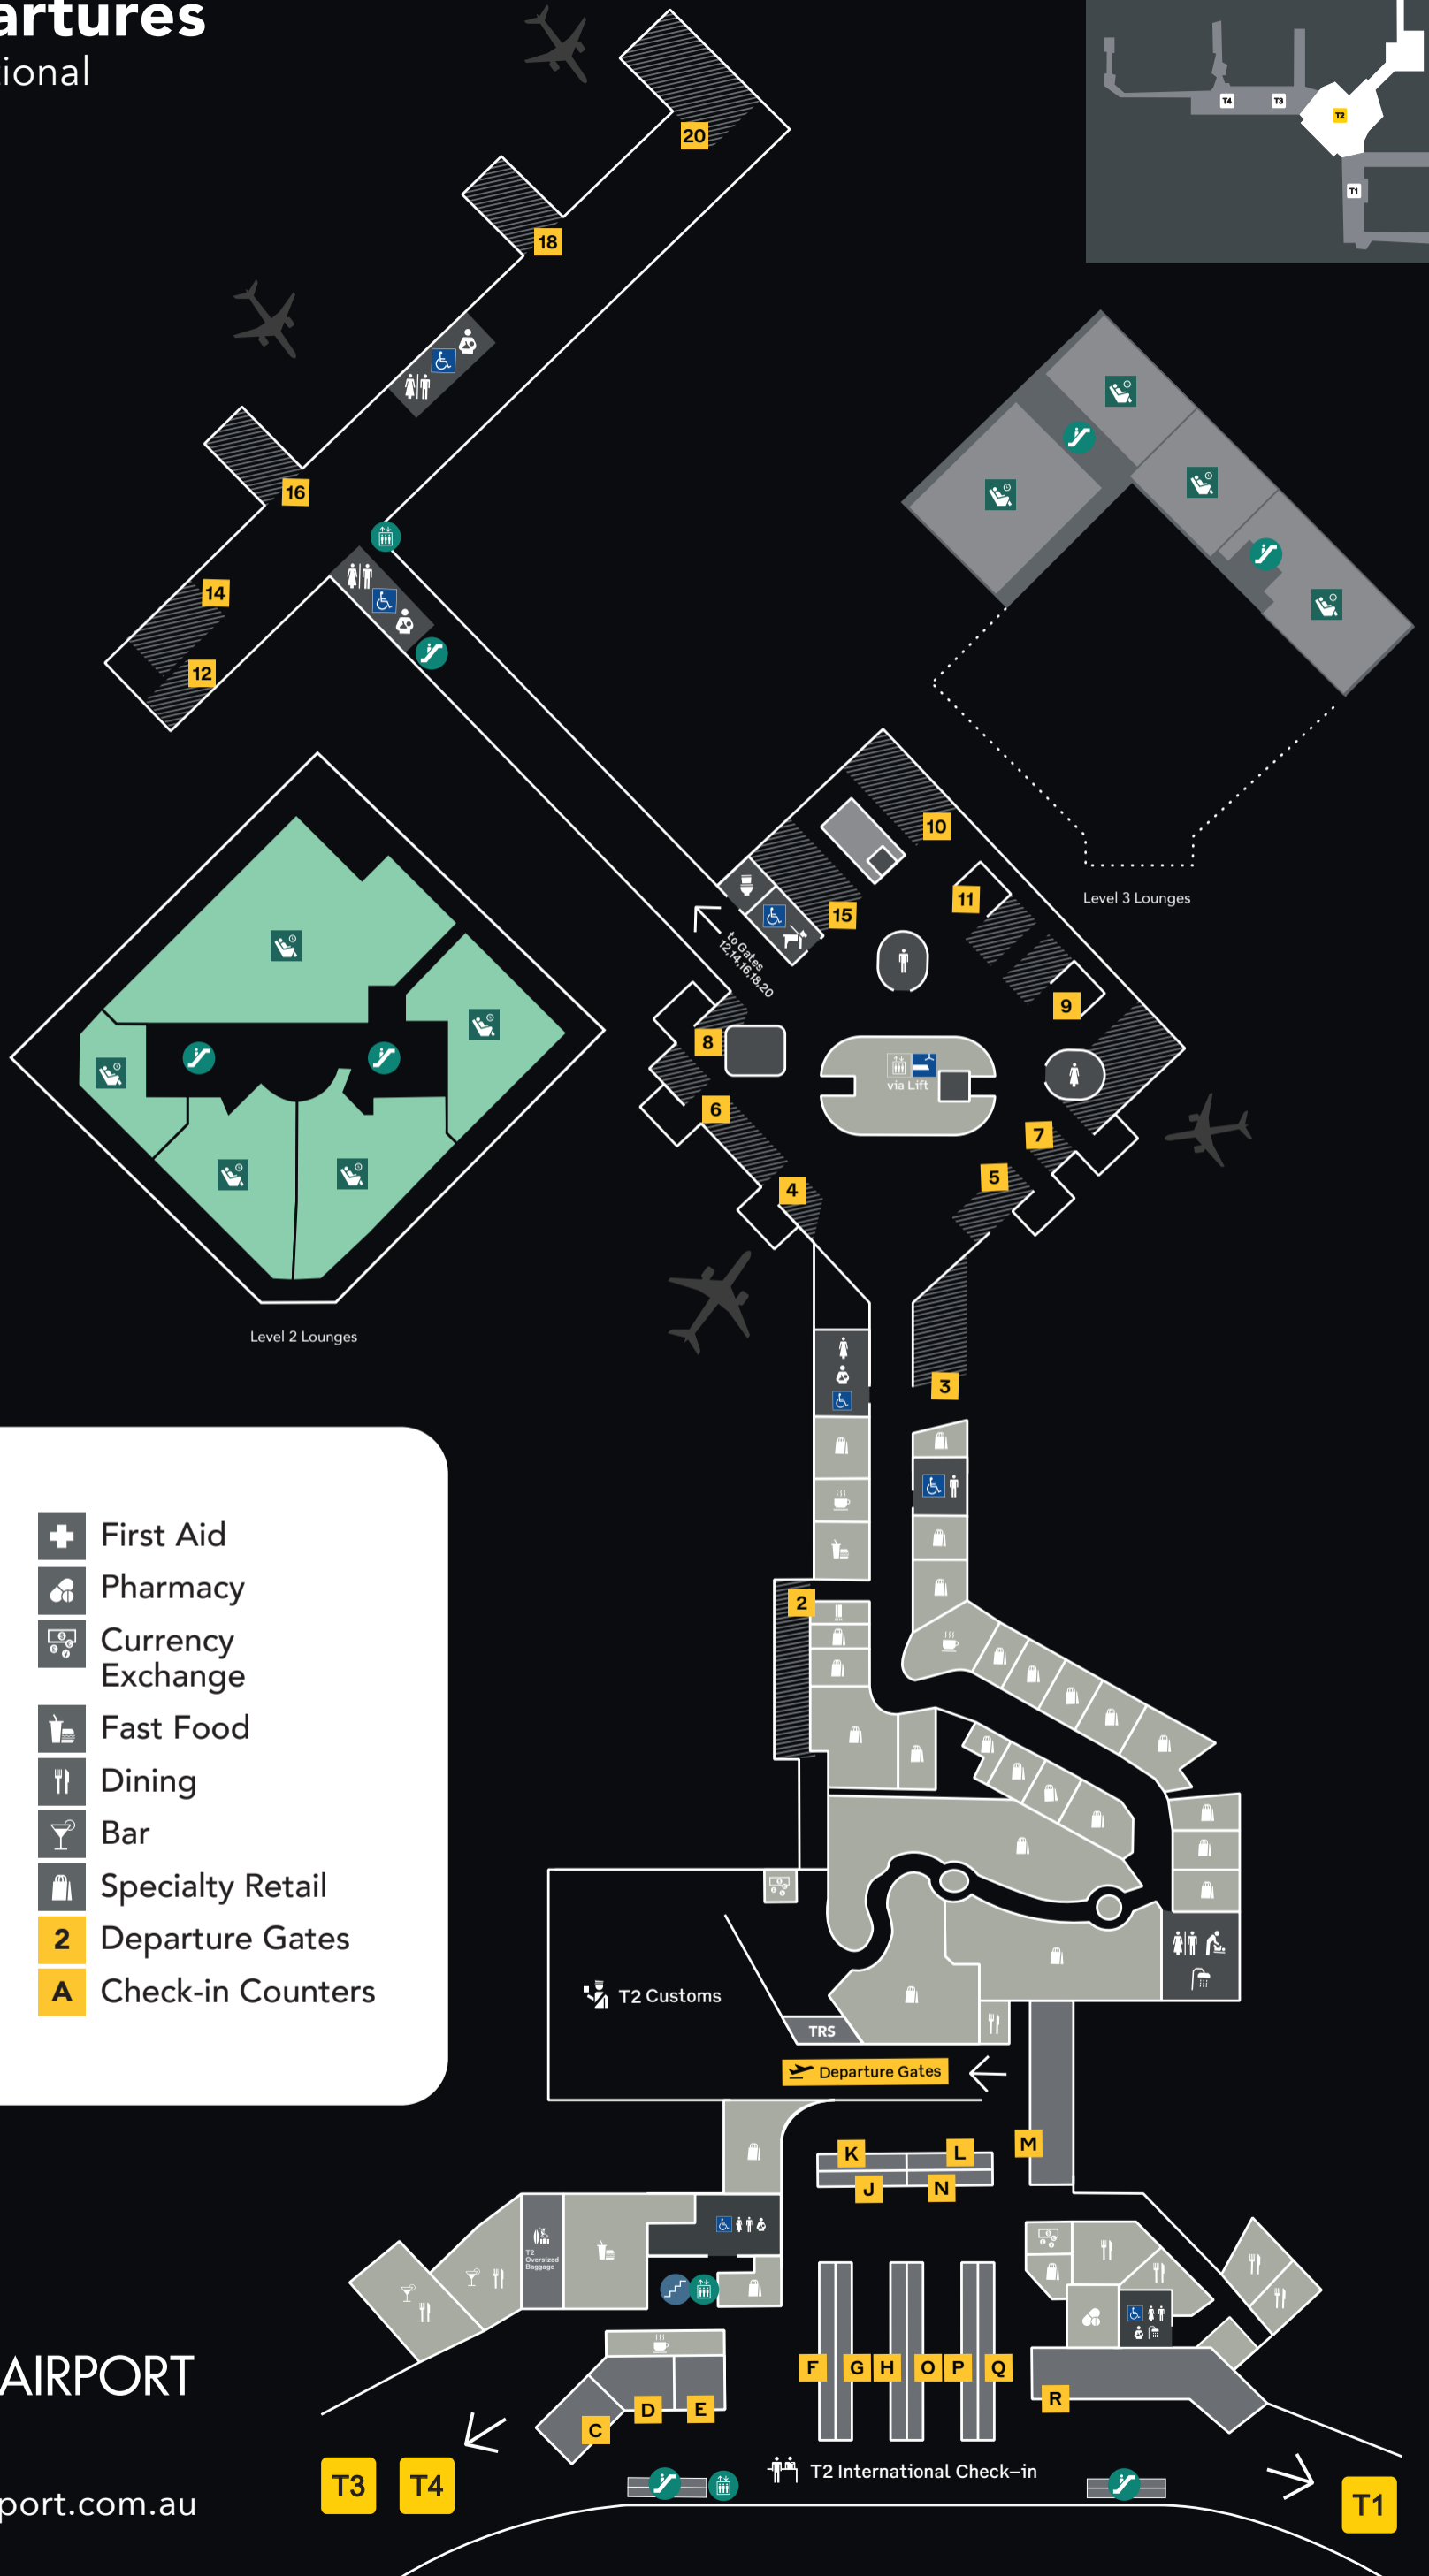

Departures International

- | | | | |
|--|---------------|--|---------------------|
| | Customs | | First Aid |
| | Check-in | | Pharmacy |
| | Lift | | Currency Exchange |
| | Escalators | | Fast Food |
| | Amenities | | Dining |
| | Accessible | | Bar |
| | Baby Change | | Specialty Retail |
| | Parents' Room | | 2 Departure Gates |
| | Showers | | A Check-in Counters |
| | Lounge | | |